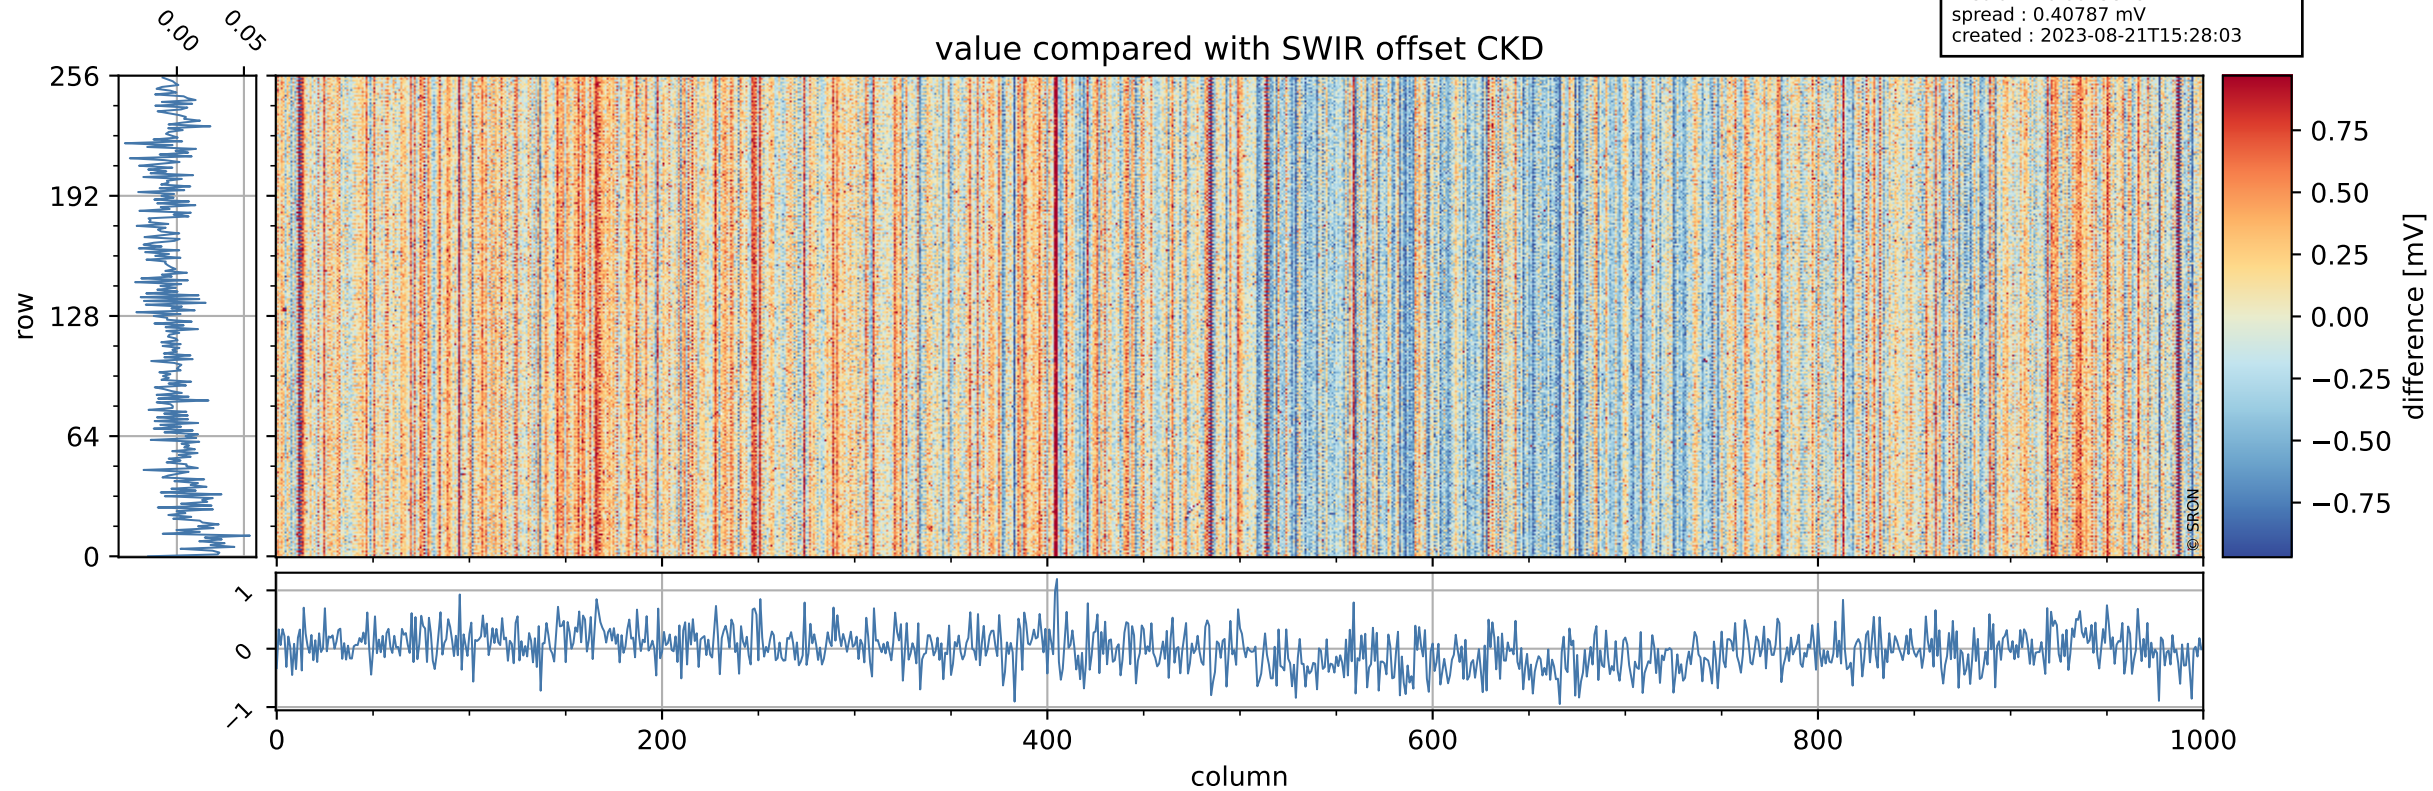

## value detector map

# Tropomi SWIR offset (official)

orbits : 18 in [27667, 27712]  
coverage : 2023-02-14 / 2023-02-17  
median : 27.963  $\mu\text{V}$   
spread : 14.226  $\mu\text{V}$   
created : 2023-08-21T15:28:03

# Tropomi SWIR offset (official)

orbits : 18 in [27667, 27712]  
coverage : 2023-02-14 / 2023-02-17  
median : -0.0015818 mV  
spread : 0.40787 mV  
created : 2023-08-21T15:28:03

value compared with SWIR offset CKD

# Tropomi SWIR offset (official) ground-tracks of Sentinel-5P

orbits : 18 in [27667, 27712]  
coverage : 2023-02-14 / 2023-02-17  
created : 2023-08-21T15:28:03