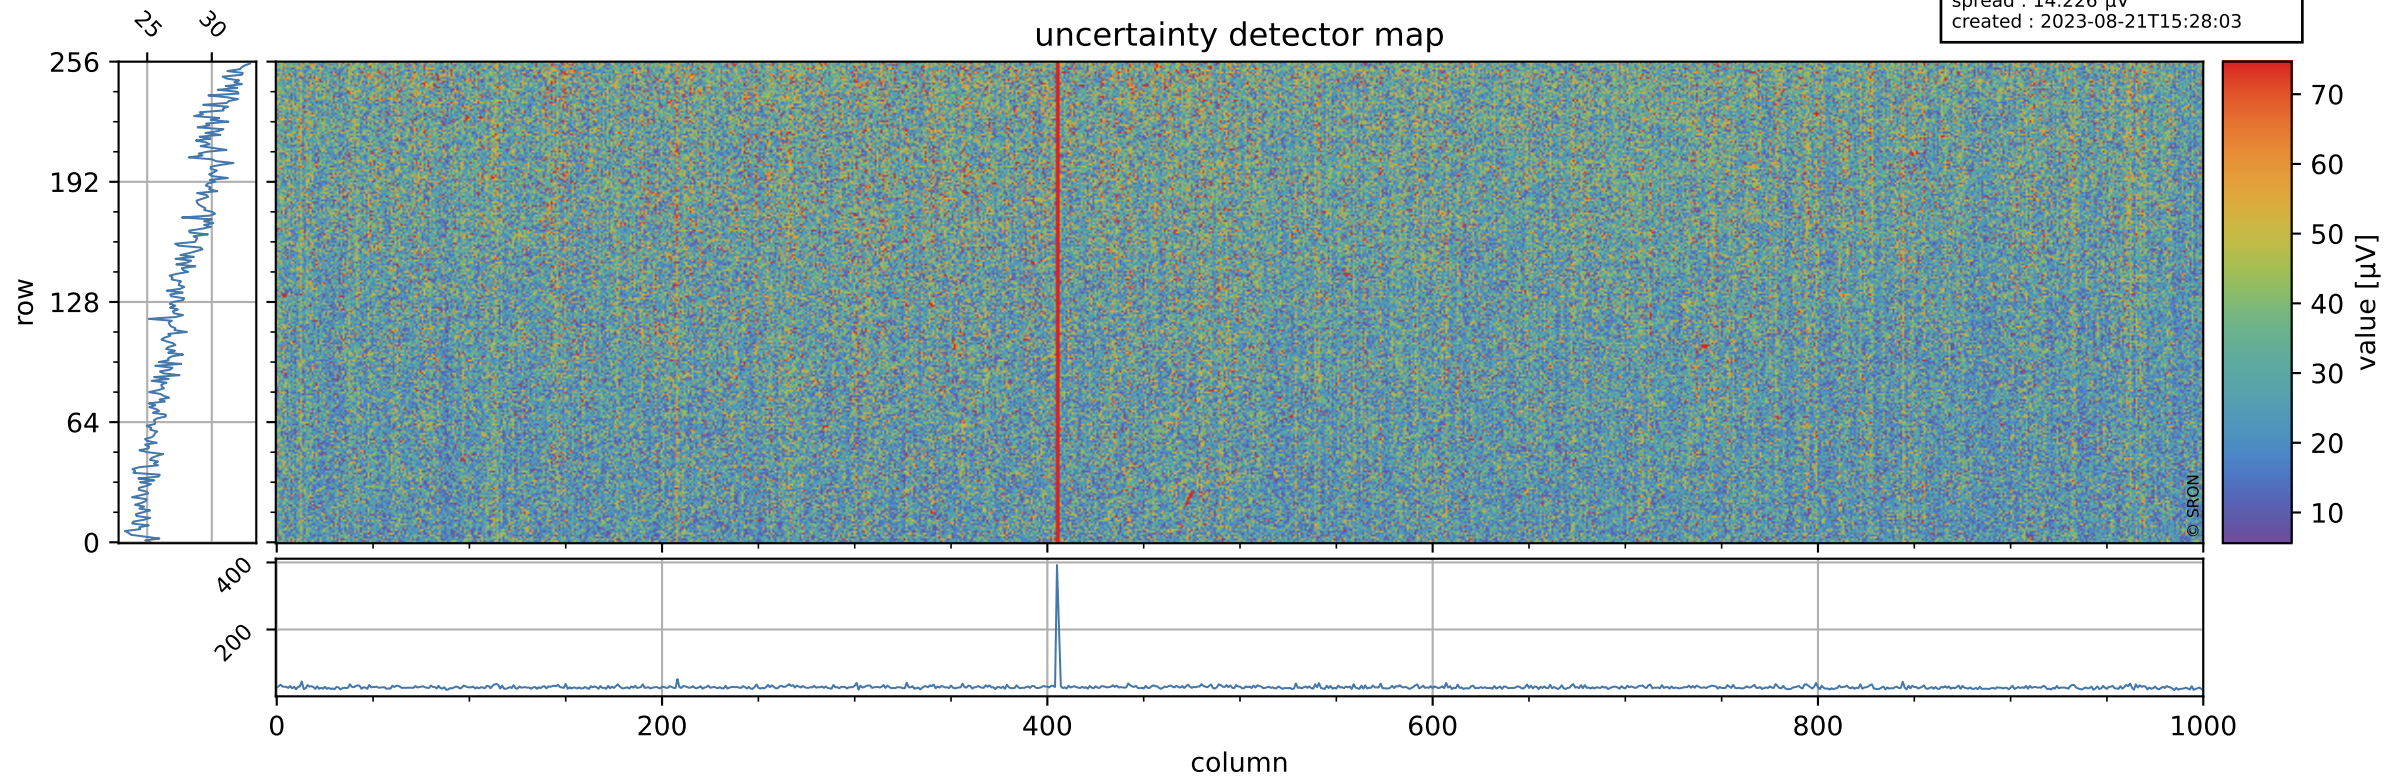

# Tropomi SWIR offset (official)

orbits : 18 in [27667, 27712]  
coverage : 2023-02-14 / 2023-02-17  
median : 0.52601 V  
spread : 0.035907 V  
created : 2023-08-21T15:28:02

## value detector map

# Tropomi SWIR offset (official)

orbits : 18 in [27667, 27712]  
coverage : 2023-02-14 / 2023-02-17  
median : 27.963  $\mu\text{V}$   
spread : 14.226  $\mu\text{V}$   
created : 2023-08-21T15:28:03

# Tropomi SWIR offset (official) ground-tracks of Sentinel-5P

orbits : 18 in [27667, 27712]  
coverage : 2023-02-14 / 2023-02-17  
created : 2023-08-21T15:28:03