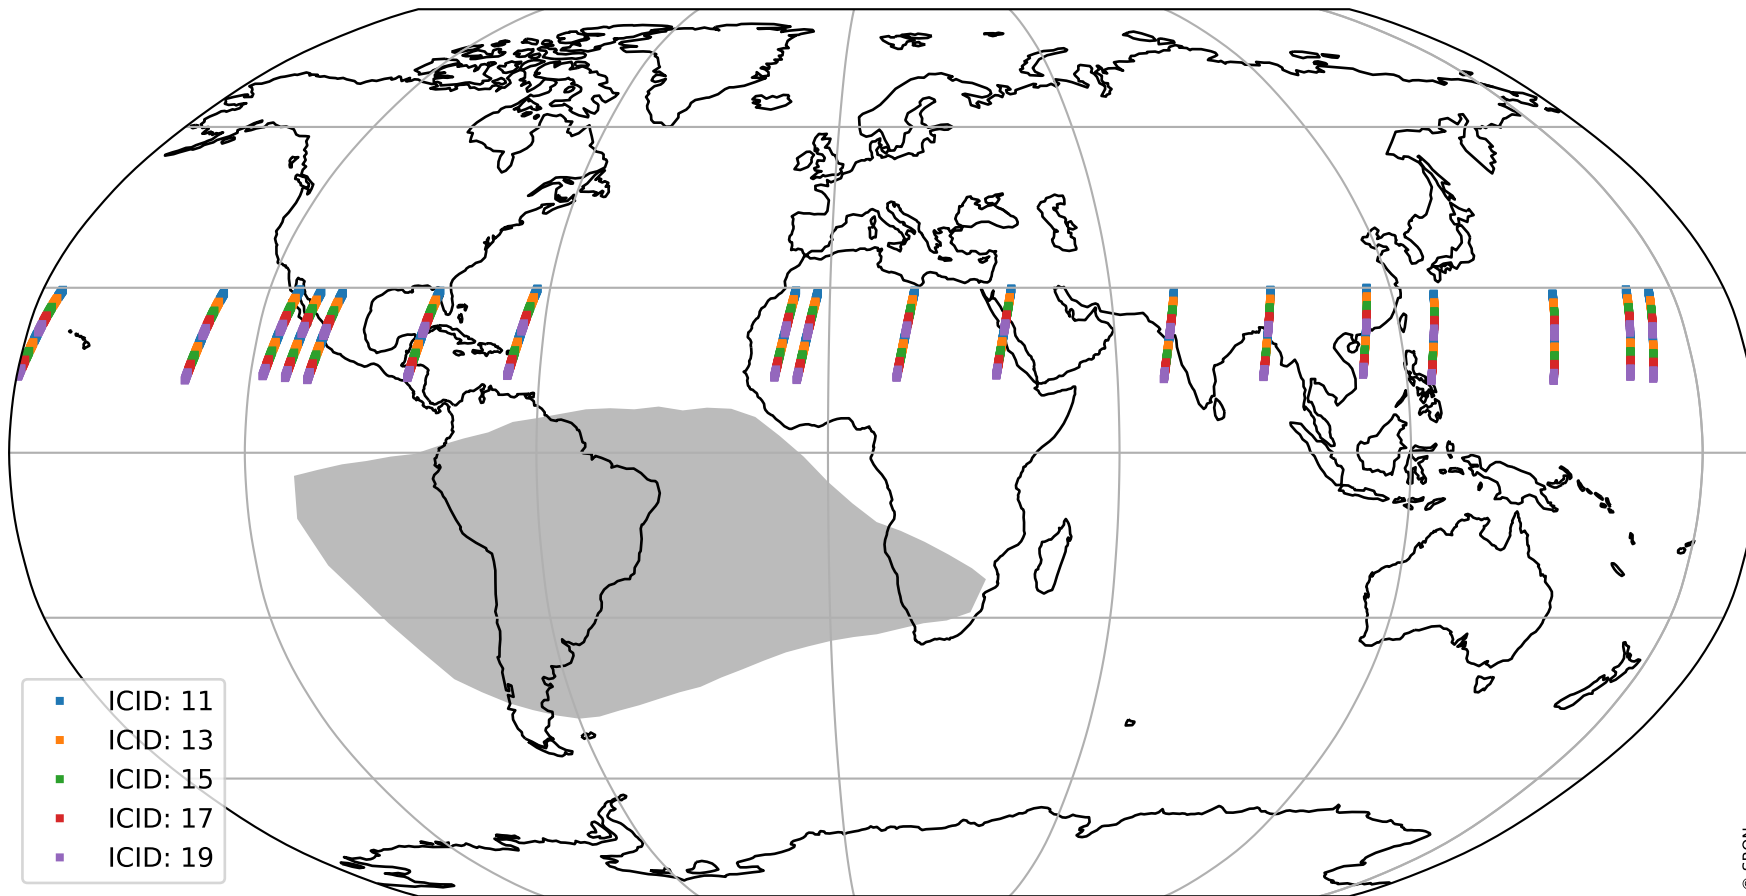

# Tropomi SWIR offset (official)

orbits : 18 in [27667, 27712]  
coverage : 2023-02-14 / 2023-02-17  
median : 27.963  $\mu\text{V}$   
spread : 14.226  $\mu\text{V}$   
created : 2023-08-21T15:28:03

# Tropomi SWIR offset (official)

orbits : 18 in [27667, 27712]  
coverage : 2023-02-14 / 2023-02-17  
median : -0.0015818 mV  
spread : 0.40787 mV  
created : 2023-08-21T15:28:03

value compared with SWIR offset CKD

# Tropomi SWIR offset (official) ground-tracks of Sentinel-5P

orbits : 18 in [27667, 27712]  
coverage : 2023-02-14 / 2023-02-17  
created : 2023-08-21T15:28:03

# Tropomi SWIR offset (official)

orbits : [2827, 27712]  
coverage : 2018-04-30 / 2023-02-17  
created : 2023-08-21T15:28:04