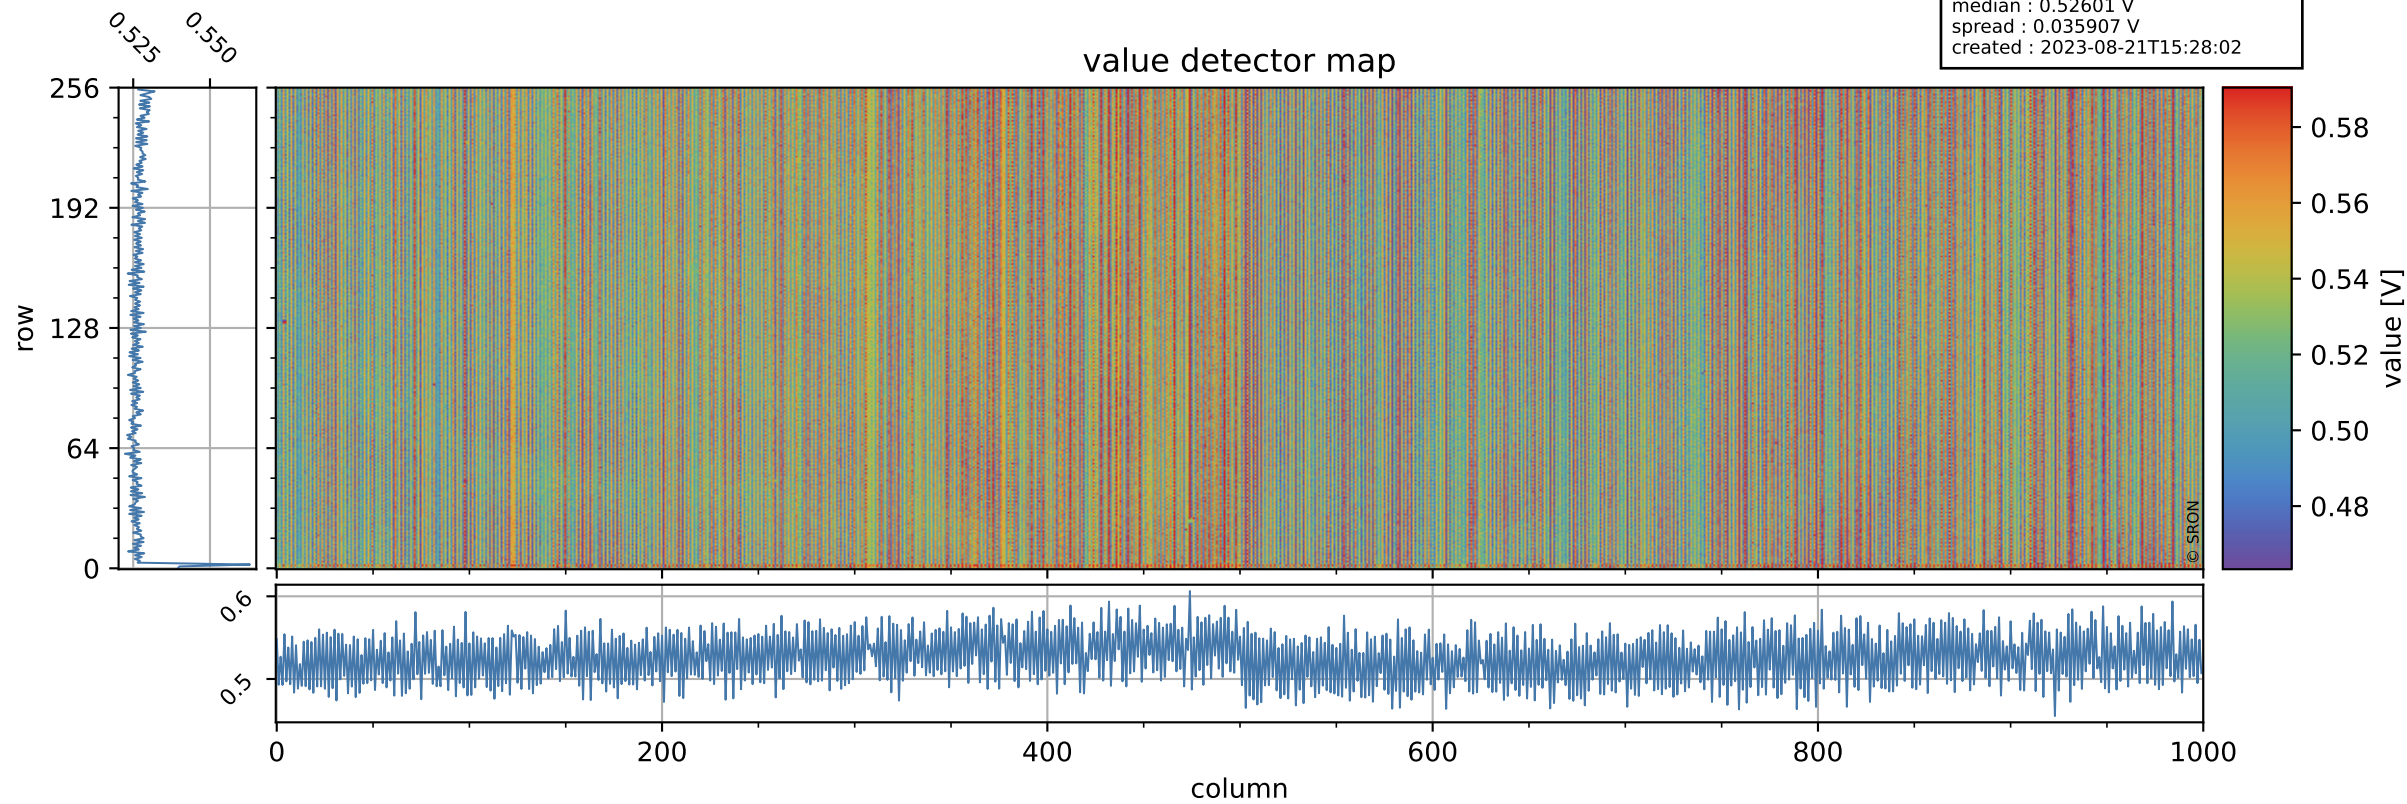

# Tropomi SWIR offset (official)

orbits : 18 in [27667, 27712]  
coverage : 2023-02-14 / 2023-02-17  
median : 0.52601 V  
spread : 0.035907 V  
created : 2023-08-21T15:28:02

## value detector map

# Tropomi SWIR offset (official)

orbits : 18 in [27667, 27712]  
coverage : 2023-02-14 / 2023-02-17  
median : 27.963  $\mu\text{V}$   
spread : 14.226  $\mu\text{V}$   
created : 2023-08-21T15:28:03

# Tropomi SWIR offset (official) ground-tracks of Sentinel-5P

orbits : 18 in [27667, 27712]  
coverage : 2023-02-14 / 2023-02-17  
created : 2023-08-21T15:28:03