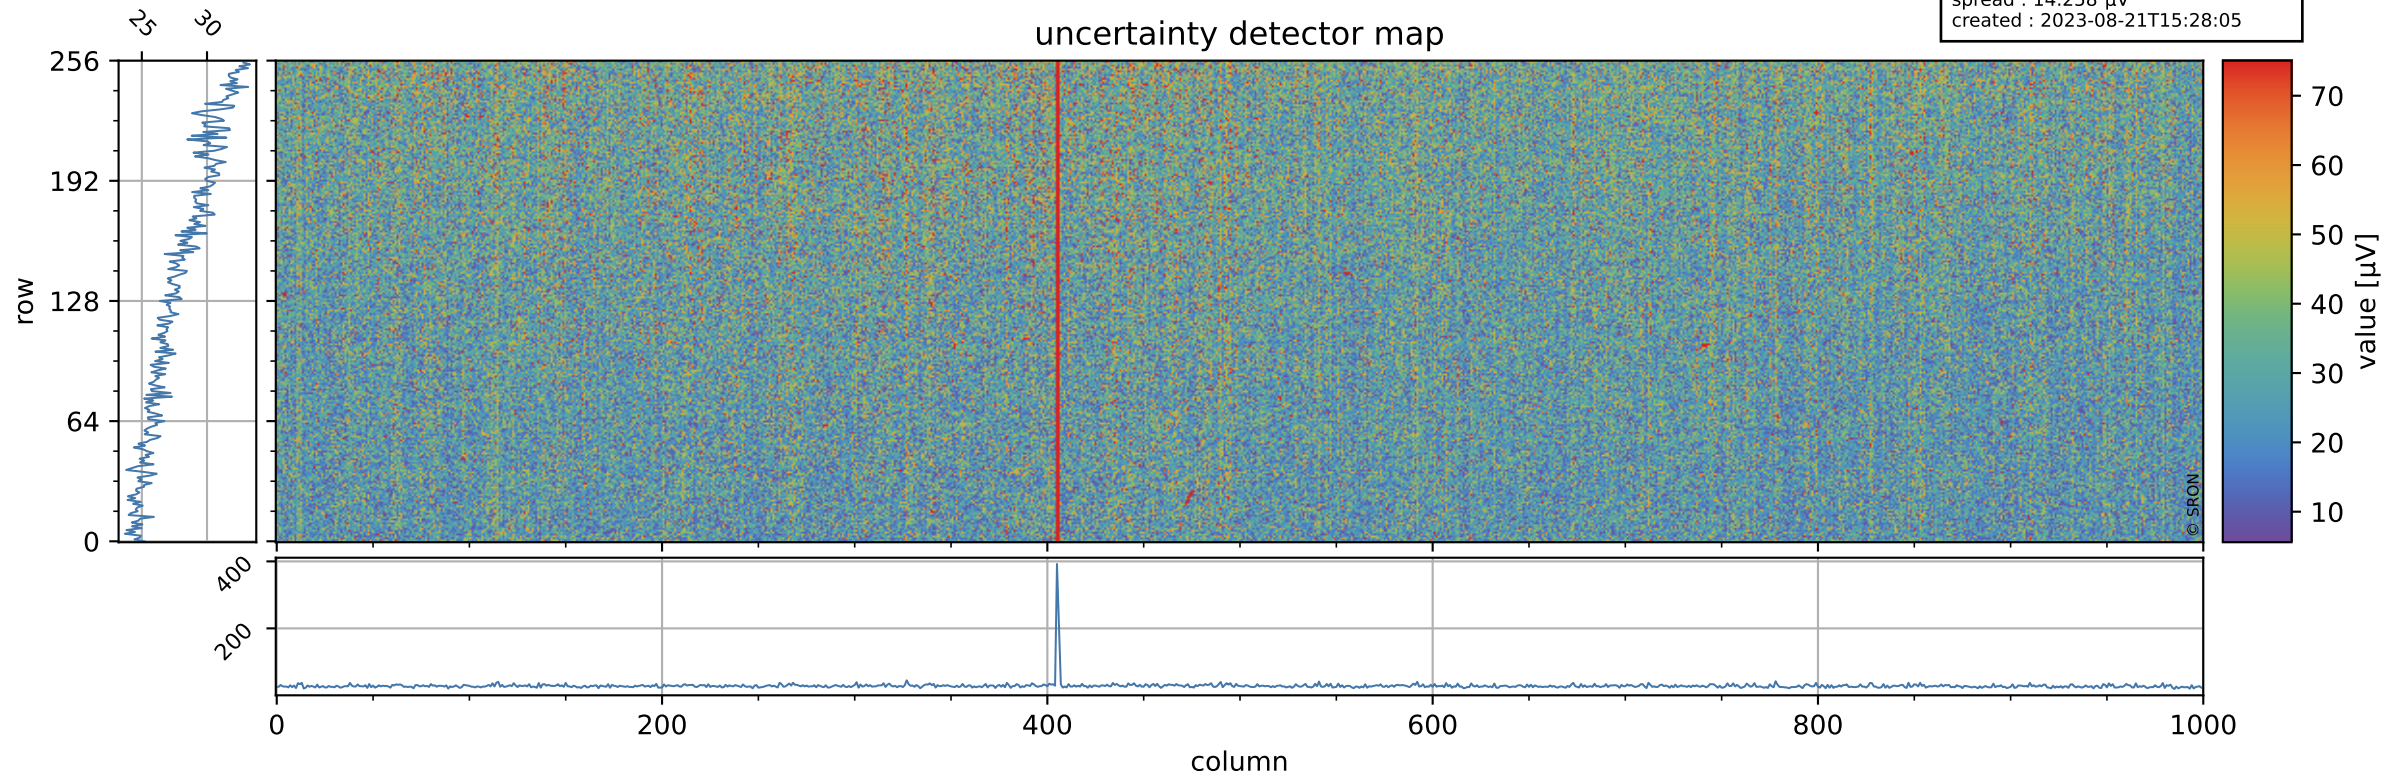

Tropomi SWIR offset (official)

orbits : 19 in [27682, 27727]
coverage : 2023-02-15 / 2023-02-18
median : 0.52602 V
spread : 0.035909 V
created : 2023-08-21T15:28:05

value detector map

Tropomi SWIR offset (official)

orbits : 19 in [27682, 27727]
coverage : 2023-02-15 / 2023-02-18
median : 28.077 μV
spread : 14.258 μV
created : 2023-08-21T15:28:05

Tropomi SWIR offset (official)

orbits : 19 in [27682, 27727]
coverage : 2023-02-15 / 2023-02-18
median : 0.0068937 mV
spread : 0.40967 mV
created : 2023-08-21T15:28:05

value compared with SWIR offset CKD

Tropomi SWIR offset (official) ground-tracks of Sentinel-5P

orbits : 19 in [27682, 27727]
coverage : 2023-02-15 / 2023-02-18
created : 2023-08-21T15:28:05

Tropomi SWIR offset (official)

orbits : [2827, 27727]
coverage : 2018-04-30 / 2023-02-18
created : 2023-08-21T15:28:06

trend of detector median & temperatures