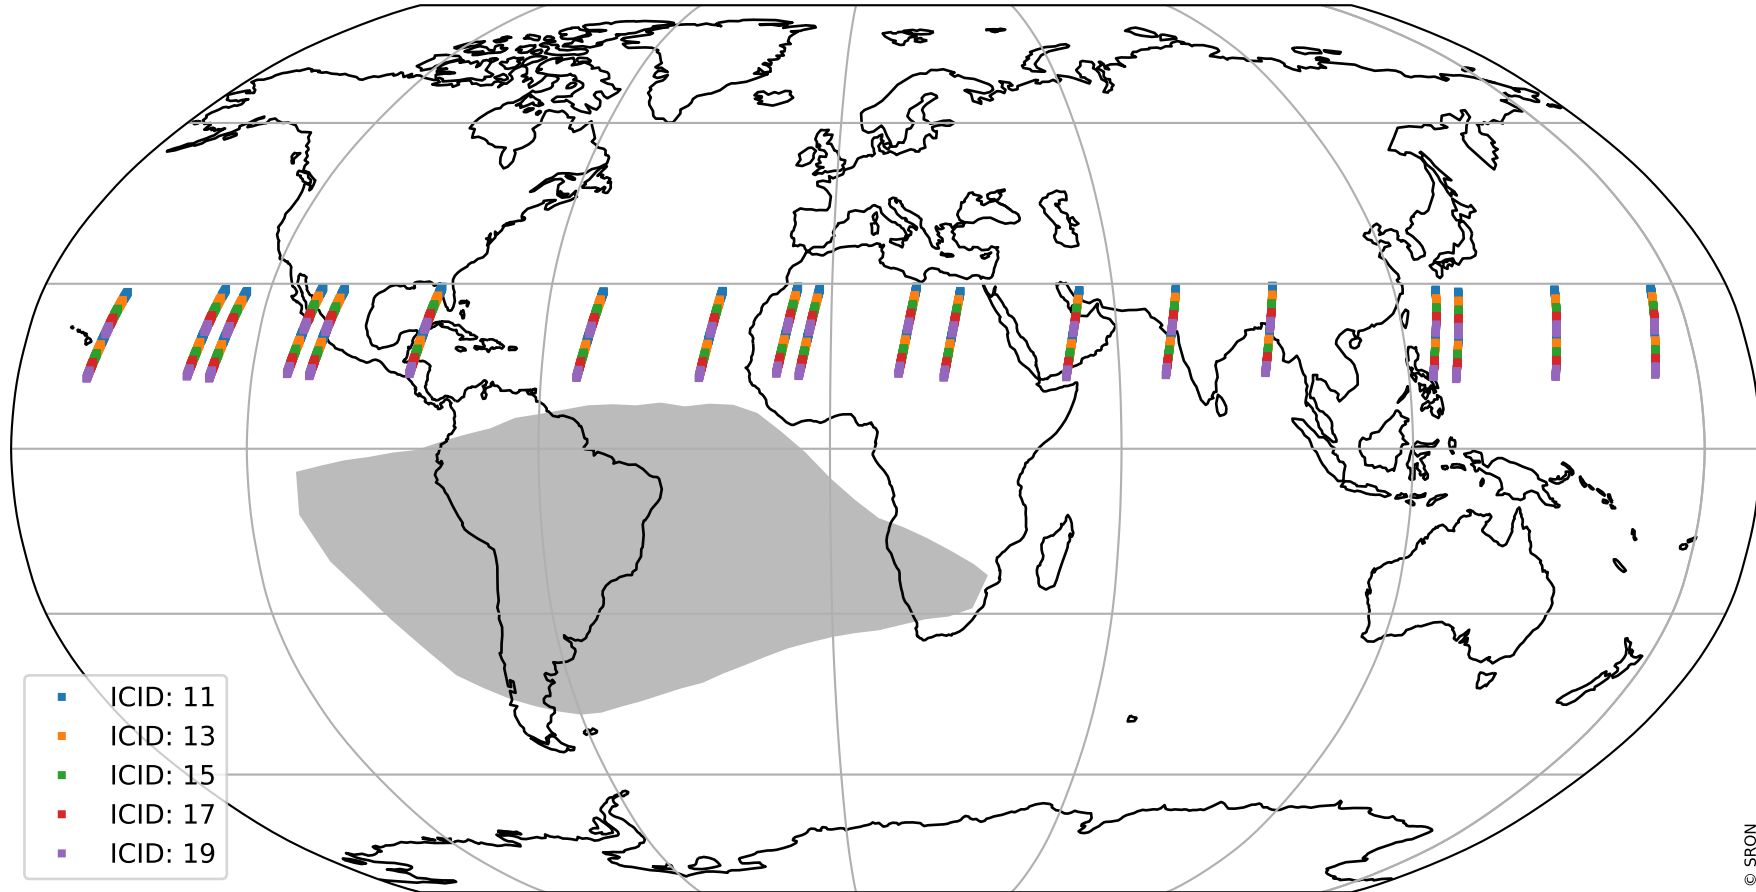

Tropomi SWIR offset (official)

orbits : 19 in [27682, 27727]
coverage : 2023-02-15 / 2023-02-18
median : 0.52602 V
spread : 0.035909 V
created : 2023-08-21T15:28:05

value detector map

Tropomi SWIR offset (official)

orbits : 19 in [27682, 27727]
coverage : 2023-02-15 / 2023-02-18
median : 28.077 μV
spread : 14.258 μV
created : 2023-08-21T15:28:05

Tropomi SWIR offset (official)

orbits : 19 in [27682, 27727]
coverage : 2023-02-15 / 2023-02-18
median : 0.0068937 mV
spread : 0.40967 mV
created : 2023-08-21T15:28:05

value compared with SWIR offset CKD

Tropomi SWIR offset (official) ground-tracks of Sentinel-5P

orbits : 19 in [27682, 27727]
coverage : 2023-02-15 / 2023-02-18
created : 2023-08-21T15:28:05

Tropomi SWIR offset (official)

orbits : [2827, 27727]
coverage : 2018-04-30 / 2023-02-18
created : 2023-08-21T15:28:06

trend of detector median & temperatures