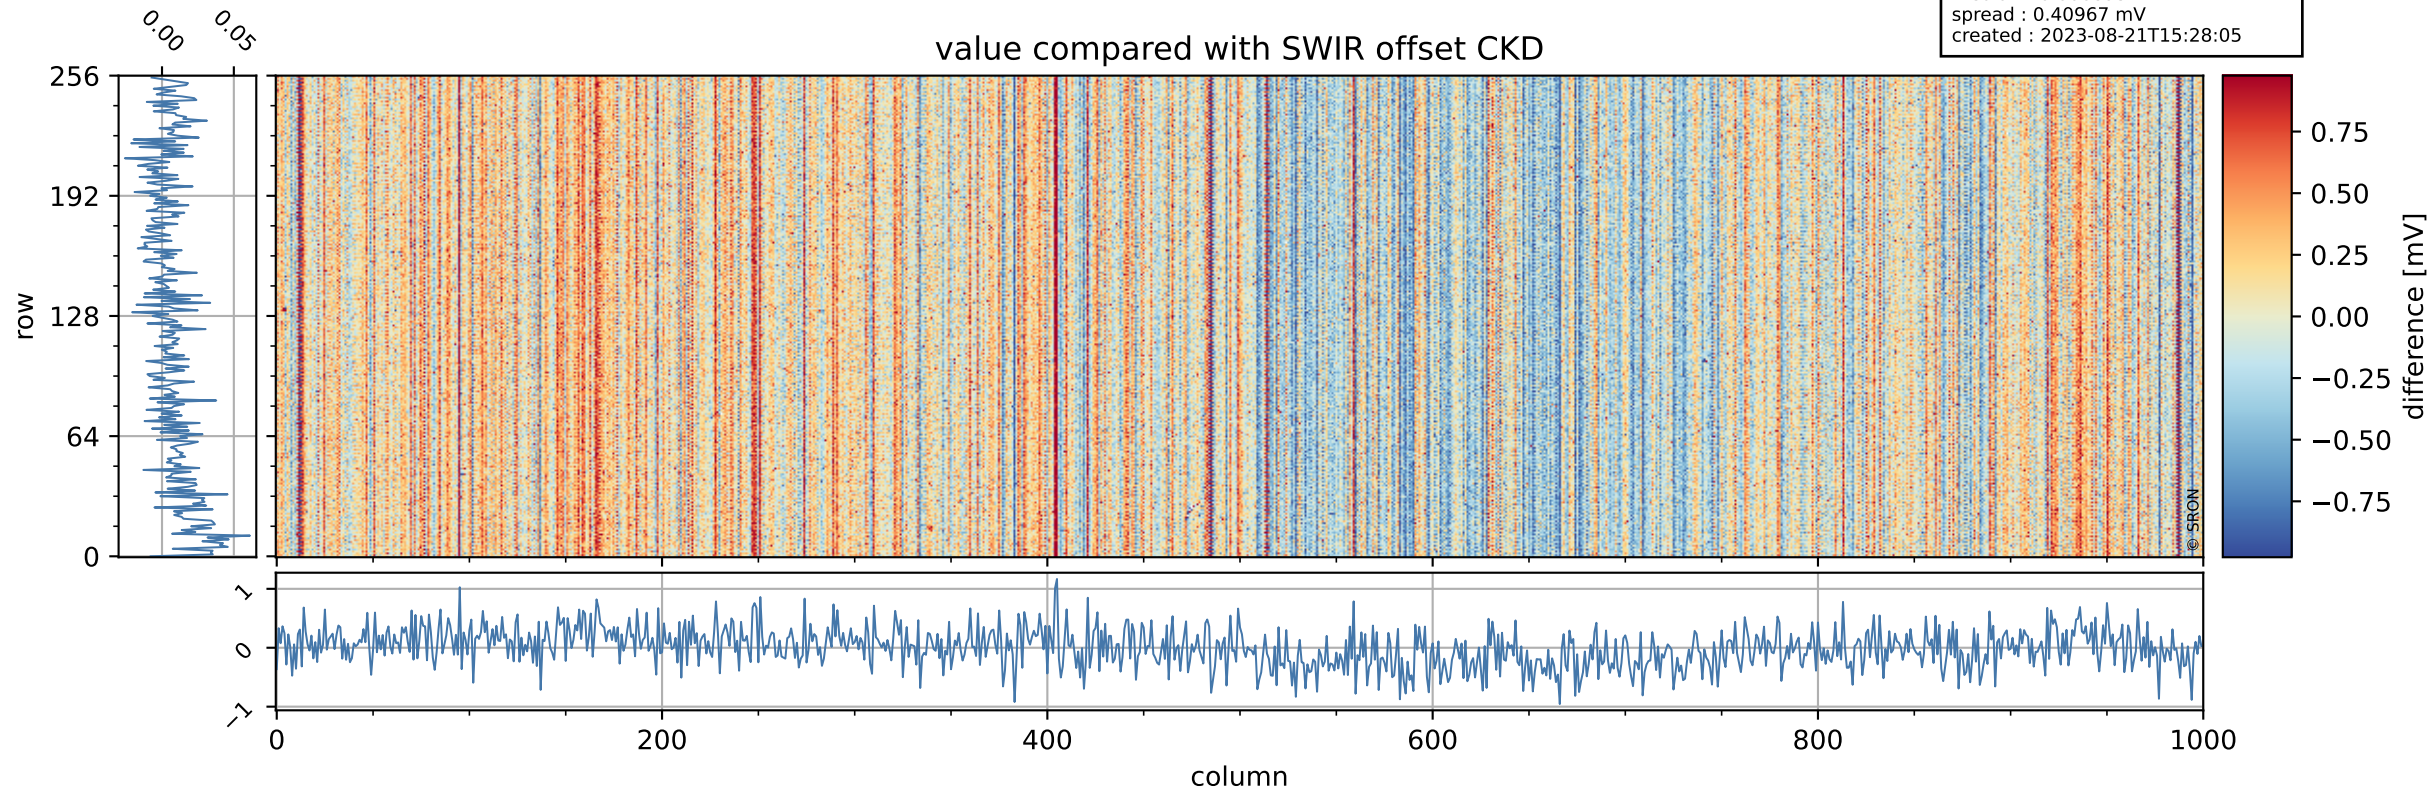

Tropomi SWIR offset (official)

orbits : 19 in [27682, 27727]
coverage : 2023-02-15 / 2023-02-18
median : 0.52602 V
spread : 0.035909 V
created : 2023-08-21T15:28:05

value detector map

Tropomi SWIR offset (official)

orbits : 19 in [27682, 27727]
coverage : 2023-02-15 / 2023-02-18
median : 28.077 μV
spread : 14.258 μV
created : 2023-08-21T15:28:05

Tropomi SWIR offset (official)

orbits : 19 in [27682, 27727]
coverage : 2023-02-15 / 2023-02-18
median : 0.0068937 mV
spread : 0.40967 mV
created : 2023-08-21T15:28:05

value compared with SWIR offset CKD

Tropomi SWIR offset (official) ground-tracks of Sentinel-5P

orbits : 19 in [27682, 27727]
coverage : 2023-02-15 / 2023-02-18
created : 2023-08-21T15:28:05

Tropomi SWIR offset (official)

orbits : [2827, 27727]
coverage : 2018-04-30 / 2023-02-18
created : 2023-08-21T15:28:06

trend of detector median & temperatures