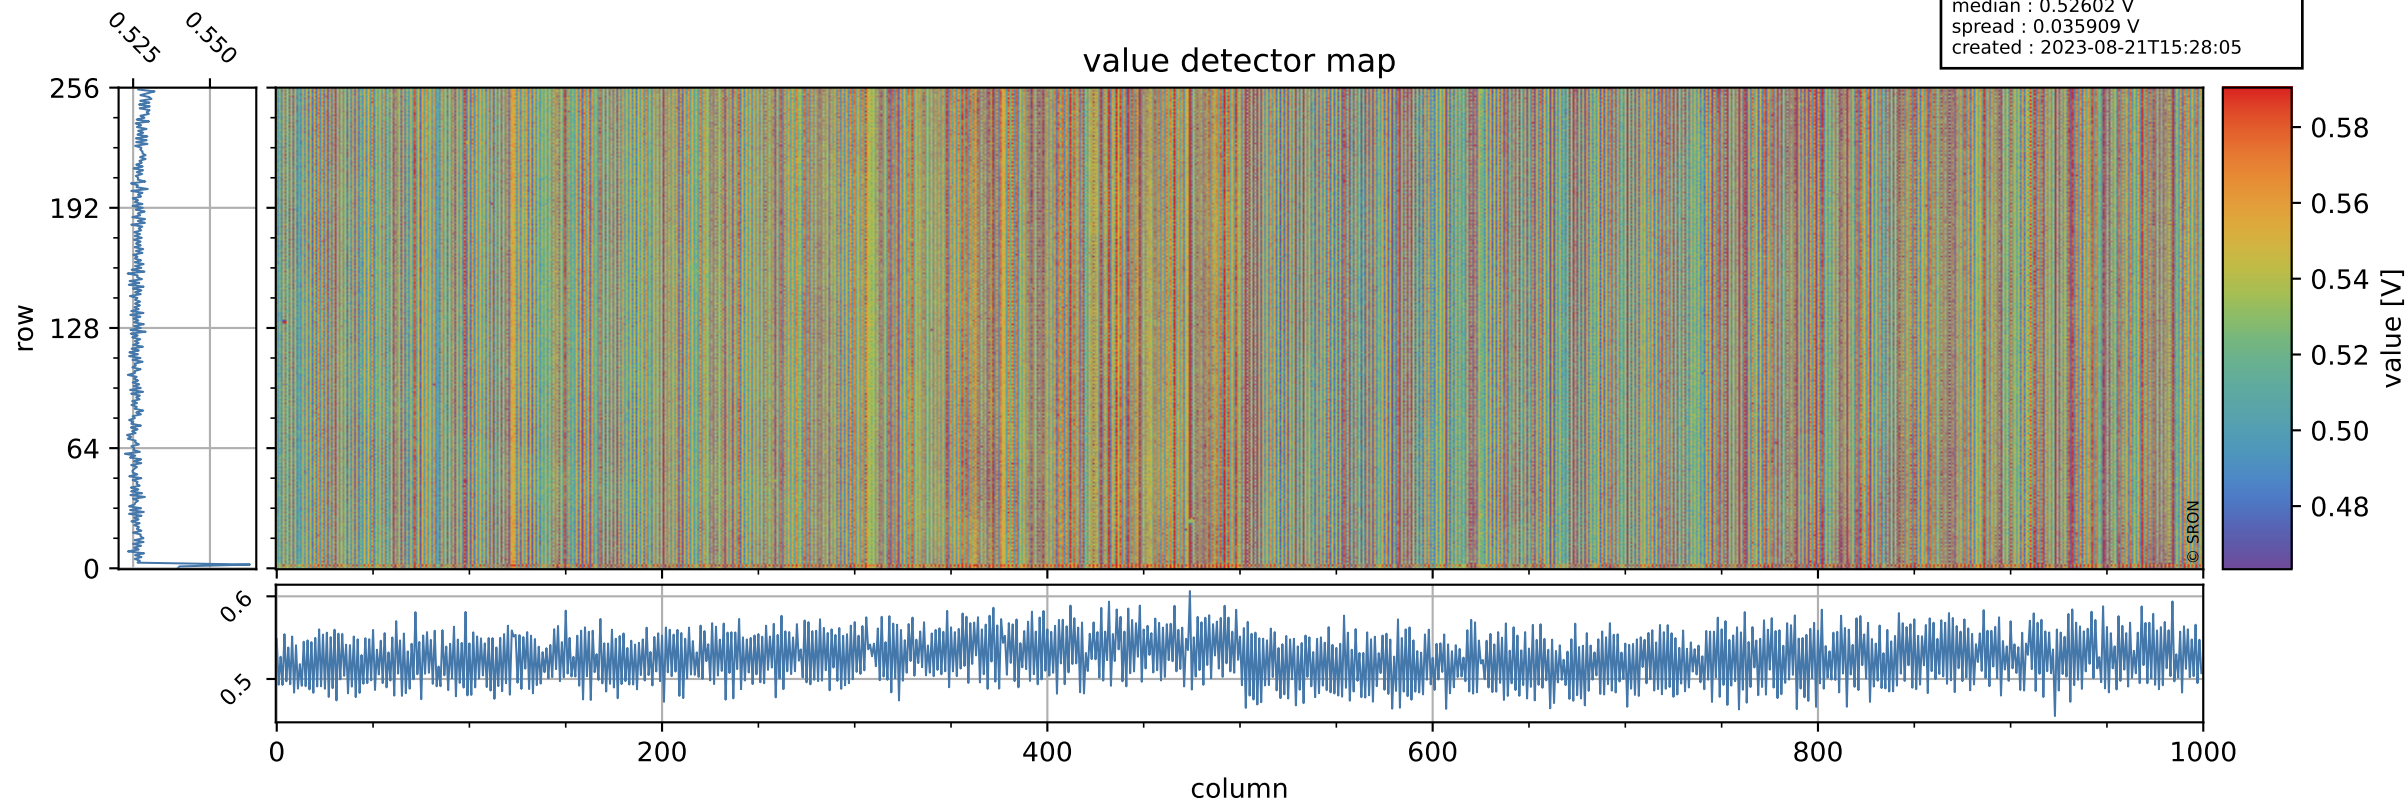

Tropomi SWIR offset (official)

orbits : 19 in [27682, 27727]
coverage : 2023-02-15 / 2023-02-18
median : 0.52602 V
spread : 0.035909 V
created : 2023-08-21T15:28:05

value detector map

Tropomi SWIR offset (official)

orbits : 19 in [27682, 27727]
coverage : 2023-02-15 / 2023-02-18
median : 28.077 μV
spread : 14.258 μV
created : 2023-08-21T15:28:05

Tropomi SWIR offset (official)

orbits : 19 in [27682, 27727]
coverage : 2023-02-15 / 2023-02-18
median : 0.0068937 mV
spread : 0.40967 mV
created : 2023-08-21T15:28:05

value compared with SWIR offset CKD

Tropomi SWIR offset (official) ground-tracks of Sentinel-5P

orbits : 19 in [27682, 27727]
coverage : 2023-02-15 / 2023-02-18
created : 2023-08-21T15:28:05

Tropomi SWIR offset (official)

orbits : [2827, 27727]
coverage : 2018-04-30 / 2023-02-18
created : 2023-08-21T15:28:06

trend of detector median & temperatures