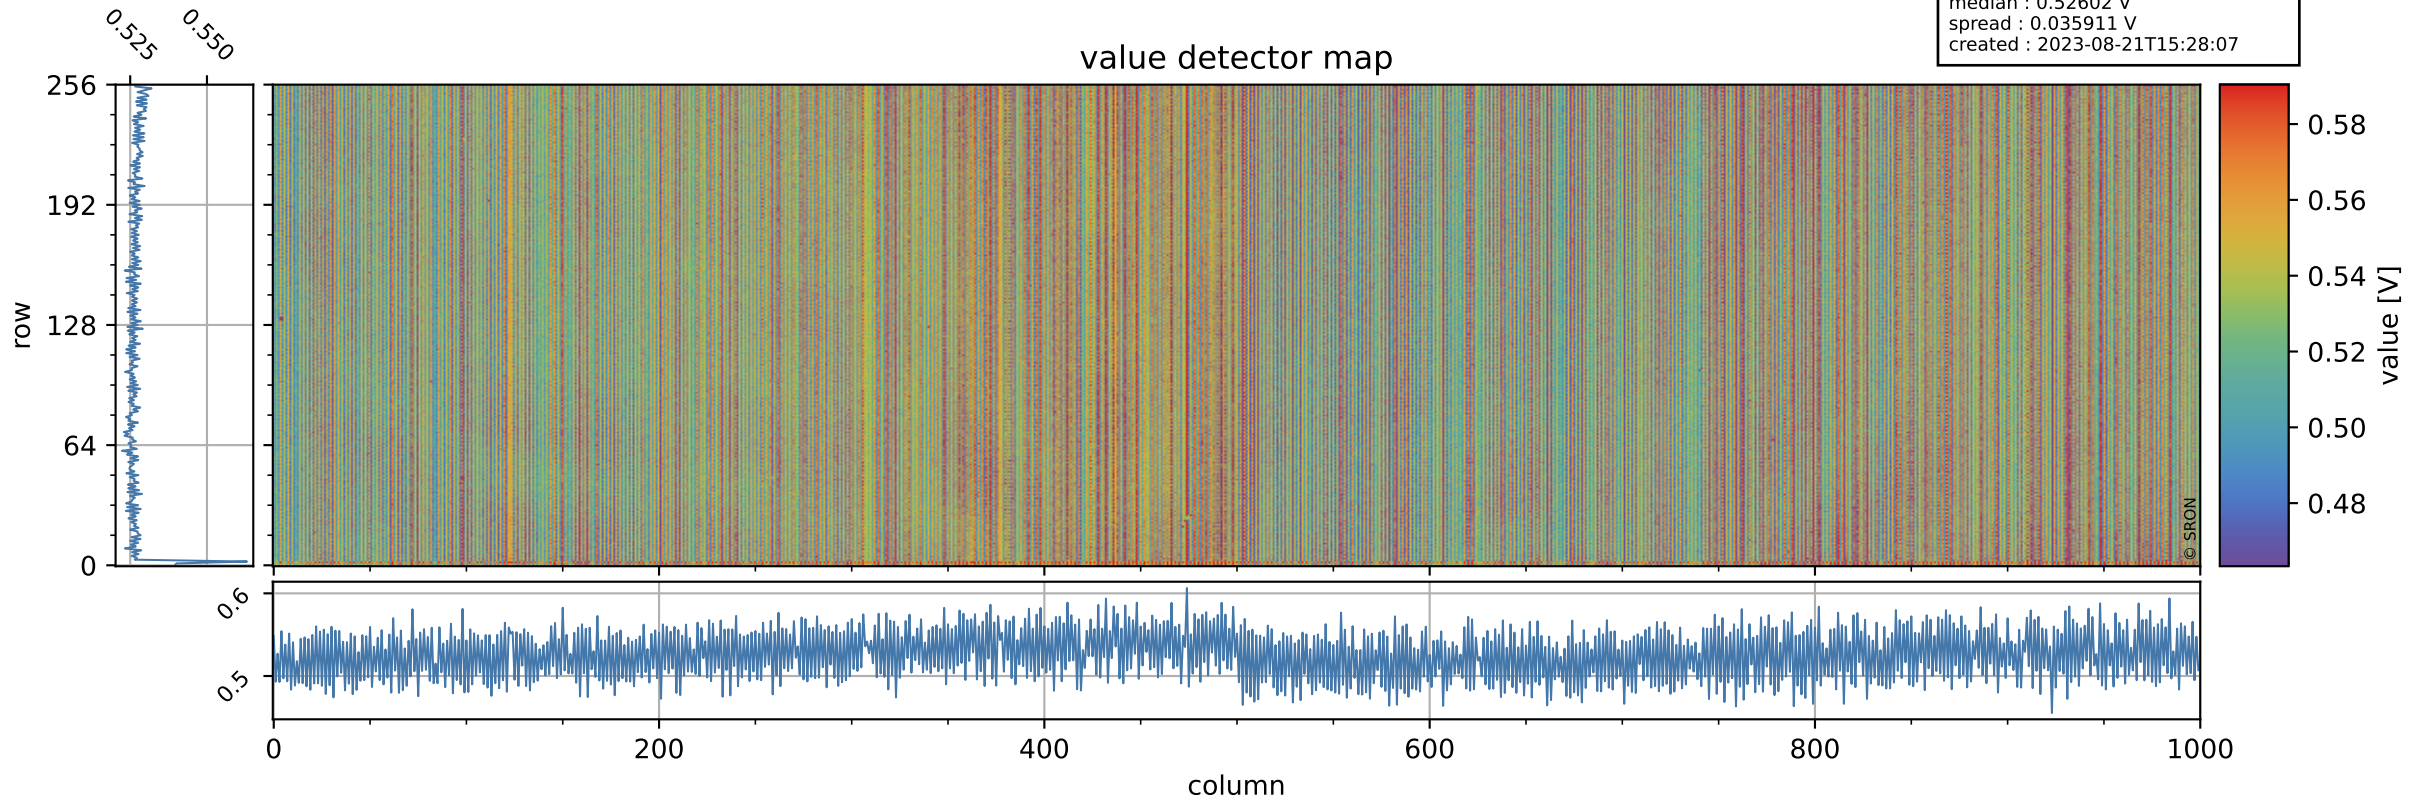

# Tropomi SWIR offset (official)

orbits : 19 in [27697, 27742]  
coverage : 2023-02-16 / 2023-02-19  
median : 0.52602 V  
spread : 0.035911 V  
created : 2023-08-21T15:28:07

## value detector map

# Tropomi SWIR offset (official)

orbits : 19 in [27697, 27742]  
coverage : 2023-02-16 / 2023-02-19  
median : 27.89  $\mu\text{V}$   
spread : 14.212  $\mu\text{V}$   
created : 2023-08-21T15:28:07

# Tropomi SWIR offset (official) ground-tracks of Sentinel-5P

orbits : 19 in [27697, 27742]  
coverage : 2023-02-16 / 2023-02-19  
created : 2023-08-21T15:28:08