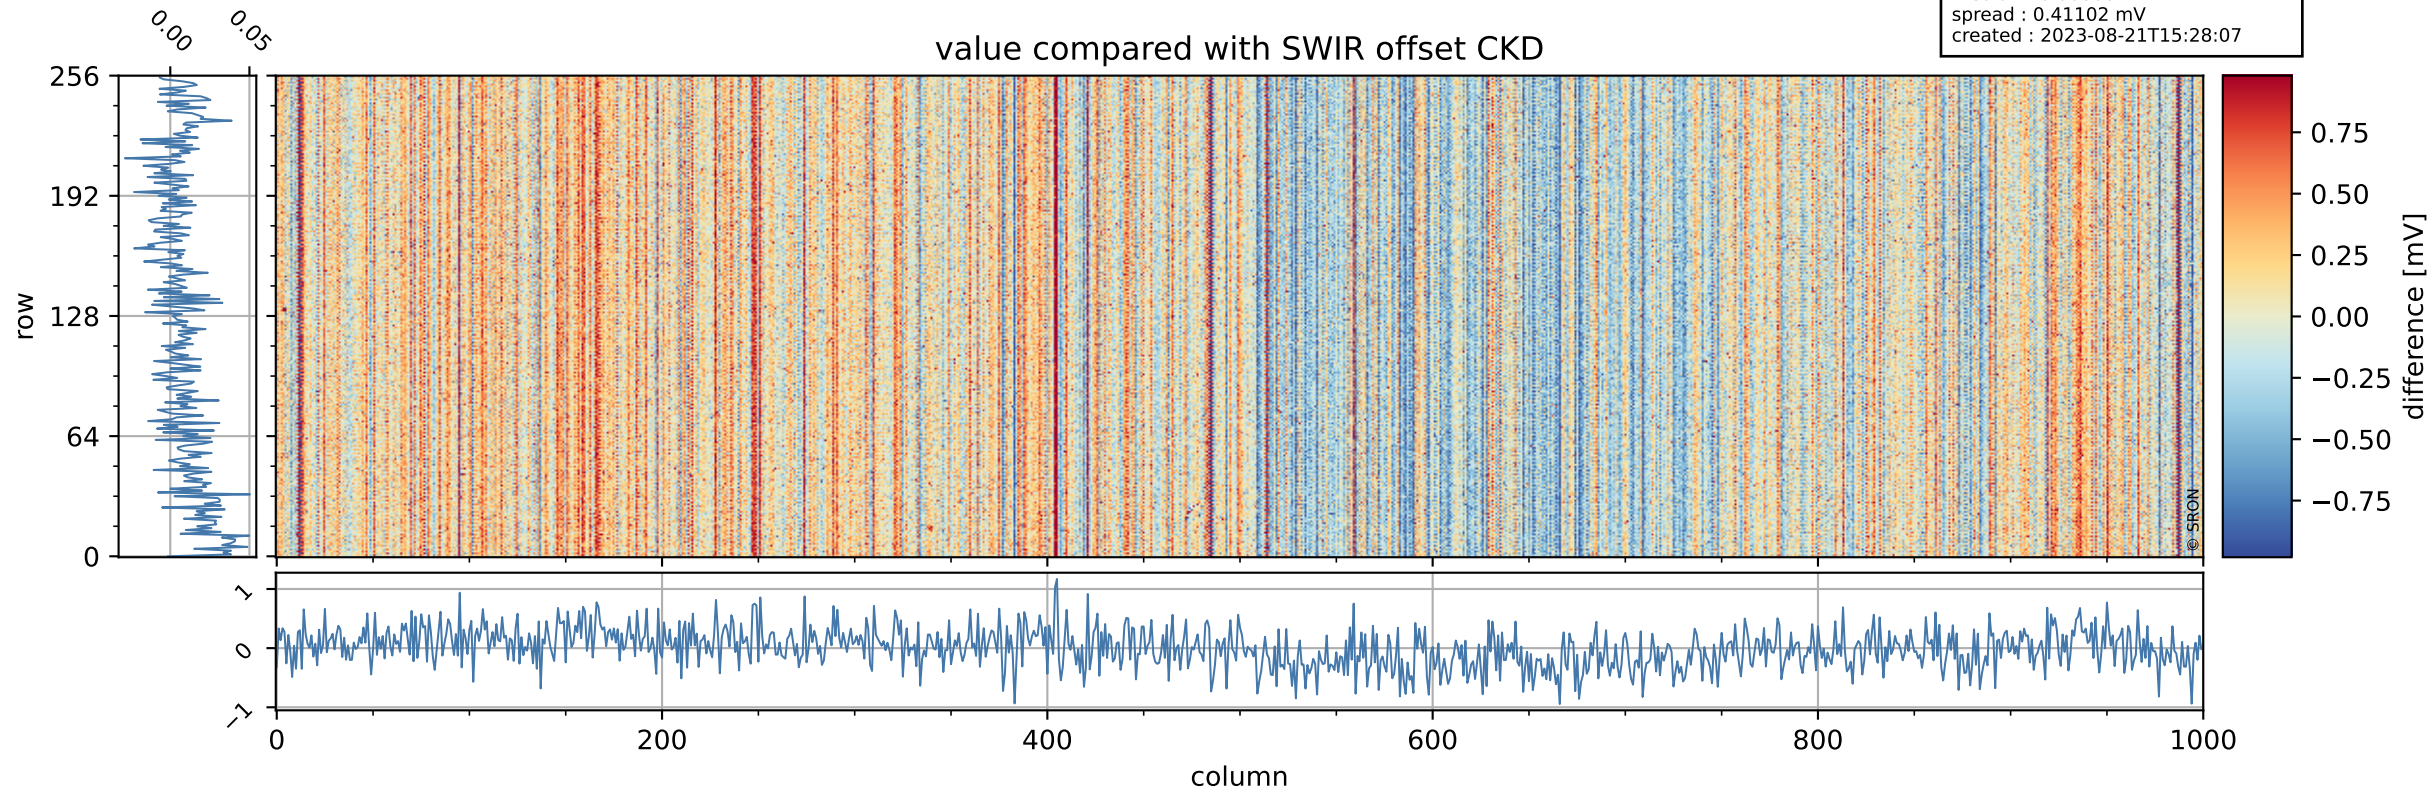

## value detector map

# Tropomi SWIR offset (official)

orbits : 19 in [27697, 27742]  
coverage : 2023-02-16 / 2023-02-19  
median : 27.89  $\mu\text{V}$   
spread : 14.212  $\mu\text{V}$   
created : 2023-08-21T15:28:07

# Tropomi SWIR offset (official)

orbits : 19 in [27697, 27742]  
coverage : 2023-02-16 / 2023-02-19  
median : 0.0080672 mV  
spread : 0.41102 mV  
created : 2023-08-21T15:28:07

value compared with SWIR offset CKD

# Tropomi SWIR offset (official) ground-tracks of Sentinel-5P

orbits : 19 in [27697, 27742]  
coverage : 2023-02-16 / 2023-02-19  
created : 2023-08-21T15:28:08