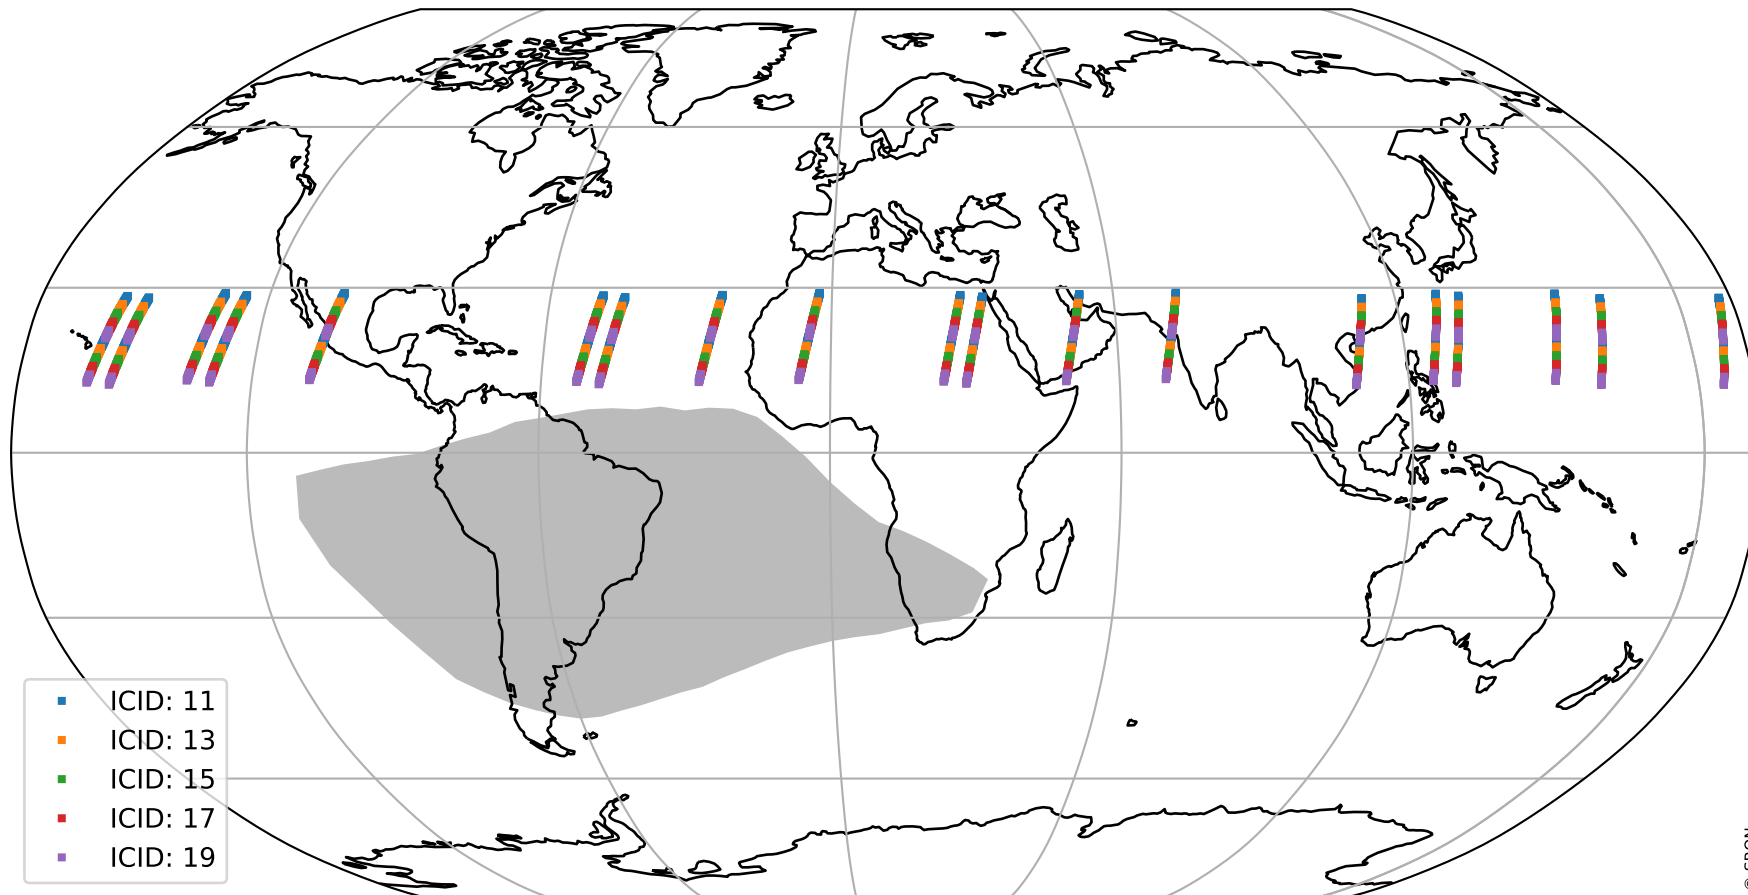

# Tropomi SWIR offset (official)

orbits : 19 in [27697, 27742]  
coverage : 2023-02-16 / 2023-02-19  
median : 27.89  $\mu\text{V}$   
spread : 14.212  $\mu\text{V}$   
created : 2023-08-21T15:28:07

# Tropomi SWIR offset (official)

orbits : 19 in [27697, 27742]  
coverage : 2023-02-16 / 2023-02-19  
median : 0.0080672 mV  
spread : 0.41102 mV  
created : 2023-08-21T15:28:07

value compared with SWIR offset CKD

# Tropomi SWIR offset (official) ground-tracks of Sentinel-5P

orbits : 19 in [27697, 27742]  
coverage : 2023-02-16 / 2023-02-19  
created : 2023-08-21T15:28:08

# Tropomi SWIR offset (official)

orbits : [2827, 27742]  
coverage : 2018-04-30 / 2023-02-19  
created : 2023-08-21T15:28:08