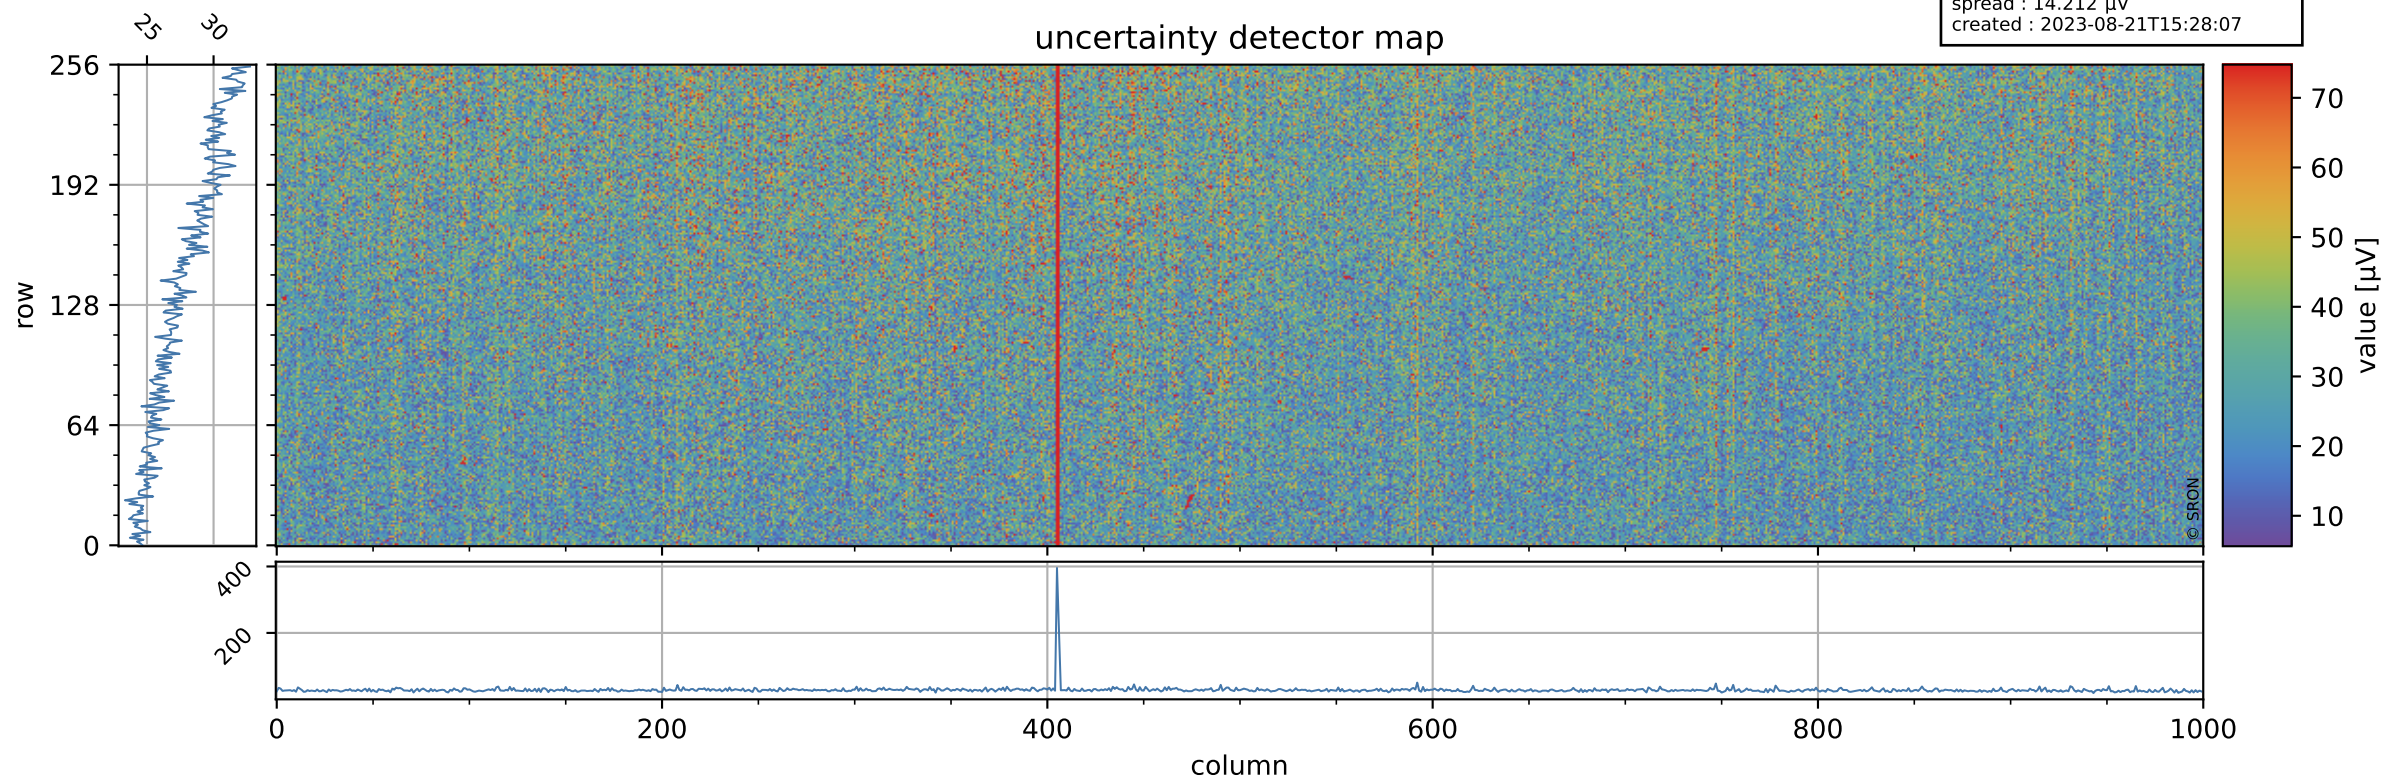

# Tropomi SWIR offset (official)

orbits : 19 in [27697, 27742]  
coverage : 2023-02-16 / 2023-02-19  
median : 0.52602 V  
spread : 0.035911 V  
created : 2023-08-21T15:28:07

## value detector map

# Tropomi SWIR offset (official)

orbits : 19 in [27697, 27742]  
coverage : 2023-02-16 / 2023-02-19  
median : 27.89  $\mu\text{V}$   
spread : 14.212  $\mu\text{V}$   
created : 2023-08-21T15:28:07

# Tropomi SWIR offset (official) ground-tracks of Sentinel-5P

orbits : 19 in [27697, 27742]  
coverage : 2023-02-16 / 2023-02-19  
created : 2023-08-21T15:28:08