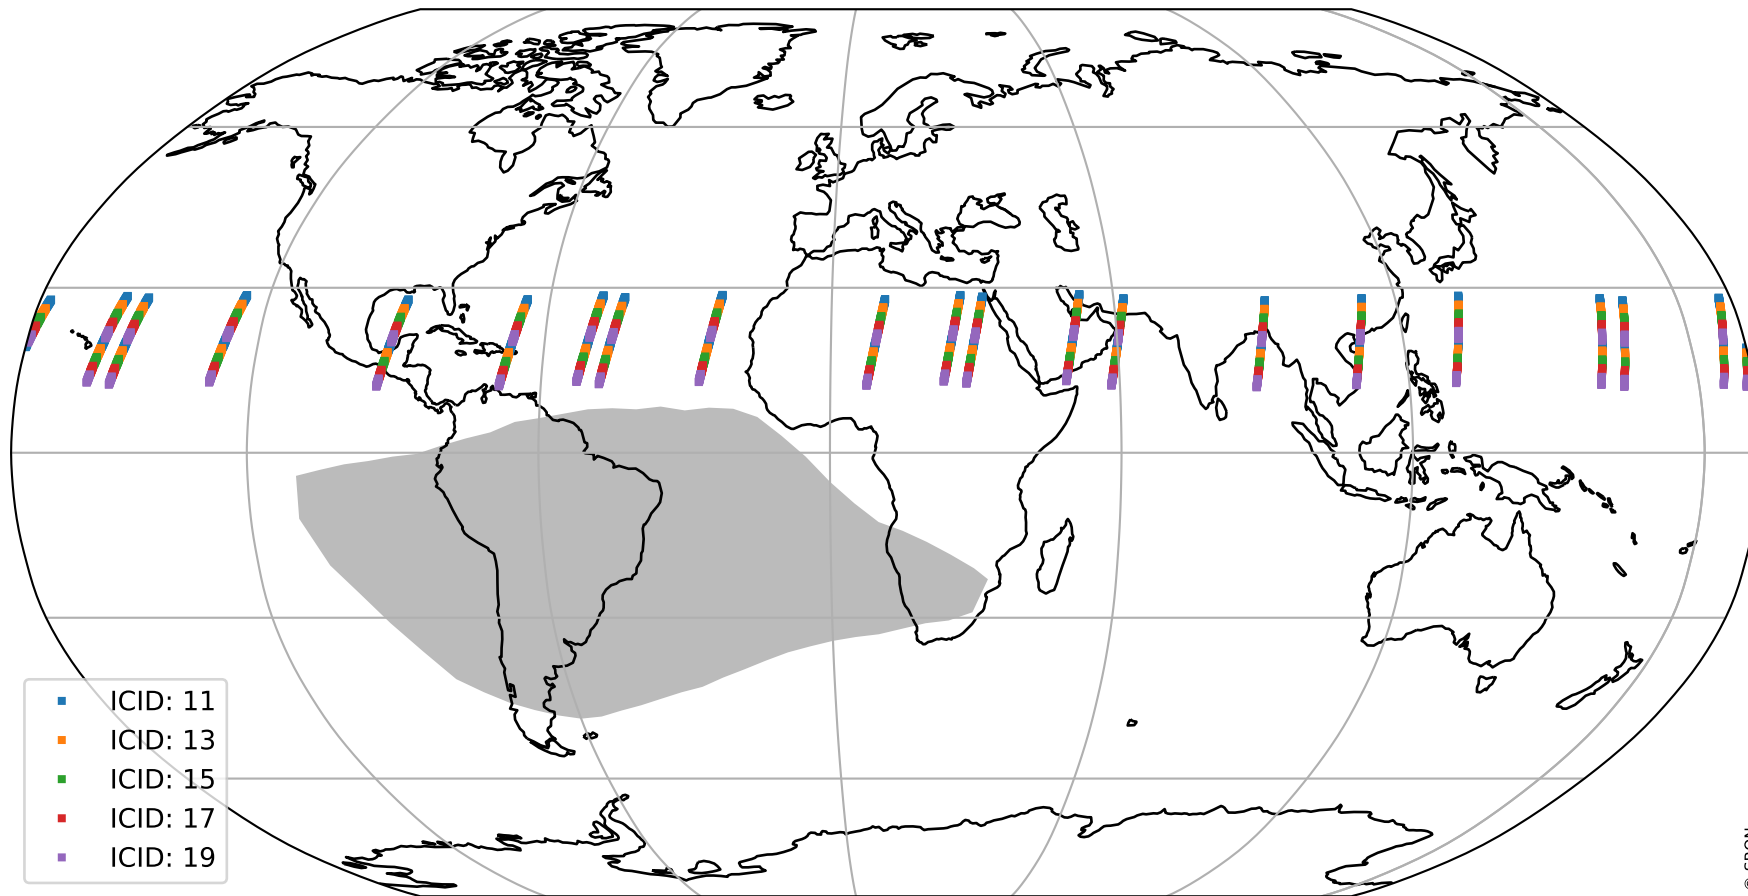

Tropomi SWIR offset (official)

orbits : 20 in [27712, 27757]
coverage : 2023-02-17 / 2023-02-20
median : 0.52603 V
spread : 0.035912 V
created : 2023-08-21T15:28:09

value detector map

Tropomi SWIR offset (official)

orbits : 20 in [27712, 27757]
coverage : 2023-02-17 / 2023-02-20
median : 28.2 μV
spread : 14.35 μV
created : 2023-08-21T15:28:09

Tropomi SWIR offset (official)

orbits : 20 in [27712, 27757]
coverage : 2023-02-17 / 2023-02-20
median : 0.014629 mV
spread : 0.41085 mV
created : 2023-08-21T15:28:10

value compared with SWIR offset CKD

Tropomi SWIR offset (official) ground-tracks of Sentinel-5P

orbits : 20 in [27712, 27757]
coverage : 2023-02-17 / 2023-02-20
created : 2023-08-21T15:28:10

Tropomi SWIR offset (official)

orbits : [2827, 27757]
coverage : 2018-04-30 / 2023-02-20
created : 2023-08-21T15:28:10

trend of detector median & temperatures