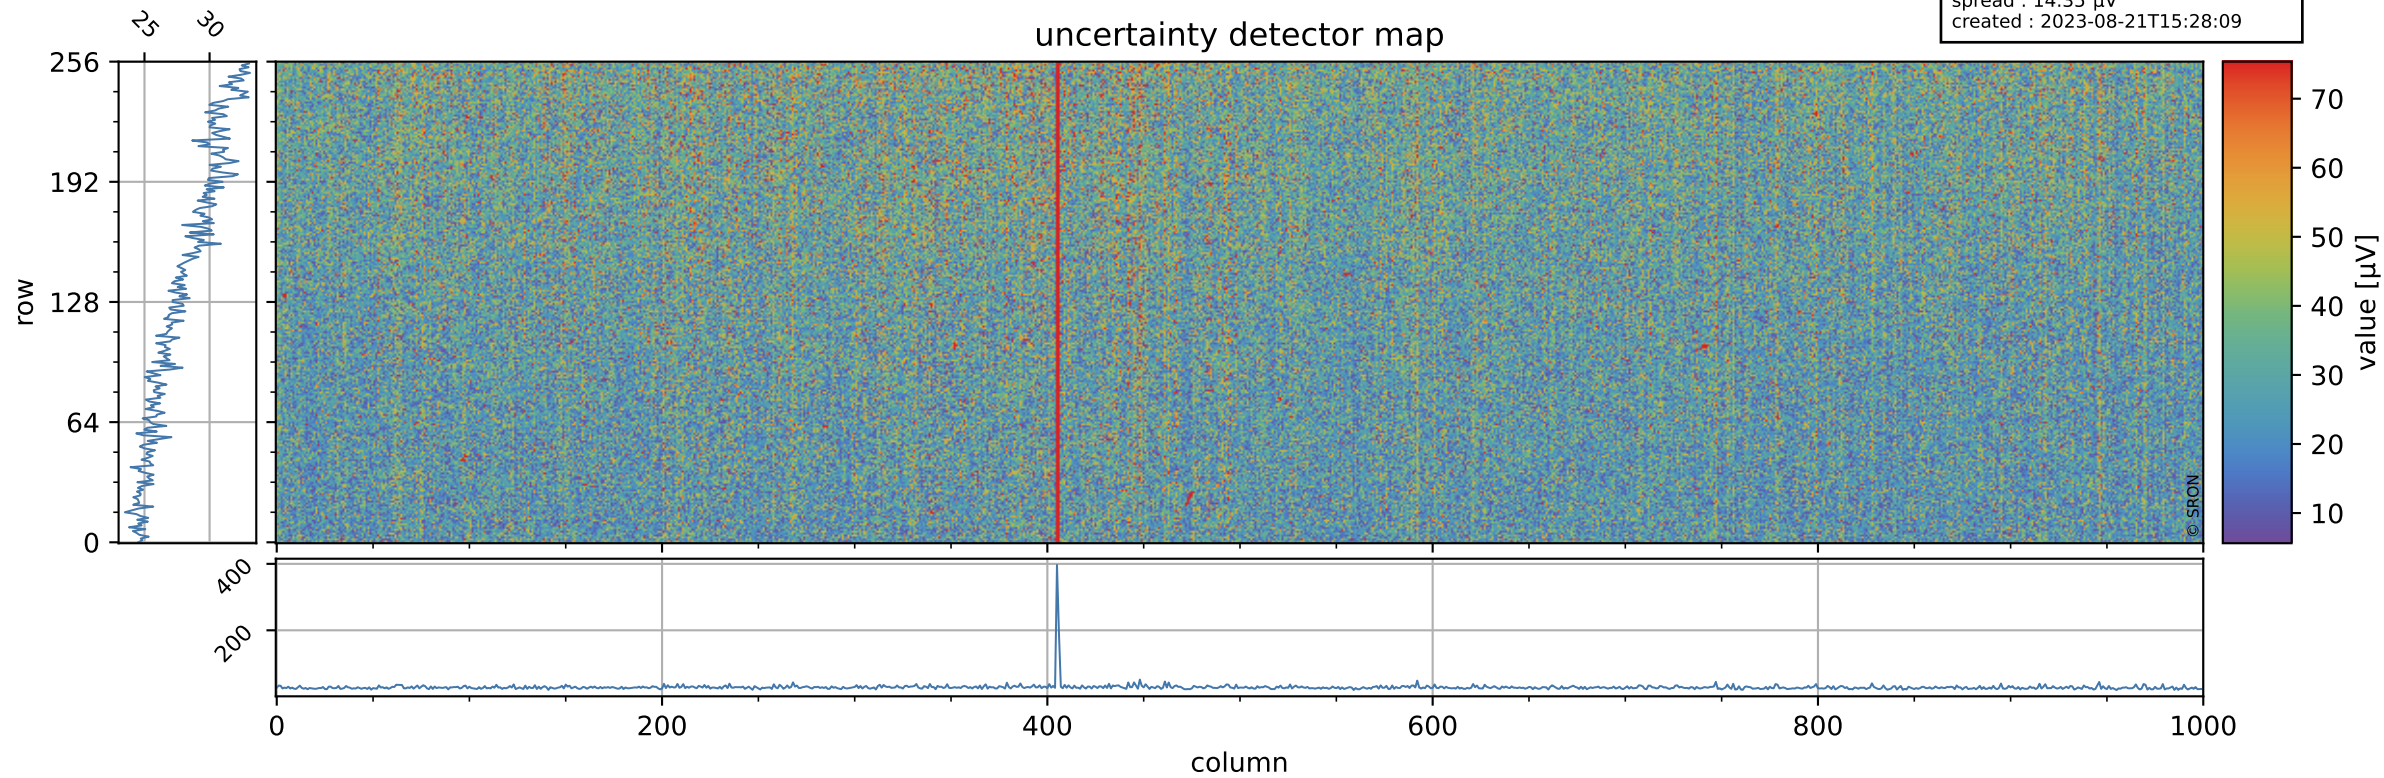

Tropomi SWIR offset (official)

orbits : 20 in [27712, 27757]
coverage : 2023-02-17 / 2023-02-20
median : 0.52603 V
spread : 0.035912 V
created : 2023-08-21T15:28:09

value detector map

Tropomi SWIR offset (official)

orbits : 20 in [27712, 27757]
coverage : 2023-02-17 / 2023-02-20
median : 28.2 μV
spread : 14.35 μV
created : 2023-08-21T15:28:09

Tropomi SWIR offset (official)

orbits : 20 in [27712, 27757]
coverage : 2023-02-17 / 2023-02-20
median : 0.014629 mV
spread : 0.41085 mV
created : 2023-08-21T15:28:10

value compared with SWIR offset CKD

Tropomi SWIR offset (official) ground-tracks of Sentinel-5P

orbits : 20 in [27712, 27757]
coverage : 2023-02-17 / 2023-02-20
created : 2023-08-21T15:28:10

Tropomi SWIR offset (official)

orbits : [2827, 27757]
coverage : 2018-04-30 / 2023-02-20
created : 2023-08-21T15:28:10

trend of detector median & temperatures