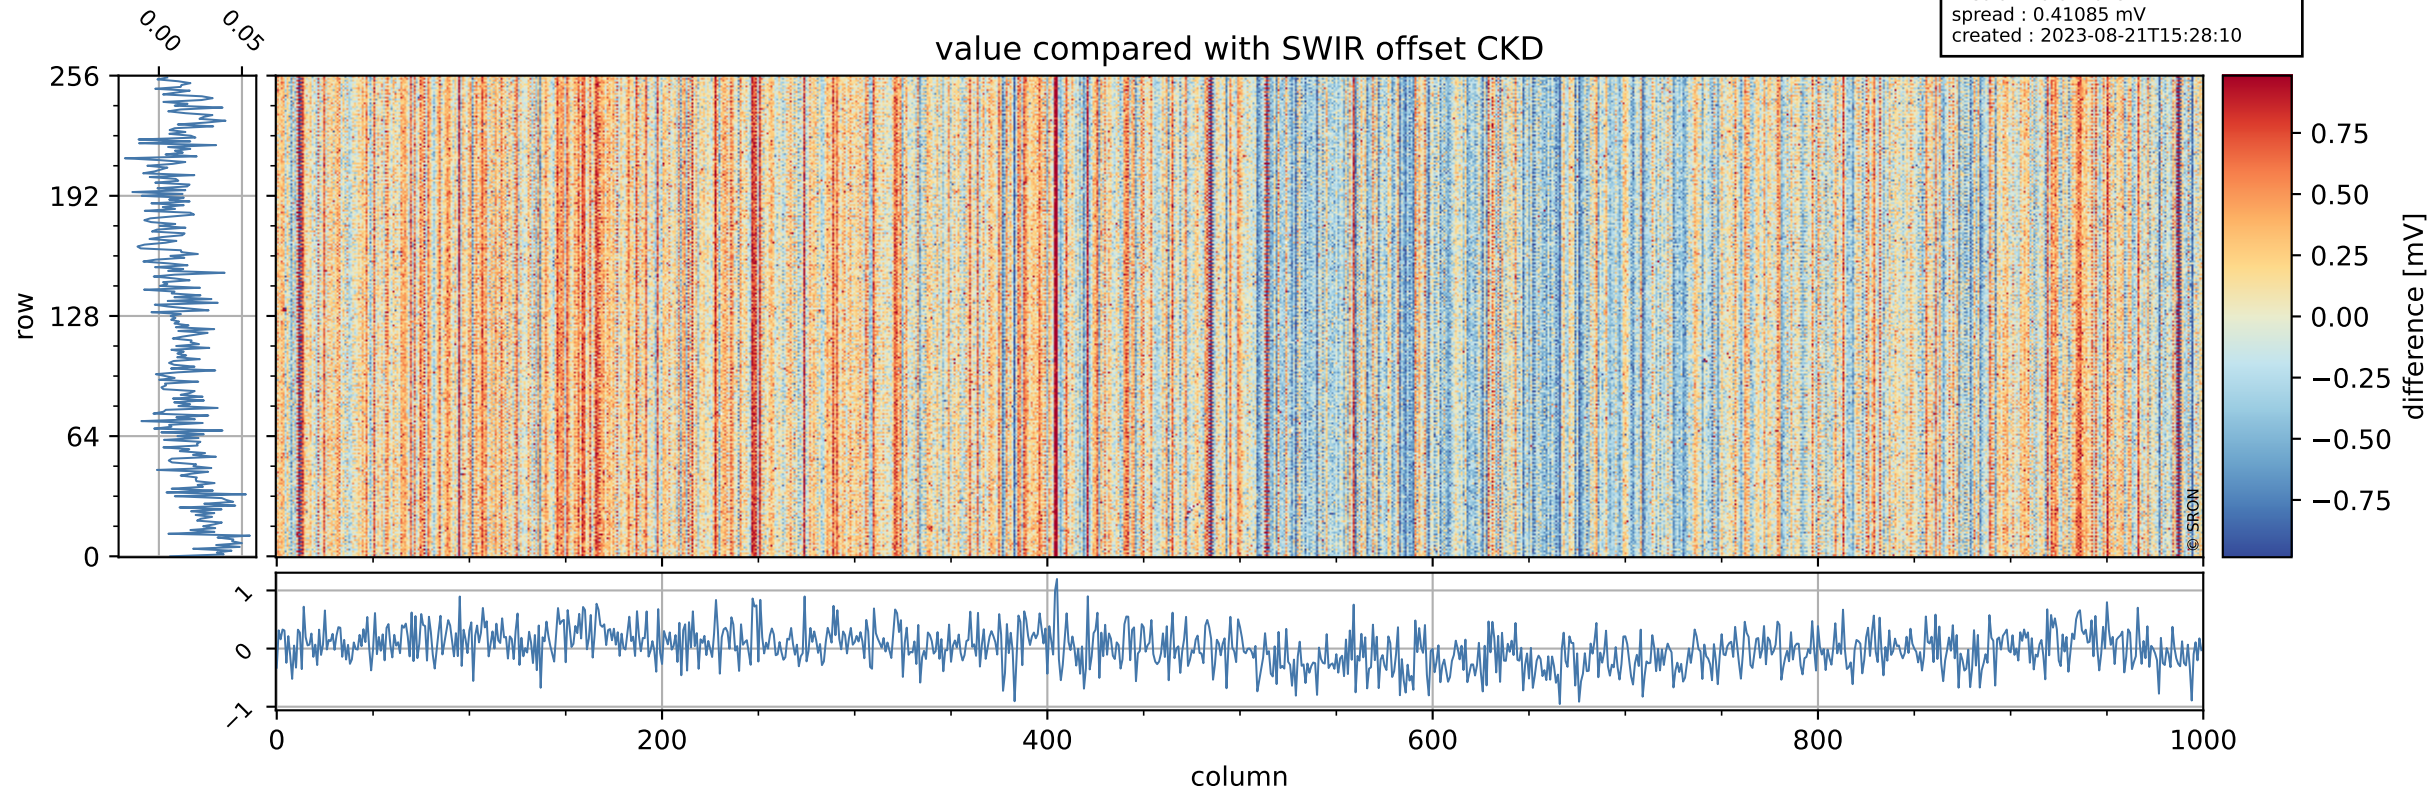

Tropomi SWIR offset (official)

orbits : 20 in [27712, 27757]
coverage : 2023-02-17 / 2023-02-20
median : 0.52603 V
spread : 0.035912 V
created : 2023-08-21T15:28:09

value detector map

Tropomi SWIR offset (official)

orbits : 20 in [27712, 27757]
coverage : 2023-02-17 / 2023-02-20
median : 28.2 μV
spread : 14.35 μV
created : 2023-08-21T15:28:09

Tropomi SWIR offset (official)

orbits : 20 in [27712, 27757]
coverage : 2023-02-17 / 2023-02-20
median : 0.014629 mV
spread : 0.41085 mV
created : 2023-08-21T15:28:10

value compared with SWIR offset CKD

Tropomi SWIR offset (official) ground-tracks of Sentinel-5P

orbits : 20 in [27712, 27757]
coverage : 2023-02-17 / 2023-02-20
created : 2023-08-21T15:28:10

Tropomi SWIR offset (official)

orbits : [2827, 27757]
coverage : 2018-04-30 / 2023-02-20
created : 2023-08-21T15:28:10

trend of detector median & temperatures