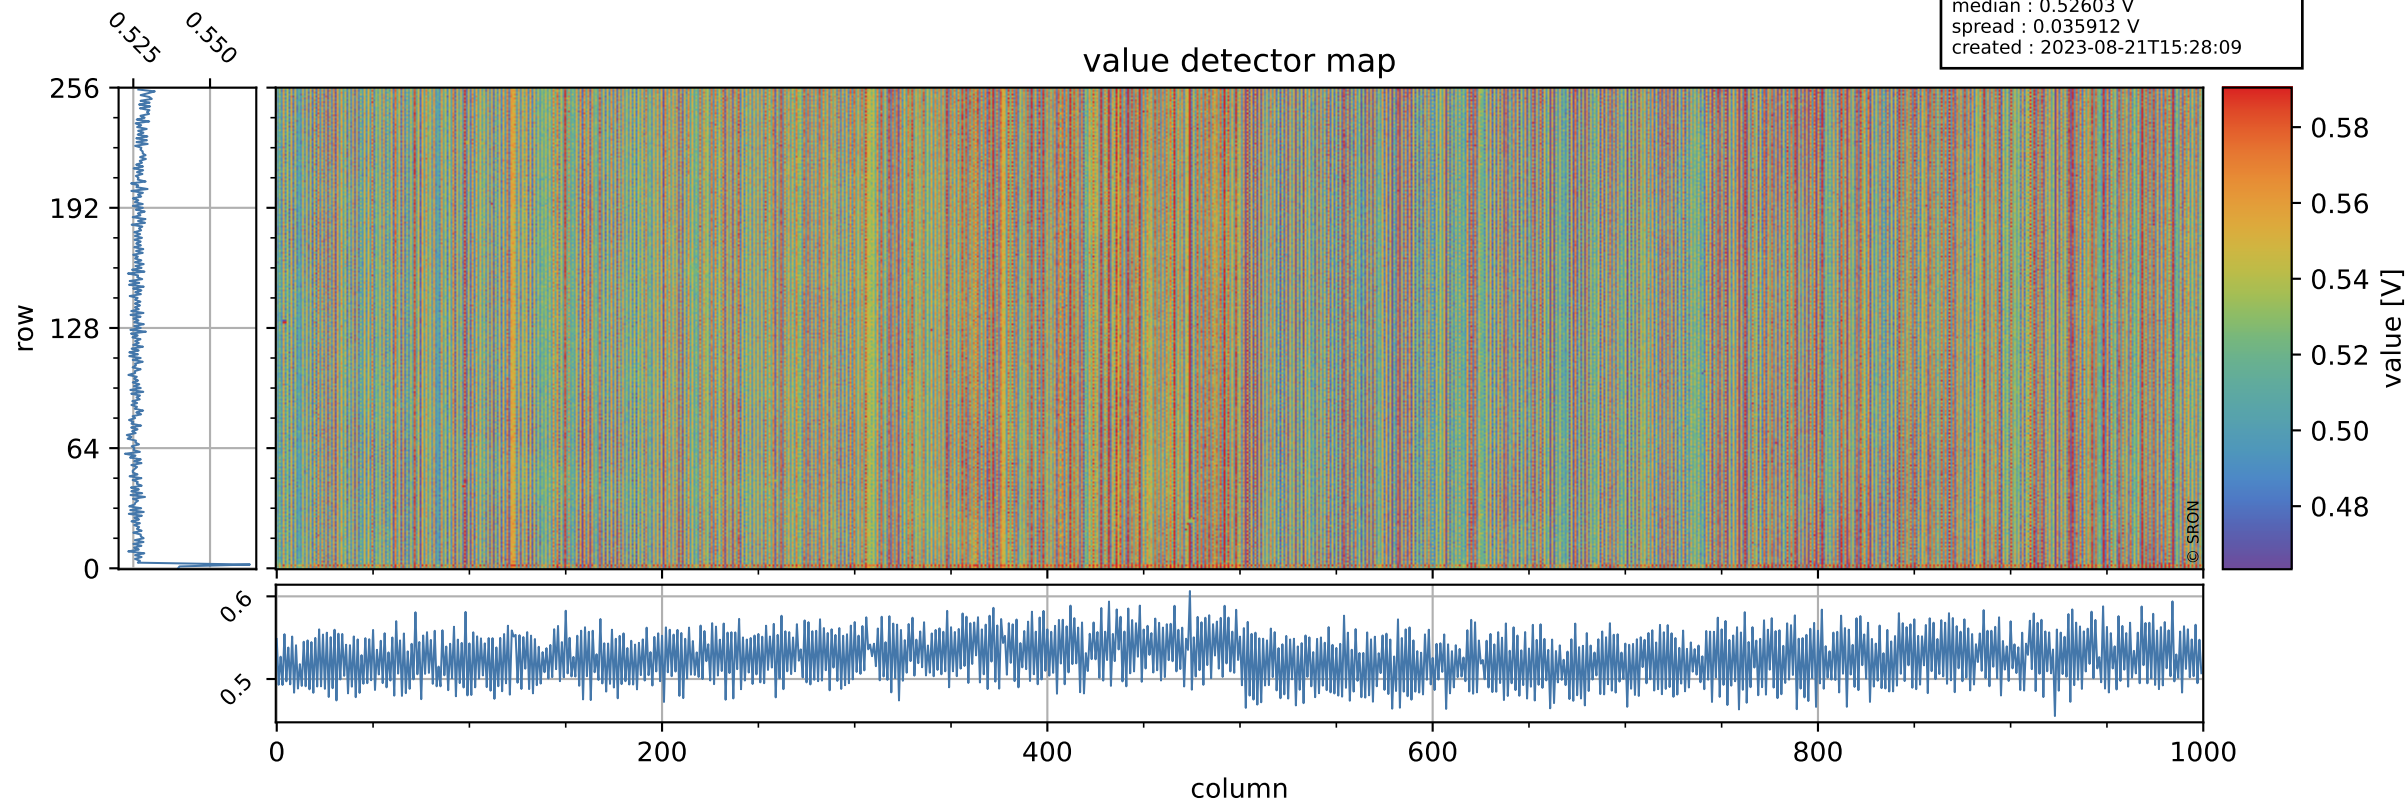

Tropomi SWIR offset (official)

orbits : 20 in [27712, 27757]
coverage : 2023-02-17 / 2023-02-20
median : 0.52603 V
spread : 0.035912 V
created : 2023-08-21T15:28:09

value detector map

Tropomi SWIR offset (official)

orbits : 20 in [27712, 27757]
coverage : 2023-02-17 / 2023-02-20
median : 28.2 μV
spread : 14.35 μV
created : 2023-08-21T15:28:09

Tropomi SWIR offset (official)

orbits : 20 in [27712, 27757]
coverage : 2023-02-17 / 2023-02-20
median : 0.014629 mV
spread : 0.41085 mV
created : 2023-08-21T15:28:10

value compared with SWIR offset CKD

Tropomi SWIR offset (official) ground-tracks of Sentinel-5P

orbits : 20 in [27712, 27757]
coverage : 2023-02-17 / 2023-02-20
created : 2023-08-21T15:28:10

Tropomi SWIR offset (official)

orbits : [2827, 27757]
coverage : 2018-04-30 / 2023-02-20
created : 2023-08-21T15:28:10

trend of detector median & temperatures