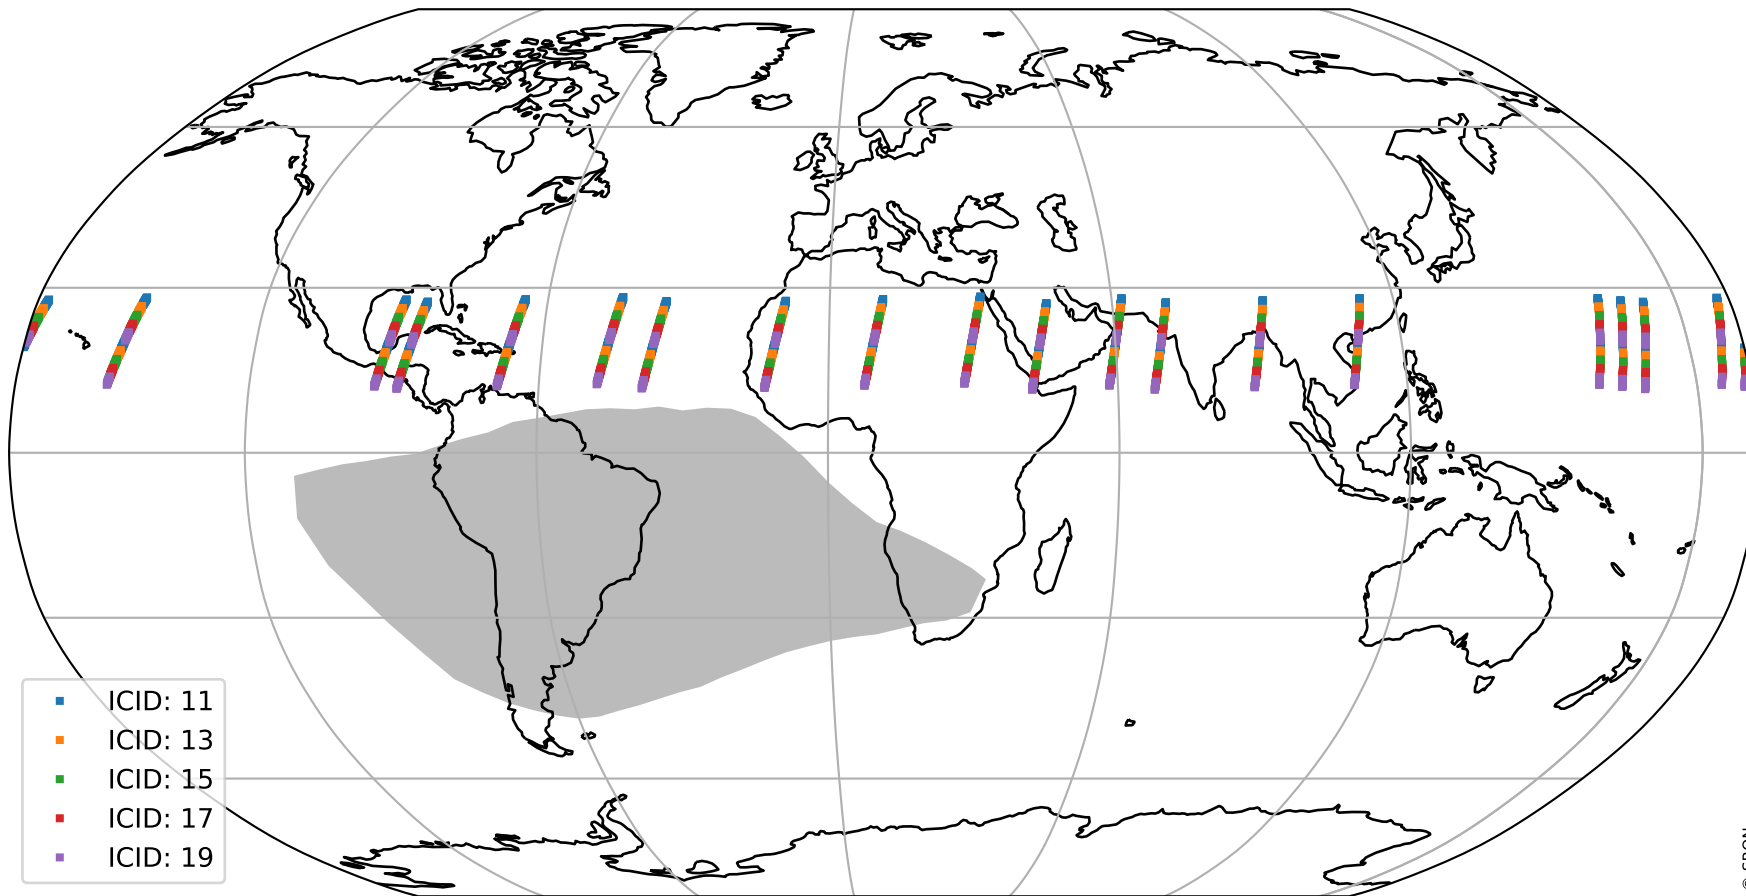

# Tropomi SWIR offset (official)

orbits : 19 in [27727, 27772]  
coverage : 2023-02-18 / 2023-02-21  
median : 27.917  $\mu\text{V}$   
spread : 14.253  $\mu\text{V}$   
created : 2023-08-21T15:28:12

# Tropomi SWIR offset (official)

orbits : 19 in [27727, 27772]  
coverage : 2023-02-18 / 2023-02-21  
median : 0.014381 mV  
spread : 0.40965 mV  
created : 2023-08-21T15:28:12

value compared with SWIR offset CKD

# Tropomi SWIR offset (official) ground-tracks of Sentinel-5P

orbits : 19 in [27727, 27772]  
coverage : 2023-02-18 / 2023-02-21  
created : 2023-08-21T15:28:12

# Tropomi SWIR offset (official)

orbits : [2827, 27772]  
coverage : 2018-04-30 / 2023-02-21  
created : 2023-08-21T15:28:13