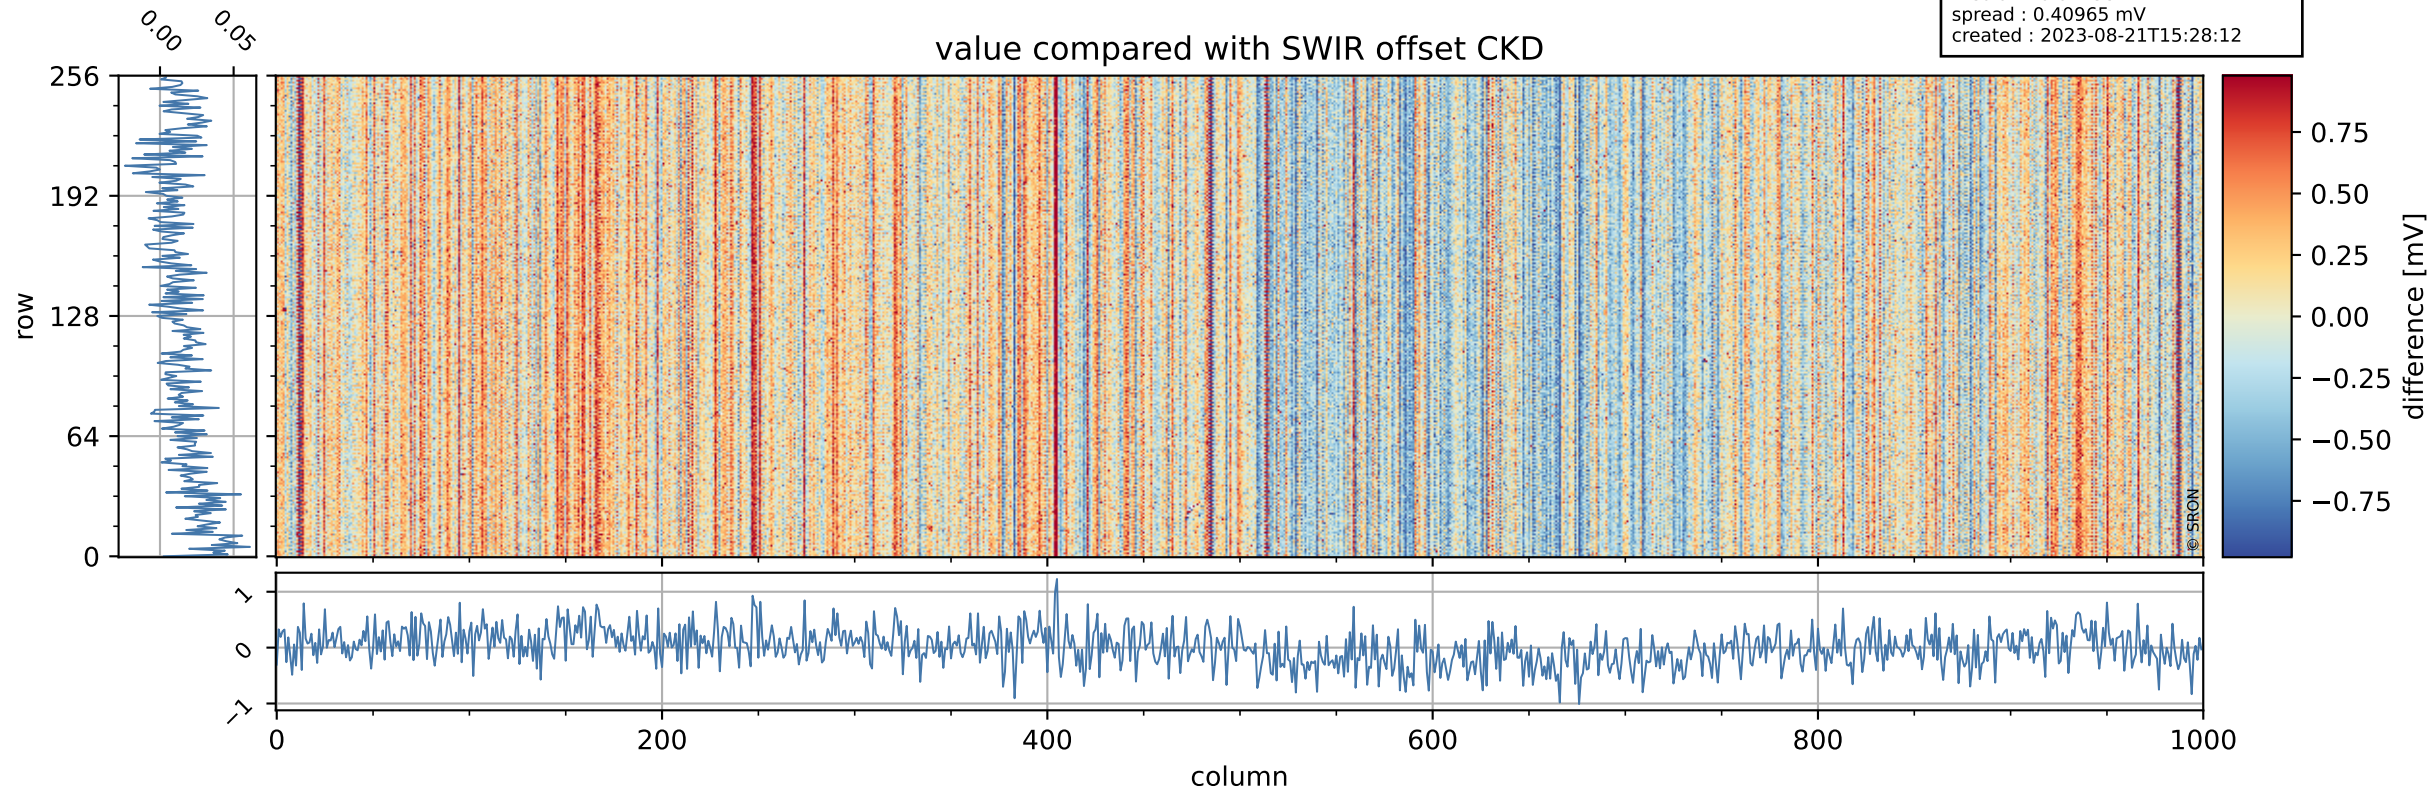

## value detector map

# Tropomi SWIR offset (official)

orbits : 19 in [27727, 27772]  
coverage : 2023-02-18 / 2023-02-21  
median : 27.917  $\mu\text{V}$   
spread : 14.253  $\mu\text{V}$   
created : 2023-08-21T15:28:12

# Tropomi SWIR offset (official)

orbits : 19 in [27727, 27772]  
coverage : 2023-02-18 / 2023-02-21  
median : 0.014381 mV  
spread : 0.40965 mV  
created : 2023-08-21T15:28:12

value compared with SWIR offset CKD

# Tropomi SWIR offset (official) ground-tracks of Sentinel-5P

orbits : 19 in [27727, 27772]  
coverage : 2023-02-18 / 2023-02-21  
created : 2023-08-21T15:28:12