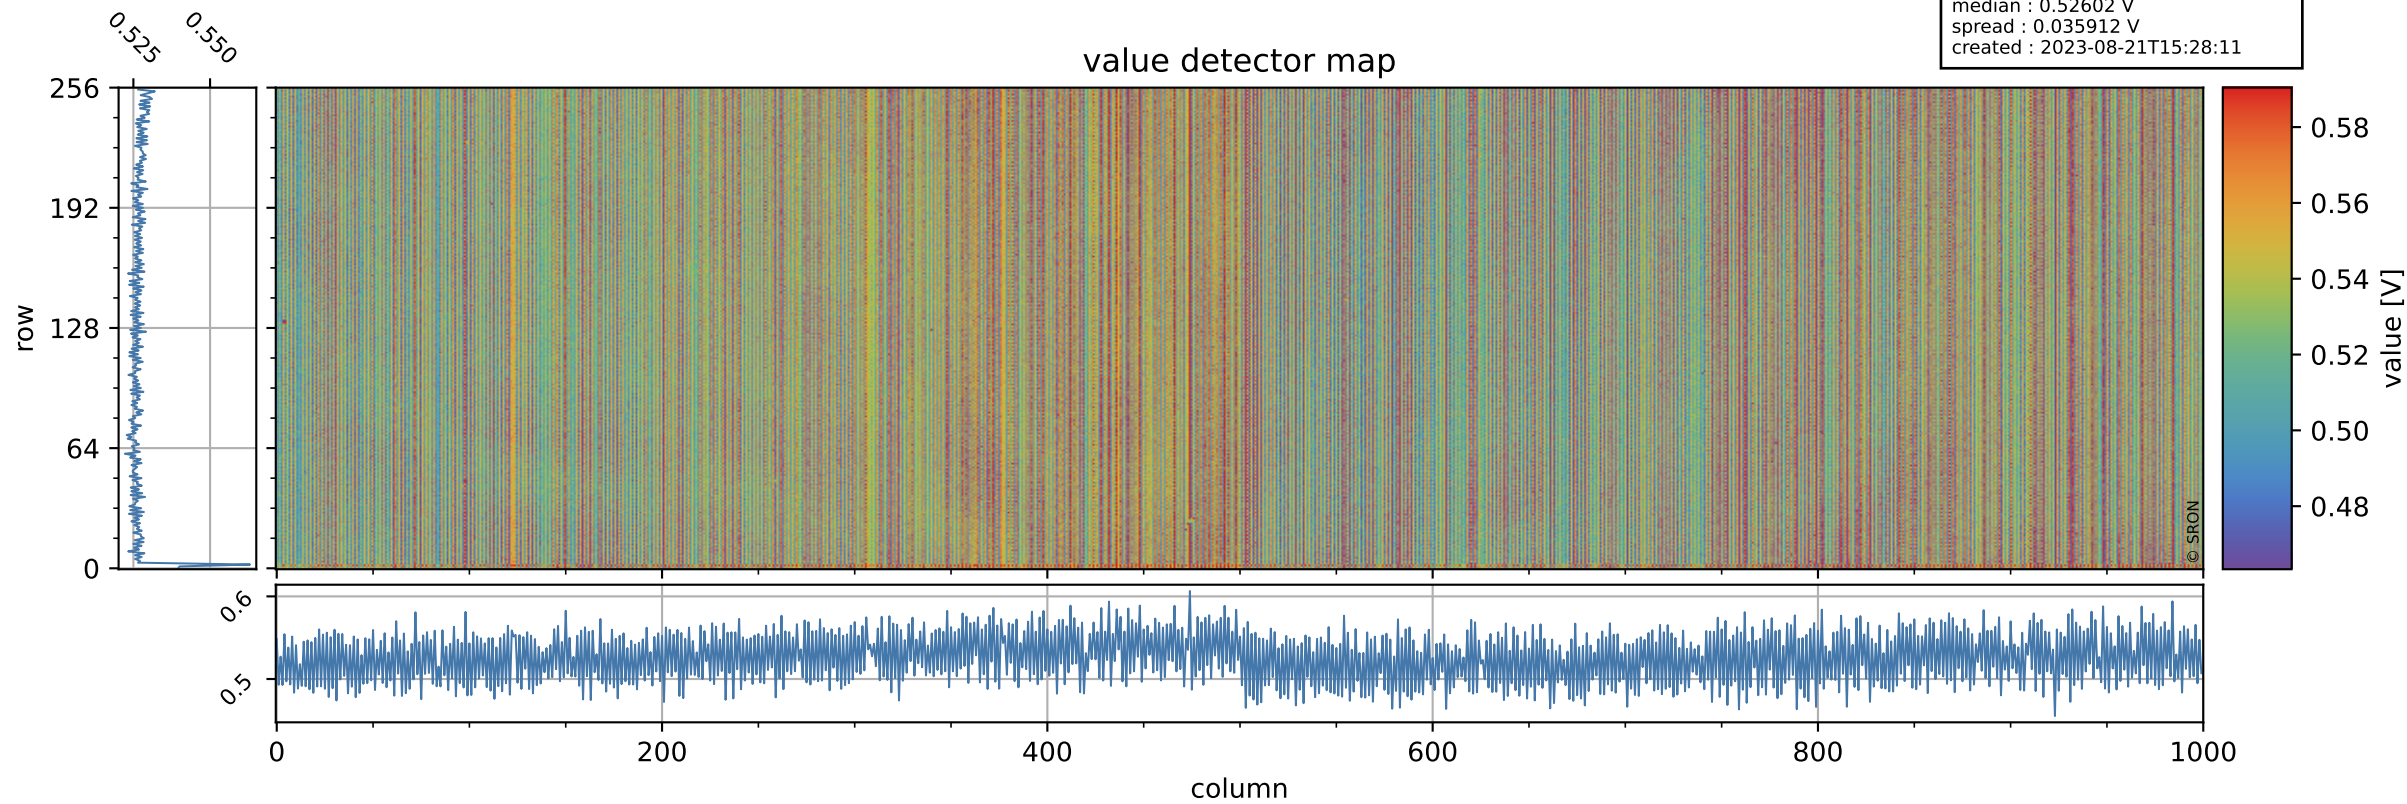

# Tropomi SWIR offset (official)

orbits : 19 in [27727, 27772]  
coverage : 2023-02-18 / 2023-02-21  
median : 0.52602 V  
spread : 0.035912 V  
created : 2023-08-21T15:28:11

## value detector map

# Tropomi SWIR offset (official)

orbits : 19 in [27727, 27772]  
coverage : 2023-02-18 / 2023-02-21  
median : 27.917  $\mu\text{V}$   
spread : 14.253  $\mu\text{V}$   
created : 2023-08-21T15:28:12

# Tropomi SWIR offset (official) ground-tracks of Sentinel-5P

orbits : 19 in [27727, 27772]  
coverage : 2023-02-18 / 2023-02-21  
created : 2023-08-21T15:28:12