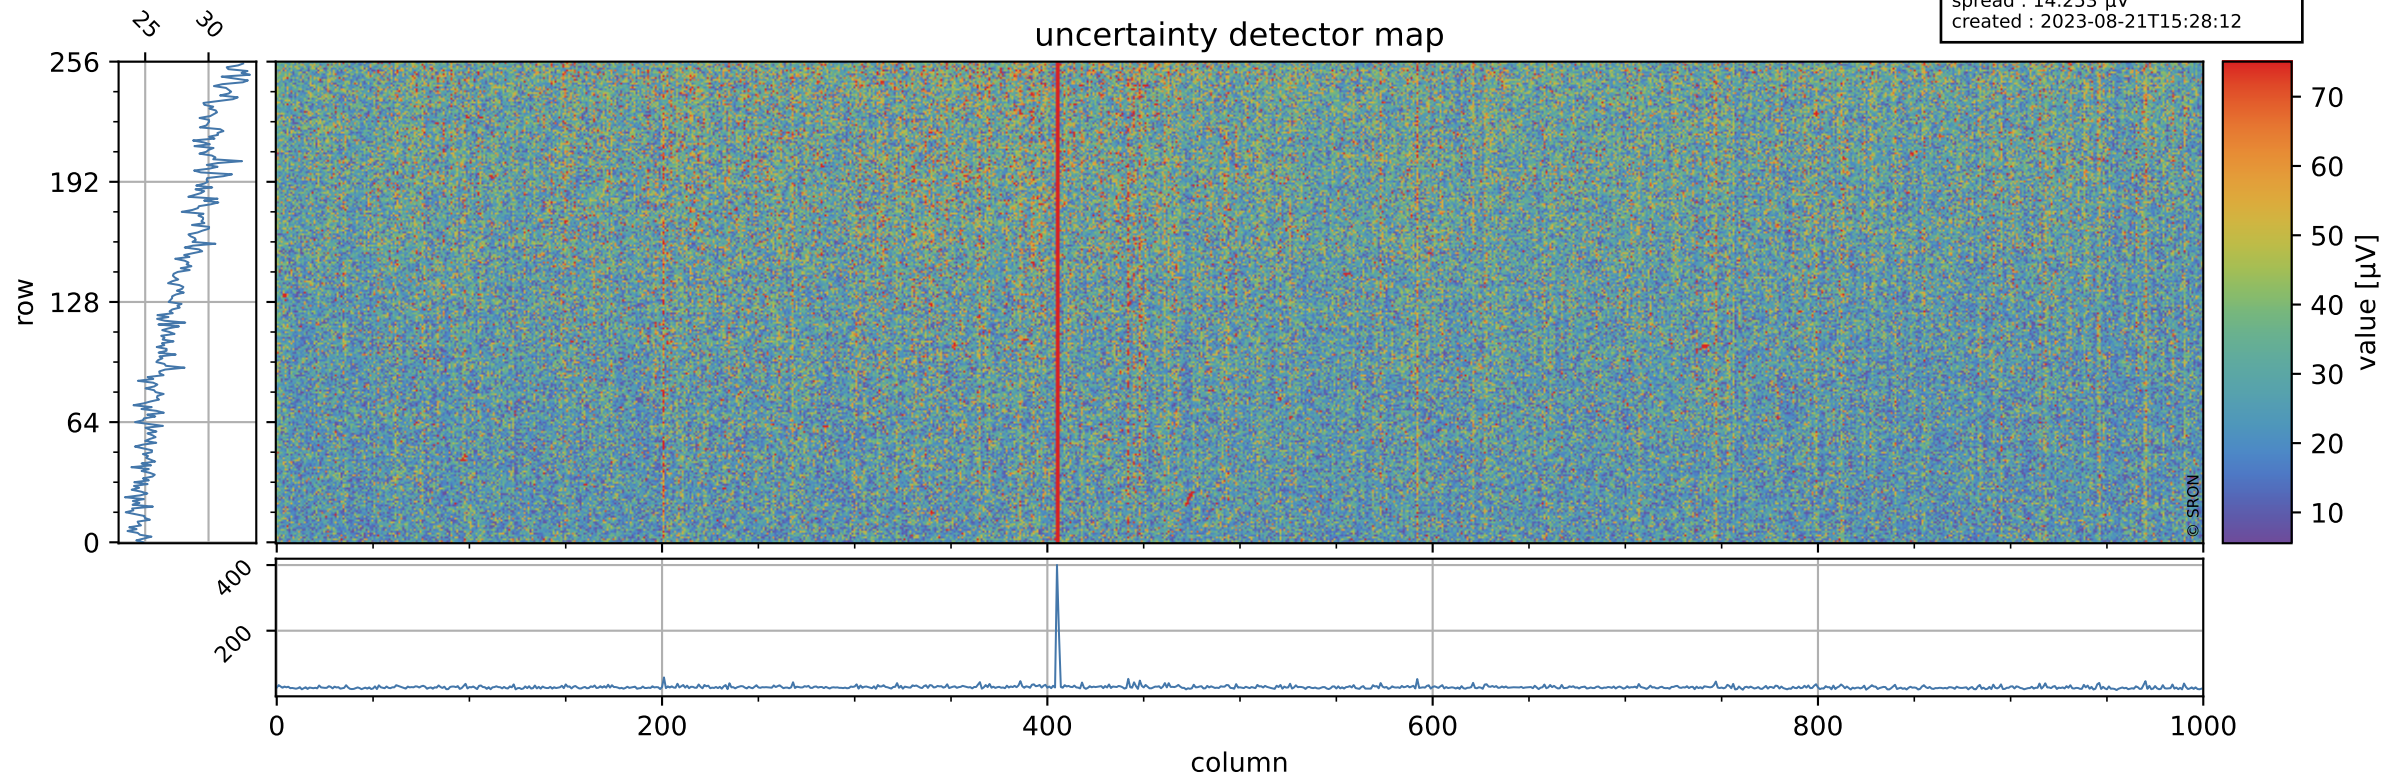

# Tropomi SWIR offset (official)

orbits : 19 in [27727, 27772]  
coverage : 2023-02-18 / 2023-02-21  
median : 0.52602 V  
spread : 0.035912 V  
created : 2023-08-21T15:28:11

## value detector map

# Tropomi SWIR offset (official)

orbits : 19 in [27727, 27772]  
coverage : 2023-02-18 / 2023-02-21  
median : 27.917  $\mu\text{V}$   
spread : 14.253  $\mu\text{V}$   
created : 2023-08-21T15:28:12

# Tropomi SWIR offset (official) ground-tracks of Sentinel-5P

orbits : 19 in [27727, 27772]  
coverage : 2023-02-18 / 2023-02-21  
created : 2023-08-21T15:28:12