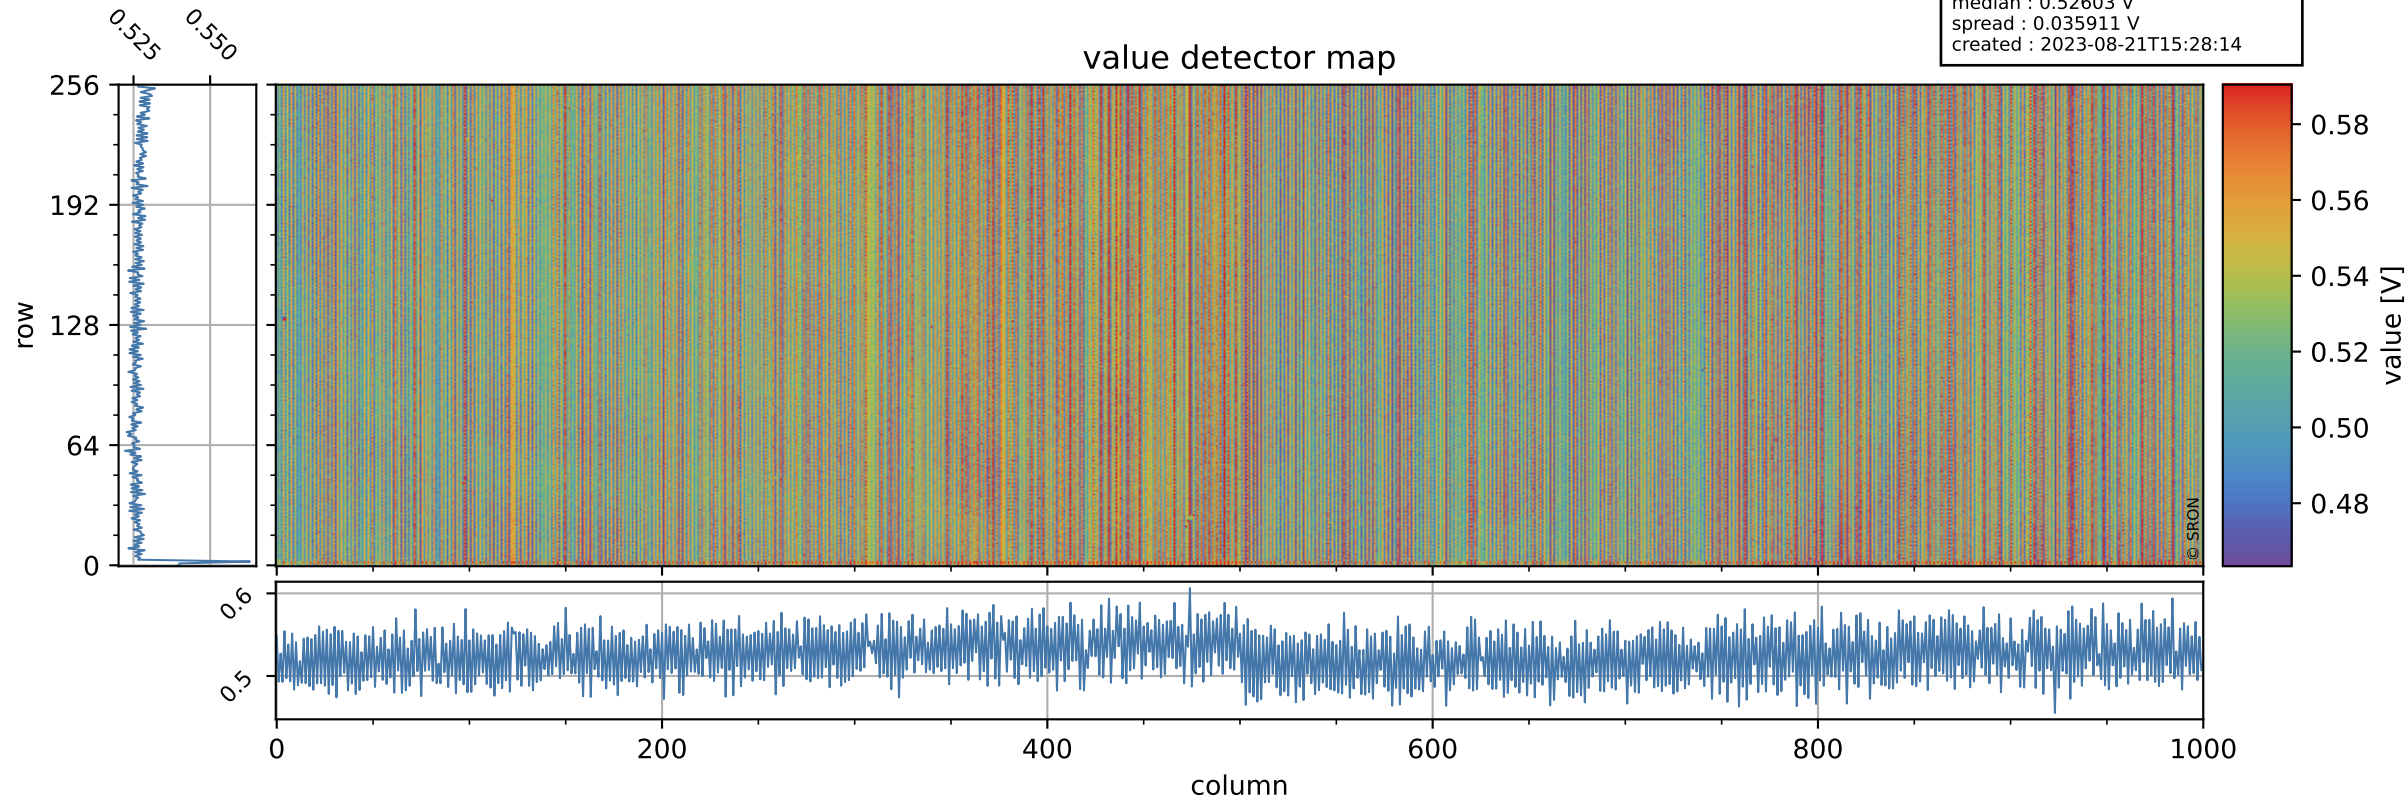

Tropomi SWIR offset (official)

orbits : 20 in [27742, 27787]
coverage : 2023-02-19 / 2023-02-22
median : 0.52603 V
spread : 0.035911 V
created : 2023-08-21T15:28:14

value detector map

Tropomi SWIR offset (official)

orbits : 20 in [27742, 27787]
coverage : 2023-02-19 / 2023-02-22
median : 27.787 μV
spread : 14.239 μV
created : 2023-08-21T15:28:14

Tropomi SWIR offset (official)

orbits : 20 in [27742, 27787]
coverage : 2023-02-19 / 2023-02-22
median : 0.016669 mV
spread : 0.40965 mV
created : 2023-08-21T15:28:14

value compared with SWIR offset CKD

Tropomi SWIR offset (official) ground-tracks of Sentinel-5P

orbits : 20 in [27742, 27787]
coverage : 2023-02-19 / 2023-02-22
created : 2023-08-21T15:28:15

Tropomi SWIR offset (official)

orbits : [2827, 27787]
coverage : 2018-04-30 / 2023-02-22
created : 2023-08-21T15:28:15

trend of detector median & temperatures