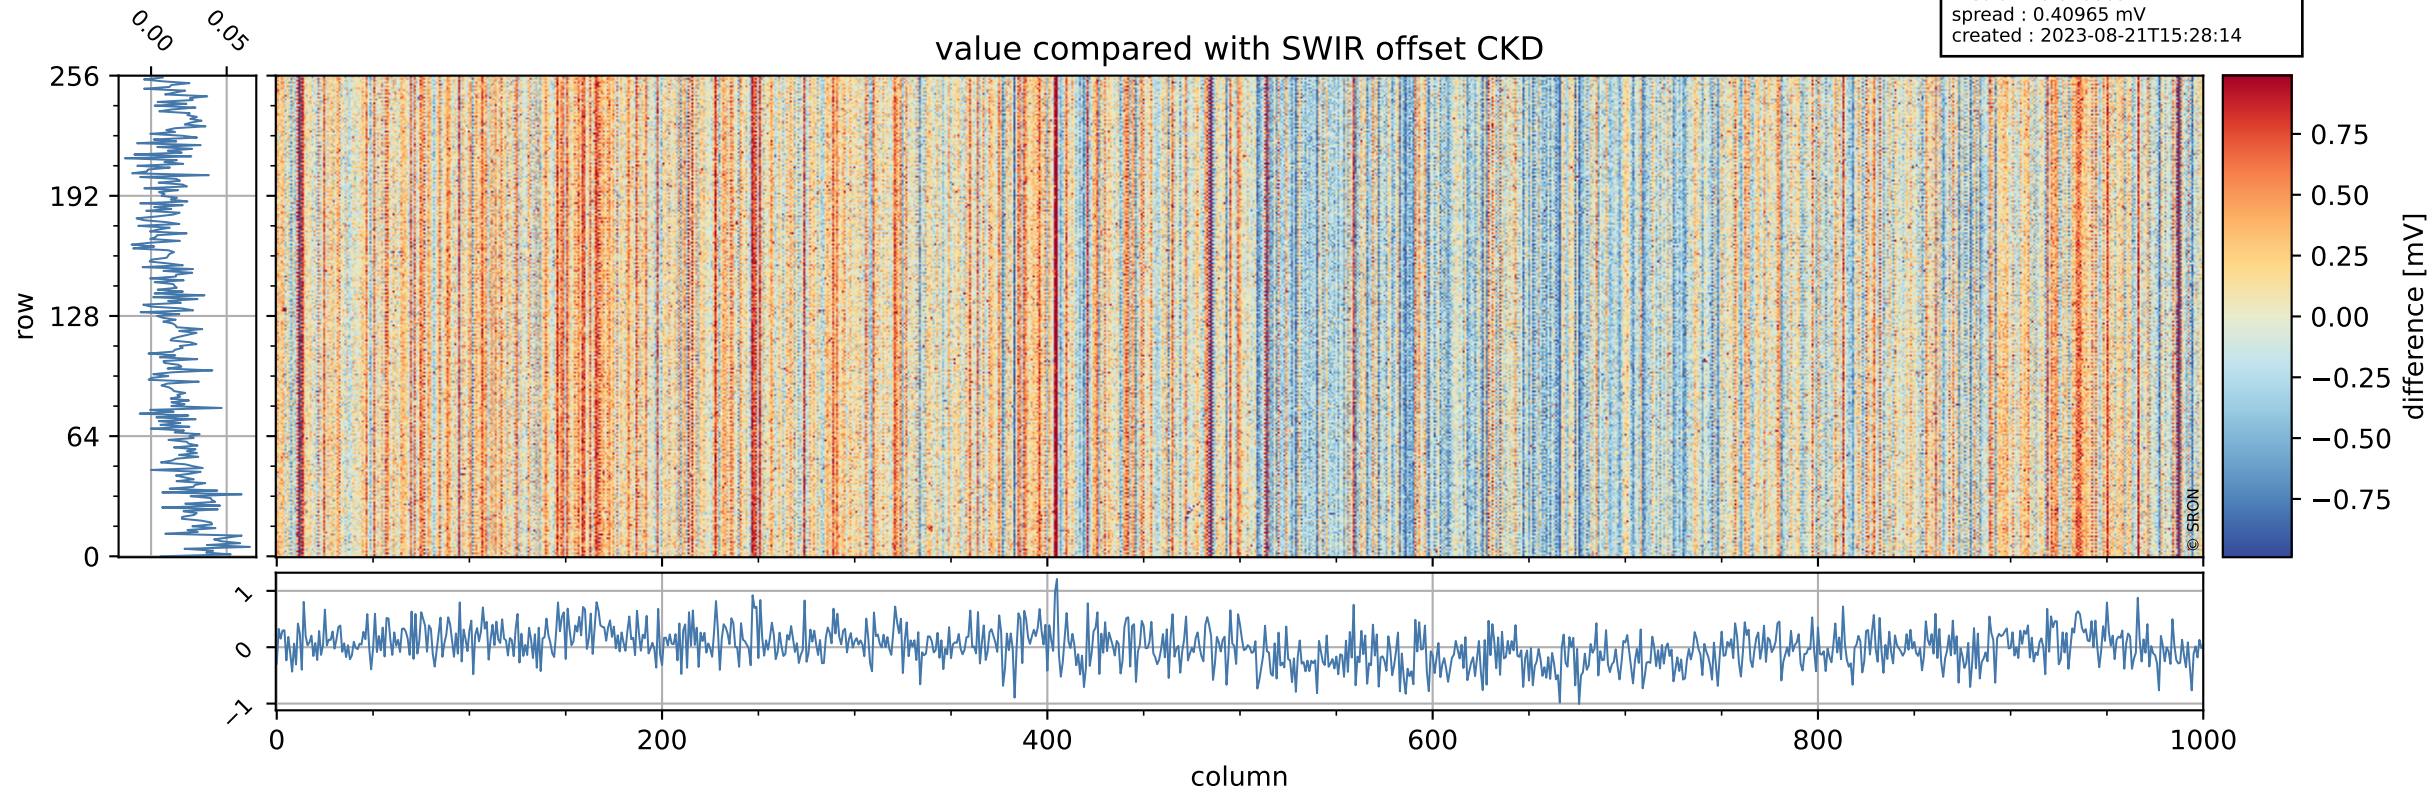

Tropomi SWIR offset (official)

orbits : 20 in [27742, 27787]
coverage : 2023-02-19 / 2023-02-22
median : 0.52603 V
spread : 0.035911 V
created : 2023-08-21T15:28:14

value detector map

Tropomi SWIR offset (official)

orbits : 20 in [27742, 27787]
coverage : 2023-02-19 / 2023-02-22
median : 27.787 μV
spread : 14.239 μV
created : 2023-08-21T15:28:14

Tropomi SWIR offset (official)

orbits : 20 in [27742, 27787]
coverage : 2023-02-19 / 2023-02-22
median : 0.016669 mV
spread : 0.40965 mV
created : 2023-08-21T15:28:14

value compared with SWIR offset CKD

Tropomi SWIR offset (official) ground-tracks of Sentinel-5P

orbits : 20 in [27742, 27787]
coverage : 2023-02-19 / 2023-02-22
created : 2023-08-21T15:28:15

Tropomi SWIR offset (official)

orbits : [2827, 27787]
coverage : 2018-04-30 / 2023-02-22
created : 2023-08-21T15:28:15

trend of detector median & temperatures