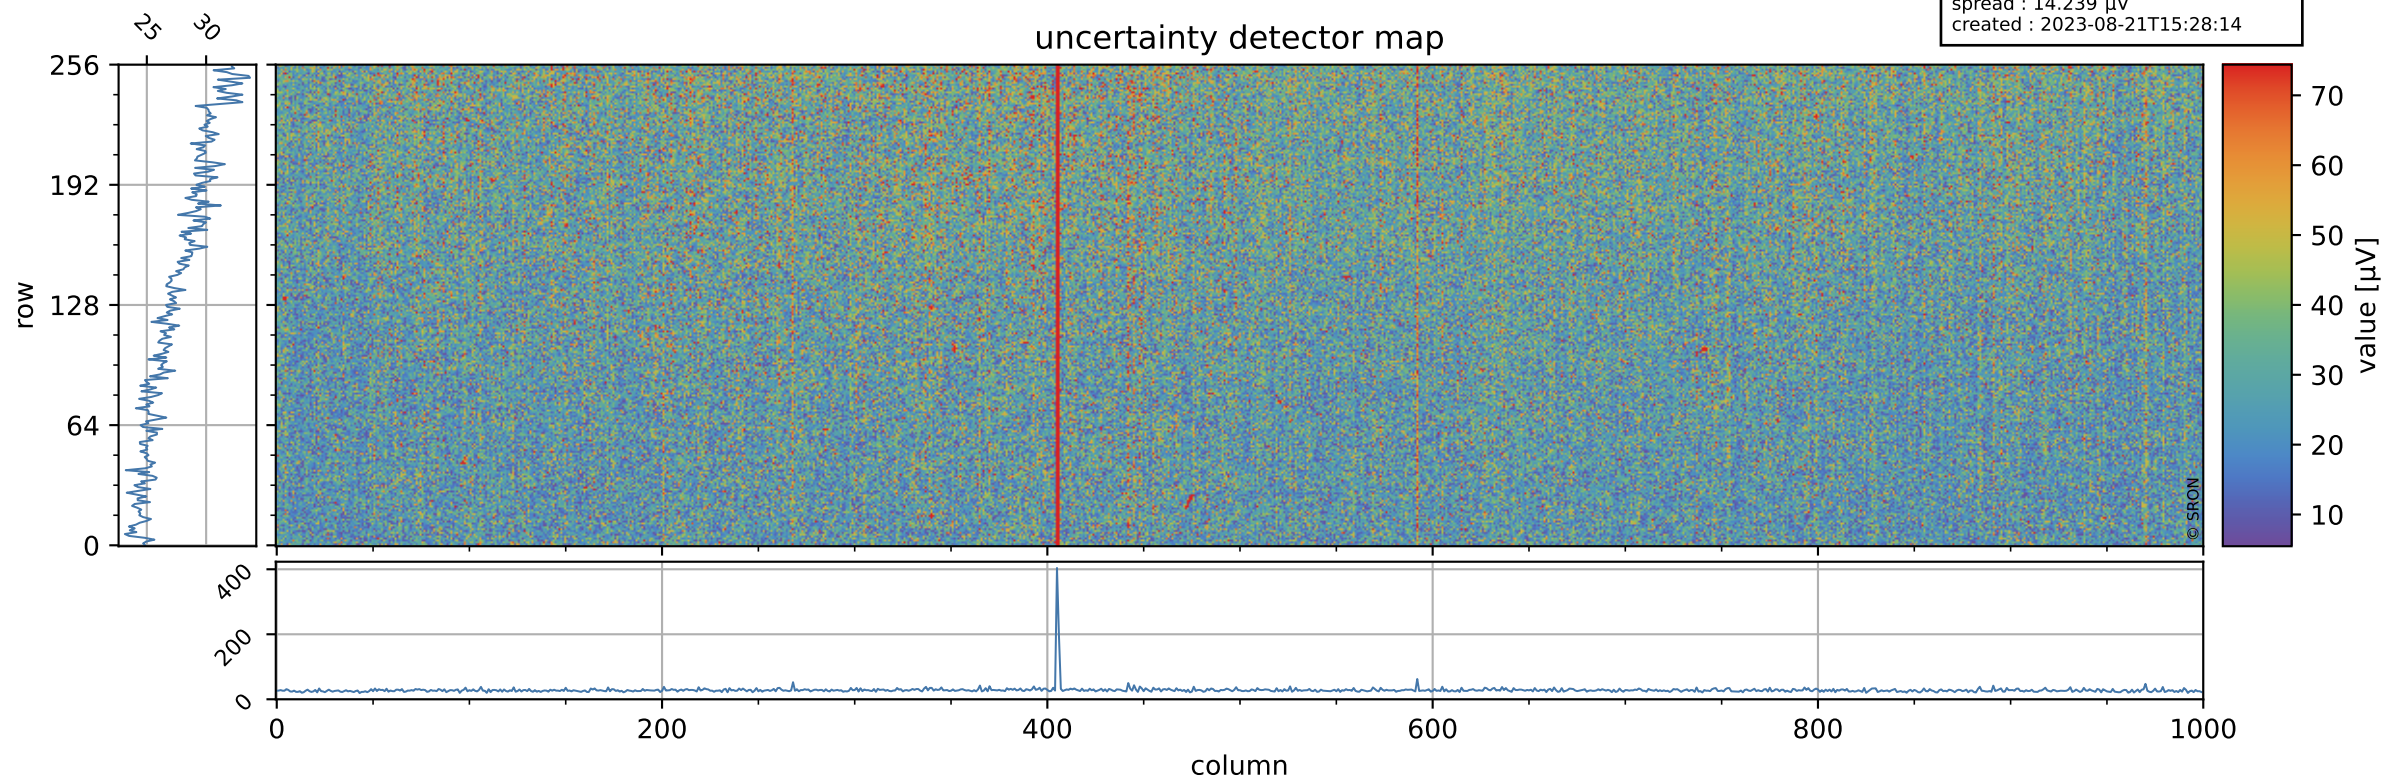

Tropomi SWIR offset (official)

orbits : 20 in [27742, 27787]
coverage : 2023-02-19 / 2023-02-22
median : 0.52603 V
spread : 0.035911 V
created : 2023-08-21T15:28:14

value detector map

Tropomi SWIR offset (official)

orbits : 20 in [27742, 27787]
coverage : 2023-02-19 / 2023-02-22
median : 27.787 μV
spread : 14.239 μV
created : 2023-08-21T15:28:14

Tropomi SWIR offset (official)

orbits : 20 in [27742, 27787]
coverage : 2023-02-19 / 2023-02-22
median : 0.016669 mV
spread : 0.40965 mV
created : 2023-08-21T15:28:14

value compared with SWIR offset CKD

Tropomi SWIR offset (official) ground-tracks of Sentinel-5P

orbits : 20 in [27742, 27787]
coverage : 2023-02-19 / 2023-02-22
created : 2023-08-21T15:28:15

Tropomi SWIR offset (official)

orbits : [2827, 27787]
coverage : 2018-04-30 / 2023-02-22
created : 2023-08-21T15:28:15

trend of detector median & temperatures