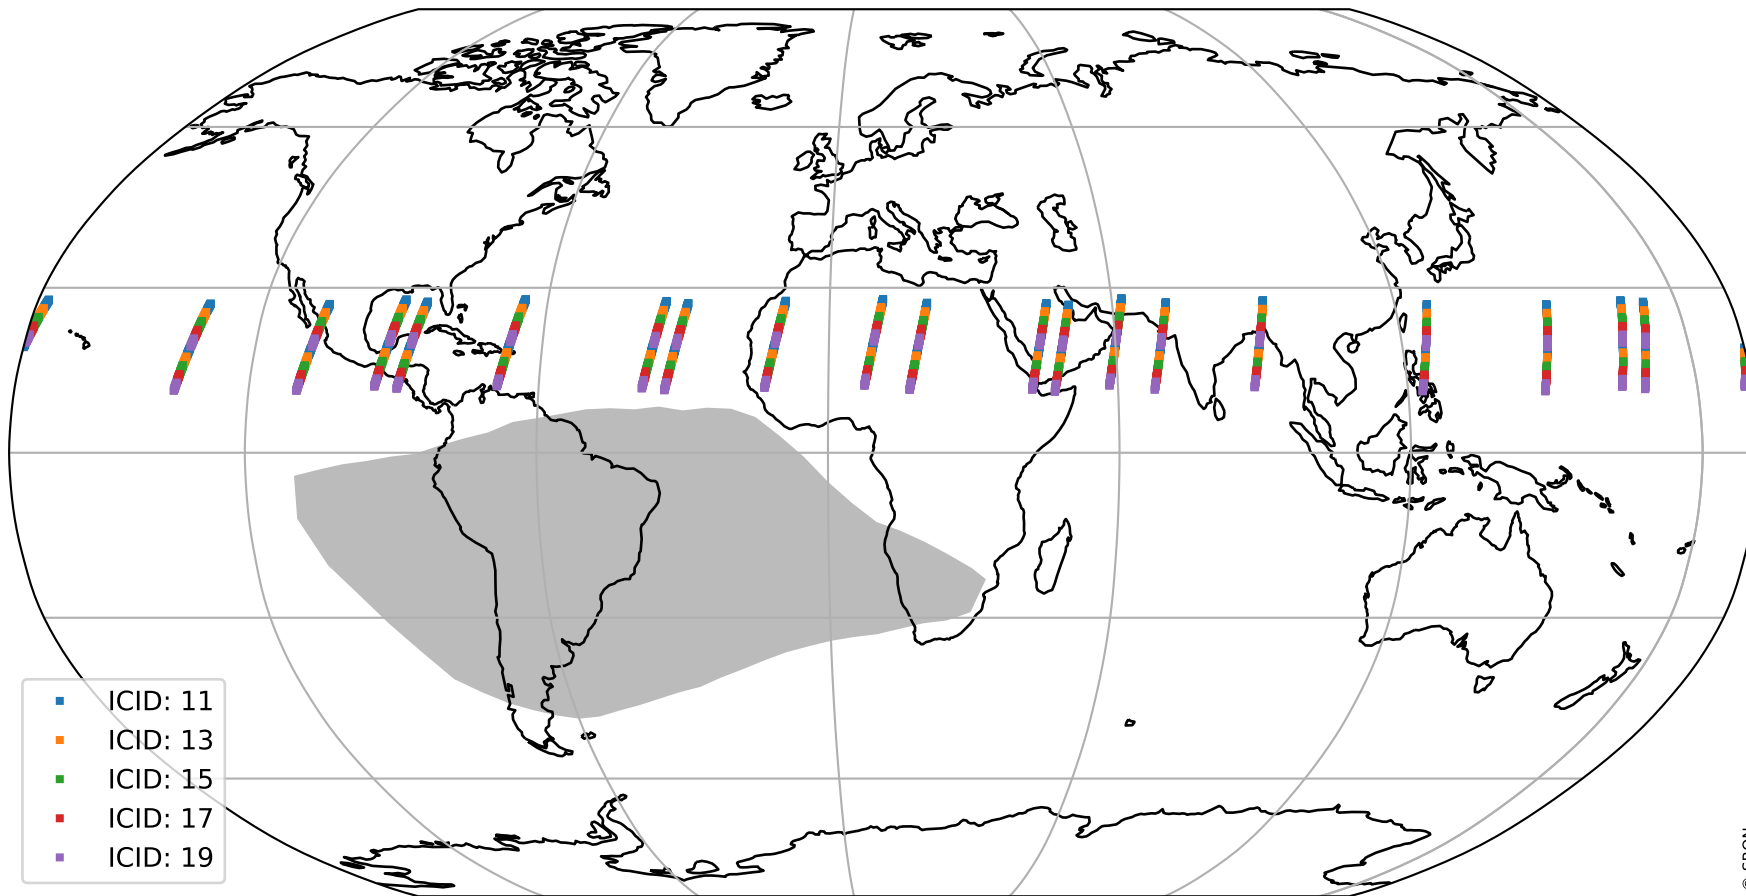

Tropomi SWIR offset (official)

orbits : 20 in [27742, 27787]
coverage : 2023-02-19 / 2023-02-22
median : 0.52603 V
spread : 0.035911 V
created : 2023-08-21T15:28:14

value detector map

Tropomi SWIR offset (official)

orbits : 20 in [27742, 27787]
coverage : 2023-02-19 / 2023-02-22
median : 27.787 μV
spread : 14.239 μV
created : 2023-08-21T15:28:14

Tropomi SWIR offset (official)

orbits : 20 in [27742, 27787]
coverage : 2023-02-19 / 2023-02-22
median : 0.016669 mV
spread : 0.40965 mV
created : 2023-08-21T15:28:14

value compared with SWIR offset CKD

Tropomi SWIR offset (official) ground-tracks of Sentinel-5P

orbits : 20 in [27742, 27787]
coverage : 2023-02-19 / 2023-02-22
created : 2023-08-21T15:28:15

Tropomi SWIR offset (official)

orbits : [2827, 27787]
coverage : 2018-04-30 / 2023-02-22
created : 2023-08-21T15:28:15

trend of detector median & temperatures