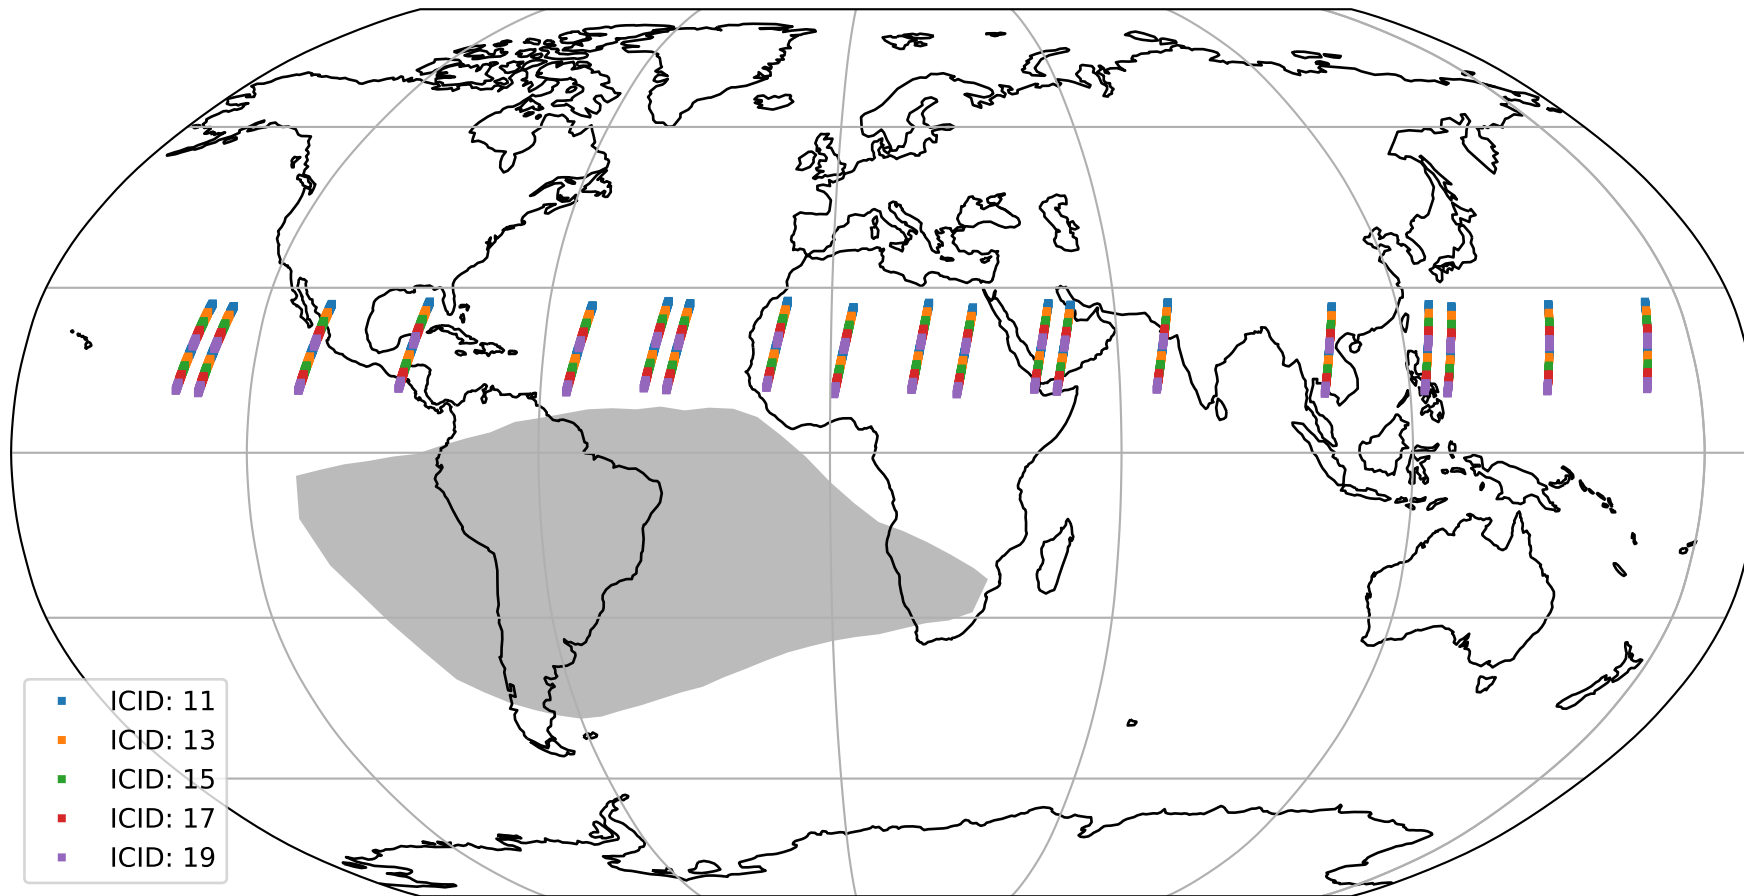

Tropomi SWIR offset (official)

orbits : 19 in [27757, 27802]
coverage : 2023-02-21 / 2023-02-24
median : 0.52602 V
spread : 0.035911 V
created : 2023-08-21T15:28:16

value detector map

Tropomi SWIR offset (official)

orbits : 19 in [27757, 27802]
coverage : 2023-02-21 / 2023-02-24
median : 28.045 μV
spread : 14.339 μV
created : 2023-08-21T15:28:16

Tropomi SWIR offset (official)

orbits : 19 in [27757, 27802]
coverage : 2023-02-21 / 2023-02-24
median : 0.0074237 mV
spread : 0.41163 mV
created : 2023-08-21T15:28:17

value compared with SWIR offset CKD

Tropomi SWIR offset (official) ground-tracks of Sentinel-5P

orbits : 19 in [27757, 27802]
coverage : 2023-02-21 / 2023-02-24
created : 2023-08-21T15:28:17

Tropomi SWIR offset (official)

orbits : [2827, 27802]
coverage : 2018-04-30 / 2023-02-24
created : 2023-08-21T15:28:17

trend of detector median & temperatures