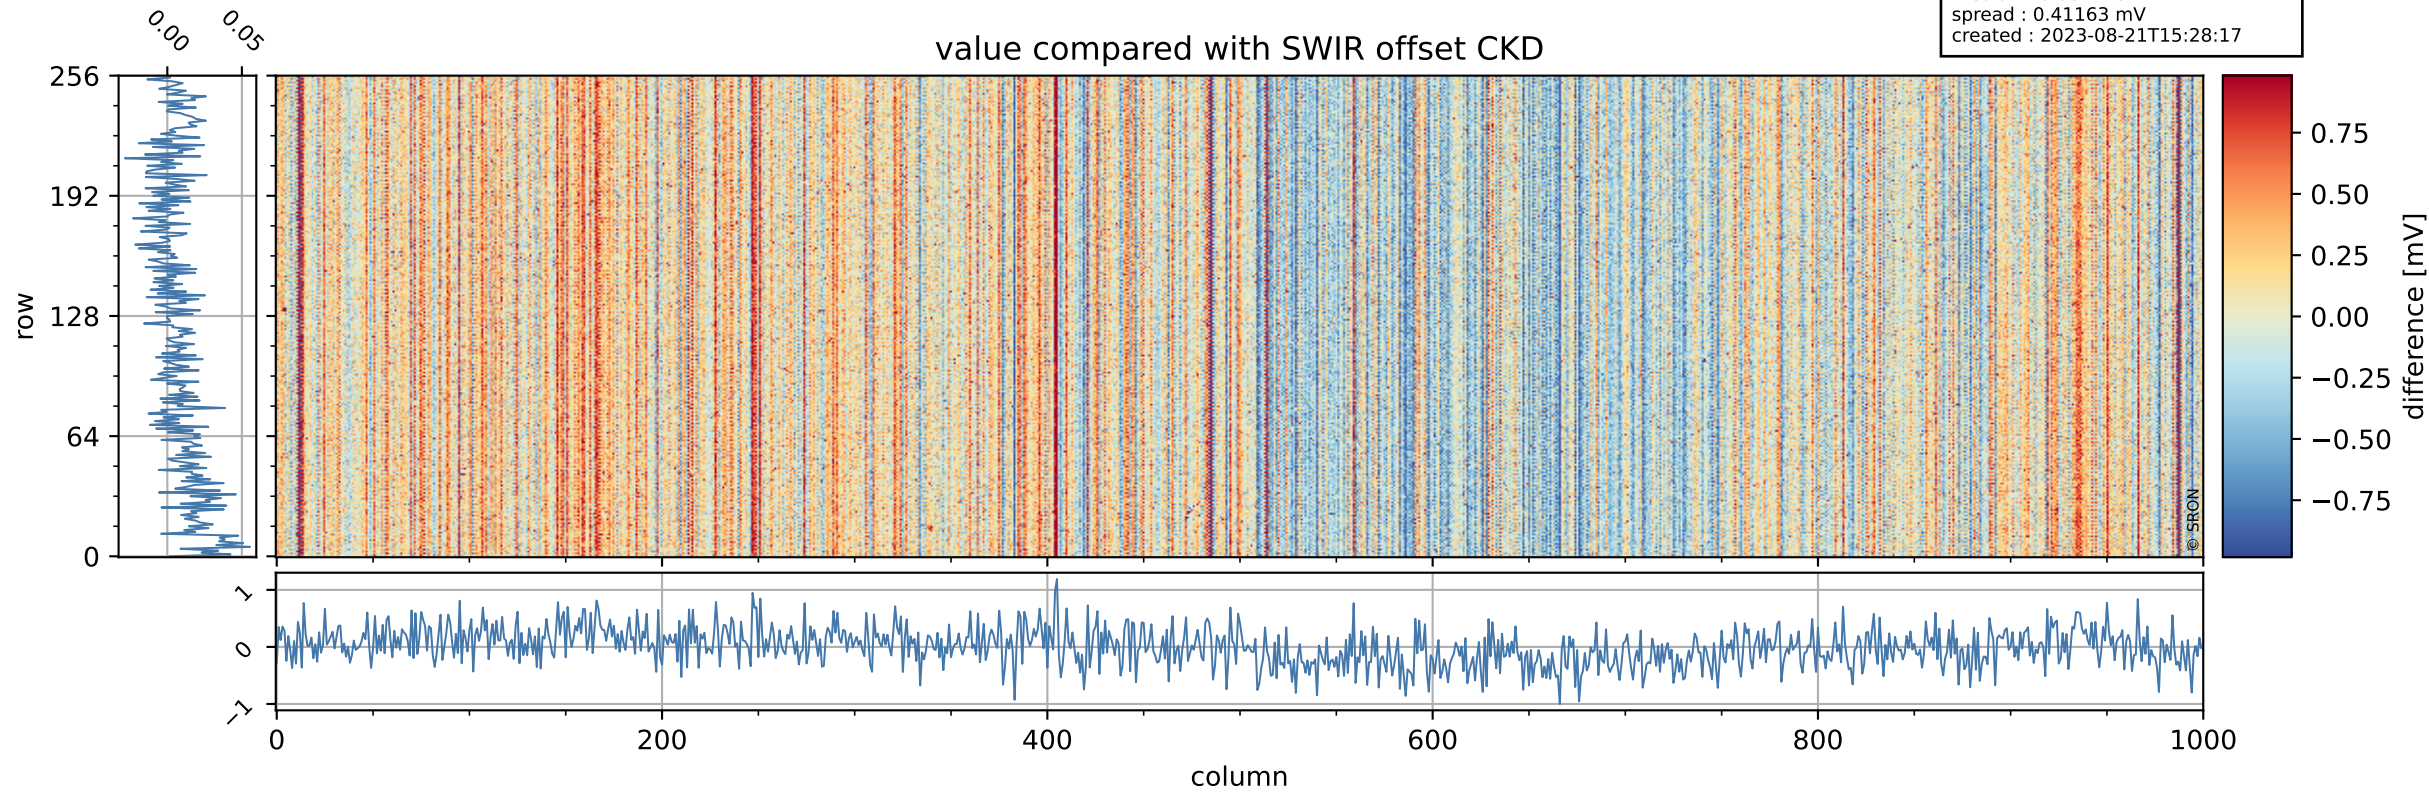

Tropomi SWIR offset (official)

orbits : 19 in [27757, 27802]
coverage : 2023-02-21 / 2023-02-24
median : 0.52602 V
spread : 0.035911 V
created : 2023-08-21T15:28:16

value detector map

Tropomi SWIR offset (official)

orbits : 19 in [27757, 27802]
coverage : 2023-02-21 / 2023-02-24
median : 28.045 μV
spread : 14.339 μV
created : 2023-08-21T15:28:16

Tropomi SWIR offset (official)

orbits : 19 in [27757, 27802]
coverage : 2023-02-21 / 2023-02-24
median : 0.0074237 mV
spread : 0.41163 mV
created : 2023-08-21T15:28:17

value compared with SWIR offset CKD

Tropomi SWIR offset (official) ground-tracks of Sentinel-5P

orbits : 19 in [27757, 27802]
coverage : 2023-02-21 / 2023-02-24
created : 2023-08-21T15:28:17

Tropomi SWIR offset (official)

orbits : [2827, 27802]
coverage : 2018-04-30 / 2023-02-24
created : 2023-08-21T15:28:17

trend of detector median & temperatures