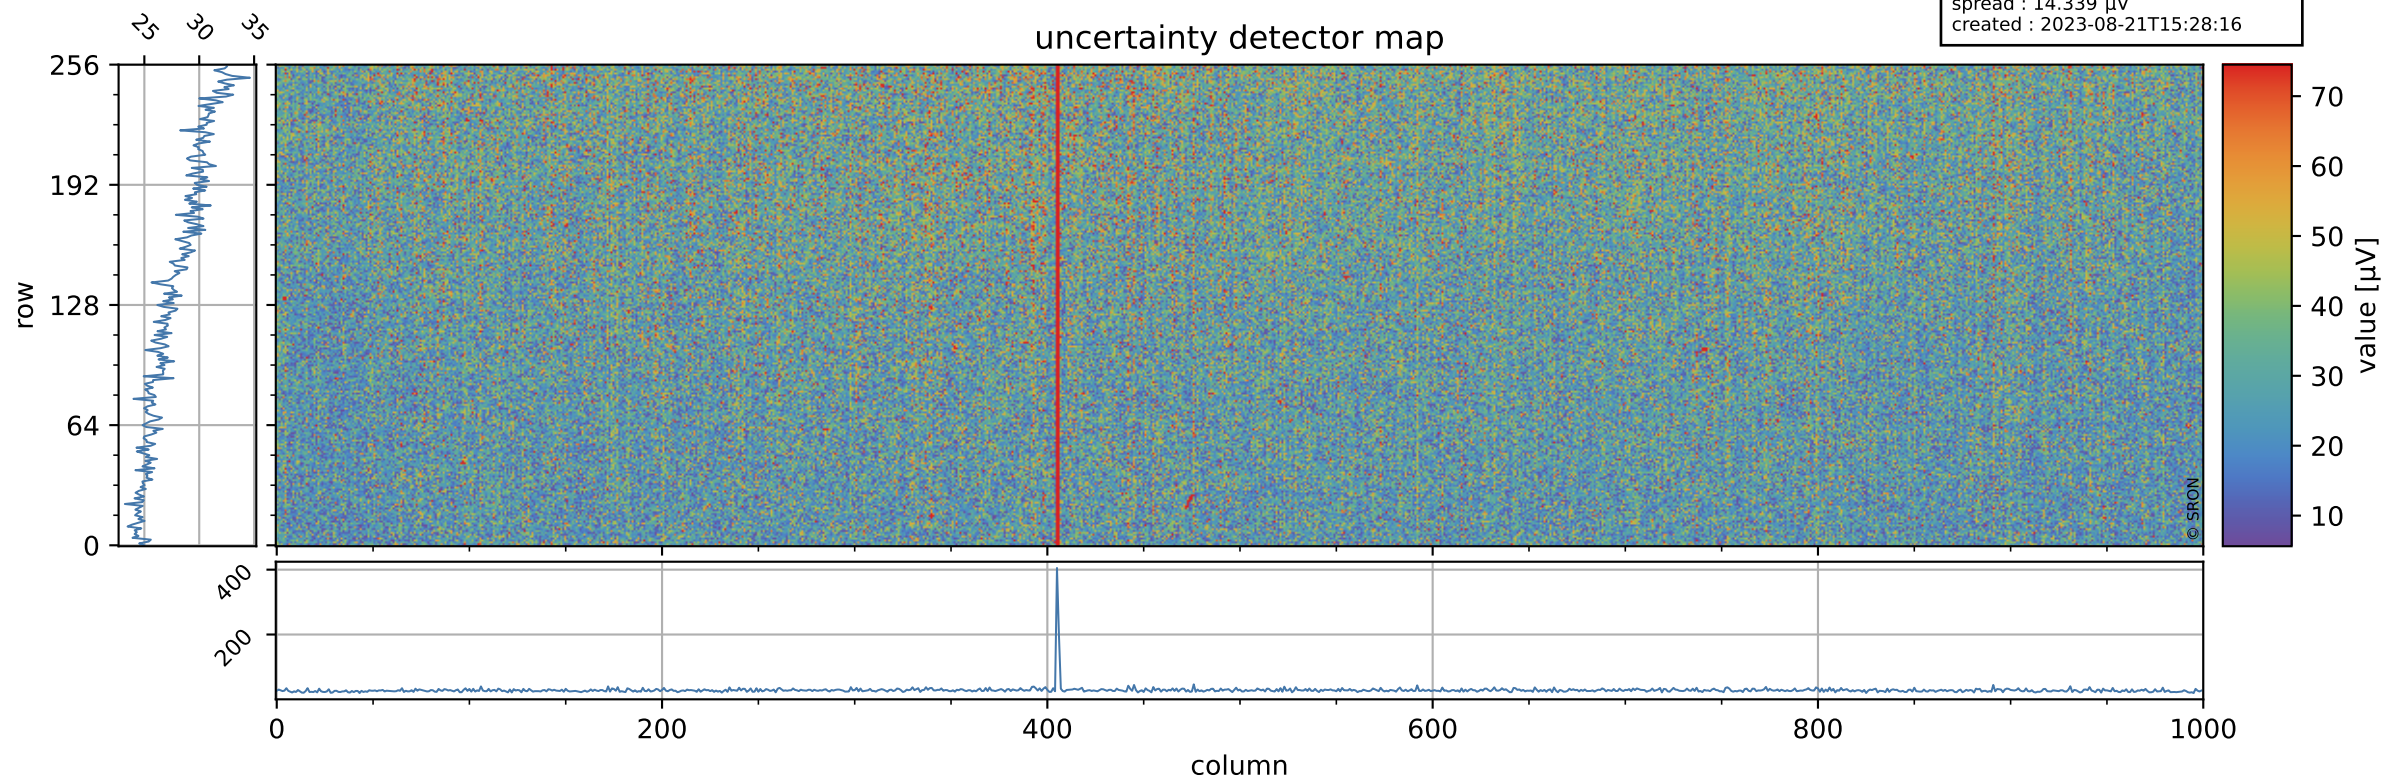

Tropomi SWIR offset (official)

orbits : 19 in [27757, 27802]
coverage : 2023-02-21 / 2023-02-24
median : 0.52602 V
spread : 0.035911 V
created : 2023-08-21T15:28:16

value detector map

Tropomi SWIR offset (official)

orbits : 19 in [27757, 27802]
coverage : 2023-02-21 / 2023-02-24
median : 28.045 μV
spread : 14.339 μV
created : 2023-08-21T15:28:16

Tropomi SWIR offset (official)

orbits : 19 in [27757, 27802]
coverage : 2023-02-21 / 2023-02-24
median : 0.0074237 mV
spread : 0.41163 mV
created : 2023-08-21T15:28:17

value compared with SWIR offset CKD

Tropomi SWIR offset (official) ground-tracks of Sentinel-5P

orbits : 19 in [27757, 27802]
coverage : 2023-02-21 / 2023-02-24
created : 2023-08-21T15:28:17

Tropomi SWIR offset (official)

orbits : [2827, 27802]
coverage : 2018-04-30 / 2023-02-24
created : 2023-08-21T15:28:17

trend of detector median & temperatures