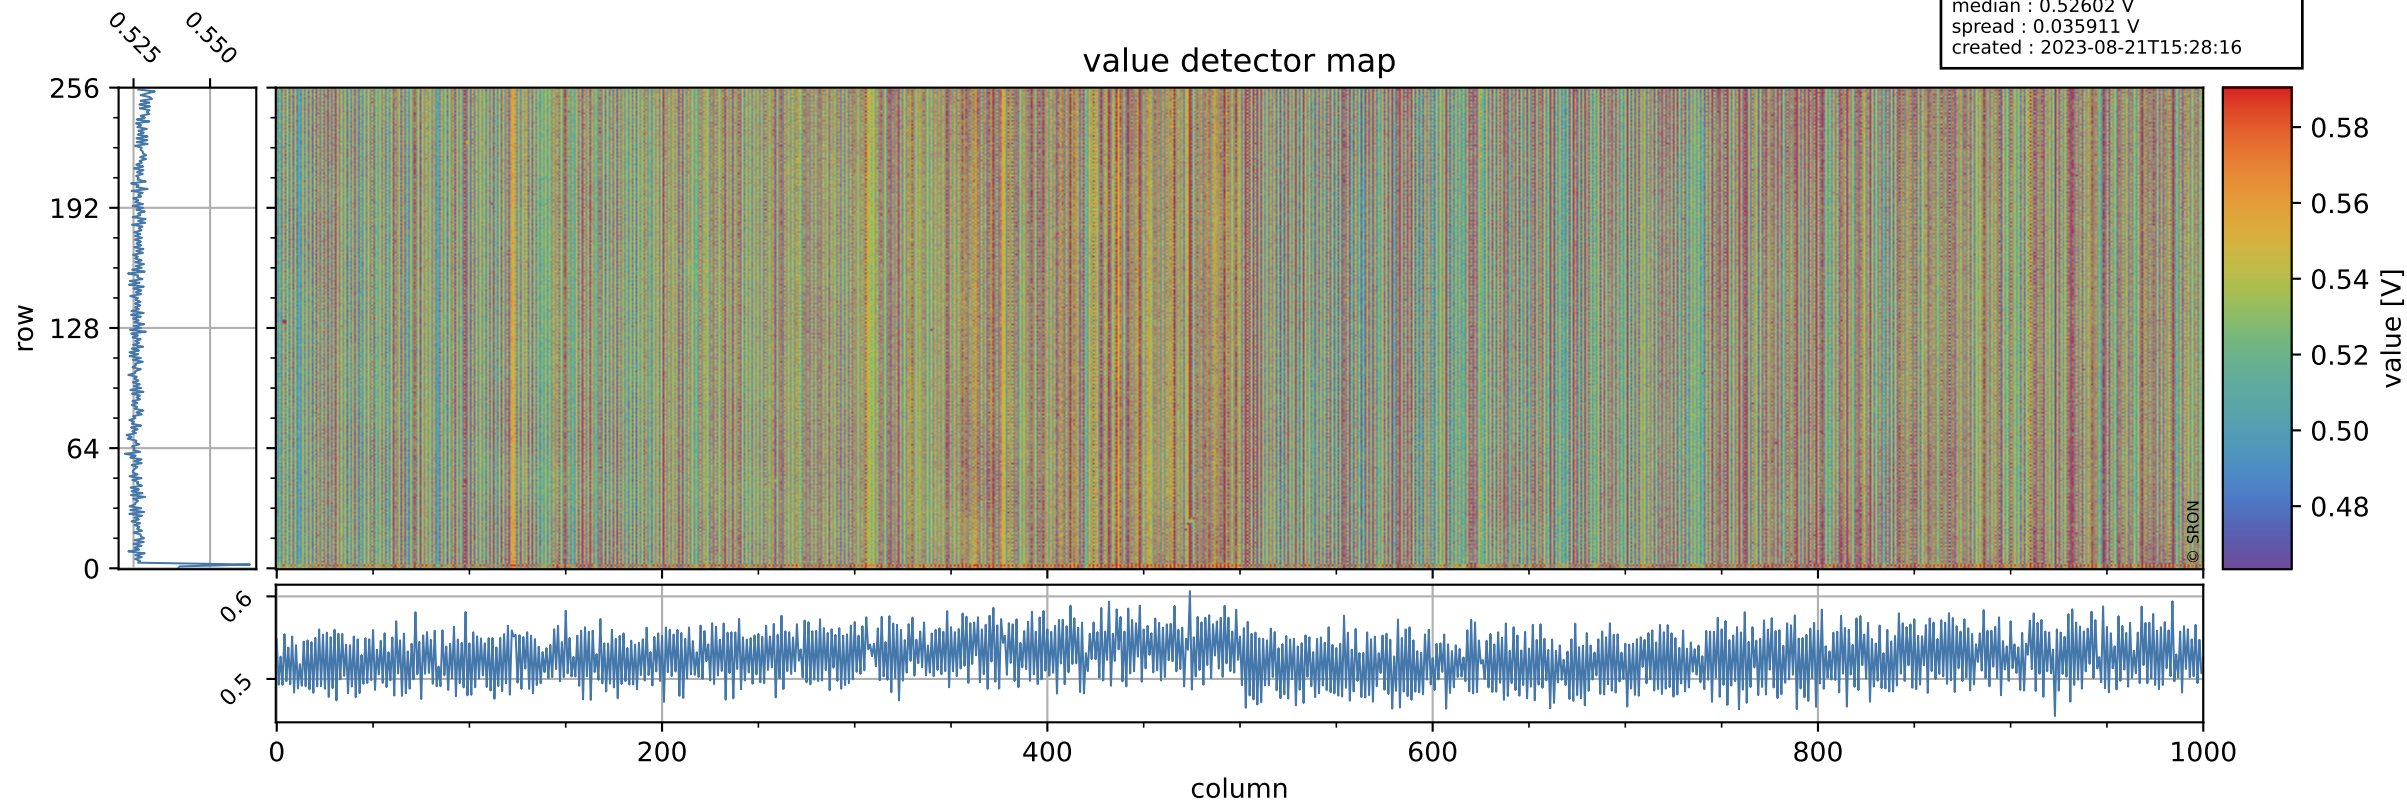

Tropomi SWIR offset (official)

orbits : 19 in [27757, 27802]
coverage : 2023-02-21 / 2023-02-24
median : 0.52602 V
spread : 0.035911 V
created : 2023-08-21T15:28:16

value detector map

Tropomi SWIR offset (official)

orbits : 19 in [27757, 27802]
coverage : 2023-02-21 / 2023-02-24
median : 28.045 μV
spread : 14.339 μV
created : 2023-08-21T15:28:16

Tropomi SWIR offset (official)

orbits : 19 in [27757, 27802]
coverage : 2023-02-21 / 2023-02-24
median : 0.0074237 mV
spread : 0.41163 mV
created : 2023-08-21T15:28:17

value compared with SWIR offset CKD

Tropomi SWIR offset (official) ground-tracks of Sentinel-5P

orbits : 19 in [27757, 27802]
coverage : 2023-02-21 / 2023-02-24
created : 2023-08-21T15:28:17

Tropomi SWIR offset (official)

orbits : [2827, 27802]
coverage : 2018-04-30 / 2023-02-24
created : 2023-08-21T15:28:17

trend of detector median & temperatures