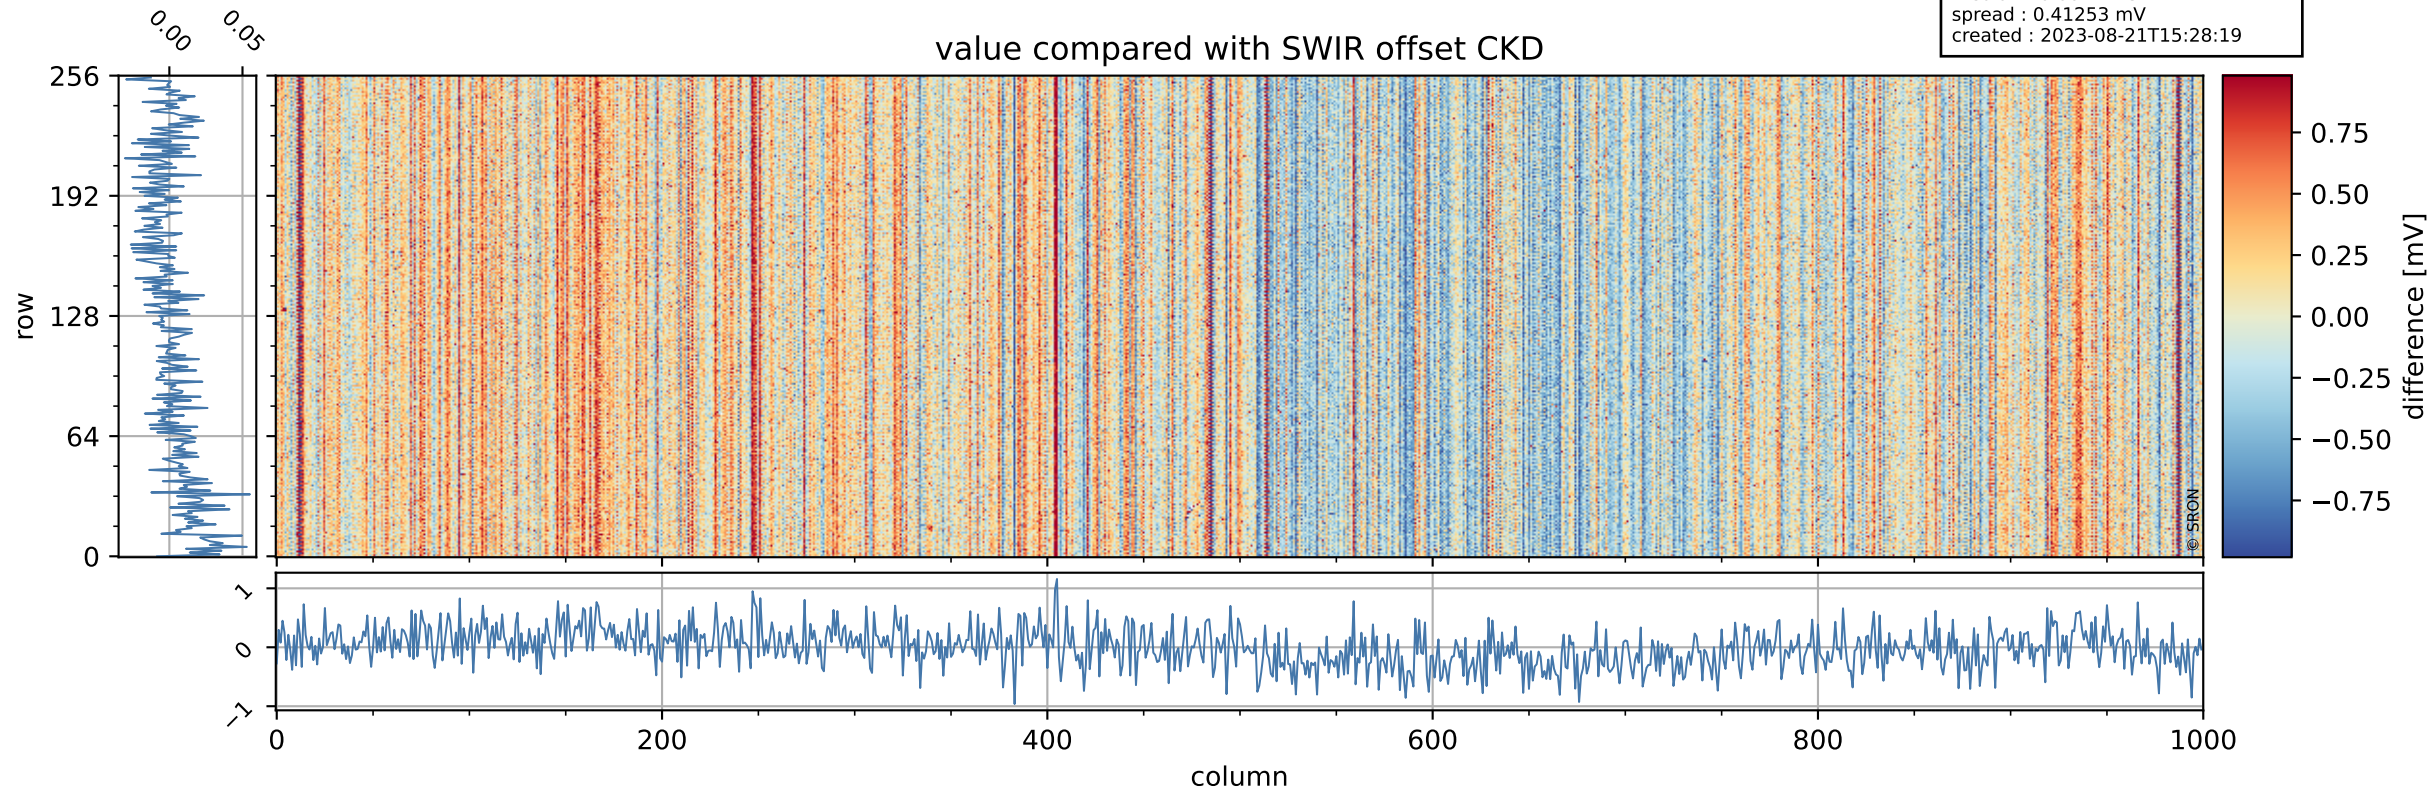

Tropomi SWIR offset (official)

orbits : 20 in [27772, 27817]
coverage : 2023-02-21 / 2023-02-25
median : 0.52601 V
spread : 0.03591 V
created : 2023-08-21T15:28:18

value detector map

Tropomi SWIR offset (official)

orbits : 20 in [27772, 27817]
coverage : 2023-02-21 / 2023-02-25
median : 28.708 μV
spread : 14.646 μV
created : 2023-08-21T15:28:18

Tropomi SWIR offset (official)

orbits : 20 in [27772, 27817]
coverage : 2023-02-21 / 2023-02-25
median : 0.0017245 mV
spread : 0.41253 mV
created : 2023-08-21T15:28:19

value compared with SWIR offset CKD

Tropomi SWIR offset (official) ground-tracks of Sentinel-5P

orbits : 20 in [27772, 27817]
coverage : 2023-02-21 / 2023-02-25
created : 2023-08-21T15:28:19

Tropomi SWIR offset (official)

orbits : [2827, 27817]
coverage : 2018-04-30 / 2023-02-25
created : 2023-08-21T15:28:19

trend of detector median & temperatures