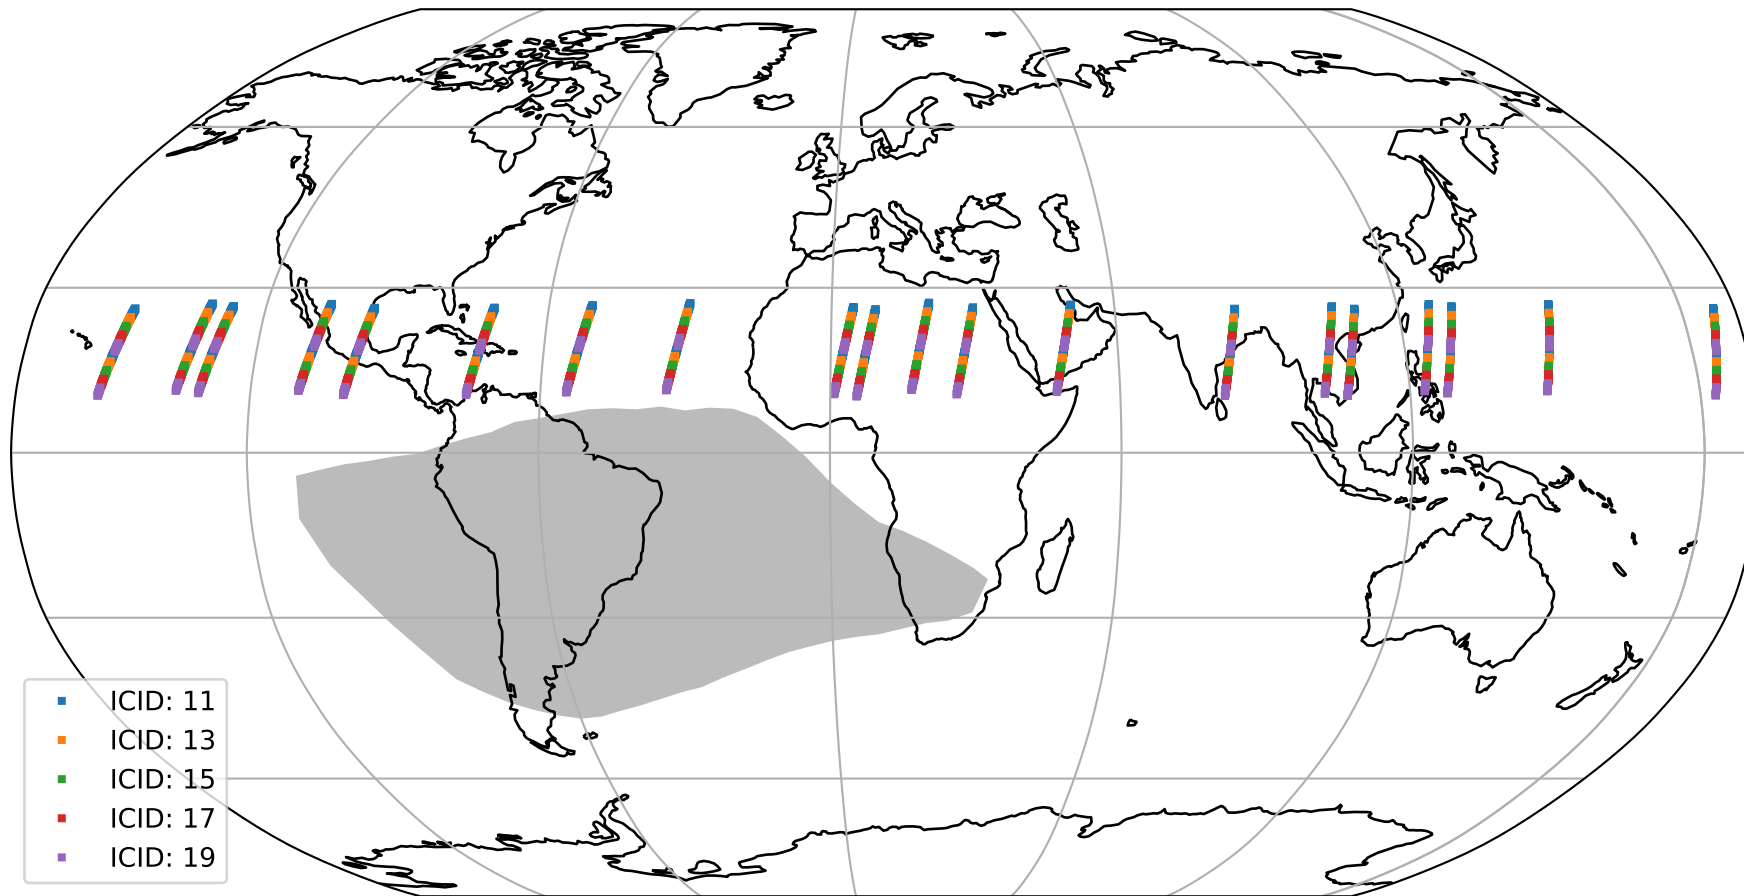

Tropomi SWIR offset (official)

orbits : 20 in [27772, 27817]
coverage : 2023-02-21 / 2023-02-25
median : 0.52601 V
spread : 0.03591 V
created : 2023-08-21T15:28:18

value detector map

Tropomi SWIR offset (official)

orbits : 20 in [27772, 27817]
coverage : 2023-02-21 / 2023-02-25
median : 28.708 μV
spread : 14.646 μV
created : 2023-08-21T15:28:18

Tropomi SWIR offset (official)

orbits : 20 in [27772, 27817]
coverage : 2023-02-21 / 2023-02-25
median : 0.0017245 mV
spread : 0.41253 mV
created : 2023-08-21T15:28:19

value compared with SWIR offset CKD

Tropomi SWIR offset (official) ground-tracks of Sentinel-5P

orbits : 20 in [27772, 27817]
coverage : 2023-02-21 / 2023-02-25
created : 2023-08-21T15:28:19

Tropomi SWIR offset (official)

orbits : [2827, 27817]
coverage : 2018-04-30 / 2023-02-25
created : 2023-08-21T15:28:19

trend of detector median & temperatures