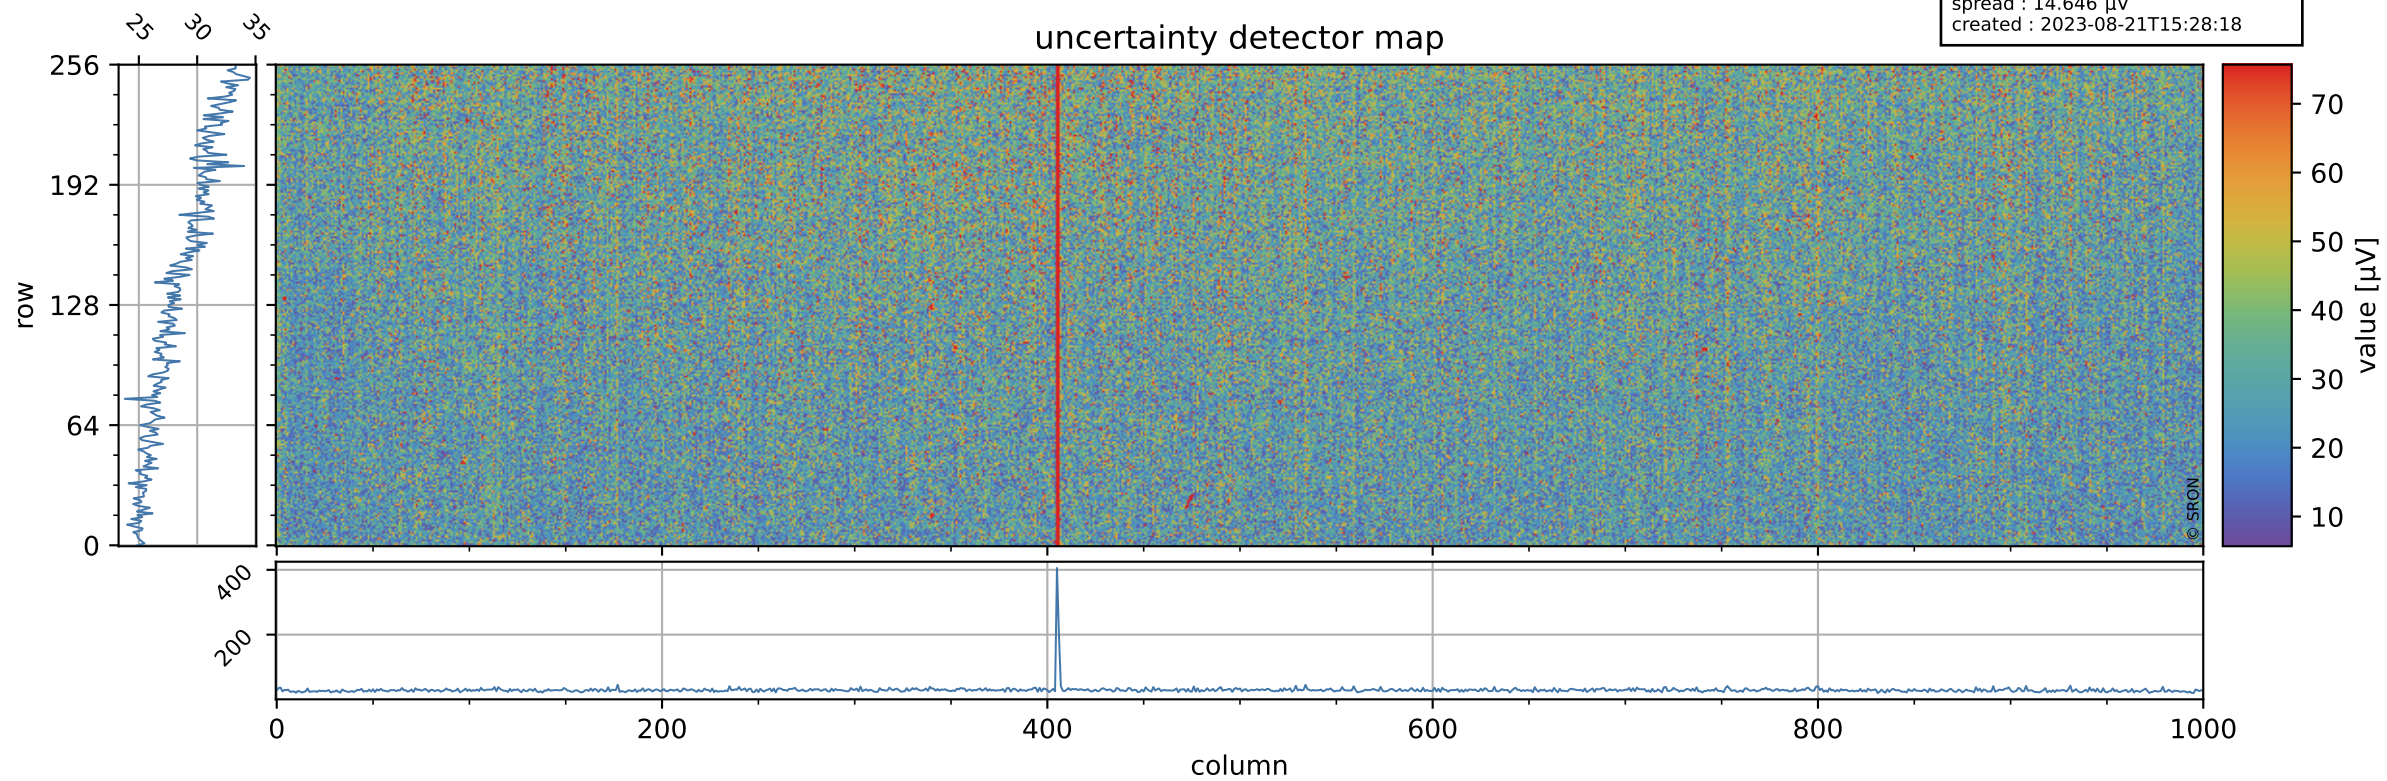

Tropomi SWIR offset (official)

orbits : 20 in [27772, 27817]
coverage : 2023-02-21 / 2023-02-25
median : 0.52601 V
spread : 0.03591 V
created : 2023-08-21T15:28:18

value detector map

Tropomi SWIR offset (official)

orbits : 20 in [27772, 27817]
coverage : 2023-02-21 / 2023-02-25
median : 28.708 μV
spread : 14.646 μV
created : 2023-08-21T15:28:18

Tropomi SWIR offset (official)

orbits : 20 in [27772, 27817]
coverage : 2023-02-21 / 2023-02-25
median : 0.0017245 mV
spread : 0.41253 mV
created : 2023-08-21T15:28:19

value compared with SWIR offset CKD

Tropomi SWIR offset (official) ground-tracks of Sentinel-5P

orbits : 20 in [27772, 27817]
coverage : 2023-02-21 / 2023-02-25
created : 2023-08-21T15:28:19

Tropomi SWIR offset (official)

orbits : [2827, 27817]
coverage : 2018-04-30 / 2023-02-25
created : 2023-08-21T15:28:19

trend of detector median & temperatures