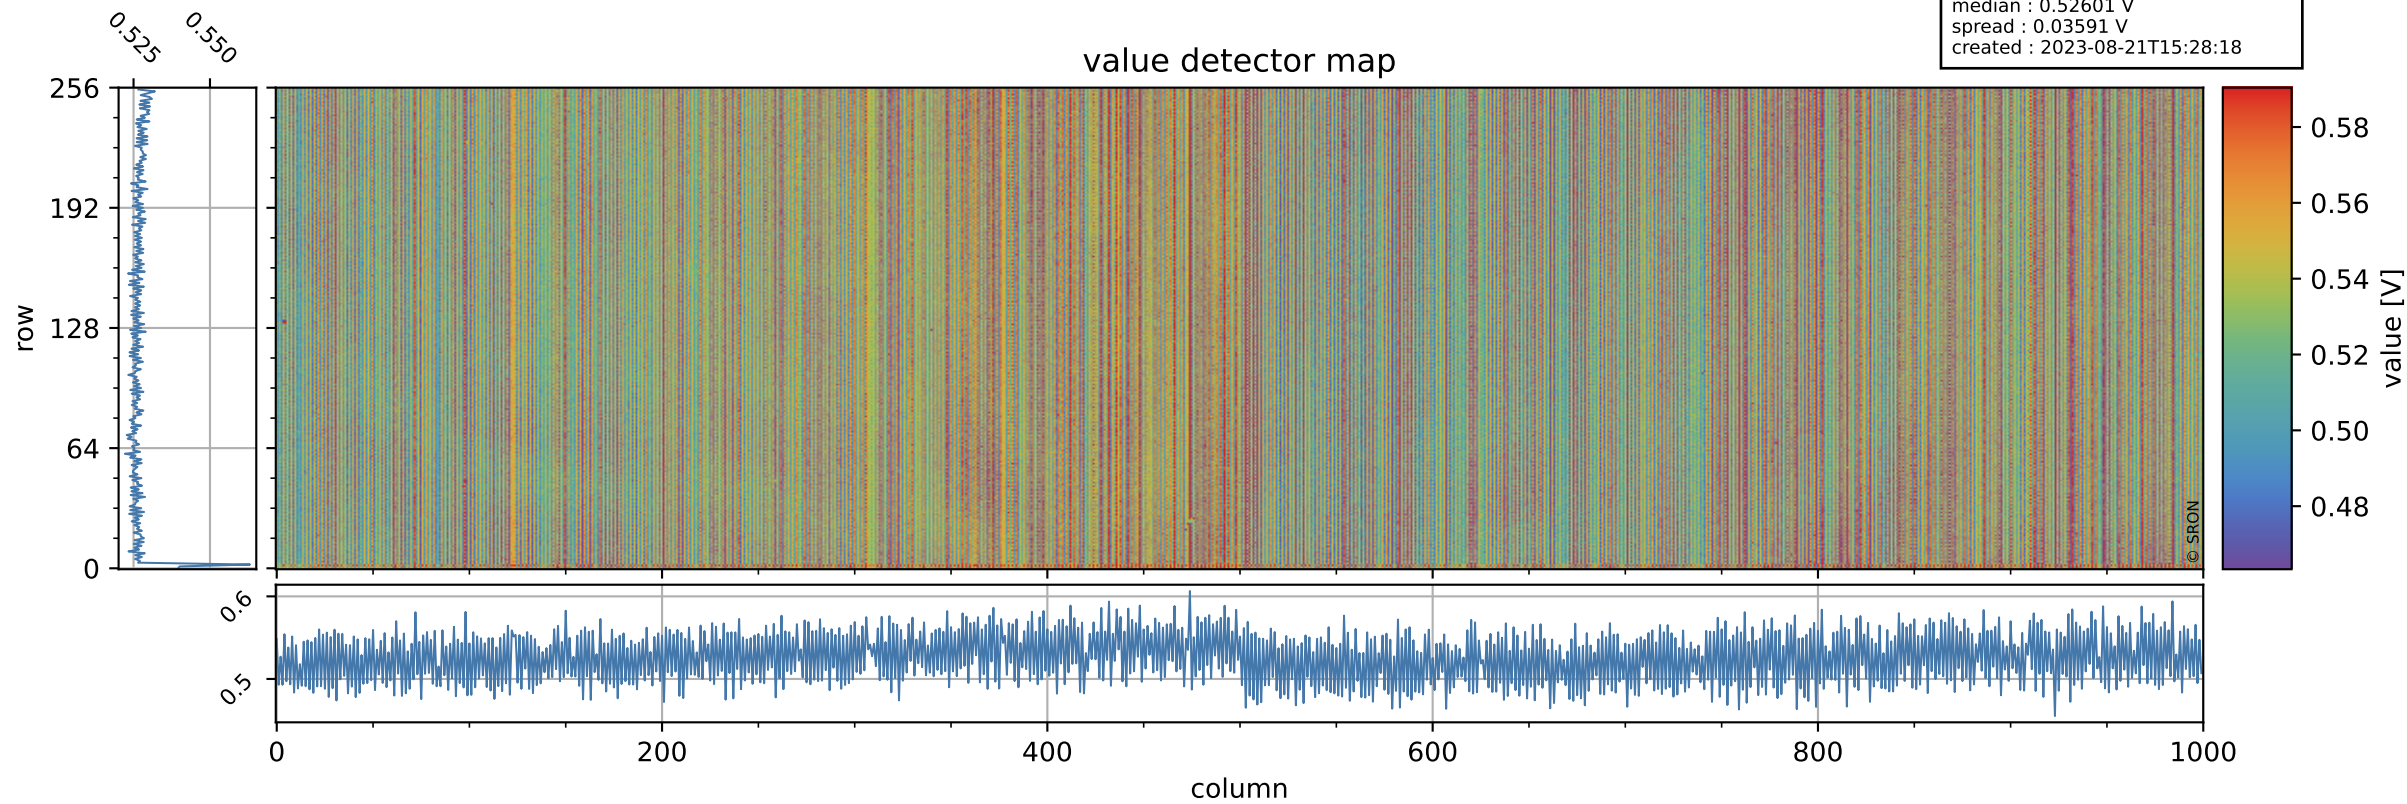

Tropomi SWIR offset (official)

orbits : 20 in [27772, 27817]
coverage : 2023-02-21 / 2023-02-25
median : 0.52601 V
spread : 0.03591 V
created : 2023-08-21T15:28:18

value detector map

Tropomi SWIR offset (official)

orbits : 20 in [27772, 27817]
coverage : 2023-02-21 / 2023-02-25
median : 28.708 μV
spread : 14.646 μV
created : 2023-08-21T15:28:18

Tropomi SWIR offset (official)

orbits : 20 in [27772, 27817]
coverage : 2023-02-21 / 2023-02-25
median : 0.0017245 mV
spread : 0.41253 mV
created : 2023-08-21T15:28:19

value compared with SWIR offset CKD

Tropomi SWIR offset (official) ground-tracks of Sentinel-5P

orbits : 20 in [27772, 27817]
coverage : 2023-02-21 / 2023-02-25
created : 2023-08-21T15:28:19

Tropomi SWIR offset (official)

orbits : [2827, 27817]
coverage : 2018-04-30 / 2023-02-25
created : 2023-08-21T15:28:19

trend of detector median & temperatures