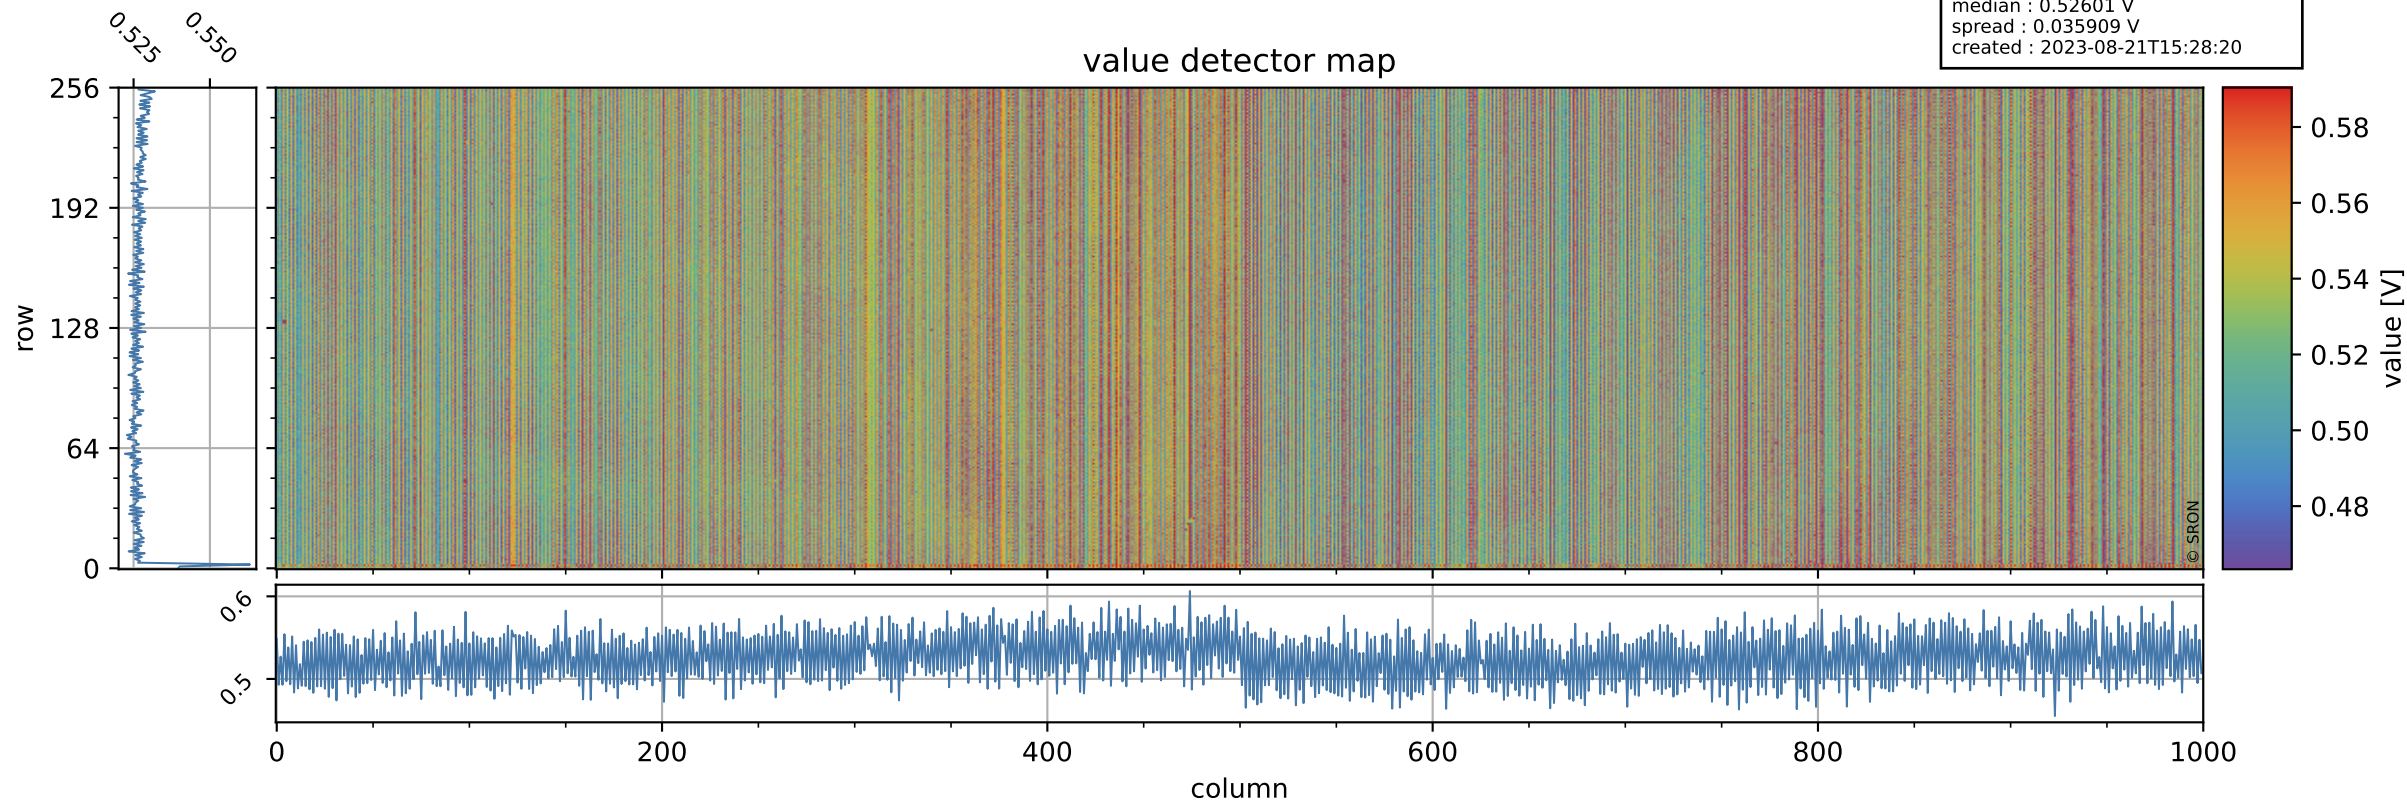

# Tropomi SWIR offset (official)

orbits : 19 in [27787, 27832]  
coverage : 2023-02-23 / 2023-02-26  
median : 0.52601 V  
spread : 0.035909 V  
created : 2023-08-21T15:28:20

## value detector map

# Tropomi SWIR offset (official)

orbits : 19 in [27787, 27832]  
coverage : 2023-02-23 / 2023-02-26  
median : 28.571  $\mu\text{V}$   
spread : 14.574  $\mu\text{V}$   
created : 2023-08-21T15:28:21

# Tropomi SWIR offset (official) ground-tracks of Sentinel-5P

orbits : 19 in [27787, 27832]  
coverage : 2023-02-23 / 2023-02-26  
created : 2023-08-21T15:28:21