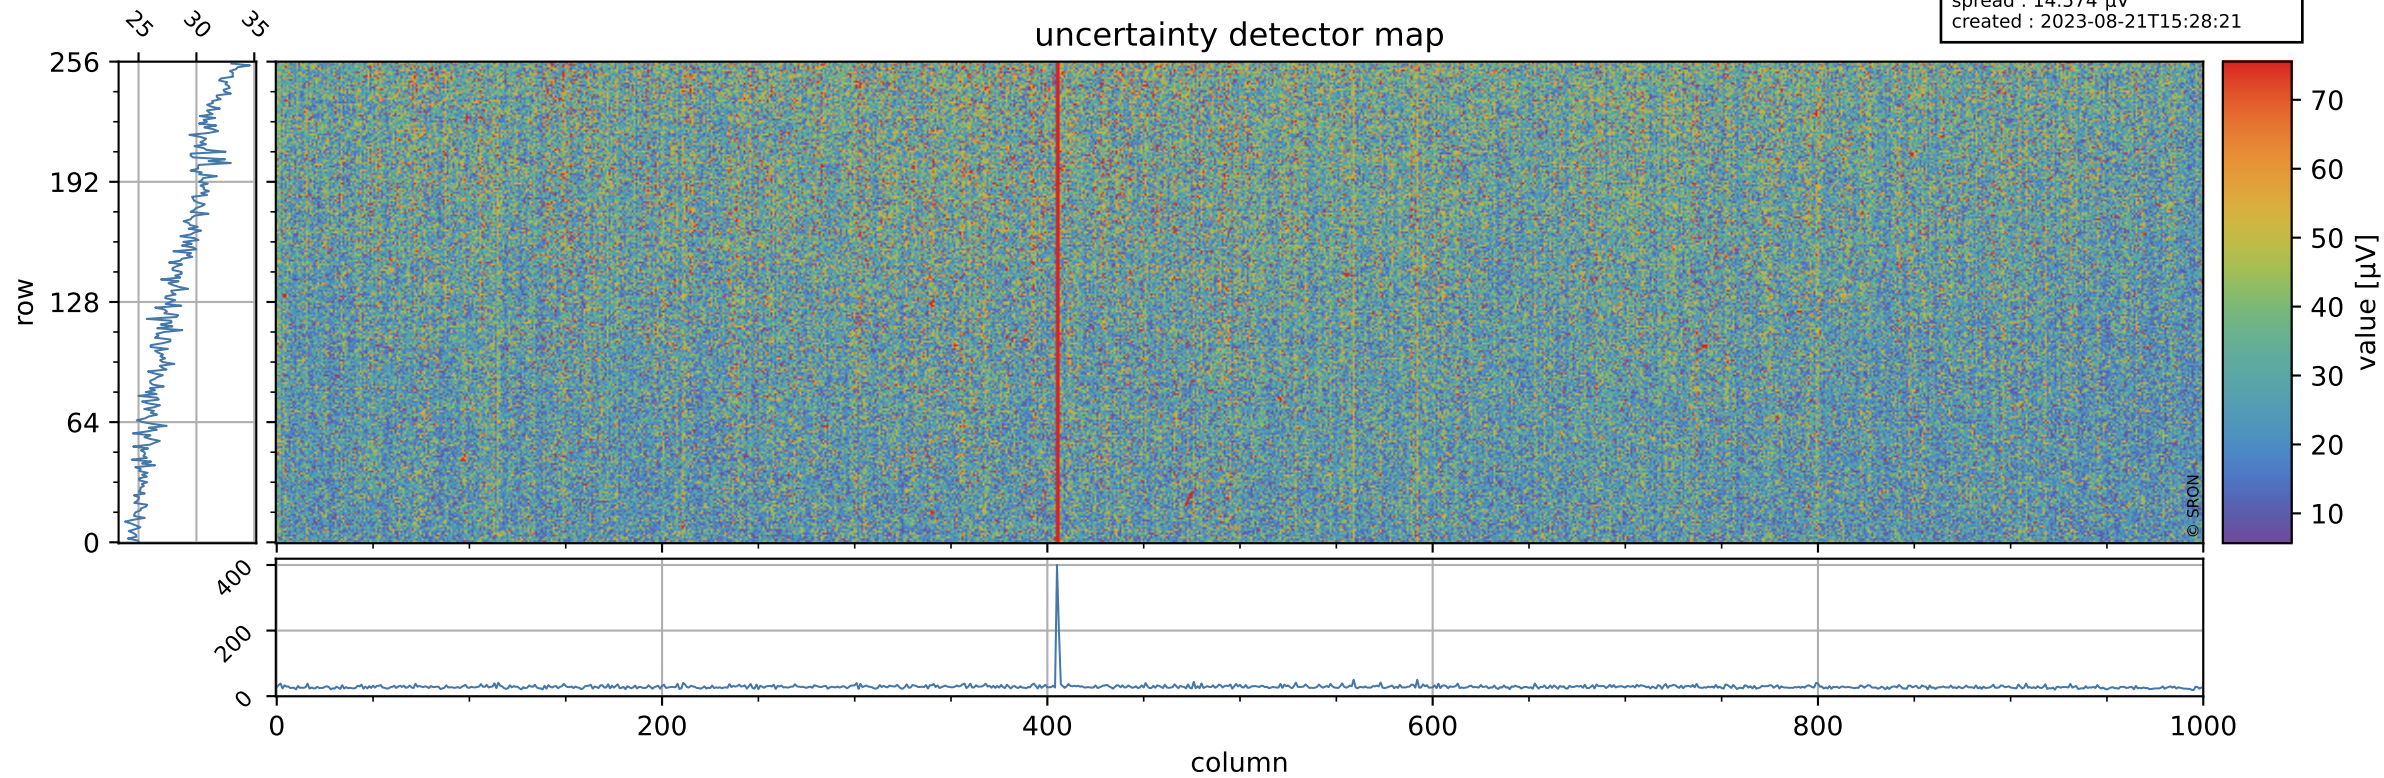

# Tropomi SWIR offset (official)

orbits : 19 in [27787, 27832]  
coverage : 2023-02-23 / 2023-02-26  
median : 0.52601 V  
spread : 0.035909 V  
created : 2023-08-21T15:28:20

## value detector map

# Tropomi SWIR offset (official)

orbits : 19 in [27787, 27832]  
coverage : 2023-02-23 / 2023-02-26  
median : 28.571  $\mu\text{V}$   
spread : 14.574  $\mu\text{V}$   
created : 2023-08-21T15:28:21

# Tropomi SWIR offset (official) ground-tracks of Sentinel-5P

orbits : 19 in [27787, 27832]  
coverage : 2023-02-23 / 2023-02-26  
created : 2023-08-21T15:28:21