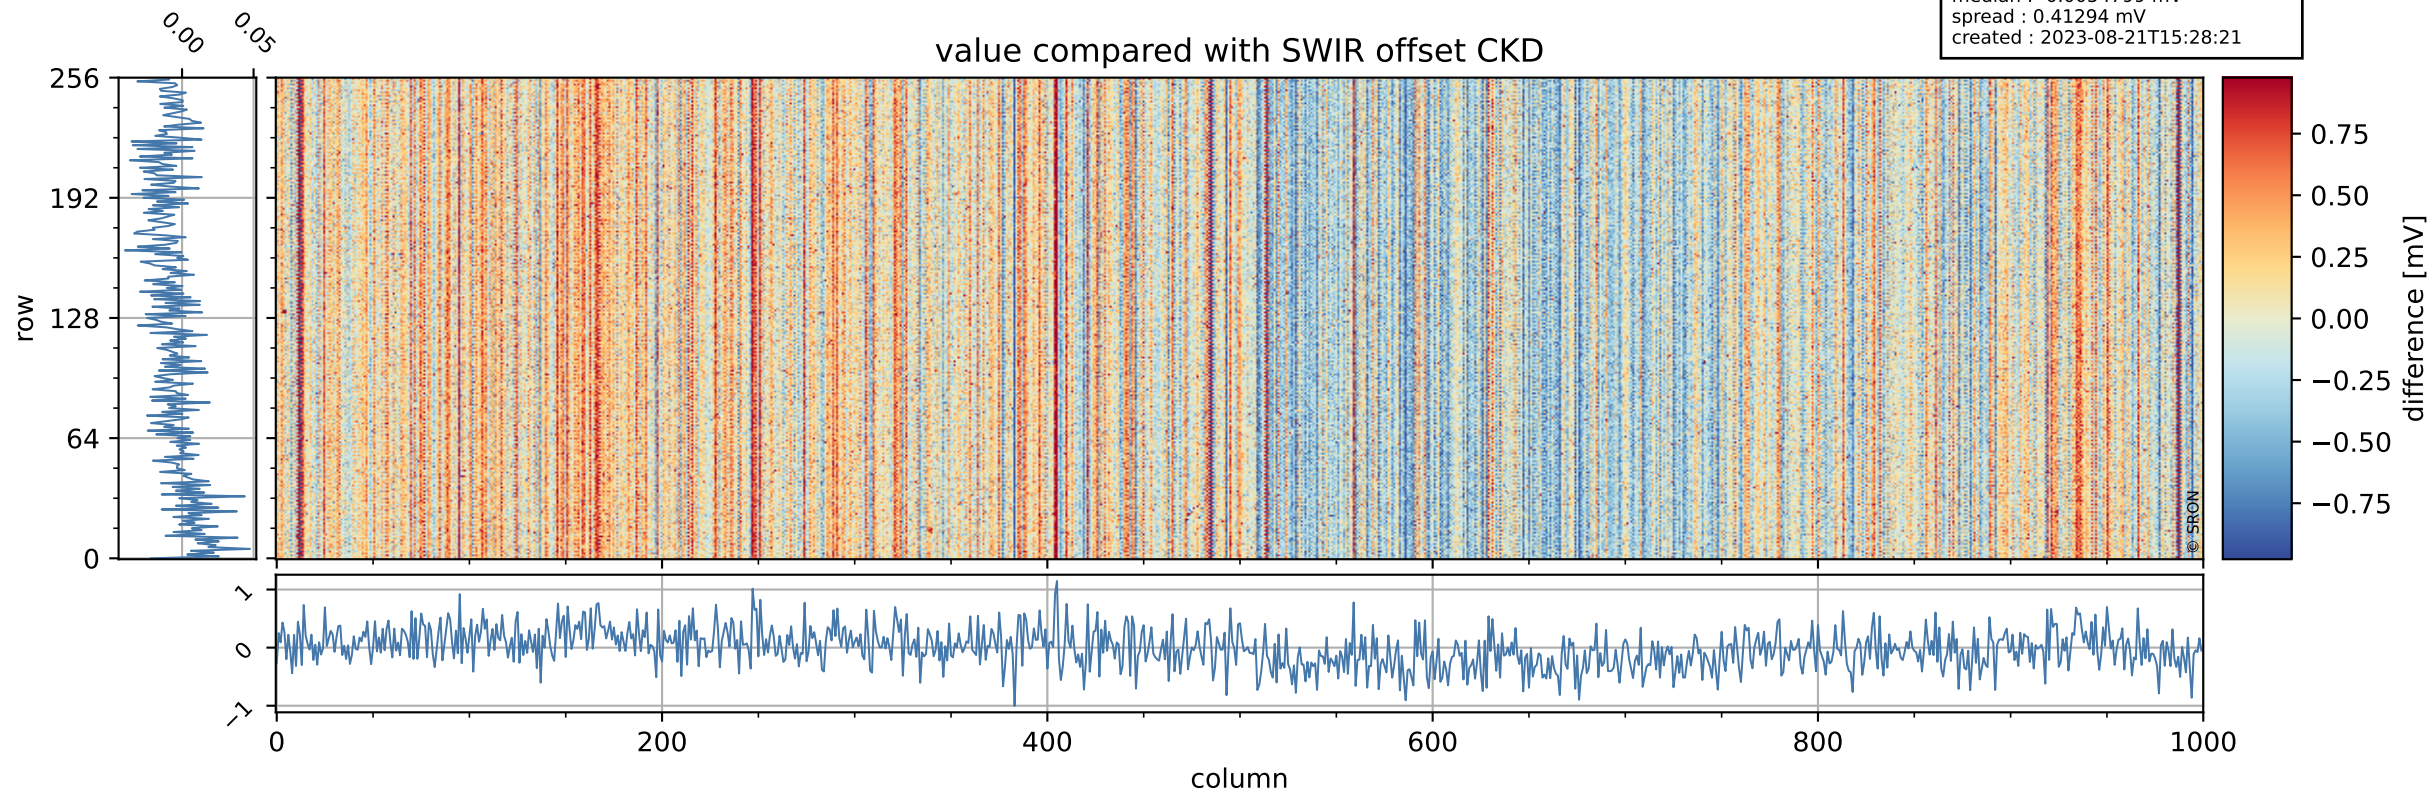

## value detector map

# Tropomi SWIR offset (official)

orbits : 19 in [27787, 27832]  
coverage : 2023-02-23 / 2023-02-26  
median : 28.571  $\mu\text{V}$   
spread : 14.574  $\mu\text{V}$   
created : 2023-08-21T15:28:21

# Tropomi SWIR offset (official)

orbits : 19 in [27787, 27832]  
coverage : 2023-02-23 / 2023-02-26  
median : -0.0054799 mV  
spread : 0.41294 mV  
created : 2023-08-21T15:28:21

value compared with SWIR offset CKD

# Tropomi SWIR offset (official) ground-tracks of Sentinel-5P

orbits : 19 in [27787, 27832]  
coverage : 2023-02-23 / 2023-02-26  
created : 2023-08-21T15:28:21