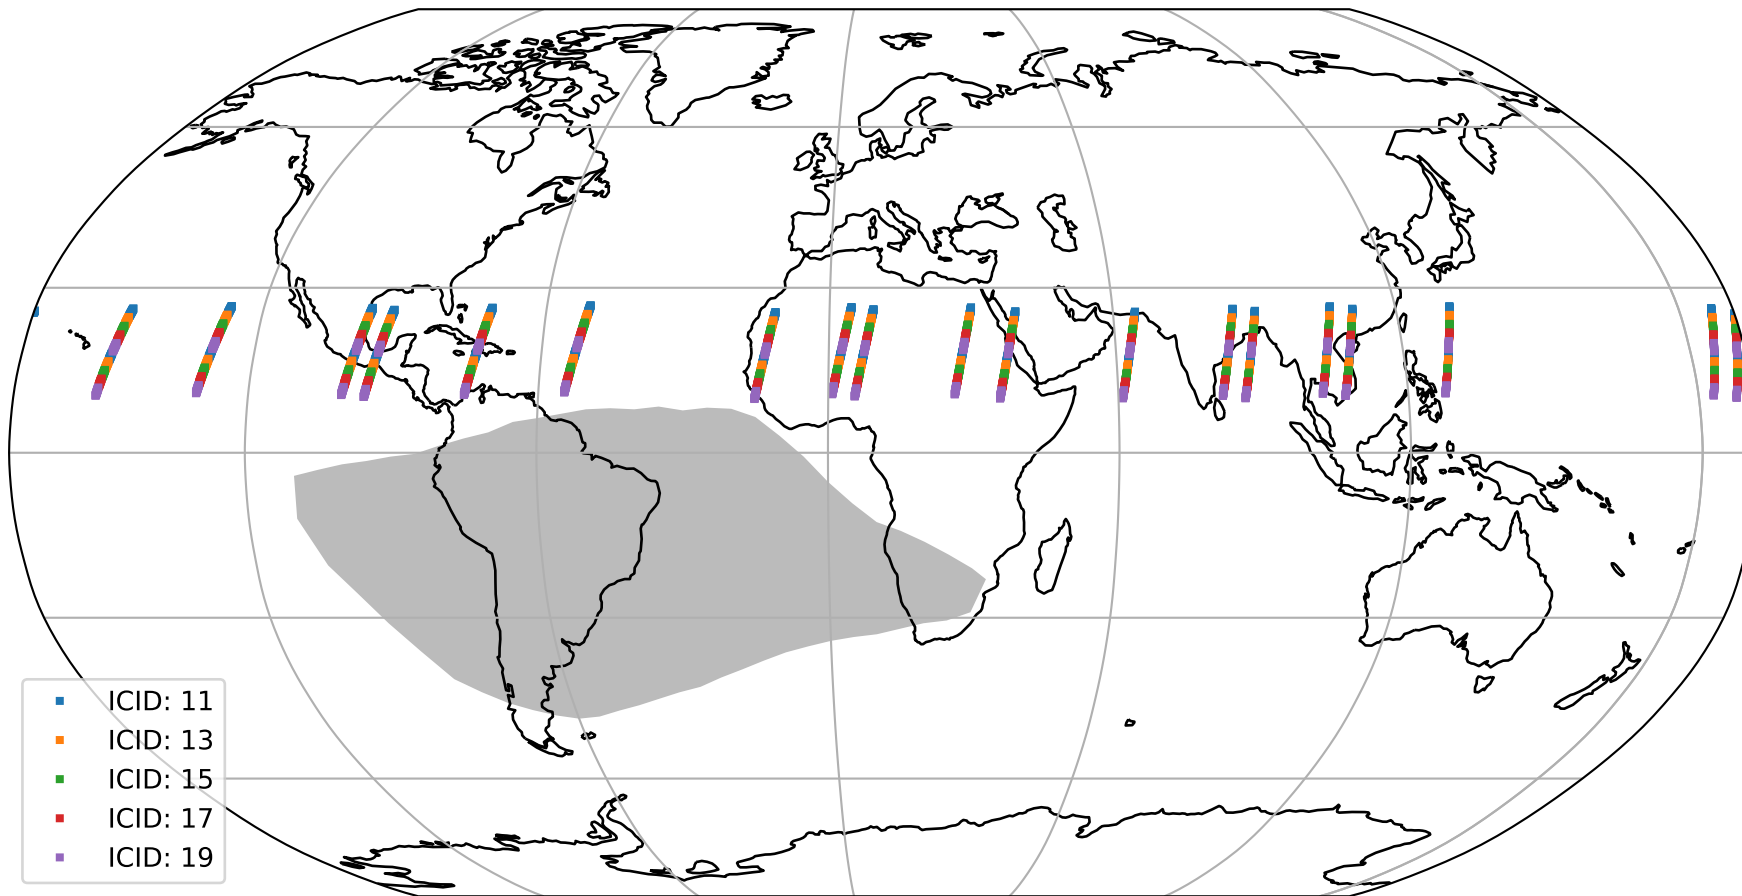

# Tropomi SWIR offset (official)

orbits : 19 in [27787, 27832]  
coverage : 2023-02-23 / 2023-02-26  
median : 28.571  $\mu\text{V}$   
spread : 14.574  $\mu\text{V}$   
created : 2023-08-21T15:28:21

# Tropomi SWIR offset (official)

orbits : 19 in [27787, 27832]  
coverage : 2023-02-23 / 2023-02-26  
median : -0.0054799 mV  
spread : 0.41294 mV  
created : 2023-08-21T15:28:21

value compared with SWIR offset CKD

# Tropomi SWIR offset (official) ground-tracks of Sentinel-5P

orbits : 19 in [27787, 27832]  
coverage : 2023-02-23 / 2023-02-26  
created : 2023-08-21T15:28:21

# Tropomi SWIR offset (official)

orbits : [2827, 27832]  
coverage : 2018-04-30 / 2023-02-26  
created : 2023-08-21T15:28:22