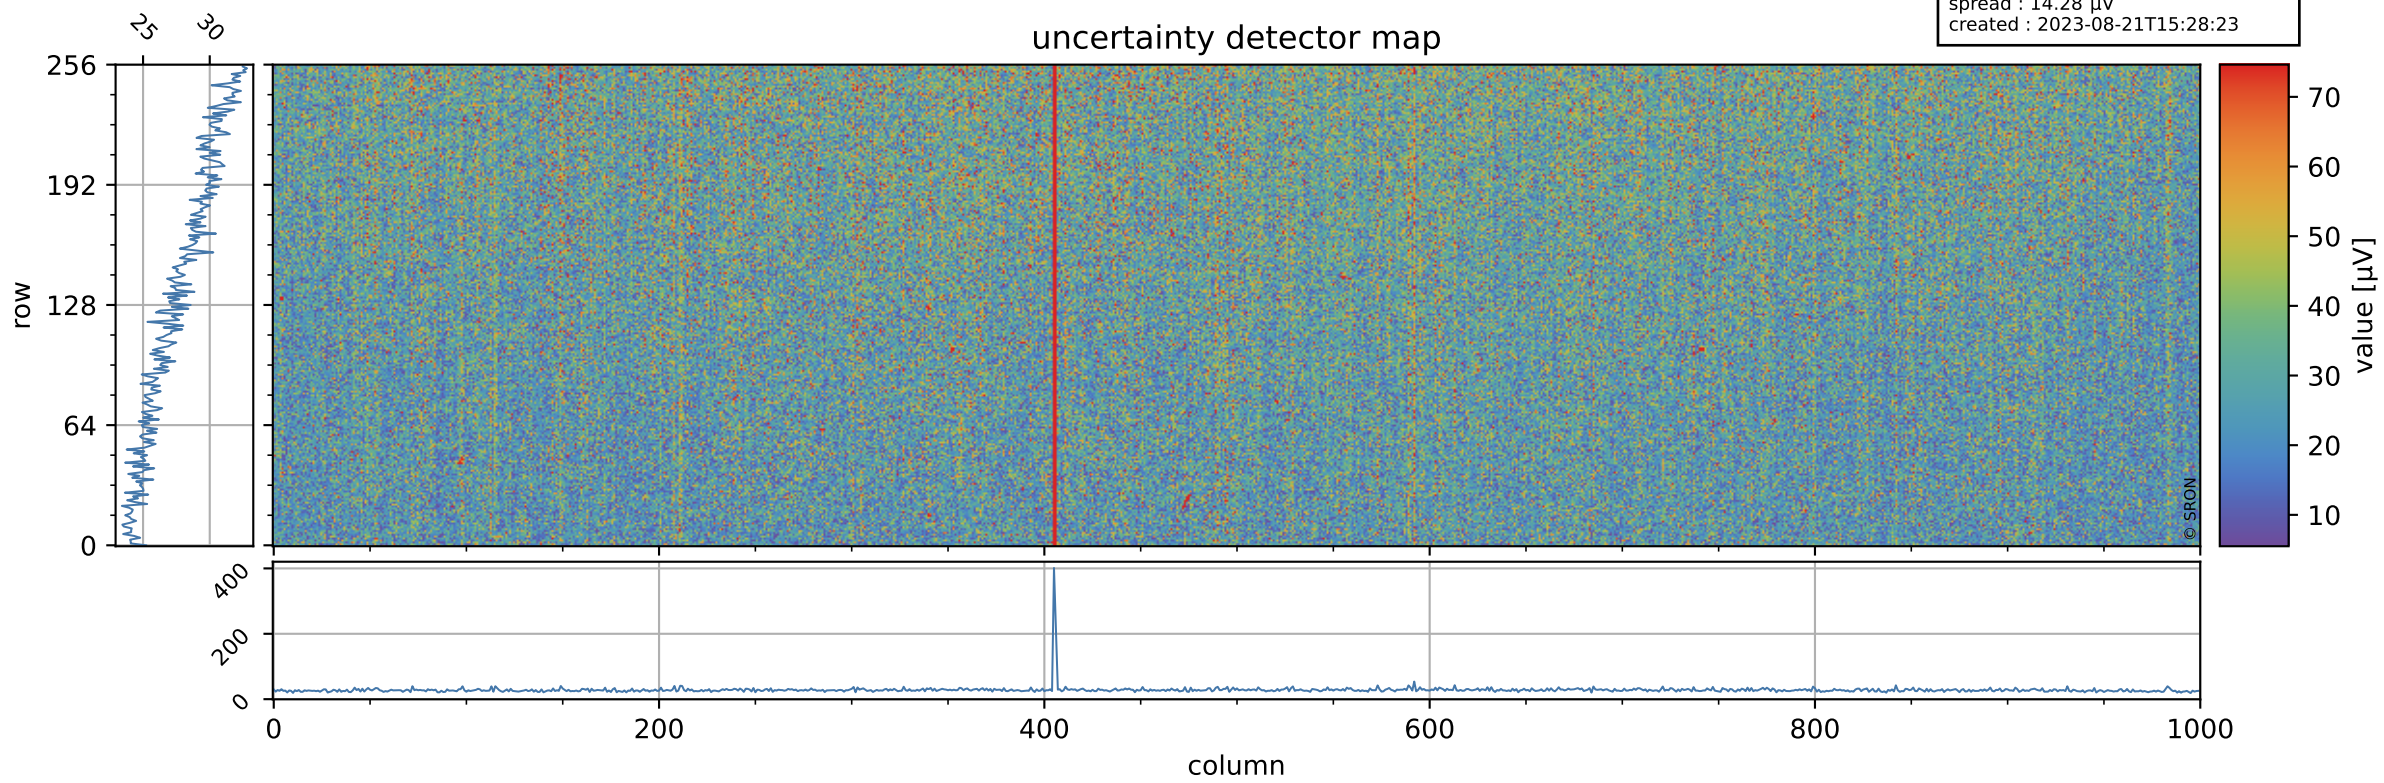

Tropomi SWIR offset (official)

orbits : 20 in [27802, 27847]
coverage : 2023-02-24 / 2023-02-27
median : 0.526 V
spread : 0.035911 V
created : 2023-08-21T15:28:23

value detector map

Tropomi SWIR offset (official)

orbits : 20 in [27802, 27847]
coverage : 2023-02-24 / 2023-02-27
median : 27.91 μV
spread : 14.28 μV
created : 2023-08-21T15:28:23

Tropomi SWIR offset (official)

orbits : 20 in [27802, 27847]
coverage : 2023-02-24 / 2023-02-27
median : -0.014521 mV
spread : 0.4149 mV
created : 2023-08-21T15:28:23

value compared with SWIR offset CKD

Tropomi SWIR offset (official) ground-tracks of Sentinel-5P

orbits : 20 in [27802, 27847]
coverage : 2023-02-24 / 2023-02-27
created : 2023-08-21T15:28:24

Tropomi SWIR offset (official)

orbits : [2827, 27847]
coverage : 2018-04-30 / 2023-02-27
created : 2023-08-21T15:28:24

trend of detector median & temperatures