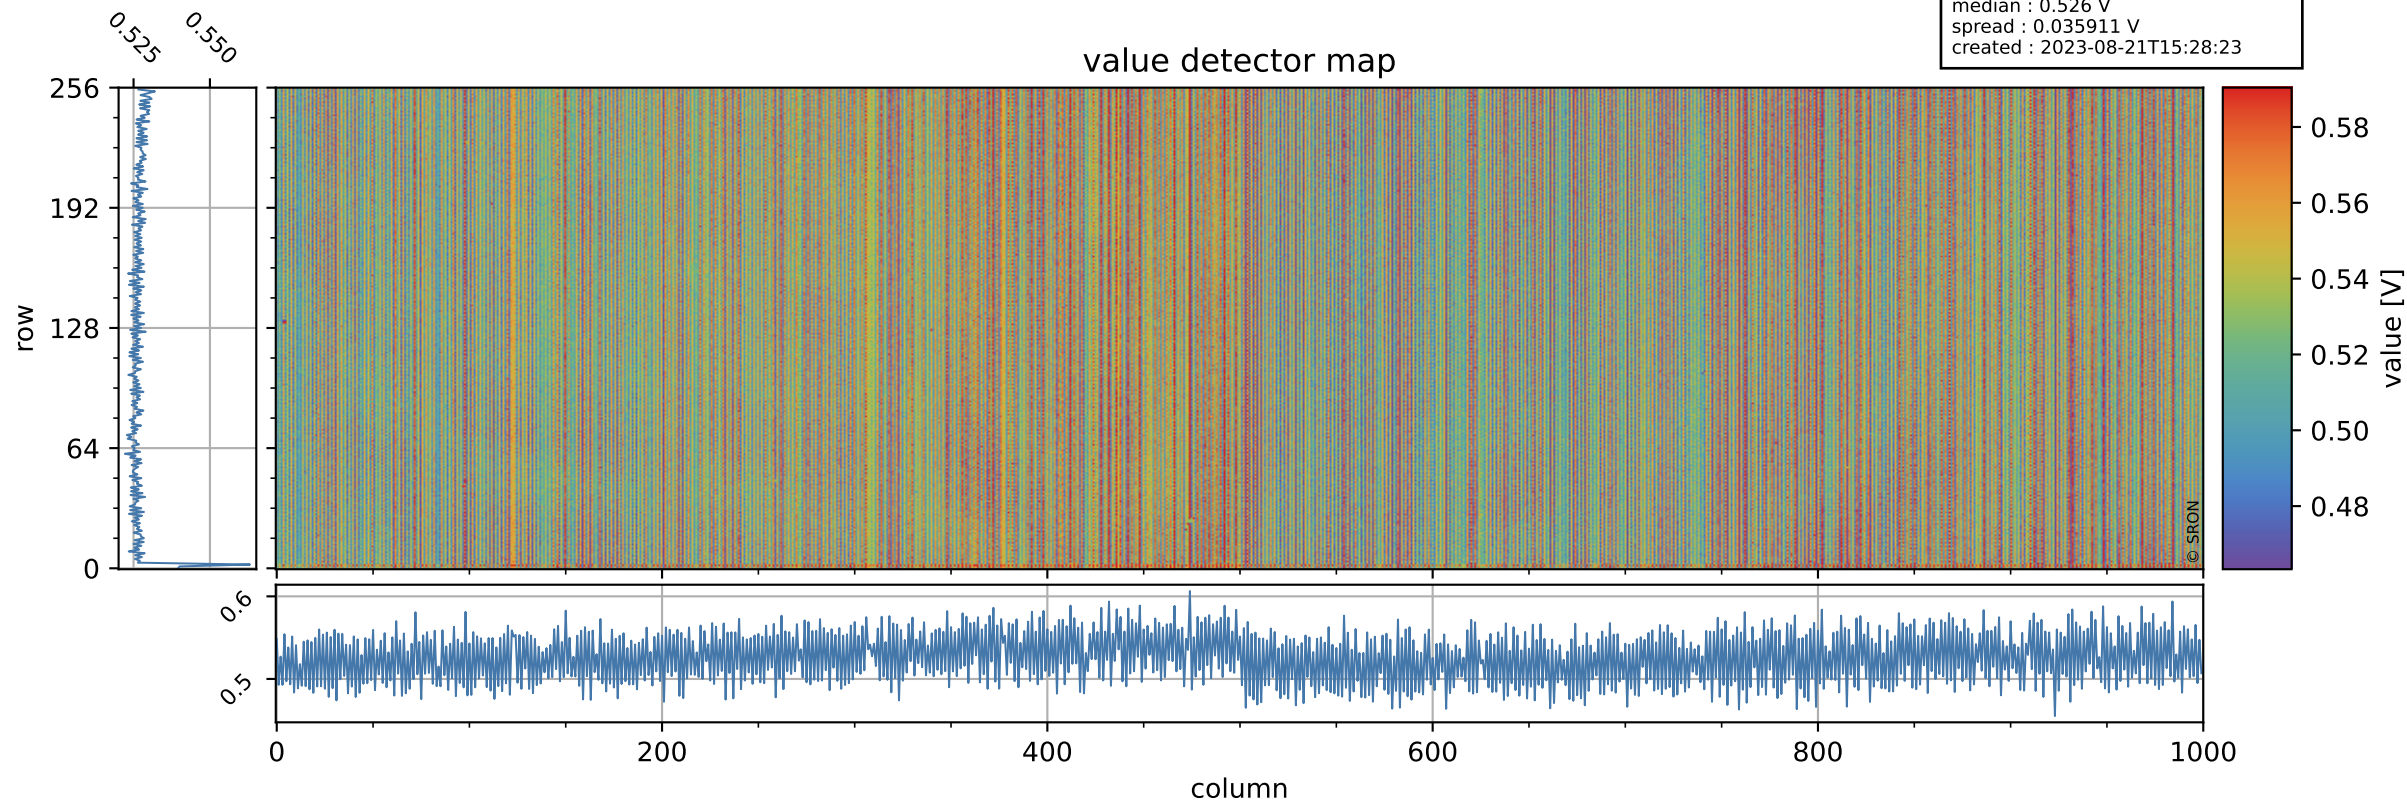

Tropomi SWIR offset (official)

orbits : 20 in [27802, 27847]
coverage : 2023-02-24 / 2023-02-27
median : 0.526 V
spread : 0.035911 V
created : 2023-08-21T15:28:23

value detector map

Tropomi SWIR offset (official)

orbits : 20 in [27802, 27847]
coverage : 2023-02-24 / 2023-02-27
median : 27.91 μV
spread : 14.28 μV
created : 2023-08-21T15:28:23

Tropomi SWIR offset (official)

orbits : 20 in [27802, 27847]
coverage : 2023-02-24 / 2023-02-27
median : -0.014521 mV
spread : 0.4149 mV
created : 2023-08-21T15:28:23

value compared with SWIR offset CKD

Tropomi SWIR offset (official) ground-tracks of Sentinel-5P

orbits : 20 in [27802, 27847]
coverage : 2023-02-24 / 2023-02-27
created : 2023-08-21T15:28:24

Tropomi SWIR offset (official)

orbits : [2827, 27847]
coverage : 2018-04-30 / 2023-02-27
created : 2023-08-21T15:28:24

trend of detector median & temperatures