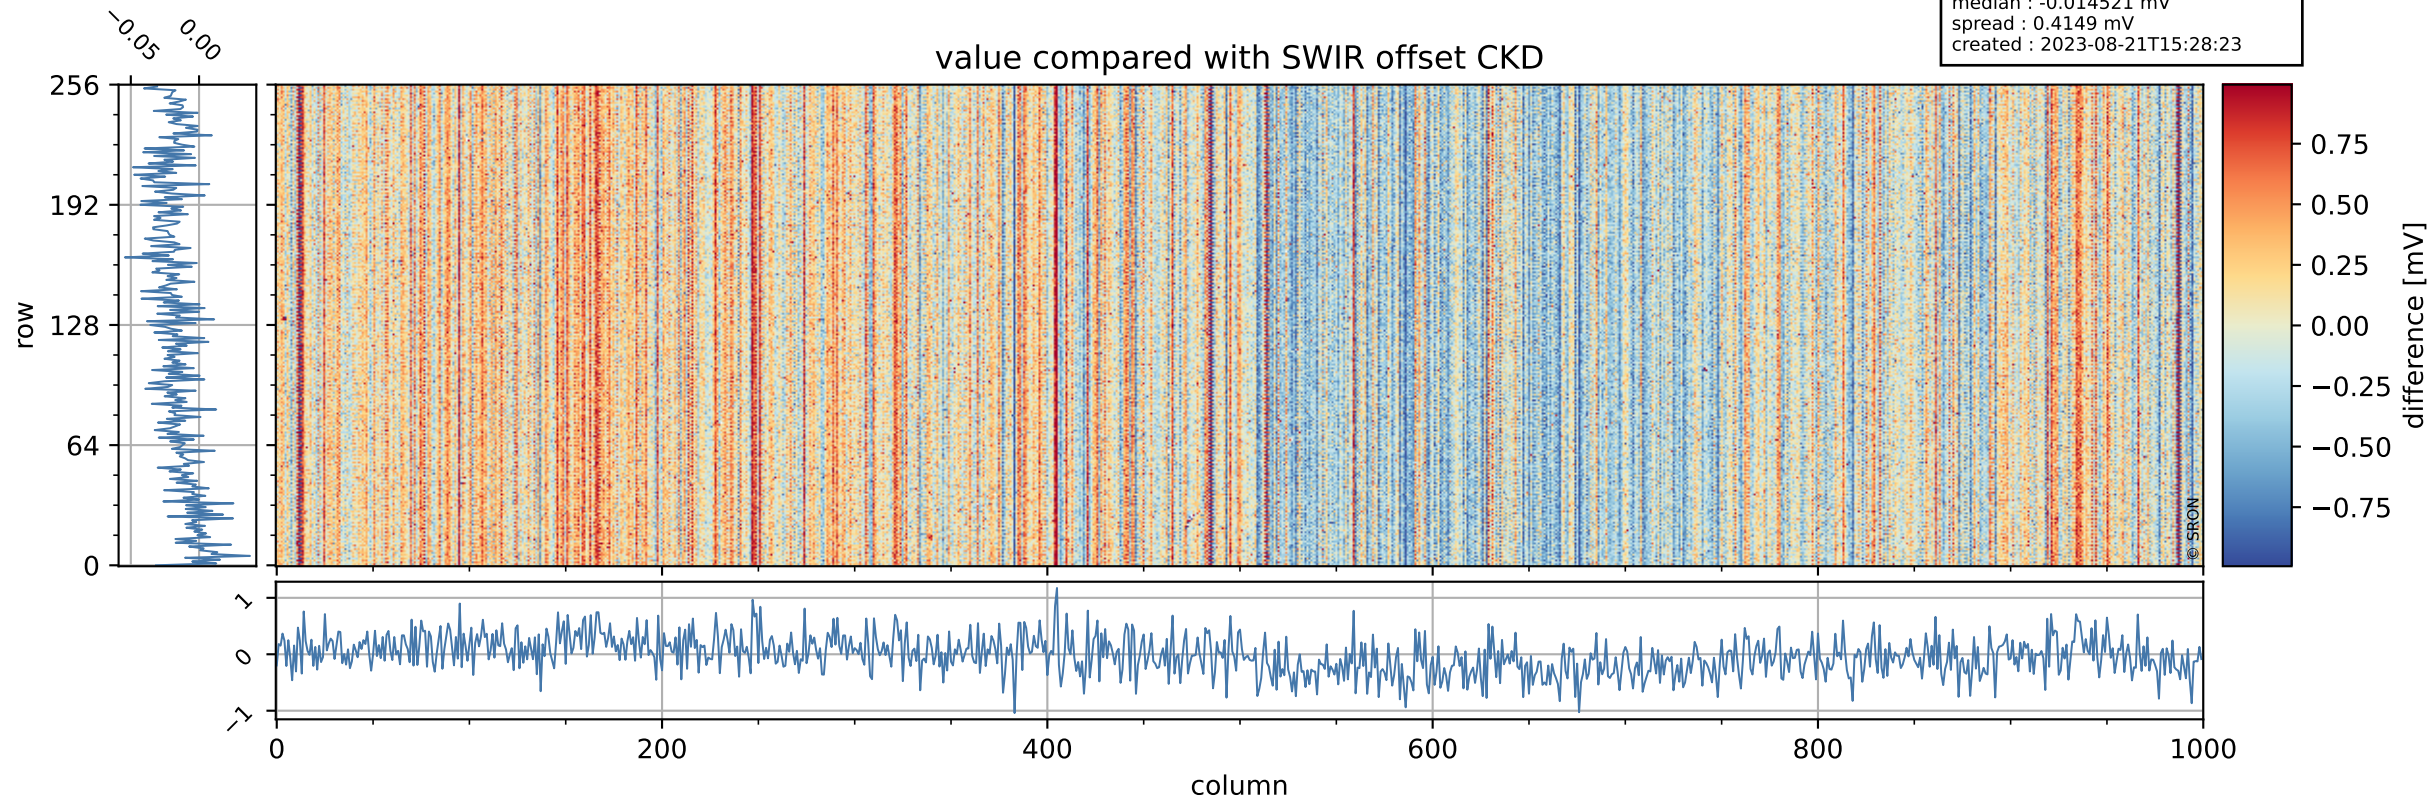

Tropomi SWIR offset (official)

orbits : 20 in [27802, 27847]
coverage : 2023-02-24 / 2023-02-27
median : 0.526 V
spread : 0.035911 V
created : 2023-08-21T15:28:23

value detector map

Tropomi SWIR offset (official)

orbits : 20 in [27802, 27847]
coverage : 2023-02-24 / 2023-02-27
median : 27.91 μV
spread : 14.28 μV
created : 2023-08-21T15:28:23

Tropomi SWIR offset (official)

orbits : 20 in [27802, 27847]
coverage : 2023-02-24 / 2023-02-27
median : -0.014521 mV
spread : 0.4149 mV
created : 2023-08-21T15:28:23

value compared with SWIR offset CKD

Tropomi SWIR offset (official) ground-tracks of Sentinel-5P

orbits : 20 in [27802, 27847]
coverage : 2023-02-24 / 2023-02-27
created : 2023-08-21T15:28:24

Tropomi SWIR offset (official)

orbits : [2827, 27847]
coverage : 2018-04-30 / 2023-02-27
created : 2023-08-21T15:28:24

trend of detector median & temperatures