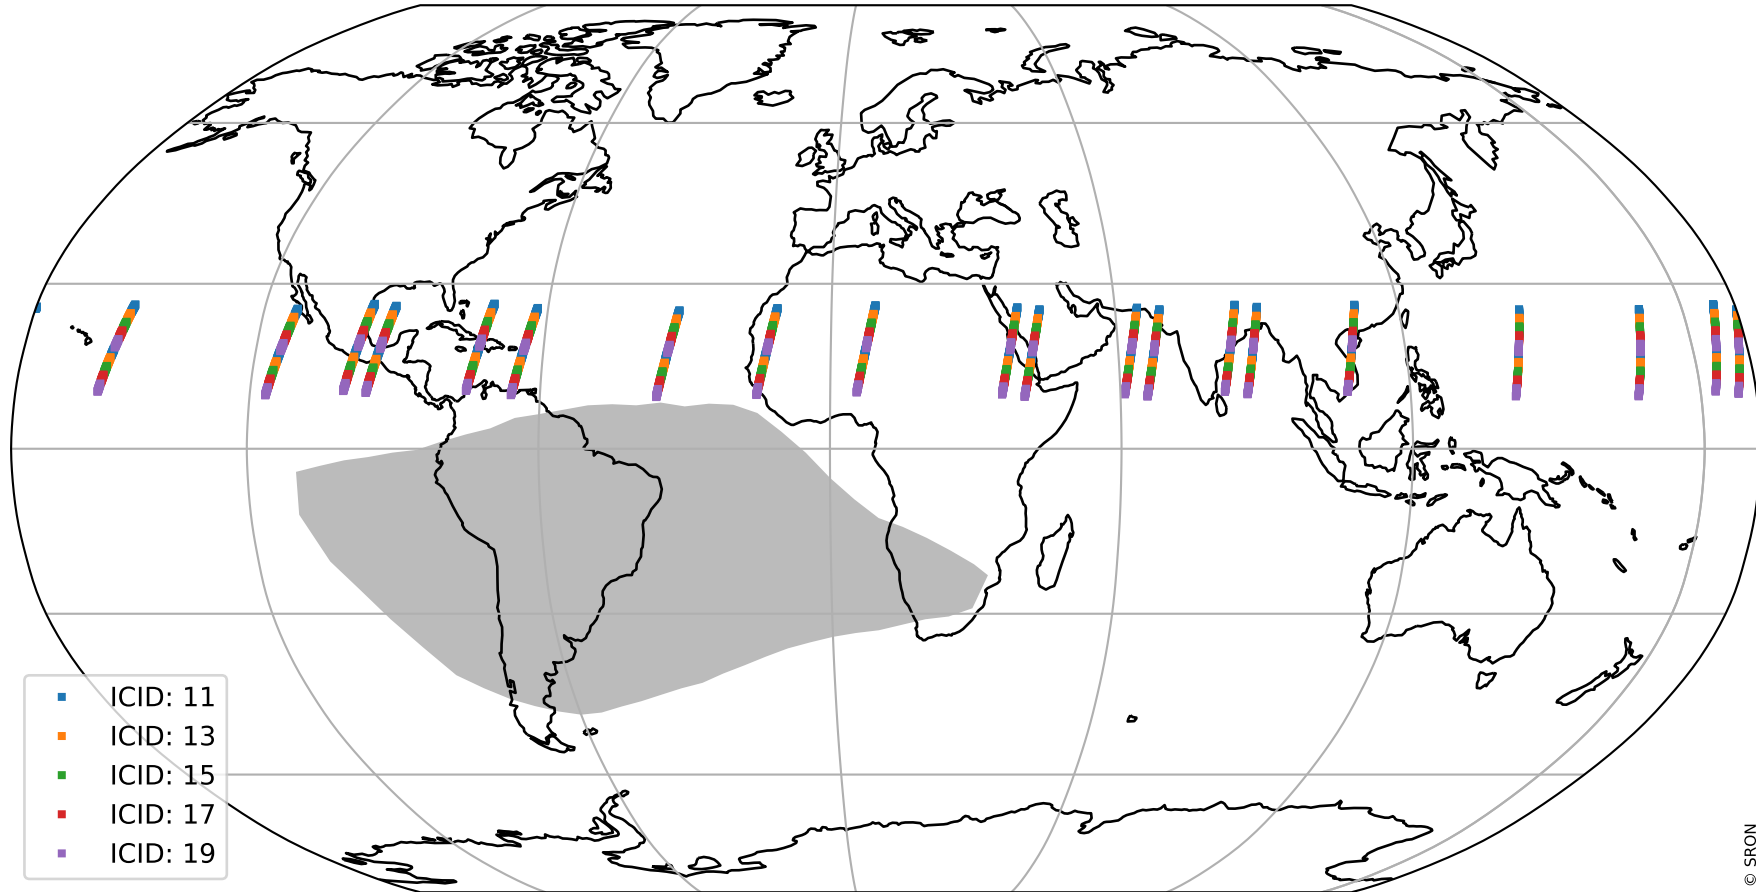

Tropomi SWIR offset (official)

orbits : 20 in [27802, 27847]
coverage : 2023-02-24 / 2023-02-27
median : 0.526 V
spread : 0.035911 V
created : 2023-08-21T15:28:23

value detector map

Tropomi SWIR offset (official)

orbits : 20 in [27802, 27847]
coverage : 2023-02-24 / 2023-02-27
median : 27.91 μV
spread : 14.28 μV
created : 2023-08-21T15:28:23

Tropomi SWIR offset (official)

orbits : 20 in [27802, 27847]
coverage : 2023-02-24 / 2023-02-27
median : -0.014521 mV
spread : 0.4149 mV
created : 2023-08-21T15:28:23

value compared with SWIR offset CKD

Tropomi SWIR offset (official) ground-tracks of Sentinel-5P

orbits : 20 in [27802, 27847]
coverage : 2023-02-24 / 2023-02-27
created : 2023-08-21T15:28:24

Tropomi SWIR offset (official)

orbits : [2827, 27847]
coverage : 2018-04-30 / 2023-02-27
created : 2023-08-21T15:28:24

trend of detector median & temperatures