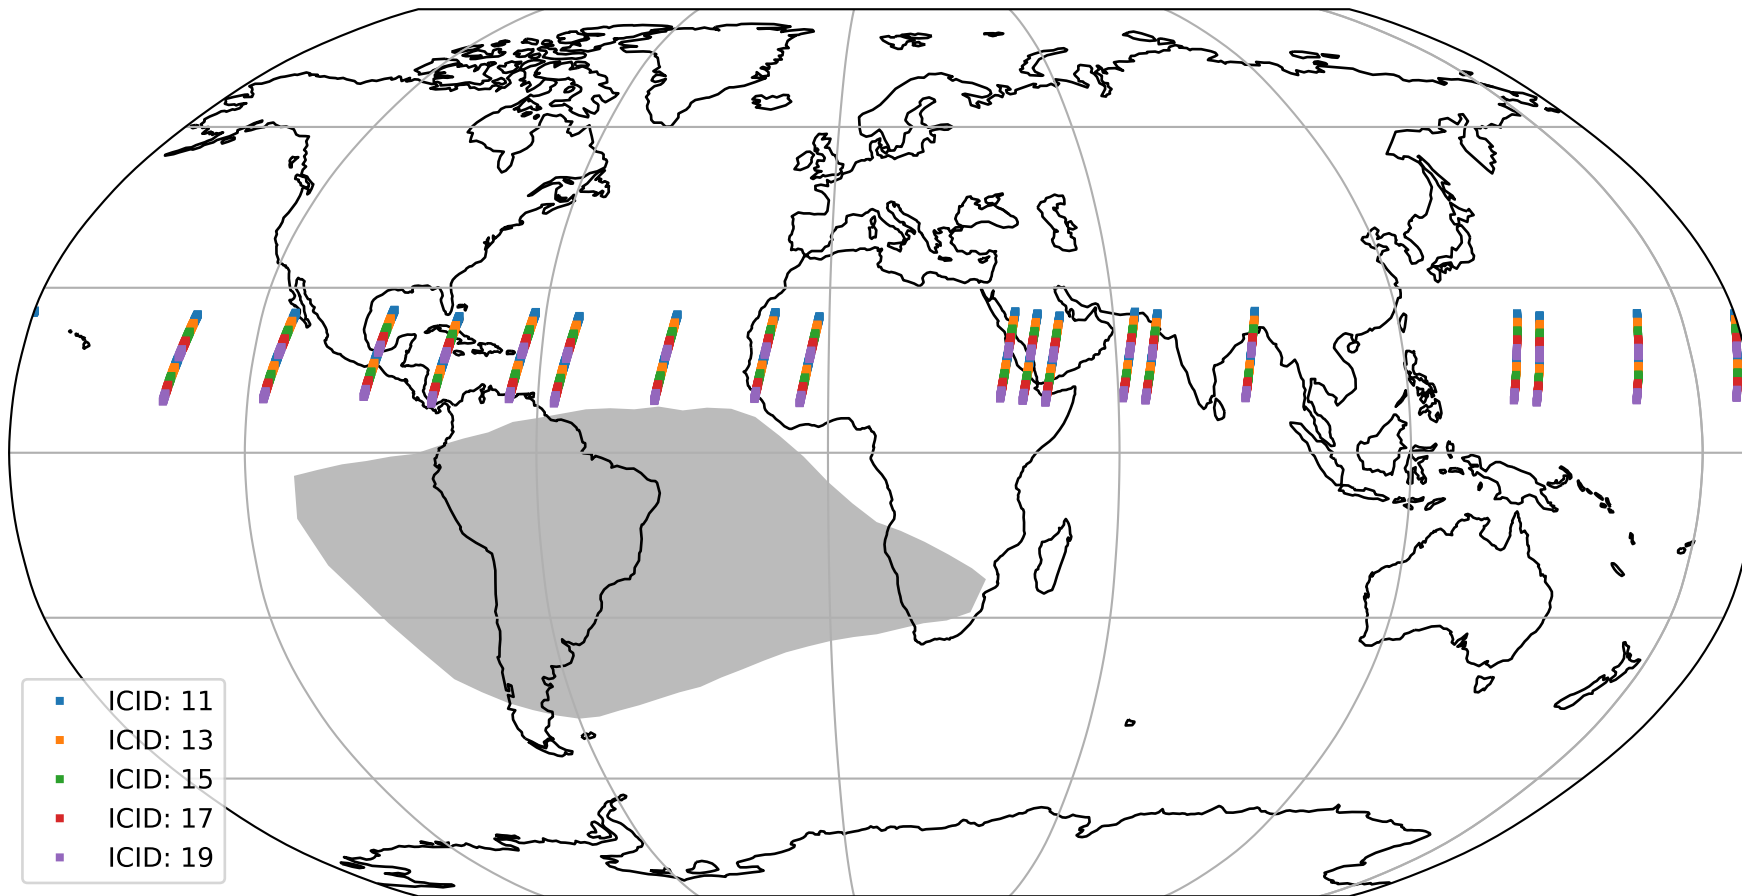

Tropomi SWIR offset (official)

orbits : 19 in [27817, 27862]
coverage : 2023-02-25 / 2023-02-28
median : 0.52599 V
spread : 0.035912 V
created : 2023-08-21T15:28:25

value detector map

Tropomi SWIR offset (official)

orbits : 19 in [27817, 27862]
coverage : 2023-02-25 / 2023-02-28
median : 27.821 μV
spread : 14.184 μV
created : 2023-08-21T15:28:25

Tropomi SWIR offset (official)

orbits : 19 in [27817, 27862]
coverage : 2023-02-25 / 2023-02-28
median : -0.017571 mV
spread : 0.41846 mV
created : 2023-08-21T15:28:26

value compared with SWIR offset CKD

Tropomi SWIR offset (official) ground-tracks of Sentinel-5P

orbits : 19 in [27817, 27862]
coverage : 2023-02-25 / 2023-02-28
created : 2023-08-21T15:28:26

Tropomi SWIR offset (official)

orbits : [2827, 27862]
coverage : 2018-04-30 / 2023-02-28
created : 2023-08-21T15:28:26

trend of detector median & temperatures