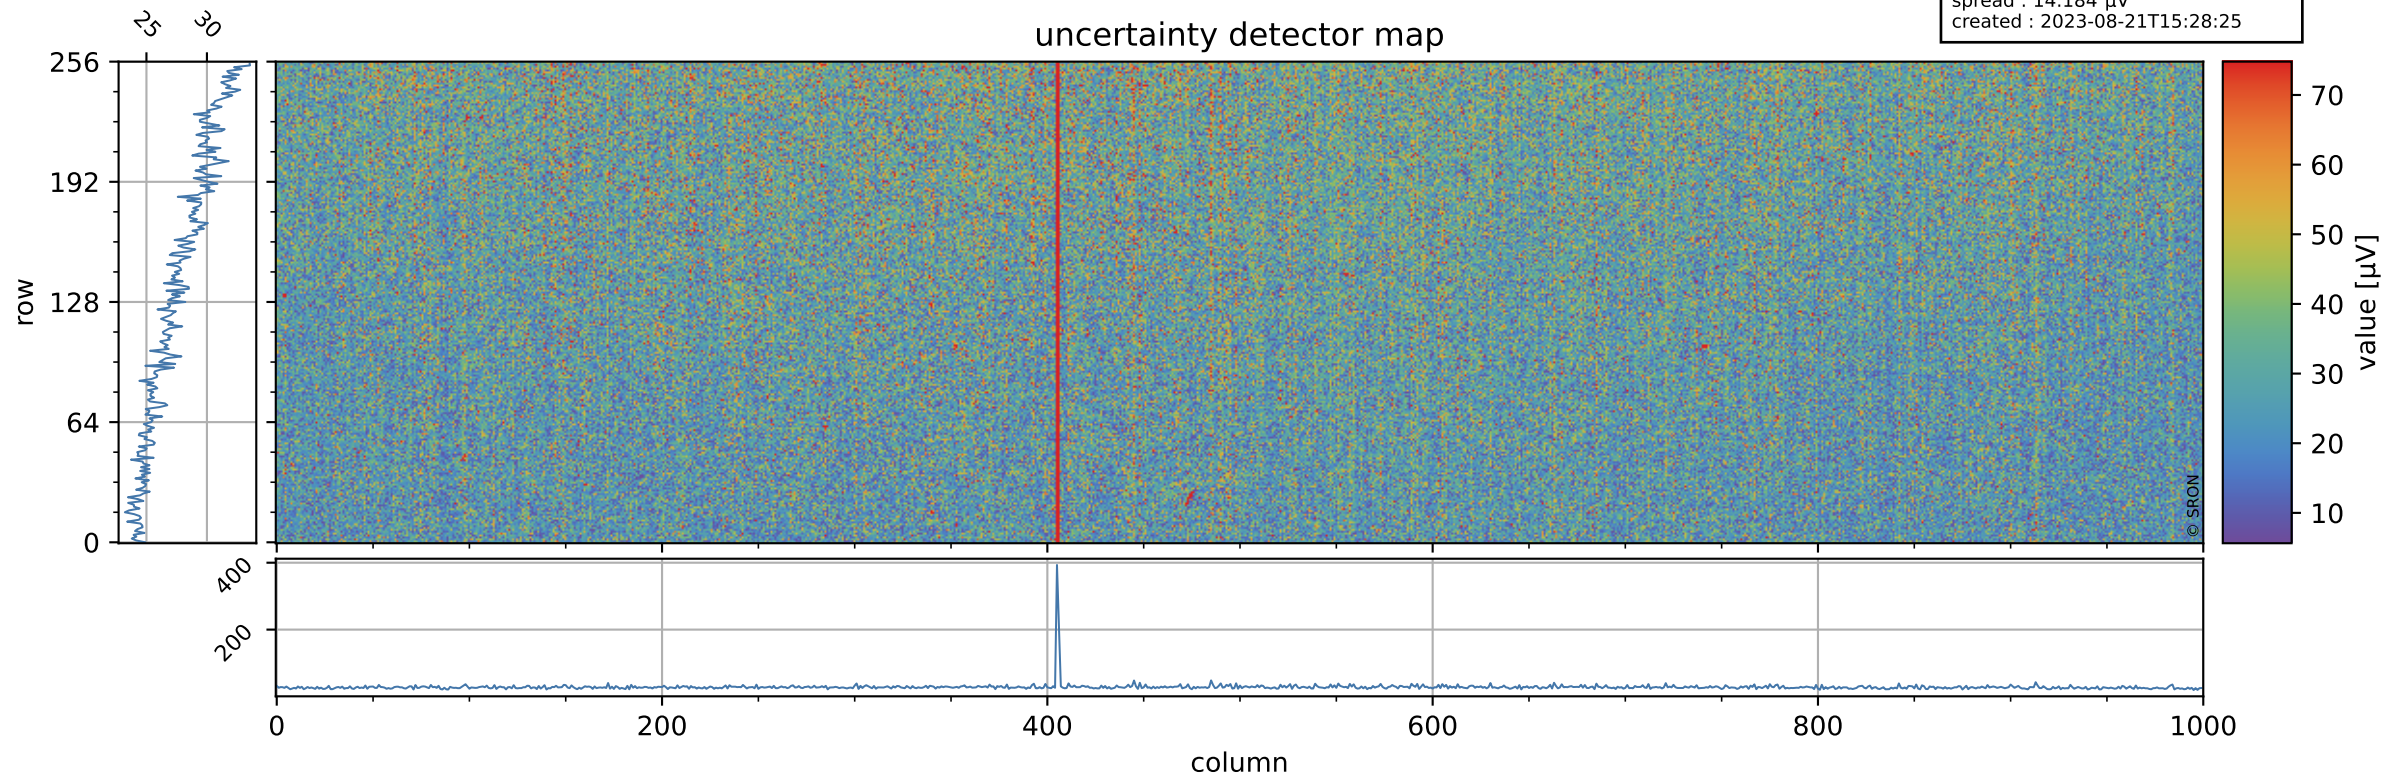

Tropomi SWIR offset (official)

orbits : 19 in [27817, 27862]
coverage : 2023-02-25 / 2023-02-28
median : 0.52599 V
spread : 0.035912 V
created : 2023-08-21T15:28:25

value detector map

Tropomi SWIR offset (official)

orbits : 19 in [27817, 27862]
coverage : 2023-02-25 / 2023-02-28
median : 27.821 μV
spread : 14.184 μV
created : 2023-08-21T15:28:25

Tropomi SWIR offset (official)

orbits : 19 in [27817, 27862]
coverage : 2023-02-25 / 2023-02-28
median : -0.017571 mV
spread : 0.41846 mV
created : 2023-08-21T15:28:26

value compared with SWIR offset CKD

Tropomi SWIR offset (official) ground-tracks of Sentinel-5P

orbits : 19 in [27817, 27862]
coverage : 2023-02-25 / 2023-02-28
created : 2023-08-21T15:28:26

Tropomi SWIR offset (official)

orbits : [2827, 27862]
coverage : 2018-04-30 / 2023-02-28
created : 2023-08-21T15:28:26

trend of detector median & temperatures