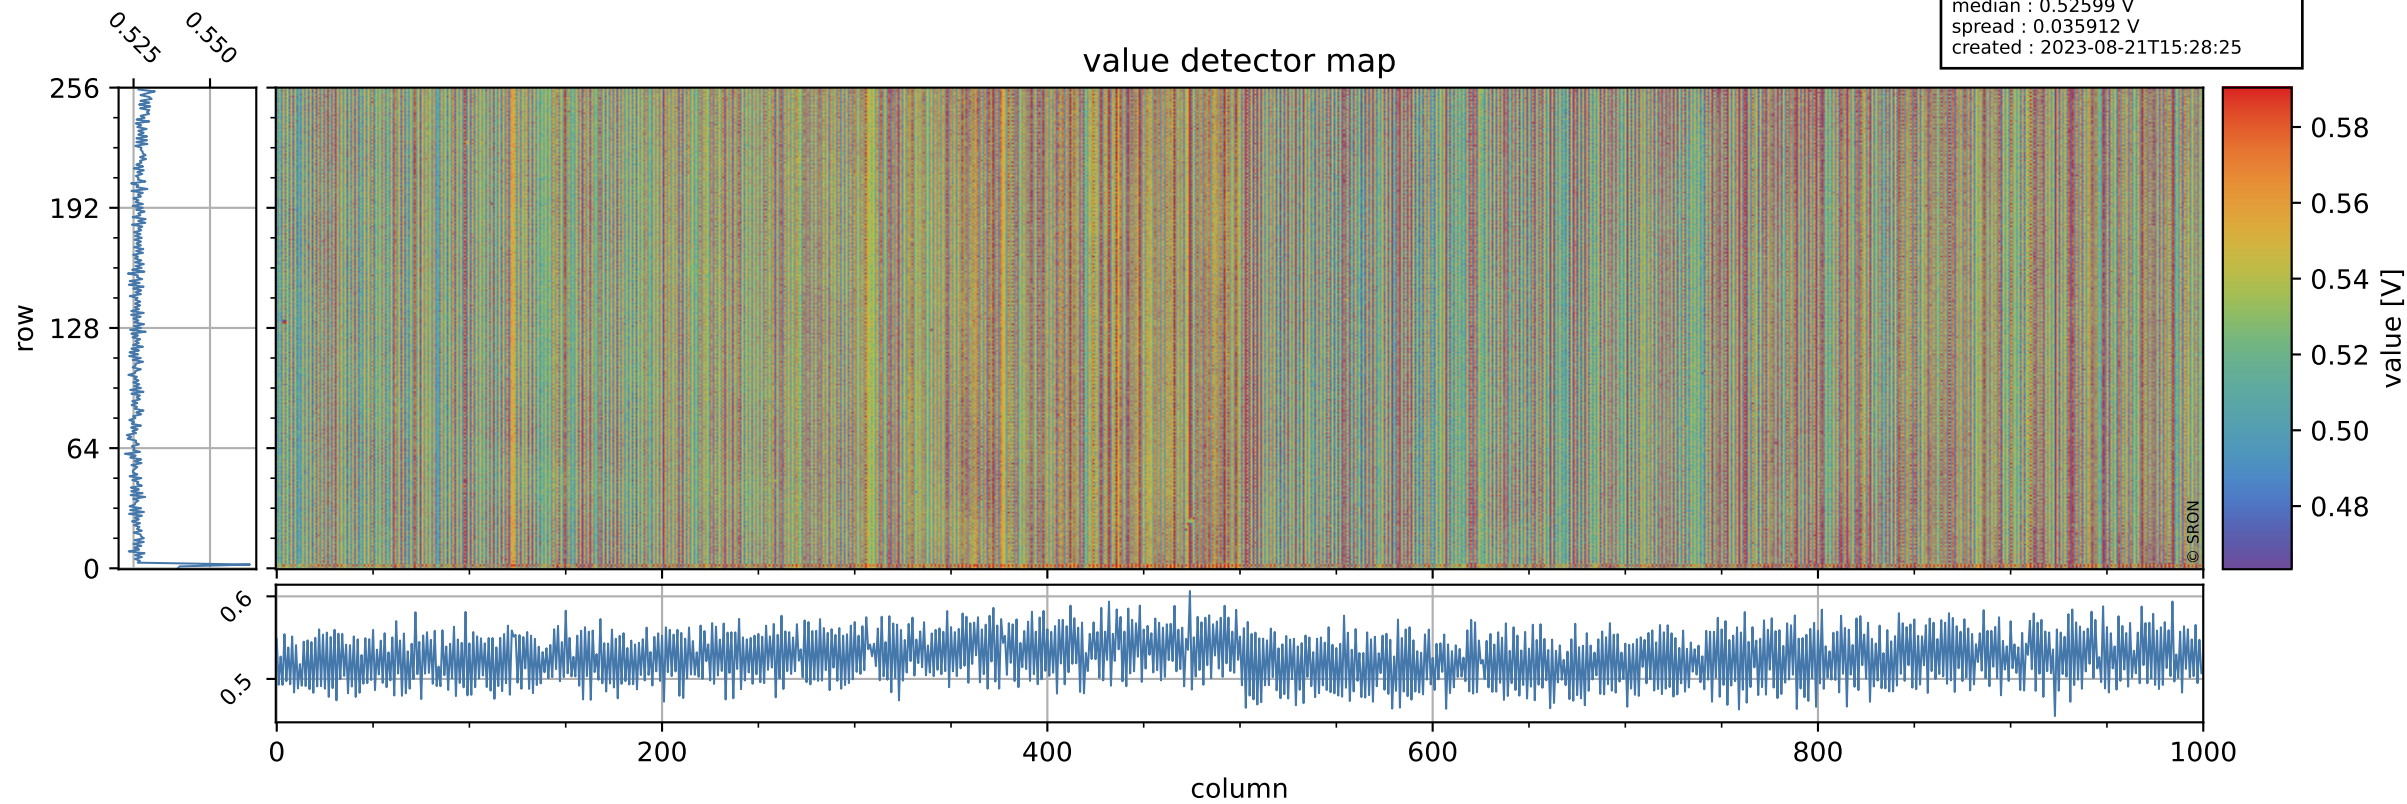

Tropomi SWIR offset (official)

orbits : 19 in [27817, 27862]
coverage : 2023-02-25 / 2023-02-28
median : 0.52599 V
spread : 0.035912 V
created : 2023-08-21T15:28:25

value detector map

Tropomi SWIR offset (official)

orbits : 19 in [27817, 27862]
coverage : 2023-02-25 / 2023-02-28
median : 27.821 μV
spread : 14.184 μV
created : 2023-08-21T15:28:25

Tropomi SWIR offset (official)

orbits : 19 in [27817, 27862]
coverage : 2023-02-25 / 2023-02-28
median : -0.017571 mV
spread : 0.41846 mV
created : 2023-08-21T15:28:26

value compared with SWIR offset CKD

Tropomi SWIR offset (official) ground-tracks of Sentinel-5P

orbits : 19 in [27817, 27862]
coverage : 2023-02-25 / 2023-02-28
created : 2023-08-21T15:28:26

Tropomi SWIR offset (official)

orbits : [2827, 27862]
coverage : 2018-04-30 / 2023-02-28
created : 2023-08-21T15:28:26

trend of detector median & temperatures