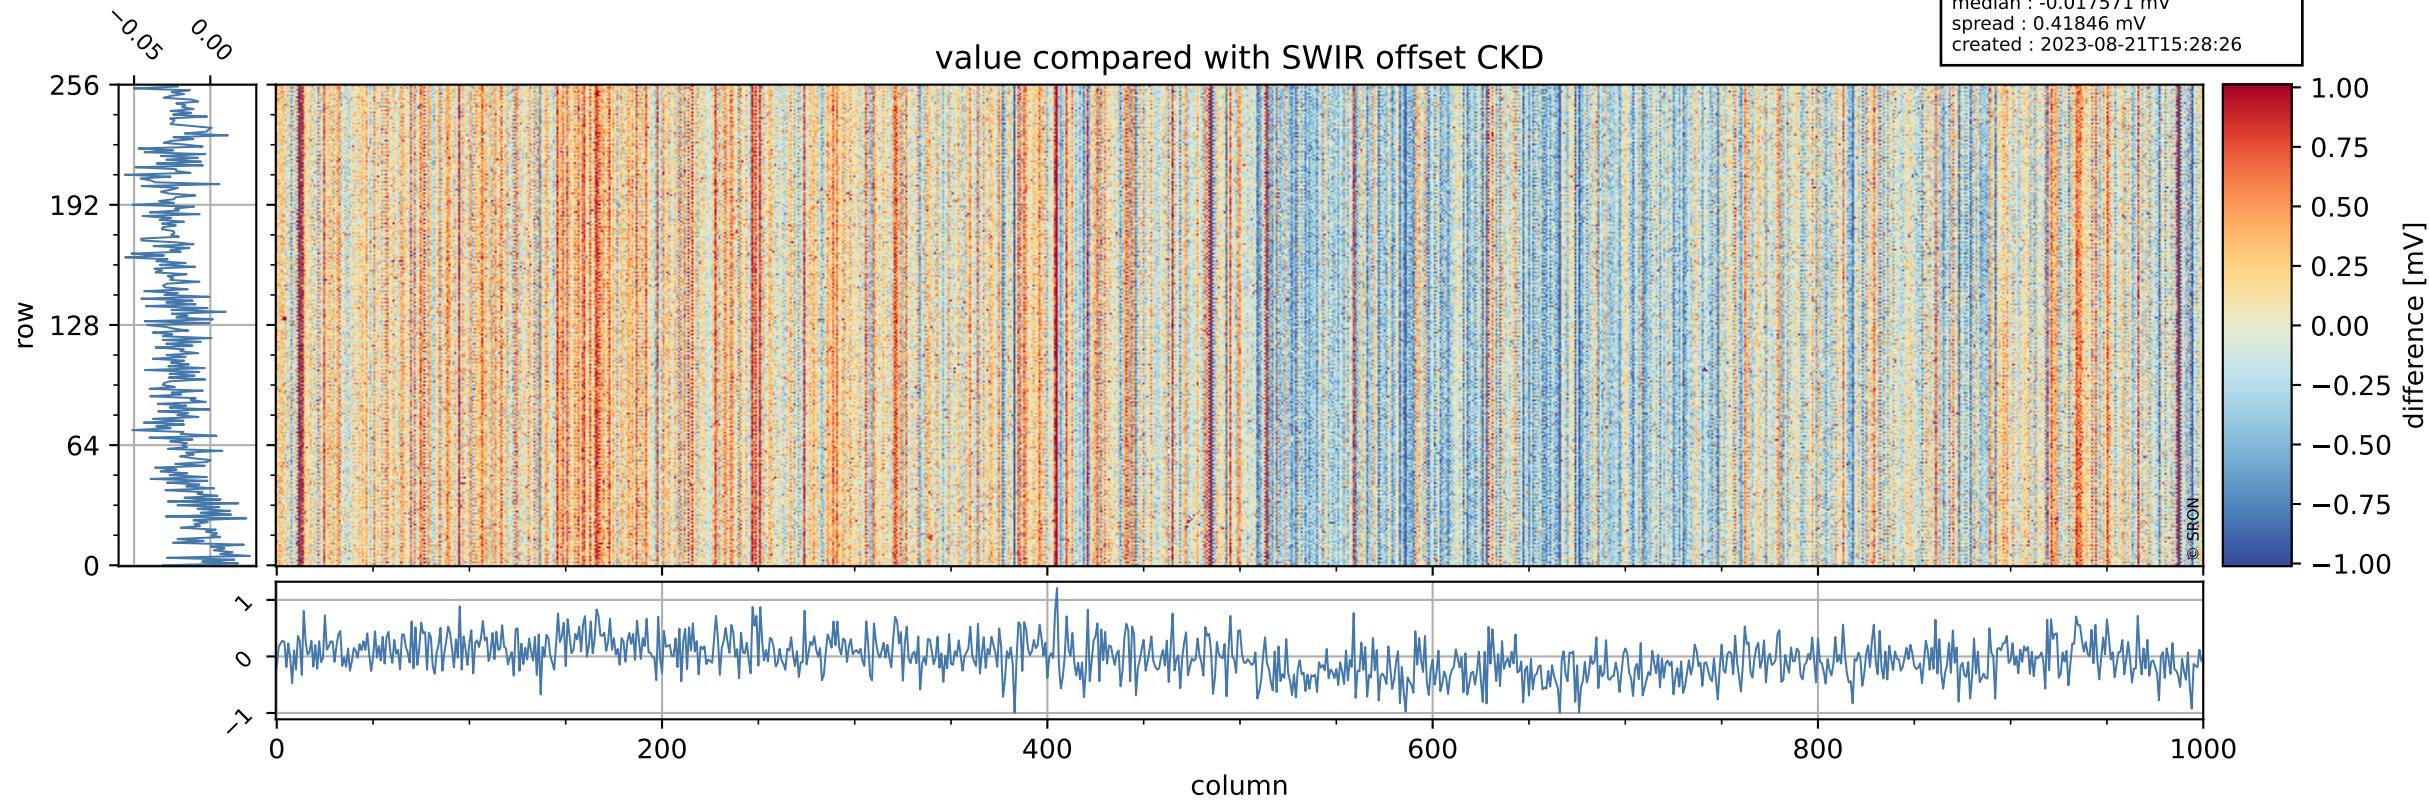

Tropomi SWIR offset (official)

orbits : 19 in [27817, 27862]
coverage : 2023-02-25 / 2023-02-28
median : 0.52599 V
spread : 0.035912 V
created : 2023-08-21T15:28:25

value detector map

Tropomi SWIR offset (official)

orbits : 19 in [27817, 27862]
coverage : 2023-02-25 / 2023-02-28
median : 27.821 μV
spread : 14.184 μV
created : 2023-08-21T15:28:25

Tropomi SWIR offset (official)

orbits : 19 in [27817, 27862]
coverage : 2023-02-25 / 2023-02-28
median : -0.017571 mV
spread : 0.41846 mV
created : 2023-08-21T15:28:26

value compared with SWIR offset CKD

Tropomi SWIR offset (official) ground-tracks of Sentinel-5P

orbits : 19 in [27817, 27862]
coverage : 2023-02-25 / 2023-02-28
created : 2023-08-21T15:28:26

Tropomi SWIR offset (official)

orbits : [2827, 27862]
coverage : 2018-04-30 / 2023-02-28
created : 2023-08-21T15:28:26

trend of detector median & temperatures