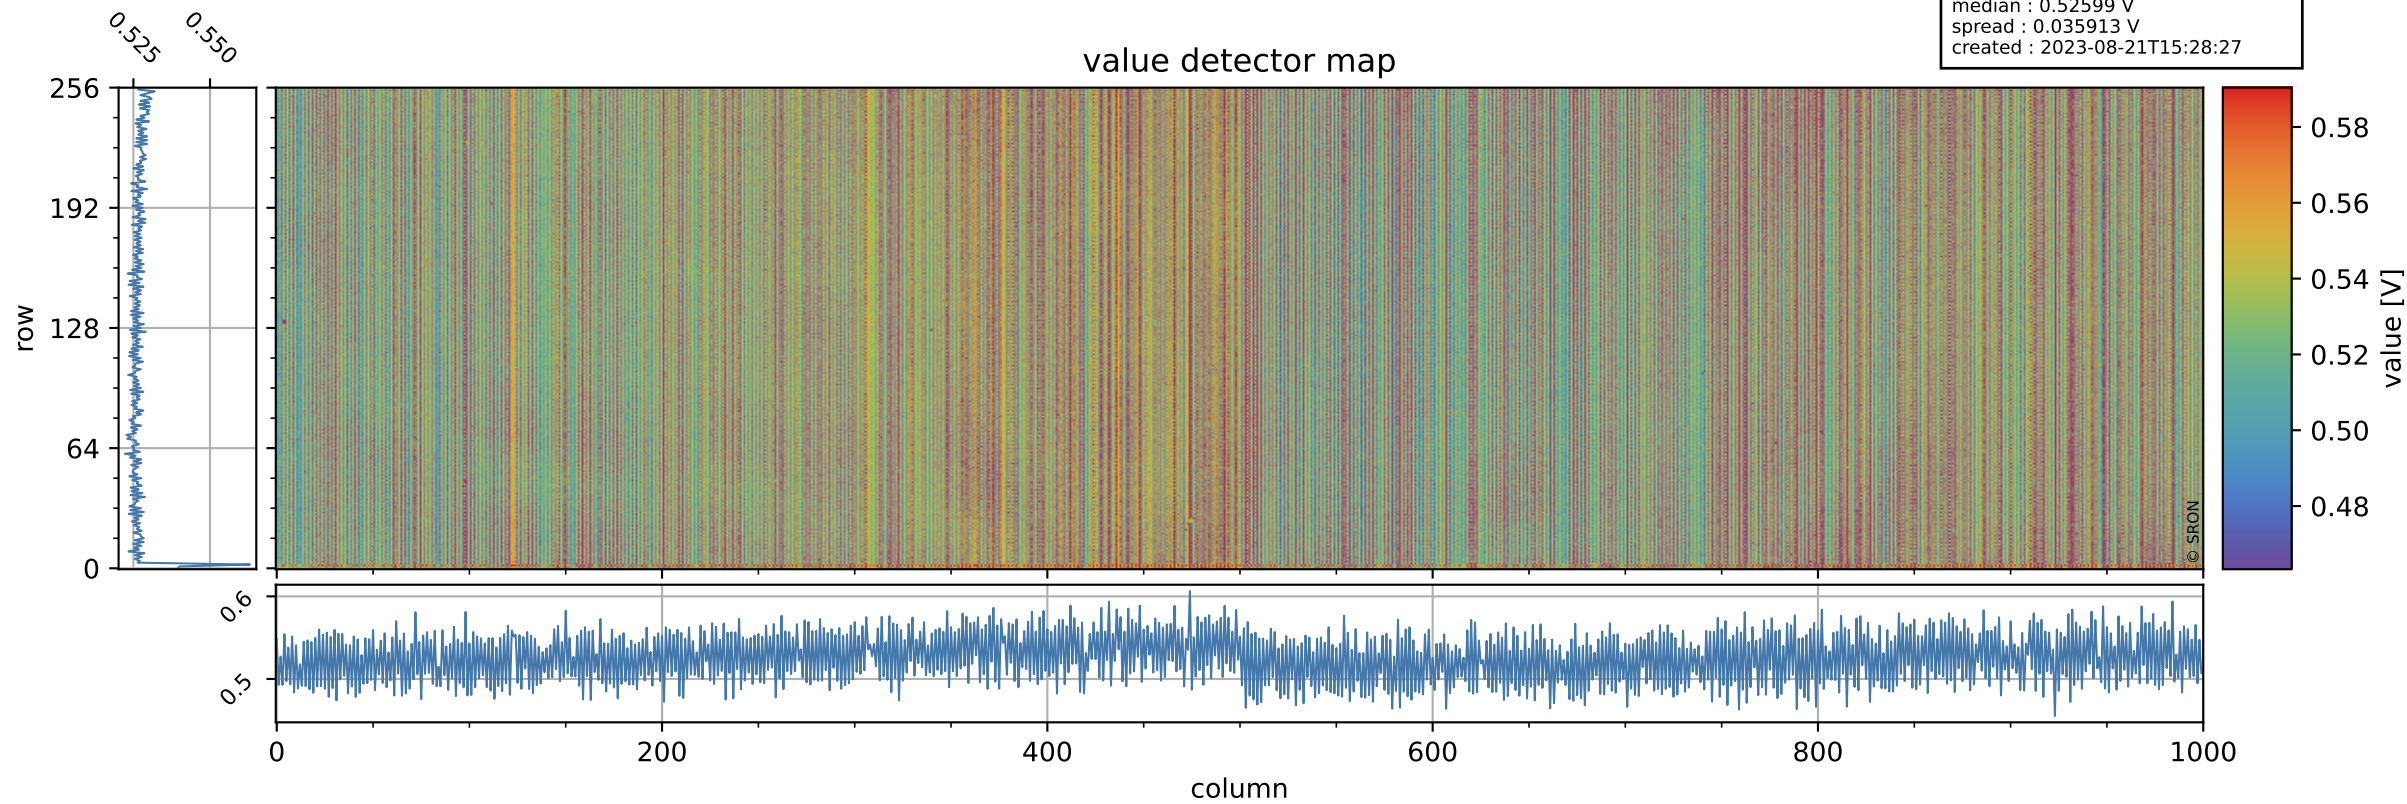

Tropomi SWIR offset (official)

orbits : 19 in [27832, 27877]
coverage : 2023-02-26 / 2023-03-01
median : 0.52599 V
spread : 0.035913 V
created : 2023-08-21T15:28:27

value detector map

Tropomi SWIR offset (official)

orbits : 19 in [27832, 27877]
coverage : 2023-02-26 / 2023-03-01
median : 28.312 μV
spread : 14.392 μV
created : 2023-08-21T15:28:28

Tropomi SWIR offset (official)

orbits : 19 in [27832, 27877]
coverage : 2023-02-26 / 2023-03-01
median : -0.020041 mV
spread : 0.42347 mV
created : 2023-08-21T15:28:28

value compared with SWIR offset CKD

Tropomi SWIR offset (official) ground-tracks of Sentinel-5P

orbits : 19 in [27832, 27877]
coverage : 2023-02-26 / 2023-03-01
created : 2023-08-21T15:28:28

Tropomi SWIR offset (official)

orbits : [2827, 27877]
coverage : 2018-04-30 / 2023-03-01
created : 2023-08-21T15:28:29

trend of detector median & temperatures