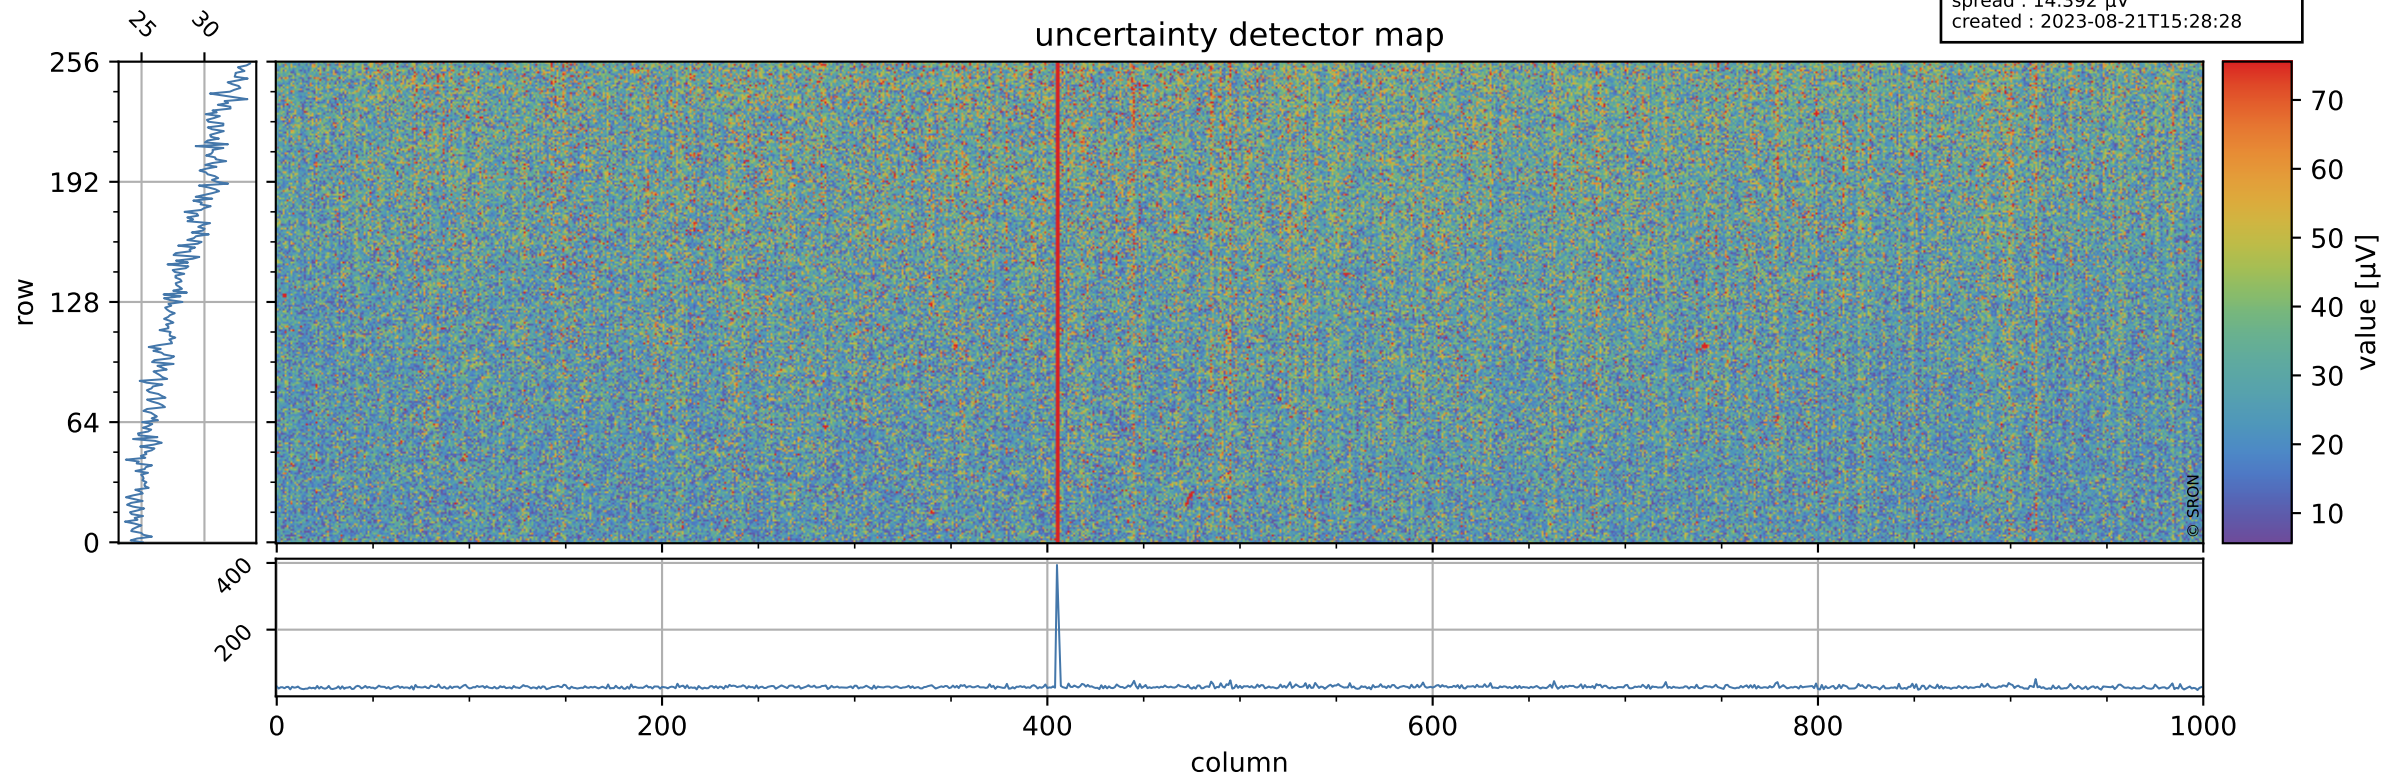

Tropomi SWIR offset (official)

orbits : 19 in [27832, 27877]
coverage : 2023-02-26 / 2023-03-01
median : 0.52599 V
spread : 0.035913 V
created : 2023-08-21T15:28:27

value detector map

Tropomi SWIR offset (official)

orbits : 19 in [27832, 27877]
coverage : 2023-02-26 / 2023-03-01
median : 28.312 μV
spread : 14.392 μV
created : 2023-08-21T15:28:28

Tropomi SWIR offset (official)

orbits : 19 in [27832, 27877]
coverage : 2023-02-26 / 2023-03-01
median : -0.020041 mV
spread : 0.42347 mV
created : 2023-08-21T15:28:28

value compared with SWIR offset CKD

Tropomi SWIR offset (official) ground-tracks of Sentinel-5P

orbits : 19 in [27832, 27877]
coverage : 2023-02-26 / 2023-03-01
created : 2023-08-21T15:28:28

Tropomi SWIR offset (official)

orbits : [2827, 27877]
coverage : 2018-04-30 / 2023-03-01
created : 2023-08-21T15:28:29

trend of detector median & temperatures