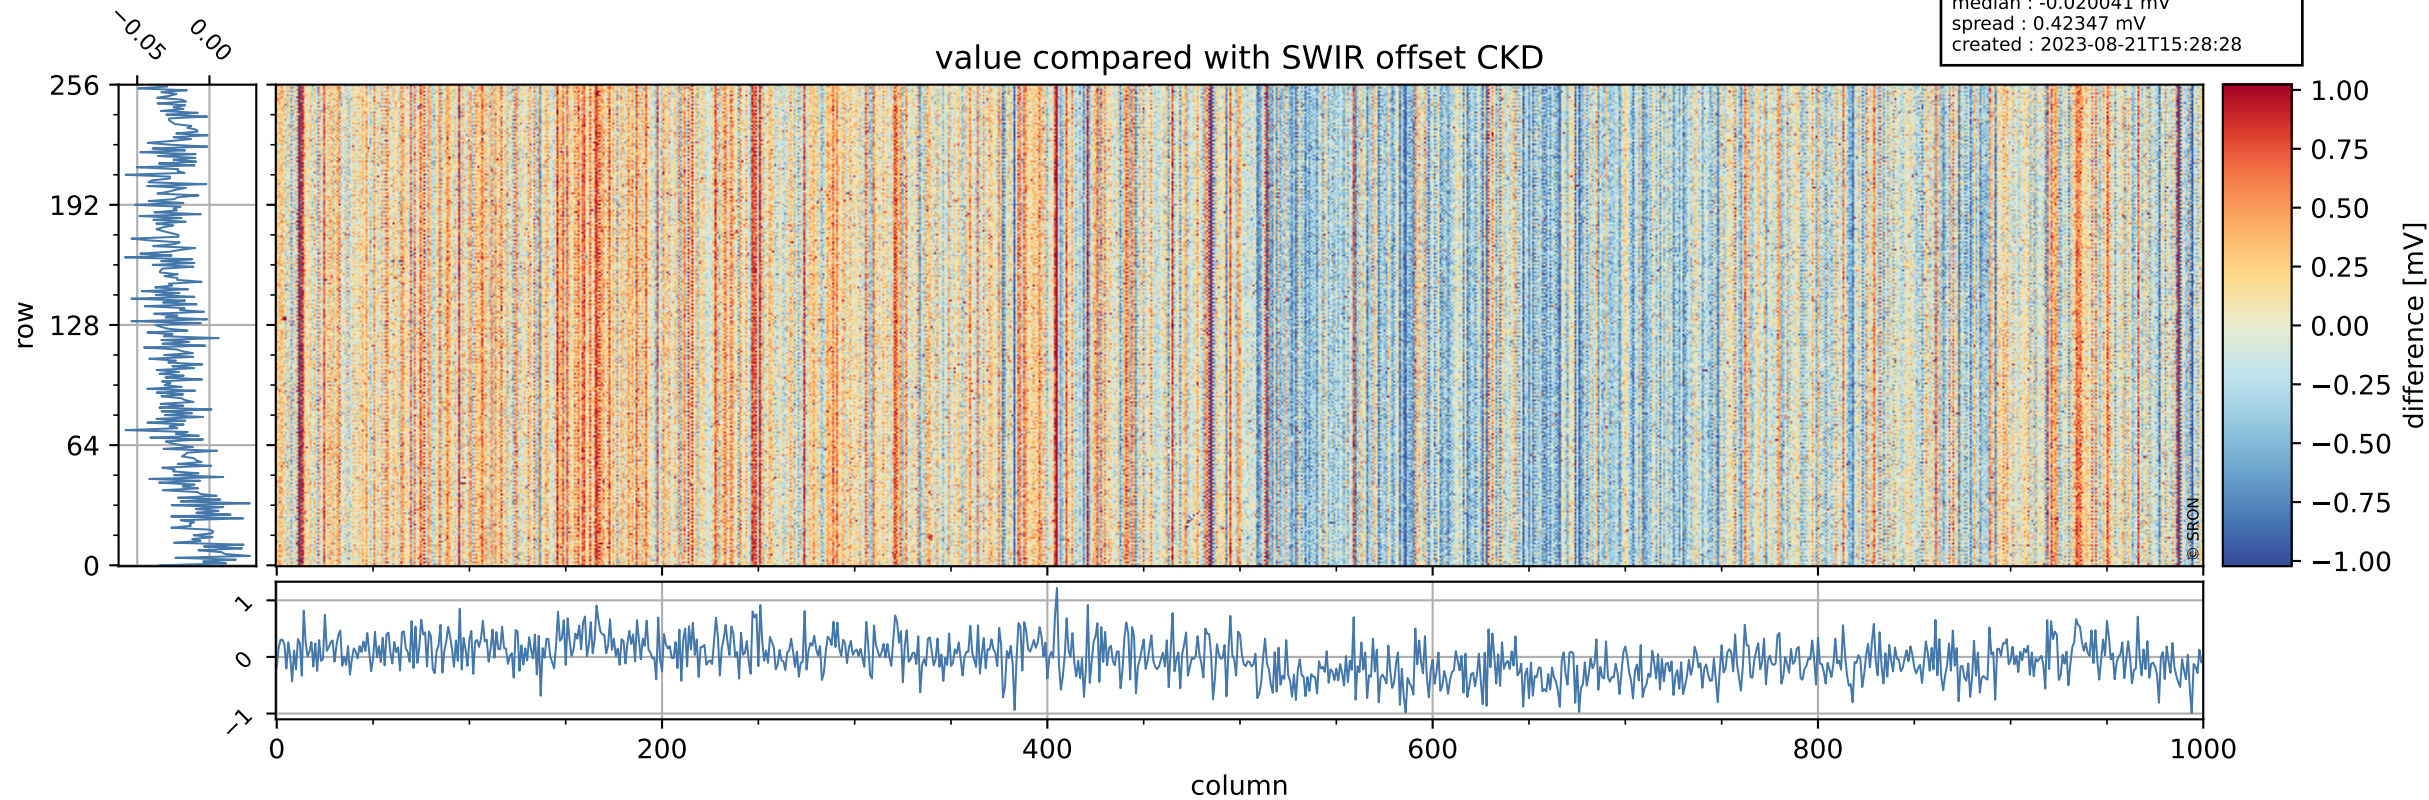

Tropomi SWIR offset (official)

orbits : 19 in [27832, 27877]
coverage : 2023-02-26 / 2023-03-01
median : 0.52599 V
spread : 0.035913 V
created : 2023-08-21T15:28:27

value detector map

Tropomi SWIR offset (official)

orbits : 19 in [27832, 27877]
coverage : 2023-02-26 / 2023-03-01
median : 28.312 μV
spread : 14.392 μV
created : 2023-08-21T15:28:28

Tropomi SWIR offset (official)

orbits : 19 in [27832, 27877]
coverage : 2023-02-26 / 2023-03-01
median : -0.020041 mV
spread : 0.42347 mV
created : 2023-08-21T15:28:28

value compared with SWIR offset CKD

Tropomi SWIR offset (official) ground-tracks of Sentinel-5P

orbits : 19 in [27832, 27877]
coverage : 2023-02-26 / 2023-03-01
created : 2023-08-21T15:28:28

Tropomi SWIR offset (official)

orbits : [2827, 27877]
coverage : 2018-04-30 / 2023-03-01
created : 2023-08-21T15:28:29

trend of detector median & temperatures