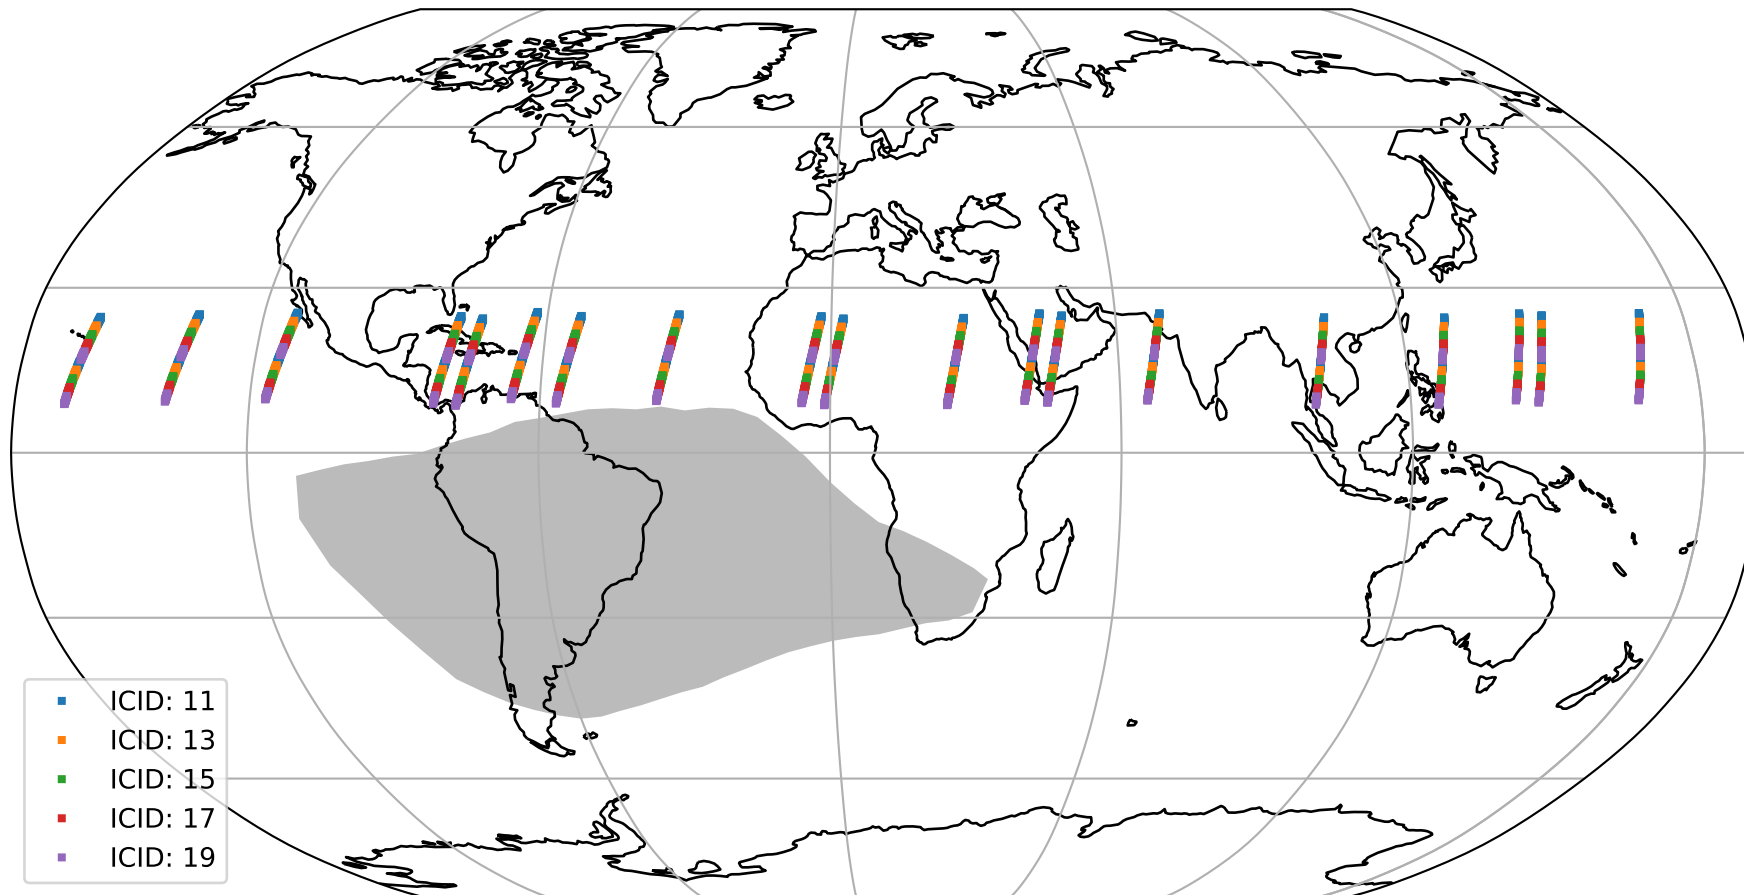

Tropomi SWIR offset (official)

orbits : 19 in [27832, 27877]
coverage : 2023-02-26 / 2023-03-01
median : 0.52599 V
spread : 0.035913 V
created : 2023-08-21T15:28:27

value detector map

Tropomi SWIR offset (official)

orbits : 19 in [27832, 27877]
coverage : 2023-02-26 / 2023-03-01
median : 28.312 μV
spread : 14.392 μV
created : 2023-08-21T15:28:28

Tropomi SWIR offset (official)

orbits : 19 in [27832, 27877]
coverage : 2023-02-26 / 2023-03-01
median : -0.020041 mV
spread : 0.42347 mV
created : 2023-08-21T15:28:28

value compared with SWIR offset CKD

Tropomi SWIR offset (official) ground-tracks of Sentinel-5P

orbits : 19 in [27832, 27877]
coverage : 2023-02-26 / 2023-03-01
created : 2023-08-21T15:28:28

Tropomi SWIR offset (official)

orbits : [2827, 27877]
coverage : 2018-04-30 / 2023-03-01
created : 2023-08-21T15:28:29

trend of detector median & temperatures