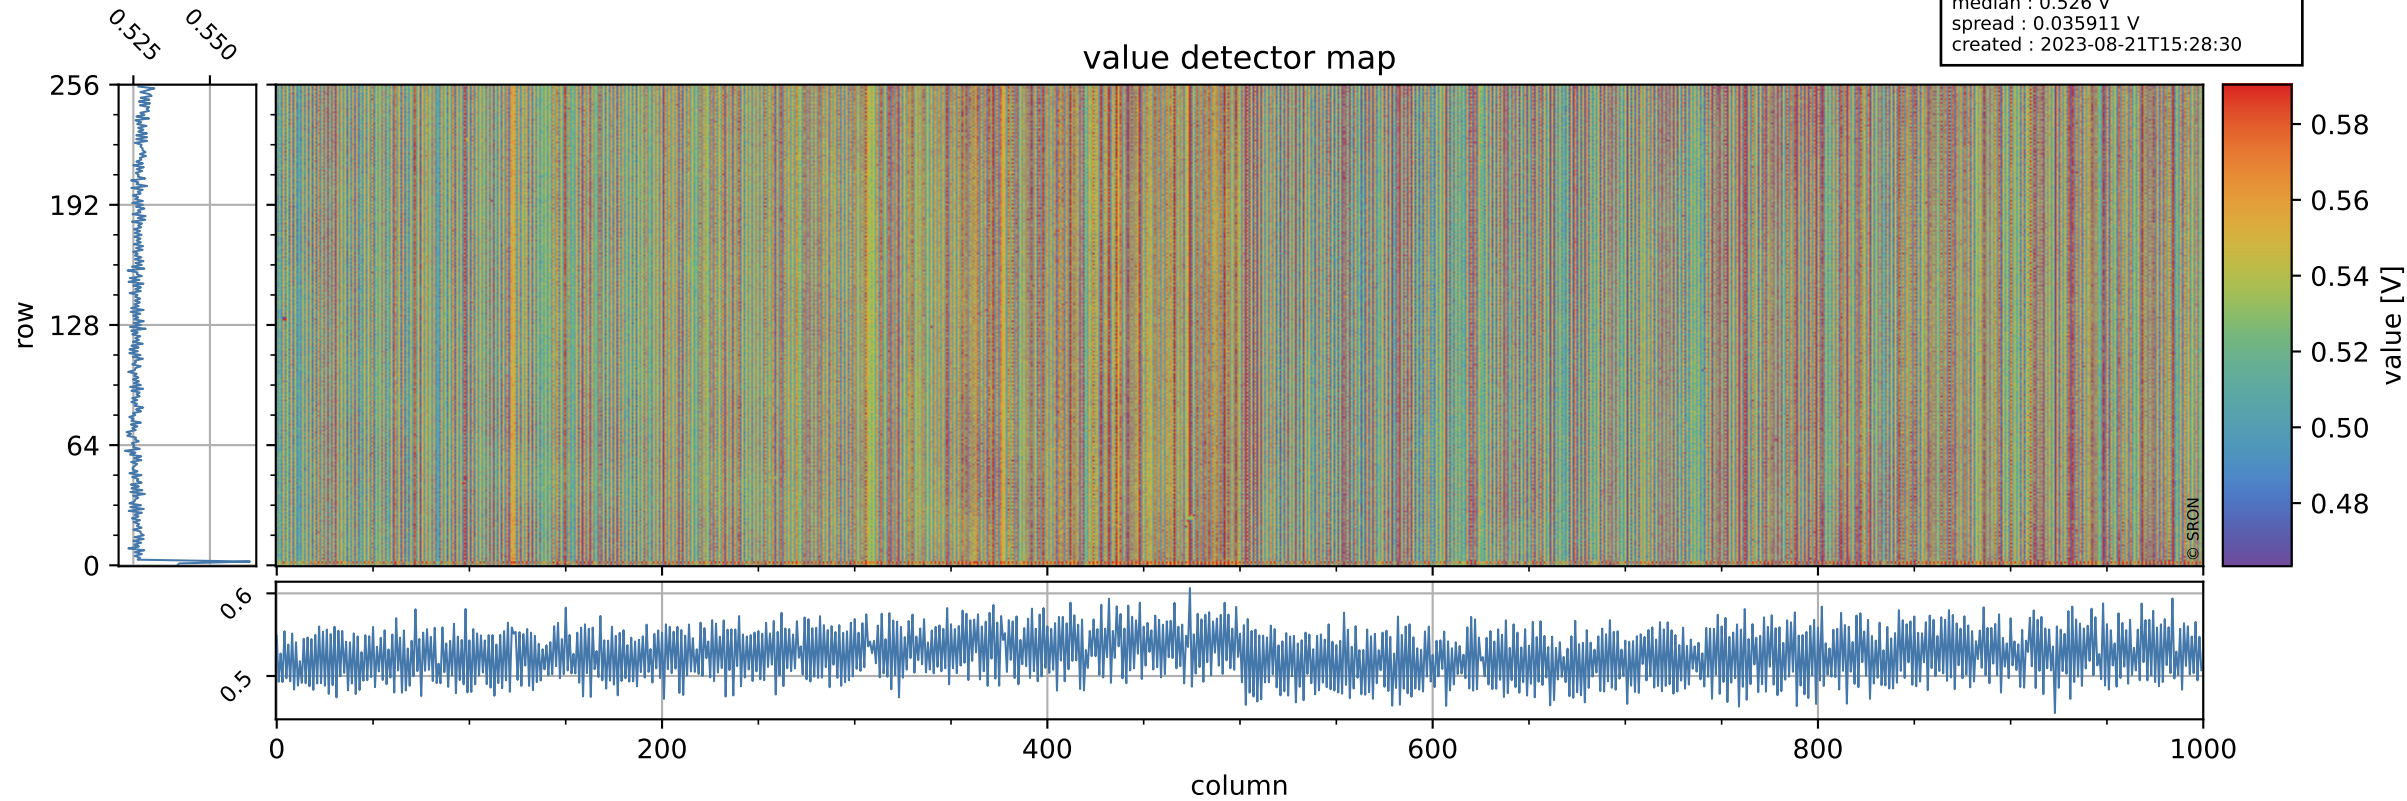

Tropomi SWIR offset (official)

orbits : 18 in [27847, 27892]
coverage : 2023-02-27 / 2023-03-02
median : 0.526 V
spread : 0.035911 V
created : 2023-08-21T15:28:30

value detector map

Tropomi SWIR offset (official)

orbits : 18 in [27847, 27892]
coverage : 2023-02-27 / 2023-03-02
median : 28.05 μV
spread : 14.149 μV
created : 2023-08-21T15:28:30

Tropomi SWIR offset (official)

orbits : 18 in [27847, 27892]
coverage : 2023-02-27 / 2023-03-02
median : -0.012358 mV
spread : 0.42298 mV
created : 2023-08-21T15:28:30

value compared with SWIR offset CKD

Tropomi SWIR offset (official) ground-tracks of Sentinel-5P

orbits : 18 in [27847, 27892]
coverage : 2023-02-27 / 2023-03-02
created : 2023-08-21T15:28:31

Tropomi SWIR offset (official)

orbits : [2827, 27892]
coverage : 2018-04-30 / 2023-03-02
created : 2023-08-21T15:28:31

trend of detector median & temperatures