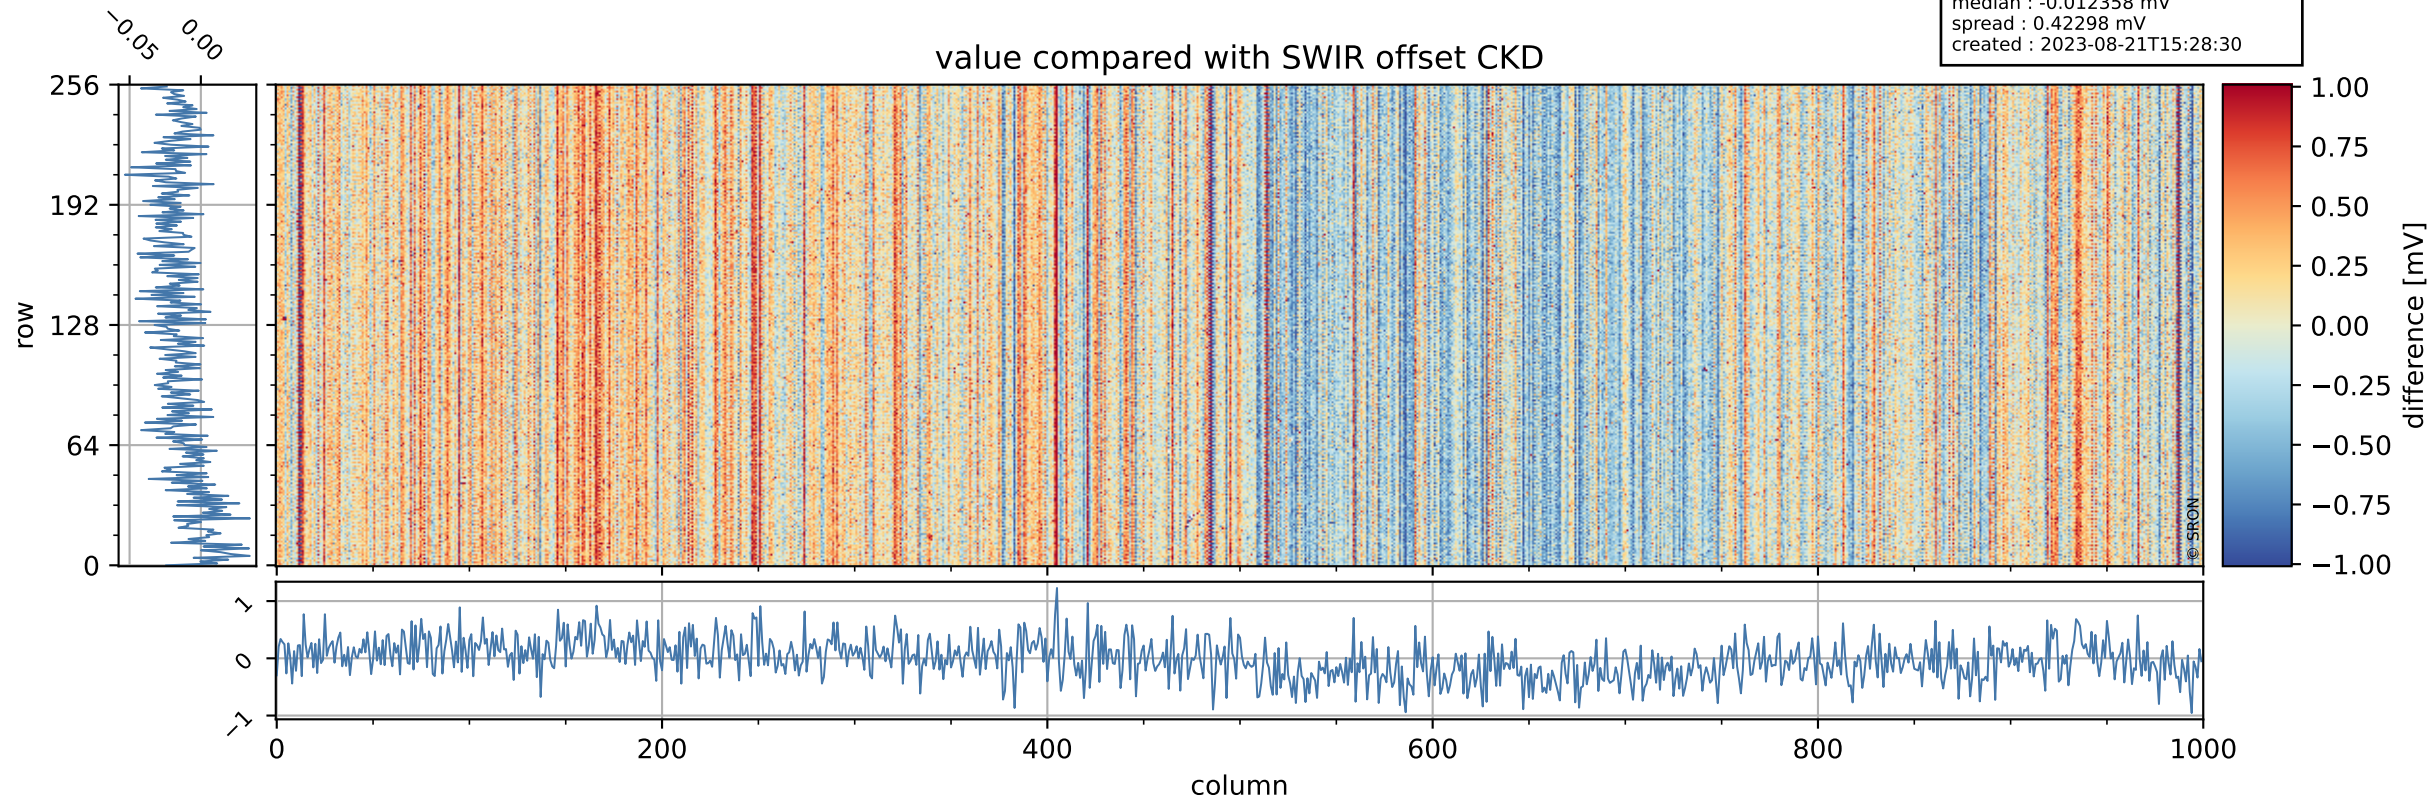

Tropomi SWIR offset (official)

orbits : 18 in [27847, 27892]
coverage : 2023-02-27 / 2023-03-02
median : 0.526 V
spread : 0.035911 V
created : 2023-08-21T15:28:30

value detector map

Tropomi SWIR offset (official)

orbits : 18 in [27847, 27892]
coverage : 2023-02-27 / 2023-03-02
median : 28.05 μV
spread : 14.149 μV
created : 2023-08-21T15:28:30

Tropomi SWIR offset (official)

orbits : 18 in [27847, 27892]
coverage : 2023-02-27 / 2023-03-02
median : -0.012358 mV
spread : 0.42298 mV
created : 2023-08-21T15:28:30

value compared with SWIR offset CKD

Tropomi SWIR offset (official) ground-tracks of Sentinel-5P

orbits : 18 in [27847, 27892]
coverage : 2023-02-27 / 2023-03-02
created : 2023-08-21T15:28:31

Tropomi SWIR offset (official)

orbits : [2827, 27892]
coverage : 2018-04-30 / 2023-03-02
created : 2023-08-21T15:28:31

trend of detector median & temperatures