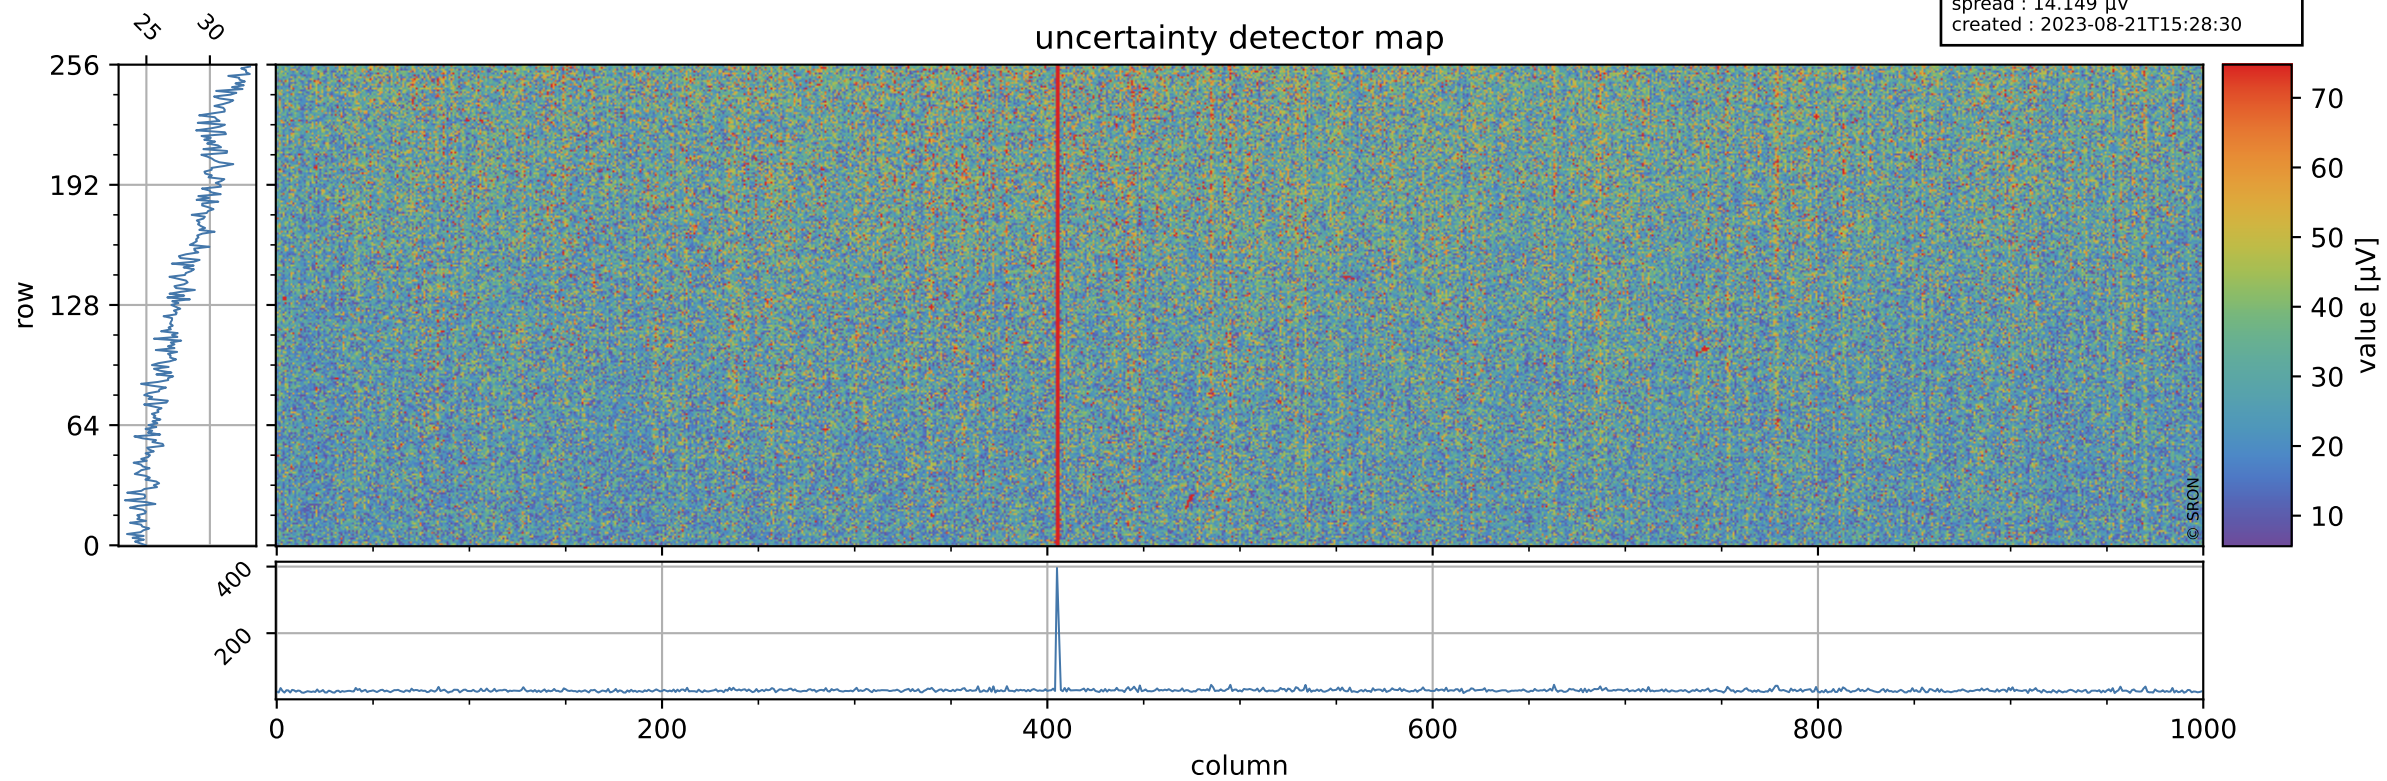

Tropomi SWIR offset (official)

orbits : 18 in [27847, 27892]
coverage : 2023-02-27 / 2023-03-02
median : 0.526 V
spread : 0.035911 V
created : 2023-08-21T15:28:30

value detector map

Tropomi SWIR offset (official)

orbits : 18 in [27847, 27892]
coverage : 2023-02-27 / 2023-03-02
median : 28.05 μV
spread : 14.149 μV
created : 2023-08-21T15:28:30

Tropomi SWIR offset (official)

orbits : 18 in [27847, 27892]
coverage : 2023-02-27 / 2023-03-02
median : -0.012358 mV
spread : 0.42298 mV
created : 2023-08-21T15:28:30

value compared with SWIR offset CKD

Tropomi SWIR offset (official) ground-tracks of Sentinel-5P

orbits : 18 in [27847, 27892]
coverage : 2023-02-27 / 2023-03-02
created : 2023-08-21T15:28:31

Tropomi SWIR offset (official)

orbits : [2827, 27892]
coverage : 2018-04-30 / 2023-03-02
created : 2023-08-21T15:28:31

trend of detector median & temperatures