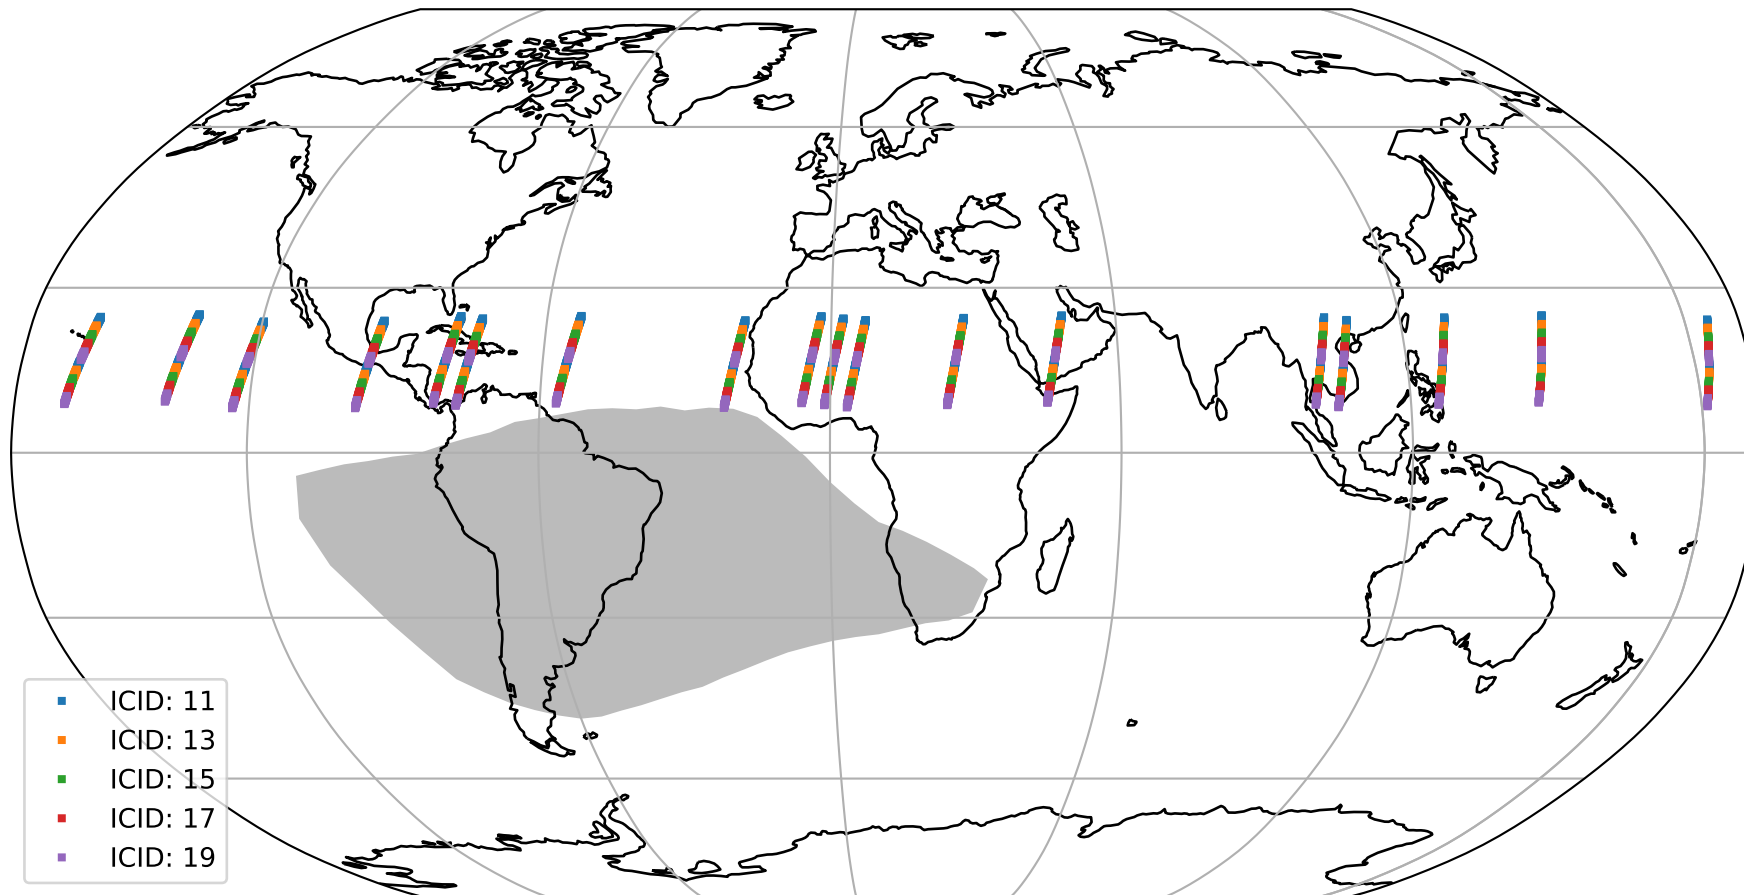

Tropomi SWIR offset (official)

orbits : 18 in [27847, 27892]
coverage : 2023-02-27 / 2023-03-02
median : 0.526 V
spread : 0.035911 V
created : 2023-08-21T15:28:30

value detector map

Tropomi SWIR offset (official)

orbits : 18 in [27847, 27892]
coverage : 2023-02-27 / 2023-03-02
median : 28.05 μV
spread : 14.149 μV
created : 2023-08-21T15:28:30

Tropomi SWIR offset (official)

orbits : 18 in [27847, 27892]
coverage : 2023-02-27 / 2023-03-02
median : -0.012358 mV
spread : 0.42298 mV
created : 2023-08-21T15:28:30

value compared with SWIR offset CKD

Tropomi SWIR offset (official) ground-tracks of Sentinel-5P

orbits : 18 in [27847, 27892]
coverage : 2023-02-27 / 2023-03-02
created : 2023-08-21T15:28:31

Tropomi SWIR offset (official)

orbits : [2827, 27892]
coverage : 2018-04-30 / 2023-03-02
created : 2023-08-21T15:28:31

trend of detector median & temperatures