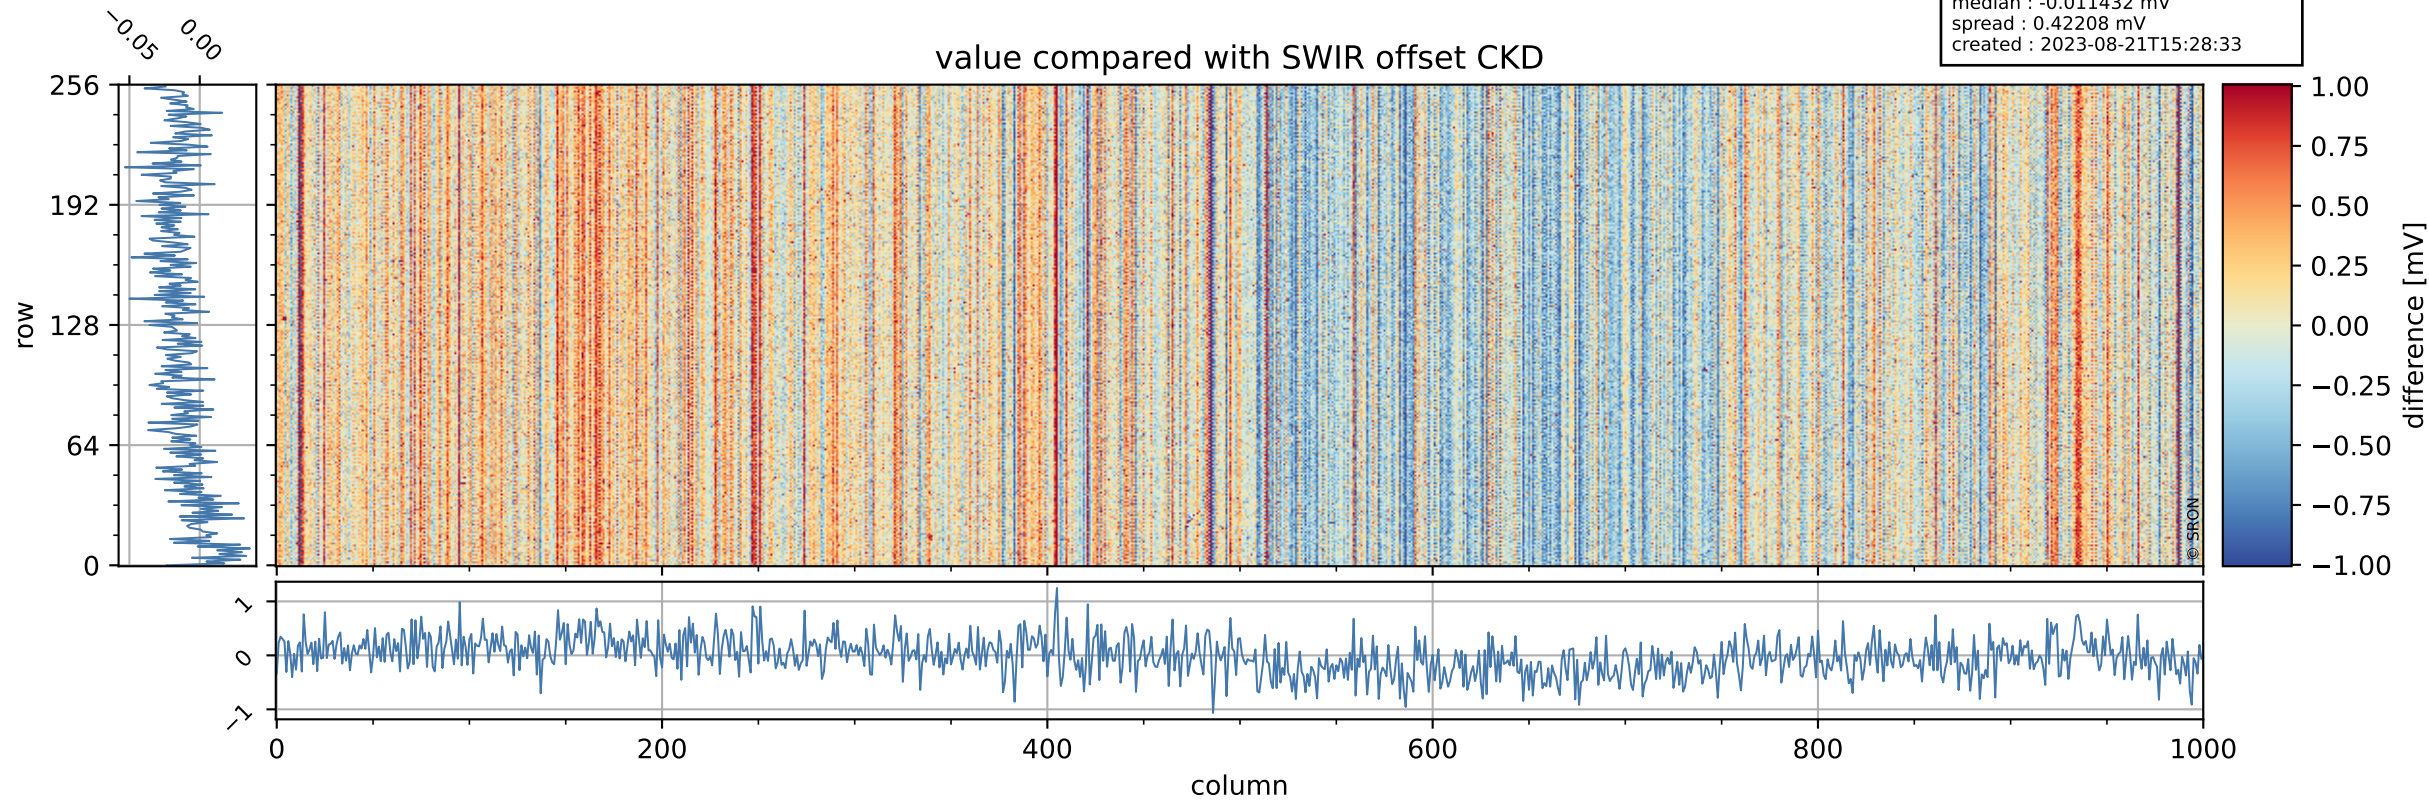

## value detector map

# Tropomi SWIR offset (official)

orbits : 19 in [27862, 27907]  
coverage : 2023-02-28 / 2023-03-03  
median : 27.312  $\mu\text{V}$   
spread : 13.926  $\mu\text{V}$   
created : 2023-08-21T15:28:32

# Tropomi SWIR offset (official)

orbits : 19 in [27862, 27907]  
coverage : 2023-02-28 / 2023-03-03  
median : -0.011432 mV  
spread : 0.42208 mV  
created : 2023-08-21T15:28:33

value compared with SWIR offset CKD

# Tropomi SWIR offset (official) ground-tracks of Sentinel-5P

orbits : 19 in [27862, 27907]  
coverage : 2023-02-28 / 2023-03-03  
created : 2023-08-21T15:28:33