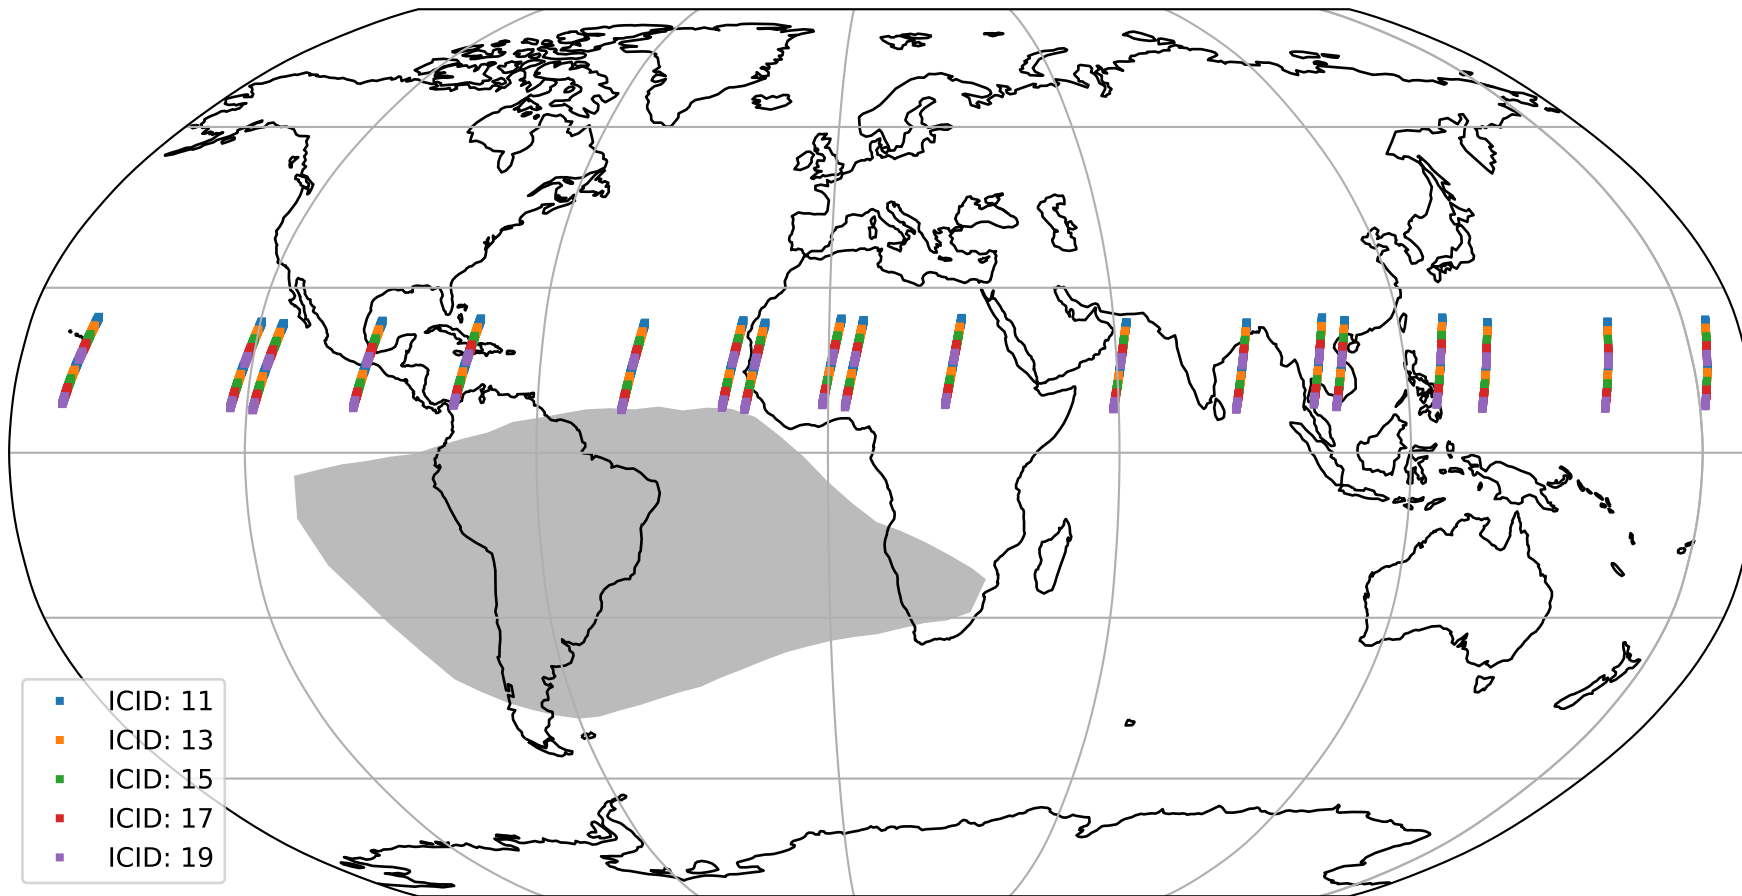

# Tropomi SWIR offset (official)

orbits : 19 in [27862, 27907]  
coverage : 2023-02-28 / 2023-03-03  
median : 27.312  $\mu\text{V}$   
spread : 13.926  $\mu\text{V}$   
created : 2023-08-21T15:28:32

# Tropomi SWIR offset (official)

orbits : 19 in [27862, 27907]  
coverage : 2023-02-28 / 2023-03-03  
median : -0.011432 mV  
spread : 0.42208 mV  
created : 2023-08-21T15:28:33

value compared with SWIR offset CKD

# Tropomi SWIR offset (official) ground-tracks of Sentinel-5P

orbits : 19 in [27862, 27907]  
coverage : 2023-02-28 / 2023-03-03  
created : 2023-08-21T15:28:33

# Tropomi SWIR offset (official)

orbits : [2827, 27907]  
coverage : 2018-04-30 / 2023-03-03  
created : 2023-08-21T15:28:33