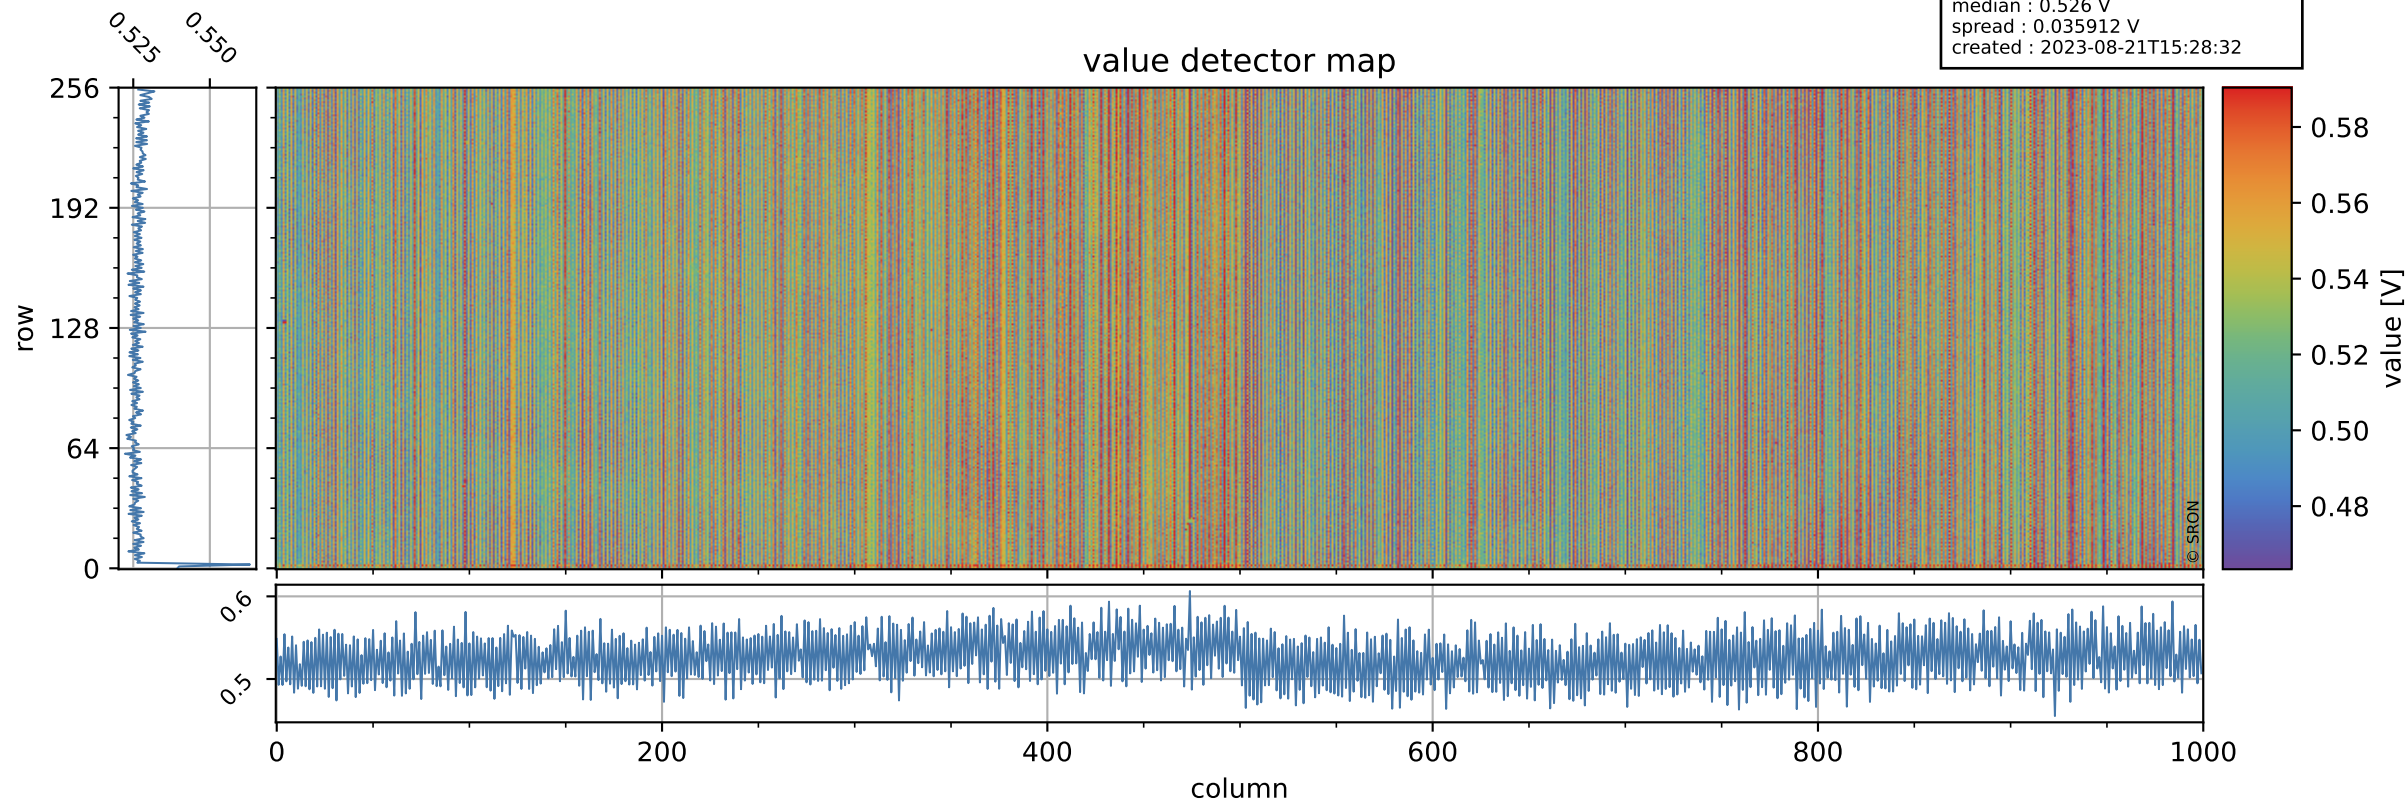

# Tropomi SWIR offset (official)

orbits : 19 in [27862, 27907]  
coverage : 2023-02-28 / 2023-03-03  
median : 0.526 V  
spread : 0.035912 V  
created : 2023-08-21T15:28:32

## value detector map

# Tropomi SWIR offset (official)

orbits : 19 in [27862, 27907]  
coverage : 2023-02-28 / 2023-03-03  
median : 27.312  $\mu\text{V}$   
spread : 13.926  $\mu\text{V}$   
created : 2023-08-21T15:28:32

# Tropomi SWIR offset (official) ground-tracks of Sentinel-5P

orbits : 19 in [27862, 27907]  
coverage : 2023-02-28 / 2023-03-03  
created : 2023-08-21T15:28:33