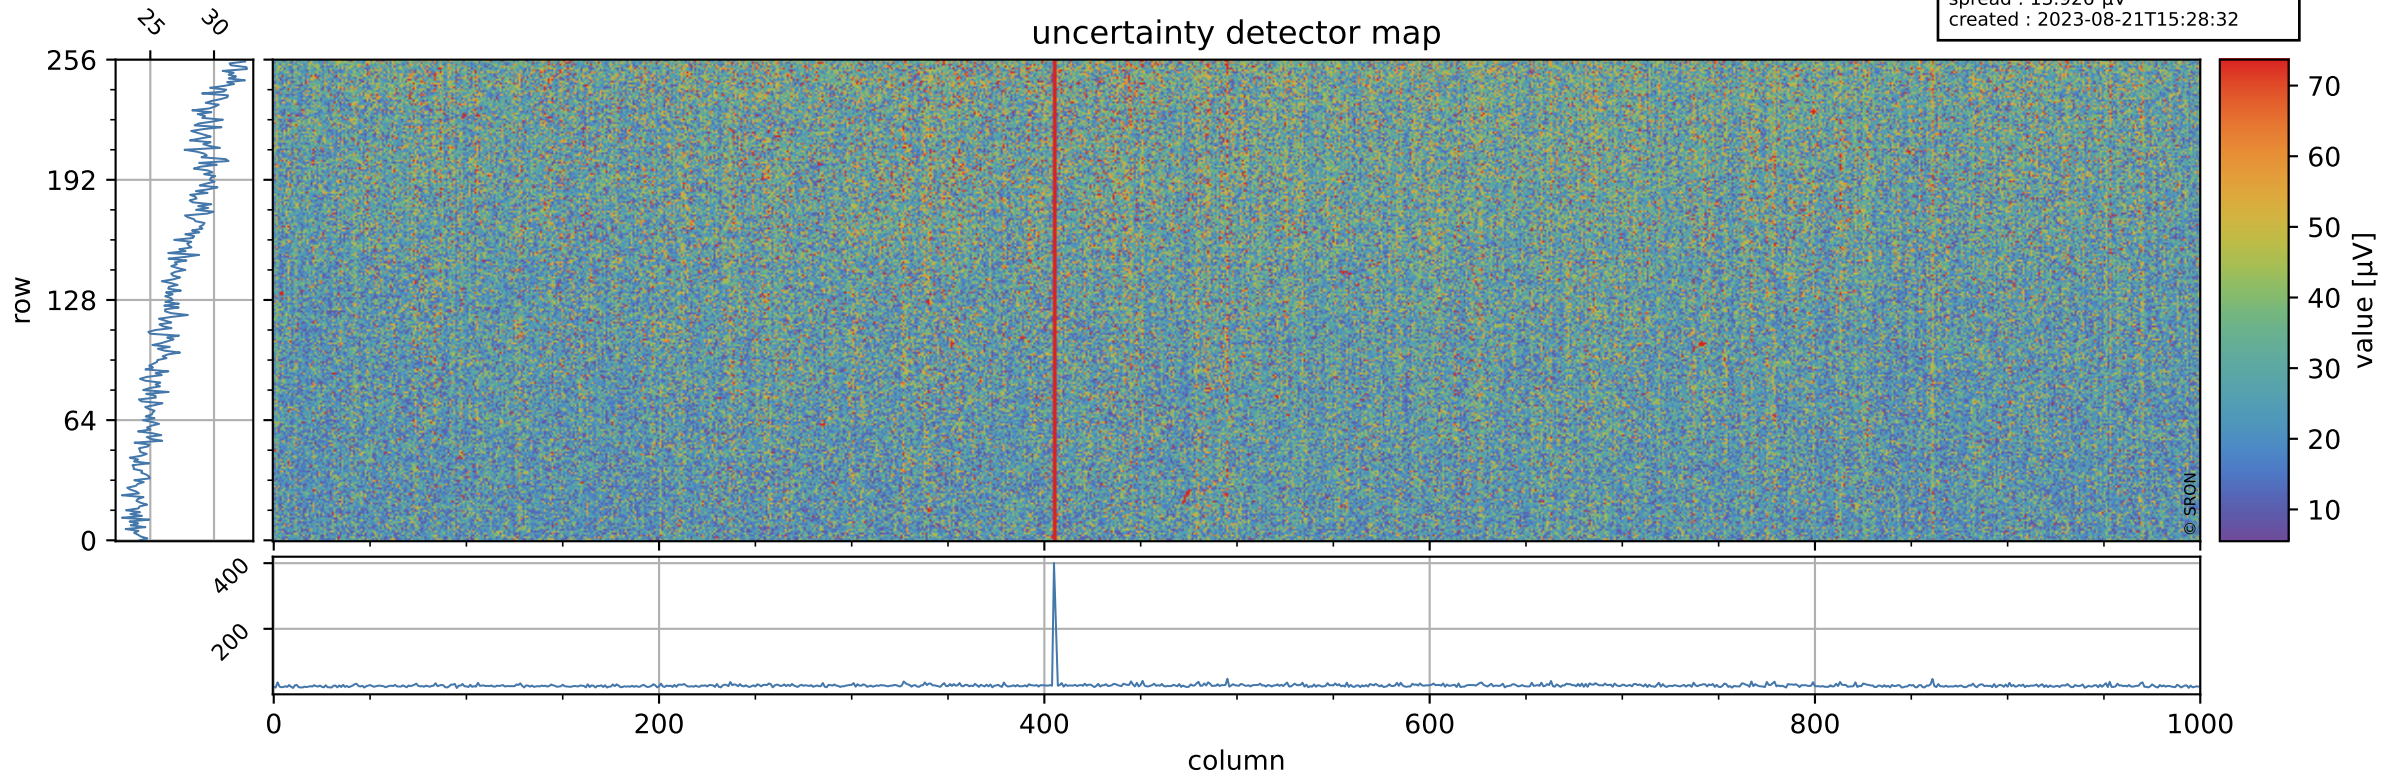

# Tropomi SWIR offset (official)

orbits : 19 in [27862, 27907]  
coverage : 2023-02-28 / 2023-03-03  
median : 0.526 V  
spread : 0.035912 V  
created : 2023-08-21T15:28:32

## value detector map

# Tropomi SWIR offset (official)

orbits : 19 in [27862, 27907]  
coverage : 2023-02-28 / 2023-03-03  
median : 27.312  $\mu\text{V}$   
spread : 13.926  $\mu\text{V}$   
created : 2023-08-21T15:28:32

# Tropomi SWIR offset (official) ground-tracks of Sentinel-5P

orbits : 19 in [27862, 27907]  
coverage : 2023-02-28 / 2023-03-03  
created : 2023-08-21T15:28:33