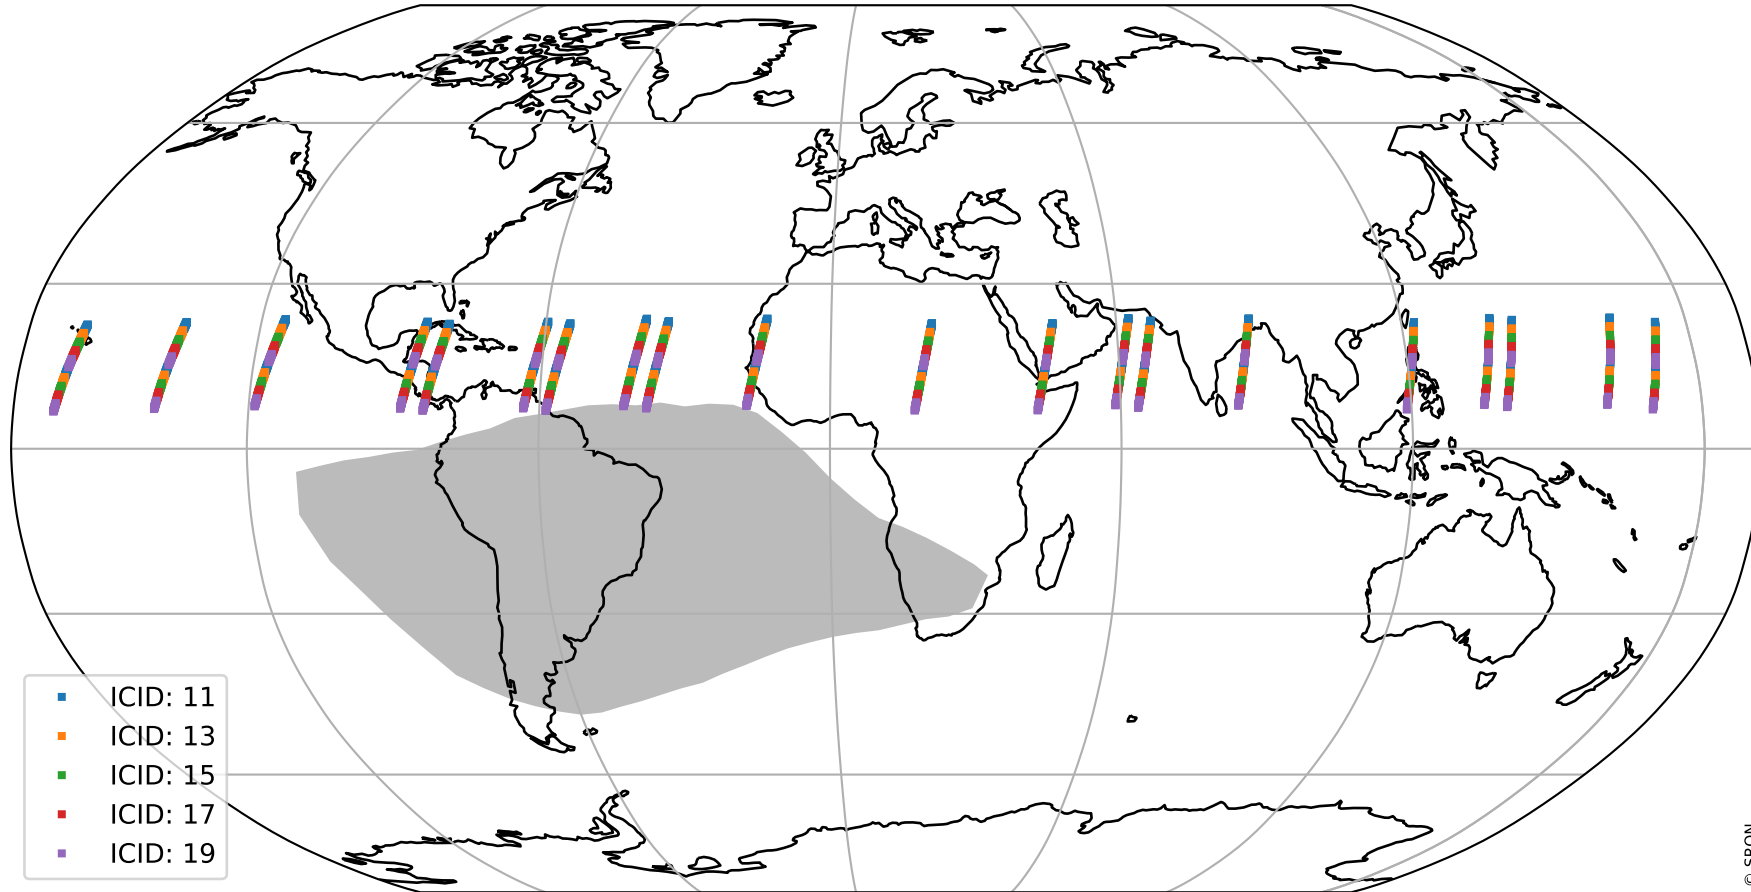

Tropomi SWIR offset (official)

orbits : 20 in [27892, 27937]
coverage : 2023-03-02 / 2023-03-05
median : 0.52601 V
spread : 0.035911 V
created : 2023-08-21T15:28:36

value detector map

Tropomi SWIR offset (official)

orbits : 20 in [27892, 27937]
coverage : 2023-03-02 / 2023-03-05
median : 27.613 μV
spread : 14.124 μV
created : 2023-08-21T15:28:37

Tropomi SWIR offset (official)

orbits : 20 in [27892, 27937]
coverage : 2023-03-02 / 2023-03-05
median : -0.0027979 mV
spread : 0.41512 mV
created : 2023-08-21T15:28:37

value compared with SWIR offset CKD

Tropomi SWIR offset (official) ground-tracks of Sentinel-5P

orbits : 20 in [27892, 27937]
coverage : 2023-03-02 / 2023-03-05
created : 2023-08-21T15:28:37

Tropomi SWIR offset (official)

orbits : [2827, 27937]
coverage : 2018-04-30 / 2023-03-05
created : 2023-08-21T15:28:38

trend of detector median & temperatures