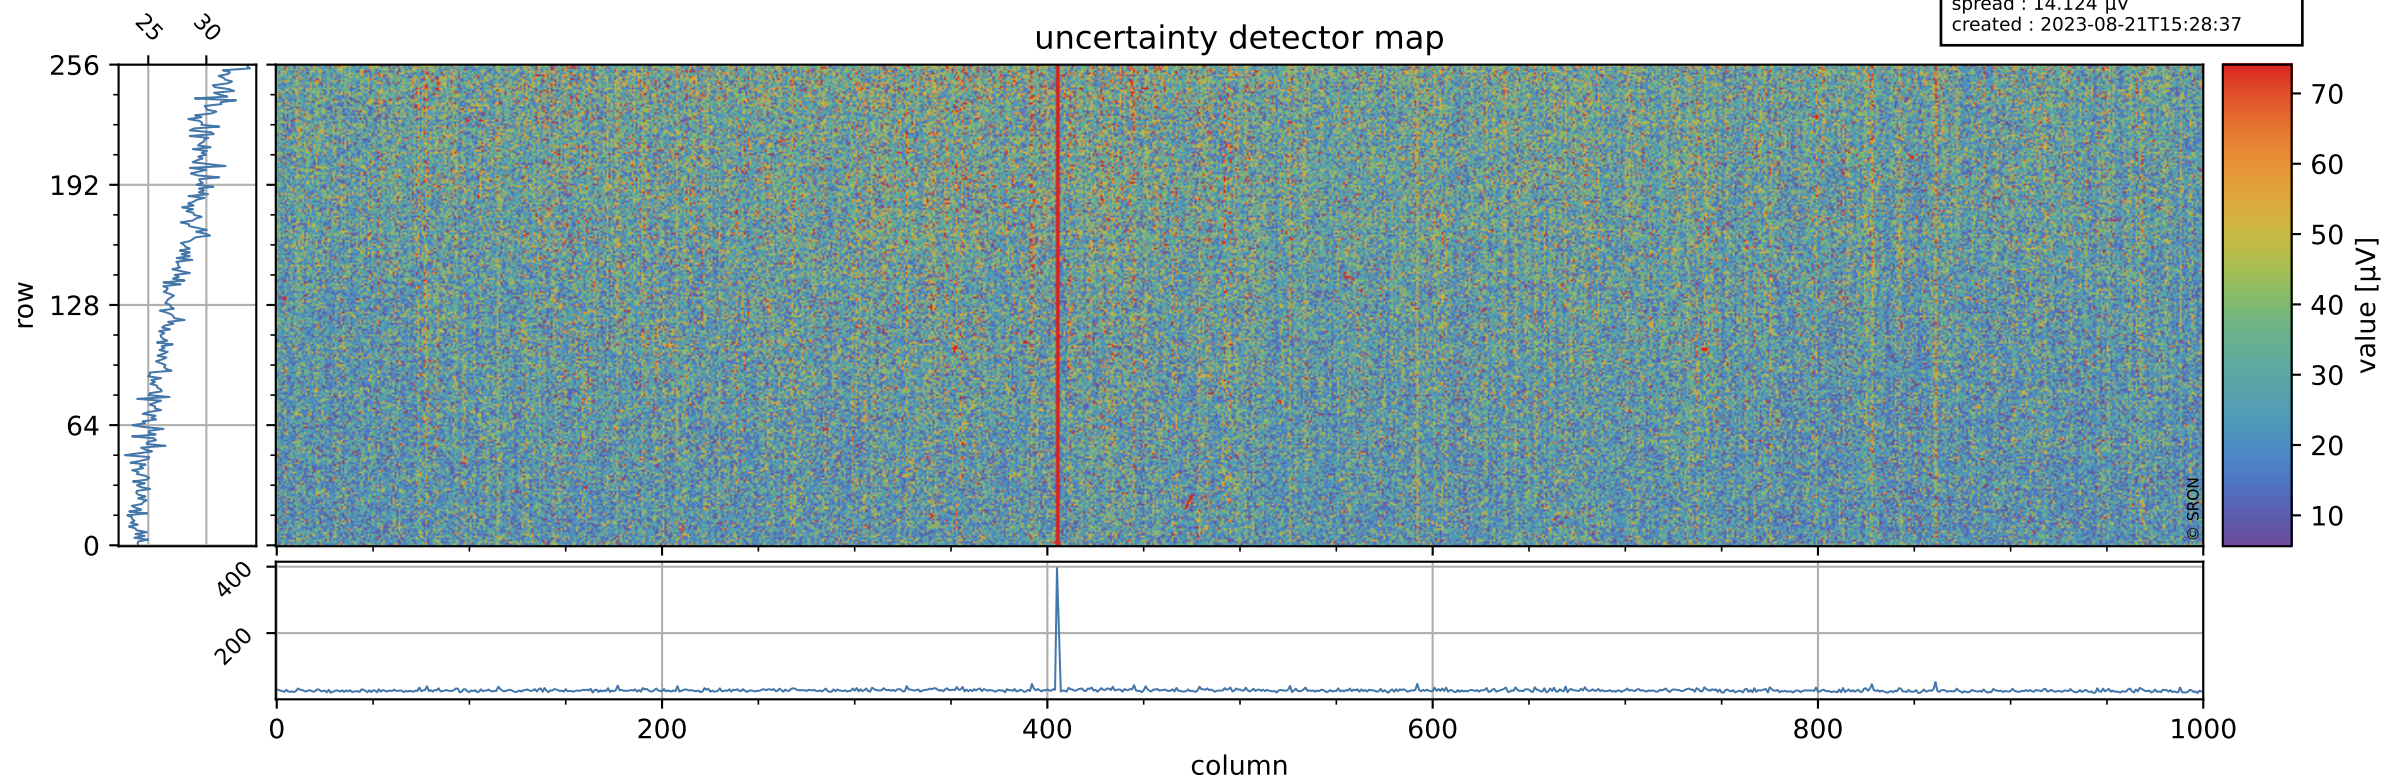

Tropomi SWIR offset (official)

orbits : 20 in [27892, 27937]
coverage : 2023-03-02 / 2023-03-05
median : 0.52601 V
spread : 0.035911 V
created : 2023-08-21T15:28:36

value detector map

Tropomi SWIR offset (official)

orbits : 20 in [27892, 27937]
coverage : 2023-03-02 / 2023-03-05
median : 27.613 μV
spread : 14.124 μV
created : 2023-08-21T15:28:37

Tropomi SWIR offset (official)

orbits : 20 in [27892, 27937]
coverage : 2023-03-02 / 2023-03-05
median : -0.0027979 mV
spread : 0.41512 mV
created : 2023-08-21T15:28:37

value compared with SWIR offset CKD

Tropomi SWIR offset (official) ground-tracks of Sentinel-5P

orbits : 20 in [27892, 27937]
coverage : 2023-03-02 / 2023-03-05
created : 2023-08-21T15:28:37

Tropomi SWIR offset (official)

orbits : [2827, 27937]
coverage : 2018-04-30 / 2023-03-05
created : 2023-08-21T15:28:38

trend of detector median & temperatures