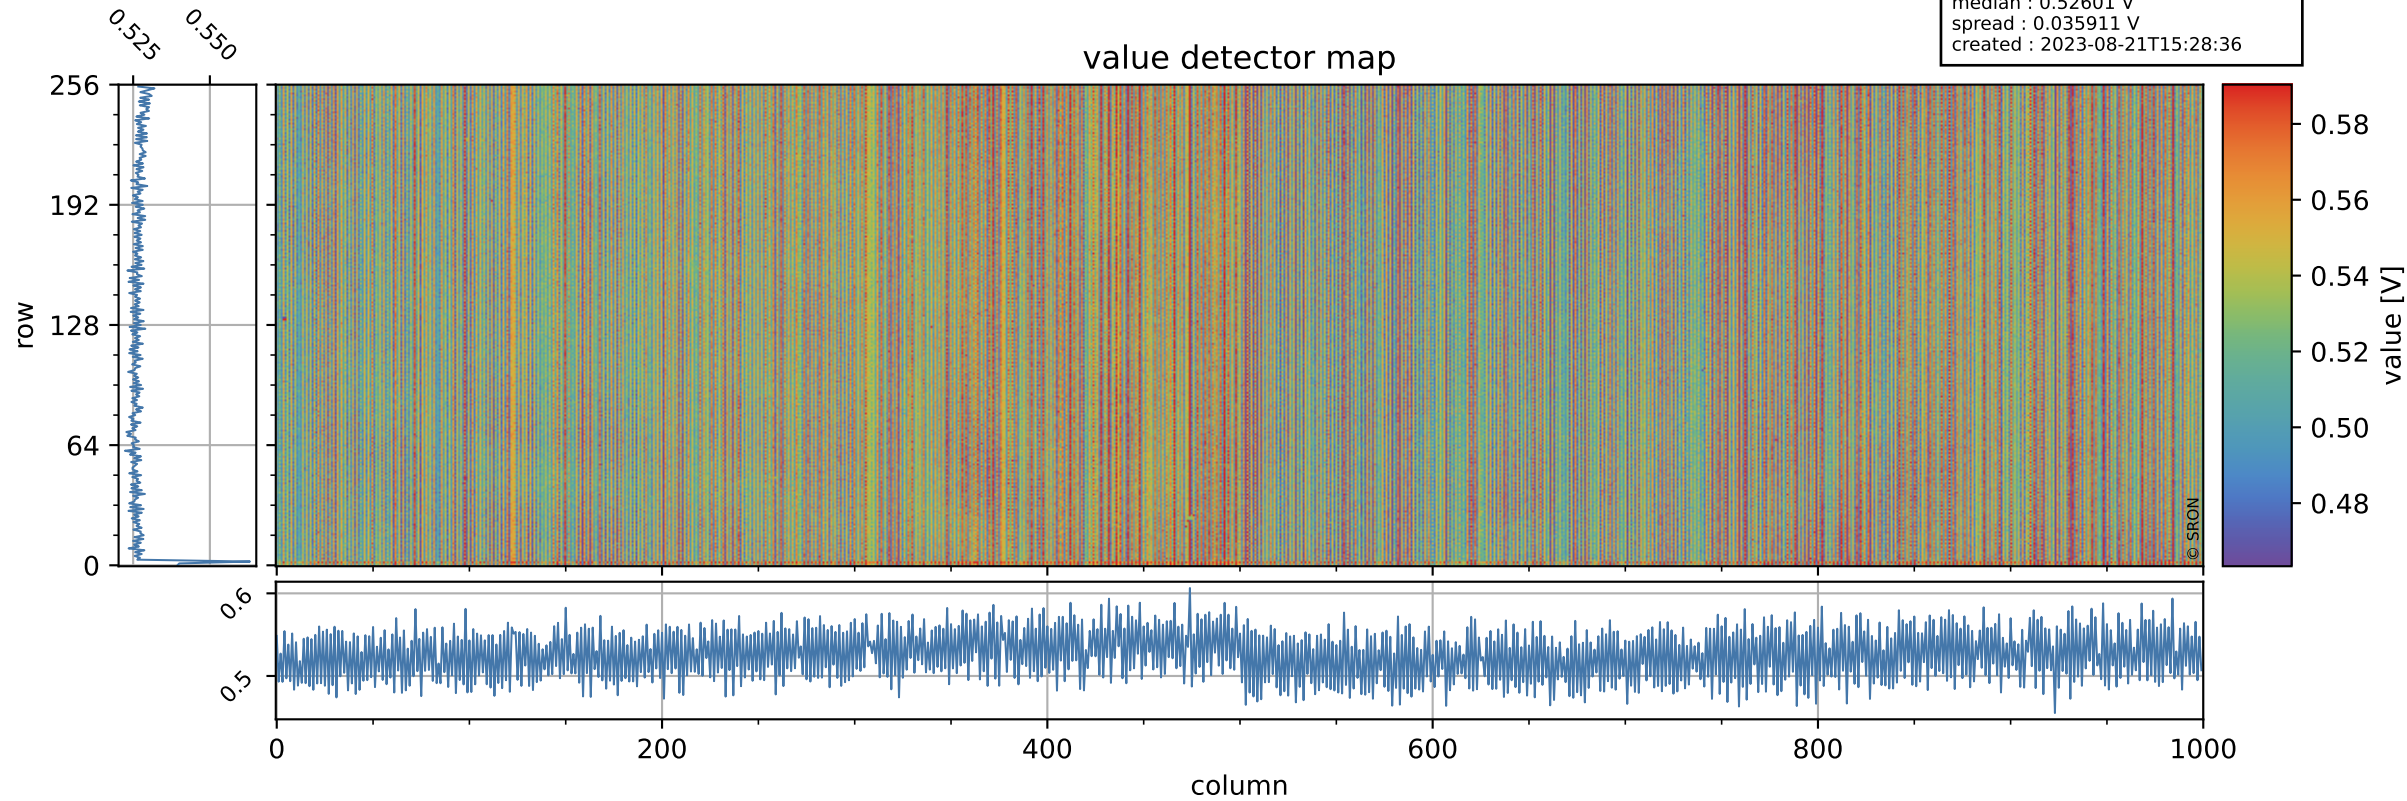

Tropomi SWIR offset (official)

orbits : 20 in [27892, 27937]
coverage : 2023-03-02 / 2023-03-05
median : 0.52601 V
spread : 0.035911 V
created : 2023-08-21T15:28:36

value detector map

Tropomi SWIR offset (official)

orbits : 20 in [27892, 27937]
coverage : 2023-03-02 / 2023-03-05
median : 27.613 μV
spread : 14.124 μV
created : 2023-08-21T15:28:37

Tropomi SWIR offset (official)

orbits : 20 in [27892, 27937]
coverage : 2023-03-02 / 2023-03-05
median : -0.0027979 mV
spread : 0.41512 mV
created : 2023-08-21T15:28:37

value compared with SWIR offset CKD

Tropomi SWIR offset (official) ground-tracks of Sentinel-5P

orbits : 20 in [27892, 27937]
coverage : 2023-03-02 / 2023-03-05
created : 2023-08-21T15:28:37

Tropomi SWIR offset (official)

orbits : [2827, 27937]
coverage : 2018-04-30 / 2023-03-05
created : 2023-08-21T15:28:38

trend of detector median & temperatures