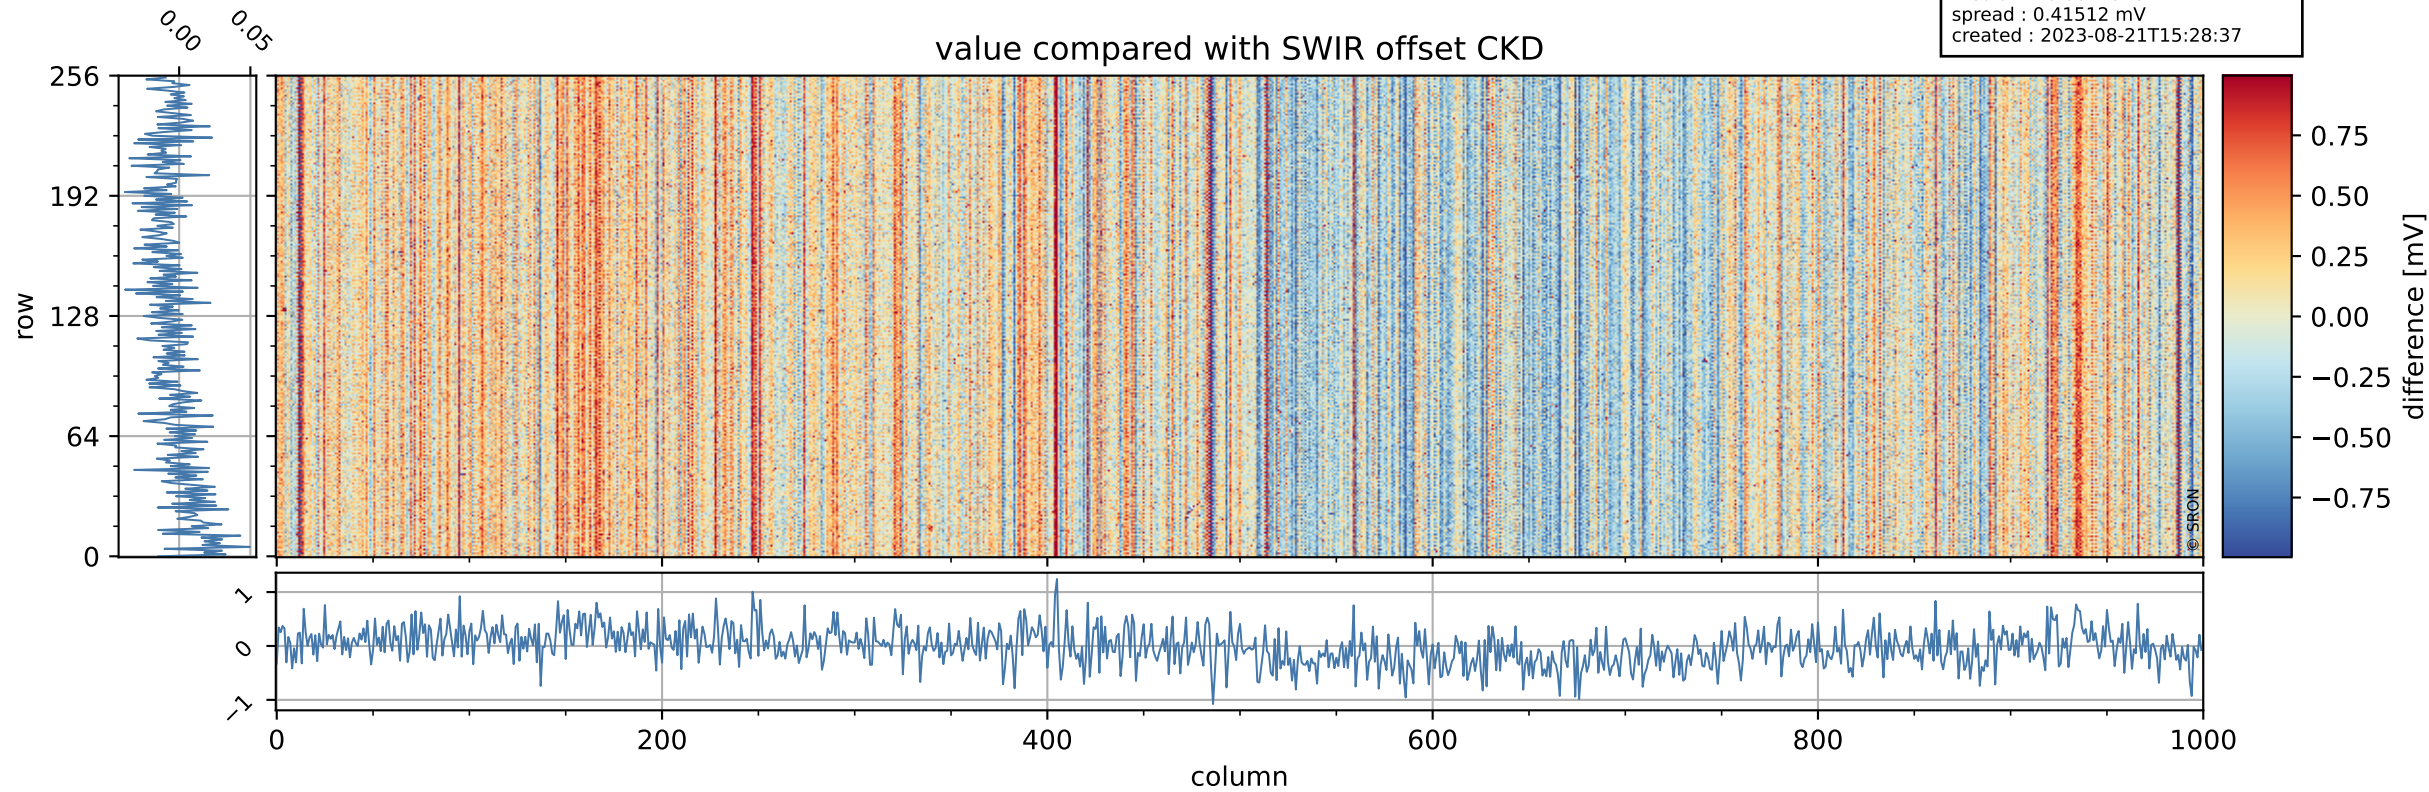

Tropomi SWIR offset (official)

orbits : 20 in [27892, 27937]
coverage : 2023-03-02 / 2023-03-05
median : 0.52601 V
spread : 0.035911 V
created : 2023-08-21T15:28:36

value detector map

Tropomi SWIR offset (official)

orbits : 20 in [27892, 27937]
coverage : 2023-03-02 / 2023-03-05
median : 27.613 μV
spread : 14.124 μV
created : 2023-08-21T15:28:37

Tropomi SWIR offset (official)

orbits : 20 in [27892, 27937]
coverage : 2023-03-02 / 2023-03-05
median : -0.0027979 mV
spread : 0.41512 mV
created : 2023-08-21T15:28:37

value compared with SWIR offset CKD

Tropomi SWIR offset (official) ground-tracks of Sentinel-5P

orbits : 20 in [27892, 27937]
coverage : 2023-03-02 / 2023-03-05
created : 2023-08-21T15:28:37

Tropomi SWIR offset (official)

orbits : [2827, 27937]
coverage : 2018-04-30 / 2023-03-05
created : 2023-08-21T15:28:38

trend of detector median & temperatures