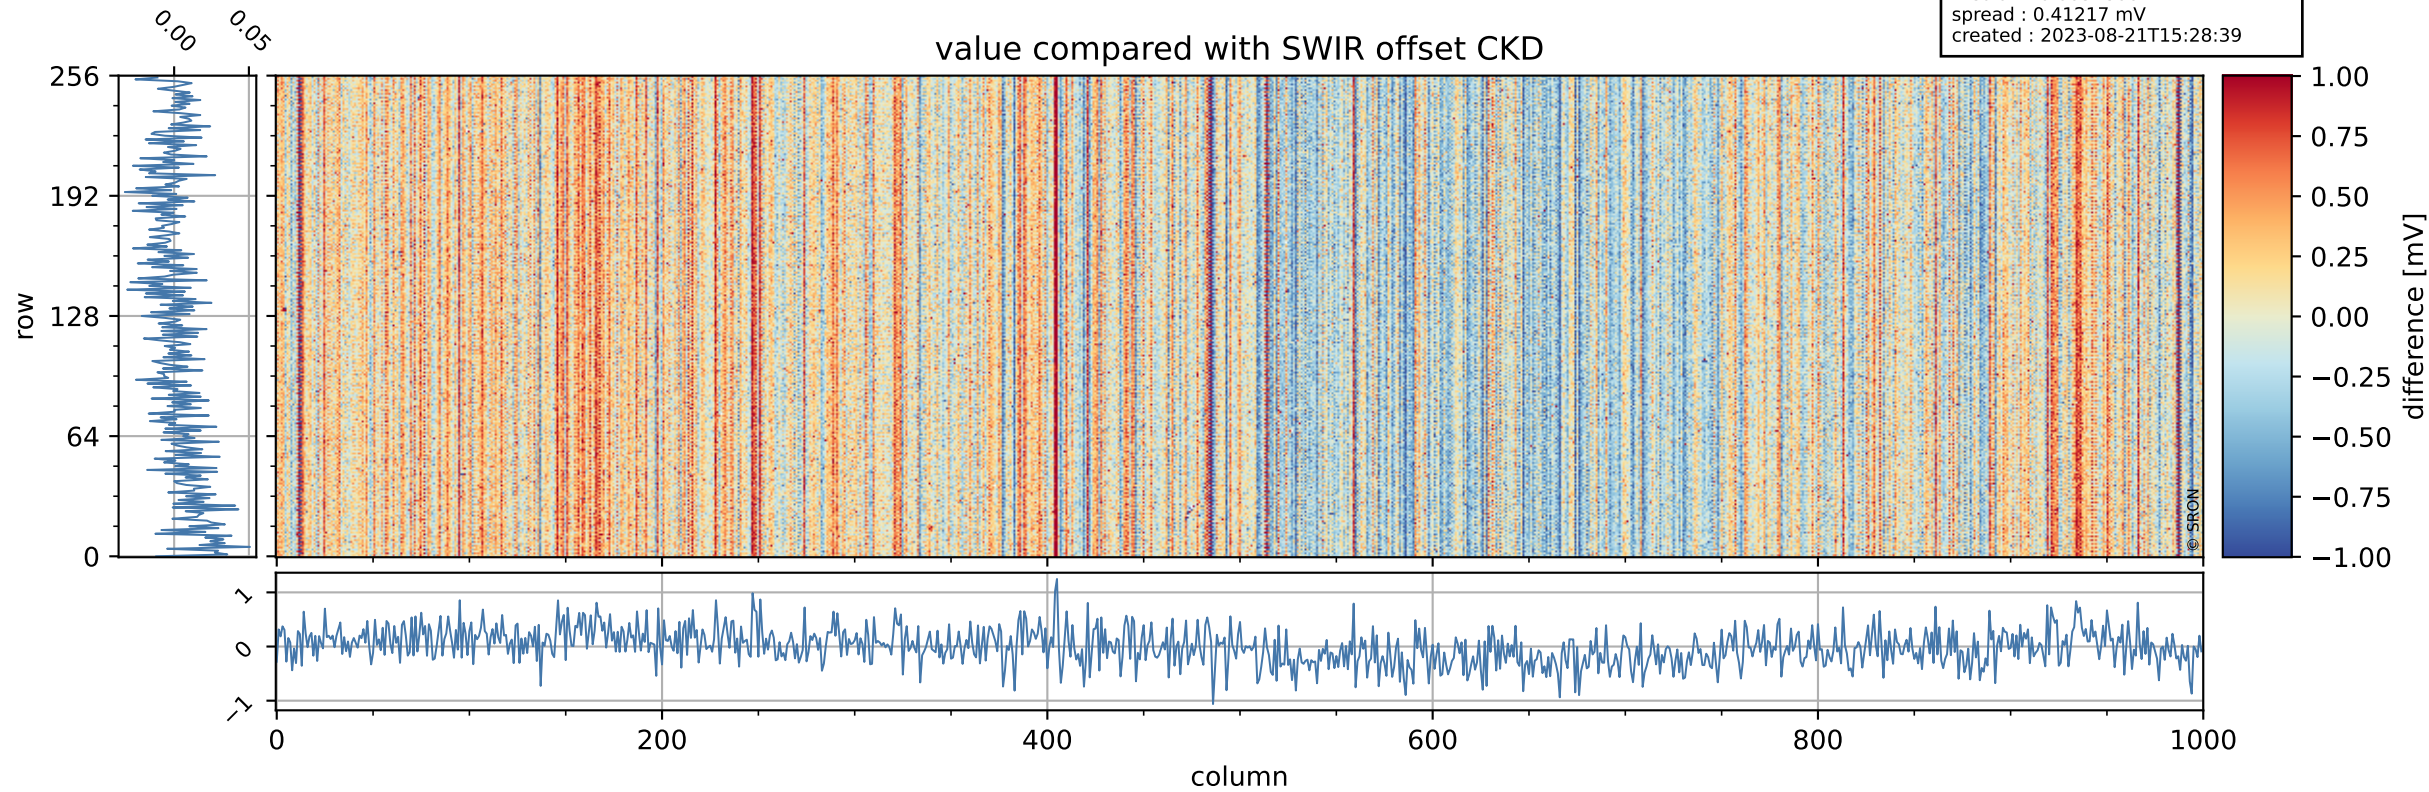

Tropomi SWIR offset (official)

orbits : 19 in [27907, 27952]
coverage : 2023-03-03 / 2023-03-06
median : 0.52602 V
spread : 0.035909 V
created : 2023-08-21T15:28:39

value detector map

Tropomi SWIR offset (official)

orbits : 19 in [27907, 27952]
coverage : 2023-03-03 / 2023-03-06
median : 28.21 μV
spread : 14.344 μV
created : 2023-08-21T15:28:39

Tropomi SWIR offset (official)

orbits : 19 in [27907, 27952]
coverage : 2023-03-03 / 2023-03-06
median : 0.0031866 mV
spread : 0.41217 mV
created : 2023-08-21T15:28:39

value compared with SWIR offset CKD

Tropomi SWIR offset (official) ground-tracks of Sentinel-5P

orbits : 19 in [27907, 27952]
coverage : 2023-03-03 / 2023-03-06
created : 2023-08-21T15:28:40

Tropomi SWIR offset (official)

orbits : [2827, 27952]
coverage : 2018-04-30 / 2023-03-06
created : 2023-08-21T15:28:40

trend of detector median & temperatures