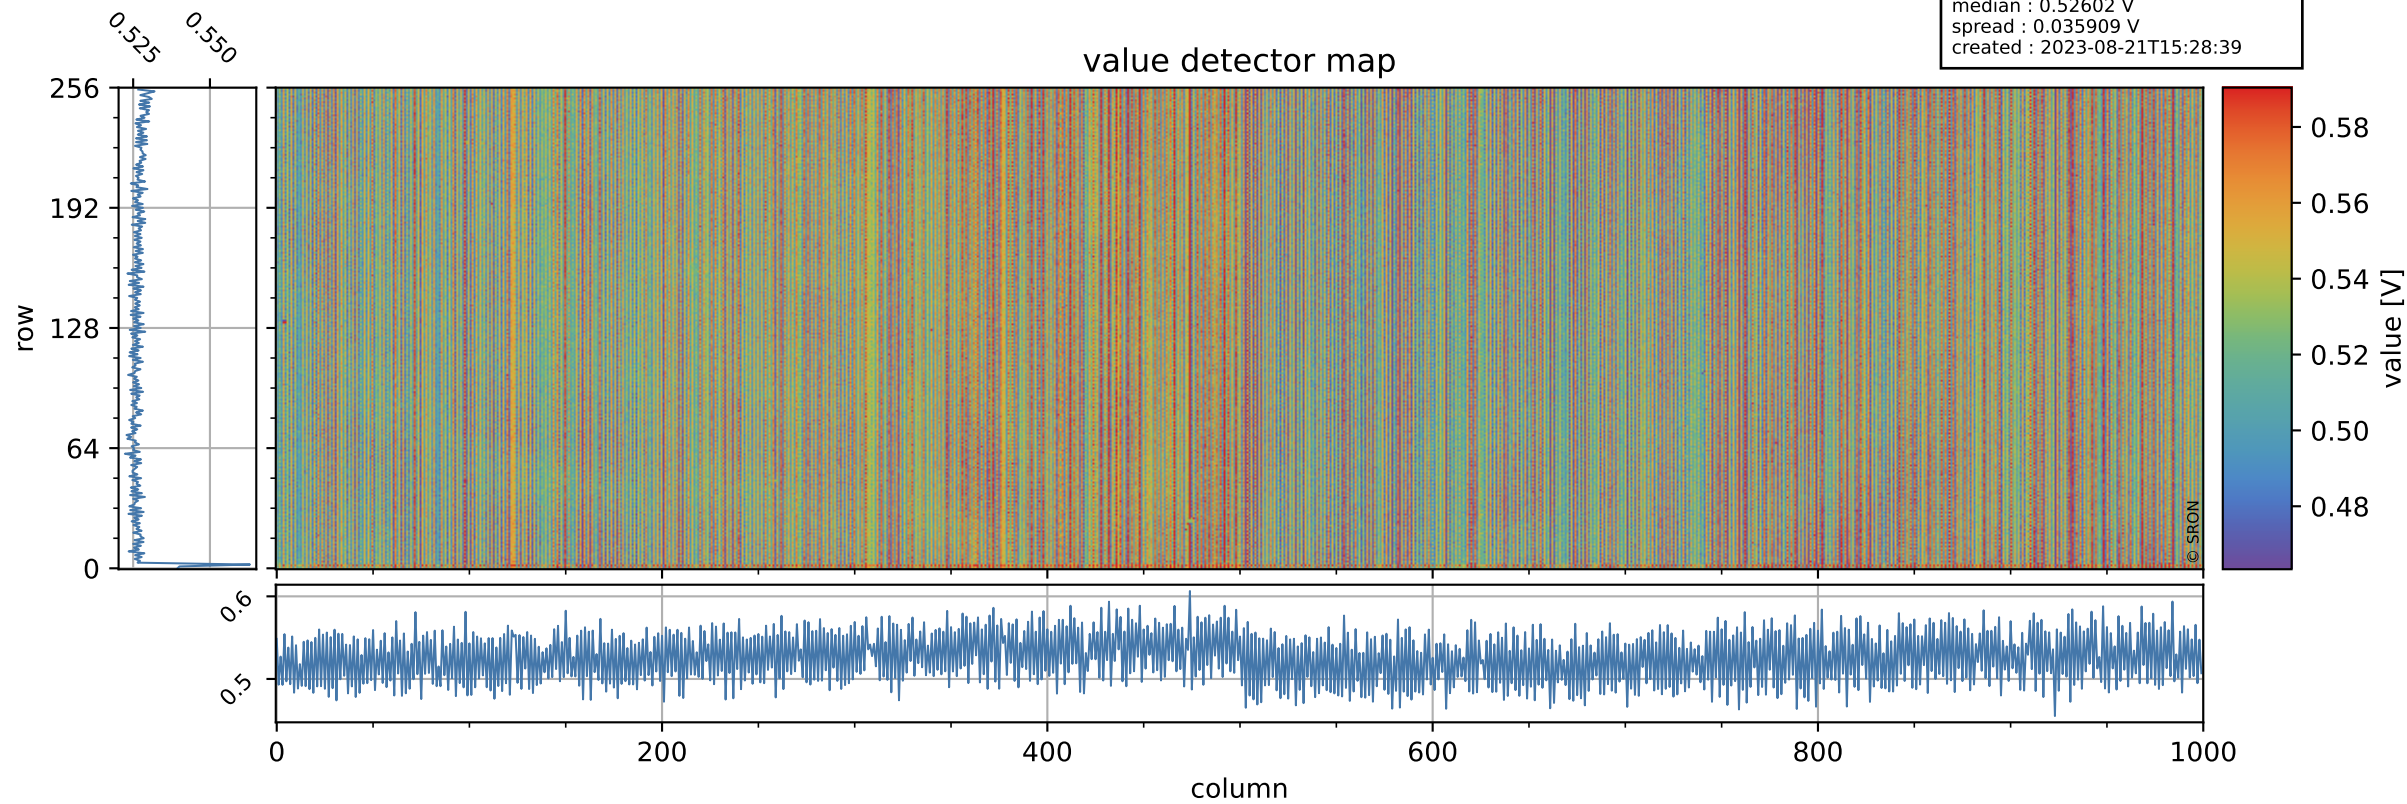

Tropomi SWIR offset (official)

orbits : 19 in [27907, 27952]
coverage : 2023-03-03 / 2023-03-06
median : 0.52602 V
spread : 0.035909 V
created : 2023-08-21T15:28:39

value detector map

Tropomi SWIR offset (official)

orbits : 19 in [27907, 27952]
coverage : 2023-03-03 / 2023-03-06
median : 28.21 μV
spread : 14.344 μV
created : 2023-08-21T15:28:39

Tropomi SWIR offset (official)

orbits : 19 in [27907, 27952]
coverage : 2023-03-03 / 2023-03-06
median : 0.0031866 mV
spread : 0.41217 mV
created : 2023-08-21T15:28:39

value compared with SWIR offset CKD

Tropomi SWIR offset (official) ground-tracks of Sentinel-5P

orbits : 19 in [27907, 27952]
coverage : 2023-03-03 / 2023-03-06
created : 2023-08-21T15:28:40

Tropomi SWIR offset (official)

orbits : [2827, 27952]
coverage : 2018-04-30 / 2023-03-06
created : 2023-08-21T15:28:40

trend of detector median & temperatures