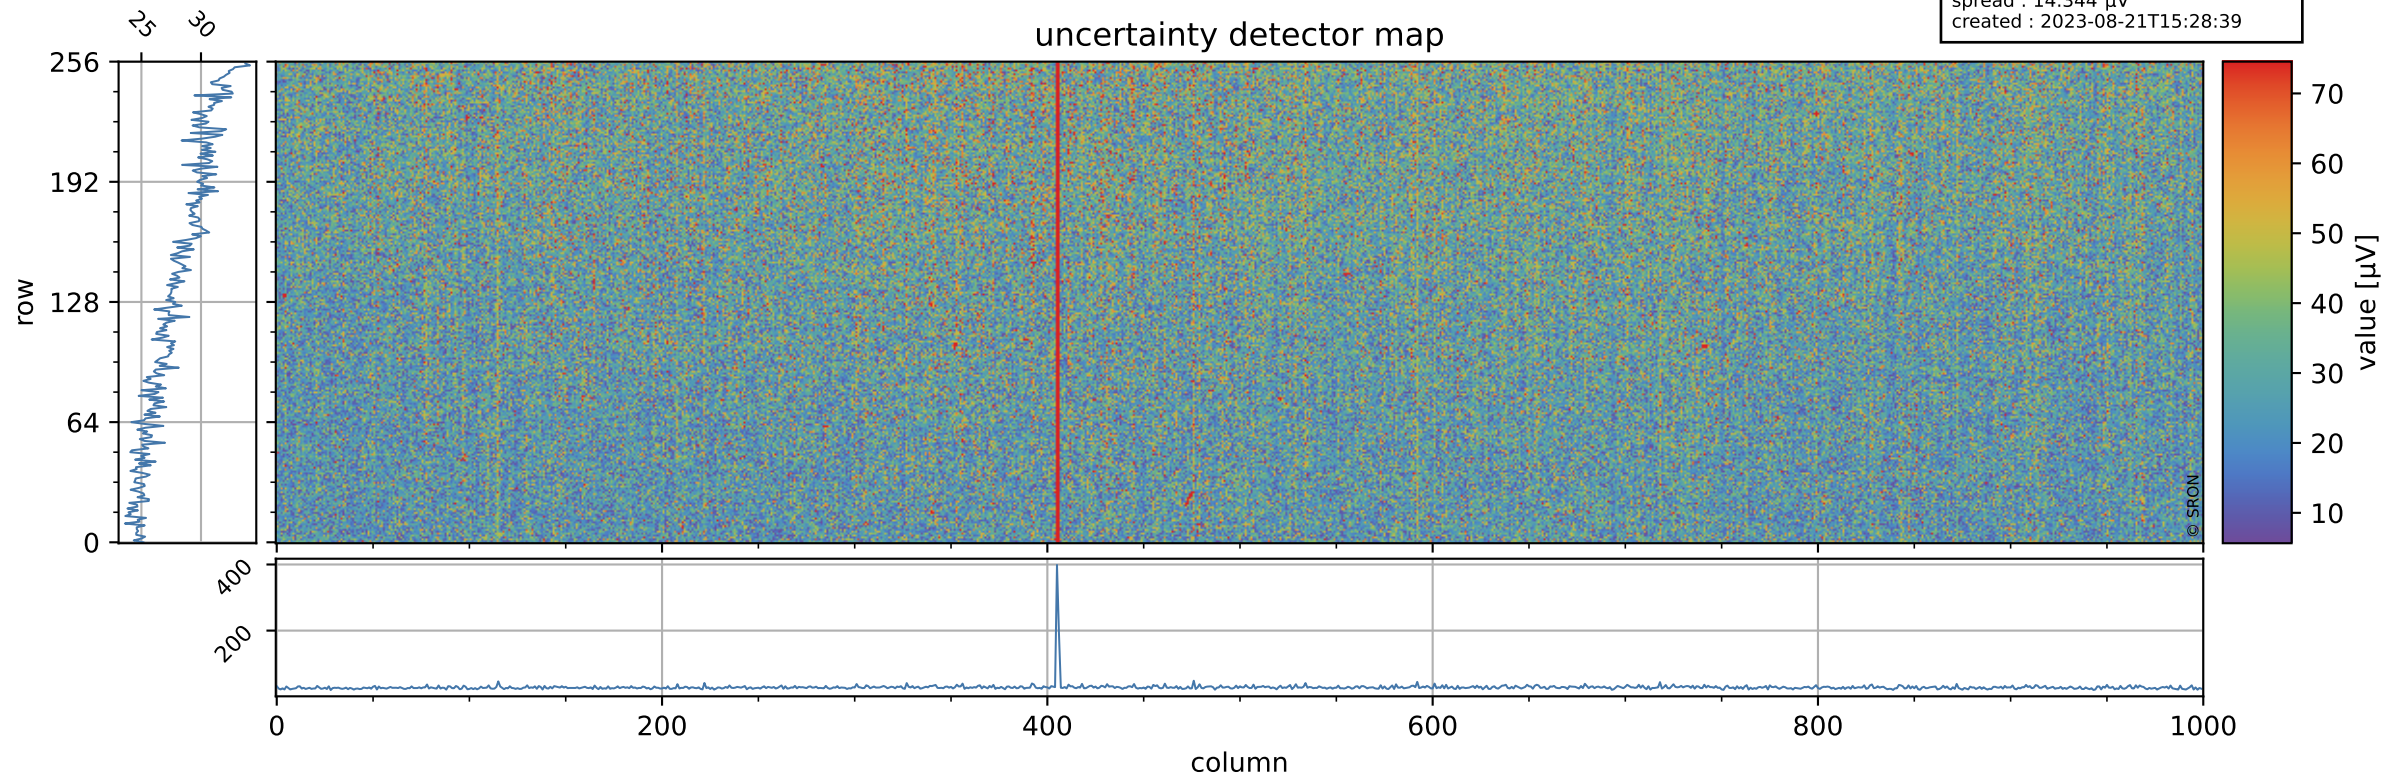

Tropomi SWIR offset (official)

orbits : 19 in [27907, 27952]
coverage : 2023-03-03 / 2023-03-06
median : 0.52602 V
spread : 0.035909 V
created : 2023-08-21T15:28:39

value detector map

Tropomi SWIR offset (official)

orbits : 19 in [27907, 27952]
coverage : 2023-03-03 / 2023-03-06
median : 28.21 μV
spread : 14.344 μV
created : 2023-08-21T15:28:39

Tropomi SWIR offset (official)

orbits : 19 in [27907, 27952]
coverage : 2023-03-03 / 2023-03-06
median : 0.0031866 mV
spread : 0.41217 mV
created : 2023-08-21T15:28:39

value compared with SWIR offset CKD

Tropomi SWIR offset (official) ground-tracks of Sentinel-5P

orbits : 19 in [27907, 27952]
coverage : 2023-03-03 / 2023-03-06
created : 2023-08-21T15:28:40

Tropomi SWIR offset (official)

orbits : [2827, 27952]
coverage : 2018-04-30 / 2023-03-06
created : 2023-08-21T15:28:40

trend of detector median & temperatures