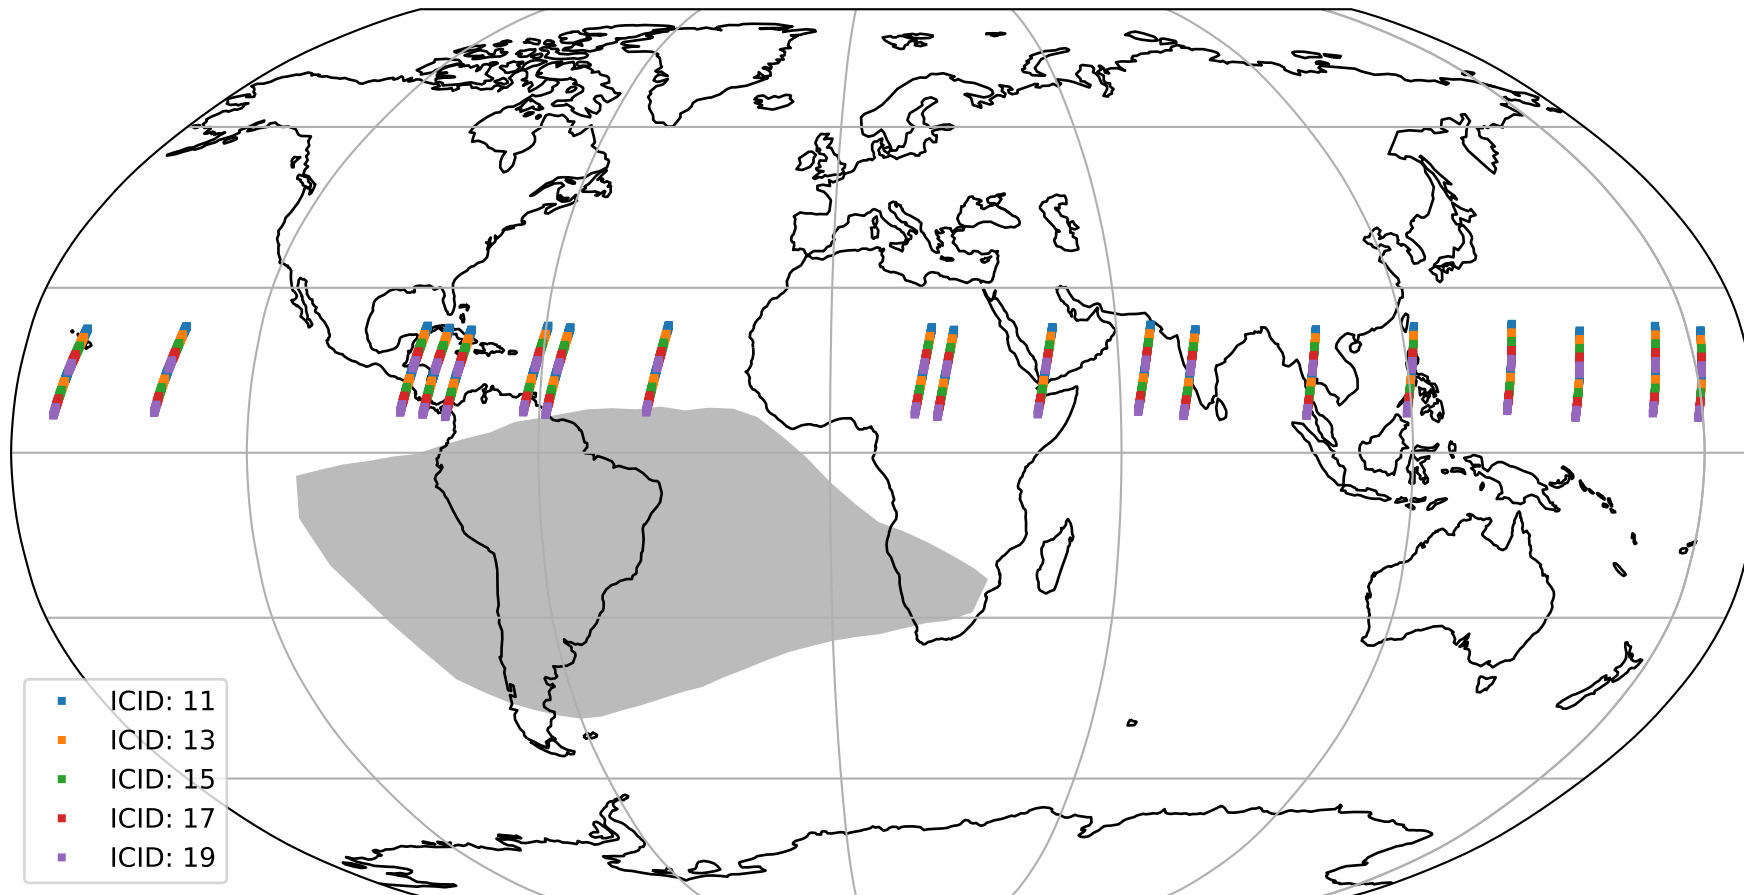

Tropomi SWIR offset (official)

orbits : 19 in [27907, 27952]
coverage : 2023-03-03 / 2023-03-06
median : 0.52602 V
spread : 0.035909 V
created : 2023-08-21T15:28:39

value detector map

Tropomi SWIR offset (official)

orbits : 19 in [27907, 27952]
coverage : 2023-03-03 / 2023-03-06
median : 28.21 μV
spread : 14.344 μV
created : 2023-08-21T15:28:39

Tropomi SWIR offset (official)

orbits : 19 in [27907, 27952]
coverage : 2023-03-03 / 2023-03-06
median : 0.0031866 mV
spread : 0.41217 mV
created : 2023-08-21T15:28:39

value compared with SWIR offset CKD

Tropomi SWIR offset (official) ground-tracks of Sentinel-5P

orbits : 19 in [27907, 27952]
coverage : 2023-03-03 / 2023-03-06
created : 2023-08-21T15:28:40

Tropomi SWIR offset (official)

orbits : [2827, 27952]
coverage : 2018-04-30 / 2023-03-06
created : 2023-08-21T15:28:40

trend of detector median & temperatures