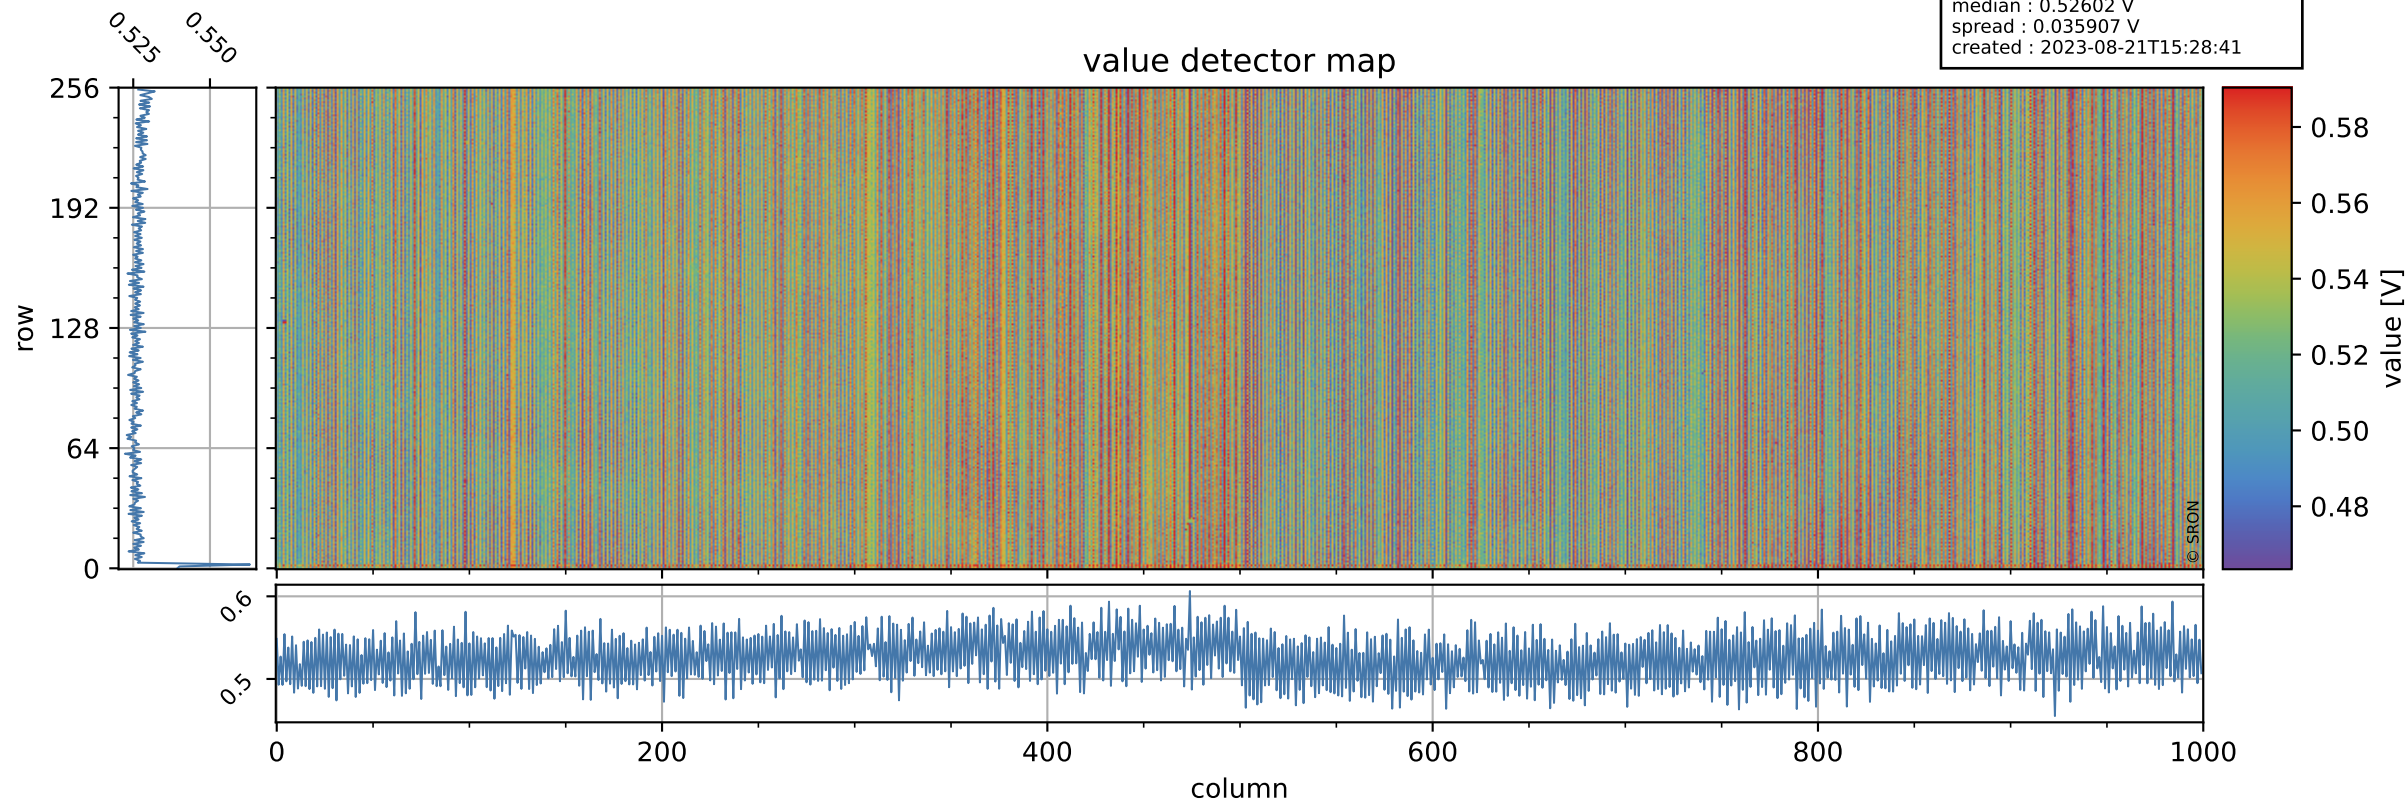

# Tropomi SWIR offset (official)

orbits : 20 in [27922, 27967]  
coverage : 2023-03-04 / 2023-03-07  
median : 0.52602 V  
spread : 0.035907 V  
created : 2023-08-21T15:28:41

## value detector map

# Tropomi SWIR offset (official)

orbits : 20 in [27922, 27967]  
coverage : 2023-03-04 / 2023-03-07  
median : 27.324  $\mu\text{V}$   
spread : 13.986  $\mu\text{V}$   
created : 2023-08-21T15:28:41

# Tropomi SWIR offset (official) ground-tracks of Sentinel-5P

orbits : 20 in [27922, 27967]  
coverage : 2023-03-04 / 2023-03-07  
created : 2023-08-21T15:28:42