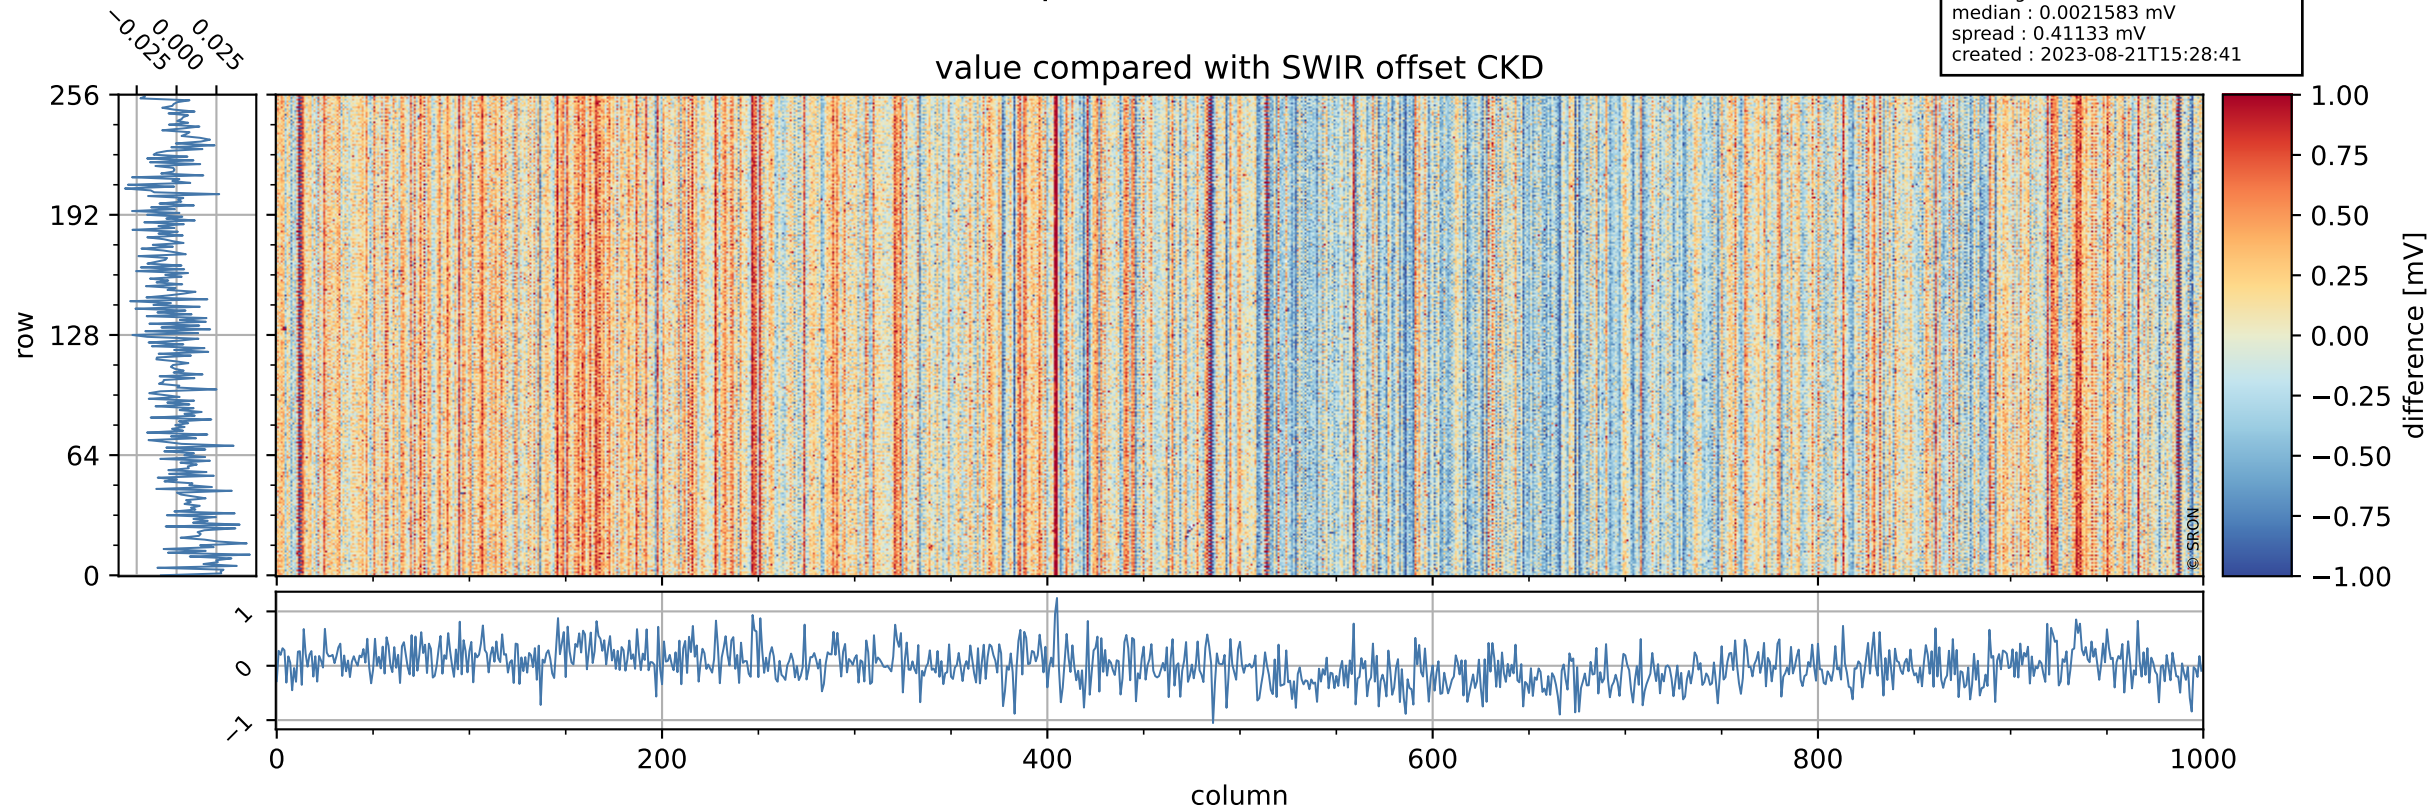

## value detector map

# Tropomi SWIR offset (official)

orbits : 20 in [27922, 27967]  
coverage : 2023-03-04 / 2023-03-07  
median : 27.324  $\mu\text{V}$   
spread : 13.986  $\mu\text{V}$   
created : 2023-08-21T15:28:41

# Tropomi SWIR offset (official)

orbits : 20 in [27922, 27967]  
coverage : 2023-03-04 / 2023-03-07  
median : 0.0021583 mV  
spread : 0.41133 mV  
created : 2023-08-21T15:28:41

value compared with SWIR offset CKD

# Tropomi SWIR offset (official) ground-tracks of Sentinel-5P

orbits : 20 in [27922, 27967]  
coverage : 2023-03-04 / 2023-03-07  
created : 2023-08-21T15:28:42