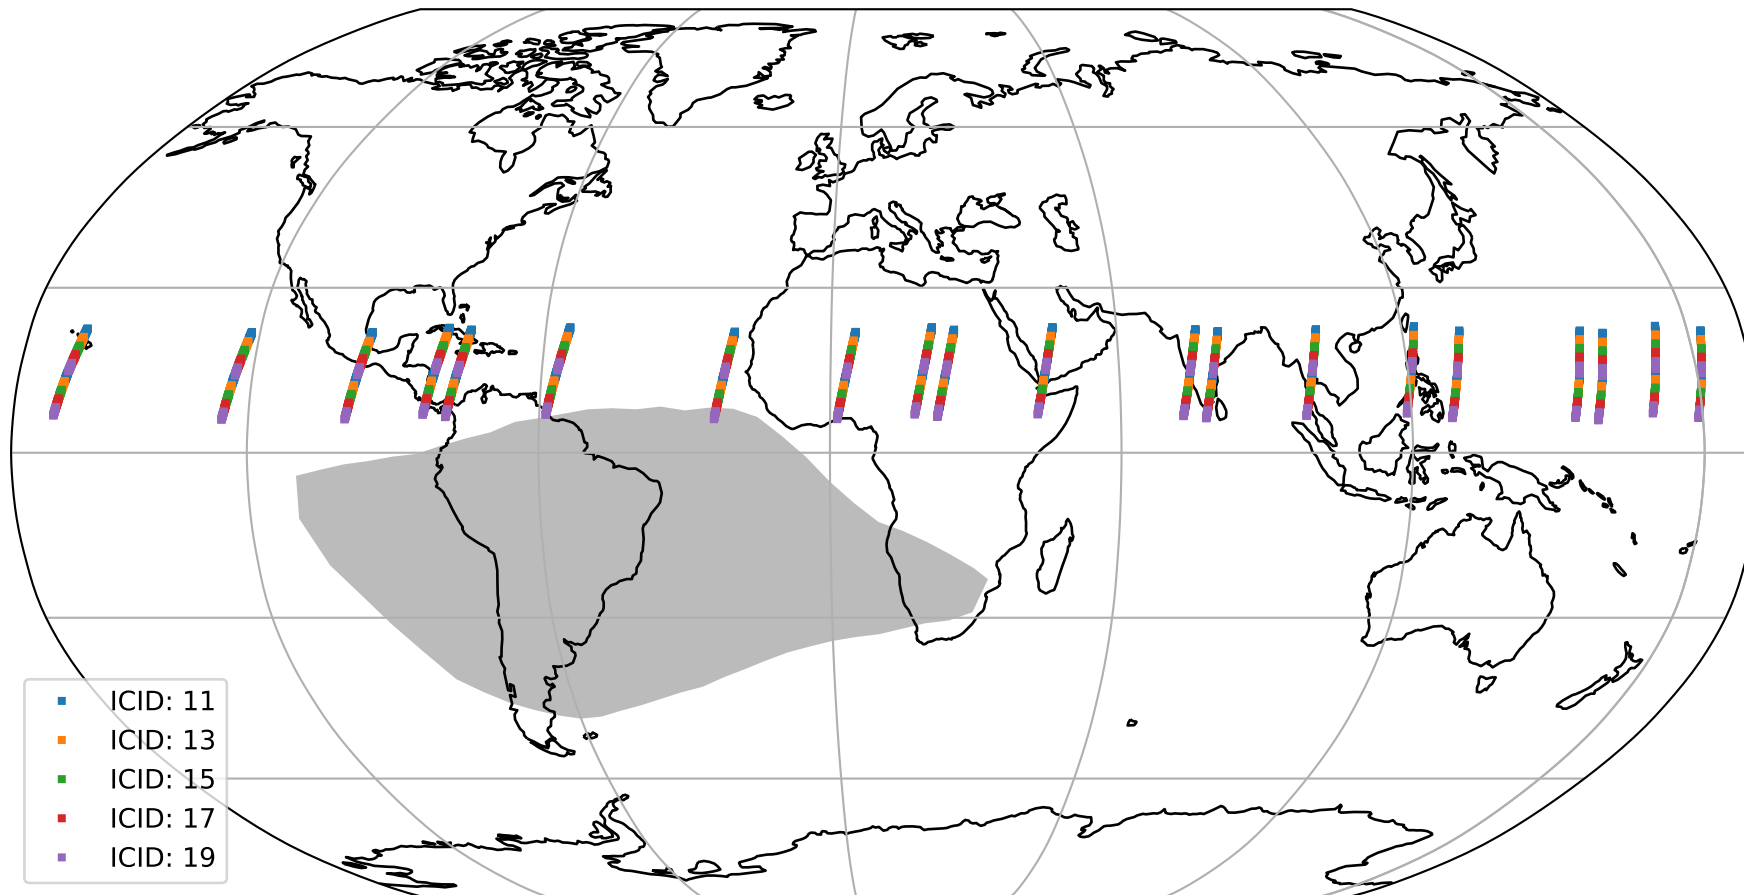

# Tropomi SWIR offset (official)

orbits : 20 in [27922, 27967]  
coverage : 2023-03-04 / 2023-03-07  
median : 27.324  $\mu\text{V}$   
spread : 13.986  $\mu\text{V}$   
created : 2023-08-21T15:28:41

# Tropomi SWIR offset (official)

orbits : 20 in [27922, 27967]  
coverage : 2023-03-04 / 2023-03-07  
median : 0.0021583 mV  
spread : 0.41133 mV  
created : 2023-08-21T15:28:41

value compared with SWIR offset CKD

# Tropomi SWIR offset (official) ground-tracks of Sentinel-5P

orbits : 20 in [27922, 27967]  
coverage : 2023-03-04 / 2023-03-07  
created : 2023-08-21T15:28:42

# Tropomi SWIR offset (official)

orbits : [2827, 27967]  
coverage : 2018-04-30 / 2023-03-07  
created : 2023-08-21T15:28:42