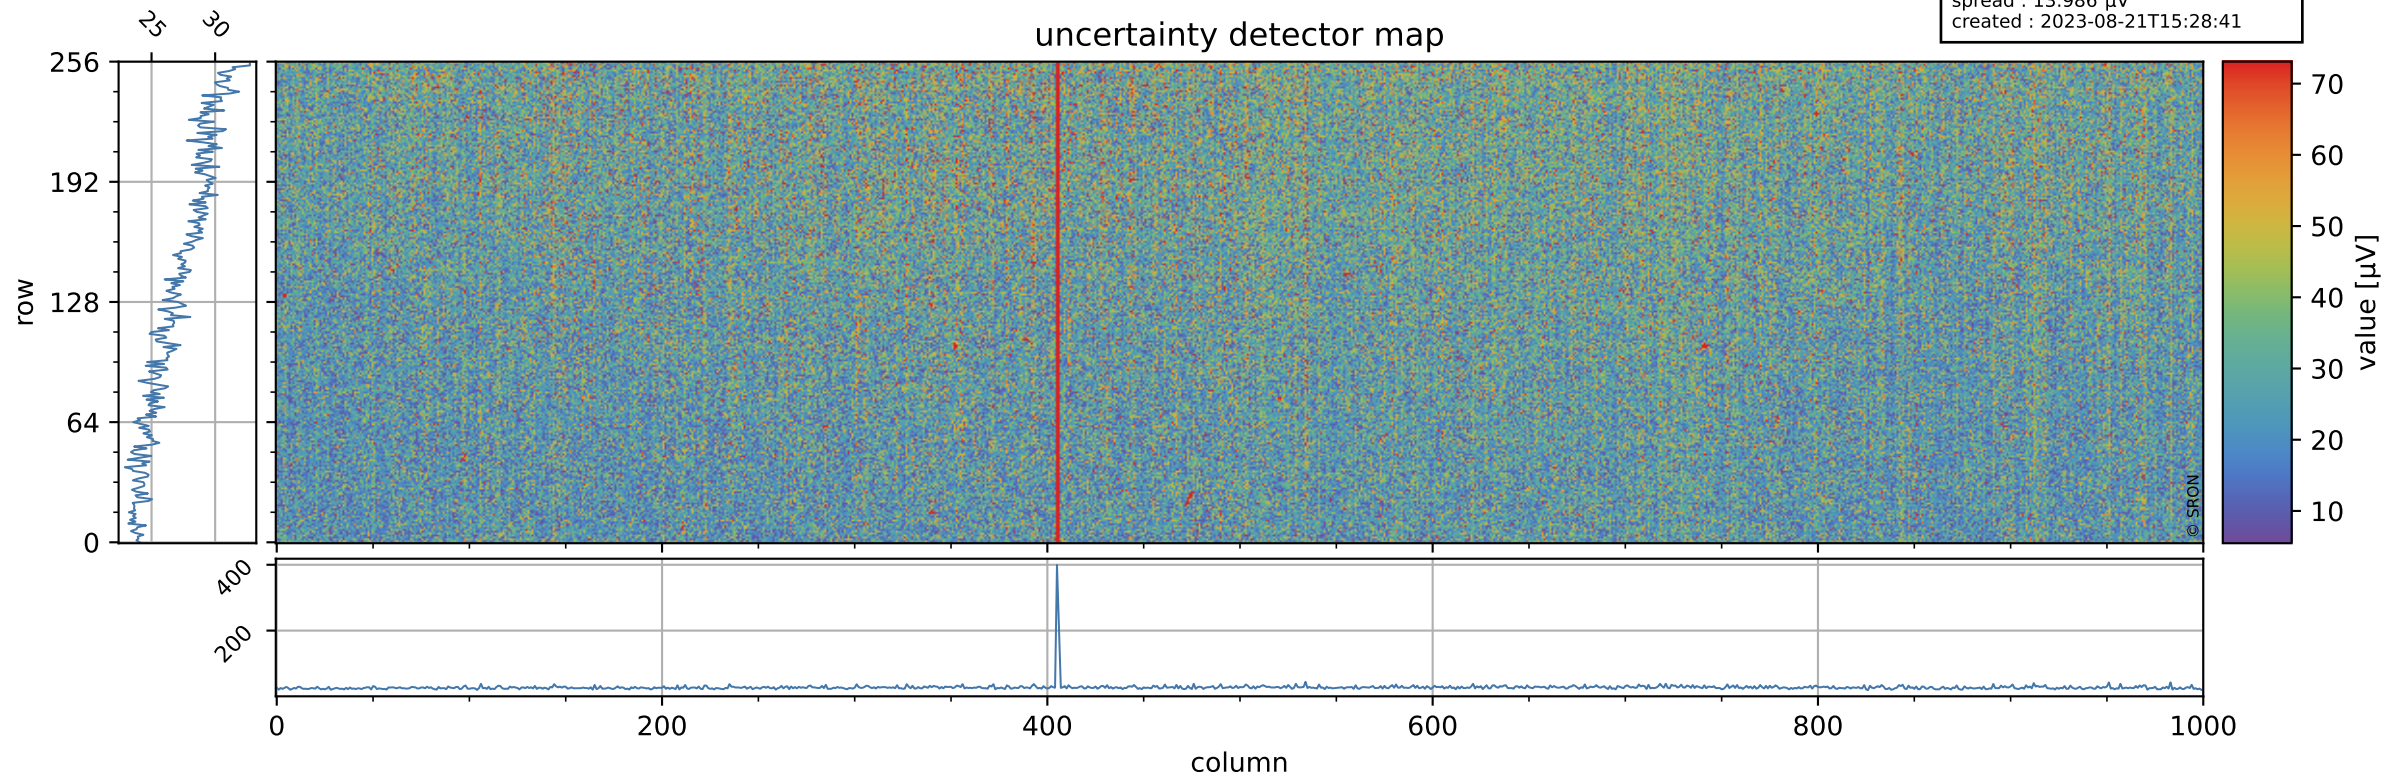

# Tropomi SWIR offset (official)

orbits : 20 in [27922, 27967]  
coverage : 2023-03-04 / 2023-03-07  
median : 0.52602 V  
spread : 0.035907 V  
created : 2023-08-21T15:28:41

## value detector map

# Tropomi SWIR offset (official)

orbits : 20 in [27922, 27967]  
coverage : 2023-03-04 / 2023-03-07  
median : 27.324  $\mu\text{V}$   
spread : 13.986  $\mu\text{V}$   
created : 2023-08-21T15:28:41

# Tropomi SWIR offset (official) ground-tracks of Sentinel-5P

orbits : 20 in [27922, 27967]  
coverage : 2023-03-04 / 2023-03-07  
created : 2023-08-21T15:28:42