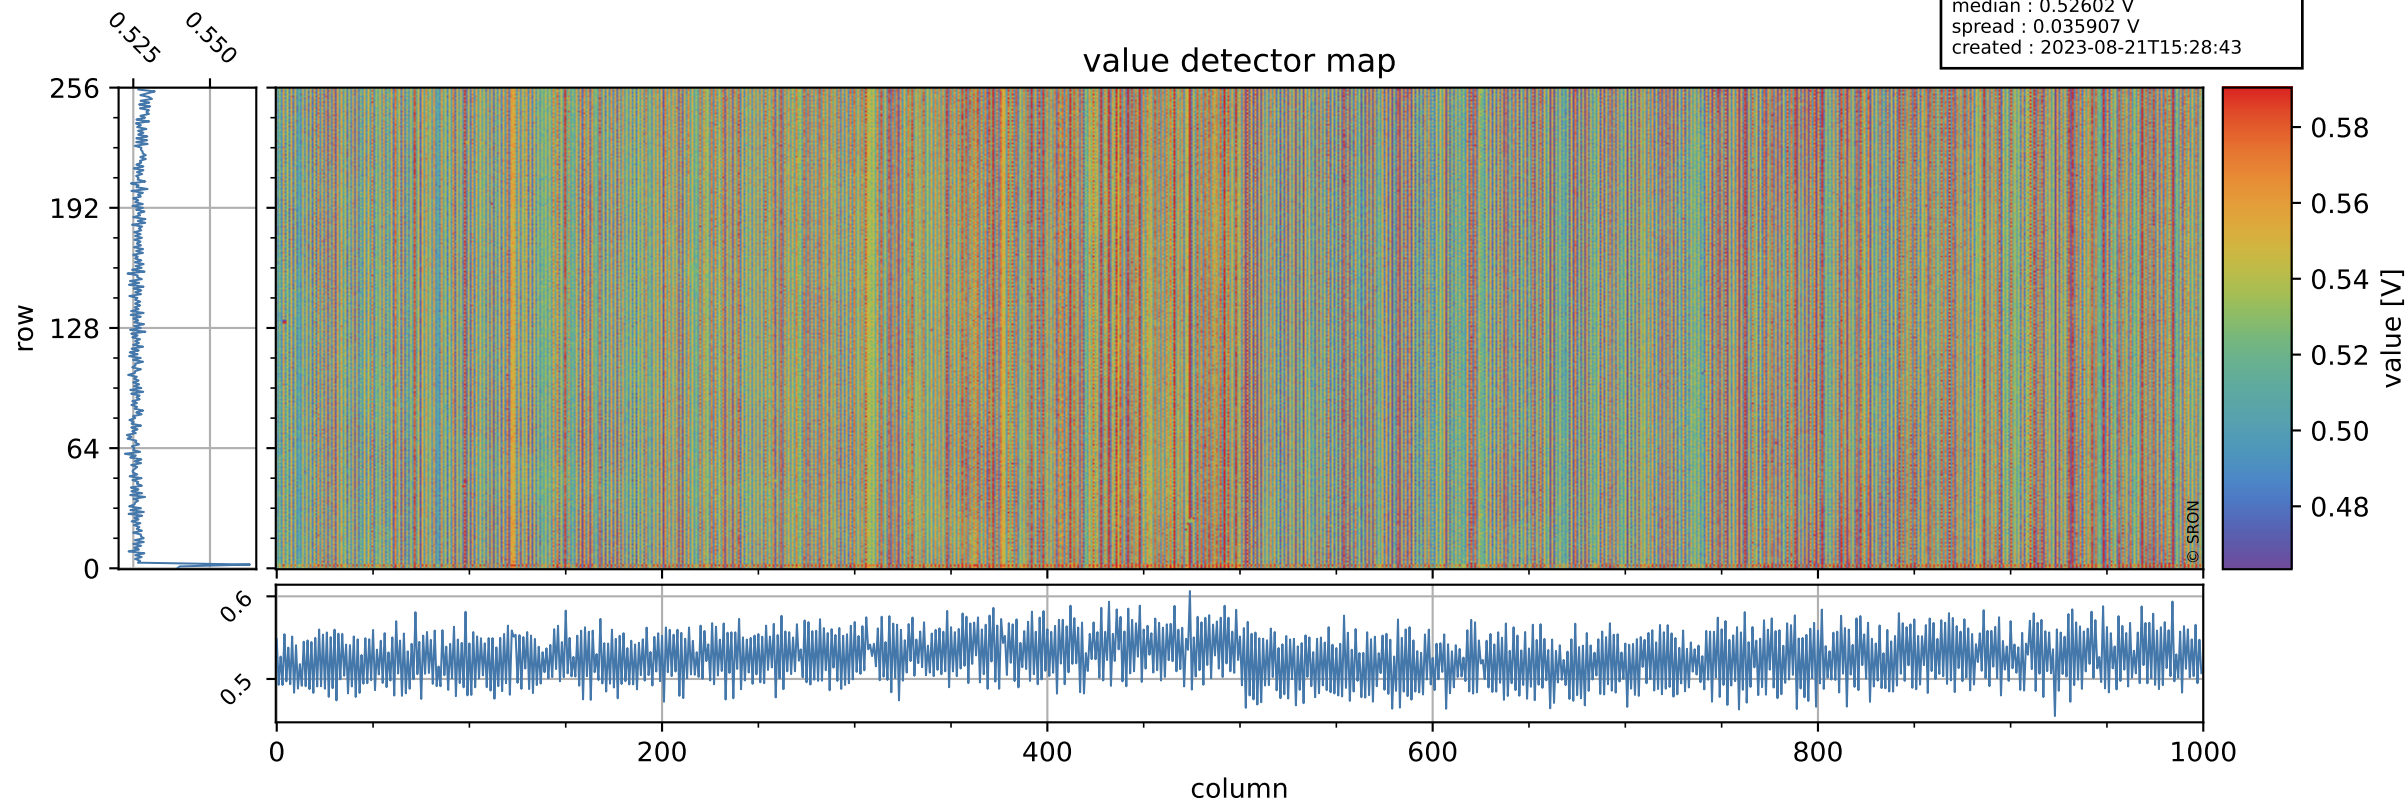

Tropomi SWIR offset (official)

orbits : 19 in [27937, 27982]
coverage : 2023-03-05 / 2023-03-08
median : 0.52602 V
spread : 0.035907 V
created : 2023-08-21T15:28:43

value detector map

Tropomi SWIR offset (official)

orbits : 19 in [27937, 27982]
coverage : 2023-03-05 / 2023-03-08
median : 28.36 μV
spread : 14.531 μV
created : 2023-08-21T15:28:43

Tropomi SWIR offset (official)

orbits : 19 in [27937, 27982]
coverage : 2023-03-05 / 2023-03-08
median : 0.0065538 mV
spread : 0.41115 mV
created : 2023-08-21T15:28:44

value compared with SWIR offset CKD

Tropomi SWIR offset (official) ground-tracks of Sentinel-5P

orbits : 19 in [27937, 27982]
coverage : 2023-03-05 / 2023-03-08
created : 2023-08-21T15:28:44

Tropomi SWIR offset (official)

orbits : [2827, 27982]
coverage : 2018-04-30 / 2023-03-08
created : 2023-08-21T15:28:44

trend of detector median & temperatures