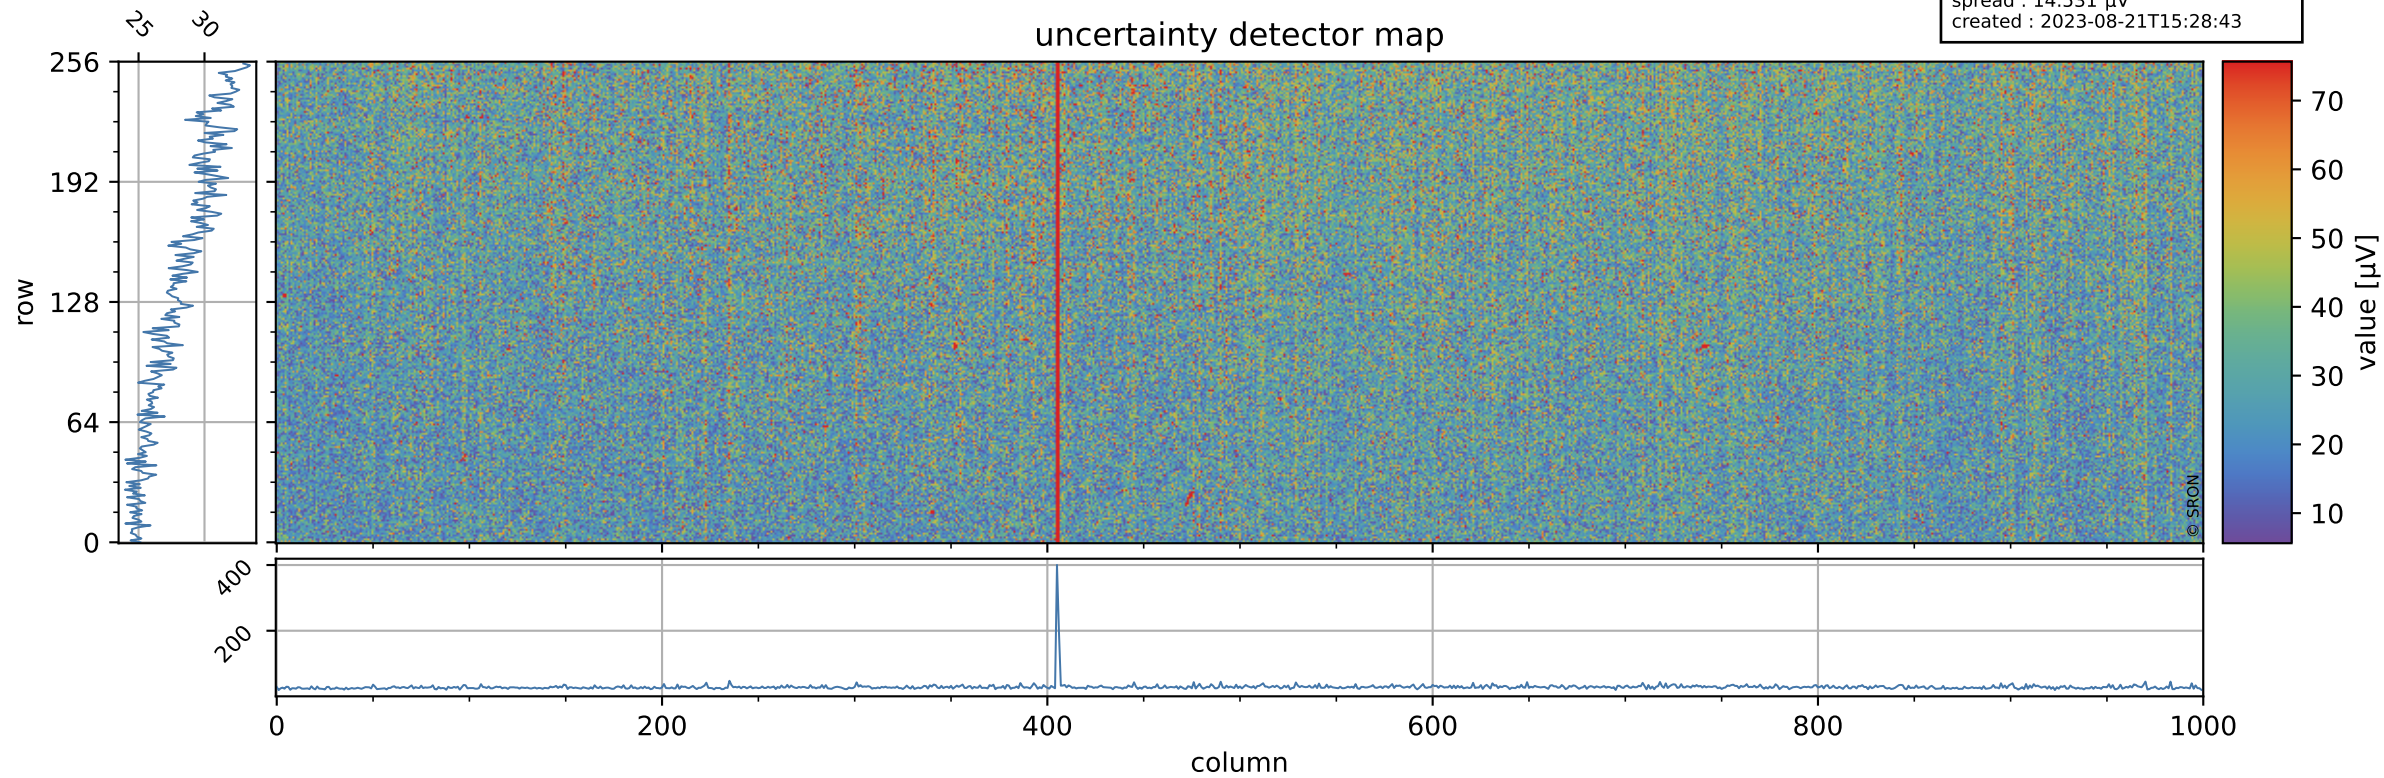

Tropomi SWIR offset (official)

orbits : 19 in [27937, 27982]
coverage : 2023-03-05 / 2023-03-08
median : 0.52602 V
spread : 0.035907 V
created : 2023-08-21T15:28:43

value detector map

Tropomi SWIR offset (official)

orbits : 19 in [27937, 27982]
coverage : 2023-03-05 / 2023-03-08
median : 28.36 μV
spread : 14.531 μV
created : 2023-08-21T15:28:43

Tropomi SWIR offset (official)

orbits : 19 in [27937, 27982]
coverage : 2023-03-05 / 2023-03-08
median : 0.0065538 mV
spread : 0.41115 mV
created : 2023-08-21T15:28:44

value compared with SWIR offset CKD

Tropomi SWIR offset (official) ground-tracks of Sentinel-5P

orbits : 19 in [27937, 27982]
coverage : 2023-03-05 / 2023-03-08
created : 2023-08-21T15:28:44

Tropomi SWIR offset (official)

orbits : [2827, 27982]
coverage : 2018-04-30 / 2023-03-08
created : 2023-08-21T15:28:44

trend of detector median & temperatures