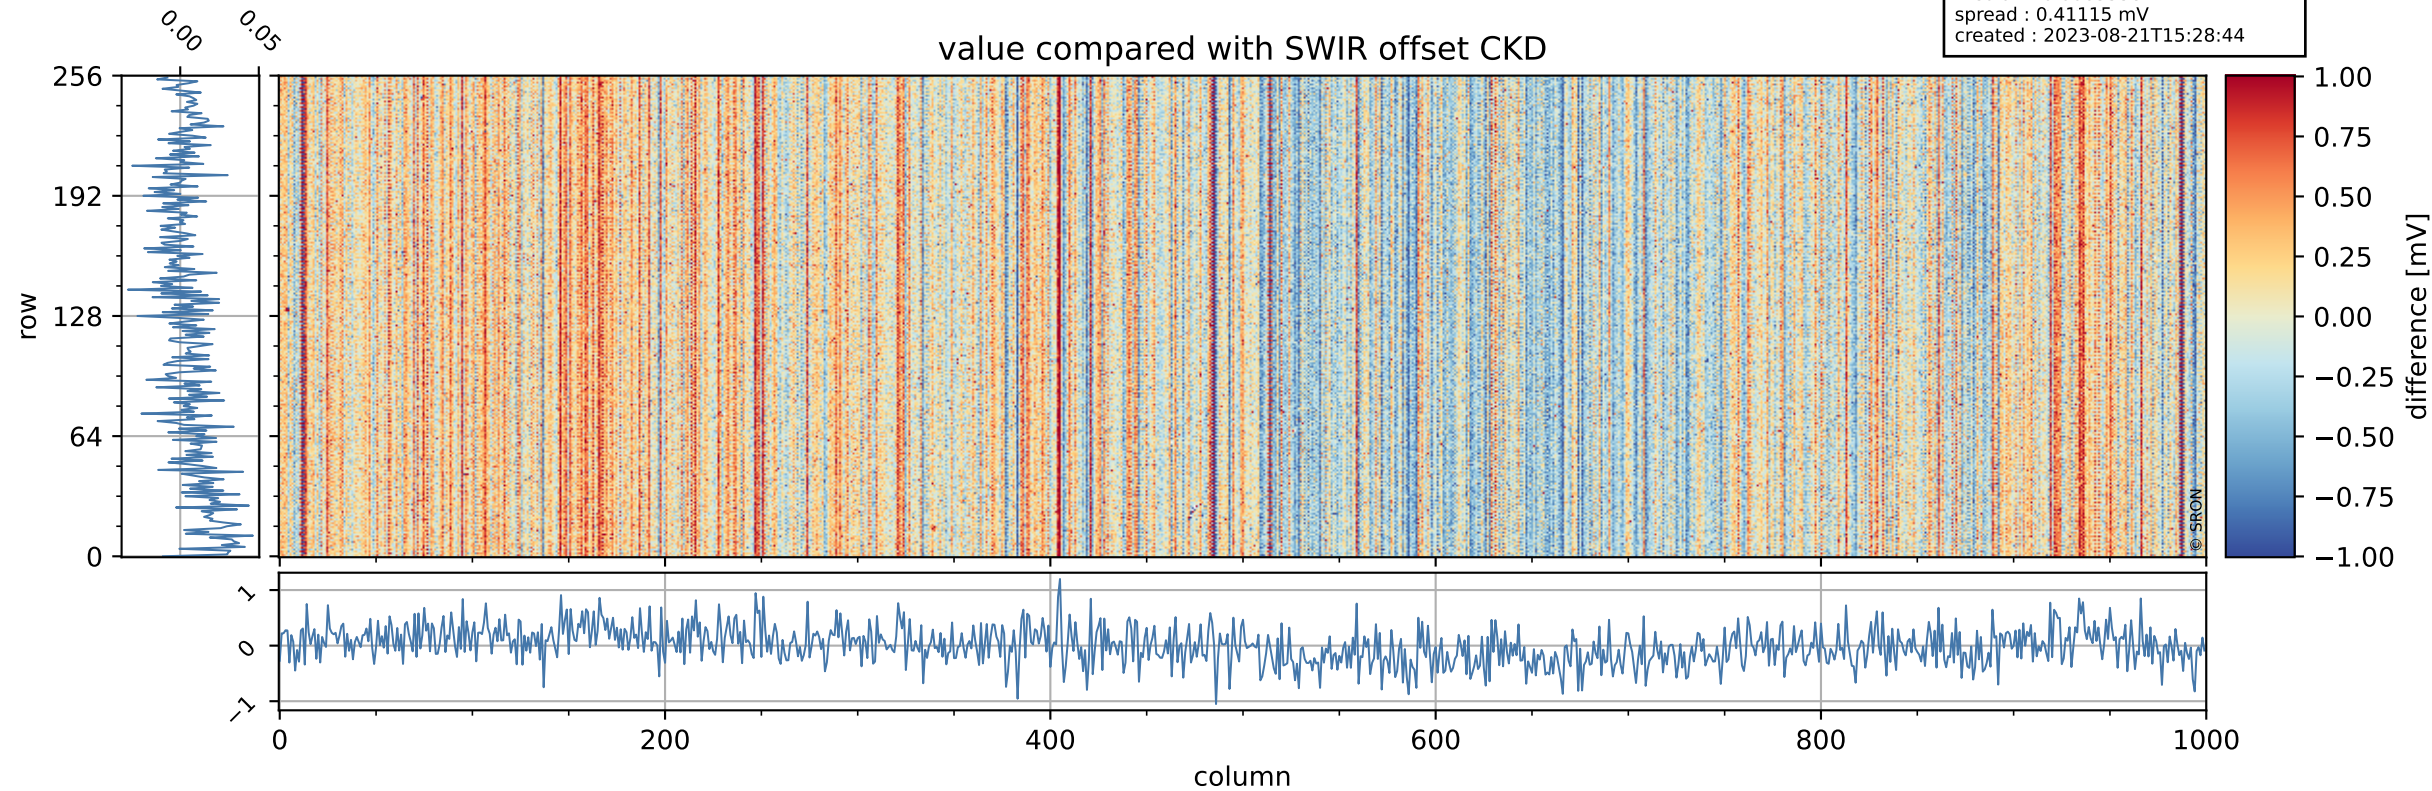

Tropomi SWIR offset (official)

orbits : 19 in [27937, 27982]
coverage : 2023-03-05 / 2023-03-08
median : 0.52602 V
spread : 0.035907 V
created : 2023-08-21T15:28:43

value detector map

Tropomi SWIR offset (official)

orbits : 19 in [27937, 27982]
coverage : 2023-03-05 / 2023-03-08
median : 28.36 μV
spread : 14.531 μV
created : 2023-08-21T15:28:43

Tropomi SWIR offset (official)

orbits : 19 in [27937, 27982]
coverage : 2023-03-05 / 2023-03-08
median : 0.0065538 mV
spread : 0.41115 mV
created : 2023-08-21T15:28:44

value compared with SWIR offset CKD

Tropomi SWIR offset (official) ground-tracks of Sentinel-5P

orbits : 19 in [27937, 27982]
coverage : 2023-03-05 / 2023-03-08
created : 2023-08-21T15:28:44

Tropomi SWIR offset (official)

orbits : [2827, 27982]
coverage : 2018-04-30 / 2023-03-08
created : 2023-08-21T15:28:44

trend of detector median & temperatures