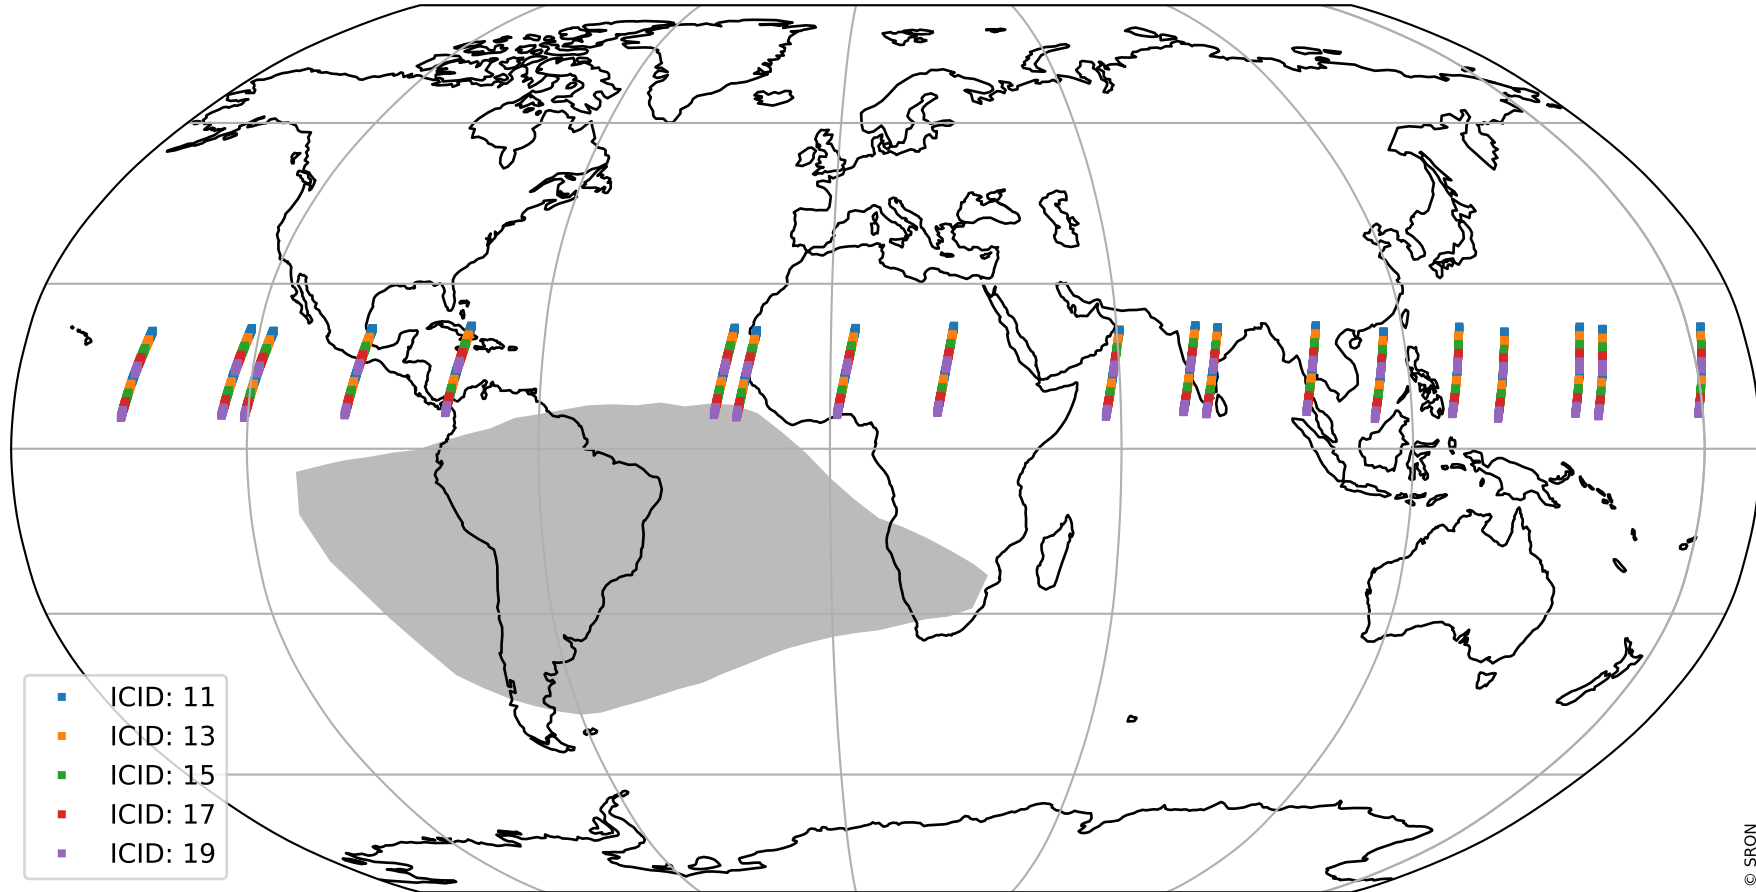

Tropomi SWIR offset (official)

orbits : 19 in [27937, 27982]
coverage : 2023-03-05 / 2023-03-08
median : 0.52602 V
spread : 0.035907 V
created : 2023-08-21T15:28:43

value detector map

Tropomi SWIR offset (official)

orbits : 19 in [27937, 27982]
coverage : 2023-03-05 / 2023-03-08
median : 28.36 μV
spread : 14.531 μV
created : 2023-08-21T15:28:43

Tropomi SWIR offset (official)

orbits : 19 in [27937, 27982]
coverage : 2023-03-05 / 2023-03-08
median : 0.0065538 mV
spread : 0.41115 mV
created : 2023-08-21T15:28:44

value compared with SWIR offset CKD

Tropomi SWIR offset (official) ground-tracks of Sentinel-5P

orbits : 19 in [27937, 27982]
coverage : 2023-03-05 / 2023-03-08
created : 2023-08-21T15:28:44

Tropomi SWIR offset (official)

orbits : [2827, 27982]
coverage : 2018-04-30 / 2023-03-08
created : 2023-08-21T15:28:44

trend of detector median & temperatures