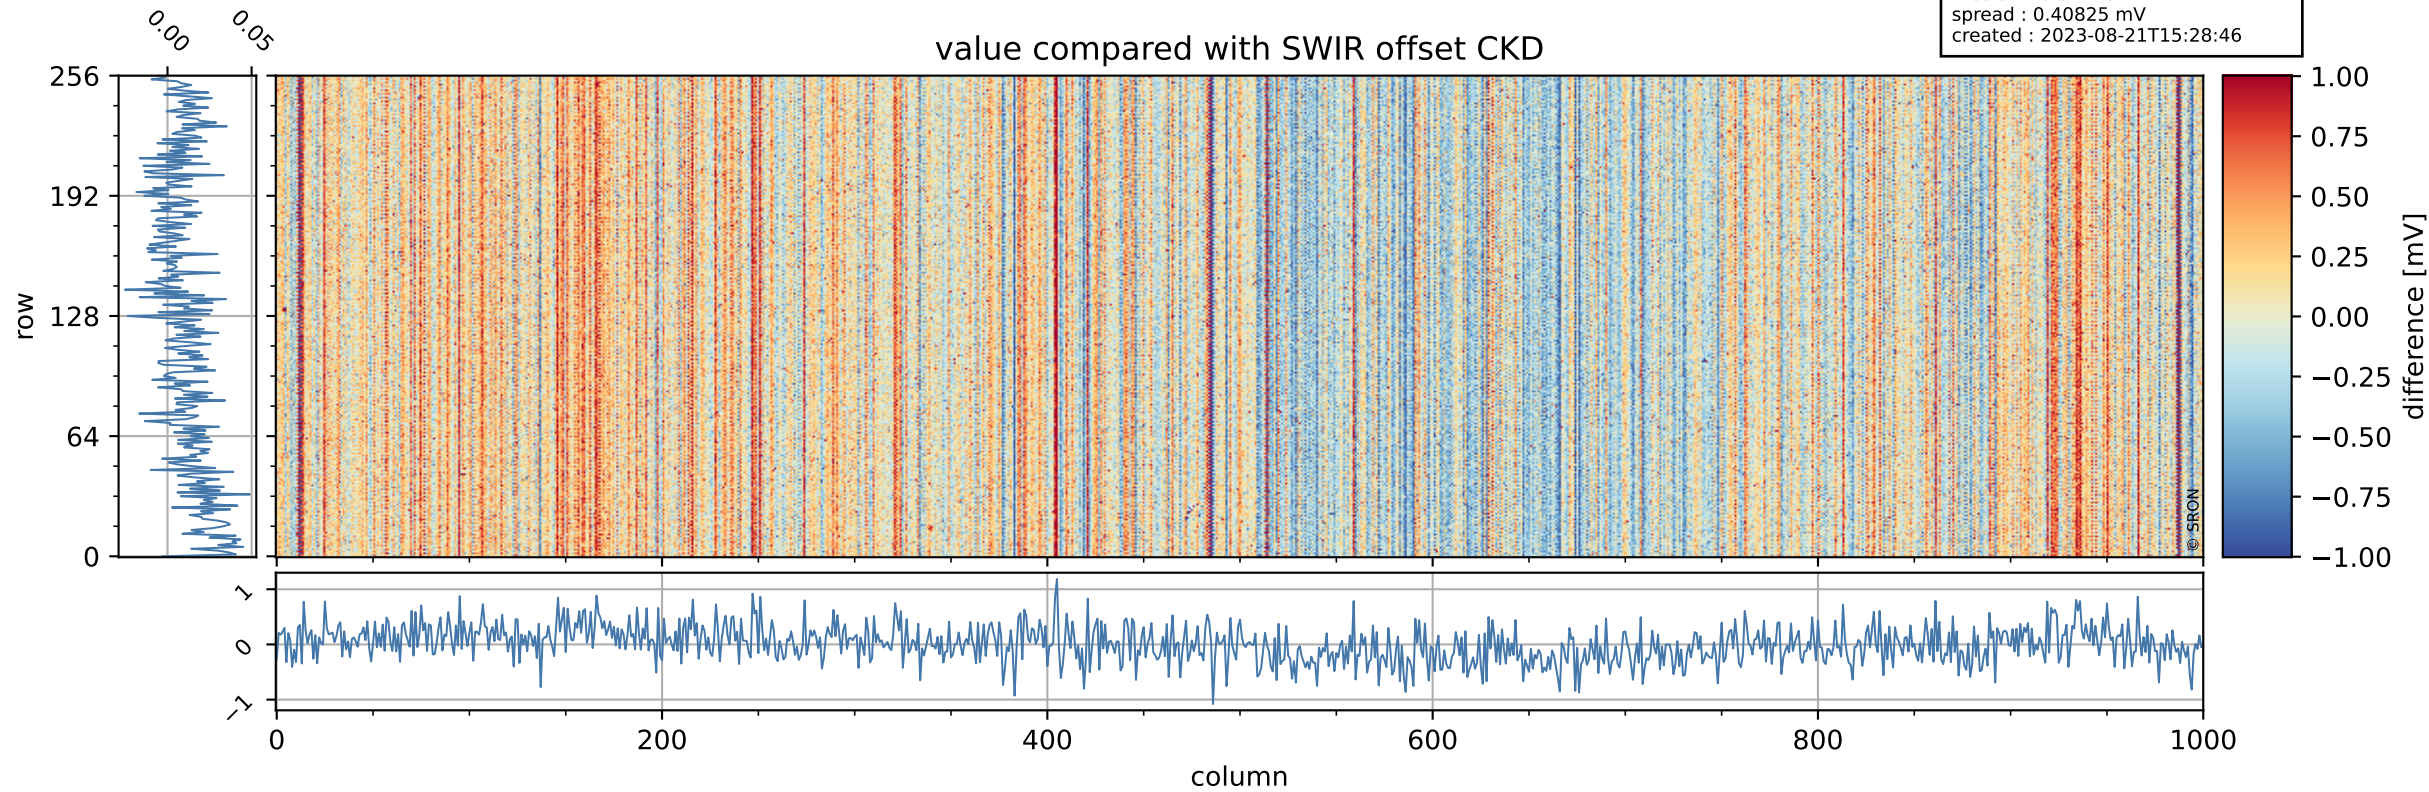

## value detector map

# Tropomi SWIR offset (official)

orbits : 20 in [27952, 27997]  
coverage : 2023-03-06 / 2023-03-09  
median : 28.389  $\mu\text{V}$   
spread : 14.54  $\mu\text{V}$   
created : 2023-08-21T15:28:46

# Tropomi SWIR offset (official)

orbits : 20 in [27952, 27997]  
coverage : 2023-03-06 / 2023-03-09  
median : 0.011462 mV  
spread : 0.40825 mV  
created : 2023-08-21T15:28:46

value compared with SWIR offset CKD

# Tropomi SWIR offset (official) ground-tracks of Sentinel-5P

orbits : 20 in [27952, 27997]  
coverage : 2023-03-06 / 2023-03-09  
created : 2023-08-21T15:28:46