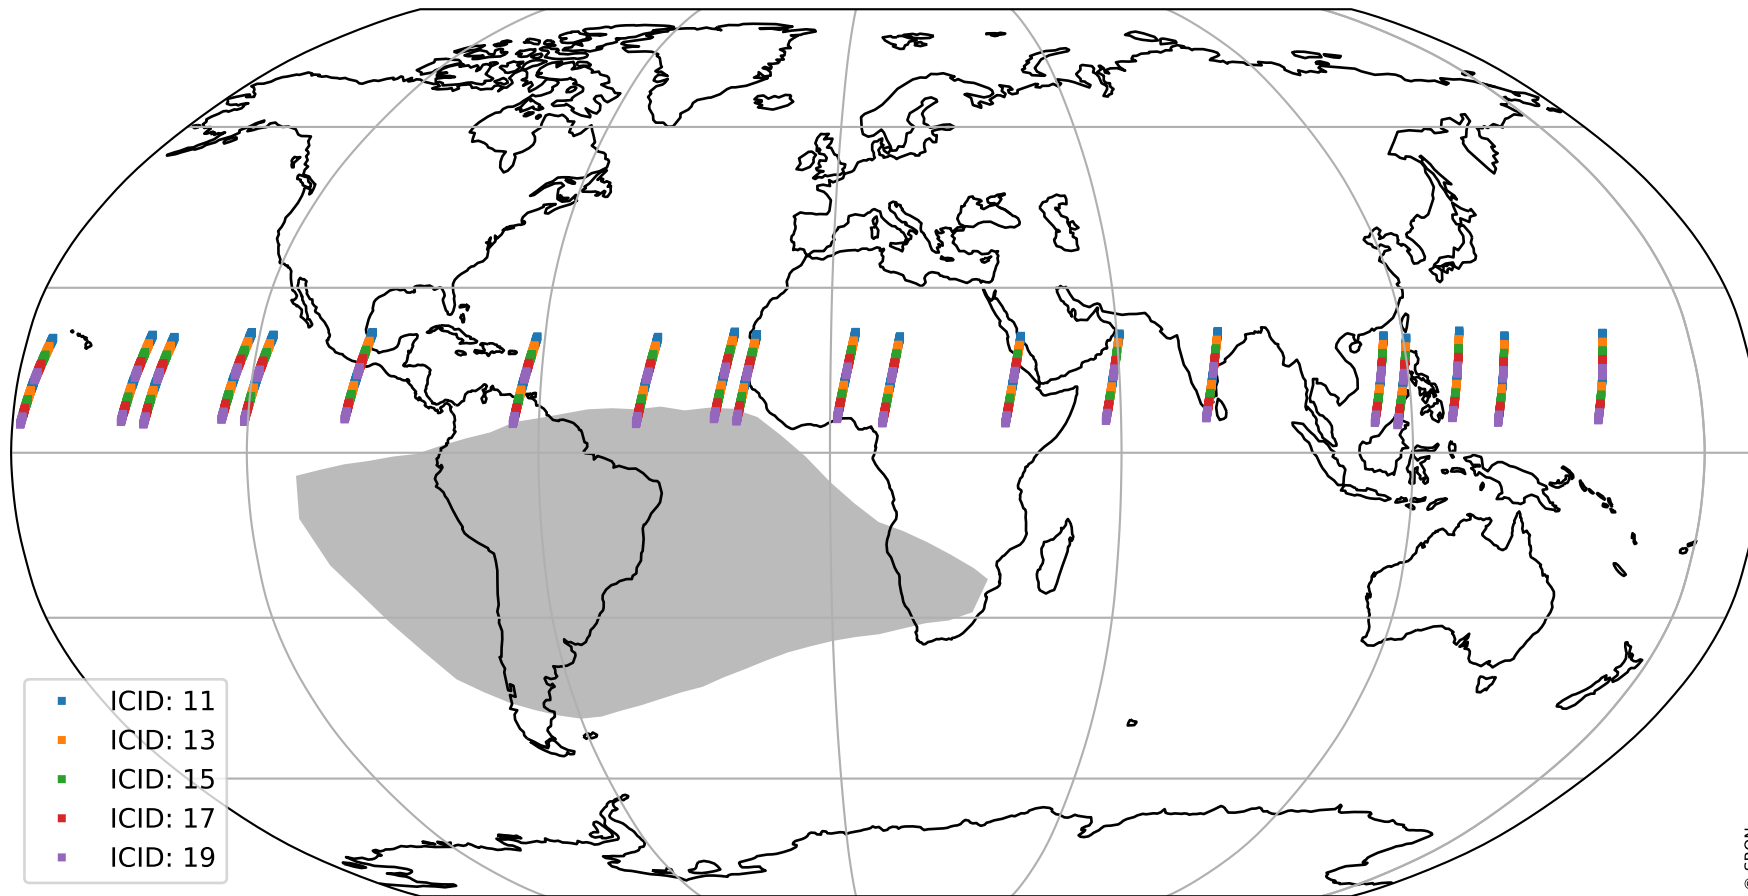

# Tropomi SWIR offset (official)

orbits : 20 in [27952, 27997]  
coverage : 2023-03-06 / 2023-03-09  
median : 28.389  $\mu\text{V}$   
spread : 14.54  $\mu\text{V}$   
created : 2023-08-21T15:28:46

# Tropomi SWIR offset (official)

orbits : 20 in [27952, 27997]  
coverage : 2023-03-06 / 2023-03-09  
median : 0.011462 mV  
spread : 0.40825 mV  
created : 2023-08-21T15:28:46

value compared with SWIR offset CKD

# Tropomi SWIR offset (official) ground-tracks of Sentinel-5P

orbits : 20 in [27952, 27997]  
coverage : 2023-03-06 / 2023-03-09  
created : 2023-08-21T15:28:46

# Tropomi SWIR offset (official)

orbits : [2827, 27997]  
coverage : 2018-04-30 / 2023-03-09  
created : 2023-08-21T15:28:47