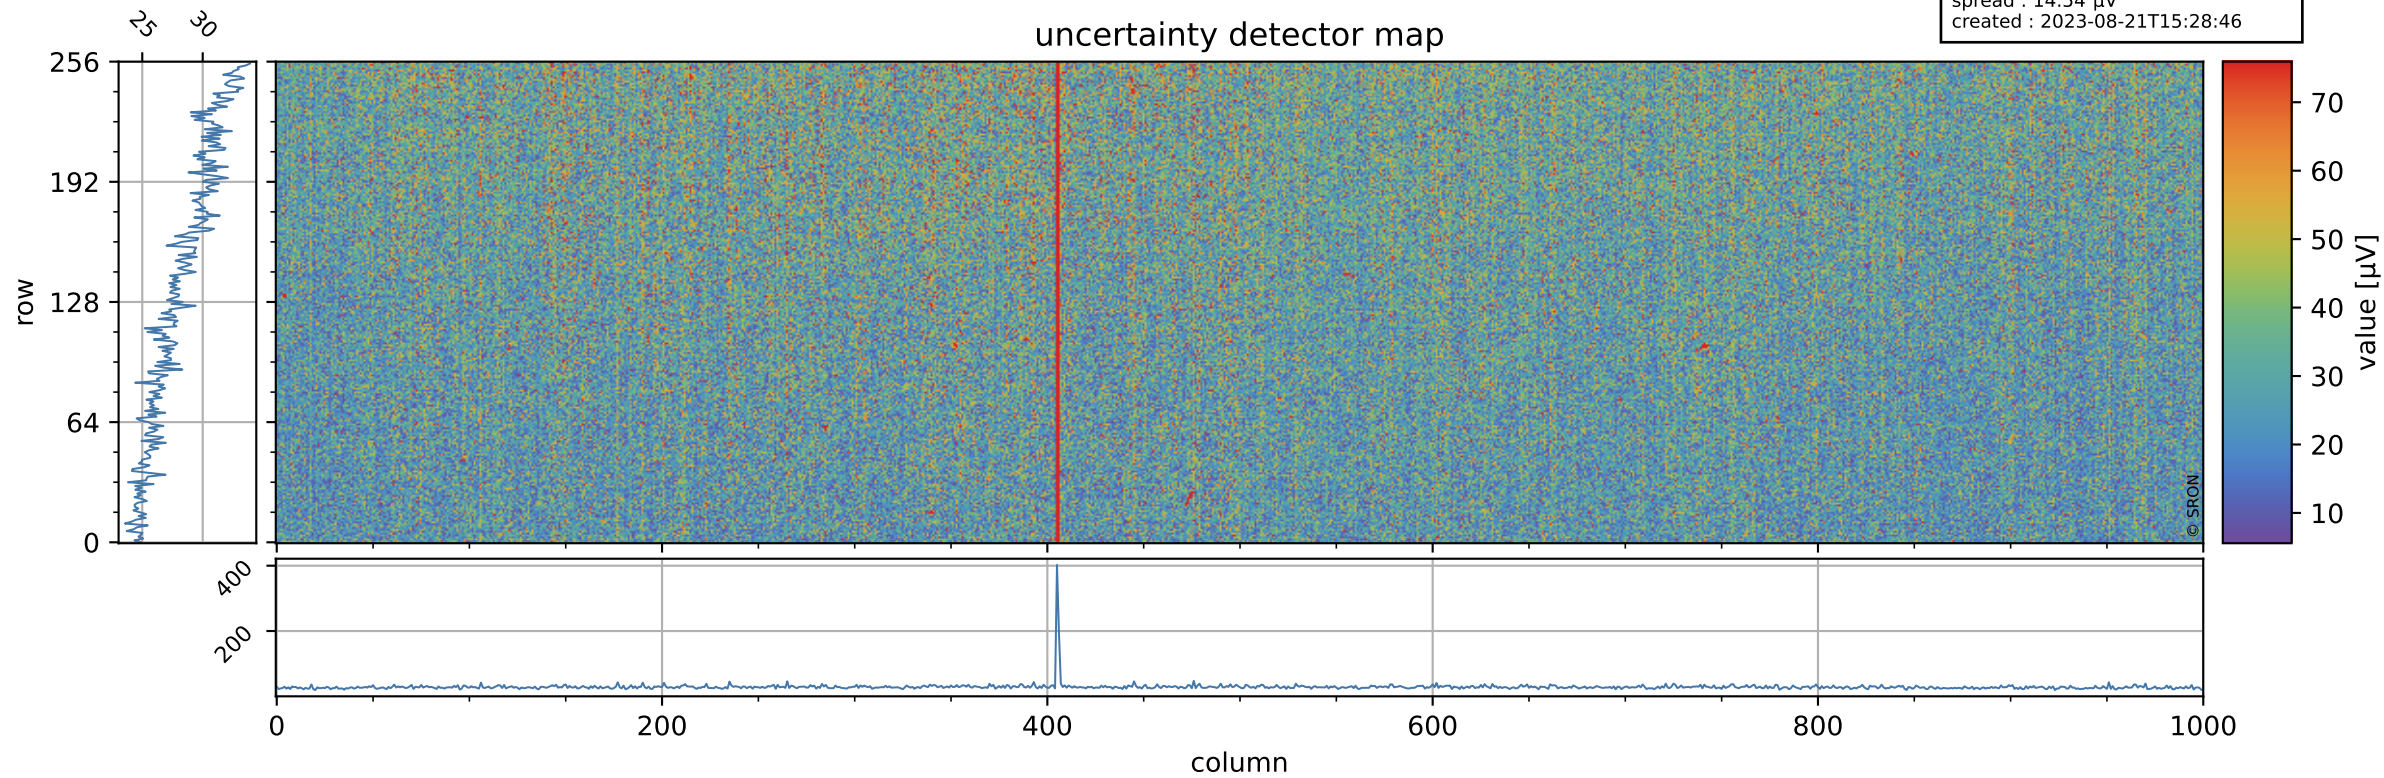

# Tropomi SWIR offset (official)

orbits : 20 in [27952, 27997]  
coverage : 2023-03-06 / 2023-03-09  
median : 0.52602 V  
spread : 0.035906 V  
created : 2023-08-21T15:28:45

## value detector map

# Tropomi SWIR offset (official)

orbits : 20 in [27952, 27997]  
coverage : 2023-03-06 / 2023-03-09  
median : 28.389  $\mu\text{V}$   
spread : 14.54  $\mu\text{V}$   
created : 2023-08-21T15:28:46

# Tropomi SWIR offset (official) ground-tracks of Sentinel-5P

orbits : 20 in [27952, 27997]  
coverage : 2023-03-06 / 2023-03-09  
created : 2023-08-21T15:28:46