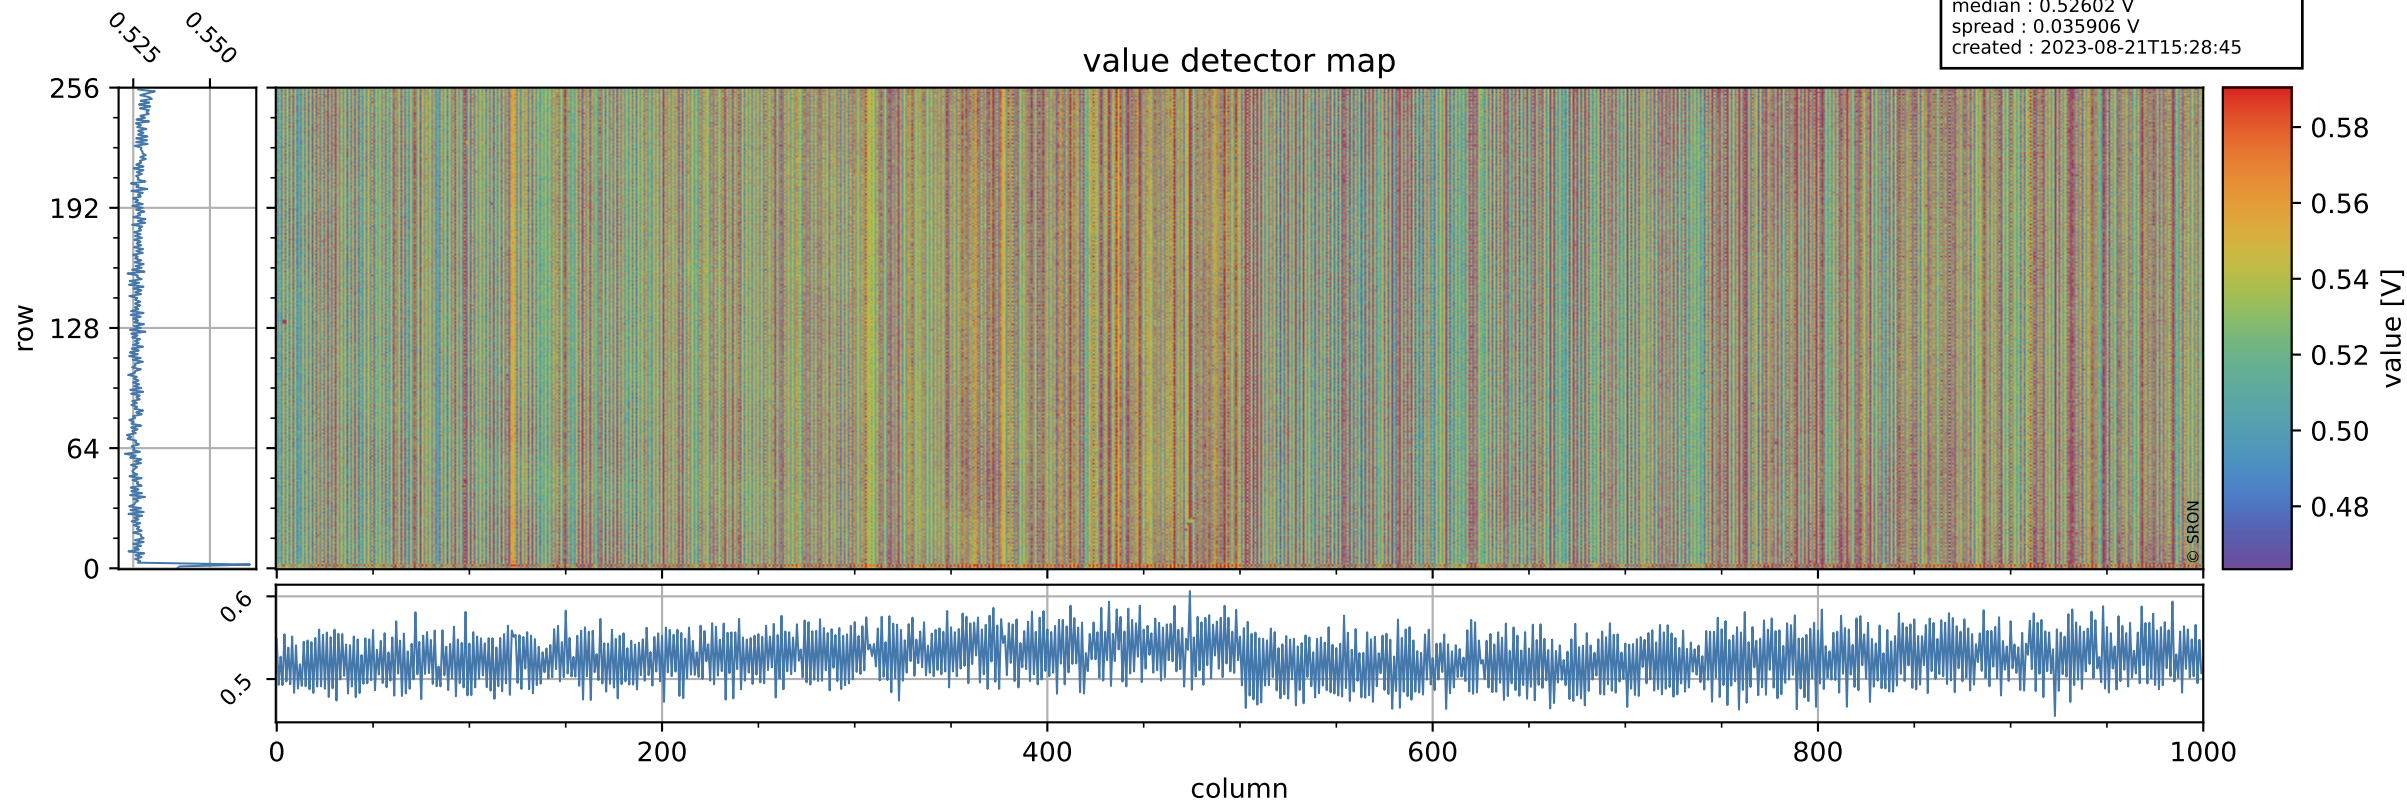

# Tropomi SWIR offset (official)

orbits : 20 in [27952, 27997]  
coverage : 2023-03-06 / 2023-03-09  
median : 0.52602 V  
spread : 0.035906 V  
created : 2023-08-21T15:28:45

## value detector map

# Tropomi SWIR offset (official)

orbits : 20 in [27952, 27997]  
coverage : 2023-03-06 / 2023-03-09  
median : 28.389  $\mu\text{V}$   
spread : 14.54  $\mu\text{V}$   
created : 2023-08-21T15:28:46

# Tropomi SWIR offset (official) ground-tracks of Sentinel-5P

orbits : 20 in [27952, 27997]  
coverage : 2023-03-06 / 2023-03-09  
created : 2023-08-21T15:28:46