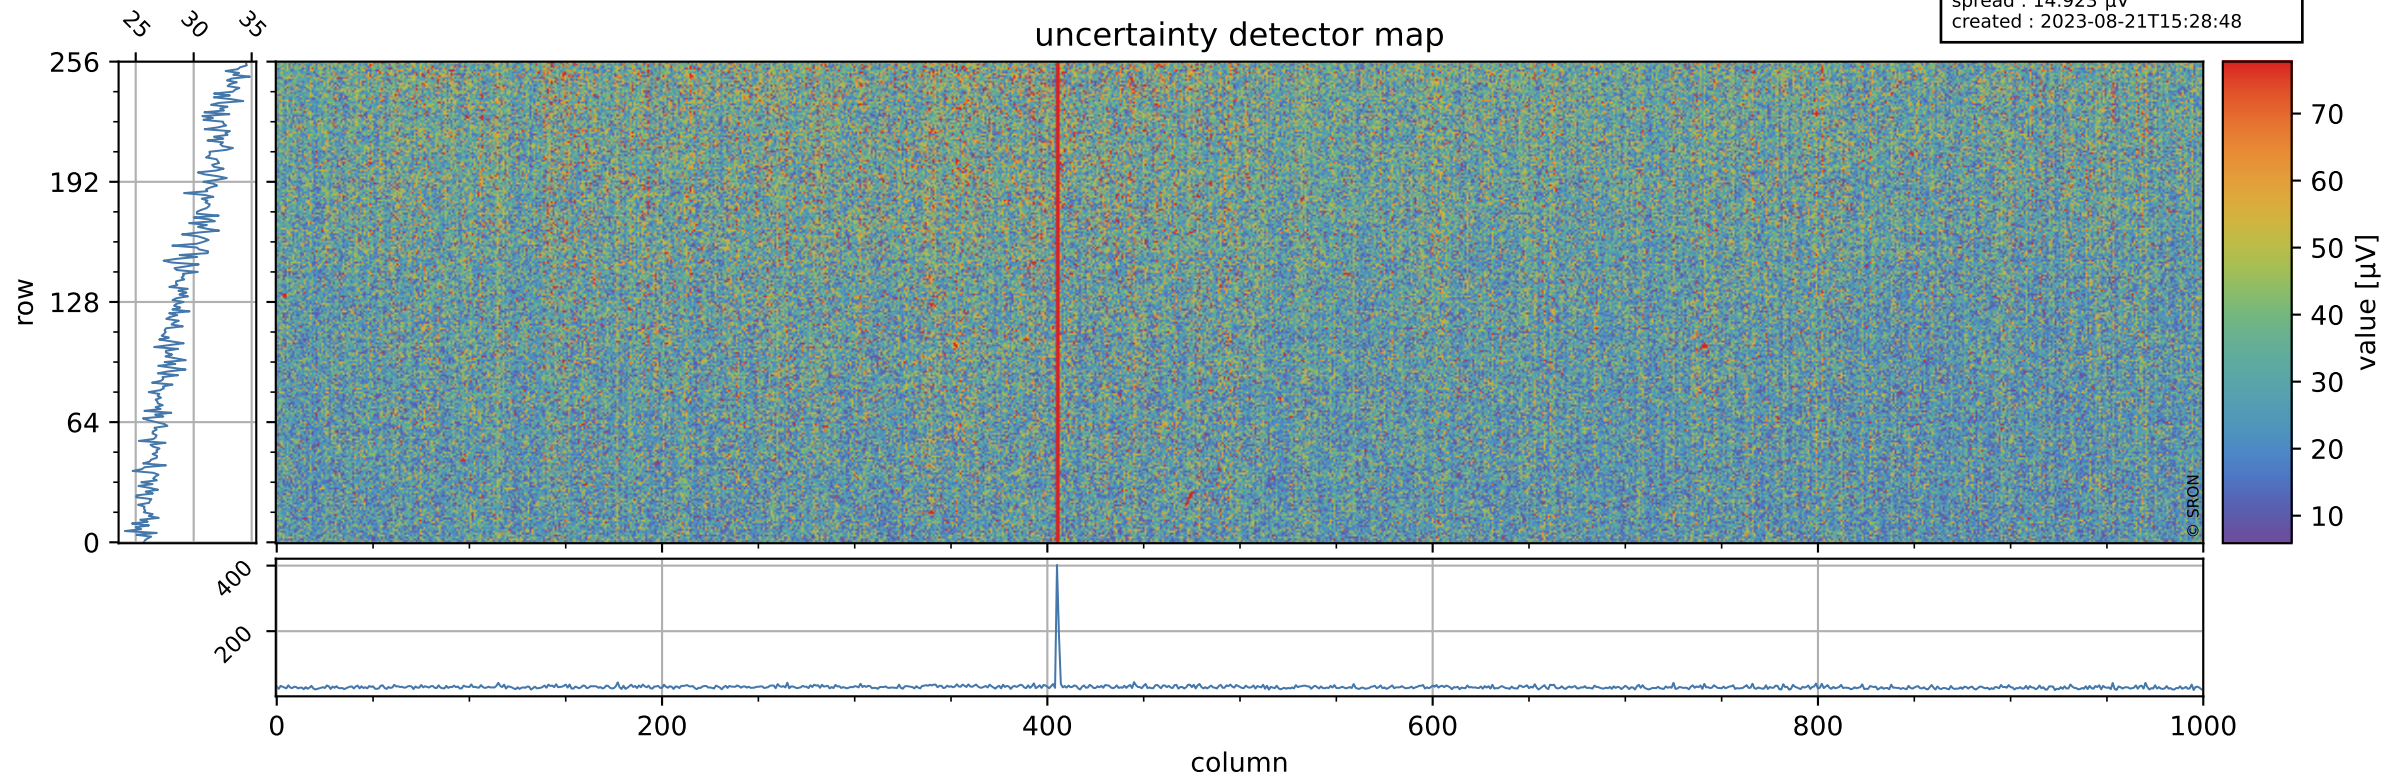

Tropomi SWIR offset (official)

orbits : 19 in [27967, 28012]
coverage : 2023-03-07 / 2023-03-10
median : 0.52602 V
spread : 0.035907 V
created : 2023-08-21T15:28:48

value detector map

Tropomi SWIR offset (official)

orbits : 19 in [27967, 28012]
coverage : 2023-03-07 / 2023-03-10
median : 29.436 μV
spread : 14.923 μV
created : 2023-08-21T15:28:48

Tropomi SWIR offset (official)

orbits : 19 in [27967, 28012]
coverage : 2023-03-07 / 2023-03-10
median : 0.0077191 mV
spread : 0.40743 mV
created : 2023-08-21T15:28:48

value compared with SWIR offset CKD

Tropomi SWIR offset (official) ground-tracks of Sentinel-5P

orbits : 19 in [27967, 28012]
coverage : 2023-03-07 / 2023-03-10
created : 2023-08-21T15:28:48

Tropomi SWIR offset (official)

orbits : [2827, 28012]
coverage : 2018-04-30 / 2023-03-10
created : 2023-08-21T15:28:49

trend of detector median & temperatures