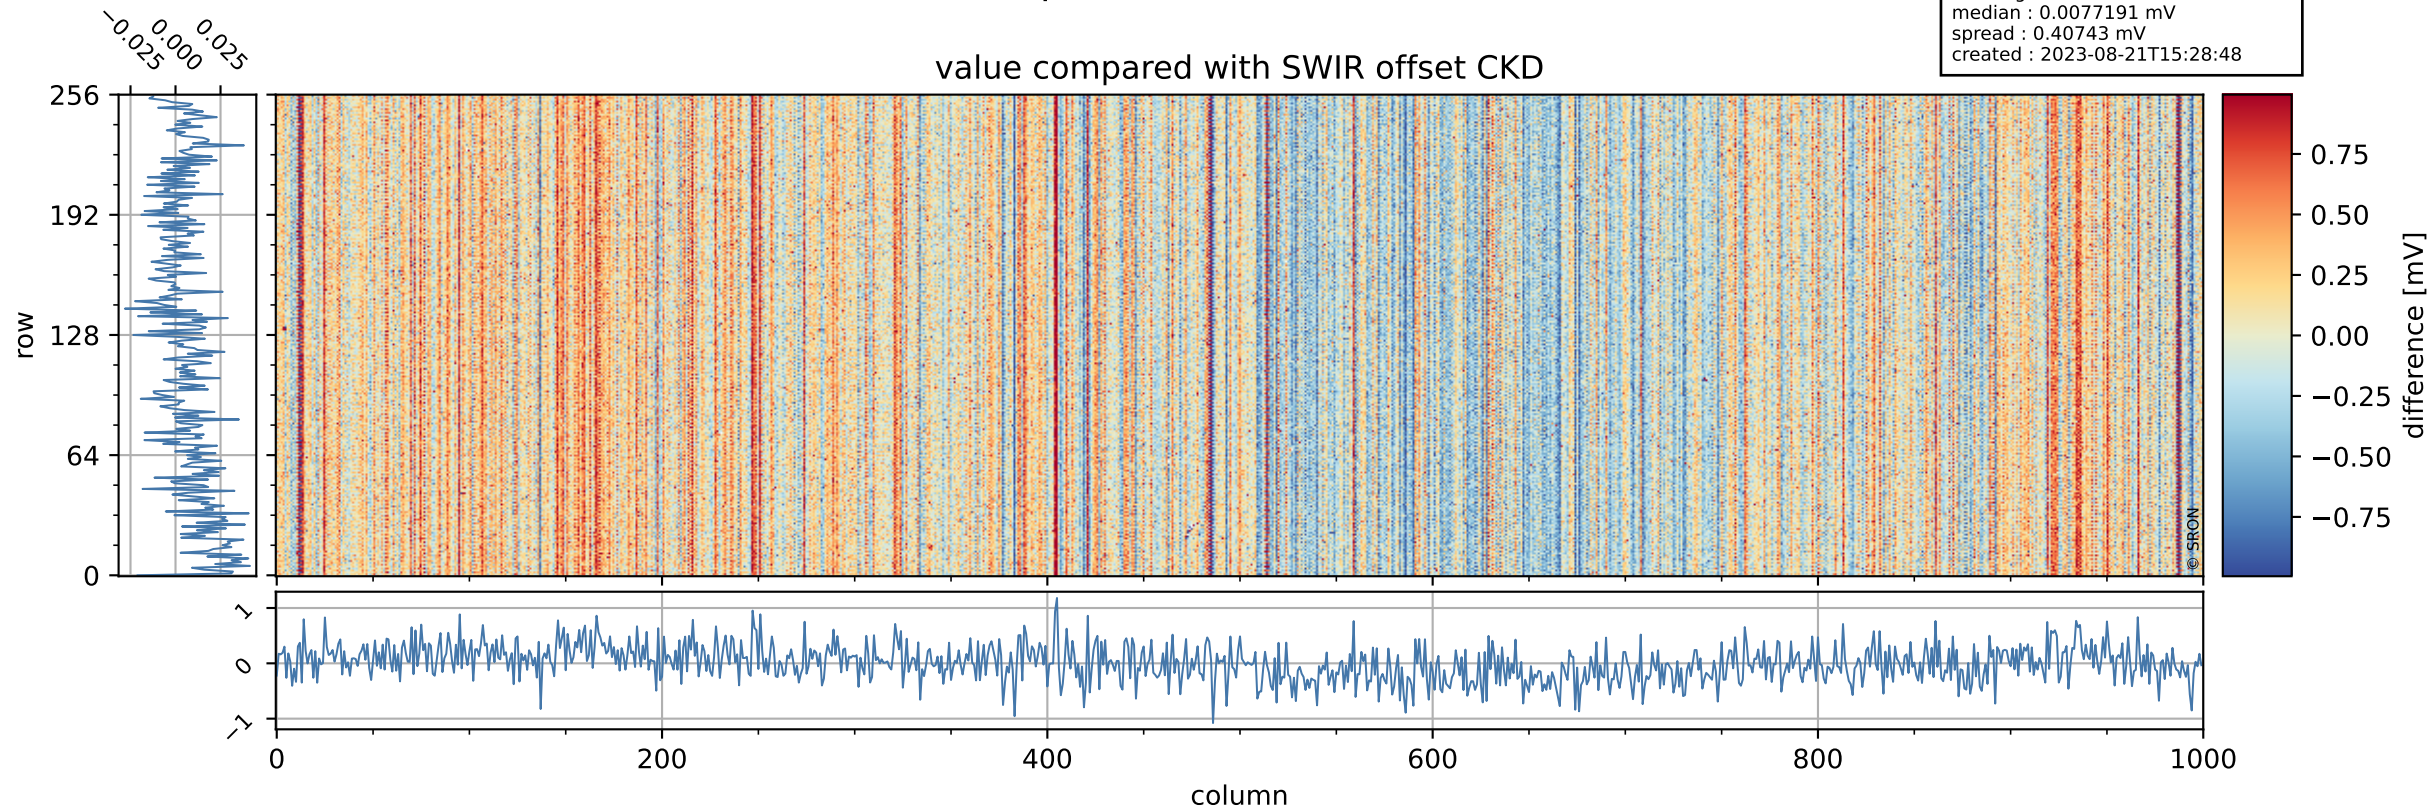

Tropomi SWIR offset (official)

orbits : 19 in [27967, 28012]
coverage : 2023-03-07 / 2023-03-10
median : 0.52602 V
spread : 0.035907 V
created : 2023-08-21T15:28:48

value detector map

Tropomi SWIR offset (official)

orbits : 19 in [27967, 28012]
coverage : 2023-03-07 / 2023-03-10
median : 29.436 μV
spread : 14.923 μV
created : 2023-08-21T15:28:48

Tropomi SWIR offset (official)

orbits : 19 in [27967, 28012]
coverage : 2023-03-07 / 2023-03-10
median : 0.0077191 mV
spread : 0.40743 mV
created : 2023-08-21T15:28:48

value compared with SWIR offset CKD

Tropomi SWIR offset (official) ground-tracks of Sentinel-5P

orbits : 19 in [27967, 28012]
coverage : 2023-03-07 / 2023-03-10
created : 2023-08-21T15:28:48

Tropomi SWIR offset (official)

orbits : [2827, 28012]
coverage : 2018-04-30 / 2023-03-10
created : 2023-08-21T15:28:49

trend of detector median & temperatures