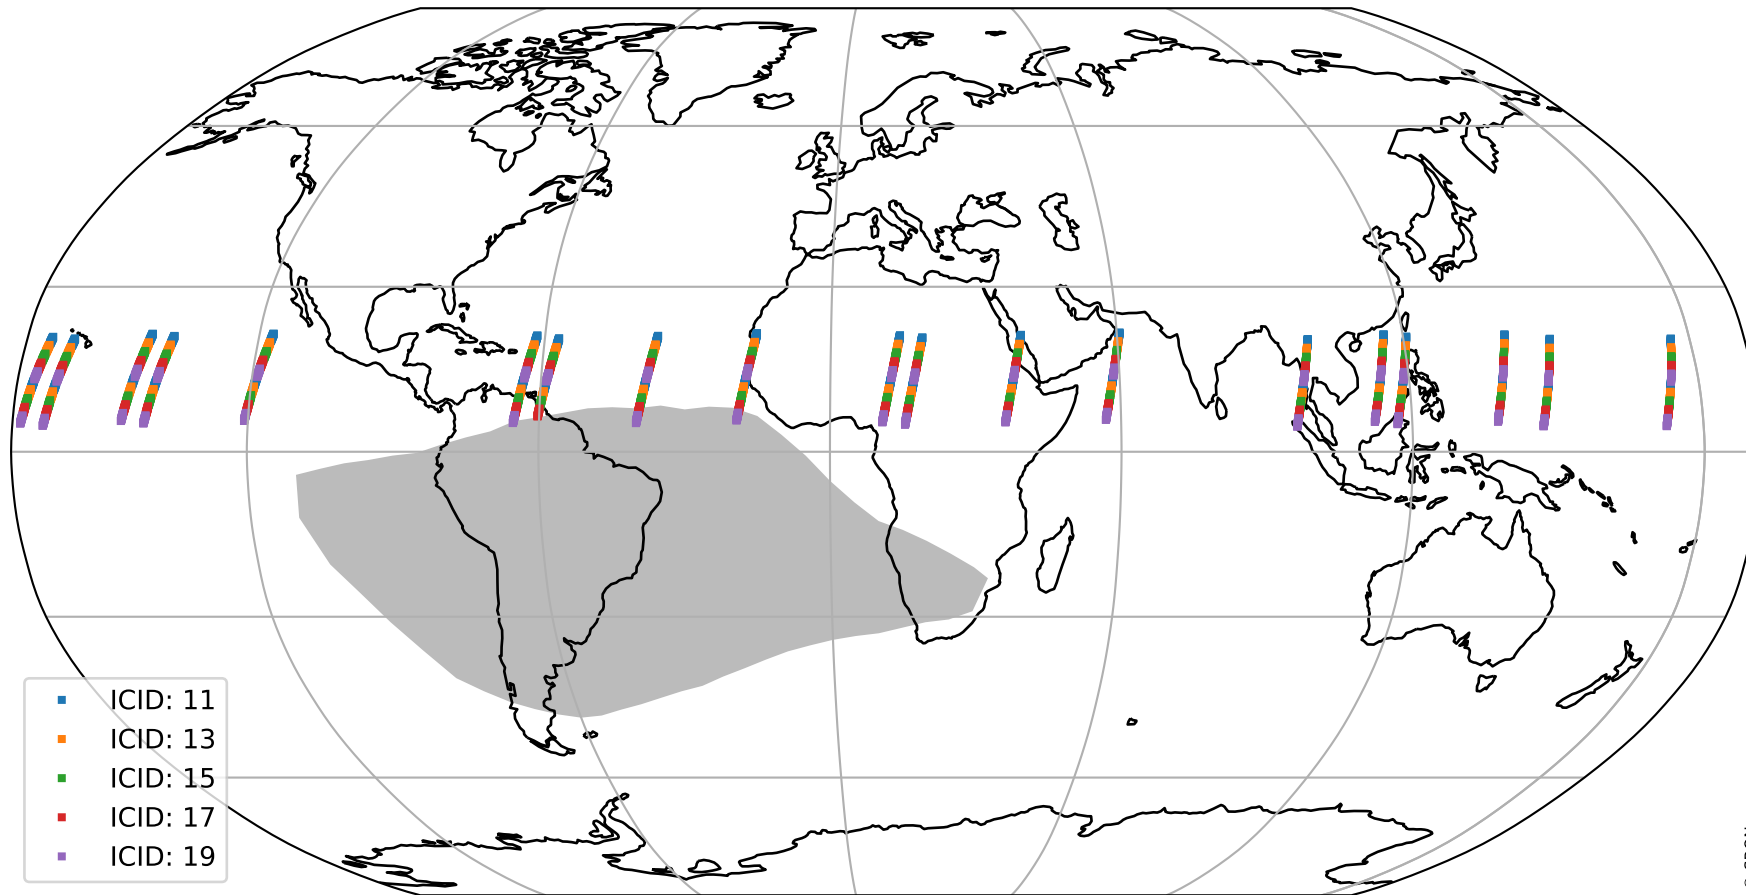

Tropomi SWIR offset (official)

orbits : 19 in [27967, 28012]
coverage : 2023-03-07 / 2023-03-10
median : 0.52602 V
spread : 0.035907 V
created : 2023-08-21T15:28:48

value detector map

Tropomi SWIR offset (official)

orbits : 19 in [27967, 28012]
coverage : 2023-03-07 / 2023-03-10
median : 29.436 μV
spread : 14.923 μV
created : 2023-08-21T15:28:48

Tropomi SWIR offset (official)

orbits : 19 in [27967, 28012]
coverage : 2023-03-07 / 2023-03-10
median : 0.0077191 mV
spread : 0.40743 mV
created : 2023-08-21T15:28:48

value compared with SWIR offset CKD

Tropomi SWIR offset (official) ground-tracks of Sentinel-5P

orbits : 19 in [27967, 28012]
coverage : 2023-03-07 / 2023-03-10
created : 2023-08-21T15:28:48

Tropomi SWIR offset (official)

orbits : [2827, 28012]
coverage : 2018-04-30 / 2023-03-10
created : 2023-08-21T15:28:49

trend of detector median & temperatures