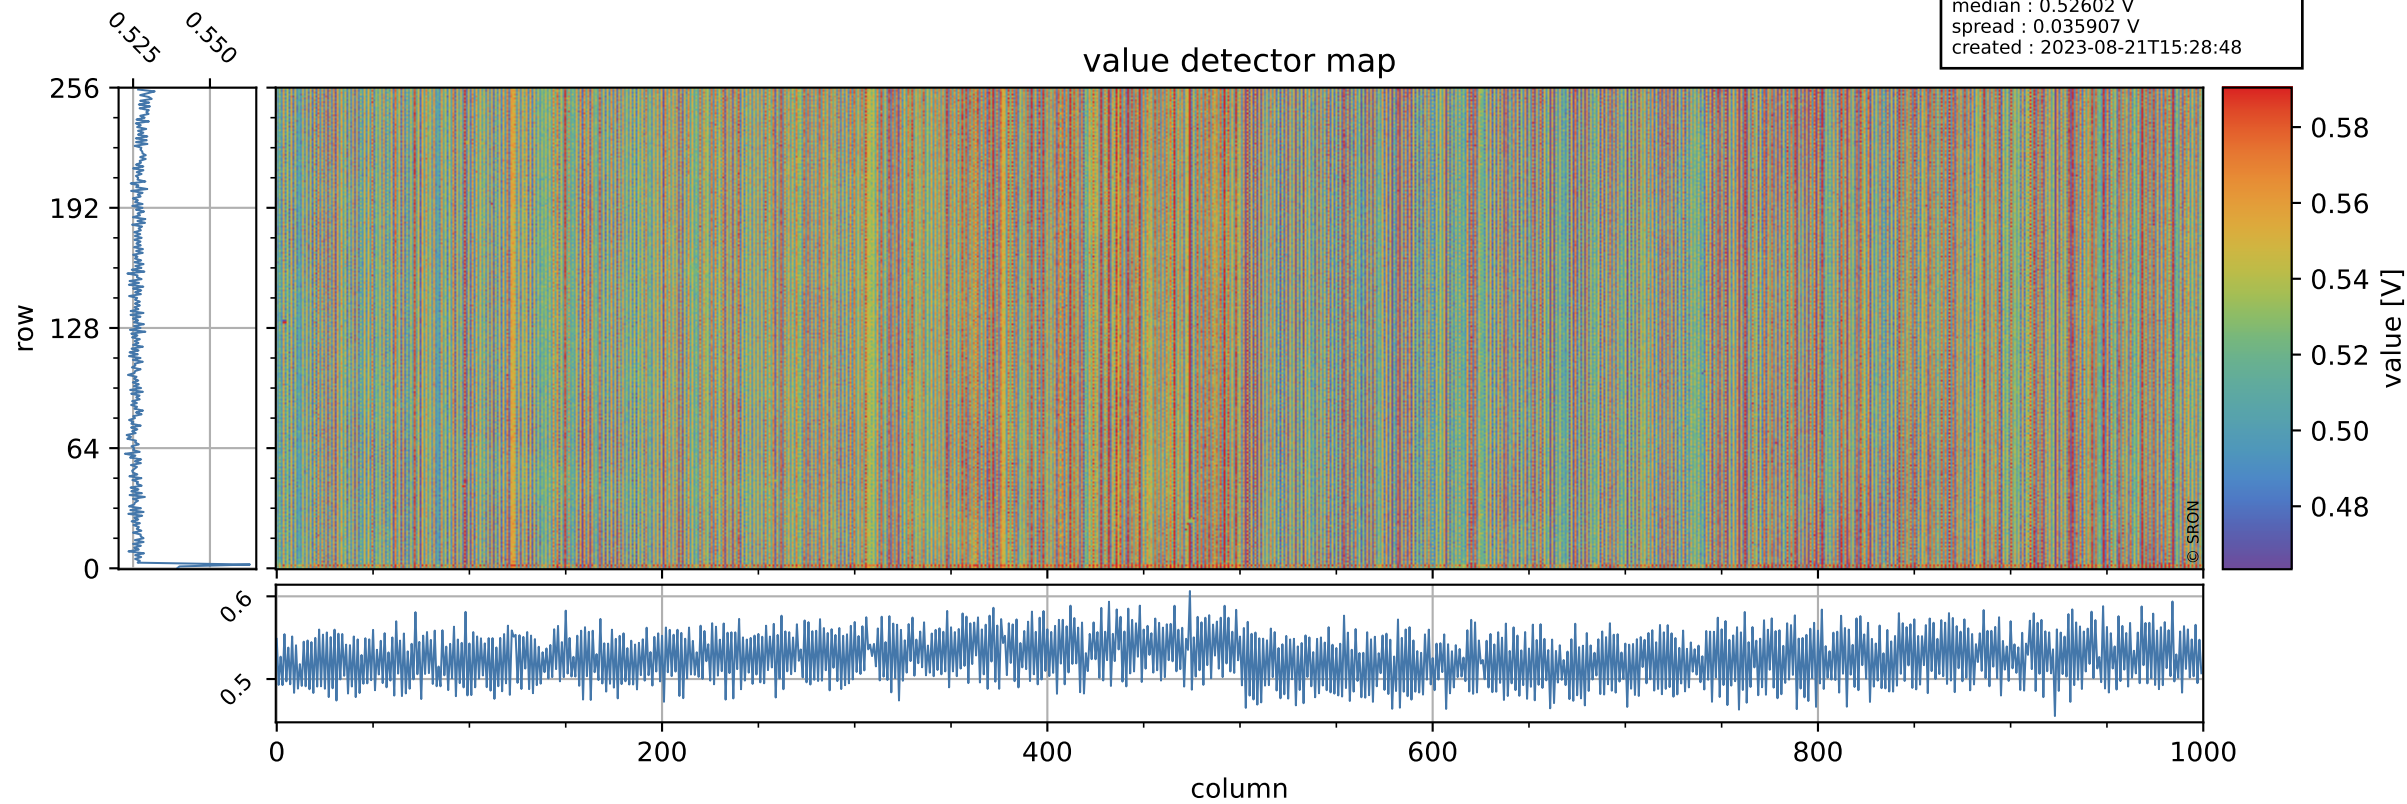

Tropomi SWIR offset (official)

orbits : 19 in [27967, 28012]
coverage : 2023-03-07 / 2023-03-10
median : 0.52602 V
spread : 0.035907 V
created : 2023-08-21T15:28:48

value detector map

Tropomi SWIR offset (official)

orbits : 19 in [27967, 28012]
coverage : 2023-03-07 / 2023-03-10
median : 29.436 μV
spread : 14.923 μV
created : 2023-08-21T15:28:48

Tropomi SWIR offset (official)

orbits : 19 in [27967, 28012]
coverage : 2023-03-07 / 2023-03-10
median : 0.0077191 mV
spread : 0.40743 mV
created : 2023-08-21T15:28:48

value compared with SWIR offset CKD

Tropomi SWIR offset (official) ground-tracks of Sentinel-5P

orbits : 19 in [27967, 28012]
coverage : 2023-03-07 / 2023-03-10
created : 2023-08-21T15:28:48

Tropomi SWIR offset (official)

orbits : [2827, 28012]
coverage : 2018-04-30 / 2023-03-10
created : 2023-08-21T15:28:49

trend of detector median & temperatures