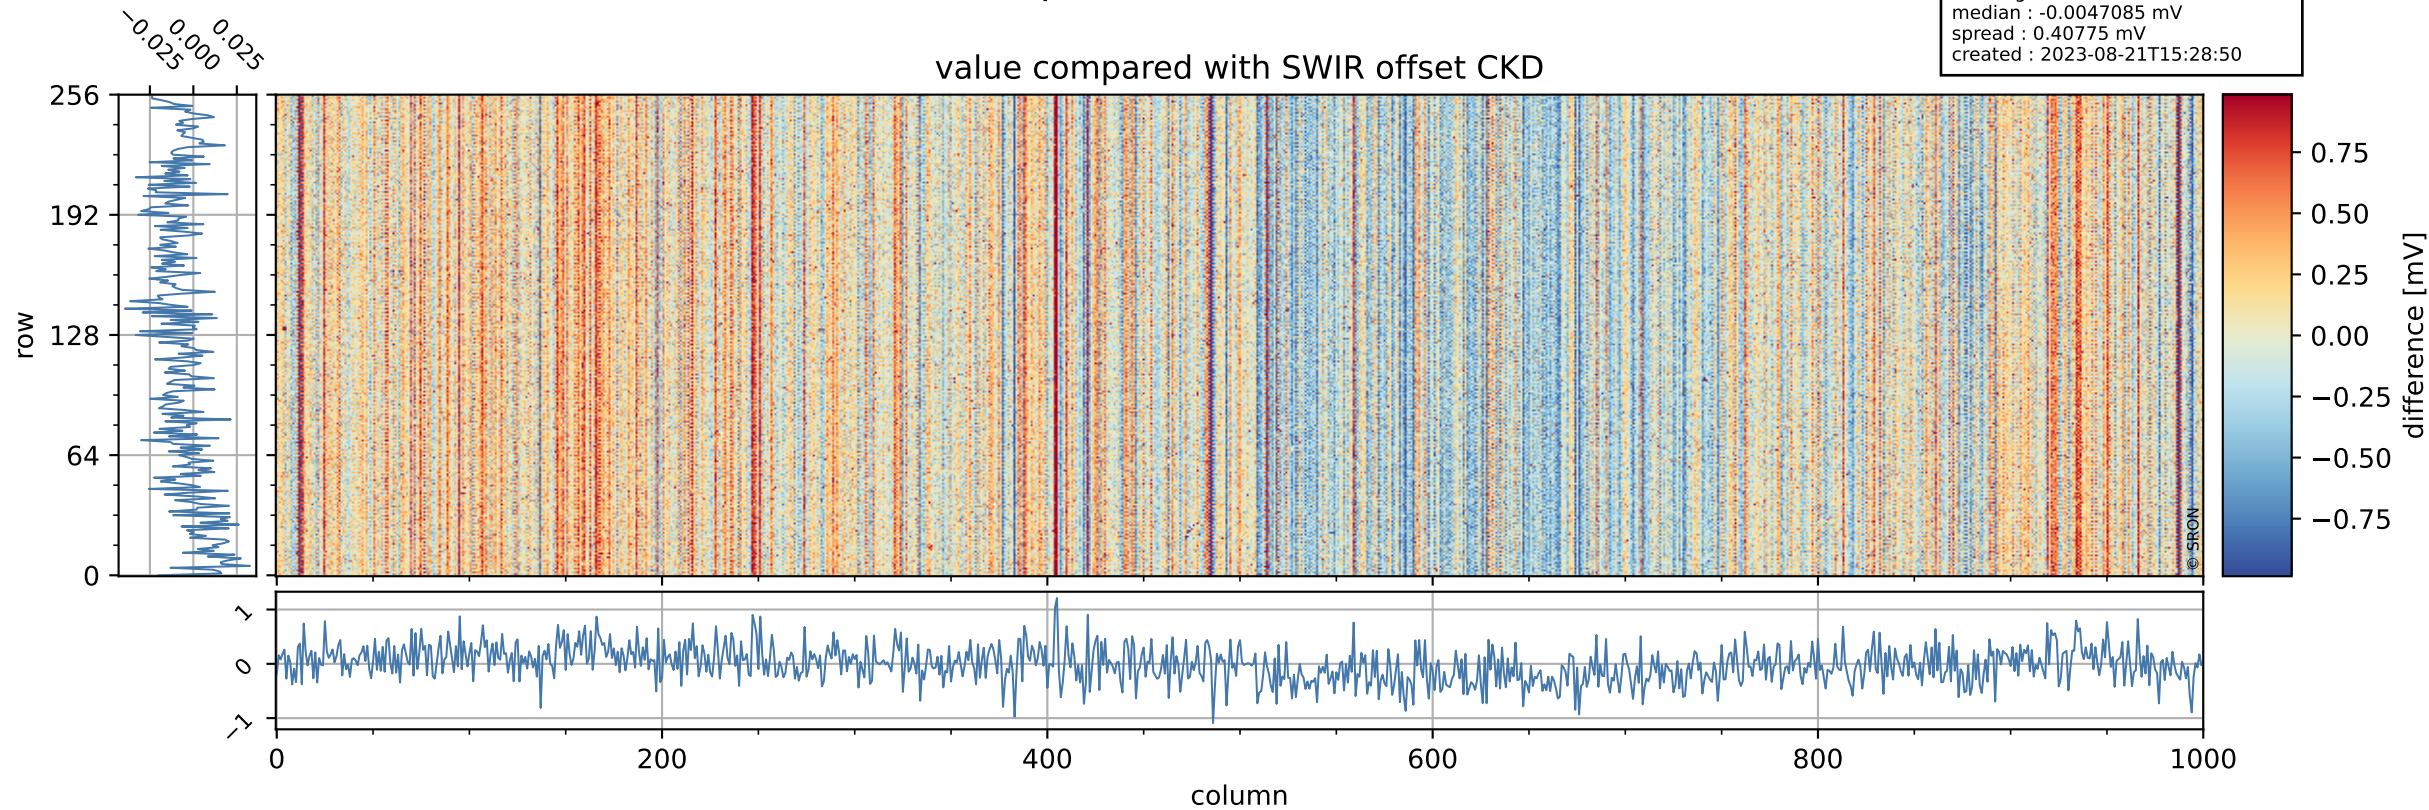

Tropomi SWIR offset (official)

orbits : 20 in [27982, 28027]
coverage : 2023-03-08 / 2023-03-11
median : 0.52601 V
spread : 0.035908 V
created : 2023-08-21T15:28:50

value detector map

Tropomi SWIR offset (official)

orbits : 20 in [27982, 28027]
coverage : 2023-03-08 / 2023-03-11
median : 28.535 μV
spread : 14.564 μV
created : 2023-08-21T15:28:50

Tropomi SWIR offset (official)

orbits : 20 in [27982, 28027]
coverage : 2023-03-08 / 2023-03-11
median : -0.0047085 mV
spread : 0.40775 mV
created : 2023-08-21T15:28:50

value compared with SWIR offset CKD

Tropomi SWIR offset (official) ground-tracks of Sentinel-5P

orbits : 20 in [27982, 28027]
coverage : 2023-03-08 / 2023-03-11
created : 2023-08-21T15:28:51

Tropomi SWIR offset (official)

orbits : [2827, 28027]
coverage : 2018-04-30 / 2023-03-11
created : 2023-08-21T15:28:51

trend of detector median & temperatures