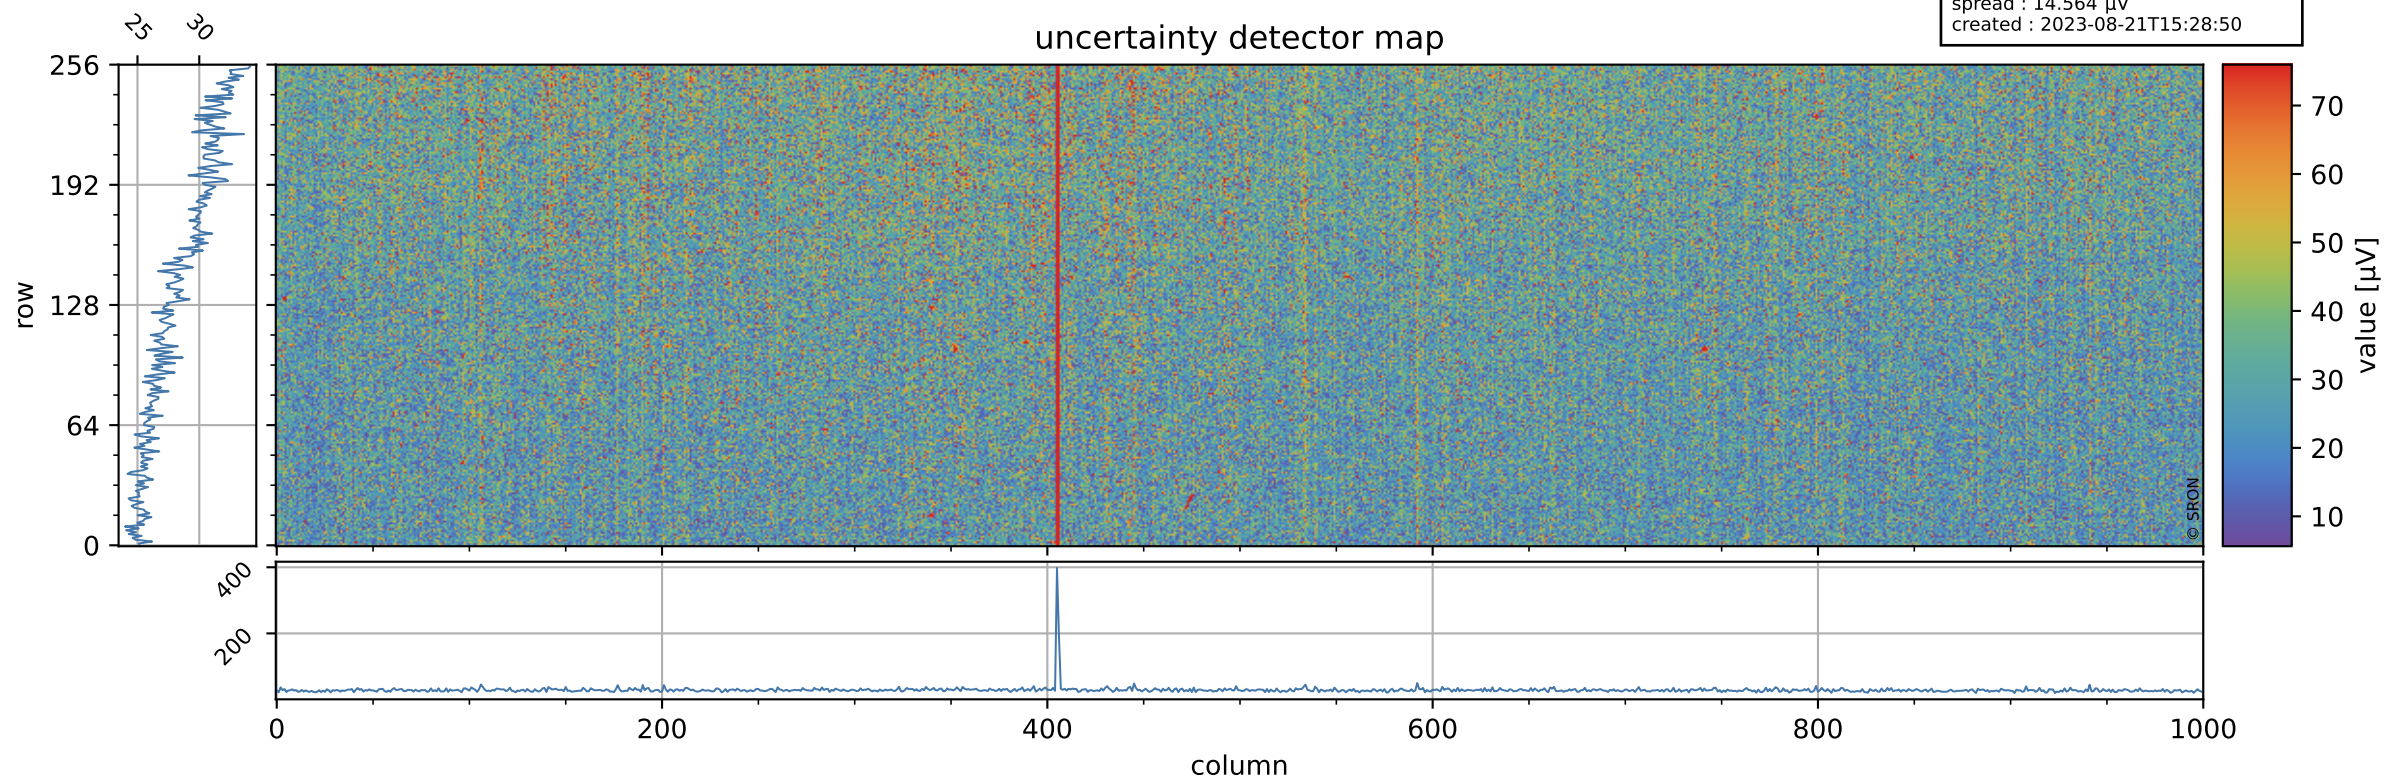

Tropomi SWIR offset (official)

orbits : 20 in [27982, 28027]
coverage : 2023-03-08 / 2023-03-11
median : 0.52601 V
spread : 0.035908 V
created : 2023-08-21T15:28:50

value detector map

Tropomi SWIR offset (official)

orbits : 20 in [27982, 28027]
coverage : 2023-03-08 / 2023-03-11
median : 28.535 μV
spread : 14.564 μV
created : 2023-08-21T15:28:50

Tropomi SWIR offset (official)

orbits : 20 in [27982, 28027]
coverage : 2023-03-08 / 2023-03-11
median : -0.0047085 mV
spread : 0.40775 mV
created : 2023-08-21T15:28:50

value compared with SWIR offset CKD

Tropomi SWIR offset (official) ground-tracks of Sentinel-5P

orbits : 20 in [27982, 28027]
coverage : 2023-03-08 / 2023-03-11
created : 2023-08-21T15:28:51

Tropomi SWIR offset (official)

orbits : [2827, 28027]
coverage : 2018-04-30 / 2023-03-11
created : 2023-08-21T15:28:51

trend of detector median & temperatures