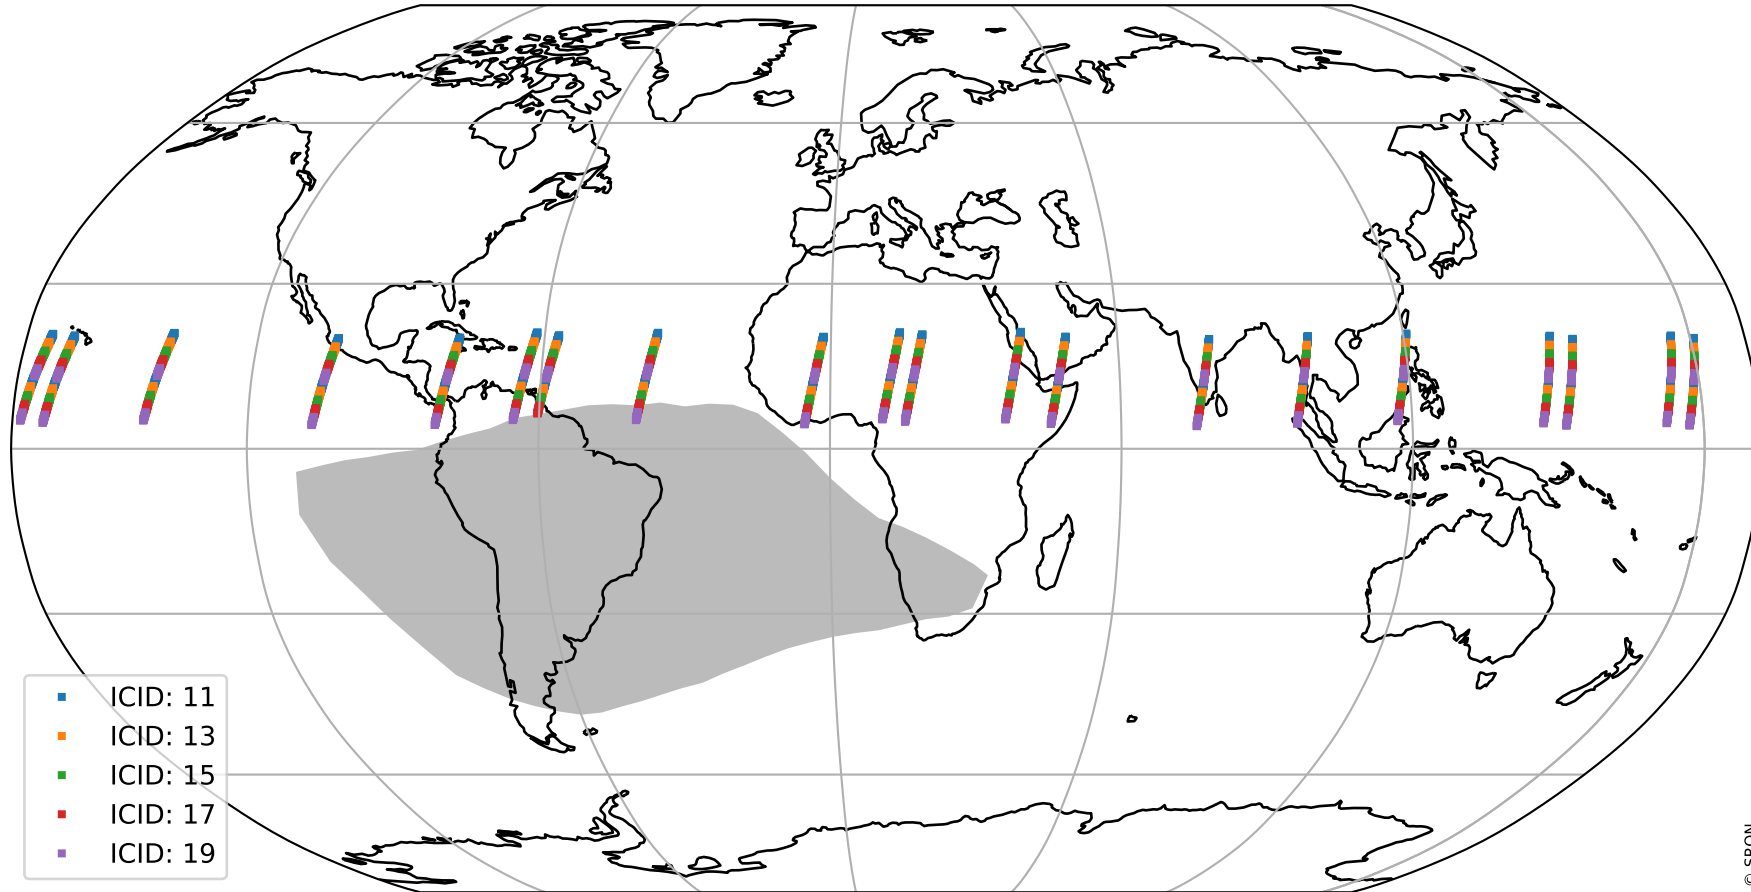

Tropomi SWIR offset (official)

orbits : 20 in [27982, 28027]
coverage : 2023-03-08 / 2023-03-11
median : 0.52601 V
spread : 0.035908 V
created : 2023-08-21T15:28:50

value detector map

Tropomi SWIR offset (official)

orbits : 20 in [27982, 28027]
coverage : 2023-03-08 / 2023-03-11
median : 28.535 μV
spread : 14.564 μV
created : 2023-08-21T15:28:50

Tropomi SWIR offset (official)

orbits : 20 in [27982, 28027]
coverage : 2023-03-08 / 2023-03-11
median : -0.0047085 mV
spread : 0.40775 mV
created : 2023-08-21T15:28:50

value compared with SWIR offset CKD

Tropomi SWIR offset (official) ground-tracks of Sentinel-5P

orbits : 20 in [27982, 28027]
coverage : 2023-03-08 / 2023-03-11
created : 2023-08-21T15:28:51

Tropomi SWIR offset (official)

orbits : [2827, 28027]
coverage : 2018-04-30 / 2023-03-11
created : 2023-08-21T15:28:51

trend of detector median & temperatures