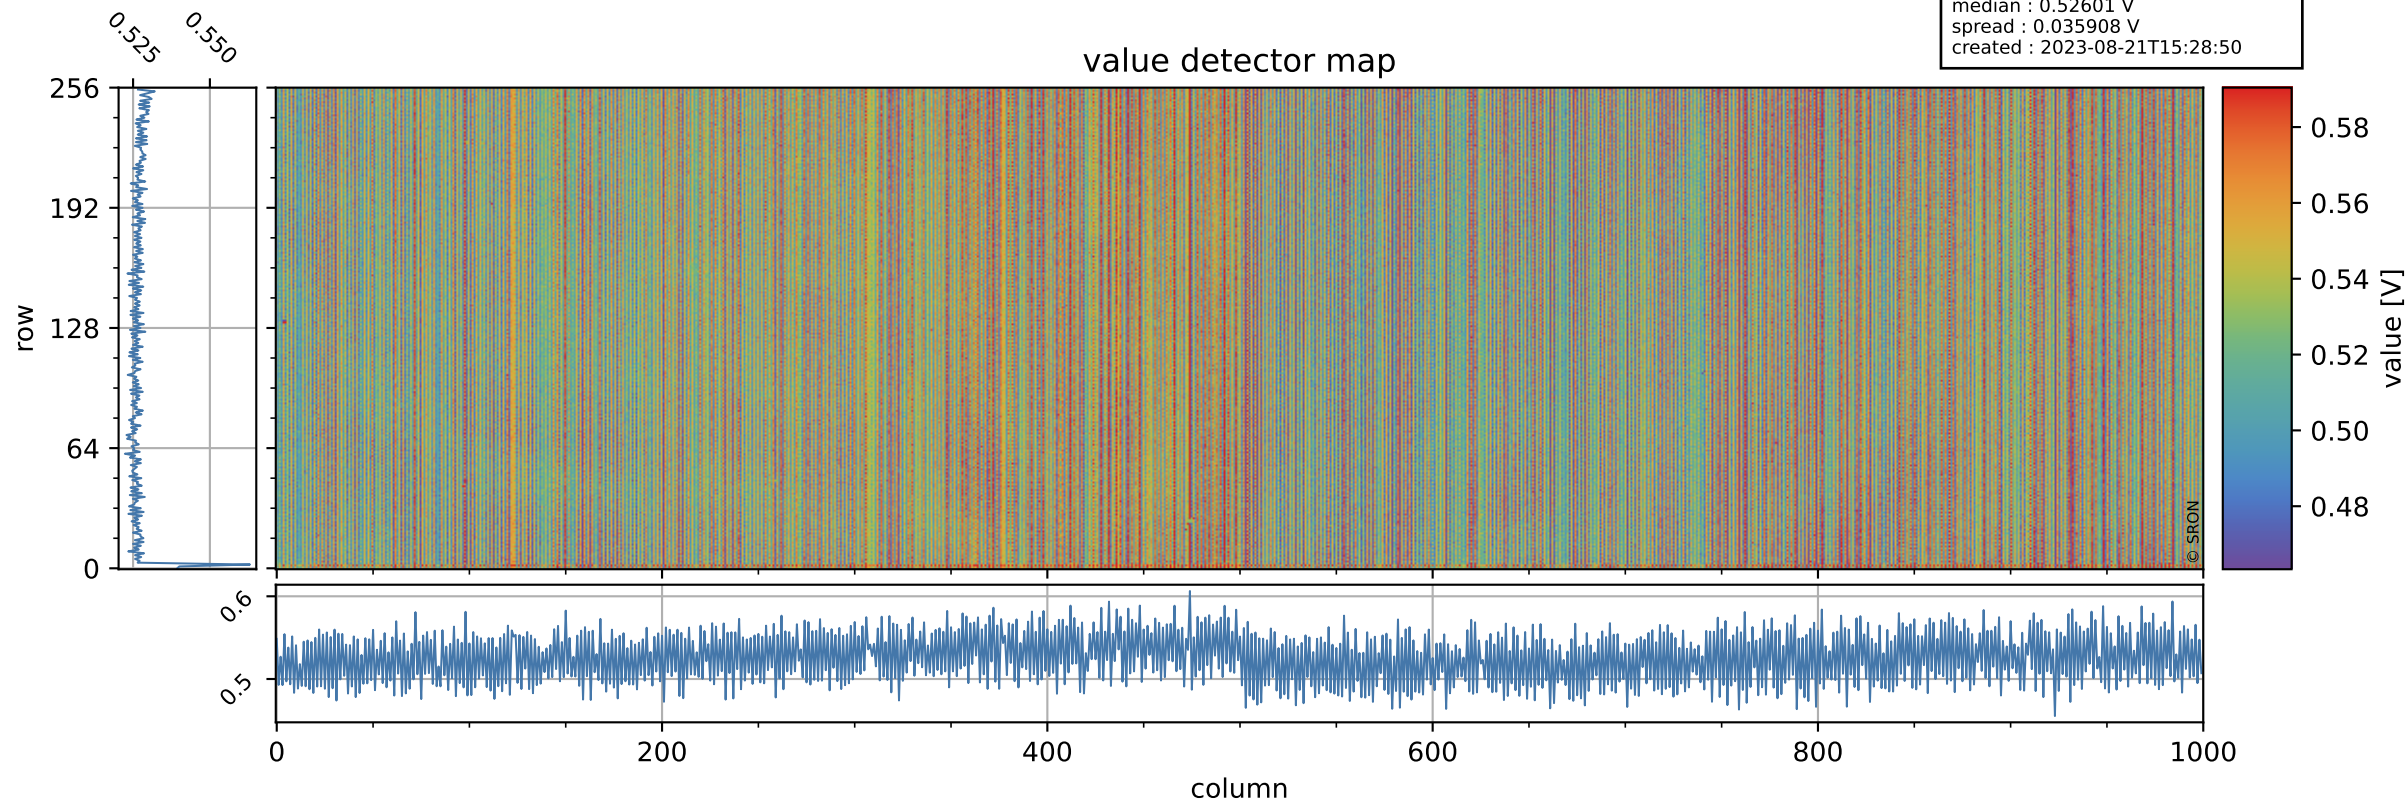

Tropomi SWIR offset (official)

orbits : 20 in [27982, 28027]
coverage : 2023-03-08 / 2023-03-11
median : 0.52601 V
spread : 0.035908 V
created : 2023-08-21T15:28:50

value detector map

Tropomi SWIR offset (official)

orbits : 20 in [27982, 28027]
coverage : 2023-03-08 / 2023-03-11
median : 28.535 μV
spread : 14.564 μV
created : 2023-08-21T15:28:50

Tropomi SWIR offset (official)

orbits : 20 in [27982, 28027]
coverage : 2023-03-08 / 2023-03-11
median : -0.0047085 mV
spread : 0.40775 mV
created : 2023-08-21T15:28:50

value compared with SWIR offset CKD

Tropomi SWIR offset (official) ground-tracks of Sentinel-5P

orbits : 20 in [27982, 28027]
coverage : 2023-03-08 / 2023-03-11
created : 2023-08-21T15:28:51

Tropomi SWIR offset (official)

orbits : [2827, 28027]
coverage : 2018-04-30 / 2023-03-11
created : 2023-08-21T15:28:51

trend of detector median & temperatures