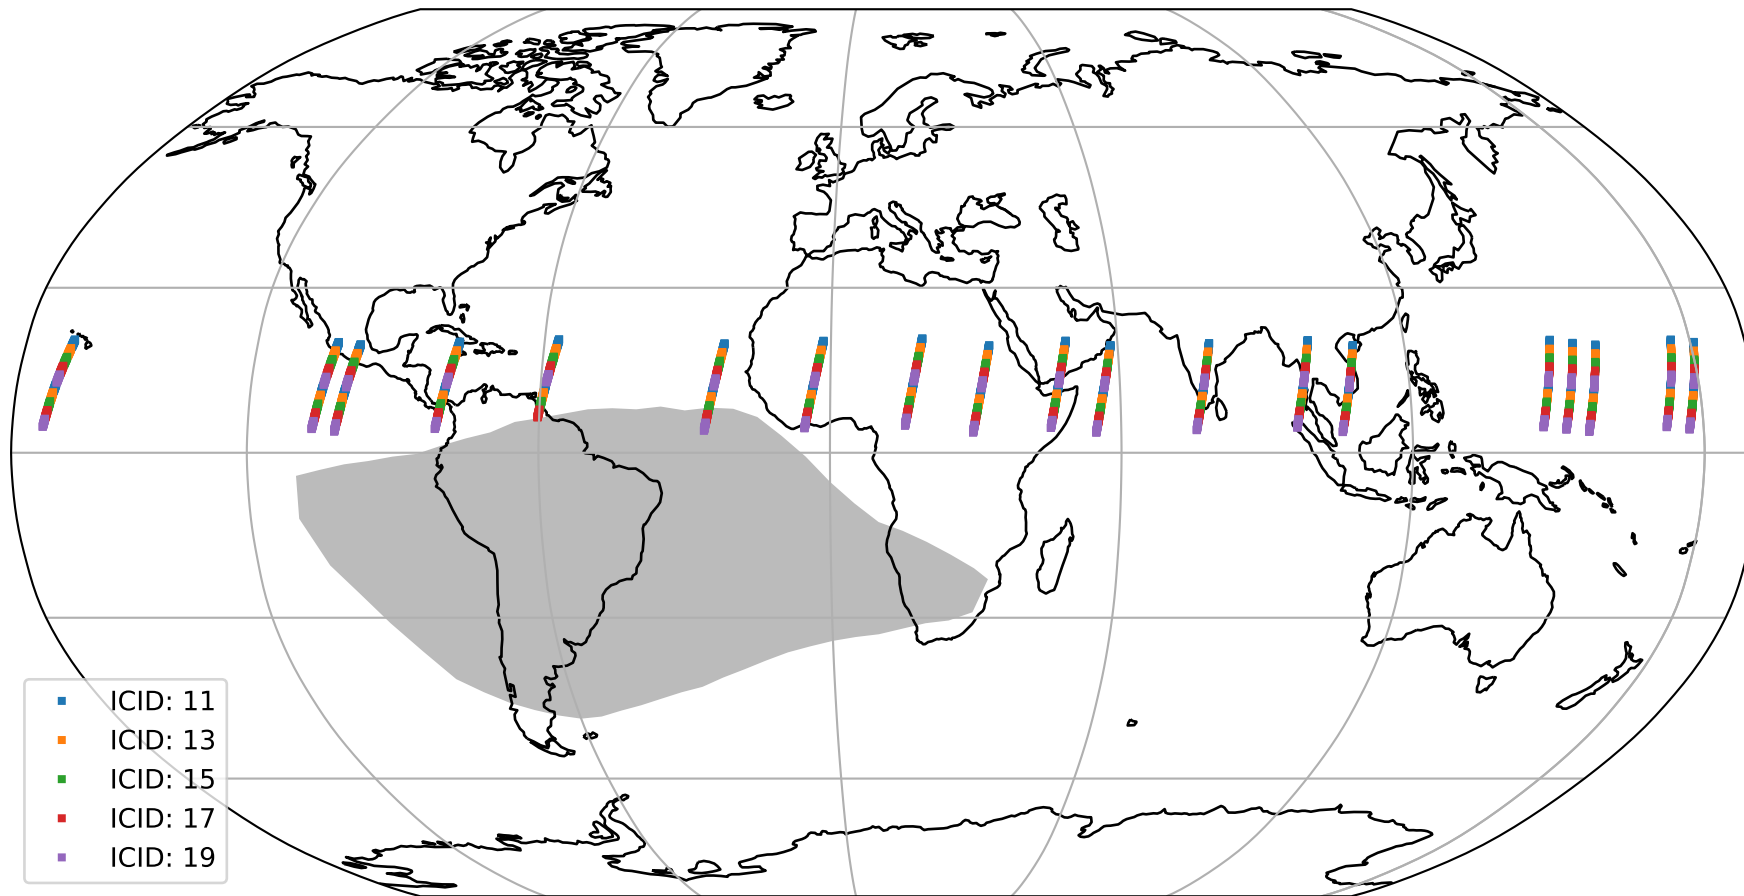

Tropomi SWIR offset (official)

orbits : 19 in [27997, 28042]
coverage : 2023-03-09 / 2023-03-12
median : 0.52599 V
spread : 0.035911 V
created : 2023-08-21T15:28:52

value detector map

Tropomi SWIR offset (official)

orbits : 19 in [27997, 28042]
coverage : 2023-03-09 / 2023-03-12
median : 28.41 μV
spread : 14.529 μV
created : 2023-08-21T15:28:52

Tropomi SWIR offset (official)

orbits : 19 in [27997, 28042]
coverage : 2023-03-09 / 2023-03-12
median : -0.018826 mV
spread : 0.40848 mV
created : 2023-08-21T15:28:53

value compared with SWIR offset CKD

Tropomi SWIR offset (official) ground-tracks of Sentinel-5P

orbits : 19 in [27997, 28042]
coverage : 2023-03-09 / 2023-03-12
created : 2023-08-21T15:28:53

Tropomi SWIR offset (official)

orbits : [2827, 28042]
coverage : 2018-04-30 / 2023-03-12
created : 2023-08-21T15:28:53

trend of detector median & temperatures