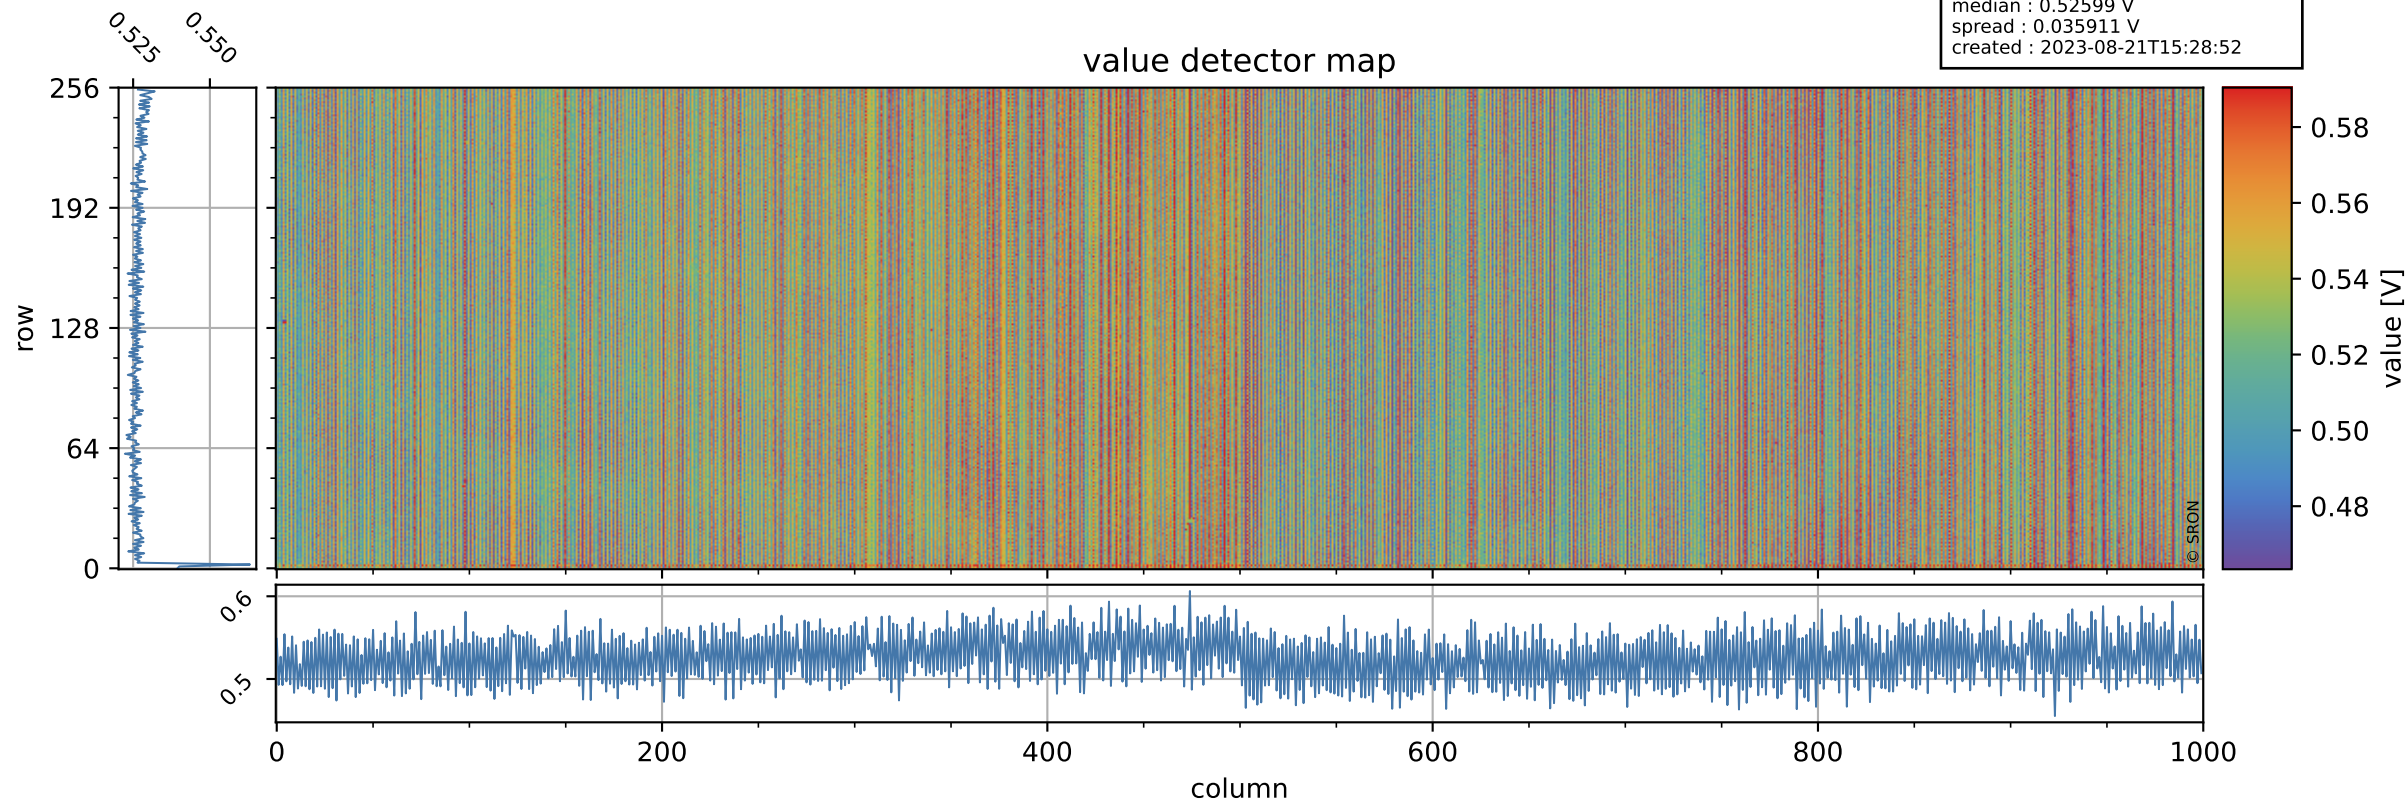

Tropomi SWIR offset (official)

orbits : 19 in [27997, 28042]
coverage : 2023-03-09 / 2023-03-12
median : 0.52599 V
spread : 0.035911 V
created : 2023-08-21T15:28:52

value detector map

Tropomi SWIR offset (official)

orbits : 19 in [27997, 28042]
coverage : 2023-03-09 / 2023-03-12
median : 28.41 μV
spread : 14.529 μV
created : 2023-08-21T15:28:52

Tropomi SWIR offset (official)

orbits : 19 in [27997, 28042]
coverage : 2023-03-09 / 2023-03-12
median : -0.018826 mV
spread : 0.40848 mV
created : 2023-08-21T15:28:53

value compared with SWIR offset CKD

Tropomi SWIR offset (official) ground-tracks of Sentinel-5P

orbits : 19 in [27997, 28042]
coverage : 2023-03-09 / 2023-03-12
created : 2023-08-21T15:28:53

Tropomi SWIR offset (official)

orbits : [2827, 28042]
coverage : 2018-04-30 / 2023-03-12
created : 2023-08-21T15:28:53

trend of detector median & temperatures