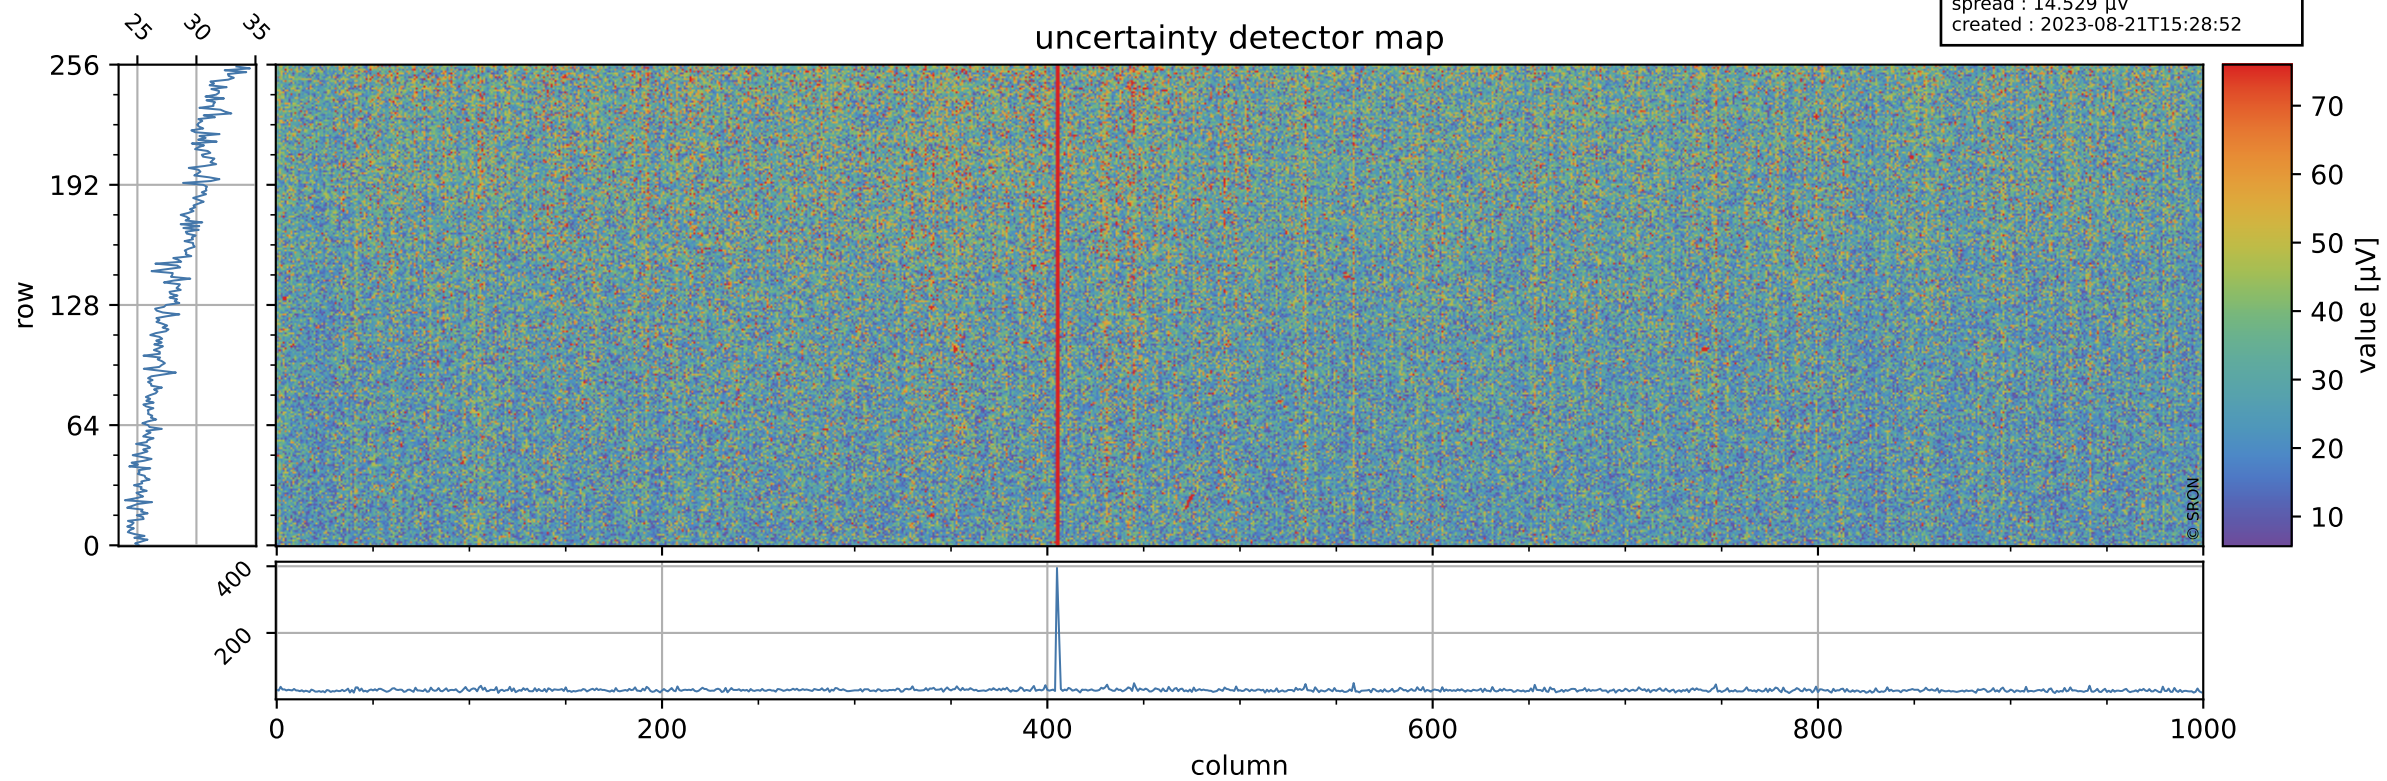

Tropomi SWIR offset (official)

orbits : 19 in [27997, 28042]
coverage : 2023-03-09 / 2023-03-12
median : 0.52599 V
spread : 0.035911 V
created : 2023-08-21T15:28:52

value detector map

Tropomi SWIR offset (official)

orbits : 19 in [27997, 28042]
coverage : 2023-03-09 / 2023-03-12
median : 28.41 μV
spread : 14.529 μV
created : 2023-08-21T15:28:52

Tropomi SWIR offset (official)

orbits : 19 in [27997, 28042]
coverage : 2023-03-09 / 2023-03-12
median : -0.018826 mV
spread : 0.40848 mV
created : 2023-08-21T15:28:53

value compared with SWIR offset CKD

Tropomi SWIR offset (official) ground-tracks of Sentinel-5P

orbits : 19 in [27997, 28042]
coverage : 2023-03-09 / 2023-03-12
created : 2023-08-21T15:28:53

Tropomi SWIR offset (official)

orbits : [2827, 28042]
coverage : 2018-04-30 / 2023-03-12
created : 2023-08-21T15:28:53

trend of detector median & temperatures