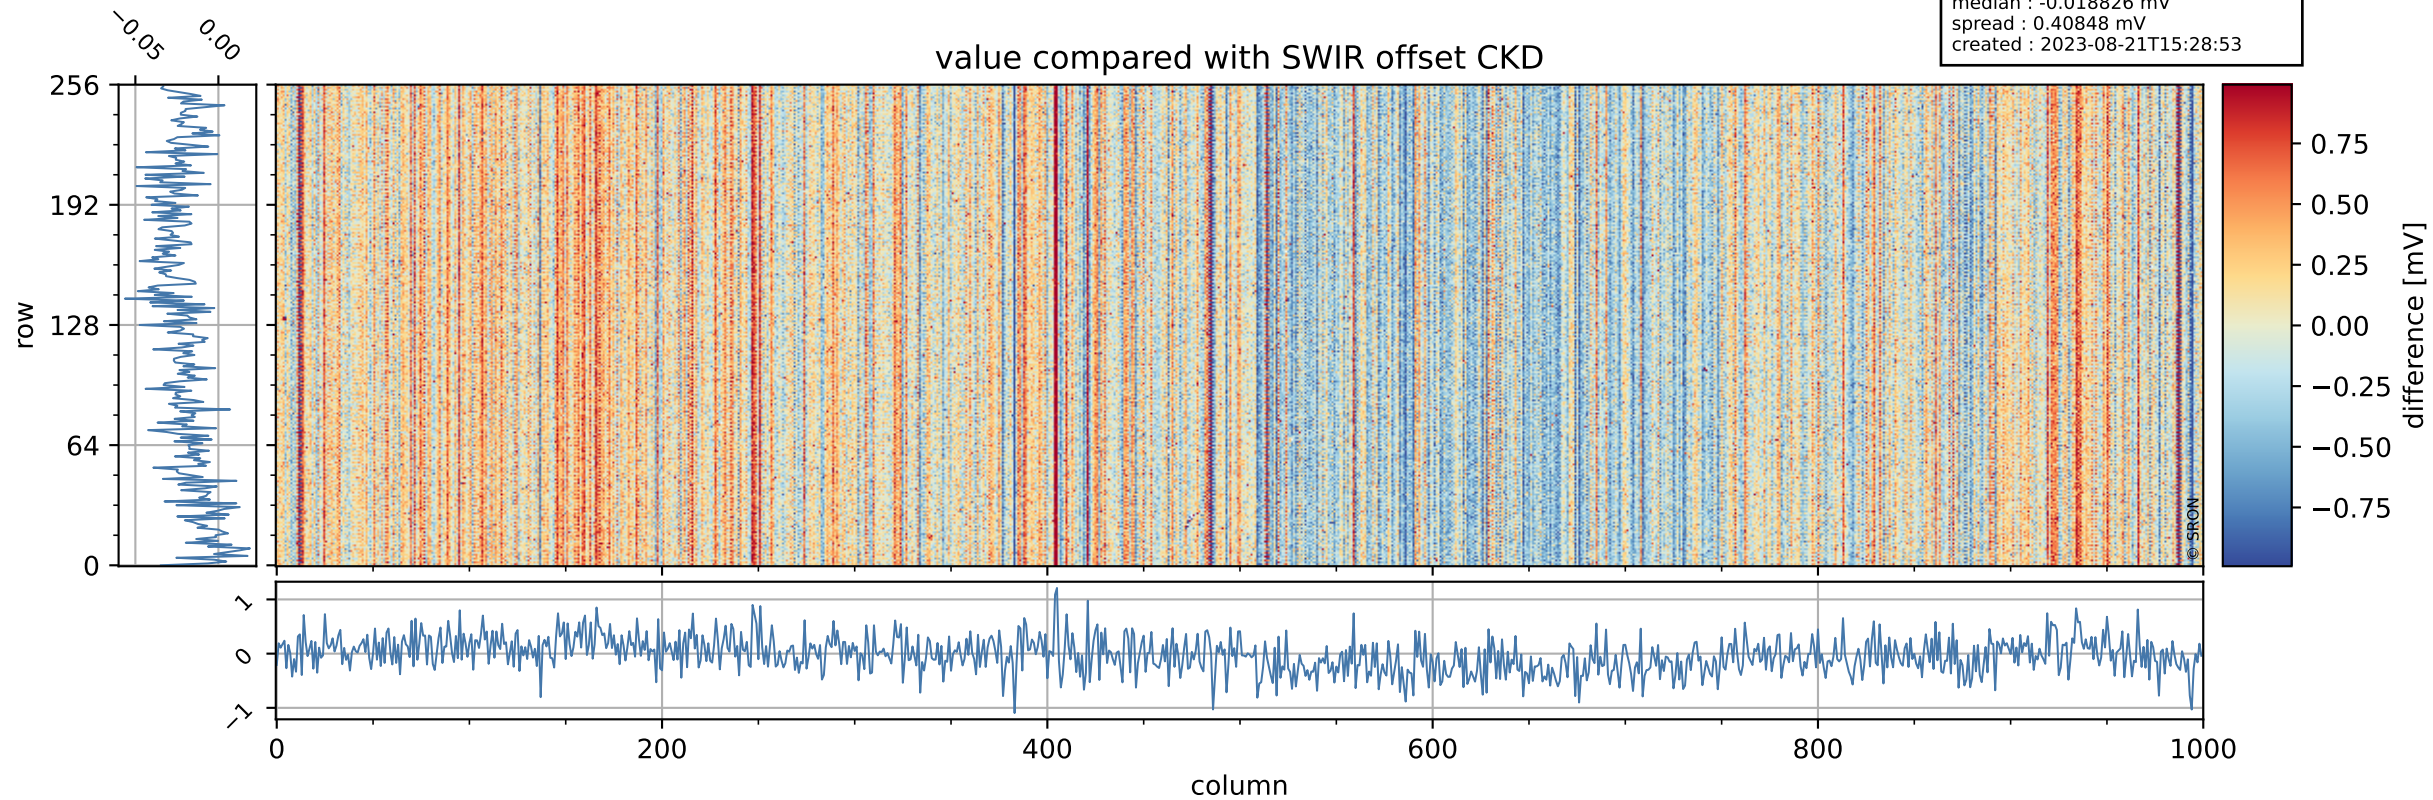

Tropomi SWIR offset (official)

orbits : 19 in [27997, 28042]
coverage : 2023-03-09 / 2023-03-12
median : 0.52599 V
spread : 0.035911 V
created : 2023-08-21T15:28:52

value detector map

Tropomi SWIR offset (official)

orbits : 19 in [27997, 28042]
coverage : 2023-03-09 / 2023-03-12
median : 28.41 μV
spread : 14.529 μV
created : 2023-08-21T15:28:52

Tropomi SWIR offset (official)

orbits : 19 in [27997, 28042]
coverage : 2023-03-09 / 2023-03-12
median : -0.018826 mV
spread : 0.40848 mV
created : 2023-08-21T15:28:53

value compared with SWIR offset CKD

Tropomi SWIR offset (official) ground-tracks of Sentinel-5P

orbits : 19 in [27997, 28042]
coverage : 2023-03-09 / 2023-03-12
created : 2023-08-21T15:28:53

Tropomi SWIR offset (official)

orbits : [2827, 28042]
coverage : 2018-04-30 / 2023-03-12
created : 2023-08-21T15:28:53

trend of detector median & temperatures