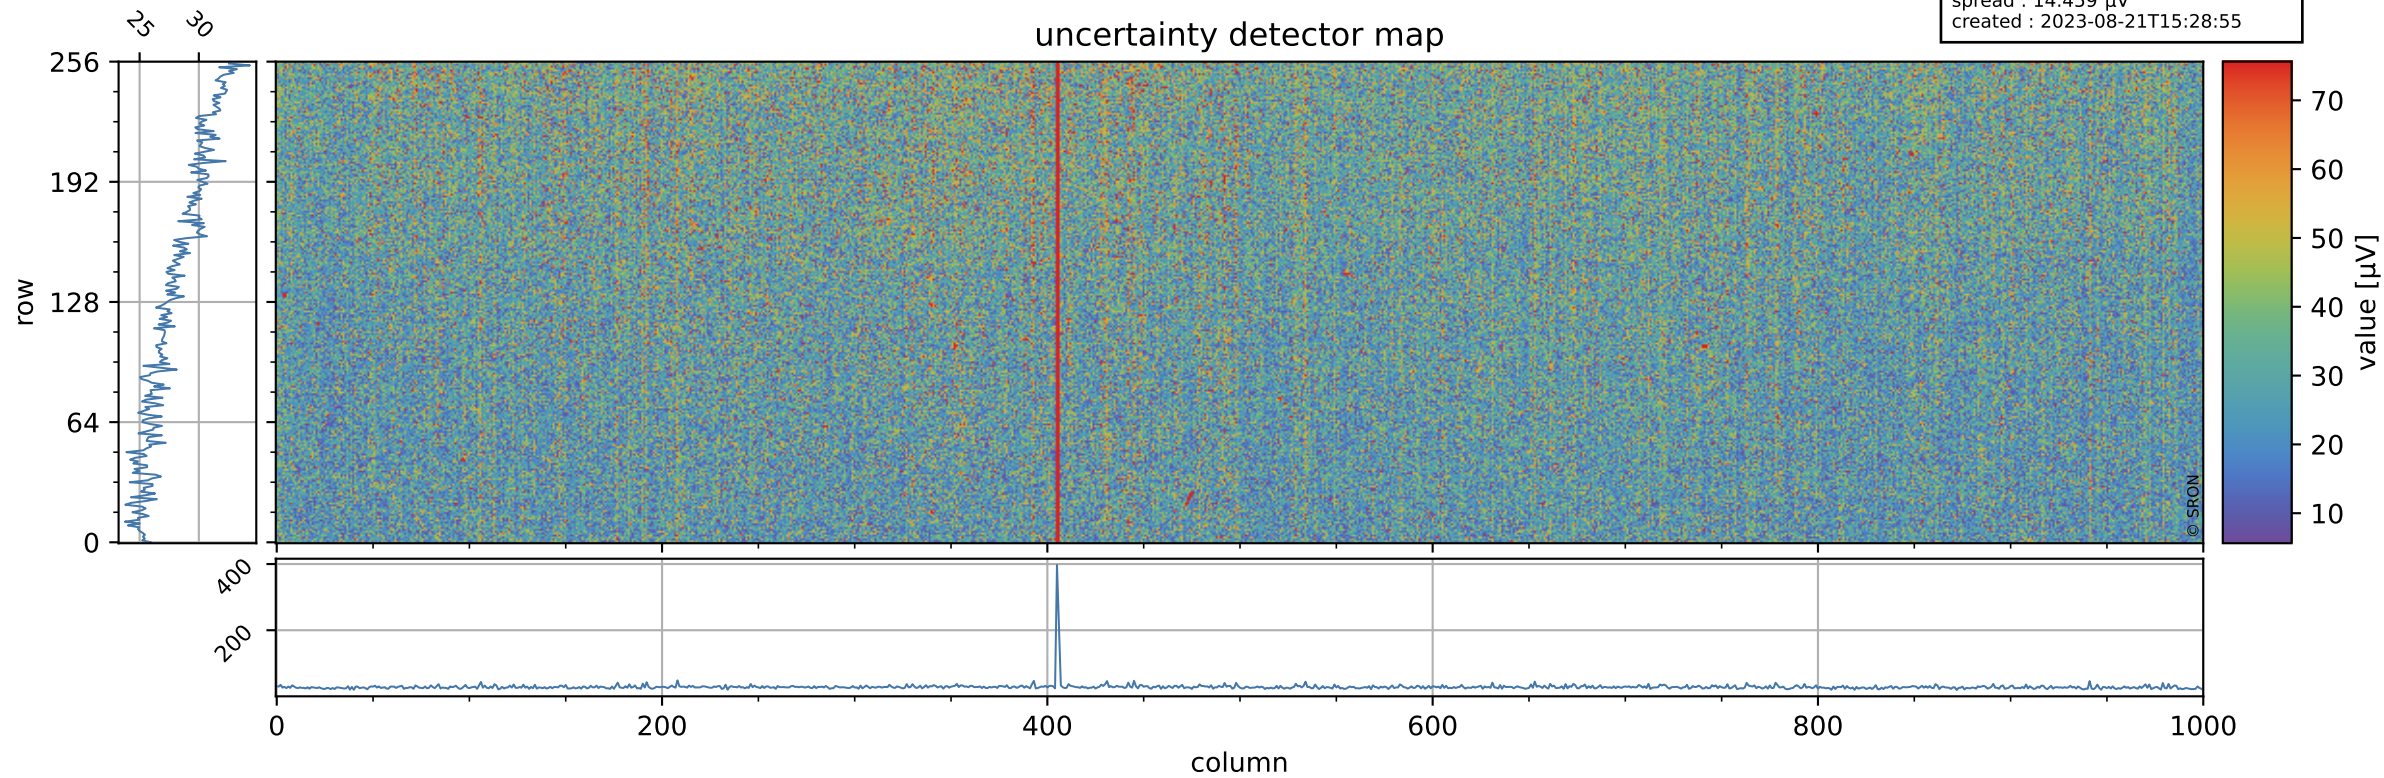

# Tropomi SWIR offset (official)

orbits : 19 in [28012, 28057]  
coverage : 2023-03-10 / 2023-03-13  
median : 0.526 V  
spread : 0.035911 V  
created : 2023-08-21T15:28:54

## value detector map

# Tropomi SWIR offset (official)

orbits : 19 in [28012, 28057]  
coverage : 2023-03-10 / 2023-03-13  
median : 28.315  $\mu\text{V}$   
spread : 14.459  $\mu\text{V}$   
created : 2023-08-21T15:28:55

# Tropomi SWIR offset (official) ground-tracks of Sentinel-5P

orbits : 19 in [28012, 28057]  
coverage : 2023-03-10 / 2023-03-13  
created : 2023-08-21T15:28:55