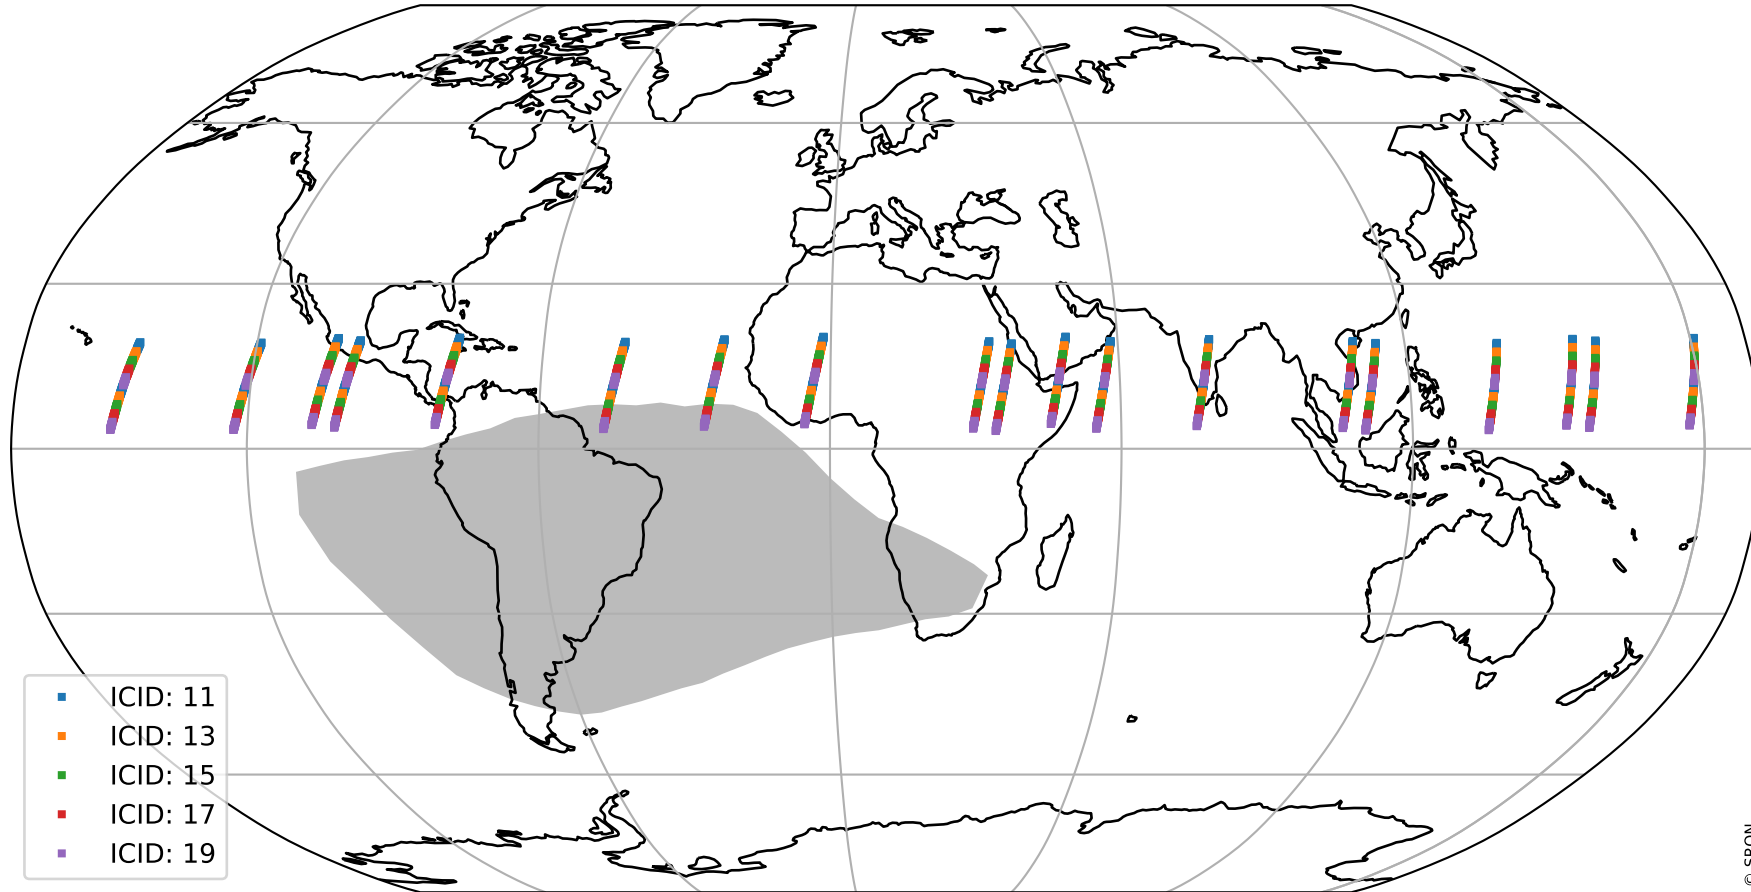

# Tropomi SWIR offset (official)

orbits : 19 in [28012, 28057]  
coverage : 2023-03-10 / 2023-03-13  
median : 28.315  $\mu\text{V}$   
spread : 14.459  $\mu\text{V}$   
created : 2023-08-21T15:28:55

# Tropomi SWIR offset (official)

orbits : 19 in [28012, 28057]  
coverage : 2023-03-10 / 2023-03-13  
median : -0.013245 mV  
spread : 0.40757 mV  
created : 2023-08-21T15:28:55

value compared with SWIR offset CKD

# Tropomi SWIR offset (official) ground-tracks of Sentinel-5P

orbits : 19 in [28012, 28057]  
coverage : 2023-03-10 / 2023-03-13  
created : 2023-08-21T15:28:55

# Tropomi SWIR offset (official)

orbits : [2827, 28057]  
coverage : 2018-04-30 / 2023-03-13  
created : 2023-08-21T15:28:55