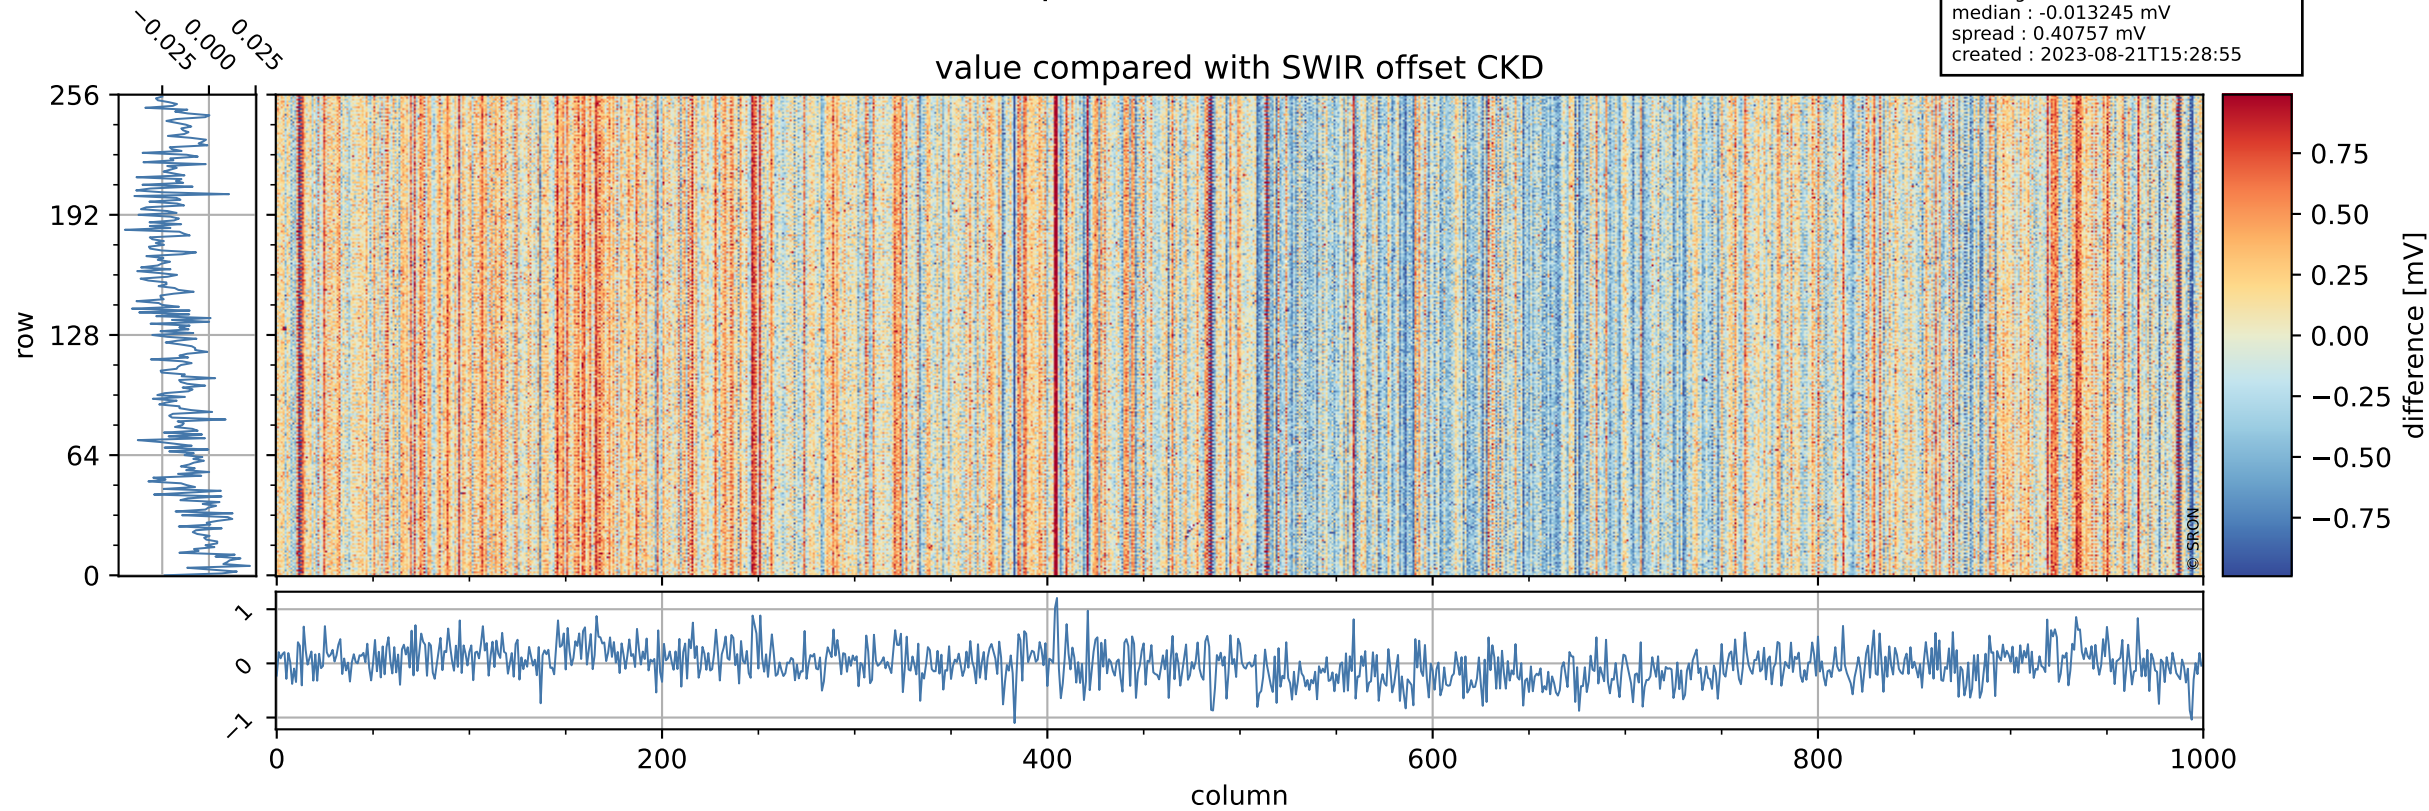

## value detector map

# Tropomi SWIR offset (official)

orbits : 19 in [28012, 28057]  
coverage : 2023-03-10 / 2023-03-13  
median : 28.315  $\mu\text{V}$   
spread : 14.459  $\mu\text{V}$   
created : 2023-08-21T15:28:55

# Tropomi SWIR offset (official)

orbits : 19 in [28012, 28057]  
coverage : 2023-03-10 / 2023-03-13  
median : -0.013245 mV  
spread : 0.40757 mV  
created : 2023-08-21T15:28:55

value compared with SWIR offset CKD

# Tropomi SWIR offset (official) ground-tracks of Sentinel-5P

orbits : 19 in [28012, 28057]  
coverage : 2023-03-10 / 2023-03-13  
created : 2023-08-21T15:28:55