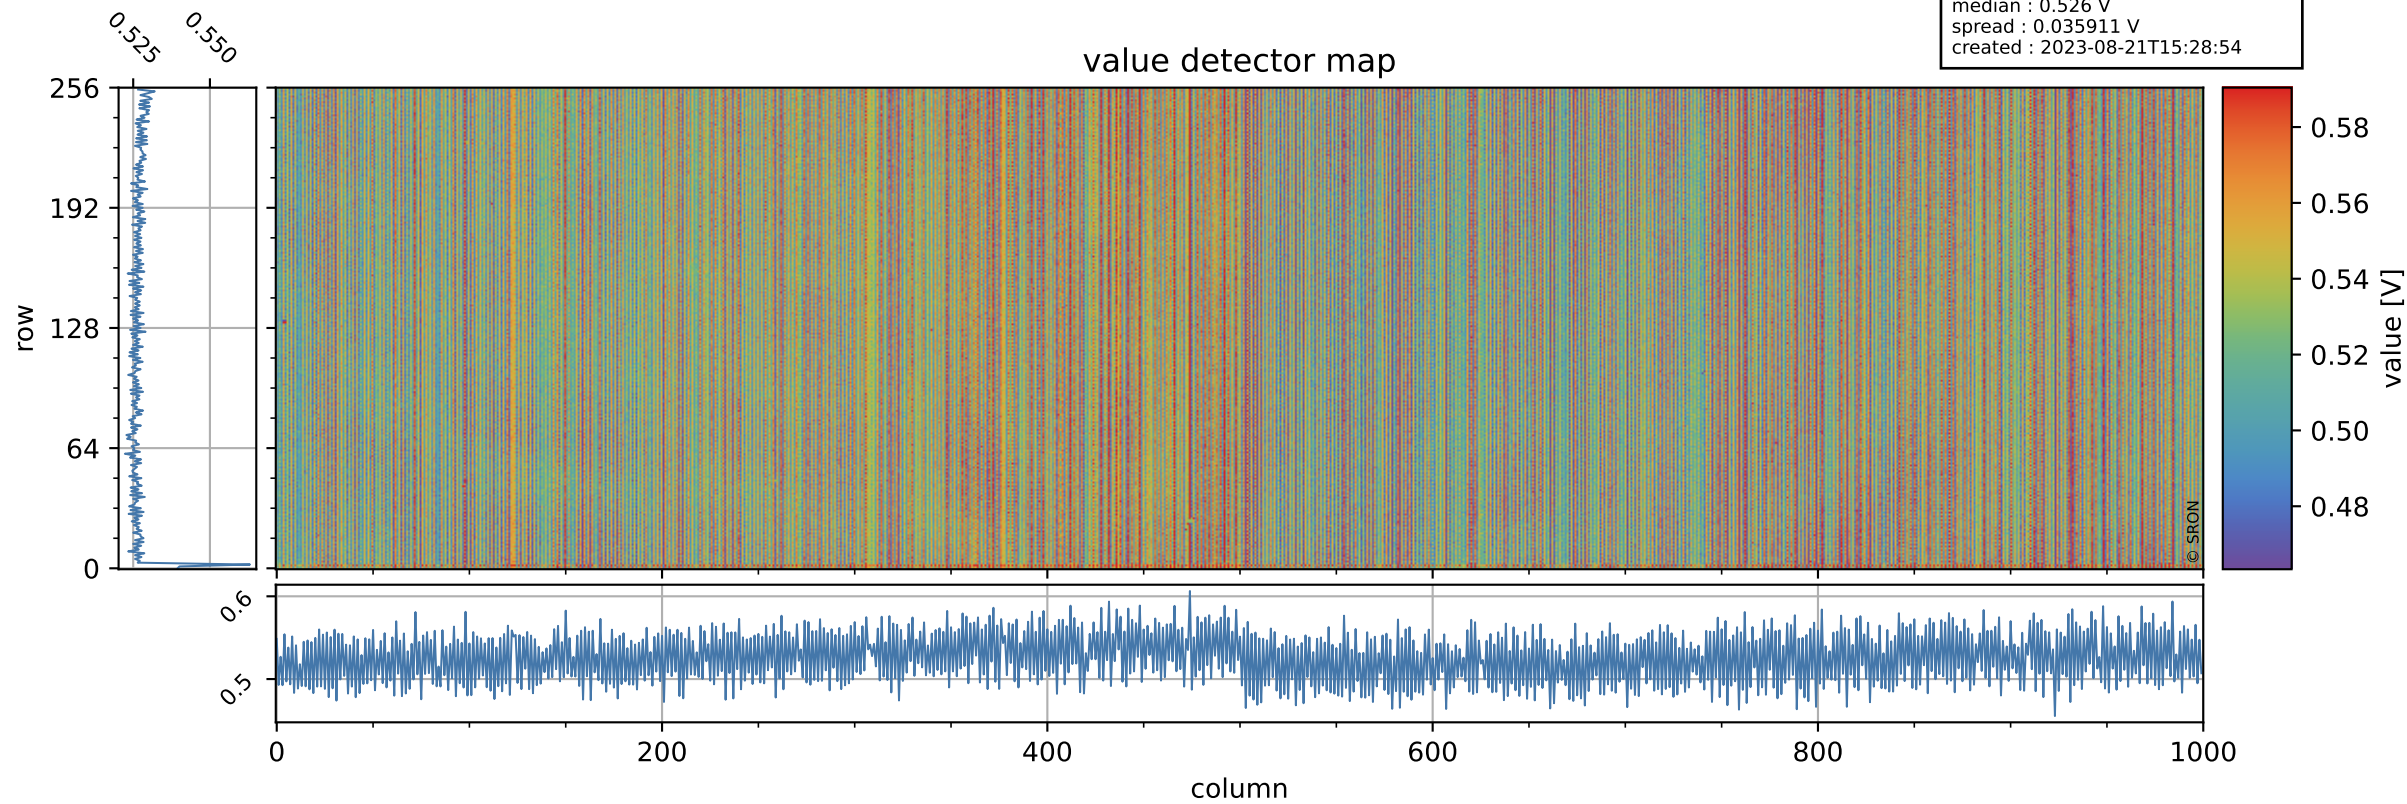

# Tropomi SWIR offset (official)

orbits : 19 in [28012, 28057]  
coverage : 2023-03-10 / 2023-03-13  
median : 0.526 V  
spread : 0.035911 V  
created : 2023-08-21T15:28:54

## value detector map

# Tropomi SWIR offset (official)

orbits : 19 in [28012, 28057]  
coverage : 2023-03-10 / 2023-03-13  
median : 28.315  $\mu\text{V}$   
spread : 14.459  $\mu\text{V}$   
created : 2023-08-21T15:28:55

# Tropomi SWIR offset (official) ground-tracks of Sentinel-5P

orbits : 19 in [28012, 28057]  
coverage : 2023-03-10 / 2023-03-13  
created : 2023-08-21T15:28:55