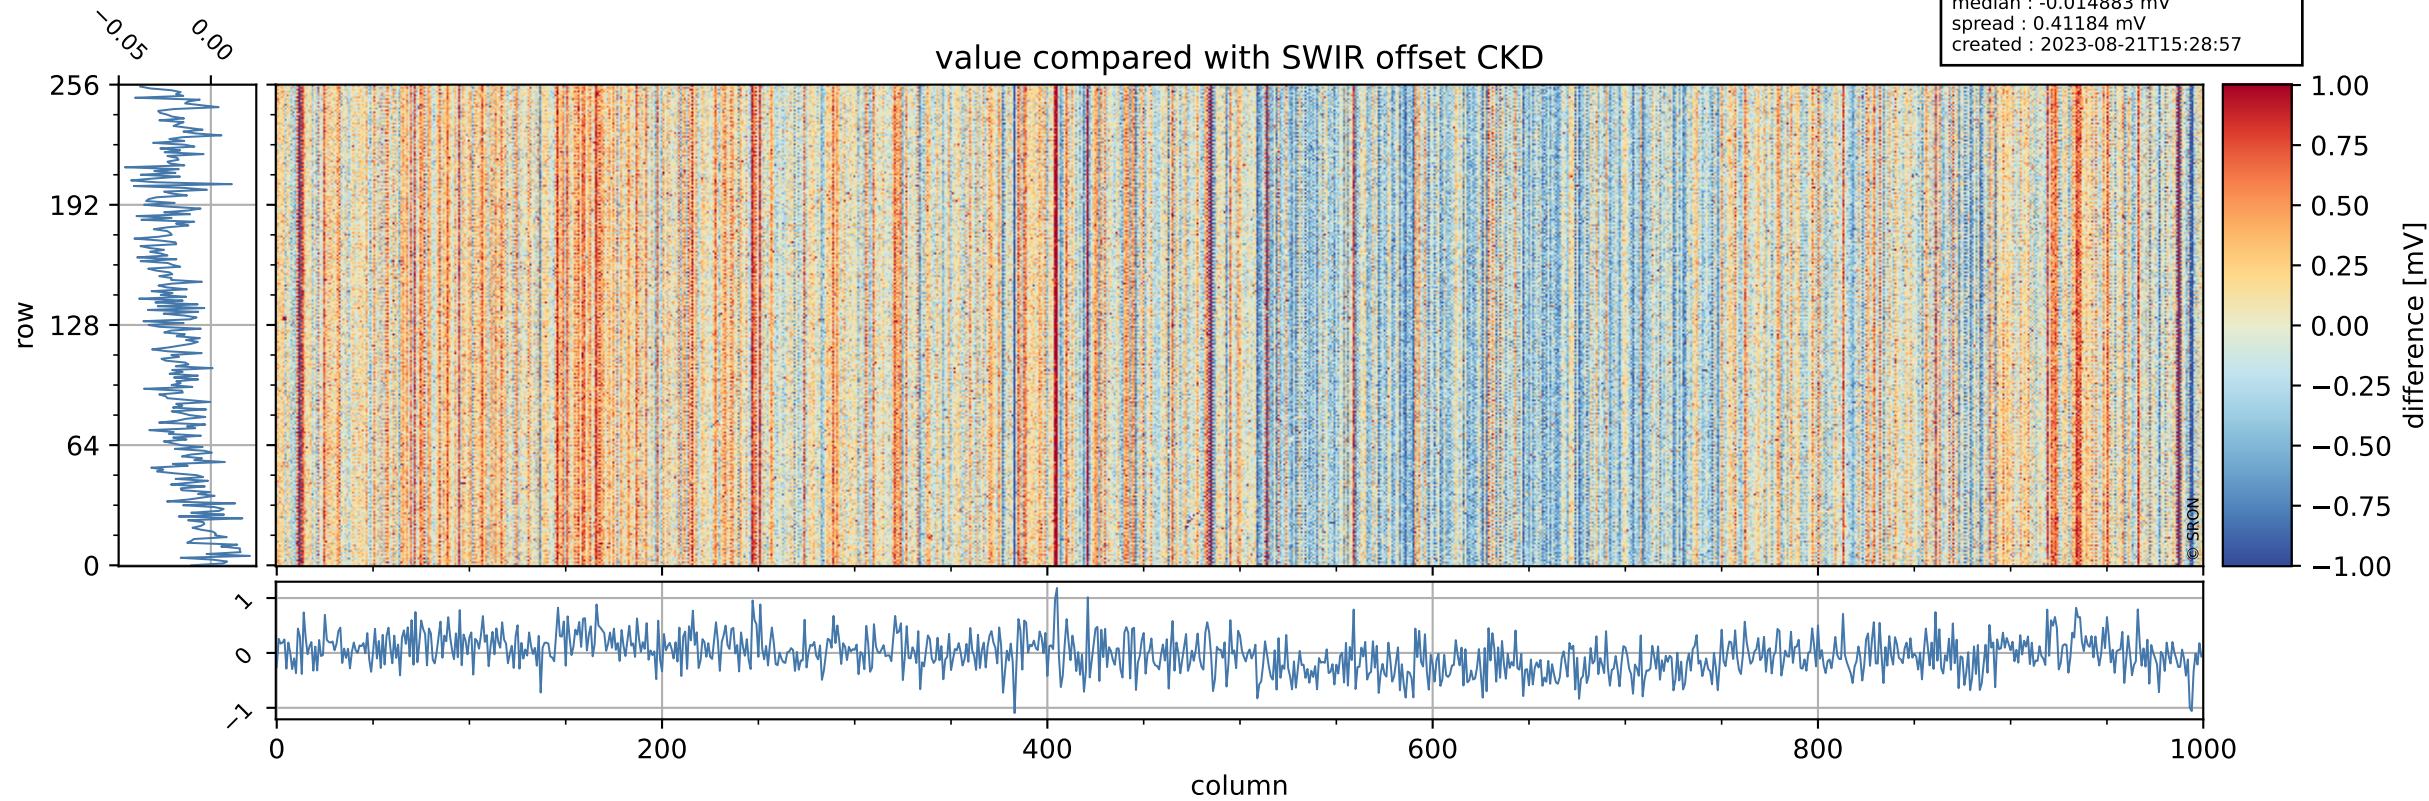

## value detector map

# Tropomi SWIR offset (official)

orbits : 18 in [28027, 28072]  
coverage : 2023-03-12 / 2023-03-15  
median : 28.938  $\mu\text{V}$   
spread : 14.592  $\mu\text{V}$   
created : 2023-08-21T15:28:57

# Tropomi SWIR offset (official)

orbits : 18 in [28027, 28072]  
coverage : 2023-03-12 / 2023-03-15  
median : -0.014883 mV  
spread : 0.41184 mV  
created : 2023-08-21T15:28:57

value compared with SWIR offset CKD

# Tropomi SWIR offset (official) ground-tracks of Sentinel-5P

orbits : 18 in [28027, 28072]  
coverage : 2023-03-12 / 2023-03-15  
created : 2023-08-21T15:28:57