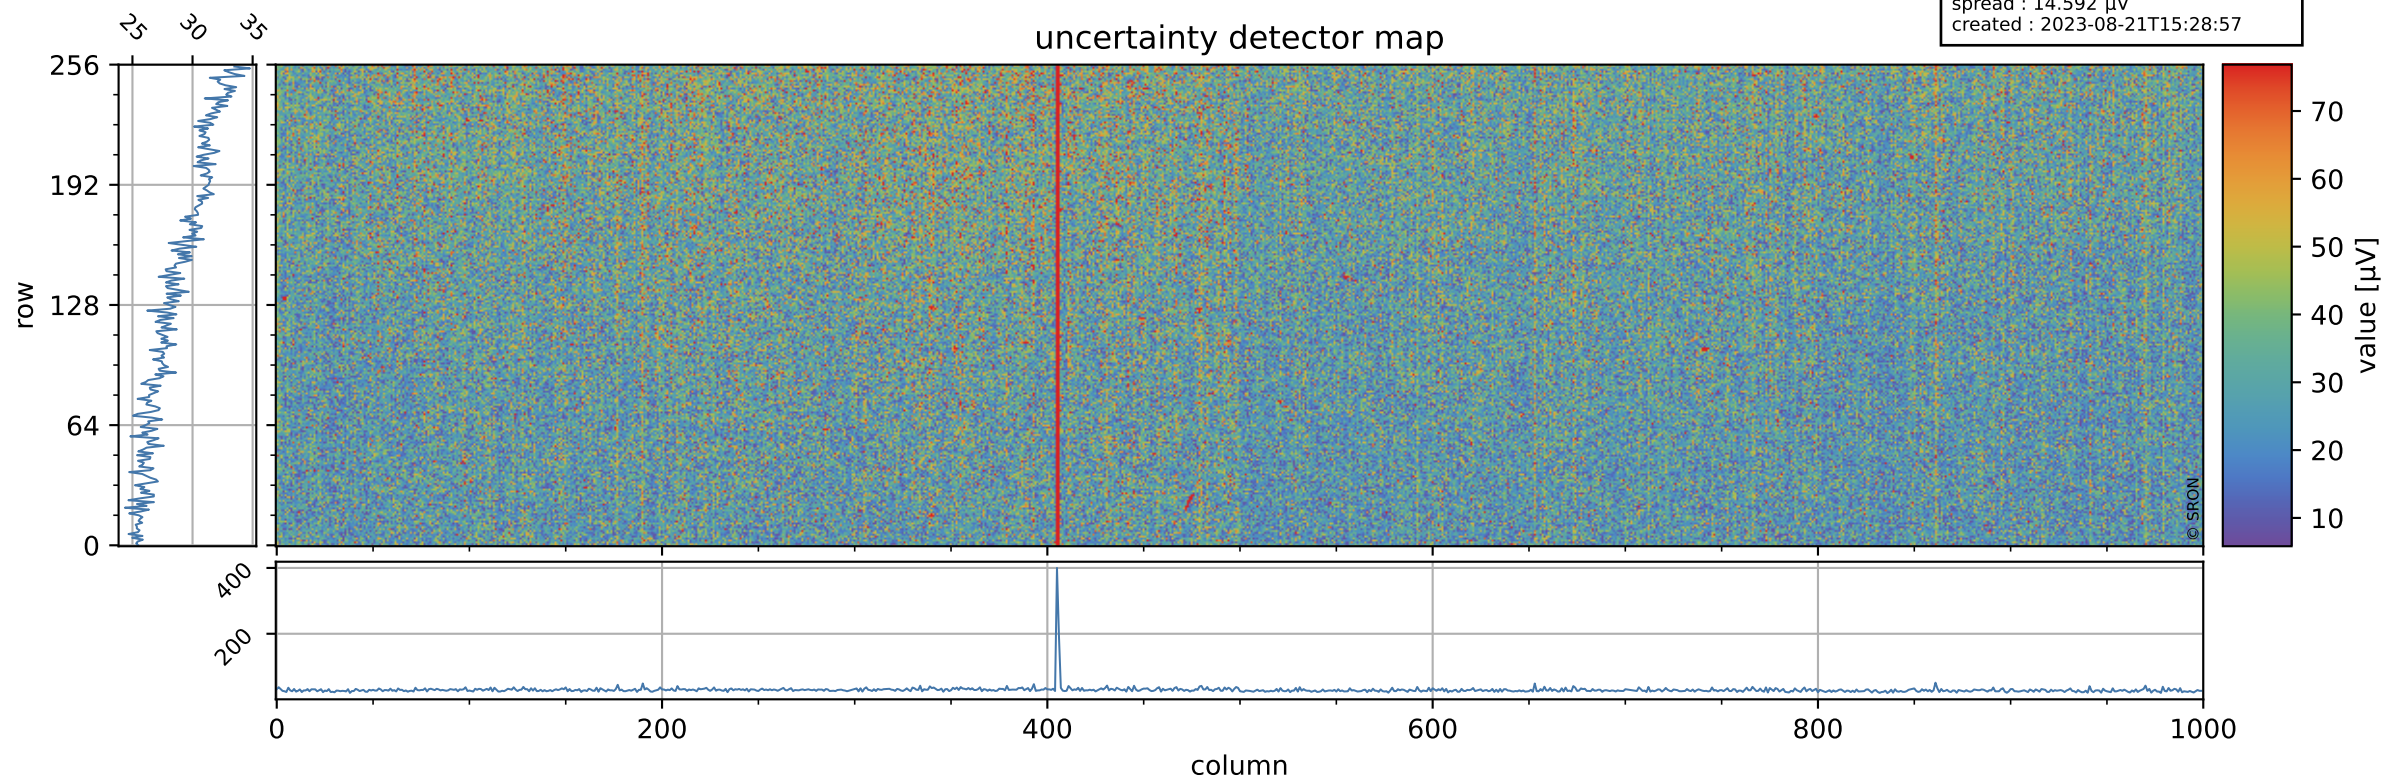

# Tropomi SWIR offset (official)

orbits : 18 in [28027, 28072]  
coverage : 2023-03-12 / 2023-03-15  
median : 0.526 V  
spread : 0.035911 V  
created : 2023-08-21T15:28:56

## value detector map

# Tropomi SWIR offset (official)

orbits : 18 in [28027, 28072]  
coverage : 2023-03-12 / 2023-03-15  
median : 28.938  $\mu\text{V}$   
spread : 14.592  $\mu\text{V}$   
created : 2023-08-21T15:28:57

# Tropomi SWIR offset (official) ground-tracks of Sentinel-5P

orbits : 18 in [28027, 28072]  
coverage : 2023-03-12 / 2023-03-15  
created : 2023-08-21T15:28:57