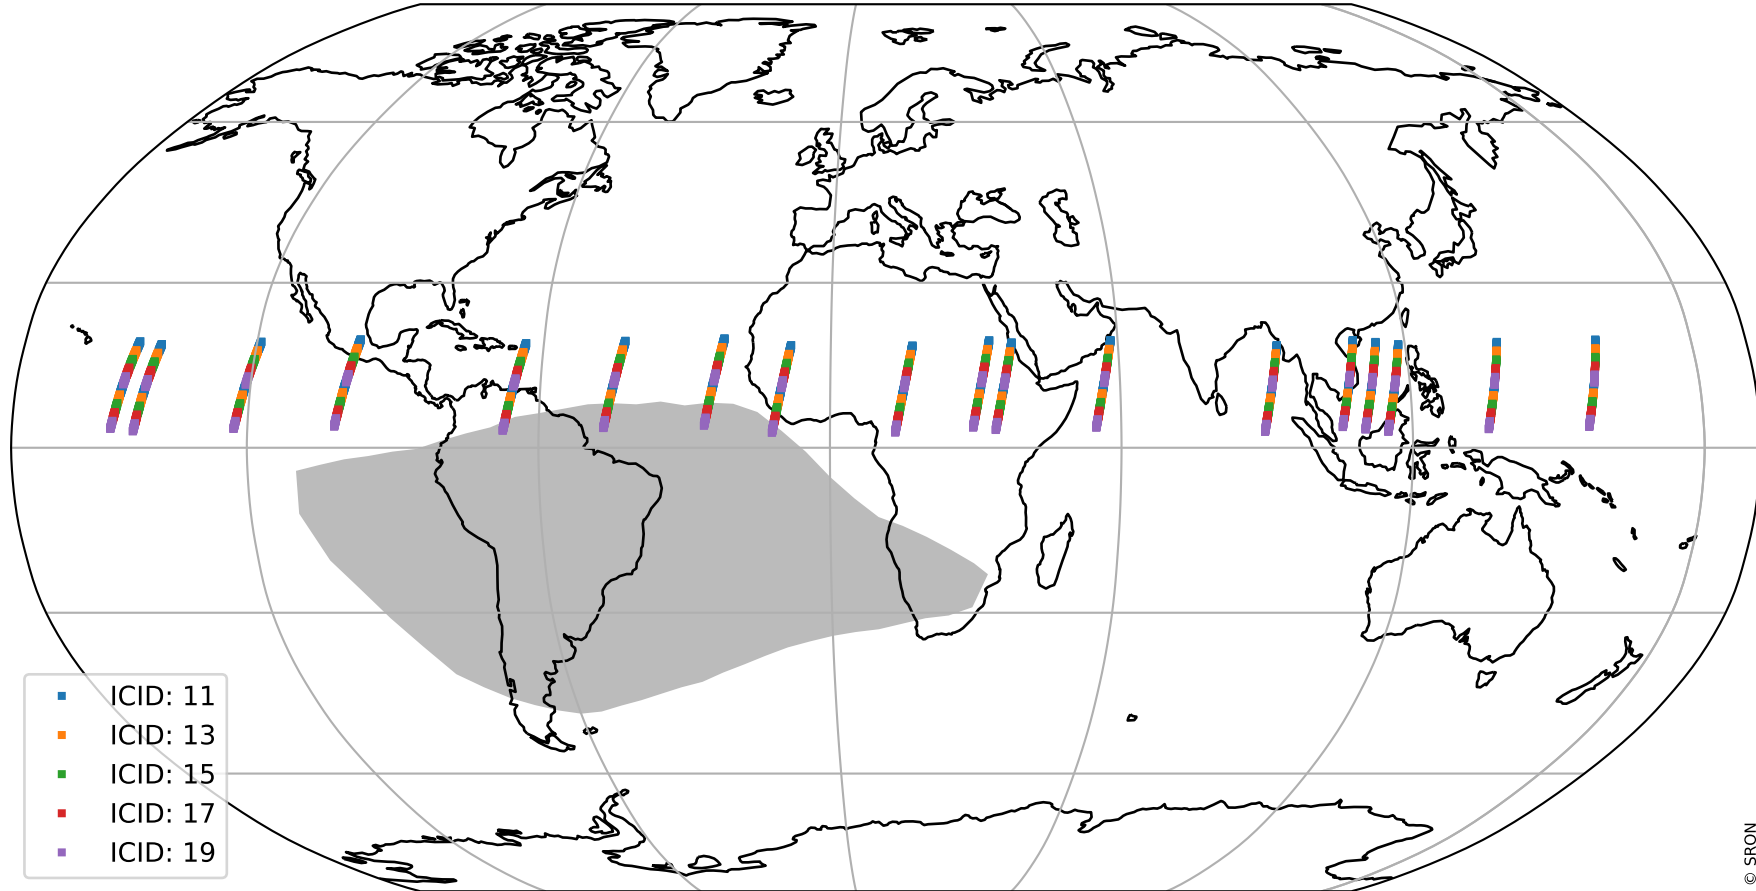

# Tropomi SWIR offset (official)

orbits : 18 in [28027, 28072]  
coverage : 2023-03-12 / 2023-03-15  
median : 28.938  $\mu\text{V}$   
spread : 14.592  $\mu\text{V}$   
created : 2023-08-21T15:28:57

# Tropomi SWIR offset (official)

orbits : 18 in [28027, 28072]  
coverage : 2023-03-12 / 2023-03-15  
median : -0.014883 mV  
spread : 0.41184 mV  
created : 2023-08-21T15:28:57

value compared with SWIR offset CKD

# Tropomi SWIR offset (official) ground-tracks of Sentinel-5P

orbits : 18 in [28027, 28072]  
coverage : 2023-03-12 / 2023-03-15  
created : 2023-08-21T15:28:57

# Tropomi SWIR offset (official)

orbits : [2827, 28072]  
coverage : 2018-04-30 / 2023-03-15  
created : 2023-08-21T15:28:58