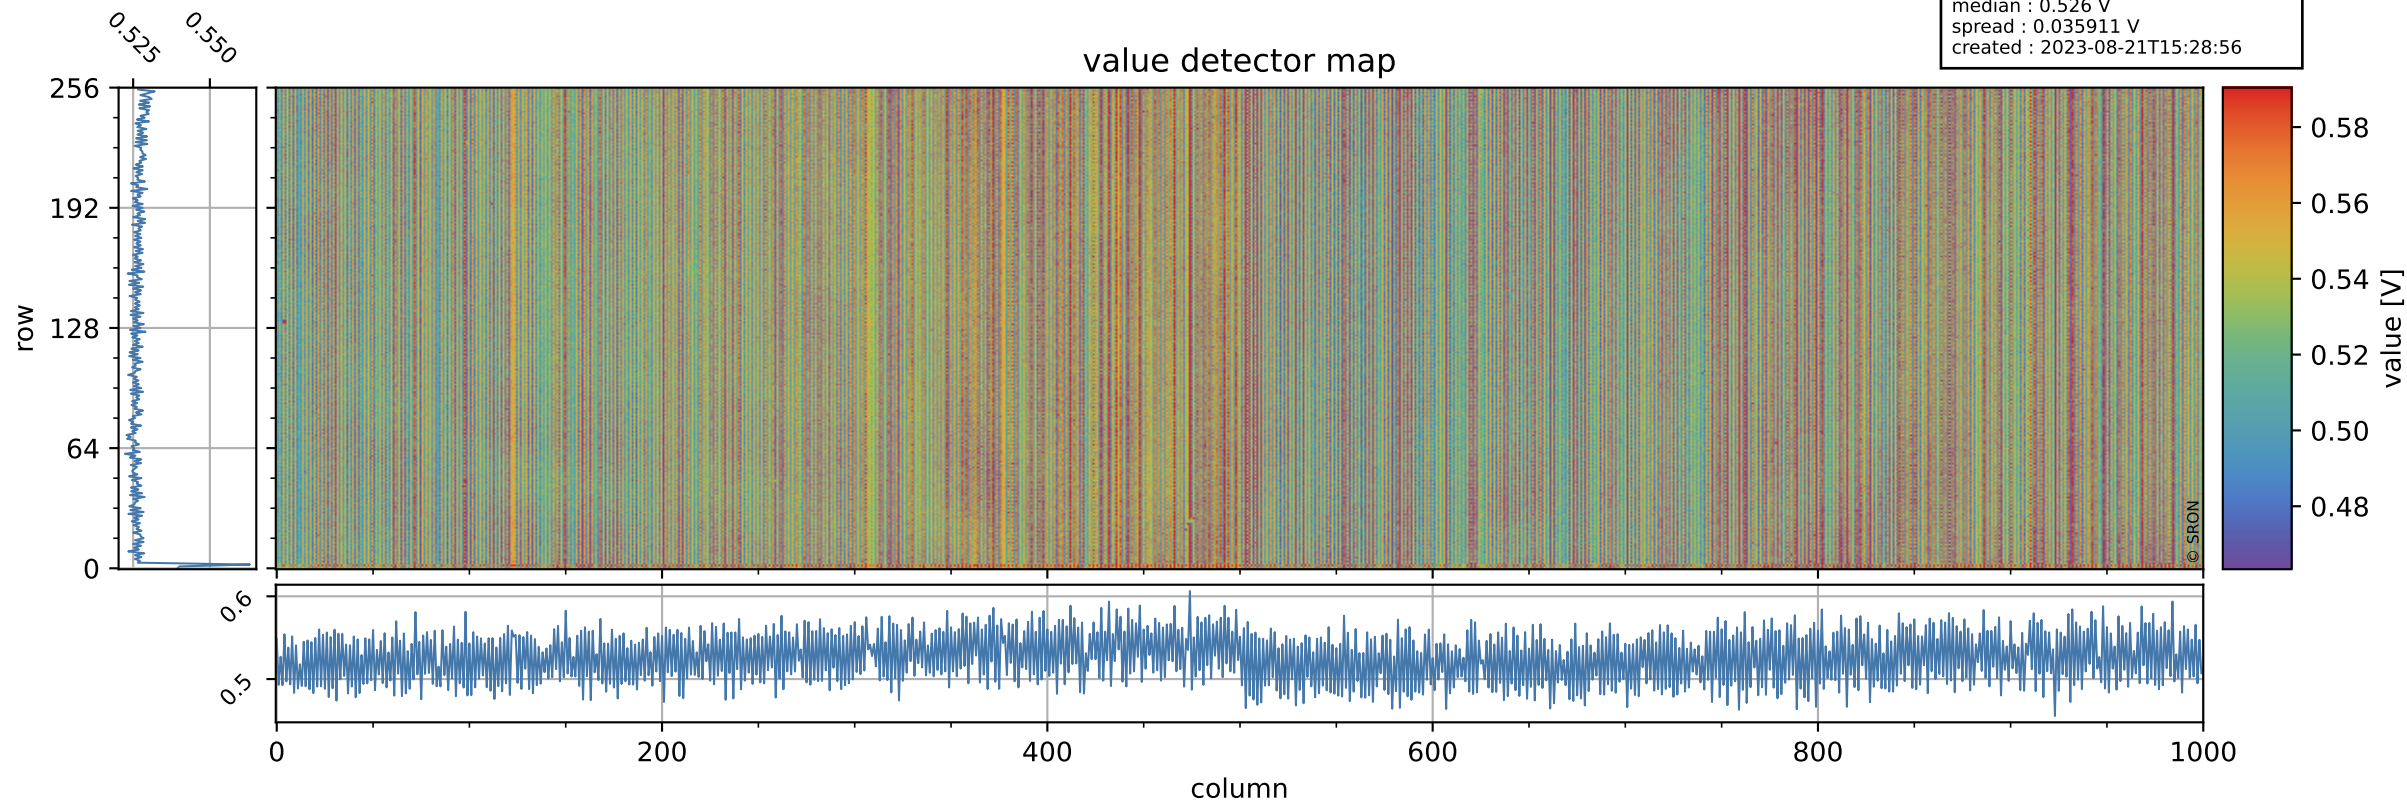

# Tropomi SWIR offset (official)

orbits : 18 in [28027, 28072]  
coverage : 2023-03-12 / 2023-03-15  
median : 0.526 V  
spread : 0.035911 V  
created : 2023-08-21T15:28:56

## value detector map

# Tropomi SWIR offset (official)

orbits : 18 in [28027, 28072]  
coverage : 2023-03-12 / 2023-03-15  
median : 28.938  $\mu\text{V}$   
spread : 14.592  $\mu\text{V}$   
created : 2023-08-21T15:28:57

# Tropomi SWIR offset (official) ground-tracks of Sentinel-5P

orbits : 18 in [28027, 28072]  
coverage : 2023-03-12 / 2023-03-15  
created : 2023-08-21T15:28:57