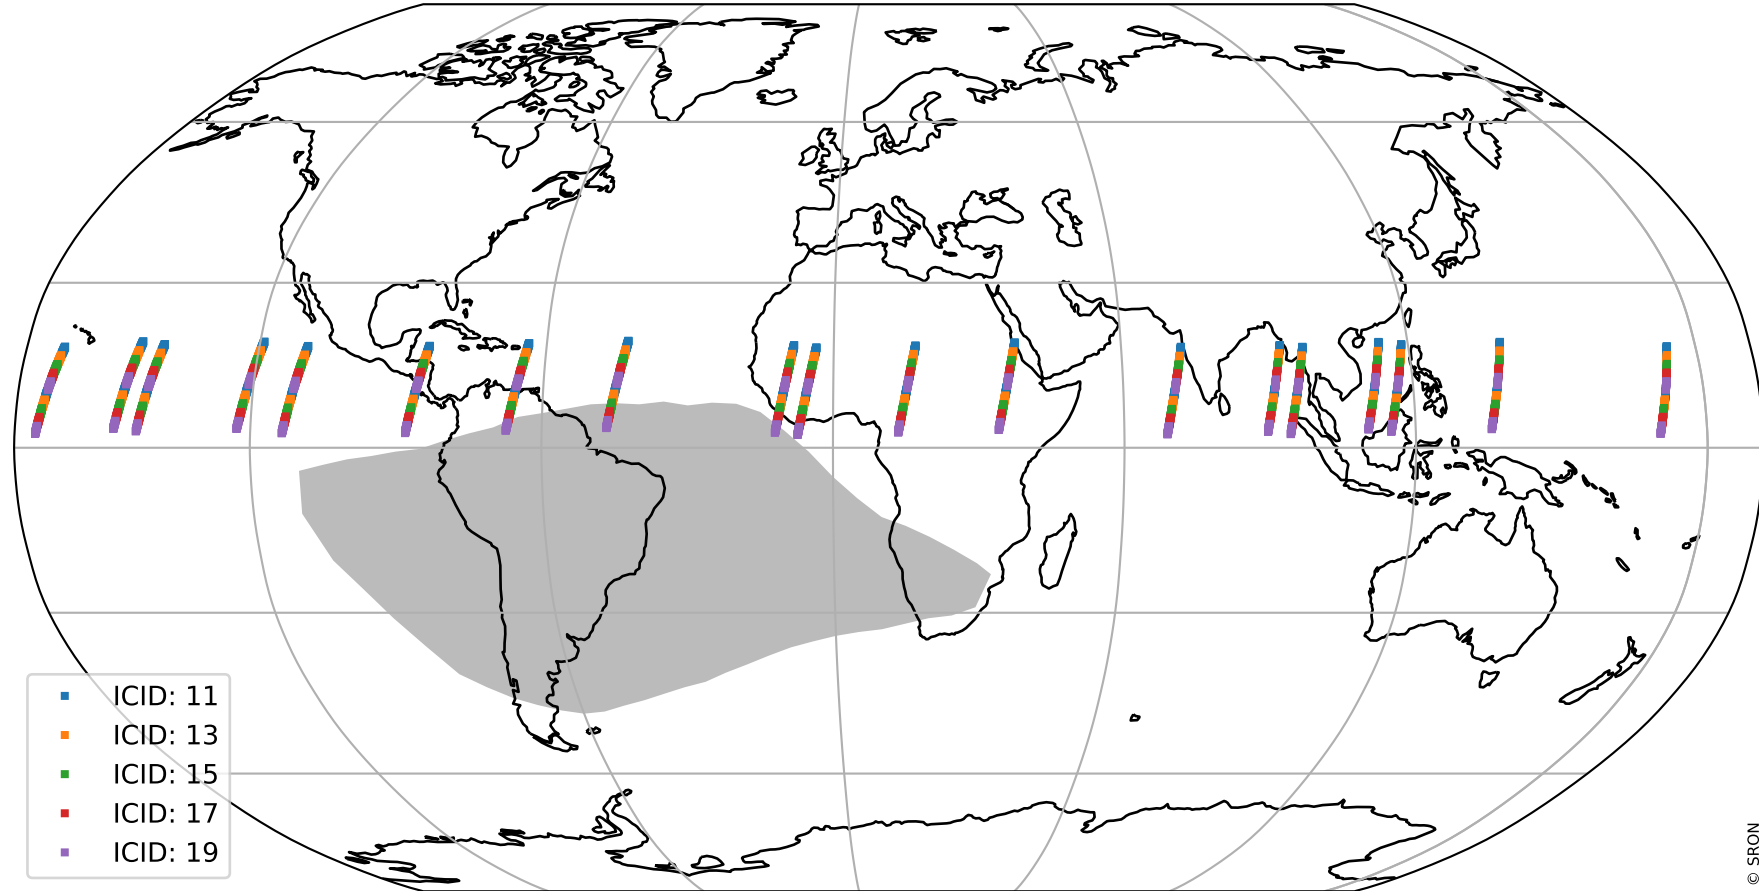

Tropomi SWIR offset (official)

orbits : 19 in [28042, 28087]
coverage : 2023-03-13 / 2023-03-16
median : 0.526 V
spread : 0.035911 V
created : 2023-08-21T15:28:59

value detector map

Tropomi SWIR offset (official)

orbits : 19 in [28042, 28087]
coverage : 2023-03-13 / 2023-03-16
median : 28.764 μV
spread : 14.554 μV
created : 2023-08-21T15:28:59

Tropomi SWIR offset (official)

orbits : 19 in [28042, 28087]
coverage : 2023-03-13 / 2023-03-16
median : -0.012694 mV
spread : 0.41851 mV
created : 2023-08-21T15:28:59

value compared with SWIR offset CKD

Tropomi SWIR offset (official) ground-tracks of Sentinel-5P

orbits : 19 in [28042, 28087]
coverage : 2023-03-13 / 2023-03-16
created : 2023-08-21T15:29:00

Tropomi SWIR offset (official)

orbits : [2827, 28087]
coverage : 2018-04-30 / 2023-03-16
created : 2023-08-21T15:29:00

trend of detector median & temperatures