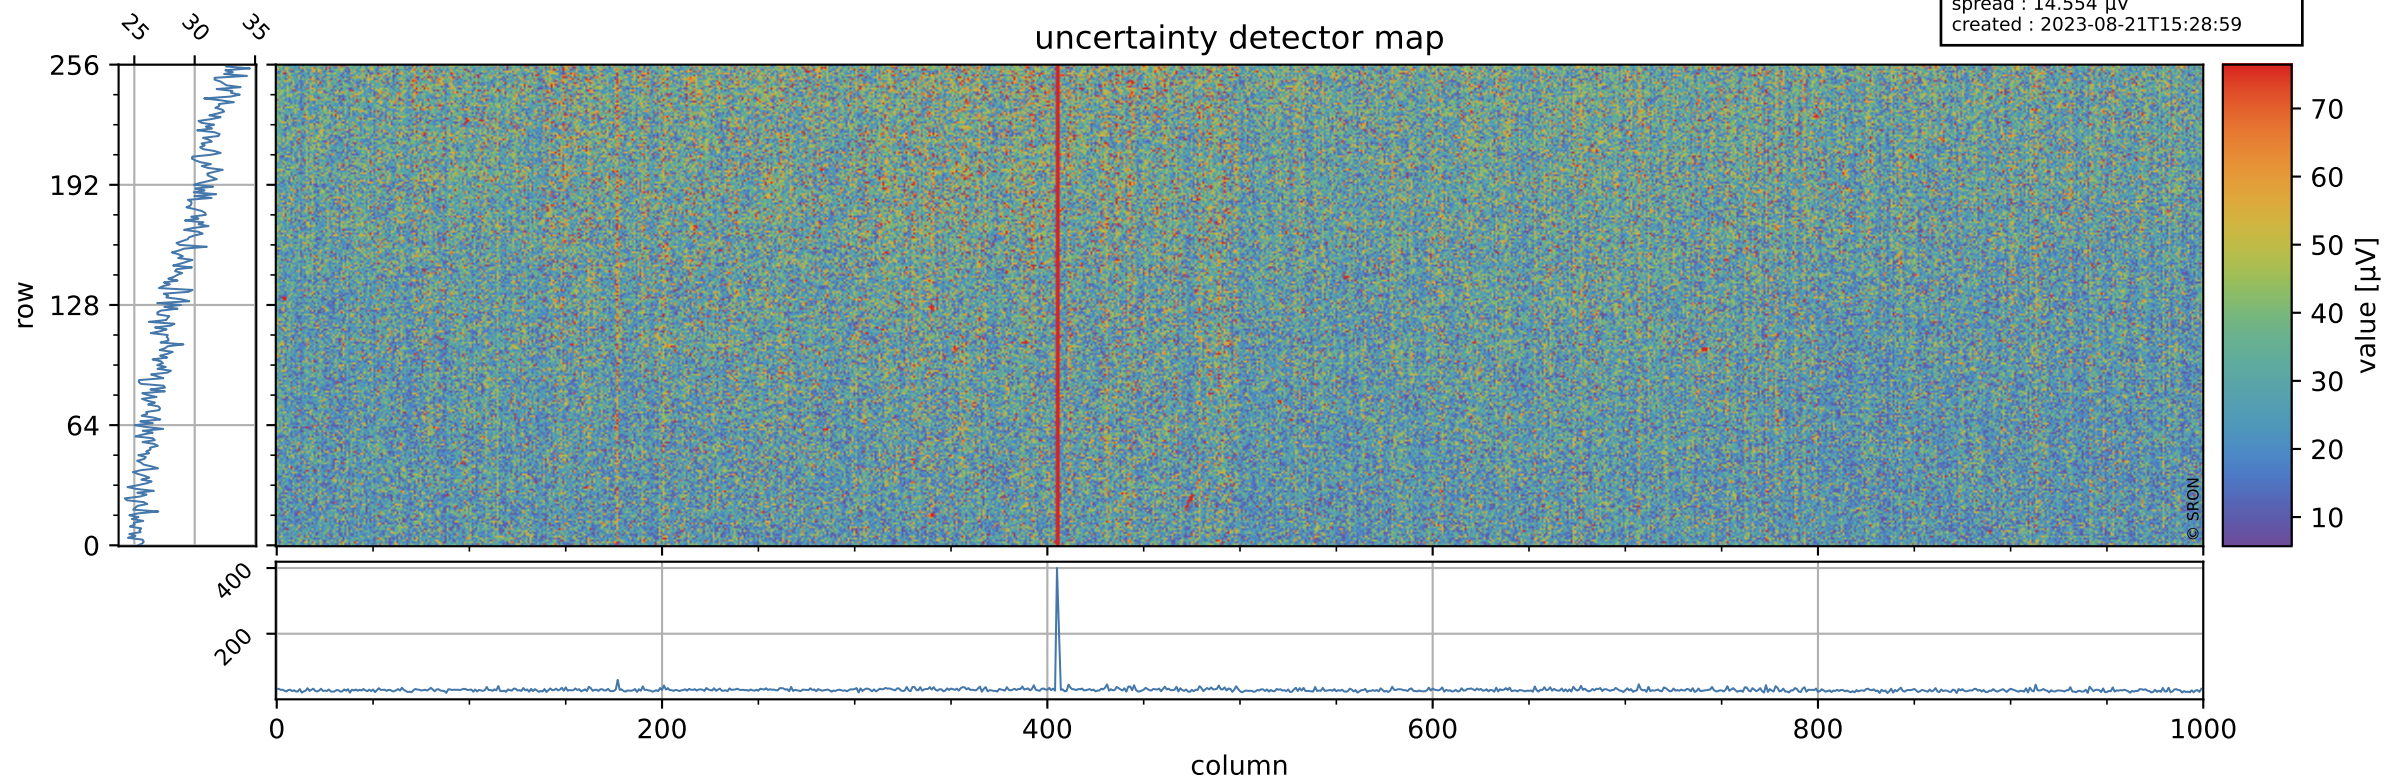

Tropomi SWIR offset (official)

orbits : 19 in [28042, 28087]
coverage : 2023-03-13 / 2023-03-16
median : 0.526 V
spread : 0.035911 V
created : 2023-08-21T15:28:59

value detector map

Tropomi SWIR offset (official)

orbits : 19 in [28042, 28087]
coverage : 2023-03-13 / 2023-03-16
median : 28.764 μV
spread : 14.554 μV
created : 2023-08-21T15:28:59

Tropomi SWIR offset (official)

orbits : 19 in [28042, 28087]
coverage : 2023-03-13 / 2023-03-16
median : -0.012694 mV
spread : 0.41851 mV
created : 2023-08-21T15:28:59

value compared with SWIR offset CKD

Tropomi SWIR offset (official) ground-tracks of Sentinel-5P

orbits : 19 in [28042, 28087]
coverage : 2023-03-13 / 2023-03-16
created : 2023-08-21T15:29:00

Tropomi SWIR offset (official)

orbits : [2827, 28087]
coverage : 2018-04-30 / 2023-03-16
created : 2023-08-21T15:29:00

trend of detector median & temperatures