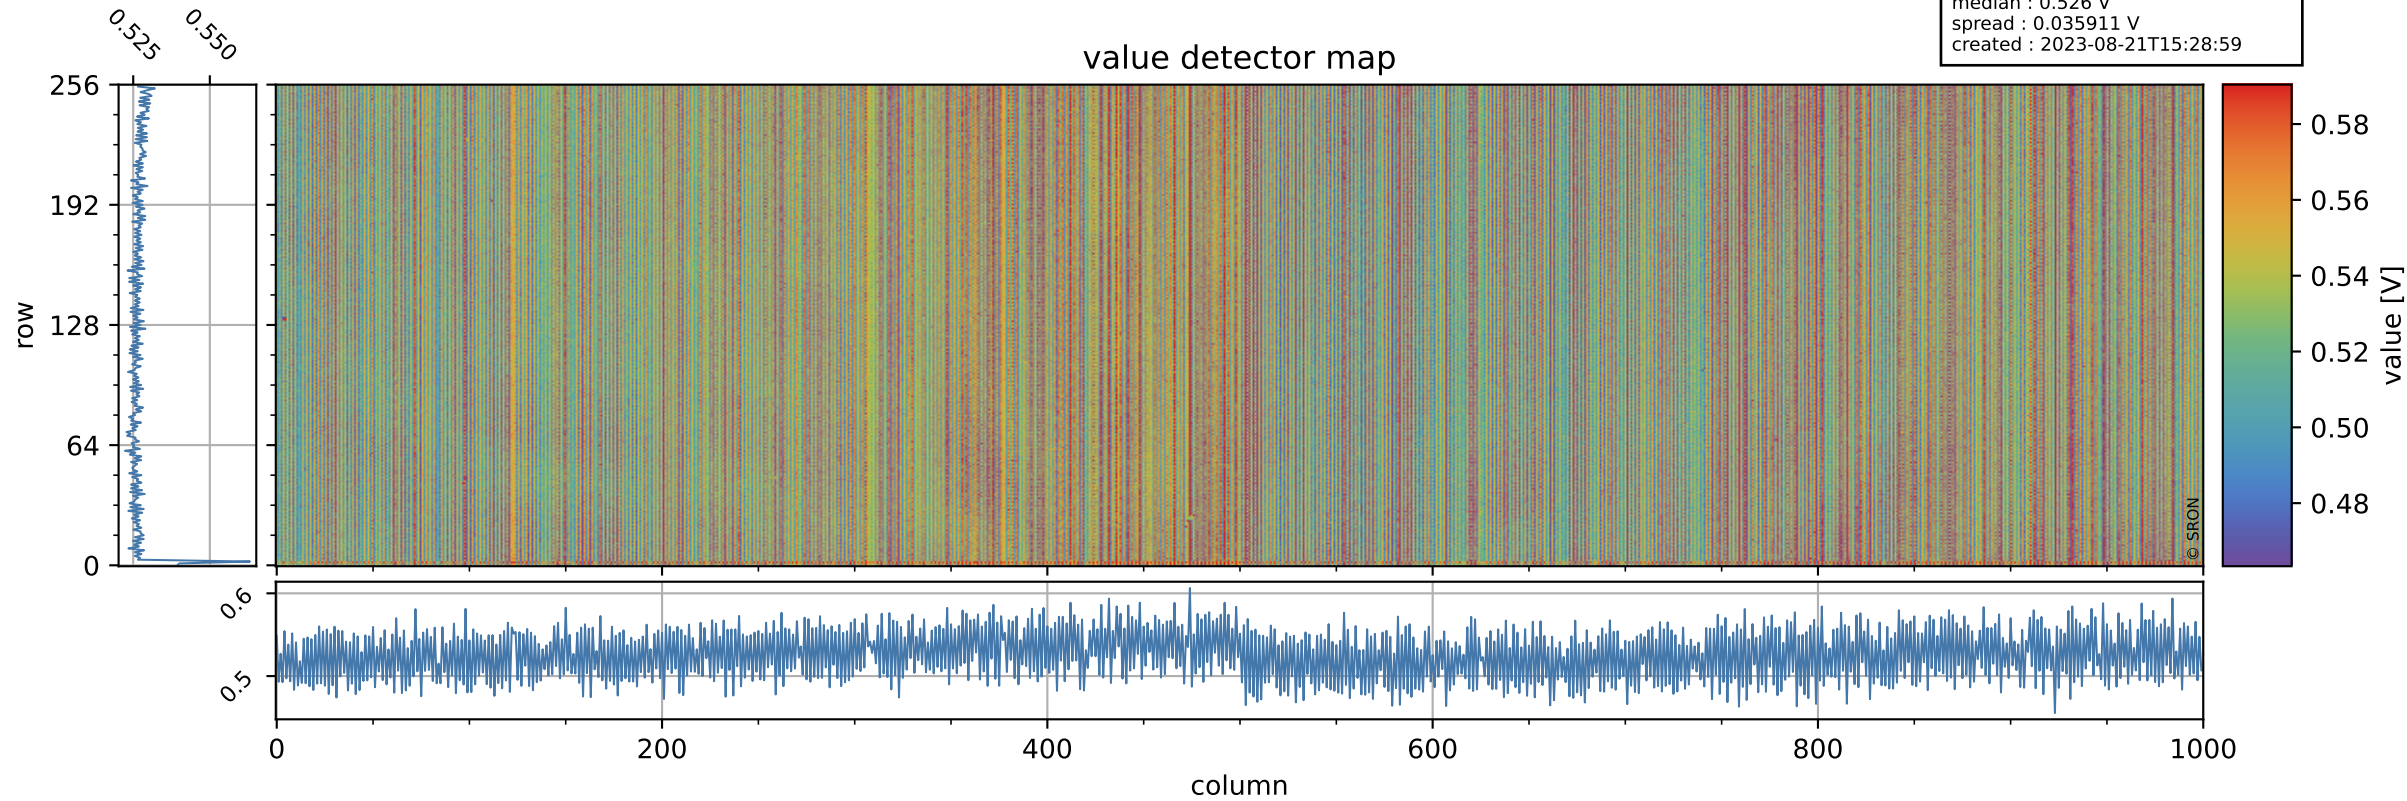

Tropomi SWIR offset (official)

orbits : 19 in [28042, 28087]
coverage : 2023-03-13 / 2023-03-16
median : 0.526 V
spread : 0.035911 V
created : 2023-08-21T15:28:59

value detector map

Tropomi SWIR offset (official)

orbits : 19 in [28042, 28087]
coverage : 2023-03-13 / 2023-03-16
median : 28.764 μV
spread : 14.554 μV
created : 2023-08-21T15:28:59

Tropomi SWIR offset (official)

orbits : 19 in [28042, 28087]
coverage : 2023-03-13 / 2023-03-16
median : -0.012694 mV
spread : 0.41851 mV
created : 2023-08-21T15:28:59

value compared with SWIR offset CKD

Tropomi SWIR offset (official) ground-tracks of Sentinel-5P

orbits : 19 in [28042, 28087]
coverage : 2023-03-13 / 2023-03-16
created : 2023-08-21T15:29:00

Tropomi SWIR offset (official)

orbits : [2827, 28087]
coverage : 2018-04-30 / 2023-03-16
created : 2023-08-21T15:29:00

trend of detector median & temperatures