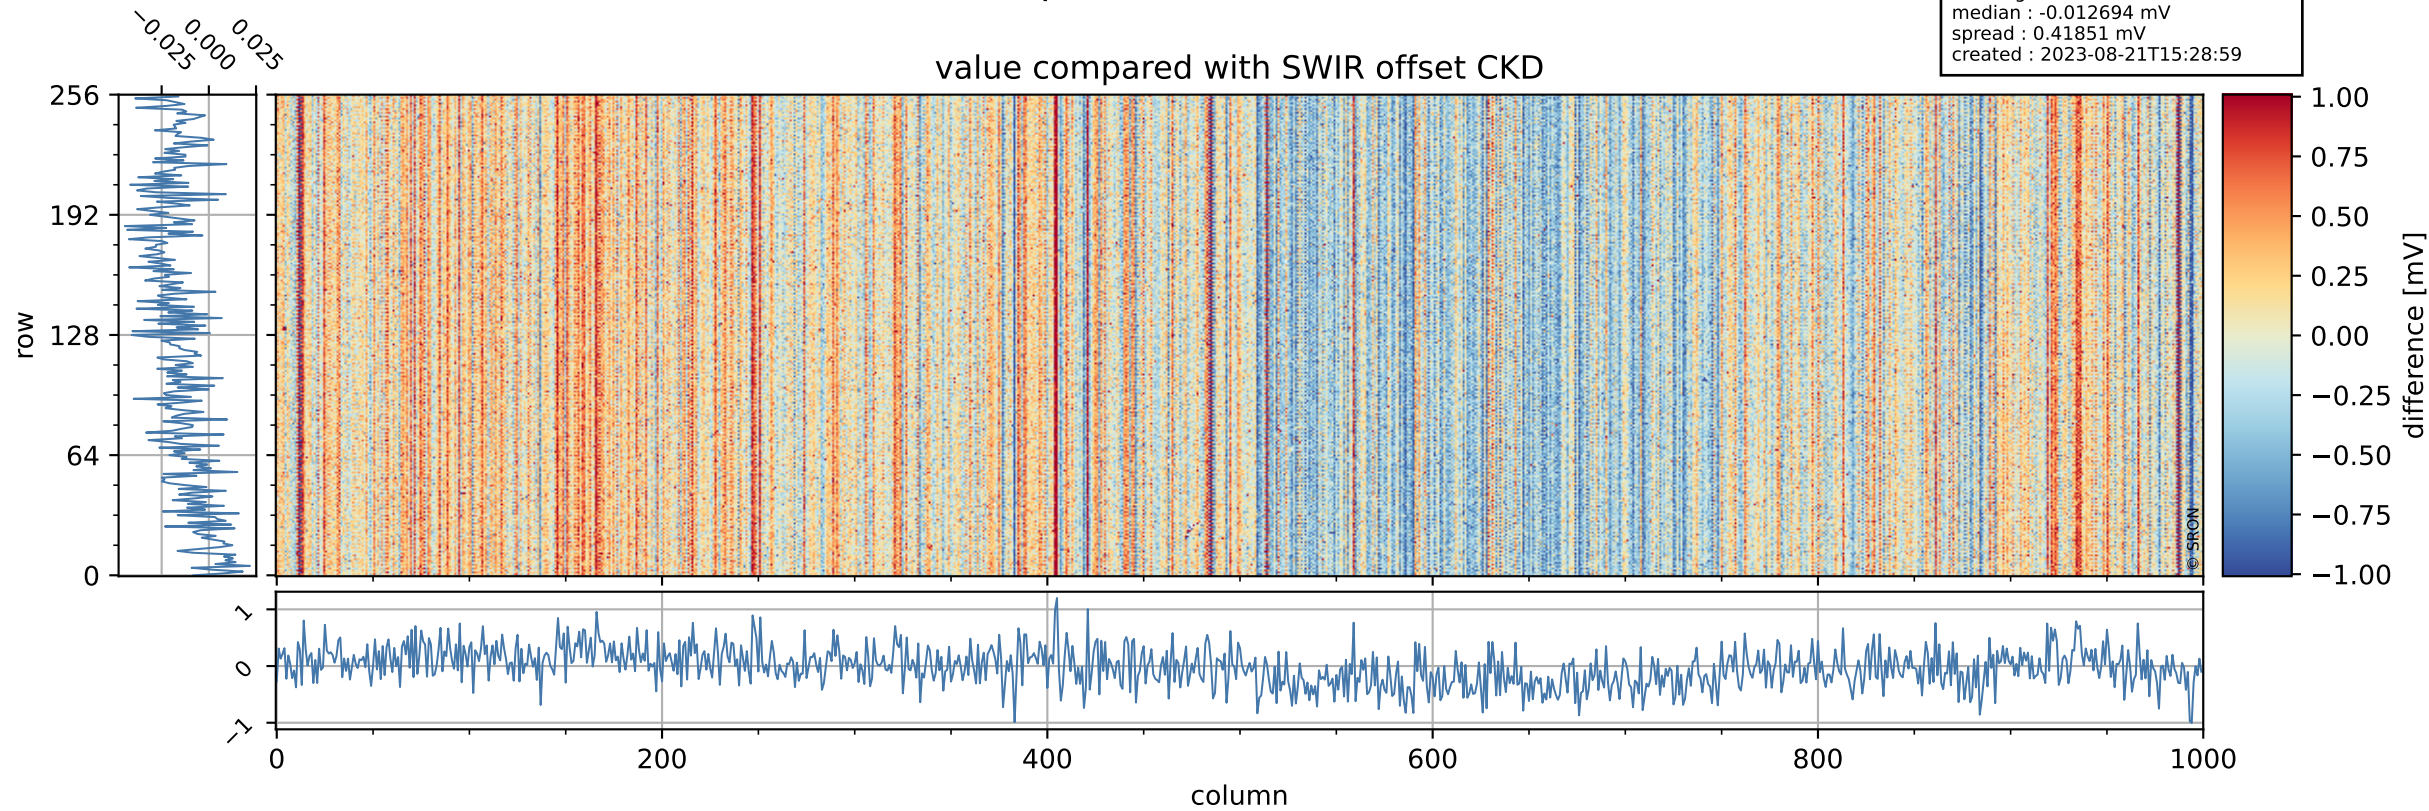

Tropomi SWIR offset (official)

orbits : 19 in [28042, 28087]
coverage : 2023-03-13 / 2023-03-16
median : 0.526 V
spread : 0.035911 V
created : 2023-08-21T15:28:59

value detector map

Tropomi SWIR offset (official)

orbits : 19 in [28042, 28087]
coverage : 2023-03-13 / 2023-03-16
median : 28.764 μV
spread : 14.554 μV
created : 2023-08-21T15:28:59

Tropomi SWIR offset (official)

orbits : 19 in [28042, 28087]
coverage : 2023-03-13 / 2023-03-16
median : -0.012694 mV
spread : 0.41851 mV
created : 2023-08-21T15:28:59

value compared with SWIR offset CKD

Tropomi SWIR offset (official) ground-tracks of Sentinel-5P

orbits : 19 in [28042, 28087]
coverage : 2023-03-13 / 2023-03-16
created : 2023-08-21T15:29:00

Tropomi SWIR offset (official)

orbits : [2827, 28087]
coverage : 2018-04-30 / 2023-03-16
created : 2023-08-21T15:29:00

trend of detector median & temperatures