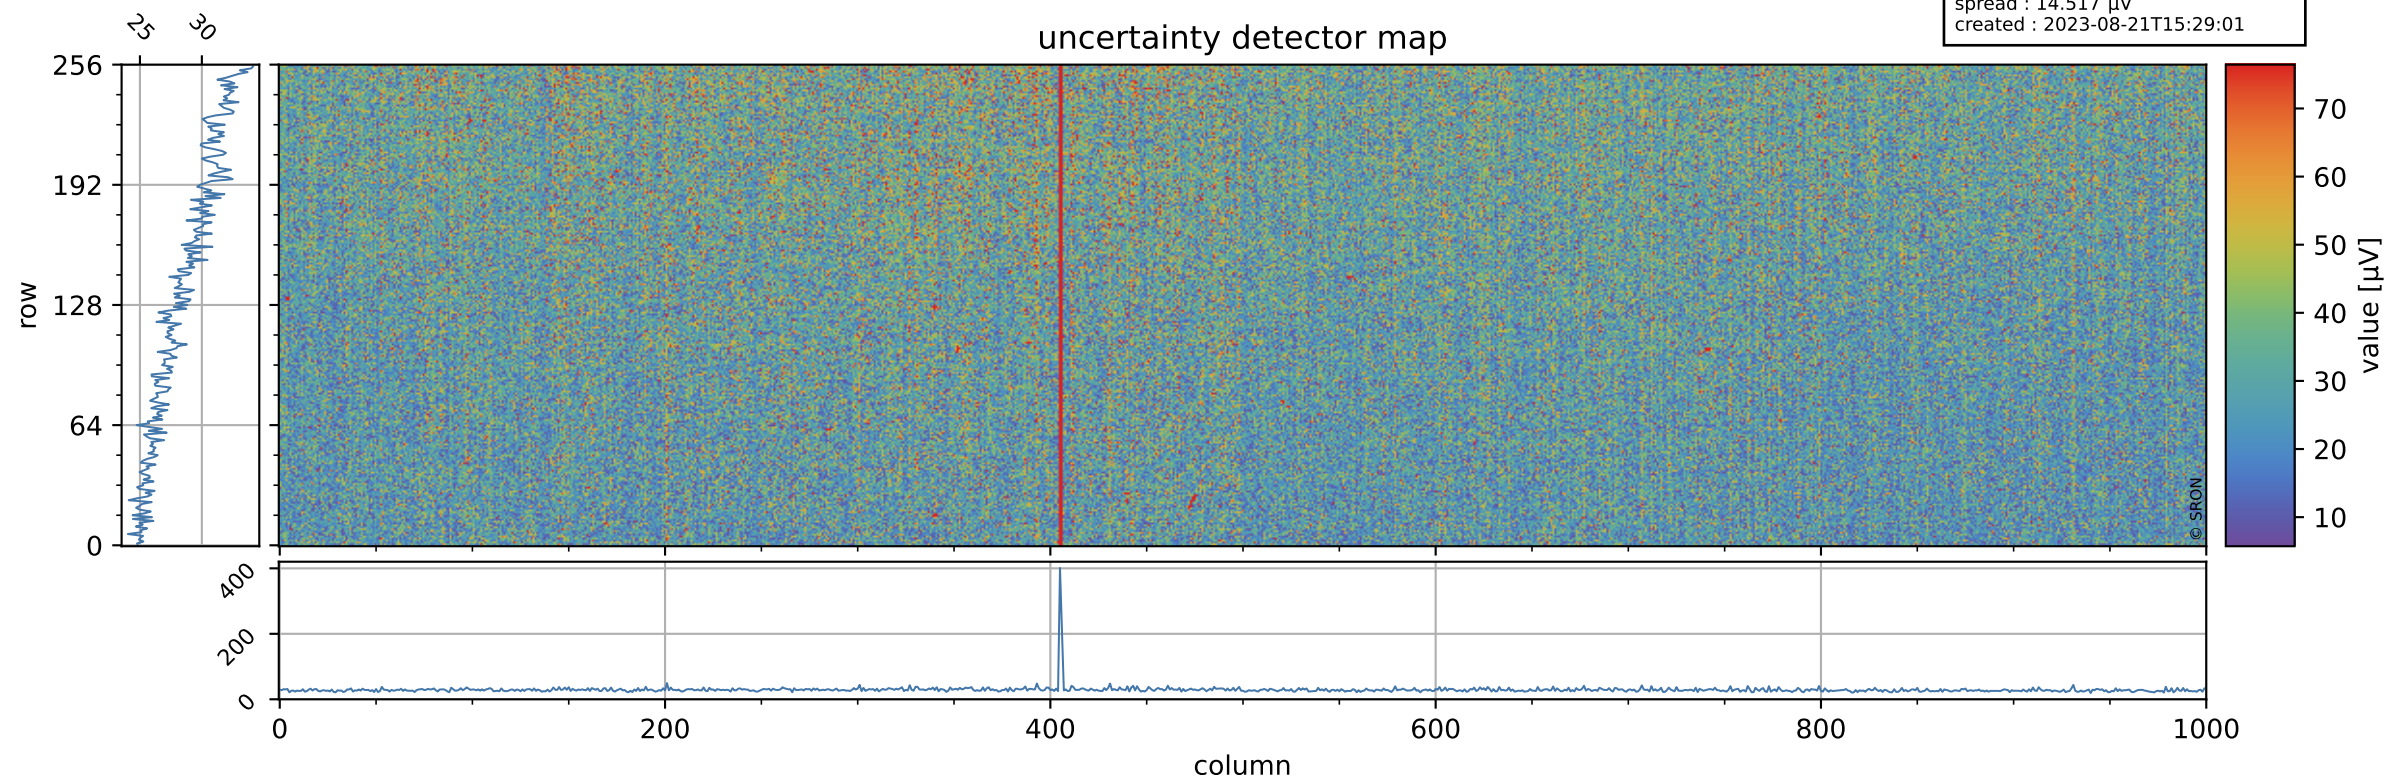

Tropomi SWIR offset (official)

orbits : 19 in [28057, 28102]
coverage : 2023-03-14 / 2023-03-17
median : 0.52599 V
spread : 0.035911 V
created : 2023-08-21T15:29:01

value detector map

Tropomi SWIR offset (official)

orbits : 19 in [28057, 28102]
coverage : 2023-03-14 / 2023-03-17
median : 28.69 μV
spread : 14.517 μV
created : 2023-08-21T15:29:01

Tropomi SWIR offset (official)

orbits : 19 in [28057, 28102]
coverage : 2023-03-14 / 2023-03-17
median : -0.023069 mV
spread : 0.42158 mV
created : 2023-08-21T15:29:02

value compared with SWIR offset CKD

Tropomi SWIR offset (official) ground-tracks of Sentinel-5P

orbits : 19 in [28057, 28102]
coverage : 2023-03-14 / 2023-03-17
created : 2023-08-21T15:29:02

Tropomi SWIR offset (official)

orbits : [2827, 28102]
coverage : 2018-04-30 / 2023-03-17
created : 2023-08-21T15:29:02

trend of detector median & temperatures