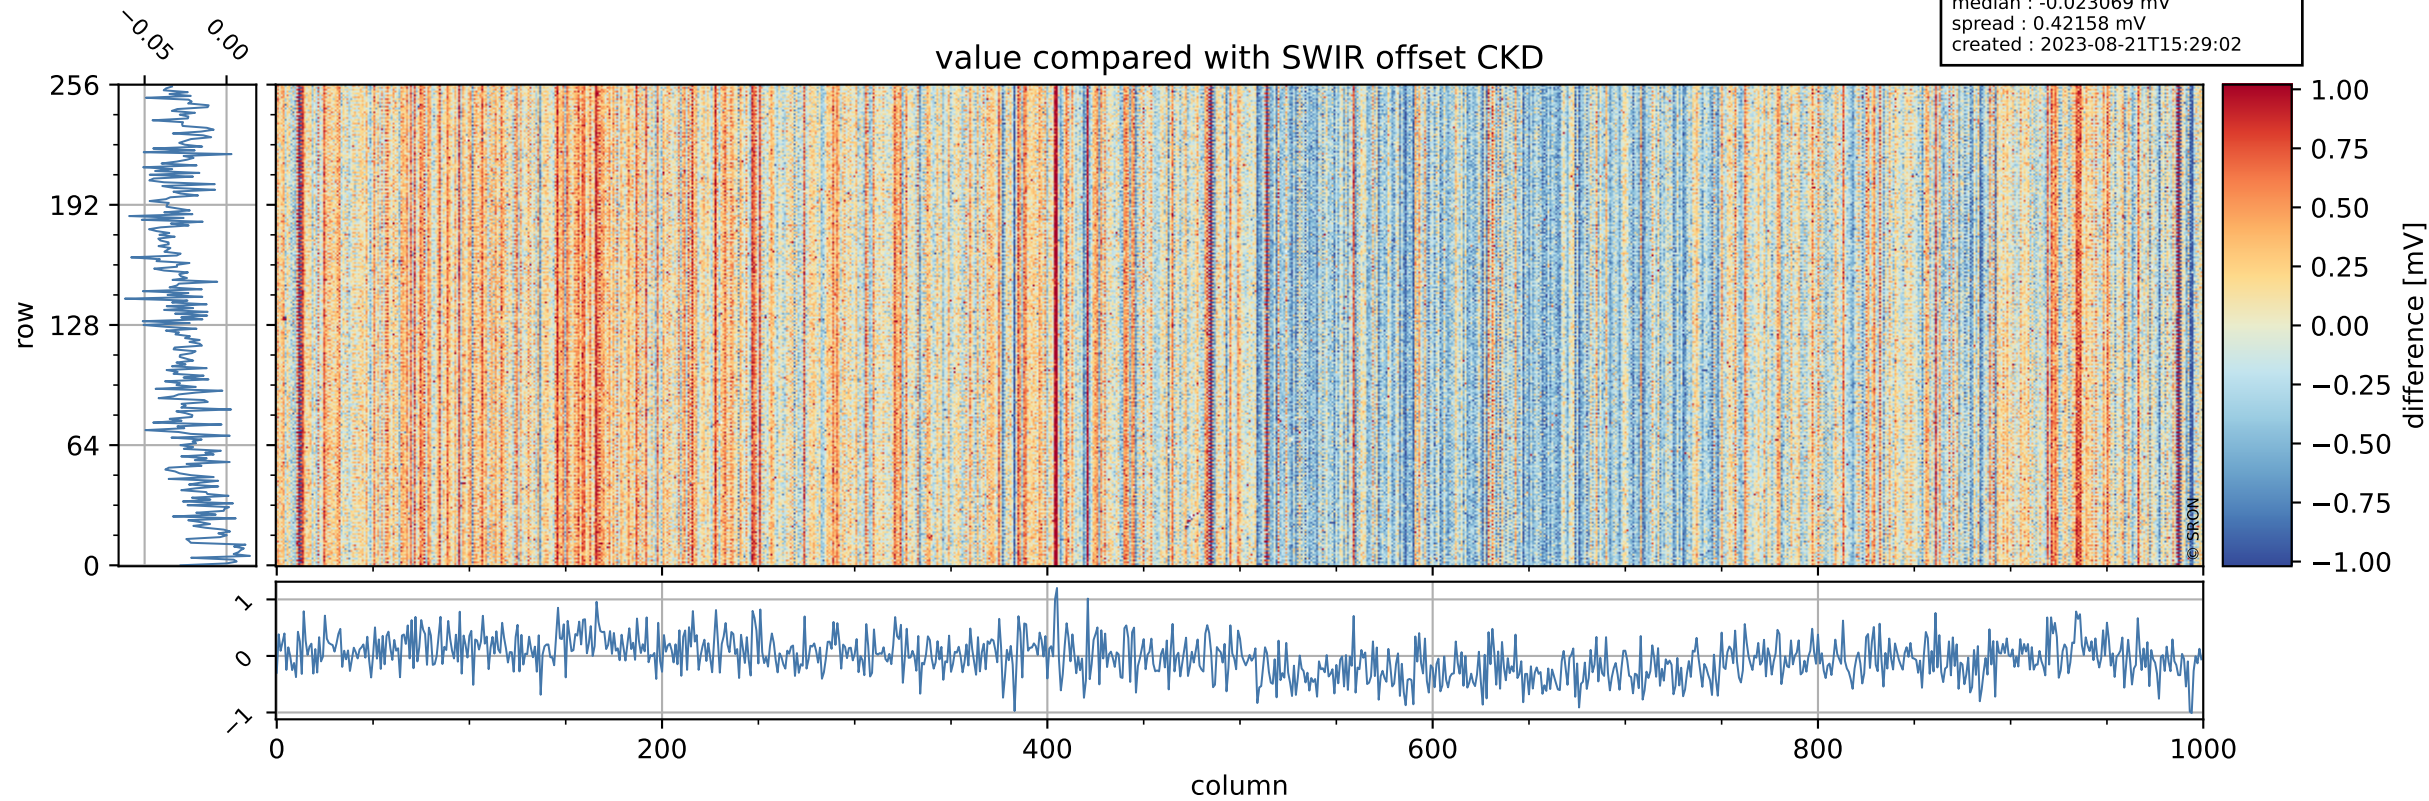

Tropomi SWIR offset (official)

orbits : 19 in [28057, 28102]
coverage : 2023-03-14 / 2023-03-17
median : 0.52599 V
spread : 0.035911 V
created : 2023-08-21T15:29:01

value detector map

Tropomi SWIR offset (official)

orbits : 19 in [28057, 28102]
coverage : 2023-03-14 / 2023-03-17
median : 28.69 μV
spread : 14.517 μV
created : 2023-08-21T15:29:01

Tropomi SWIR offset (official)

orbits : 19 in [28057, 28102]
coverage : 2023-03-14 / 2023-03-17
median : -0.023069 mV
spread : 0.42158 mV
created : 2023-08-21T15:29:02

value compared with SWIR offset CKD

Tropomi SWIR offset (official) ground-tracks of Sentinel-5P

orbits : 19 in [28057, 28102]
coverage : 2023-03-14 / 2023-03-17
created : 2023-08-21T15:29:02

Tropomi SWIR offset (official)

orbits : [2827, 28102]
coverage : 2018-04-30 / 2023-03-17
created : 2023-08-21T15:29:02

trend of detector median & temperatures