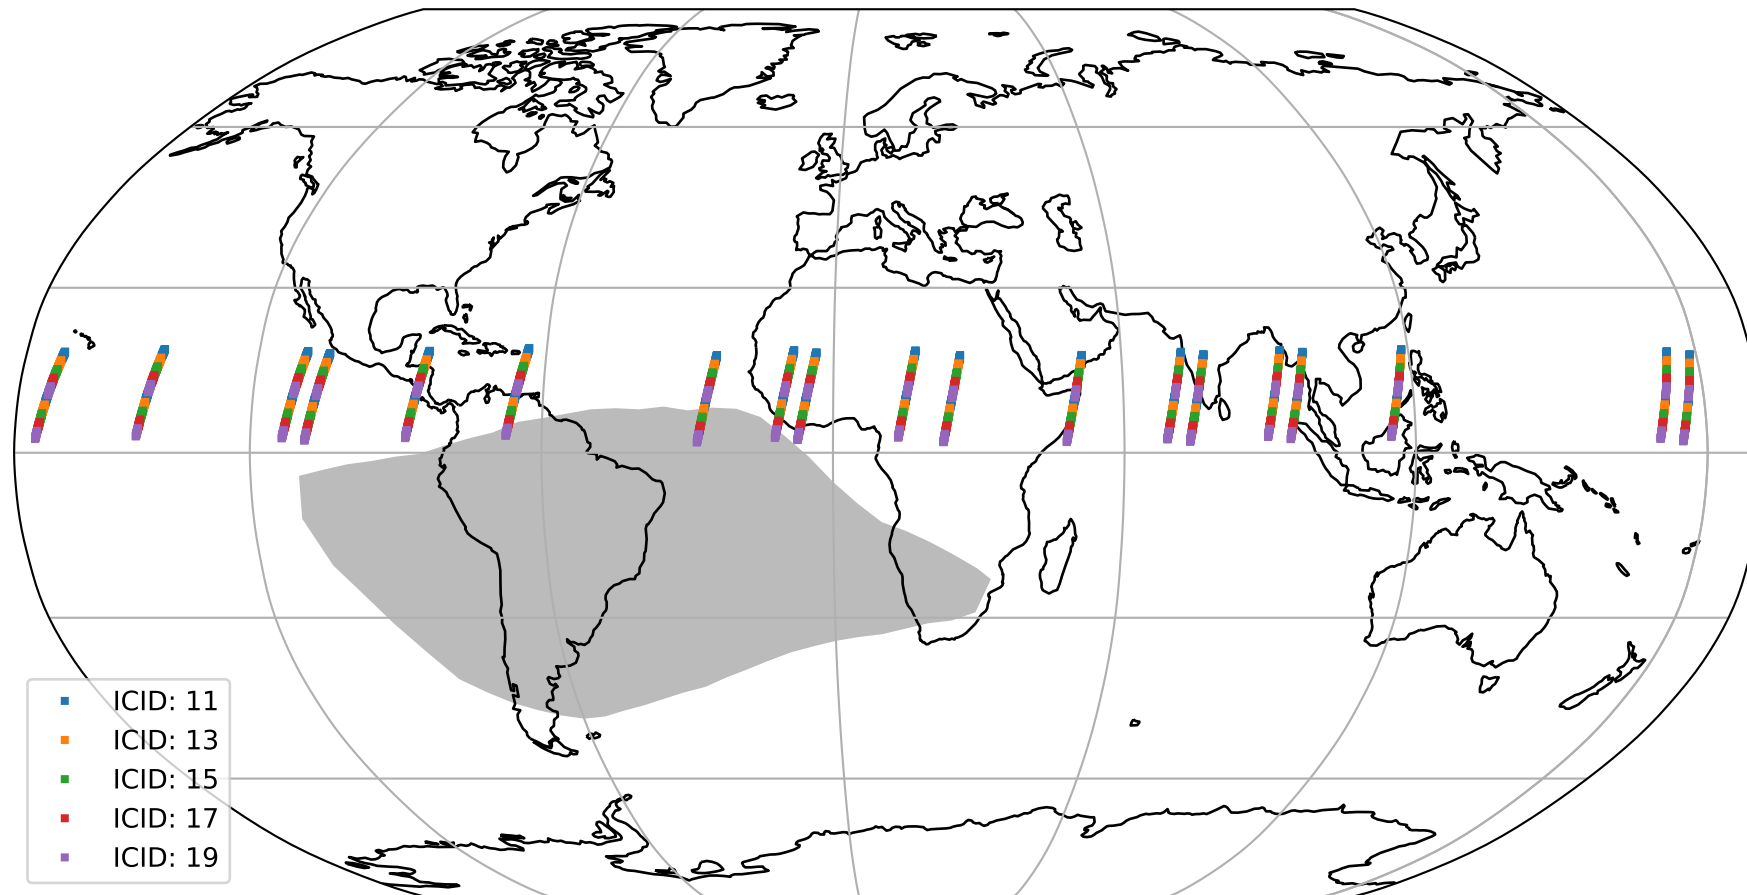

Tropomi SWIR offset (official)

orbits : 19 in [28057, 28102]
coverage : 2023-03-14 / 2023-03-17
median : 0.52599 V
spread : 0.035911 V
created : 2023-08-21T15:29:01

value detector map

Tropomi SWIR offset (official)

orbits : 19 in [28057, 28102]
coverage : 2023-03-14 / 2023-03-17
median : 28.69 μV
spread : 14.517 μV
created : 2023-08-21T15:29:01

Tropomi SWIR offset (official)

orbits : 19 in [28057, 28102]
coverage : 2023-03-14 / 2023-03-17
median : -0.023069 mV
spread : 0.42158 mV
created : 2023-08-21T15:29:02

value compared with SWIR offset CKD

Tropomi SWIR offset (official) ground-tracks of Sentinel-5P

orbits : 19 in [28057, 28102]
coverage : 2023-03-14 / 2023-03-17
created : 2023-08-21T15:29:02

Tropomi SWIR offset (official)

orbits : [2827, 28102]
coverage : 2018-04-30 / 2023-03-17
created : 2023-08-21T15:29:02

trend of detector median & temperatures