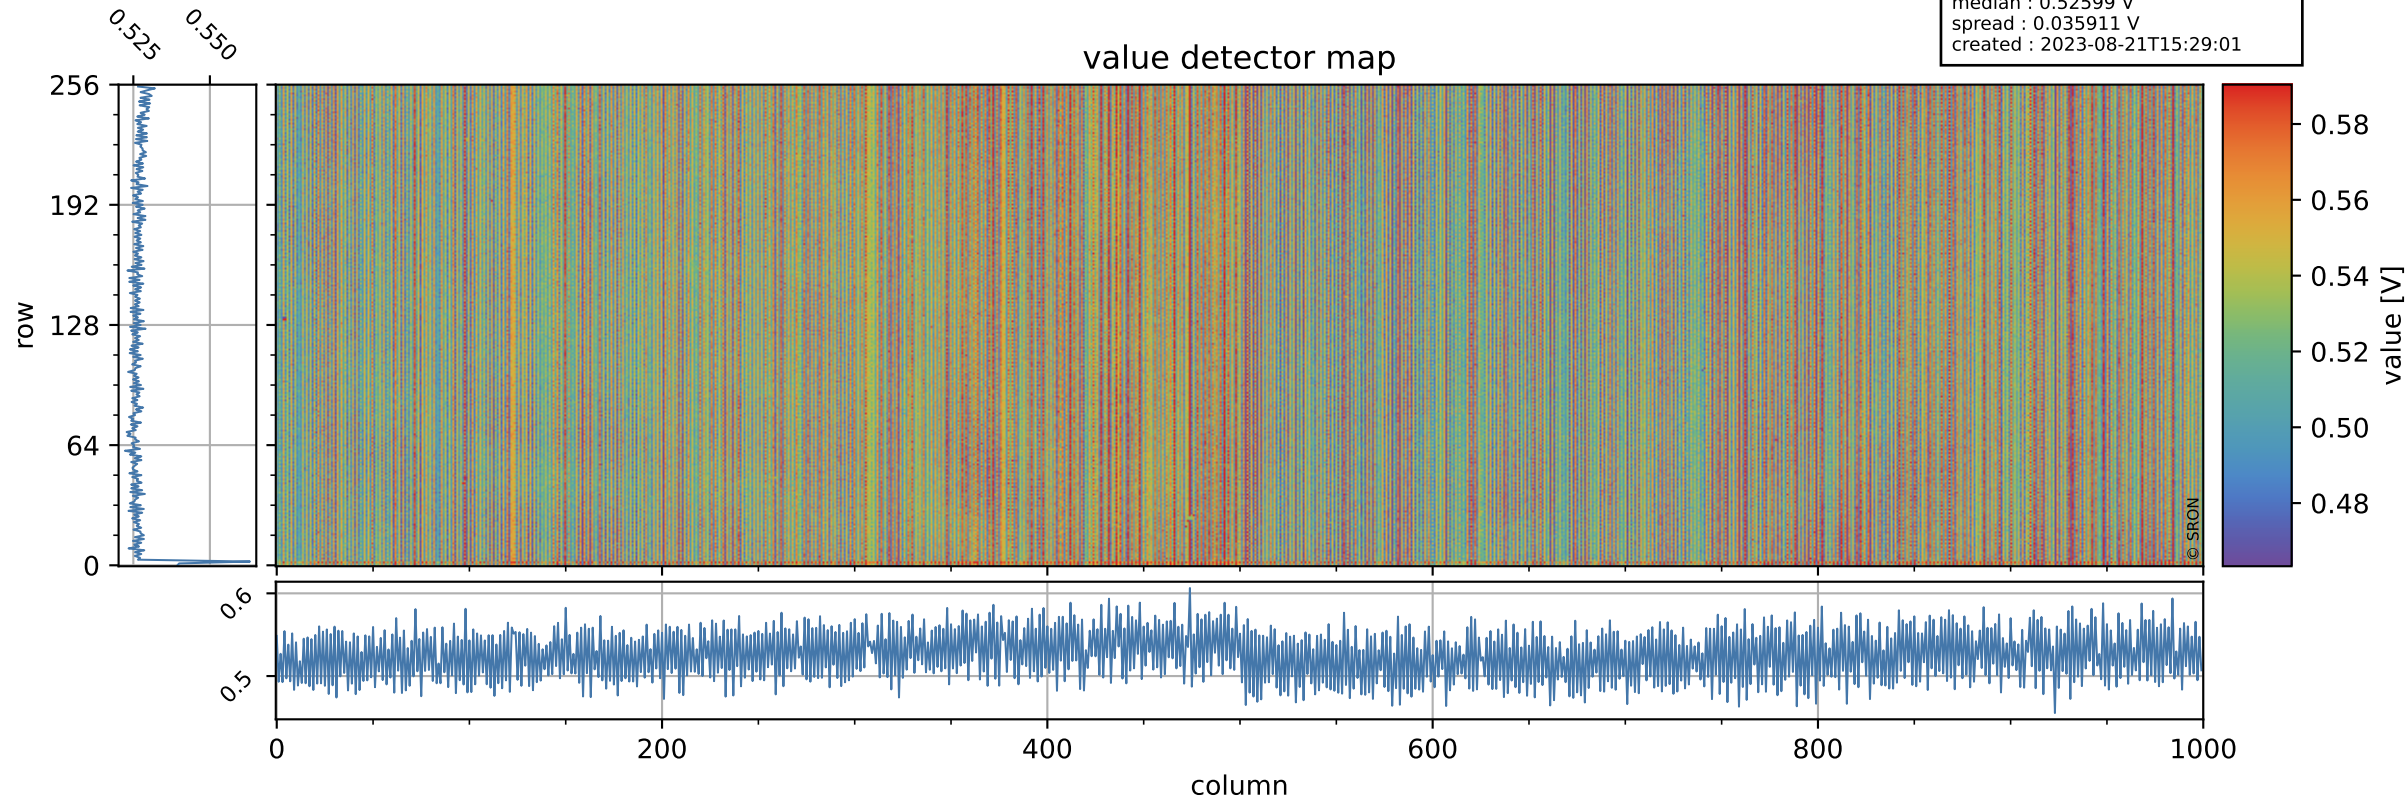

Tropomi SWIR offset (official)

orbits : 19 in [28057, 28102]
coverage : 2023-03-14 / 2023-03-17
median : 0.52599 V
spread : 0.035911 V
created : 2023-08-21T15:29:01

value detector map

Tropomi SWIR offset (official)

orbits : 19 in [28057, 28102]
coverage : 2023-03-14 / 2023-03-17
median : 28.69 μV
spread : 14.517 μV
created : 2023-08-21T15:29:01

Tropomi SWIR offset (official)

orbits : 19 in [28057, 28102]
coverage : 2023-03-14 / 2023-03-17
median : -0.023069 mV
spread : 0.42158 mV
created : 2023-08-21T15:29:02

value compared with SWIR offset CKD

Tropomi SWIR offset (official) ground-tracks of Sentinel-5P

orbits : 19 in [28057, 28102]
coverage : 2023-03-14 / 2023-03-17
created : 2023-08-21T15:29:02

Tropomi SWIR offset (official)

orbits : [2827, 28102]
coverage : 2018-04-30 / 2023-03-17
created : 2023-08-21T15:29:02

trend of detector median & temperatures