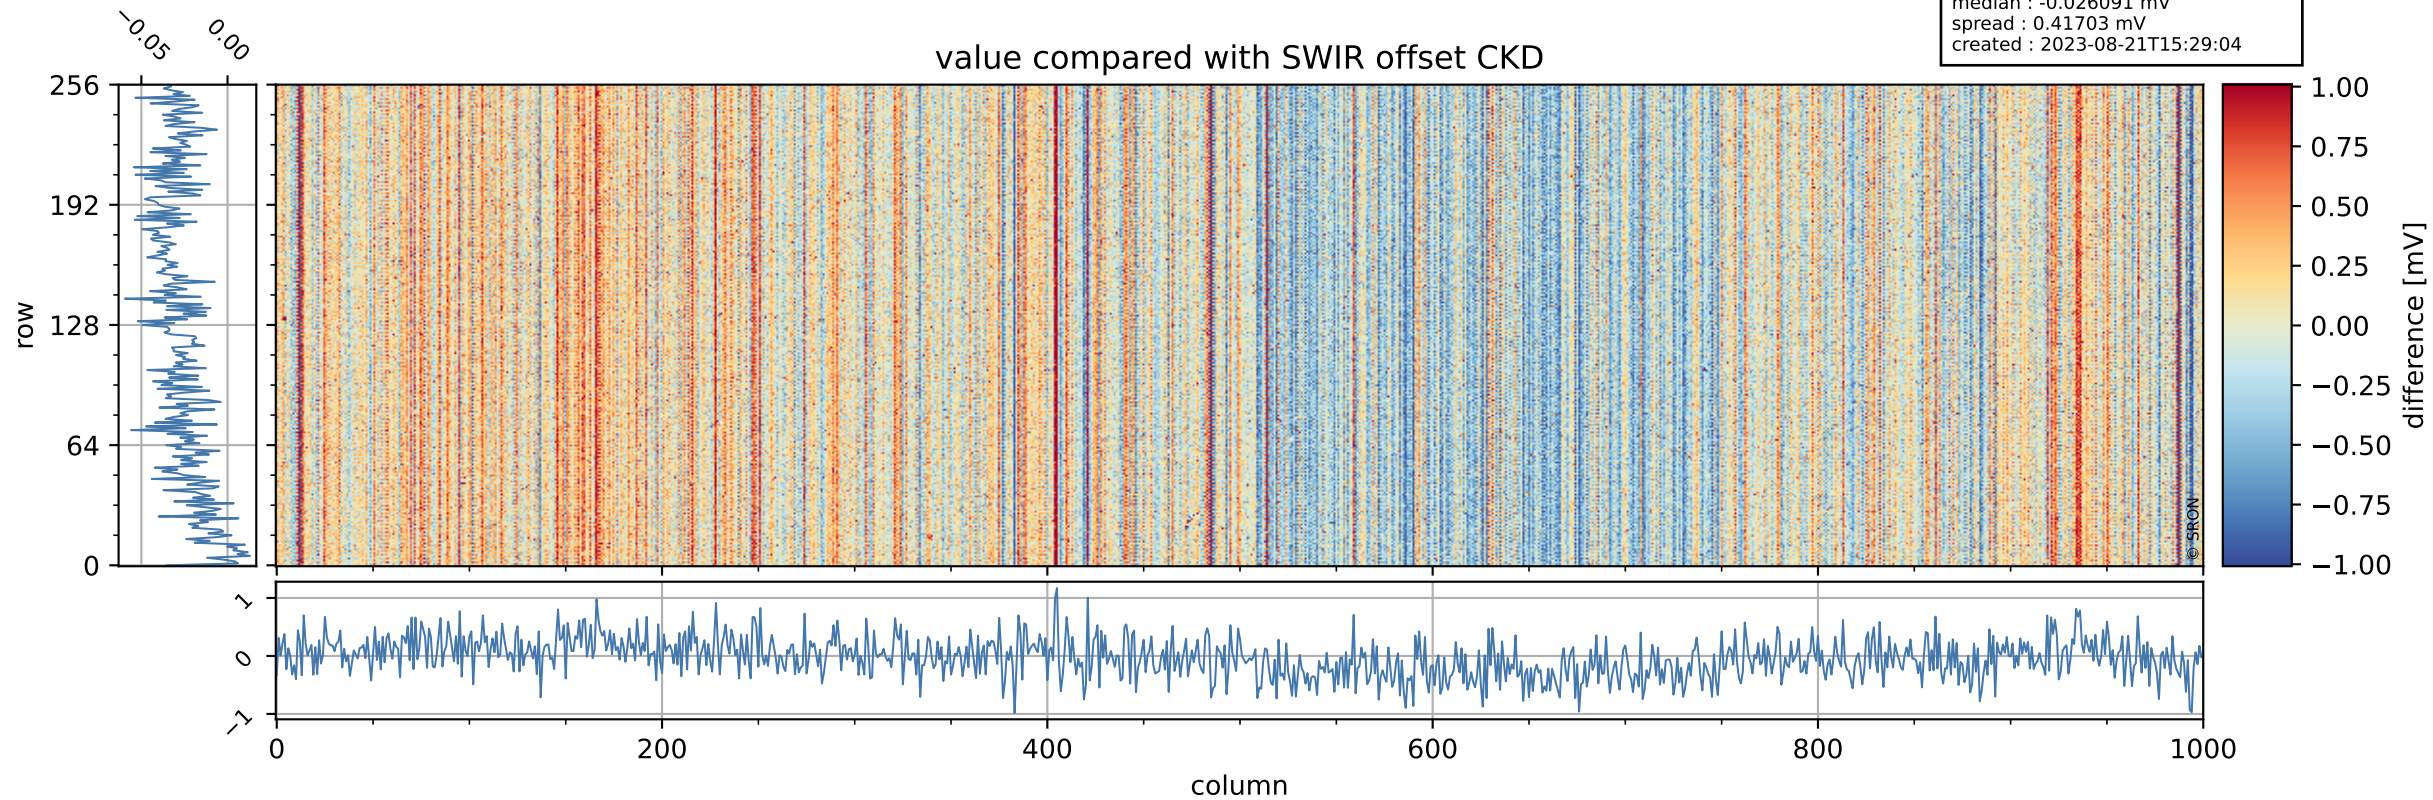

Tropomi SWIR offset (official)

orbits : 20 in [28072, 28117]
coverage : 2023-03-15 / 2023-03-18
median : 0.52599 V
spread : 0.035911 V
created : 2023-08-21T15:29:03

value detector map

Tropomi SWIR offset (official)

orbits : 20 in [28072, 28117]
coverage : 2023-03-15 / 2023-03-18
median : 28.725 μV
spread : 14.518 μV
created : 2023-08-21T15:29:04

Tropomi SWIR offset (official)

orbits : 20 in [28072, 28117]
coverage : 2023-03-15 / 2023-03-18
median : -0.026091 mV
spread : 0.41703 mV
created : 2023-08-21T15:29:04

value compared with SWIR offset CKD

Tropomi SWIR offset (official) ground-tracks of Sentinel-5P

orbits : 20 in [28072, 28117]
coverage : 2023-03-15 / 2023-03-18
created : 2023-08-21T15:29:04

Tropomi SWIR offset (official)

orbits : [2827, 28117]
coverage : 2018-04-30 / 2023-03-18
created : 2023-08-21T15:29:05

trend of detector median & temperatures