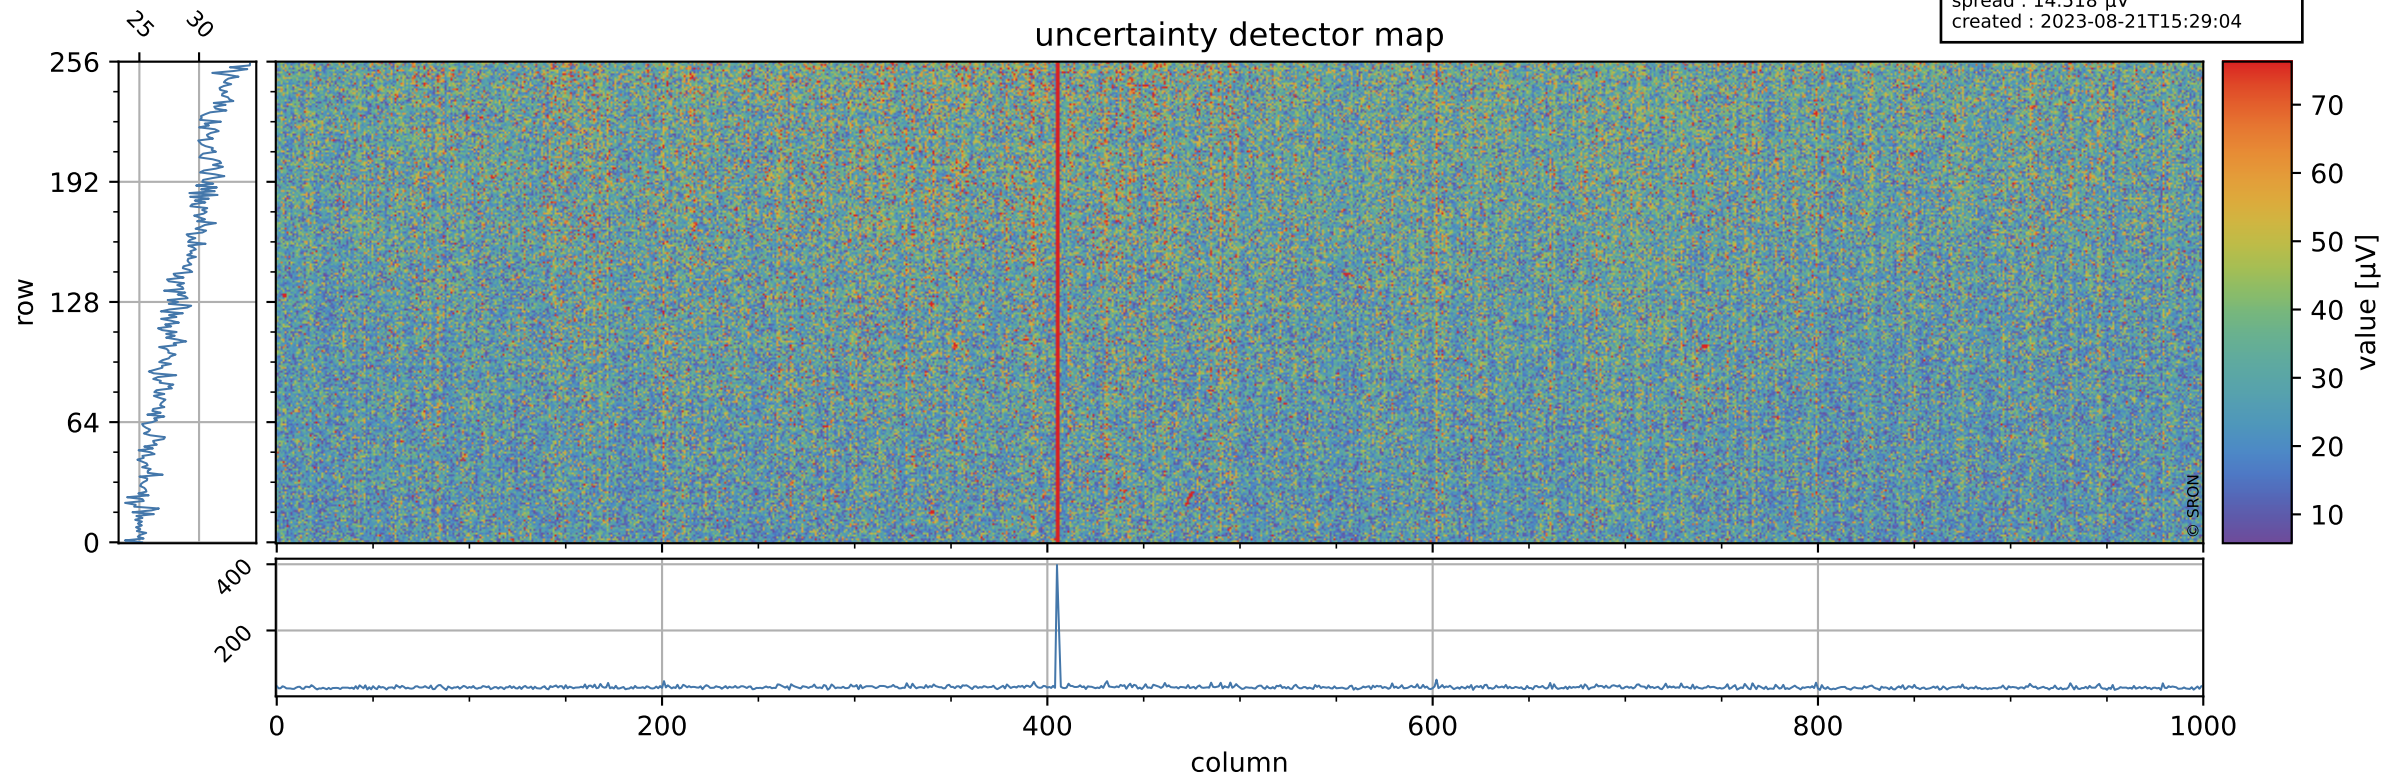

Tropomi SWIR offset (official)

orbits : 20 in [28072, 28117]
coverage : 2023-03-15 / 2023-03-18
median : 0.52599 V
spread : 0.035911 V
created : 2023-08-21T15:29:03

value detector map

Tropomi SWIR offset (official)

orbits : 20 in [28072, 28117]
coverage : 2023-03-15 / 2023-03-18
median : 28.725 μV
spread : 14.518 μV
created : 2023-08-21T15:29:04

Tropomi SWIR offset (official)

orbits : 20 in [28072, 28117]
coverage : 2023-03-15 / 2023-03-18
median : -0.026091 mV
spread : 0.41703 mV
created : 2023-08-21T15:29:04

value compared with SWIR offset CKD

Tropomi SWIR offset (official) ground-tracks of Sentinel-5P

orbits : 20 in [28072, 28117]
coverage : 2023-03-15 / 2023-03-18
created : 2023-08-21T15:29:04

Tropomi SWIR offset (official)

orbits : [2827, 28117]
coverage : 2018-04-30 / 2023-03-18
created : 2023-08-21T15:29:05

trend of detector median & temperatures