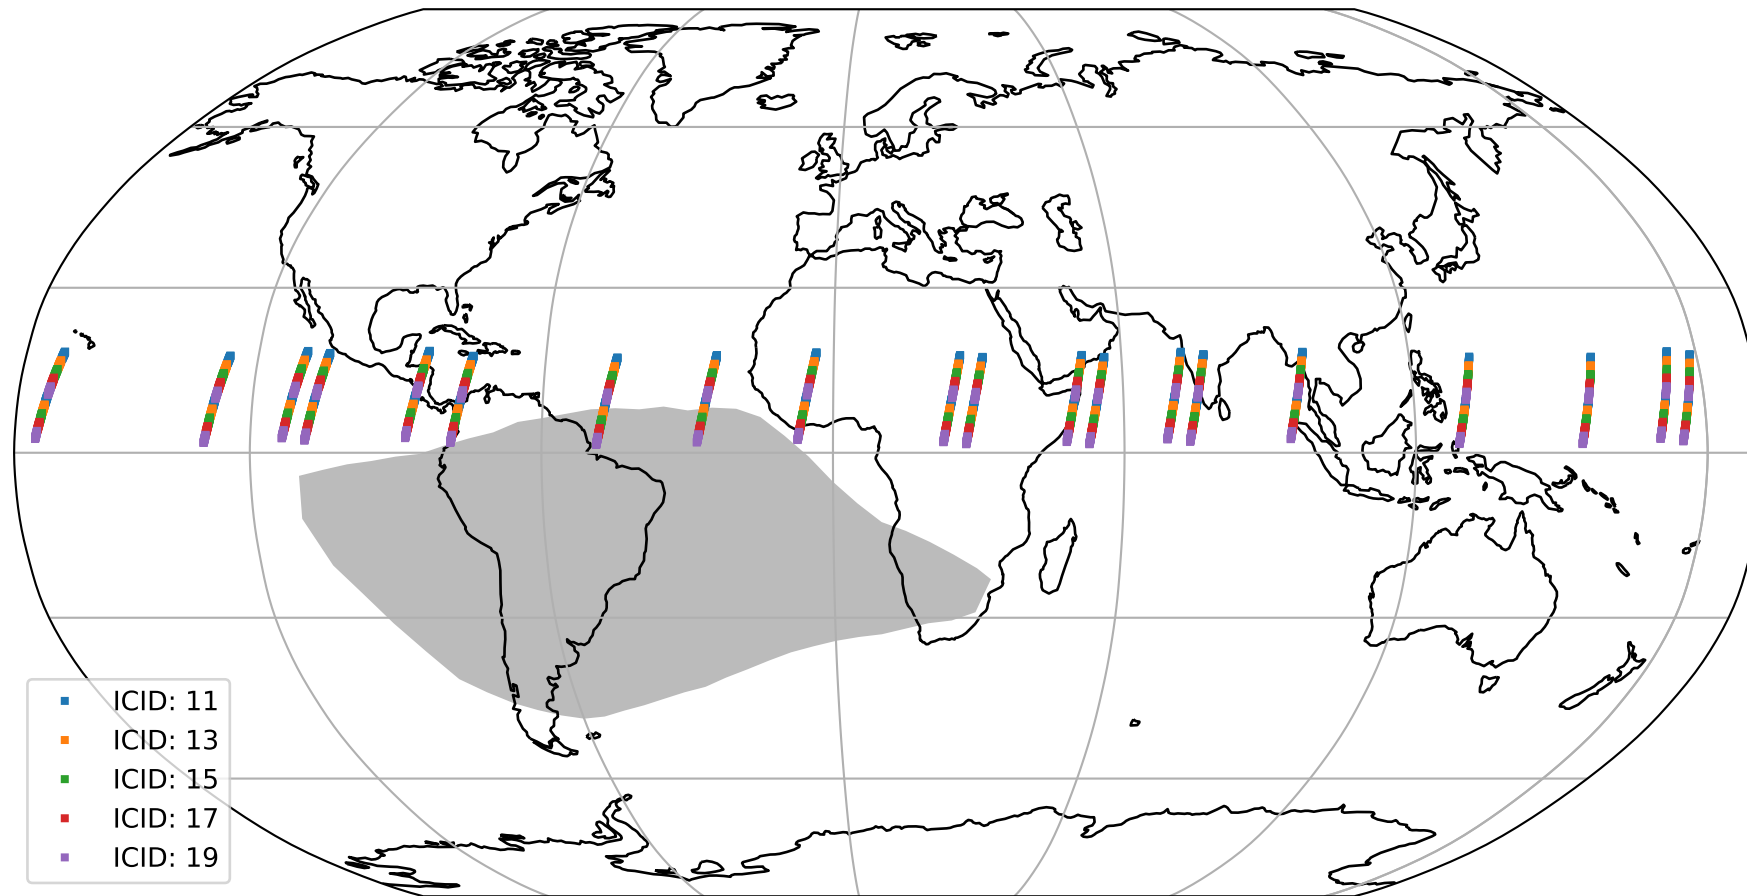

Tropomi SWIR offset (official)

orbits : 20 in [28072, 28117]
coverage : 2023-03-15 / 2023-03-18
median : 0.52599 V
spread : 0.035911 V
created : 2023-08-21T15:29:03

value detector map

Tropomi SWIR offset (official)

orbits : 20 in [28072, 28117]
coverage : 2023-03-15 / 2023-03-18
median : 28.725 μV
spread : 14.518 μV
created : 2023-08-21T15:29:04

Tropomi SWIR offset (official)

orbits : 20 in [28072, 28117]
coverage : 2023-03-15 / 2023-03-18
median : -0.026091 mV
spread : 0.41703 mV
created : 2023-08-21T15:29:04

value compared with SWIR offset CKD

Tropomi SWIR offset (official) ground-tracks of Sentinel-5P

orbits : 20 in [28072, 28117]
coverage : 2023-03-15 / 2023-03-18
created : 2023-08-21T15:29:04

Tropomi SWIR offset (official)

orbits : [2827, 28117]
coverage : 2018-04-30 / 2023-03-18
created : 2023-08-21T15:29:05

trend of detector median & temperatures