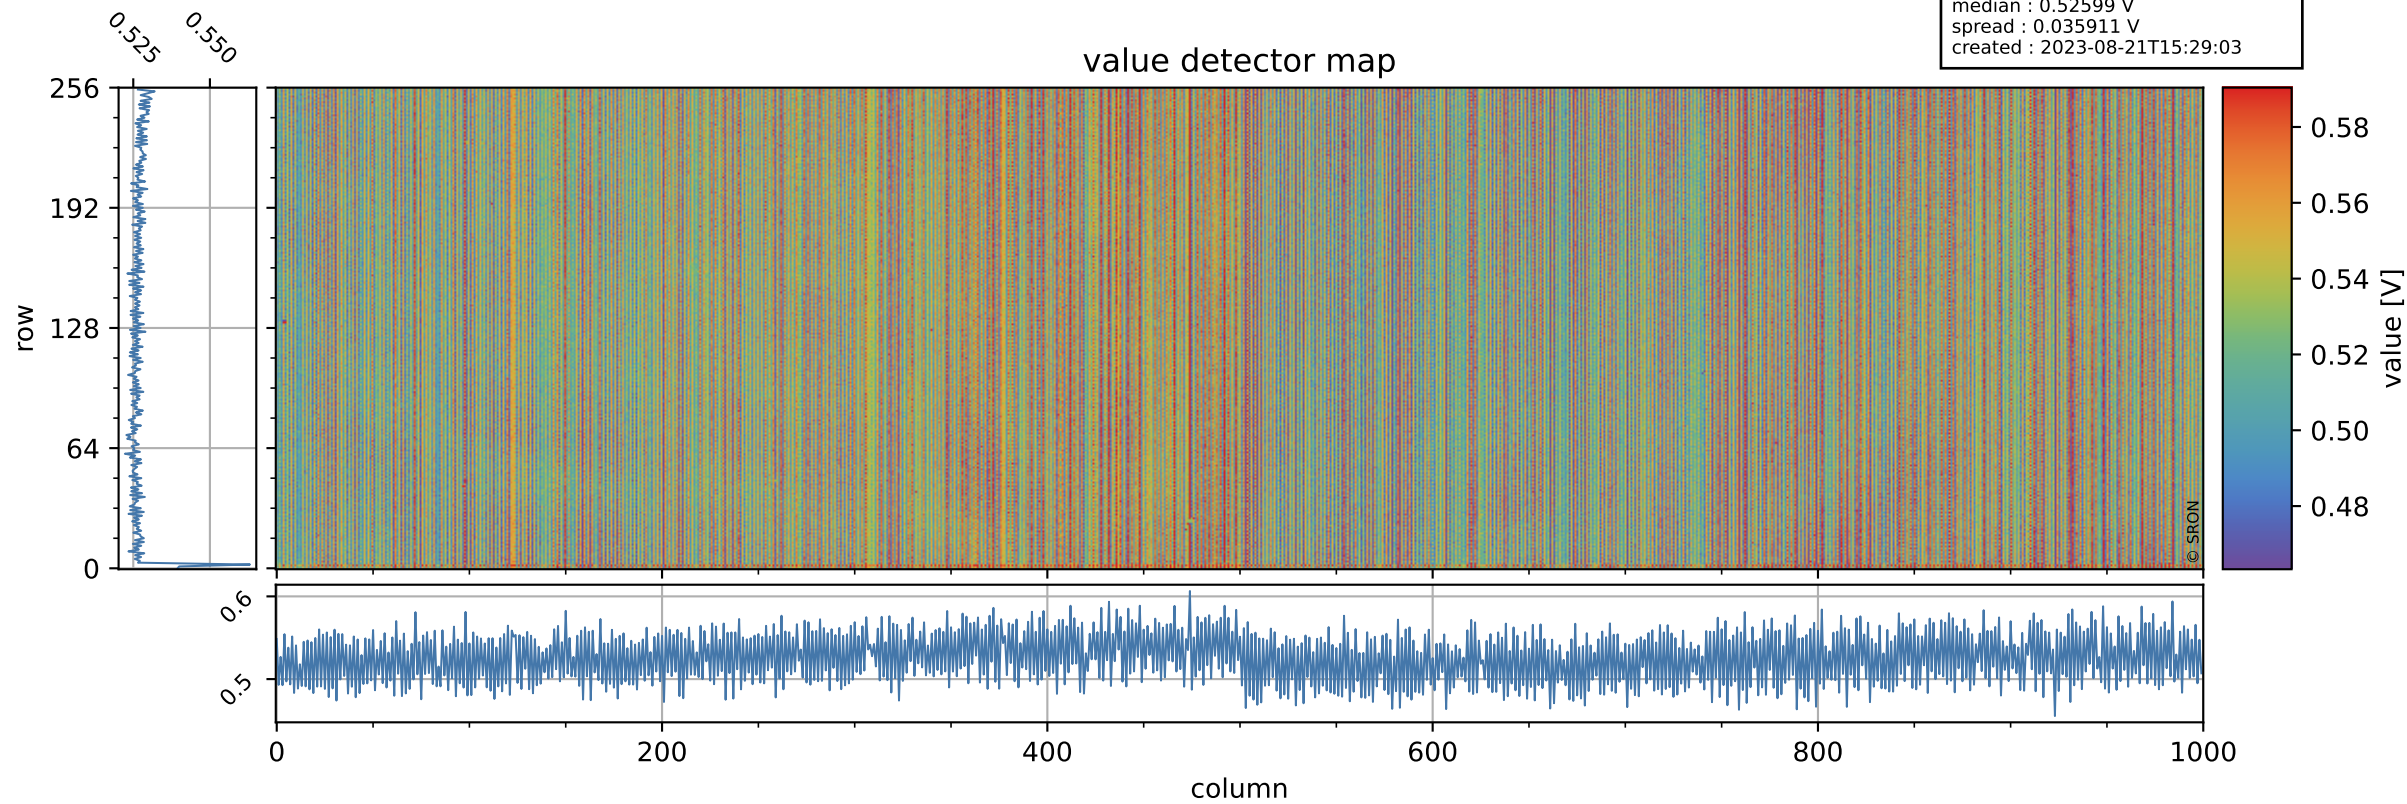

Tropomi SWIR offset (official)

orbits : 20 in [28072, 28117]
coverage : 2023-03-15 / 2023-03-18
median : 0.52599 V
spread : 0.035911 V
created : 2023-08-21T15:29:03

value detector map

Tropomi SWIR offset (official)

orbits : 20 in [28072, 28117]
coverage : 2023-03-15 / 2023-03-18
median : 28.725 μV
spread : 14.518 μV
created : 2023-08-21T15:29:04

Tropomi SWIR offset (official)

orbits : 20 in [28072, 28117]
coverage : 2023-03-15 / 2023-03-18
median : -0.026091 mV
spread : 0.41703 mV
created : 2023-08-21T15:29:04

value compared with SWIR offset CKD

Tropomi SWIR offset (official) ground-tracks of Sentinel-5P

orbits : 20 in [28072, 28117]
coverage : 2023-03-15 / 2023-03-18
created : 2023-08-21T15:29:04

Tropomi SWIR offset (official)

orbits : [2827, 28117]
coverage : 2018-04-30 / 2023-03-18
created : 2023-08-21T15:29:05

trend of detector median & temperatures