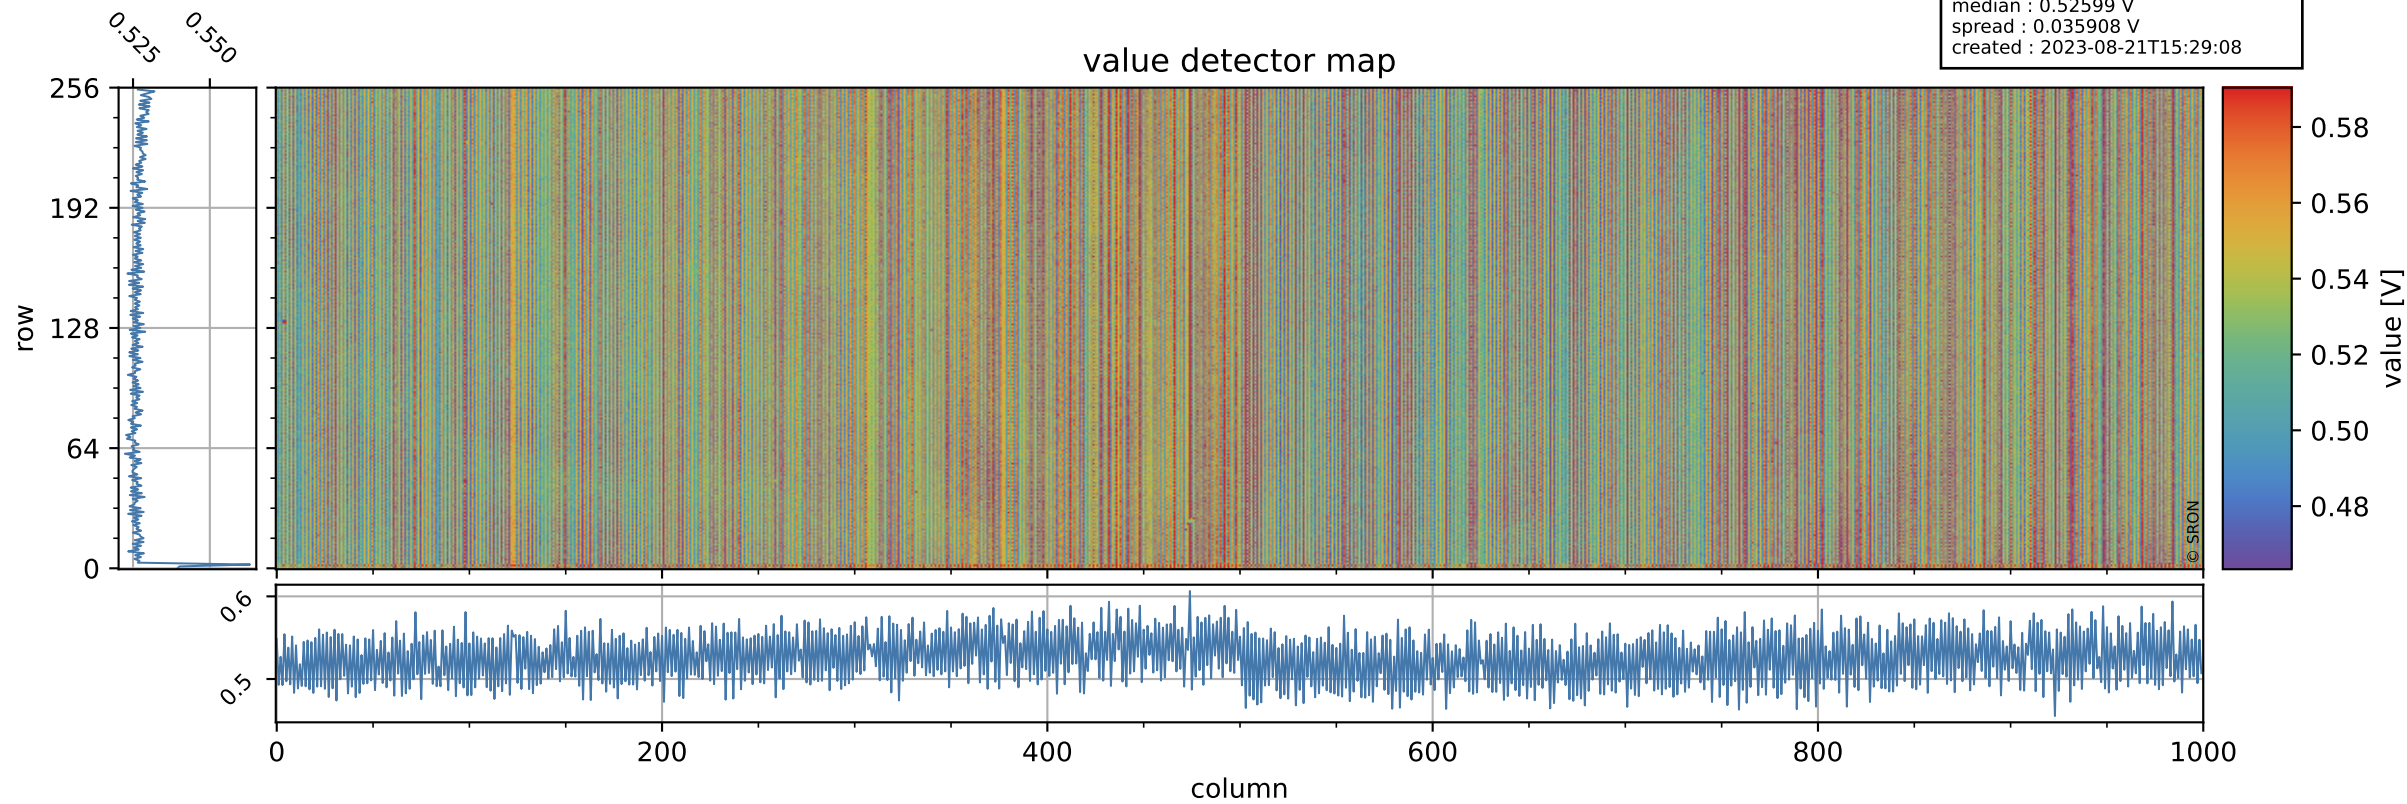

Tropomi SWIR offset (official)

orbits : 20 in [28102, 28147]
coverage : 2023-03-17 / 2023-03-20
median : 0.52599 V
spread : 0.035908 V
created : 2023-08-21T15:29:08

value detector map

Tropomi SWIR offset (official)

orbits : 20 in [28102, 28147]
coverage : 2023-03-17 / 2023-03-20
median : 28.152 μV
spread : 14.345 μV
created : 2023-08-21T15:29:08

Tropomi SWIR offset (official)

orbits : 20 in [28102, 28147]
coverage : 2023-03-17 / 2023-03-20
median : -0.024881 mV
spread : 0.41097 mV
created : 2023-08-21T15:29:08

value compared with SWIR offset CKD

Tropomi SWIR offset (official) ground-tracks of Sentinel-5P

orbits : 20 in [28102, 28147]
coverage : 2023-03-17 / 2023-03-20
created : 2023-08-21T15:29:09

Tropomi SWIR offset (official)

orbits : [2827, 28147]
coverage : 2018-04-30 / 2023-03-20
created : 2023-08-21T15:29:09

trend of detector median & temperatures