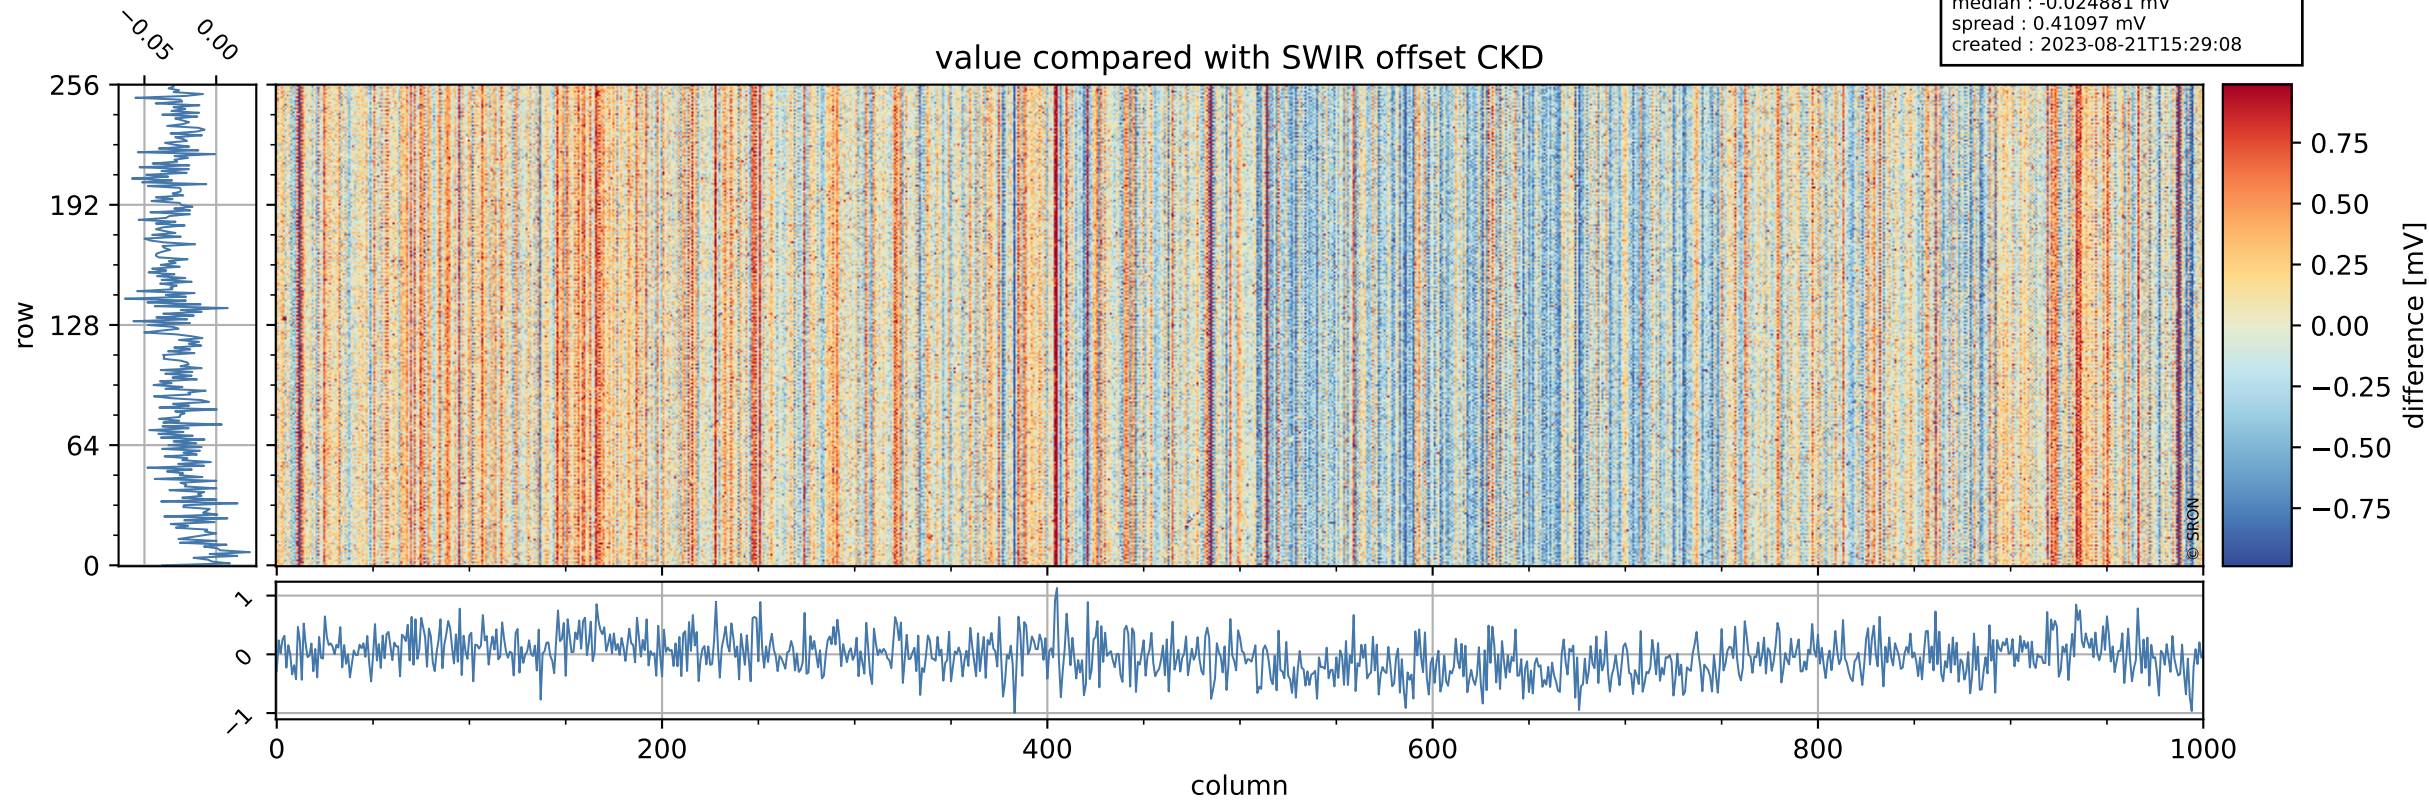

Tropomi SWIR offset (official)

orbits : 20 in [28102, 28147]
coverage : 2023-03-17 / 2023-03-20
median : 0.52599 V
spread : 0.035908 V
created : 2023-08-21T15:29:08

value detector map

Tropomi SWIR offset (official)

orbits : 20 in [28102, 28147]
coverage : 2023-03-17 / 2023-03-20
median : 28.152 μV
spread : 14.345 μV
created : 2023-08-21T15:29:08

Tropomi SWIR offset (official)

orbits : 20 in [28102, 28147]
coverage : 2023-03-17 / 2023-03-20
median : -0.024881 mV
spread : 0.41097 mV
created : 2023-08-21T15:29:08

value compared with SWIR offset CKD

Tropomi SWIR offset (official) ground-tracks of Sentinel-5P

orbits : 20 in [28102, 28147]
coverage : 2023-03-17 / 2023-03-20
created : 2023-08-21T15:29:09

Tropomi SWIR offset (official)

orbits : [2827, 28147]
coverage : 2018-04-30 / 2023-03-20
created : 2023-08-21T15:29:09

trend of detector median & temperatures