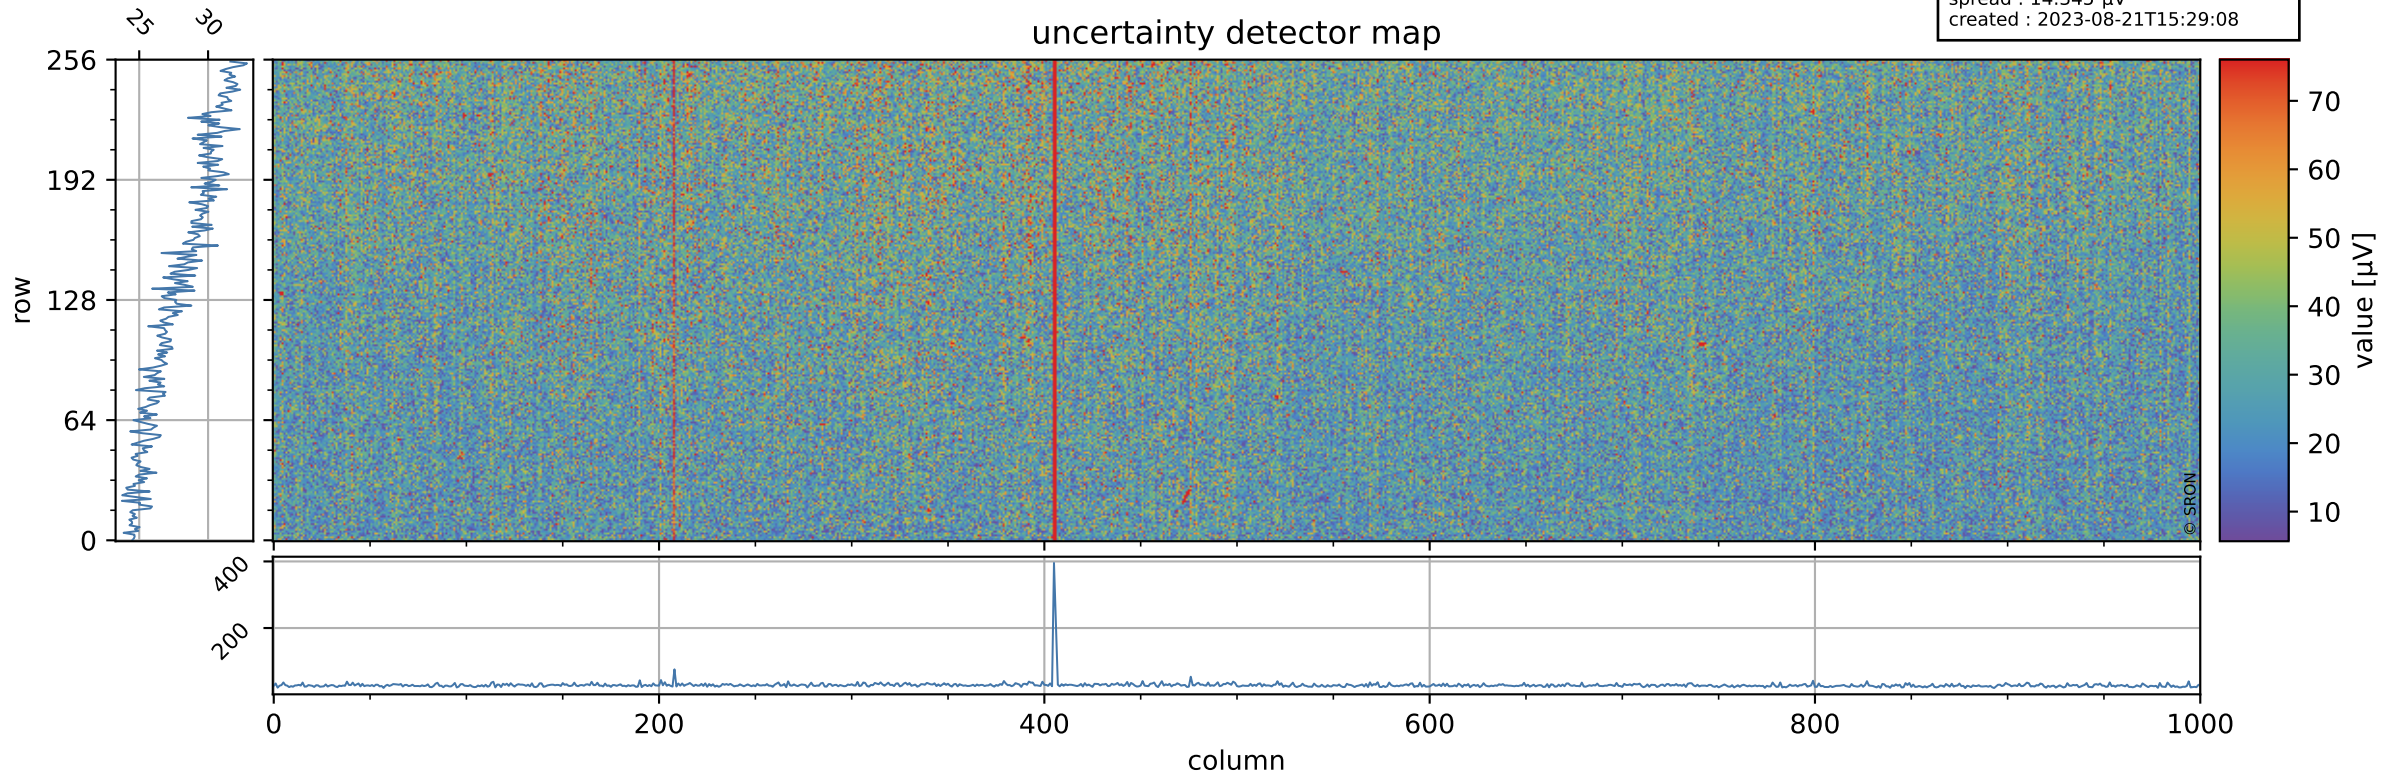

Tropomi SWIR offset (official)

orbits : 20 in [28102, 28147]
coverage : 2023-03-17 / 2023-03-20
median : 0.52599 V
spread : 0.035908 V
created : 2023-08-21T15:29:08

value detector map

Tropomi SWIR offset (official)

orbits : 20 in [28102, 28147]
coverage : 2023-03-17 / 2023-03-20
median : 28.152 μV
spread : 14.345 μV
created : 2023-08-21T15:29:08

Tropomi SWIR offset (official)

orbits : 20 in [28102, 28147]
coverage : 2023-03-17 / 2023-03-20
median : -0.024881 mV
spread : 0.41097 mV
created : 2023-08-21T15:29:08

value compared with SWIR offset CKD

Tropomi SWIR offset (official) ground-tracks of Sentinel-5P

orbits : 20 in [28102, 28147]
coverage : 2023-03-17 / 2023-03-20
created : 2023-08-21T15:29:09

Tropomi SWIR offset (official)

orbits : [2827, 28147]
coverage : 2018-04-30 / 2023-03-20
created : 2023-08-21T15:29:09

trend of detector median & temperatures