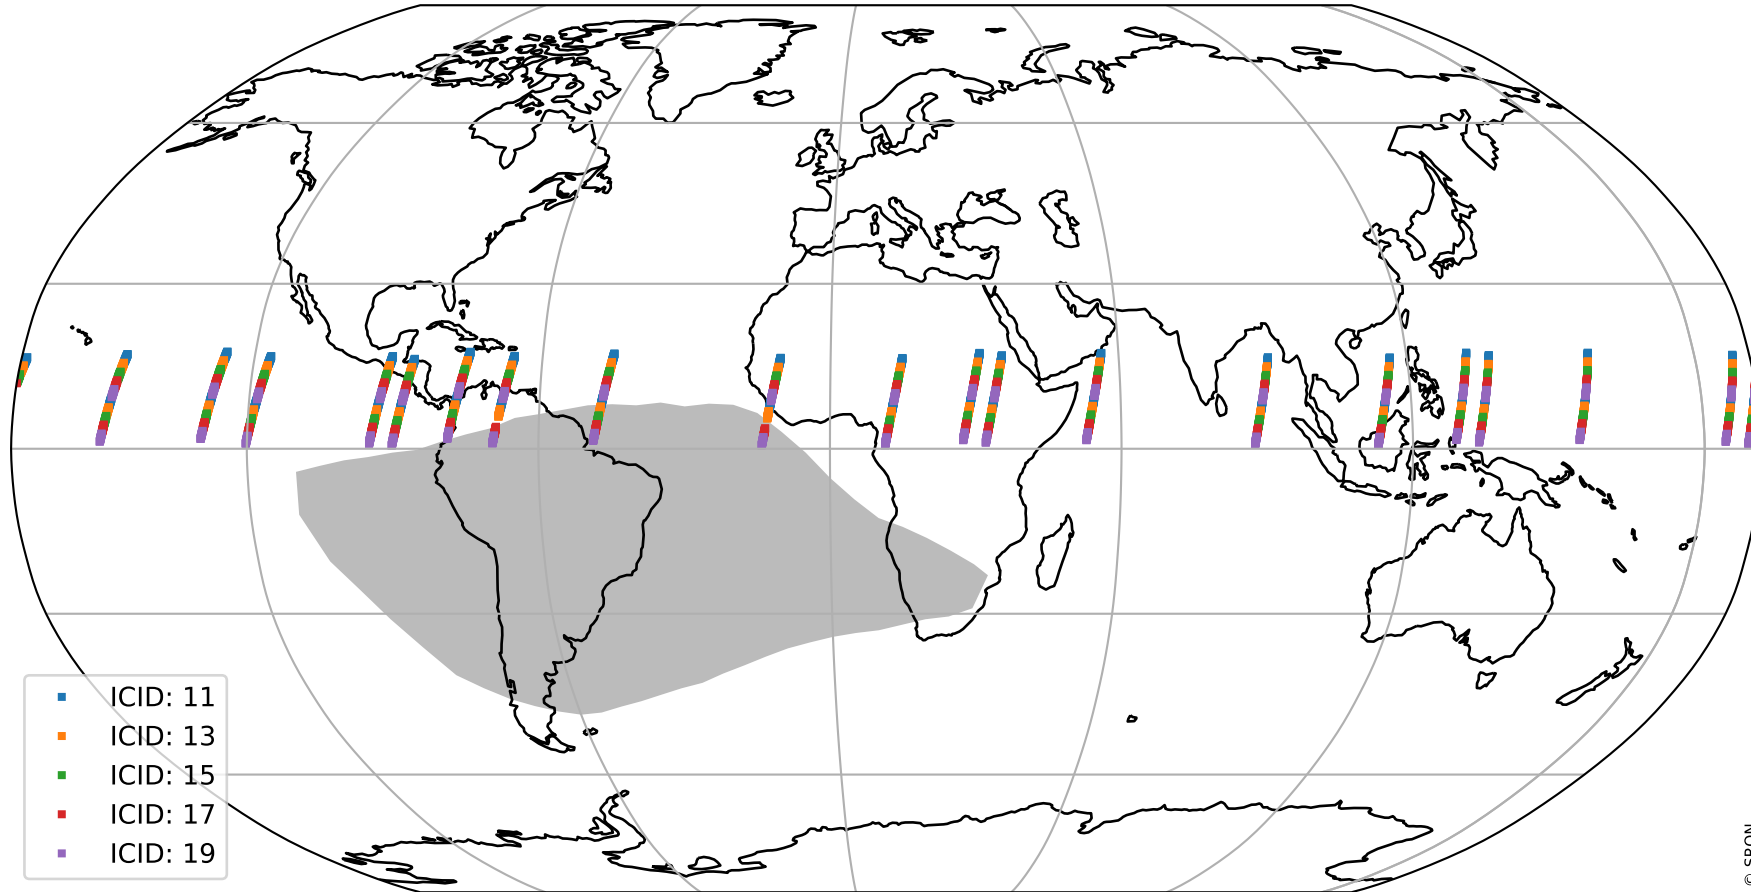

Tropomi SWIR offset (official)

orbits : 20 in [28102, 28147]
coverage : 2023-03-17 / 2023-03-20
median : 0.52599 V
spread : 0.035908 V
created : 2023-08-21T15:29:08

value detector map

Tropomi SWIR offset (official)

orbits : 20 in [28102, 28147]
coverage : 2023-03-17 / 2023-03-20
median : 28.152 μV
spread : 14.345 μV
created : 2023-08-21T15:29:08

Tropomi SWIR offset (official)

orbits : 20 in [28102, 28147]
coverage : 2023-03-17 / 2023-03-20
median : -0.024881 mV
spread : 0.41097 mV
created : 2023-08-21T15:29:08

value compared with SWIR offset CKD

Tropomi SWIR offset (official) ground-tracks of Sentinel-5P

orbits : 20 in [28102, 28147]
coverage : 2023-03-17 / 2023-03-20
created : 2023-08-21T15:29:09

Tropomi SWIR offset (official)

orbits : [2827, 28147]
coverage : 2018-04-30 / 2023-03-20
created : 2023-08-21T15:29:09

trend of detector median & temperatures