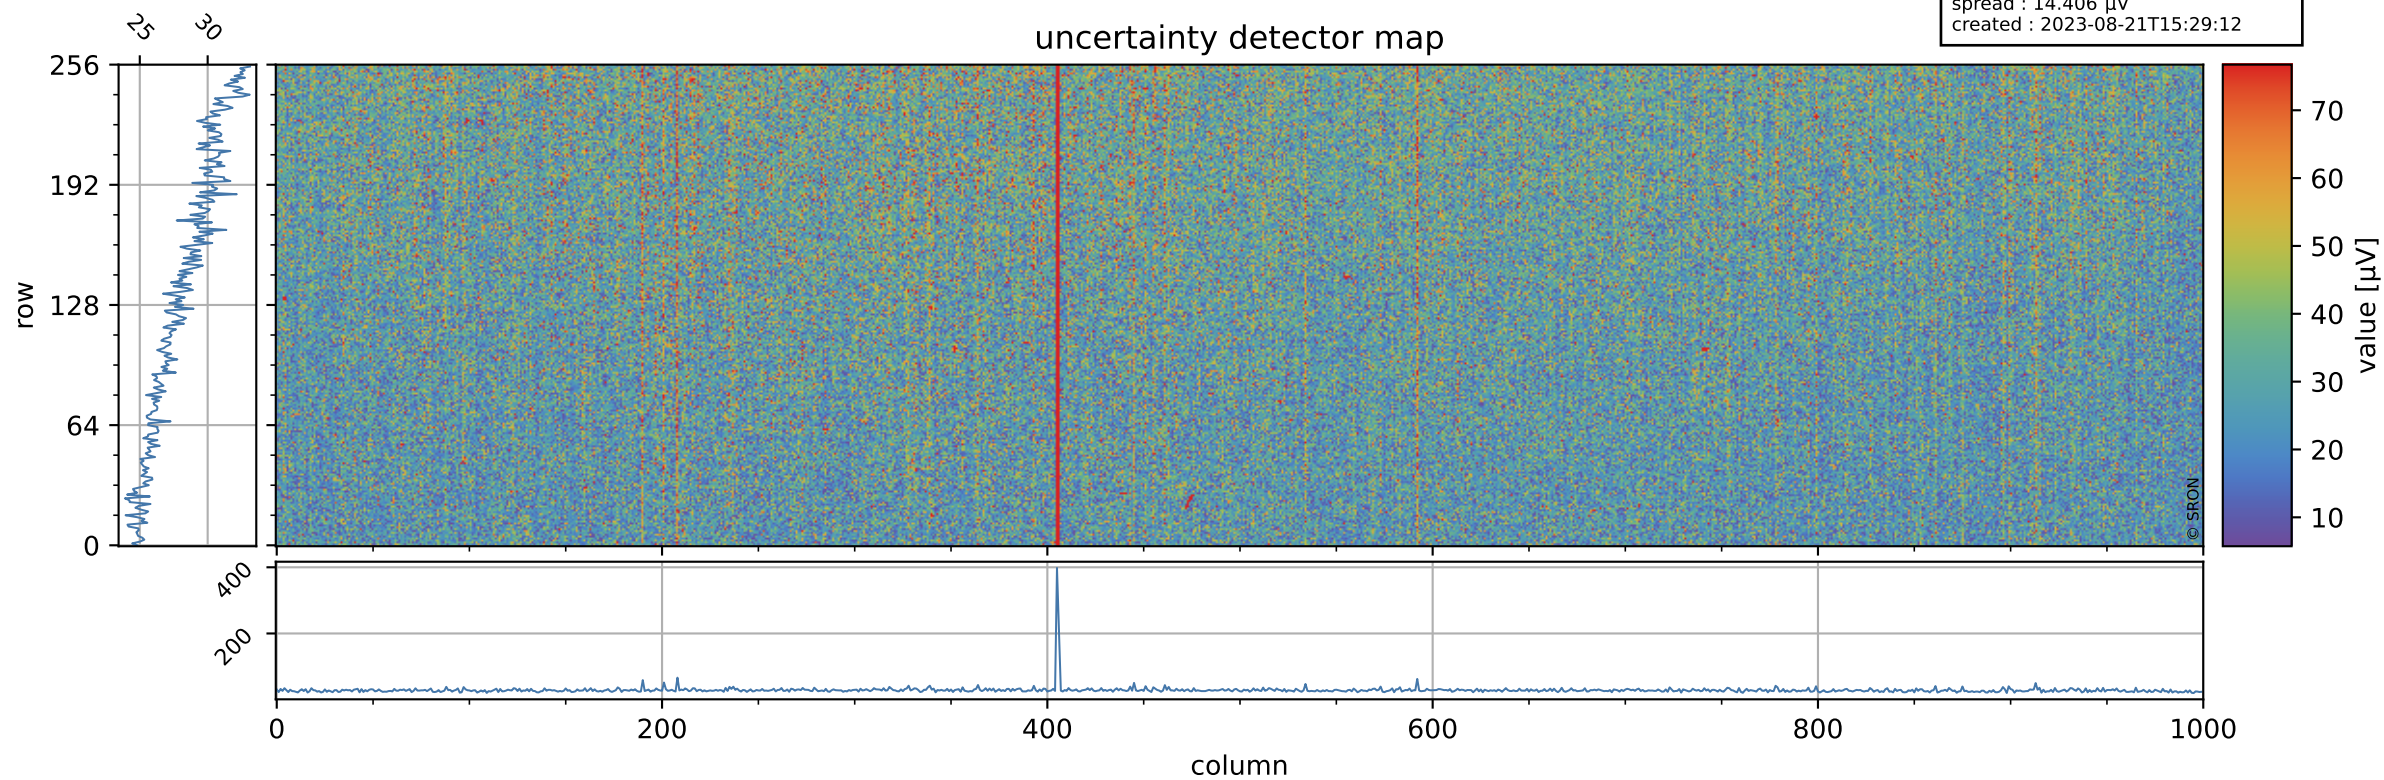

Tropomi SWIR offset (official)

orbits : 20 in [28132, 28177]
coverage : 2023-03-19 / 2023-03-22
median : 0.526 V
spread : 0.035907 V
created : 2023-08-21T15:29:12

value detector map

Tropomi SWIR offset (official)

orbits : 20 in [28132, 28177]
coverage : 2023-03-19 / 2023-03-22
median : 28.361 μV
spread : 14.406 μV
created : 2023-08-21T15:29:12

Tropomi SWIR offset (official)

orbits : 20 in [28132, 28177]
coverage : 2023-03-19 / 2023-03-22
median : -0.012261 mV
spread : 0.41376 mV
created : 2023-08-21T15:29:13

value compared with SWIR offset CKD

Tropomi SWIR offset (official) ground-tracks of Sentinel-5P

orbits : 20 in [28132, 28177]
coverage : 2023-03-19 / 2023-03-22
created : 2023-08-21T15:29:13

Tropomi SWIR offset (official)

orbits : [2827, 28177]
coverage : 2018-04-30 / 2023-03-22
created : 2023-08-21T15:29:13

trend of detector median & temperatures