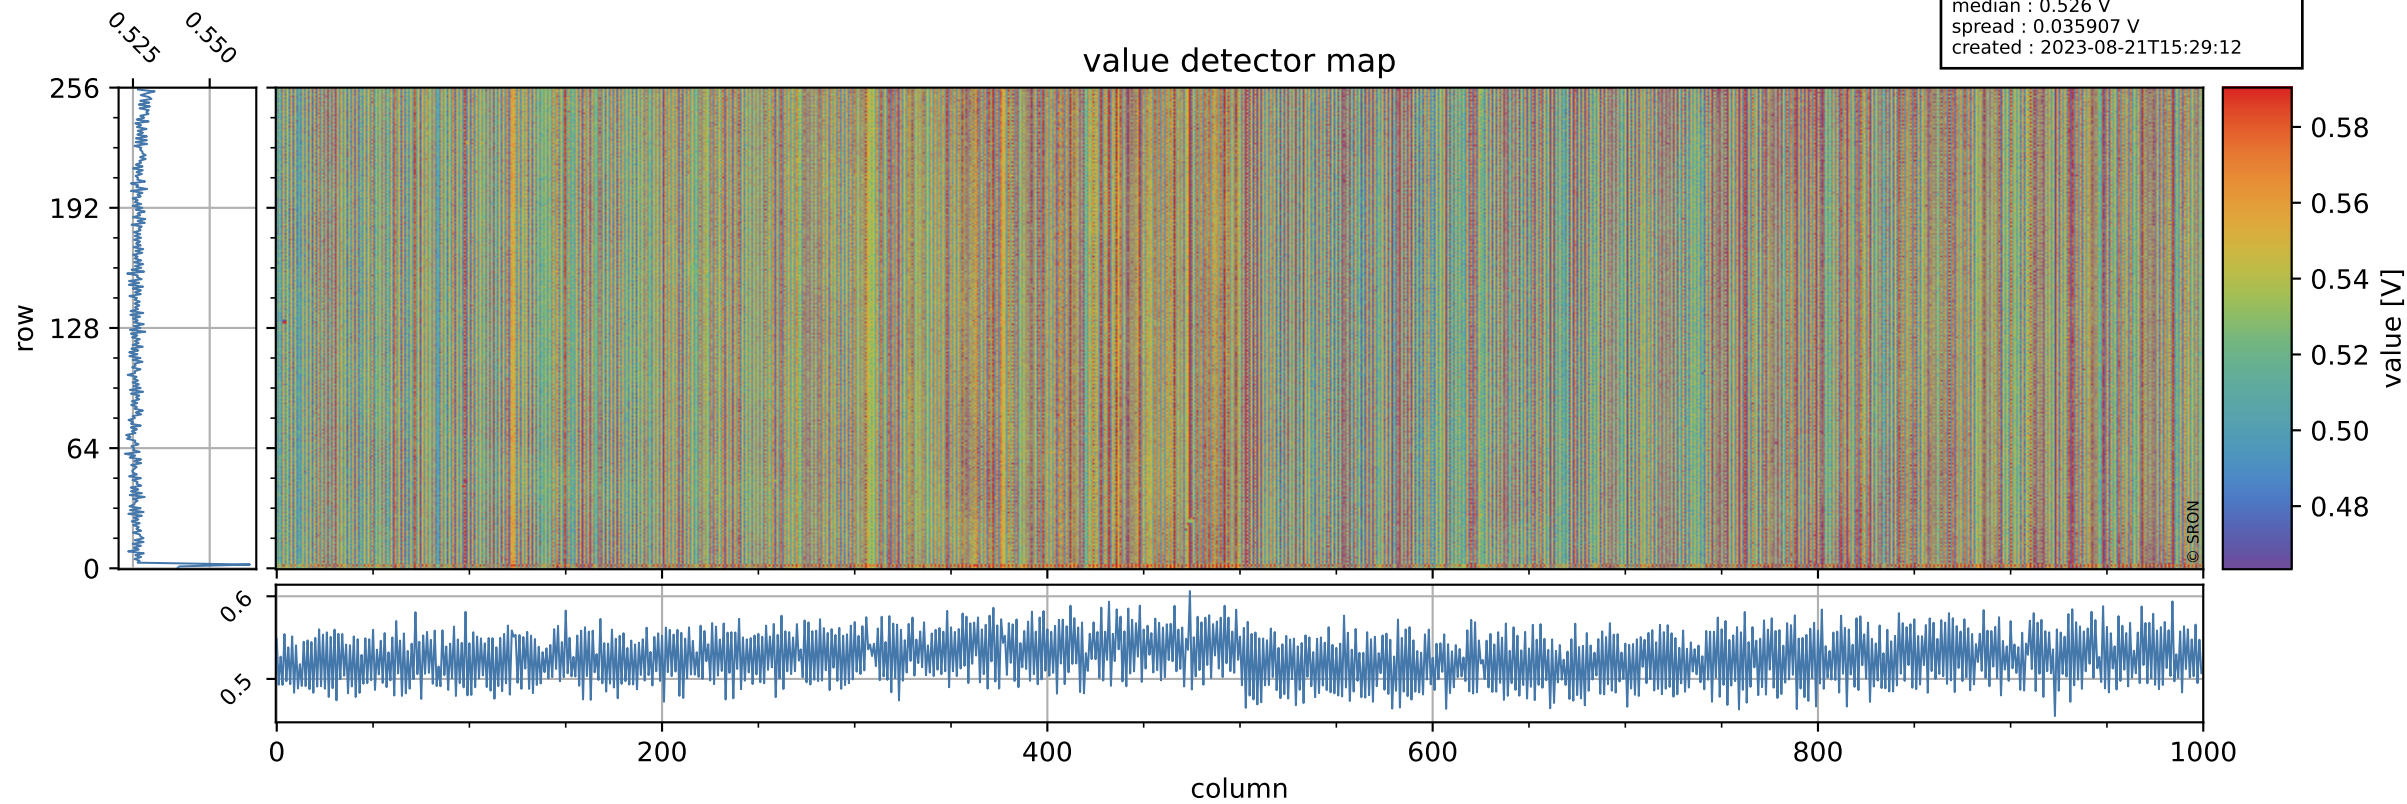

Tropomi SWIR offset (official)

orbits : 20 in [28132, 28177]
coverage : 2023-03-19 / 2023-03-22
median : 0.526 V
spread : 0.035907 V
created : 2023-08-21T15:29:12

value detector map

Tropomi SWIR offset (official)

orbits : 20 in [28132, 28177]
coverage : 2023-03-19 / 2023-03-22
median : 28.361 μV
spread : 14.406 μV
created : 2023-08-21T15:29:12

Tropomi SWIR offset (official)

orbits : 20 in [28132, 28177]
coverage : 2023-03-19 / 2023-03-22
median : -0.012261 mV
spread : 0.41376 mV
created : 2023-08-21T15:29:13

value compared with SWIR offset CKD

Tropomi SWIR offset (official) ground-tracks of Sentinel-5P

orbits : 20 in [28132, 28177]
coverage : 2023-03-19 / 2023-03-22
created : 2023-08-21T15:29:13

Tropomi SWIR offset (official)

orbits : [2827, 28177]
coverage : 2018-04-30 / 2023-03-22
created : 2023-08-21T15:29:13

trend of detector median & temperatures