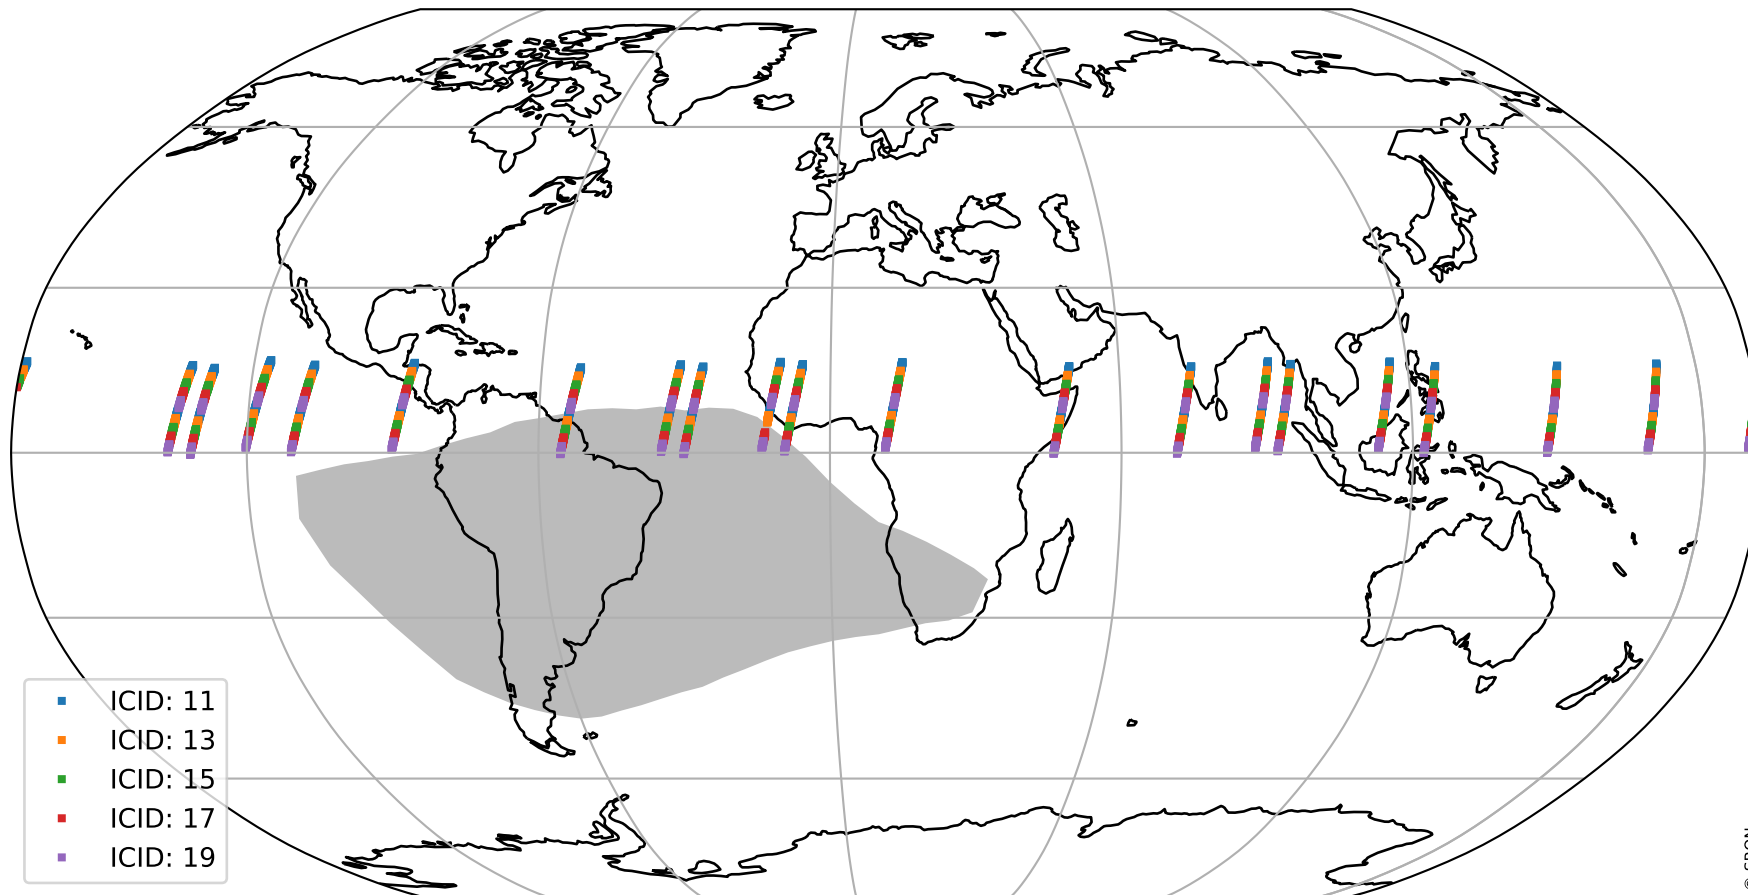

Tropomi SWIR offset (official)

orbits : 20 in [28132, 28177]
coverage : 2023-03-19 / 2023-03-22
median : 0.526 V
spread : 0.035907 V
created : 2023-08-21T15:29:12

value detector map

Tropomi SWIR offset (official)

orbits : 20 in [28132, 28177]
coverage : 2023-03-19 / 2023-03-22
median : 28.361 μV
spread : 14.406 μV
created : 2023-08-21T15:29:12

Tropomi SWIR offset (official)

orbits : 20 in [28132, 28177]
coverage : 2023-03-19 / 2023-03-22
median : -0.012261 mV
spread : 0.41376 mV
created : 2023-08-21T15:29:13

value compared with SWIR offset CKD

Tropomi SWIR offset (official) ground-tracks of Sentinel-5P

orbits : 20 in [28132, 28177]
coverage : 2023-03-19 / 2023-03-22
created : 2023-08-21T15:29:13

Tropomi SWIR offset (official)

orbits : [2827, 28177]
coverage : 2018-04-30 / 2023-03-22
created : 2023-08-21T15:29:13

trend of detector median & temperatures