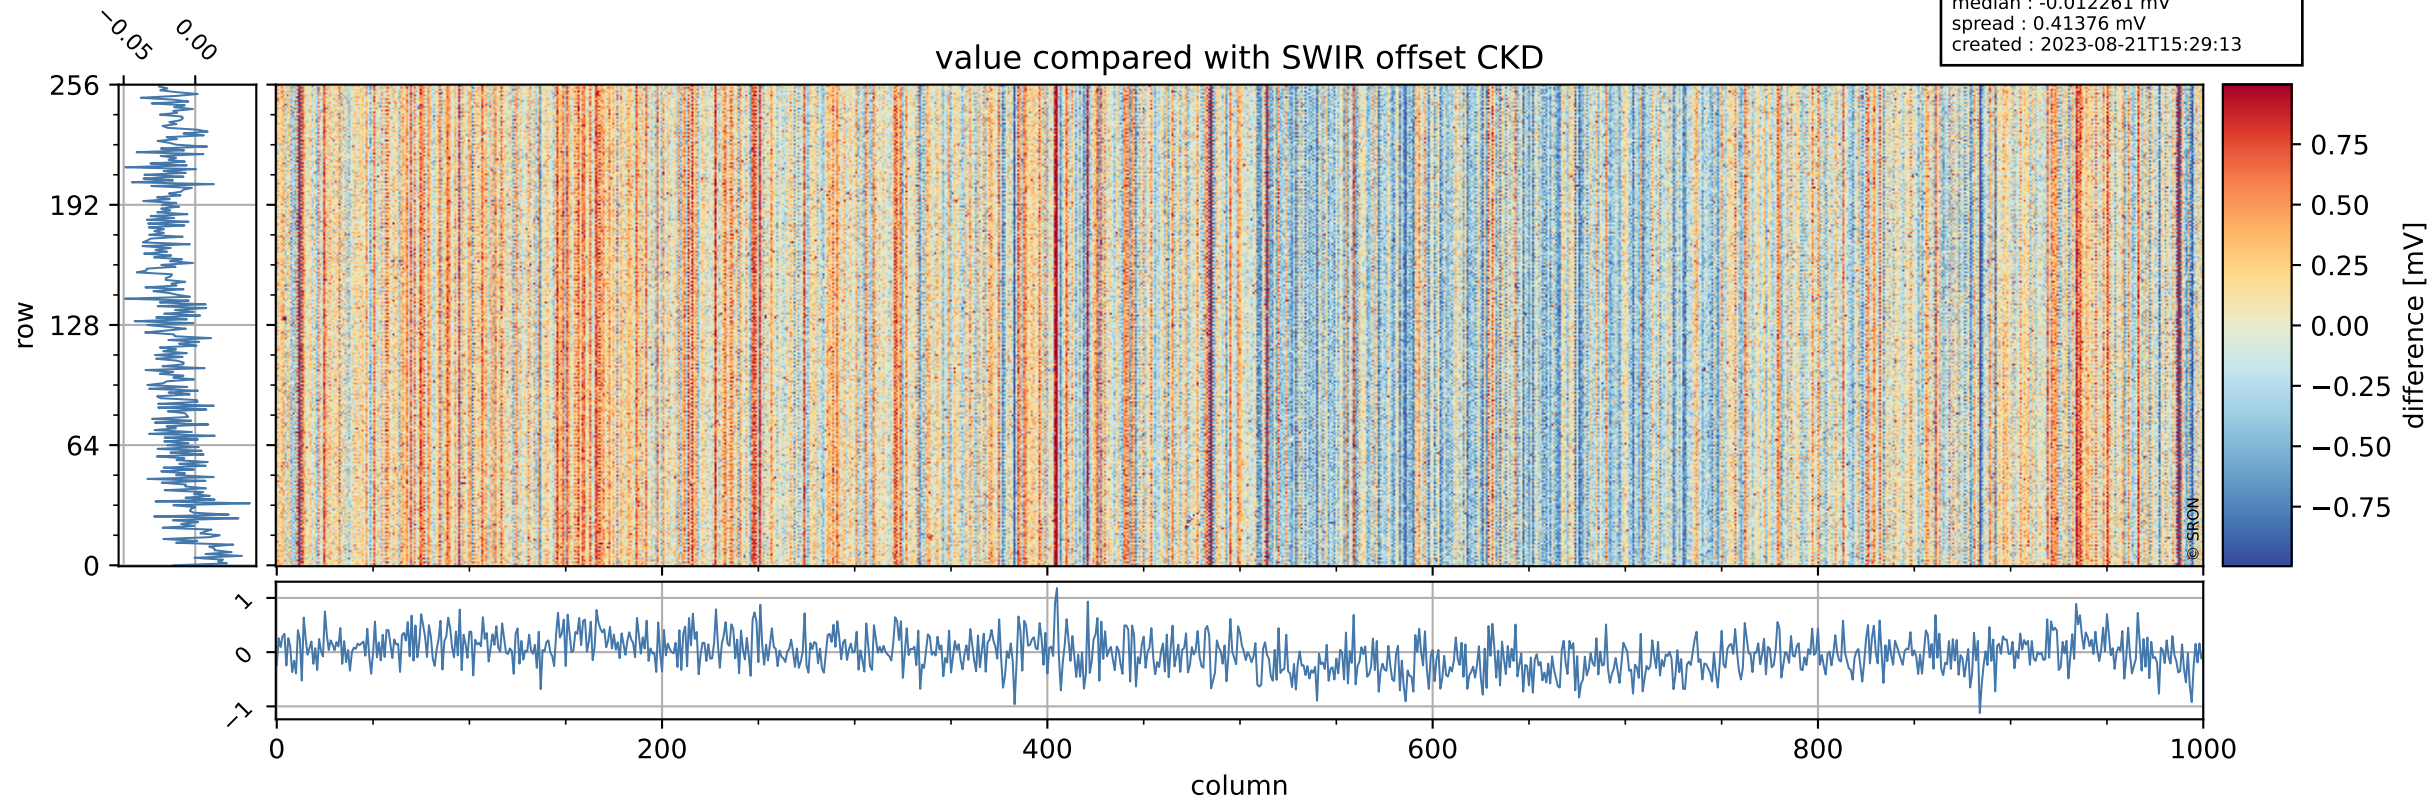

Tropomi SWIR offset (official)

orbits : 20 in [28132, 28177]
coverage : 2023-03-19 / 2023-03-22
median : 0.526 V
spread : 0.035907 V
created : 2023-08-21T15:29:12

value detector map

Tropomi SWIR offset (official)

orbits : 20 in [28132, 28177]
coverage : 2023-03-19 / 2023-03-22
median : 28.361 μV
spread : 14.406 μV
created : 2023-08-21T15:29:12

Tropomi SWIR offset (official)

orbits : 20 in [28132, 28177]
coverage : 2023-03-19 / 2023-03-22
median : -0.012261 mV
spread : 0.41376 mV
created : 2023-08-21T15:29:13

value compared with SWIR offset CKD

Tropomi SWIR offset (official) ground-tracks of Sentinel-5P

orbits : 20 in [28132, 28177]
coverage : 2023-03-19 / 2023-03-22
created : 2023-08-21T15:29:13

Tropomi SWIR offset (official)

orbits : [2827, 28177]
coverage : 2018-04-30 / 2023-03-22
created : 2023-08-21T15:29:13

trend of detector median & temperatures