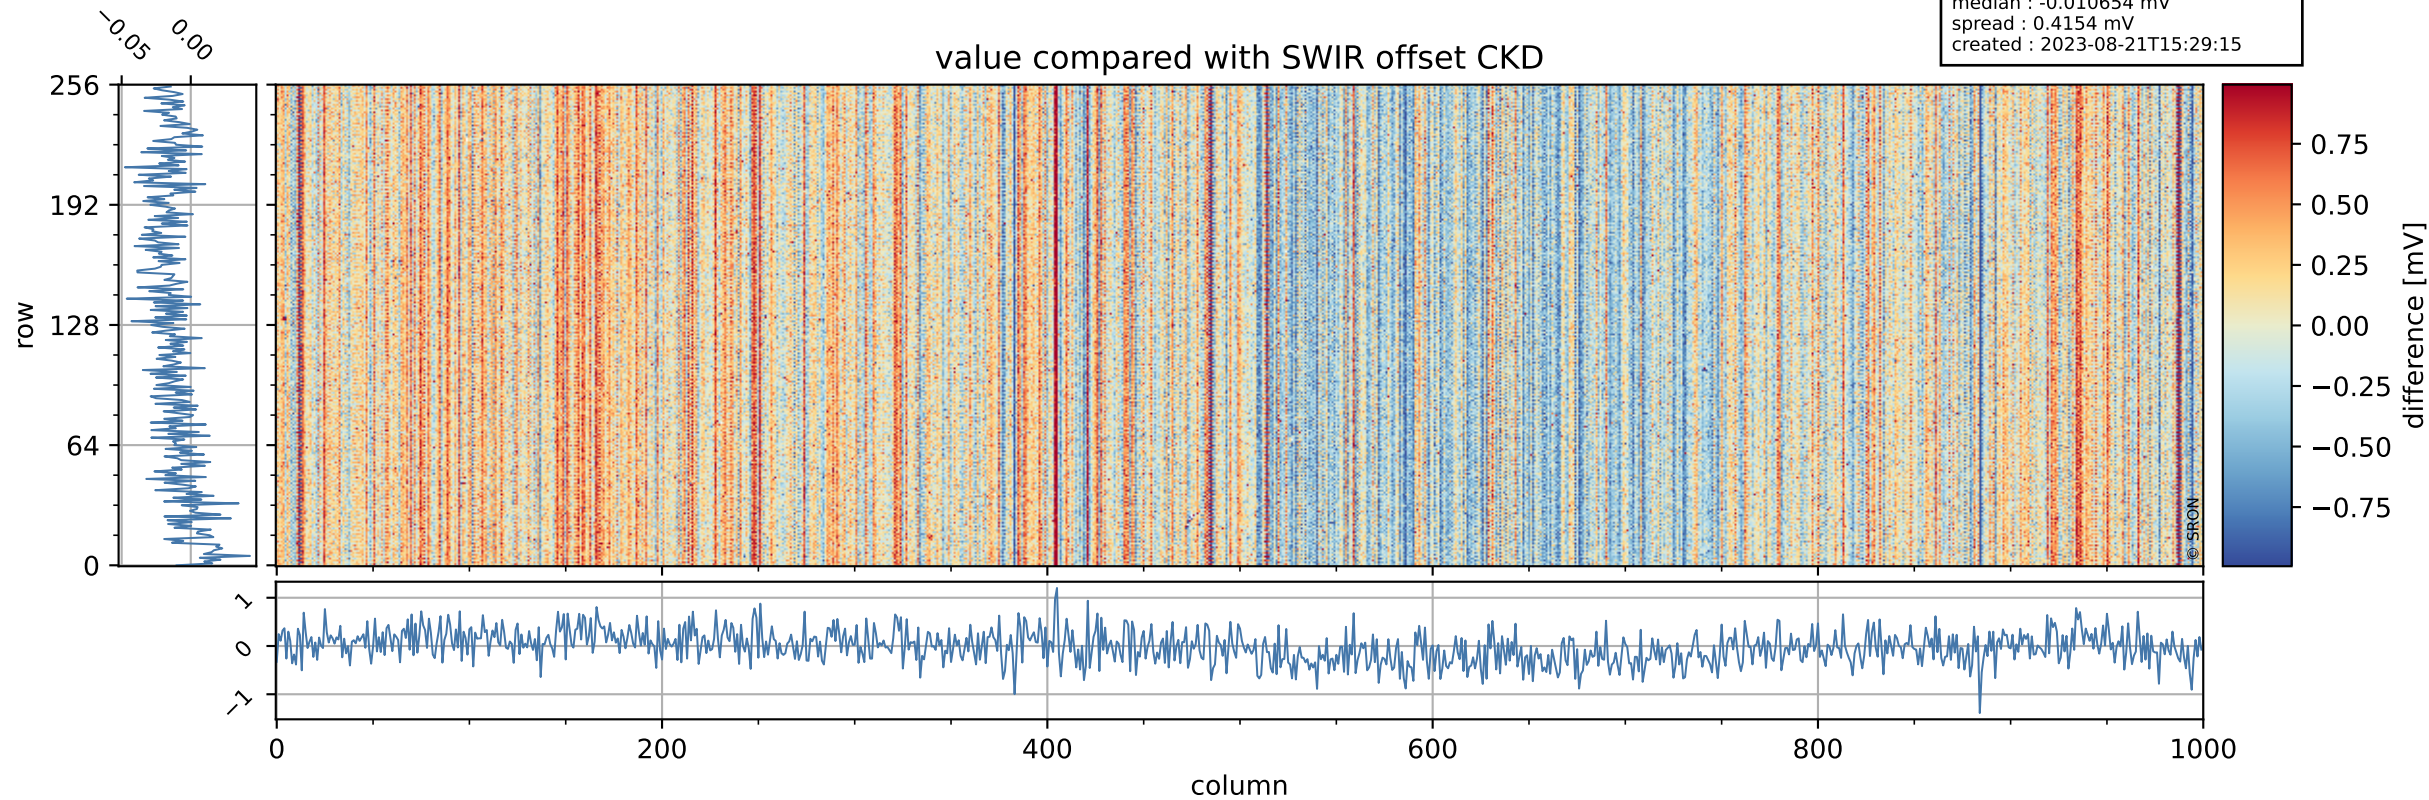

Tropomi SWIR offset (official)

orbits : 19 in [28147, 28192]
coverage : 2023-03-20 / 2023-03-23
median : 0.52601 V
spread : 0.035907 V
created : 2023-08-21T15:29:14

value detector map

Tropomi SWIR offset (official)

orbits : 19 in [28147, 28192]
coverage : 2023-03-20 / 2023-03-23
median : 29.48 μV
spread : 14.828 μV
created : 2023-08-21T15:29:15

Tropomi SWIR offset (official)

orbits : 19 in [28147, 28192]
coverage : 2023-03-20 / 2023-03-23
median : -0.010654 mV
spread : 0.4154 mV
created : 2023-08-21T15:29:15

value compared with SWIR offset CKD

Tropomi SWIR offset (official) ground-tracks of Sentinel-5P

orbits : 19 in [28147, 28192]
coverage : 2023-03-20 / 2023-03-23
created : 2023-08-21T15:29:15

Tropomi SWIR offset (official)

orbits : [2827, 28192]
coverage : 2018-04-30 / 2023-03-23
created : 2023-08-21T15:29:16

trend of detector median & temperatures