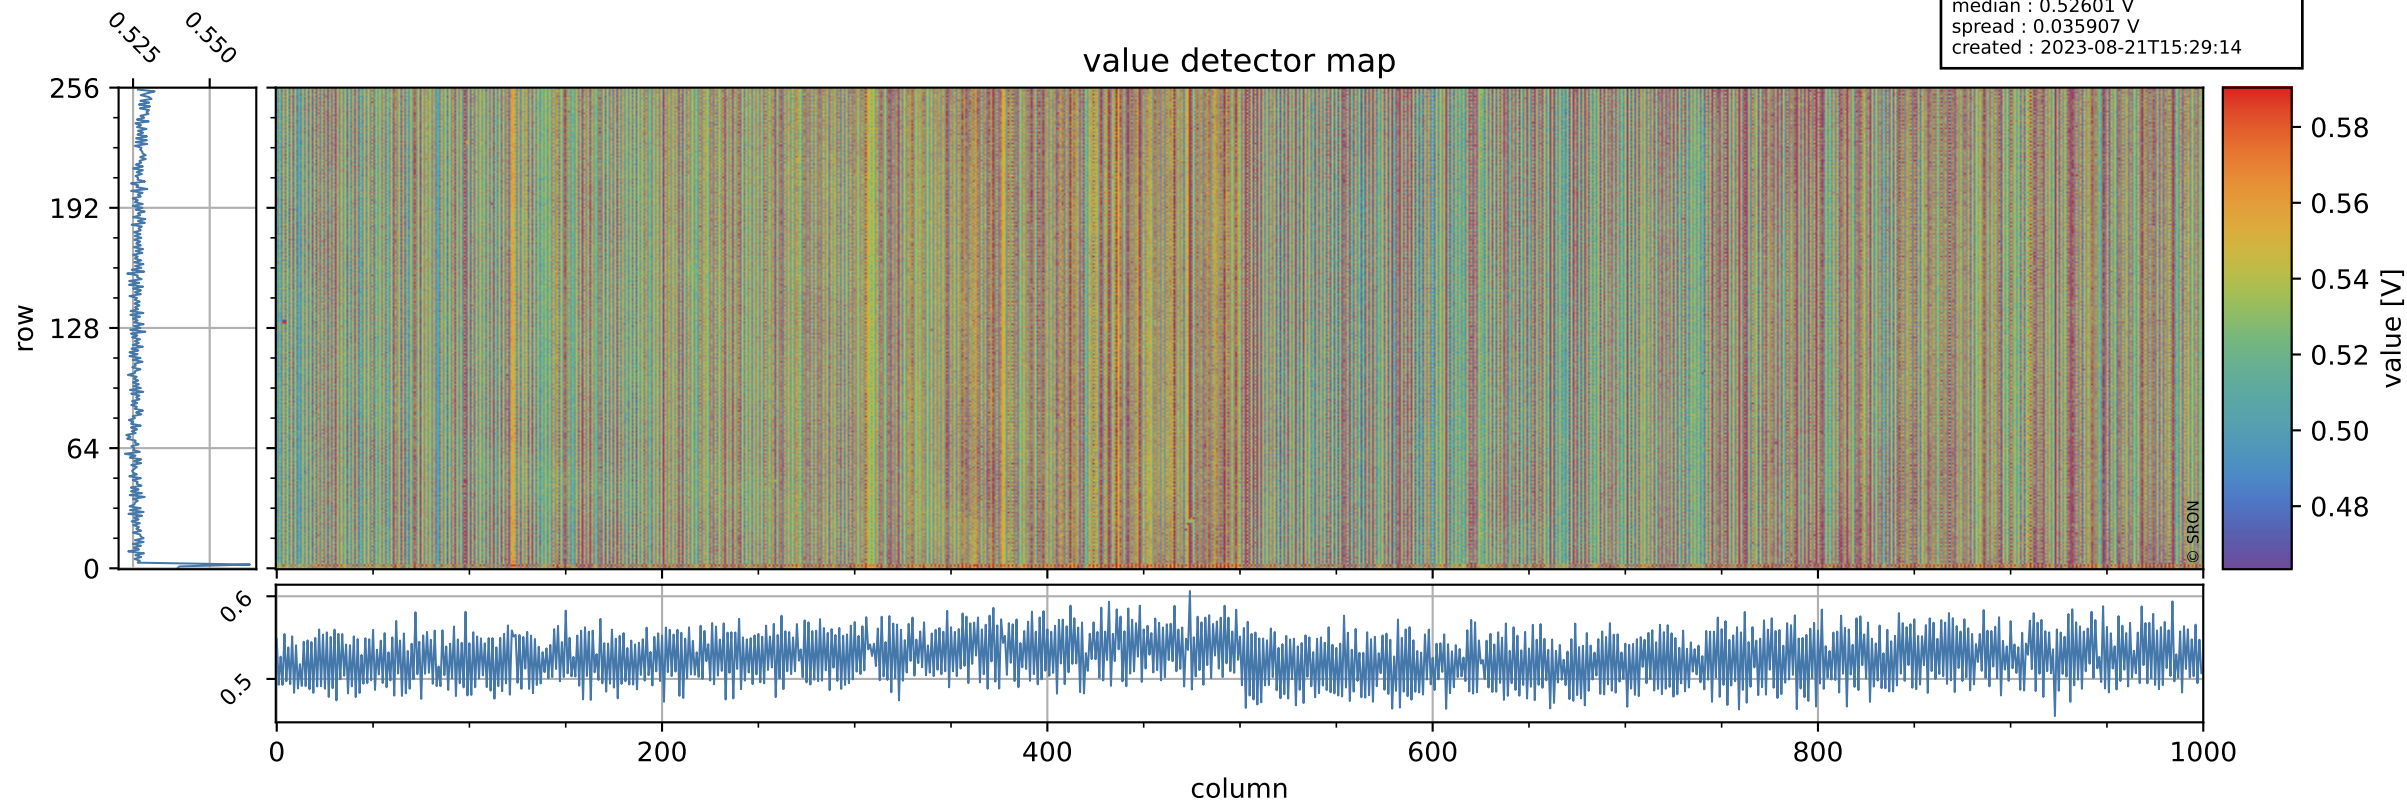

Tropomi SWIR offset (official)

orbits : 19 in [28147, 28192]
coverage : 2023-03-20 / 2023-03-23
median : 0.52601 V
spread : 0.035907 V
created : 2023-08-21T15:29:14

value detector map

Tropomi SWIR offset (official)

orbits : 19 in [28147, 28192]
coverage : 2023-03-20 / 2023-03-23
median : 29.48 μV
spread : 14.828 μV
created : 2023-08-21T15:29:15

Tropomi SWIR offset (official)

orbits : 19 in [28147, 28192]
coverage : 2023-03-20 / 2023-03-23
median : -0.010654 mV
spread : 0.4154 mV
created : 2023-08-21T15:29:15

value compared with SWIR offset CKD

Tropomi SWIR offset (official) ground-tracks of Sentinel-5P

orbits : 19 in [28147, 28192]
coverage : 2023-03-20 / 2023-03-23
created : 2023-08-21T15:29:15

Tropomi SWIR offset (official)

orbits : [2827, 28192]
coverage : 2018-04-30 / 2023-03-23
created : 2023-08-21T15:29:16

trend of detector median & temperatures