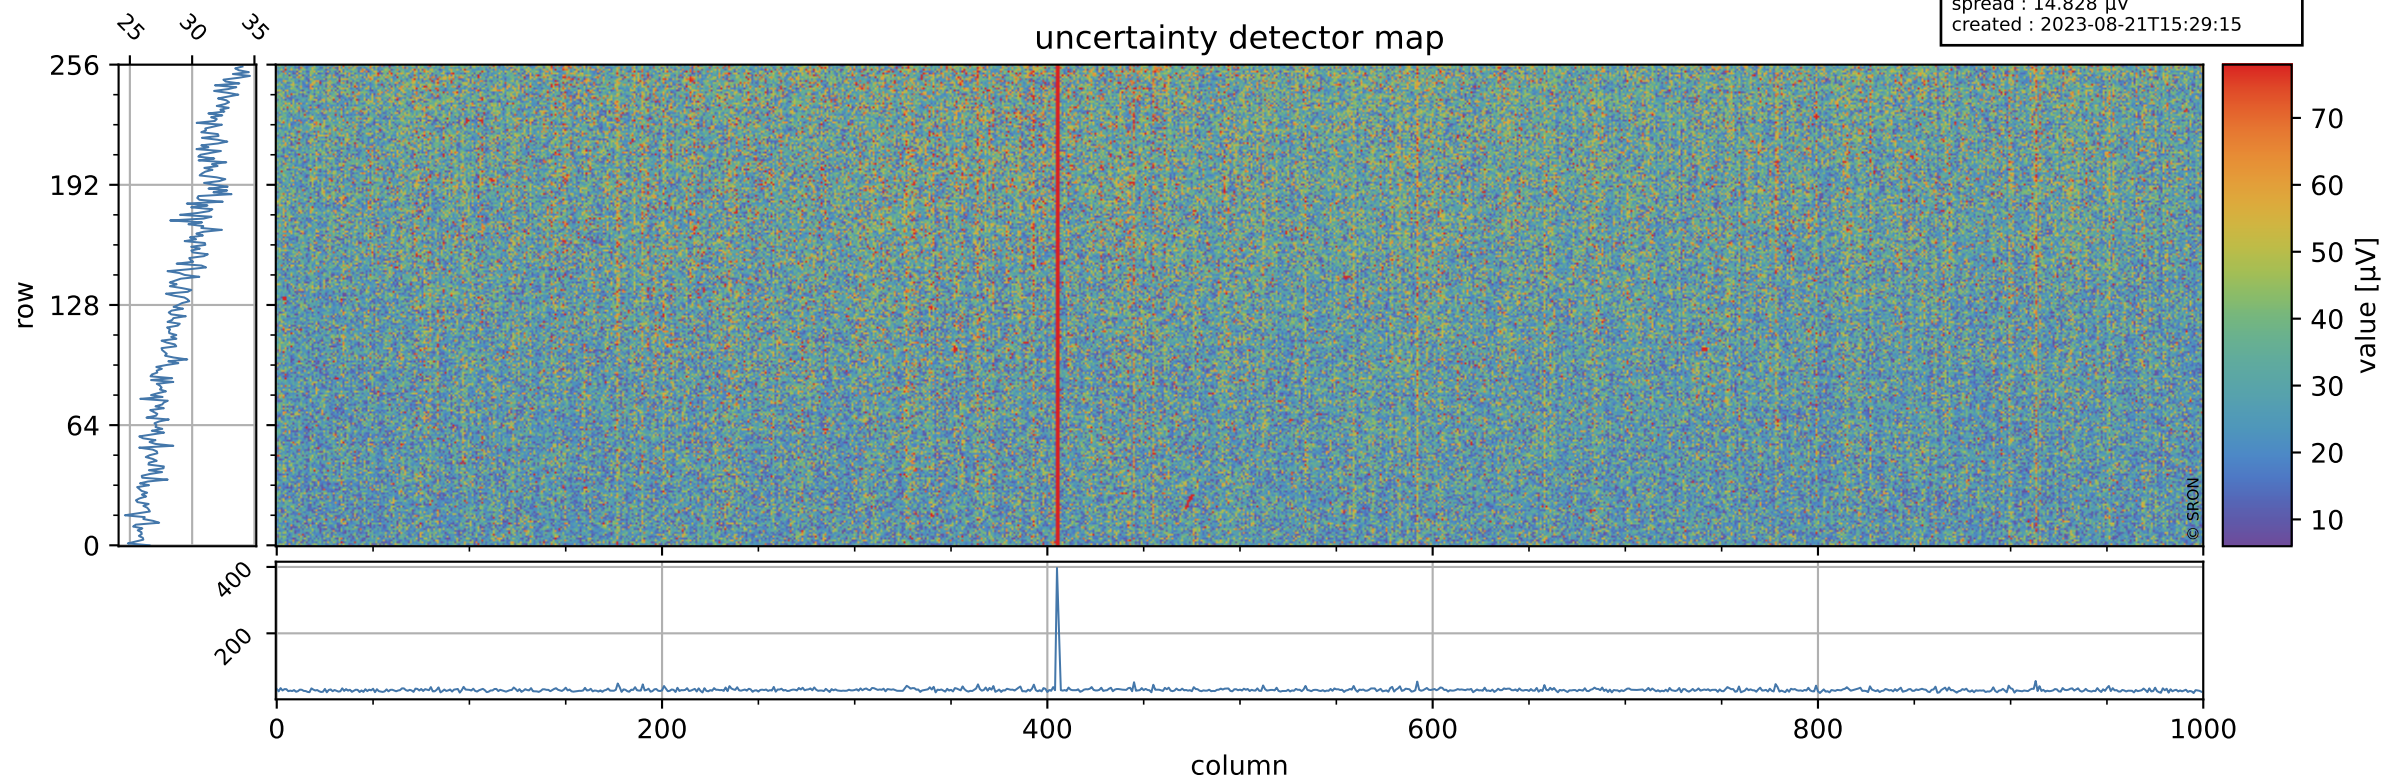

Tropomi SWIR offset (official)

orbits : 19 in [28147, 28192]
coverage : 2023-03-20 / 2023-03-23
median : 0.52601 V
spread : 0.035907 V
created : 2023-08-21T15:29:14

value detector map

Tropomi SWIR offset (official)

orbits : 19 in [28147, 28192]
coverage : 2023-03-20 / 2023-03-23
median : 29.48 μV
spread : 14.828 μV
created : 2023-08-21T15:29:15

Tropomi SWIR offset (official)

orbits : 19 in [28147, 28192]
coverage : 2023-03-20 / 2023-03-23
median : -0.010654 mV
spread : 0.4154 mV
created : 2023-08-21T15:29:15

value compared with SWIR offset CKD

Tropomi SWIR offset (official) ground-tracks of Sentinel-5P

orbits : 19 in [28147, 28192]
coverage : 2023-03-20 / 2023-03-23
created : 2023-08-21T15:29:15

Tropomi SWIR offset (official)

orbits : [2827, 28192]
coverage : 2018-04-30 / 2023-03-23
created : 2023-08-21T15:29:16

trend of detector median & temperatures