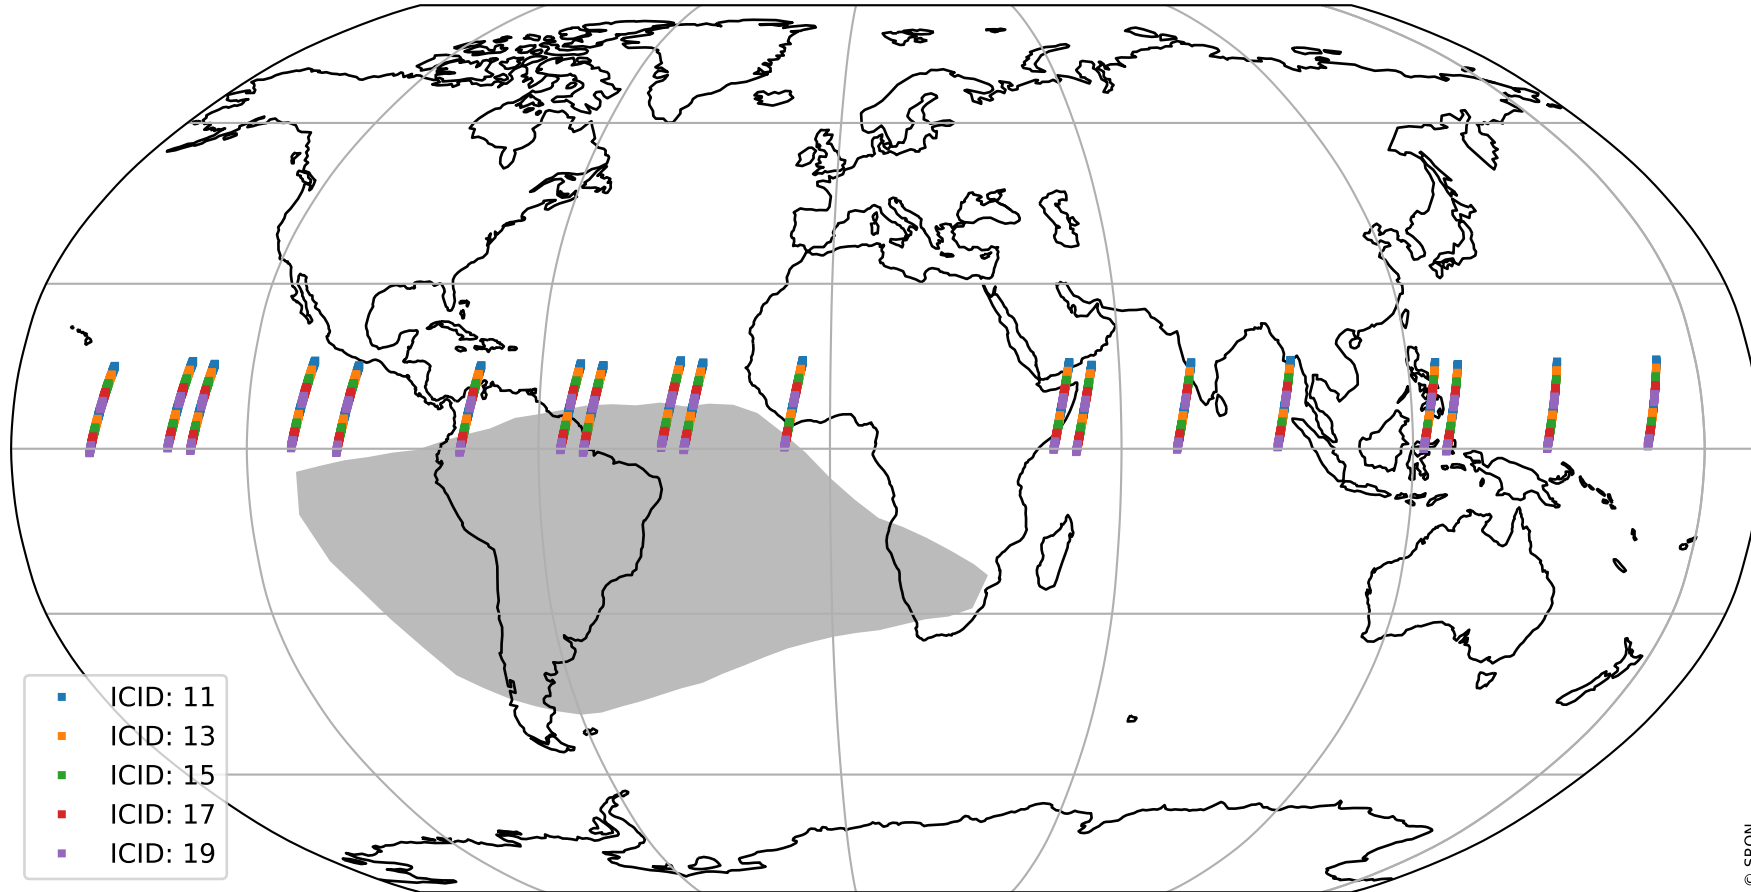

Tropomi SWIR offset (official)

orbits : 19 in [28147, 28192]
coverage : 2023-03-20 / 2023-03-23
median : 0.52601 V
spread : 0.035907 V
created : 2023-08-21T15:29:14

value detector map

Tropomi SWIR offset (official)

orbits : 19 in [28147, 28192]
coverage : 2023-03-20 / 2023-03-23
median : 29.48 μV
spread : 14.828 μV
created : 2023-08-21T15:29:15

Tropomi SWIR offset (official)

orbits : 19 in [28147, 28192]
coverage : 2023-03-20 / 2023-03-23
median : -0.010654 mV
spread : 0.4154 mV
created : 2023-08-21T15:29:15

value compared with SWIR offset CKD

Tropomi SWIR offset (official) ground-tracks of Sentinel-5P

orbits : 19 in [28147, 28192]
coverage : 2023-03-20 / 2023-03-23
created : 2023-08-21T15:29:15

Tropomi SWIR offset (official)

orbits : [2827, 28192]
coverage : 2018-04-30 / 2023-03-23
created : 2023-08-21T15:29:16

trend of detector median & temperatures