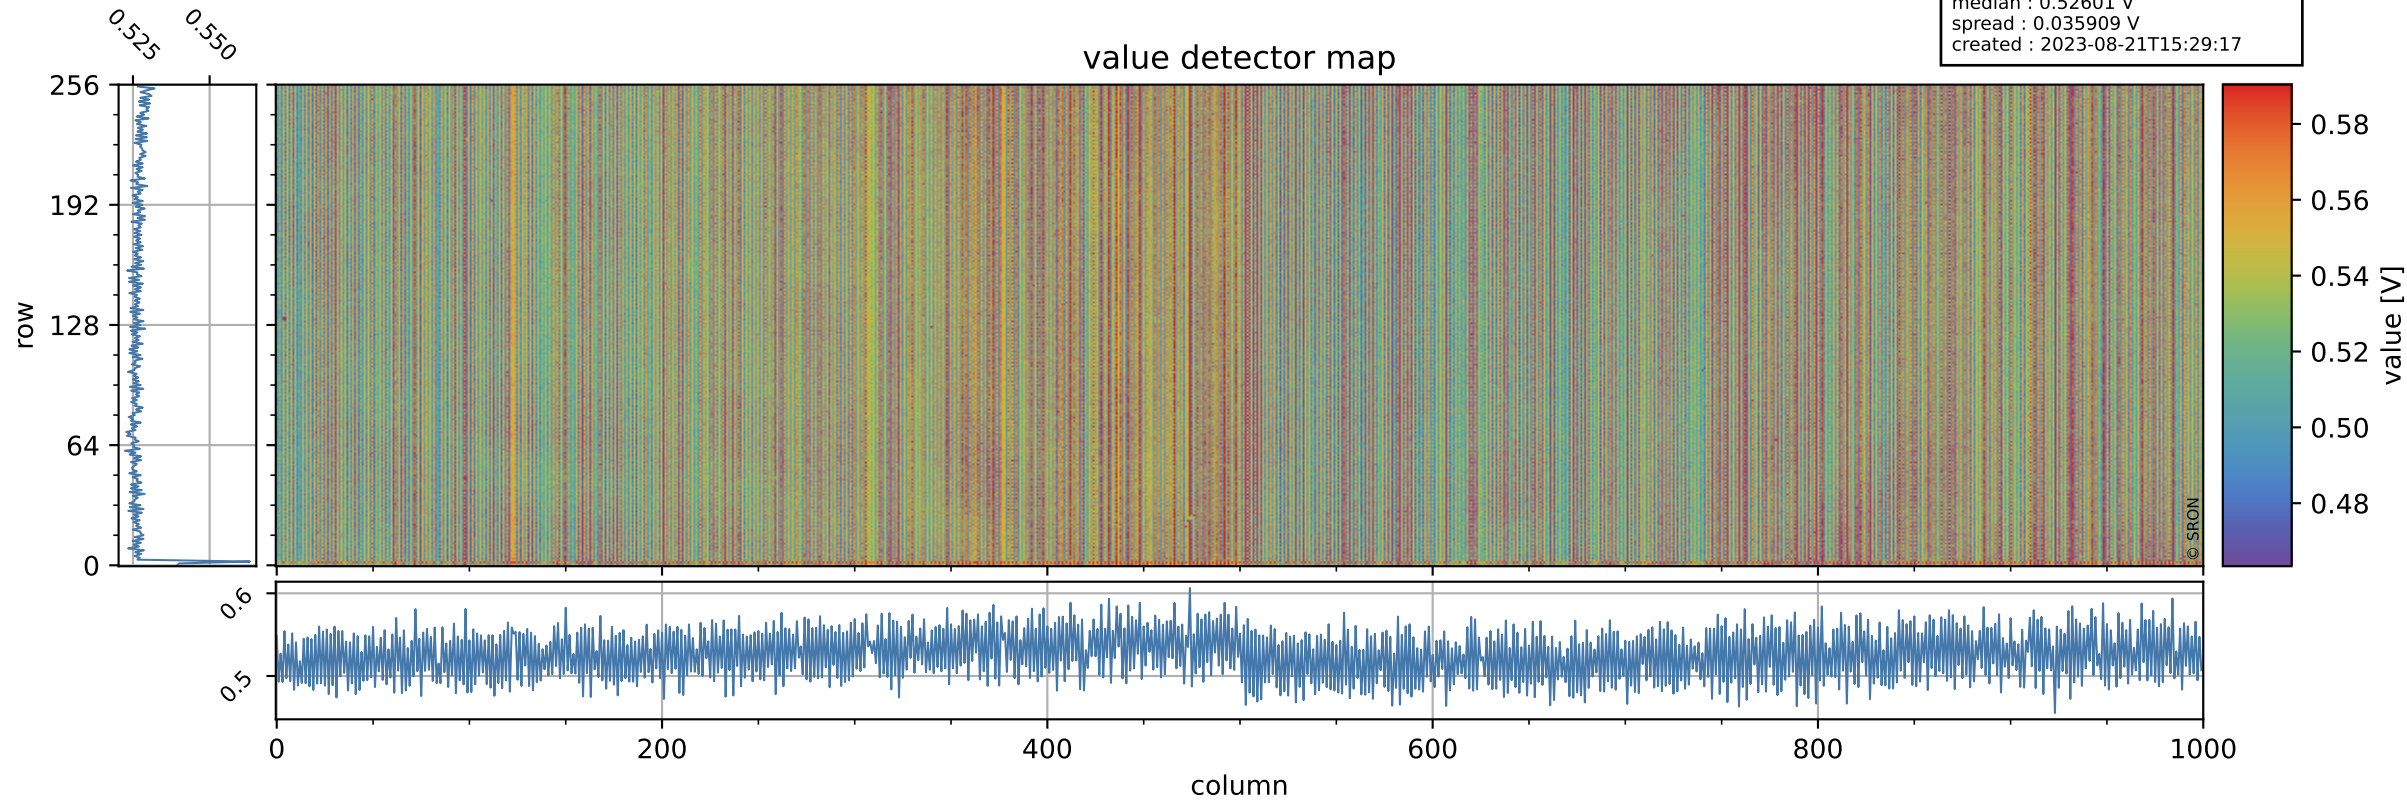

Tropomi SWIR offset (official)

orbits : 20 in [28162, 28207]
coverage : 2023-03-21 / 2023-03-24
median : 0.52601 V
spread : 0.035909 V
created : 2023-08-21T15:29:17

value detector map

Tropomi SWIR offset (official)

orbits : 20 in [28162, 28207]
coverage : 2023-03-21 / 2023-03-24
median : 28.996 μV
spread : 14.624 μV
created : 2023-08-21T15:29:17

Tropomi SWIR offset (official)

orbits : 20 in [28162, 28207]
coverage : 2023-03-21 / 2023-03-24
median : -0.0073335 mV
spread : 0.41557 mV
created : 2023-08-21T15:29:17

value compared with SWIR offset CKD

Tropomi SWIR offset (official) ground-tracks of Sentinel-5P

orbits : 20 in [28162, 28207]
coverage : 2023-03-21 / 2023-03-24
created : 2023-08-21T15:29:18

Tropomi SWIR offset (official)

orbits : [2827, 28207]
coverage : 2018-04-30 / 2023-03-24
created : 2023-08-21T15:29:18

trend of detector median & temperatures