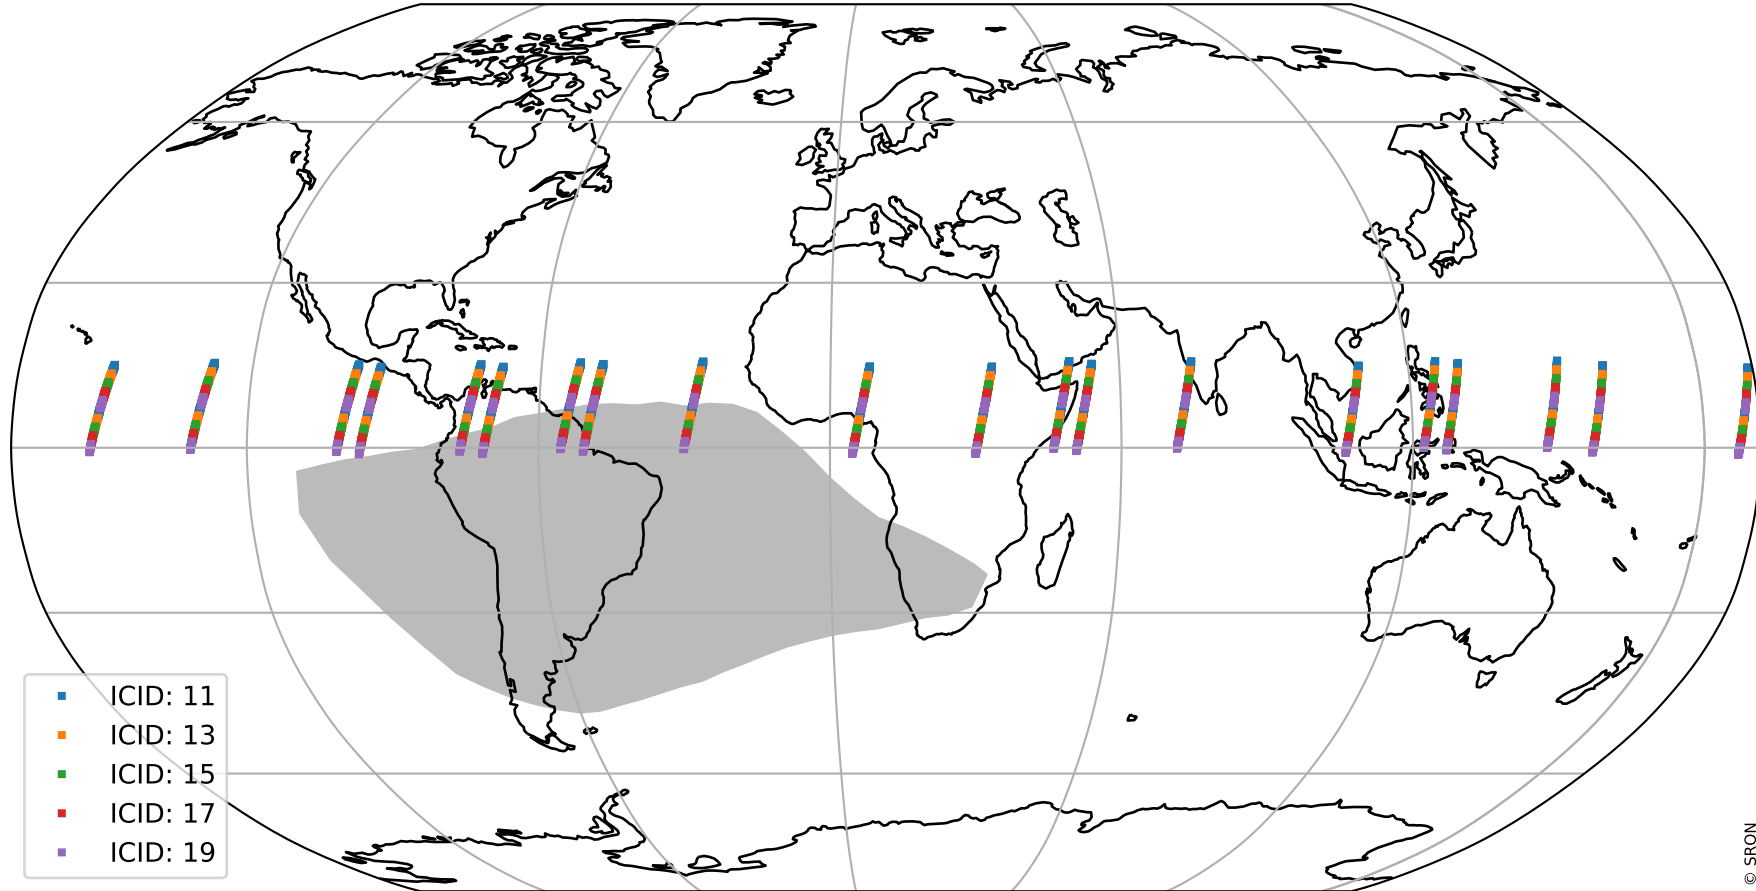

Tropomi SWIR offset (official)

orbits : 20 in [28162, 28207]
coverage : 2023-03-21 / 2023-03-24
median : 0.52601 V
spread : 0.035909 V
created : 2023-08-21T15:29:17

value detector map

Tropomi SWIR offset (official)

orbits : 20 in [28162, 28207]
coverage : 2023-03-21 / 2023-03-24
median : 28.996 μV
spread : 14.624 μV
created : 2023-08-21T15:29:17

Tropomi SWIR offset (official)

orbits : 20 in [28162, 28207]
coverage : 2023-03-21 / 2023-03-24
median : -0.0073335 mV
spread : 0.41557 mV
created : 2023-08-21T15:29:17

value compared with SWIR offset CKD

Tropomi SWIR offset (official) ground-tracks of Sentinel-5P

orbits : 20 in [28162, 28207]
coverage : 2023-03-21 / 2023-03-24
created : 2023-08-21T15:29:18

Tropomi SWIR offset (official)

orbits : [2827, 28207]
coverage : 2018-04-30 / 2023-03-24
created : 2023-08-21T15:29:18

trend of detector median & temperatures