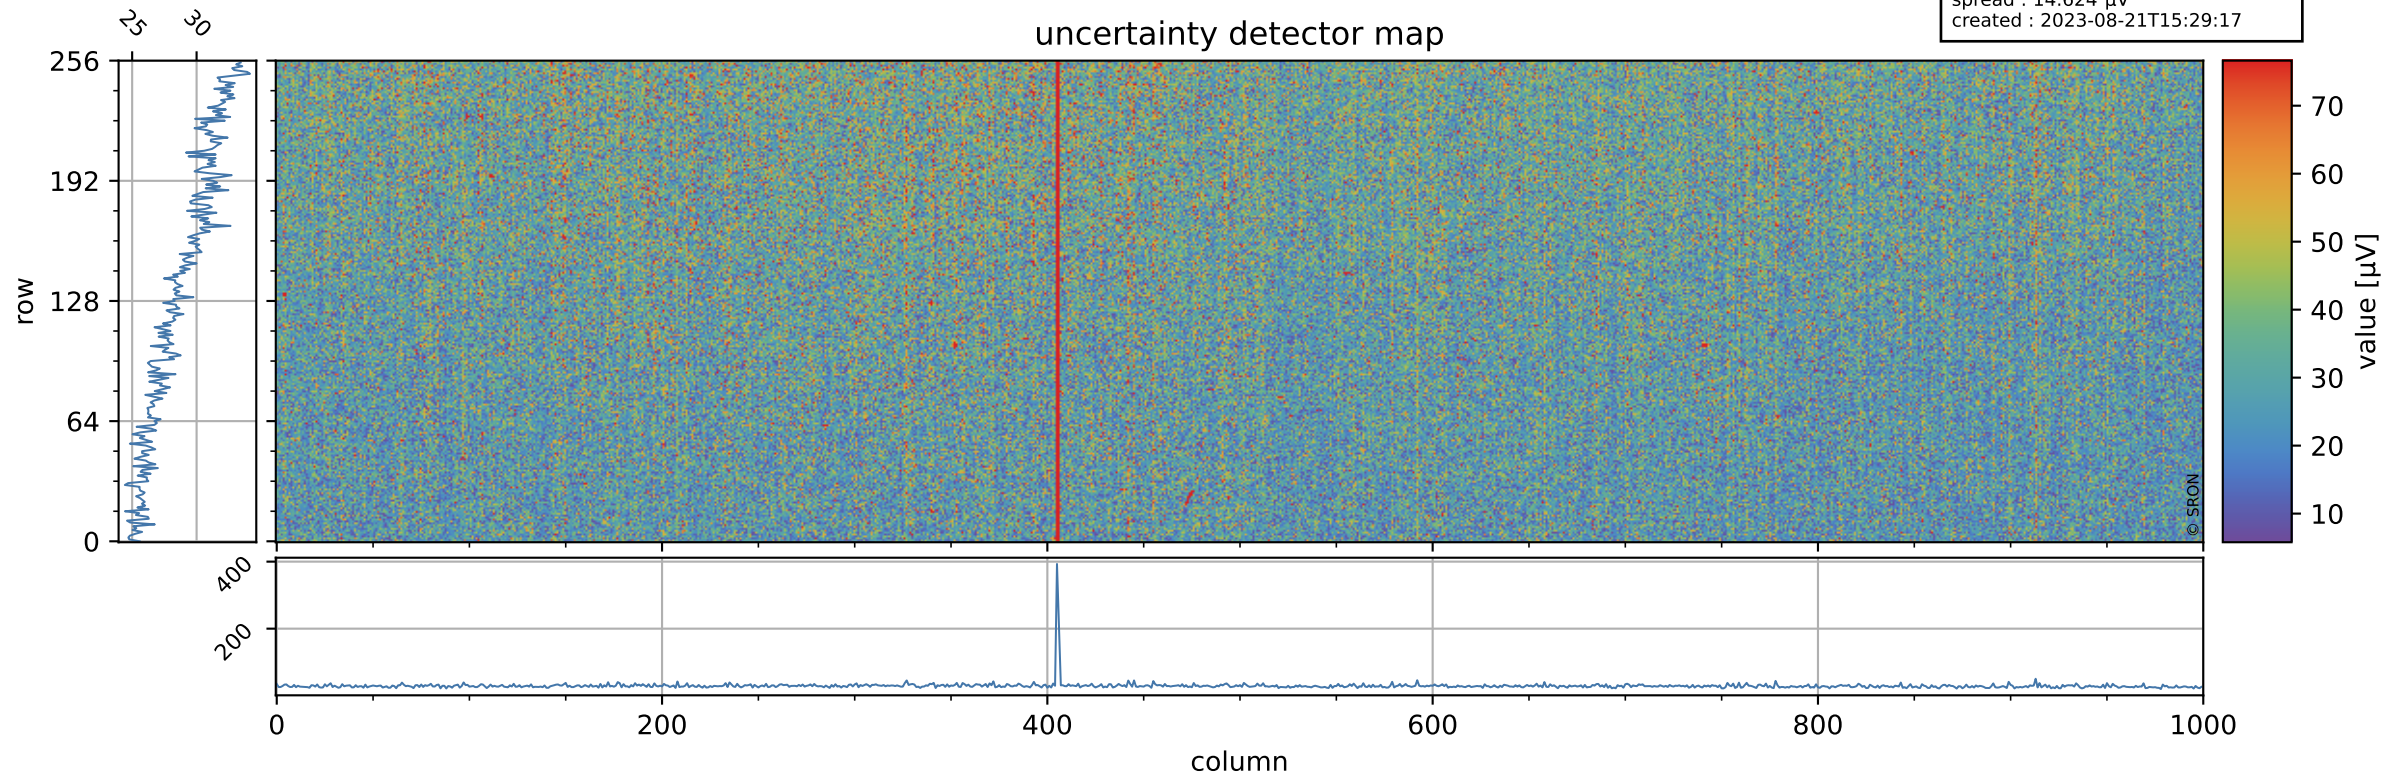

Tropomi SWIR offset (official)

orbits : 20 in [28162, 28207]
coverage : 2023-03-21 / 2023-03-24
median : 0.52601 V
spread : 0.035909 V
created : 2023-08-21T15:29:17

value detector map

Tropomi SWIR offset (official)

orbits : 20 in [28162, 28207]
coverage : 2023-03-21 / 2023-03-24
median : 28.996 μV
spread : 14.624 μV
created : 2023-08-21T15:29:17

Tropomi SWIR offset (official)

orbits : 20 in [28162, 28207]
coverage : 2023-03-21 / 2023-03-24
median : -0.0073335 mV
spread : 0.41557 mV
created : 2023-08-21T15:29:17

value compared with SWIR offset CKD

Tropomi SWIR offset (official) ground-tracks of Sentinel-5P

orbits : 20 in [28162, 28207]
coverage : 2023-03-21 / 2023-03-24
created : 2023-08-21T15:29:18

Tropomi SWIR offset (official)

orbits : [2827, 28207]
coverage : 2018-04-30 / 2023-03-24
created : 2023-08-21T15:29:18

trend of detector median & temperatures