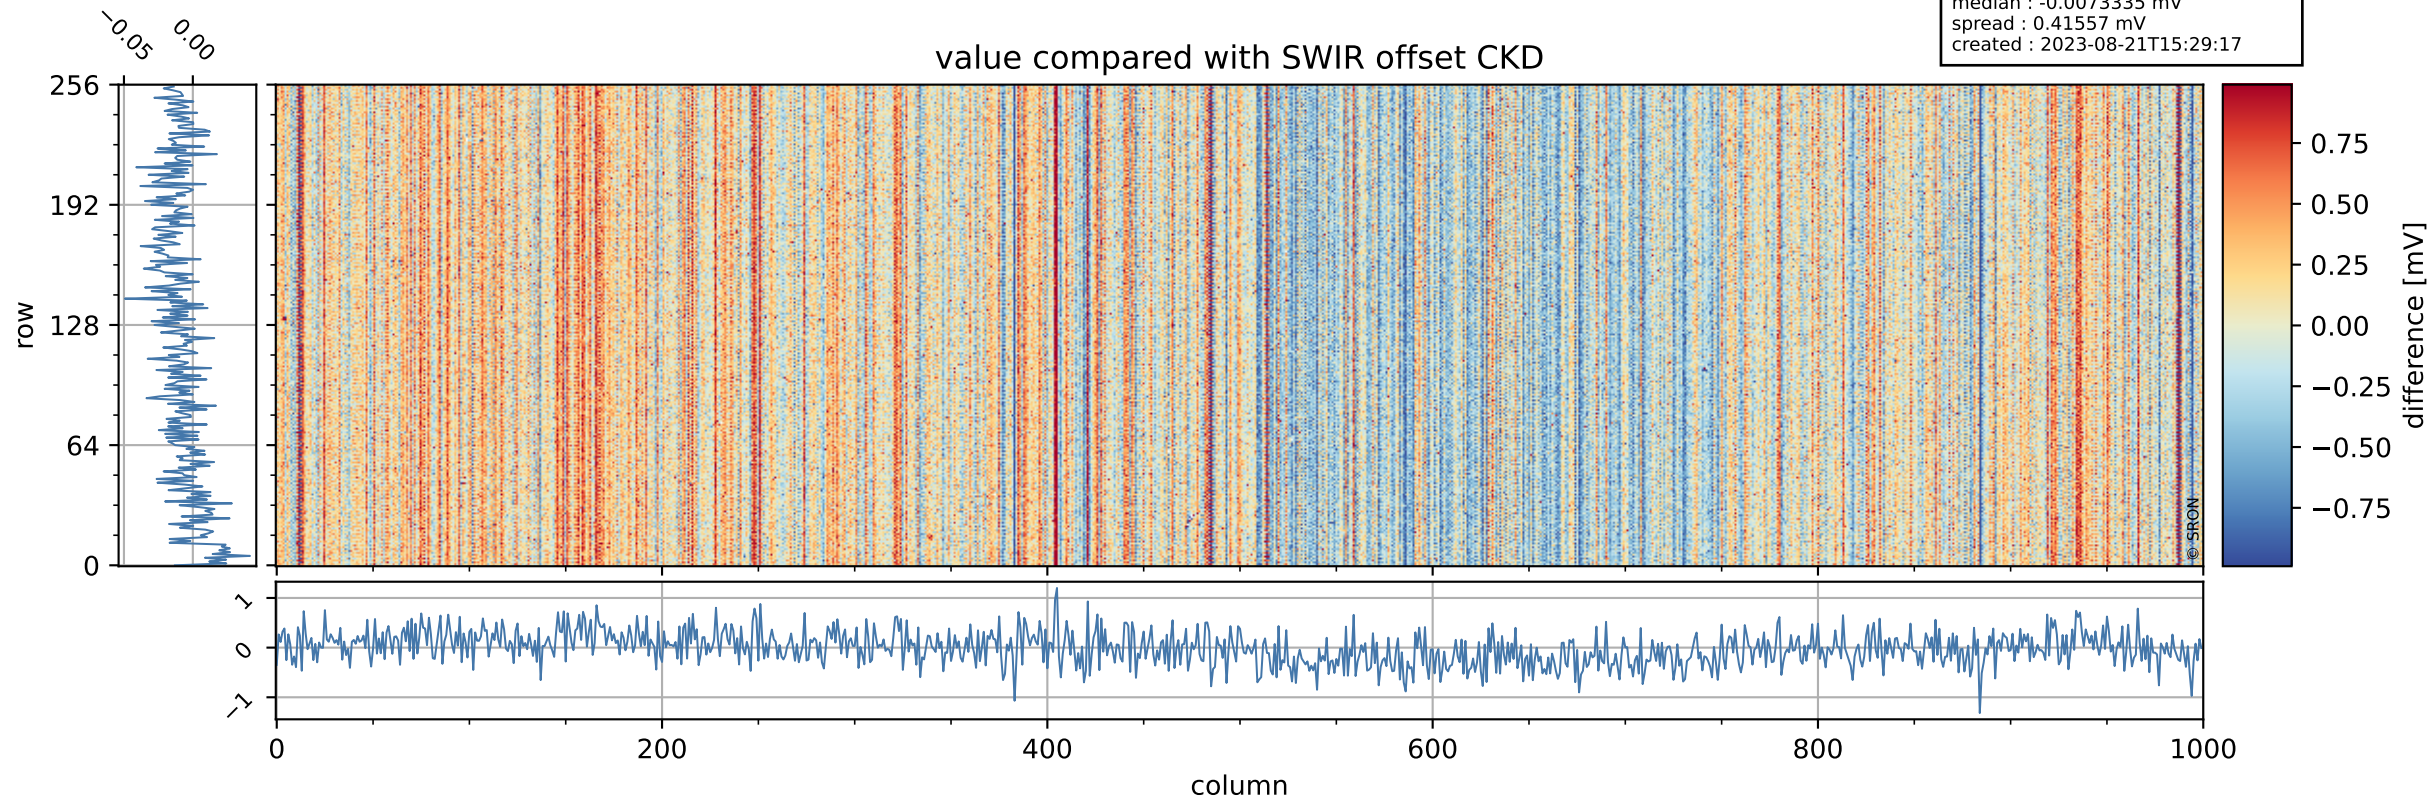

Tropomi SWIR offset (official)

orbits : 20 in [28162, 28207]
coverage : 2023-03-21 / 2023-03-24
median : 0.52601 V
spread : 0.035909 V
created : 2023-08-21T15:29:17

value detector map

Tropomi SWIR offset (official)

orbits : 20 in [28162, 28207]
coverage : 2023-03-21 / 2023-03-24
median : 28.996 μV
spread : 14.624 μV
created : 2023-08-21T15:29:17

Tropomi SWIR offset (official)

orbits : 20 in [28162, 28207]
coverage : 2023-03-21 / 2023-03-24
median : -0.0073335 mV
spread : 0.41557 mV
created : 2023-08-21T15:29:17

value compared with SWIR offset CKD

Tropomi SWIR offset (official) ground-tracks of Sentinel-5P

orbits : 20 in [28162, 28207]
coverage : 2023-03-21 / 2023-03-24
created : 2023-08-21T15:29:18

Tropomi SWIR offset (official)

orbits : [2827, 28207]
coverage : 2018-04-30 / 2023-03-24
created : 2023-08-21T15:29:18

trend of detector median & temperatures