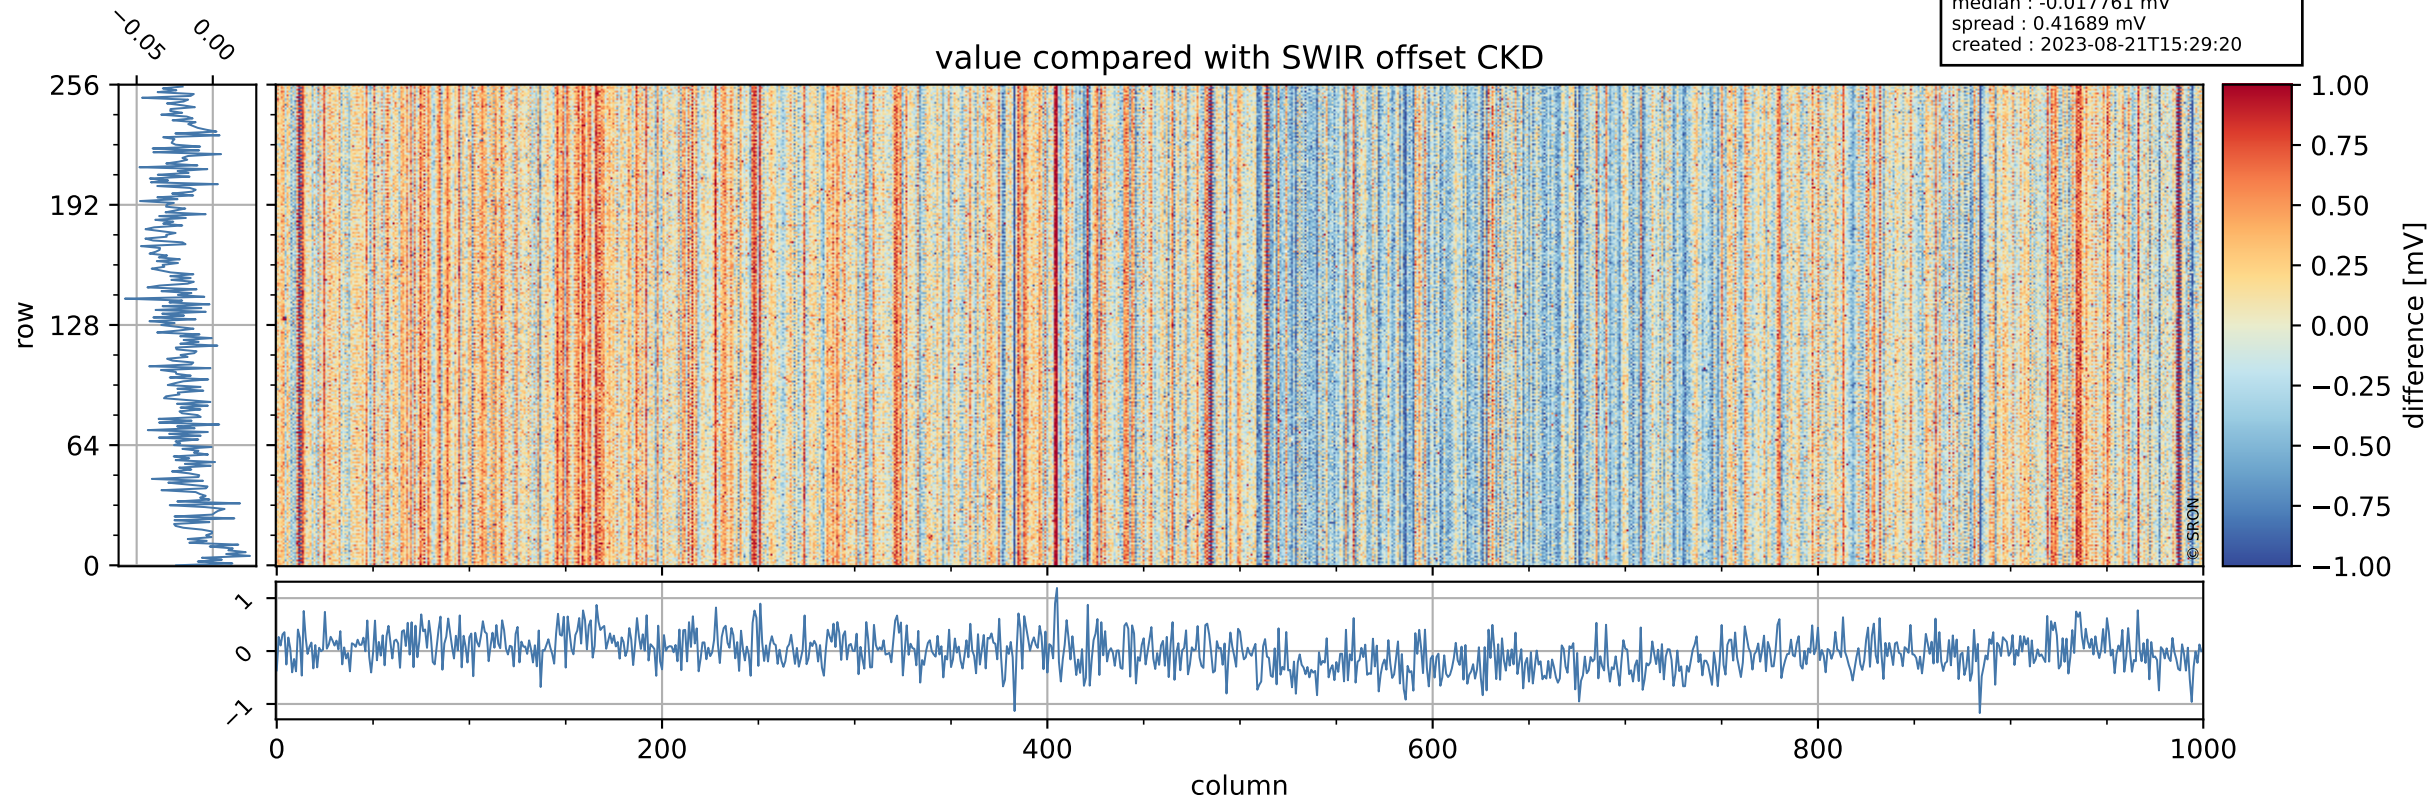

## value detector map

# Tropomi SWIR offset (official)

orbits : 19 in [28177, 28222]  
coverage : 2023-03-22 / 2023-03-25  
median : 28.556  $\mu\text{V}$   
spread : 14.519  $\mu\text{V}$   
created : 2023-08-21T15:29:19

# Tropomi SWIR offset (official)

orbits : 19 in [28177, 28222]  
coverage : 2023-03-22 / 2023-03-25  
median : -0.017761 mV  
spread : 0.41689 mV  
created : 2023-08-21T15:29:20

value compared with SWIR offset CKD

# Tropomi SWIR offset (official) ground-tracks of Sentinel-5P

orbits : 19 in [28177, 28222]  
coverage : 2023-03-22 / 2023-03-25  
created : 2023-08-21T15:29:20