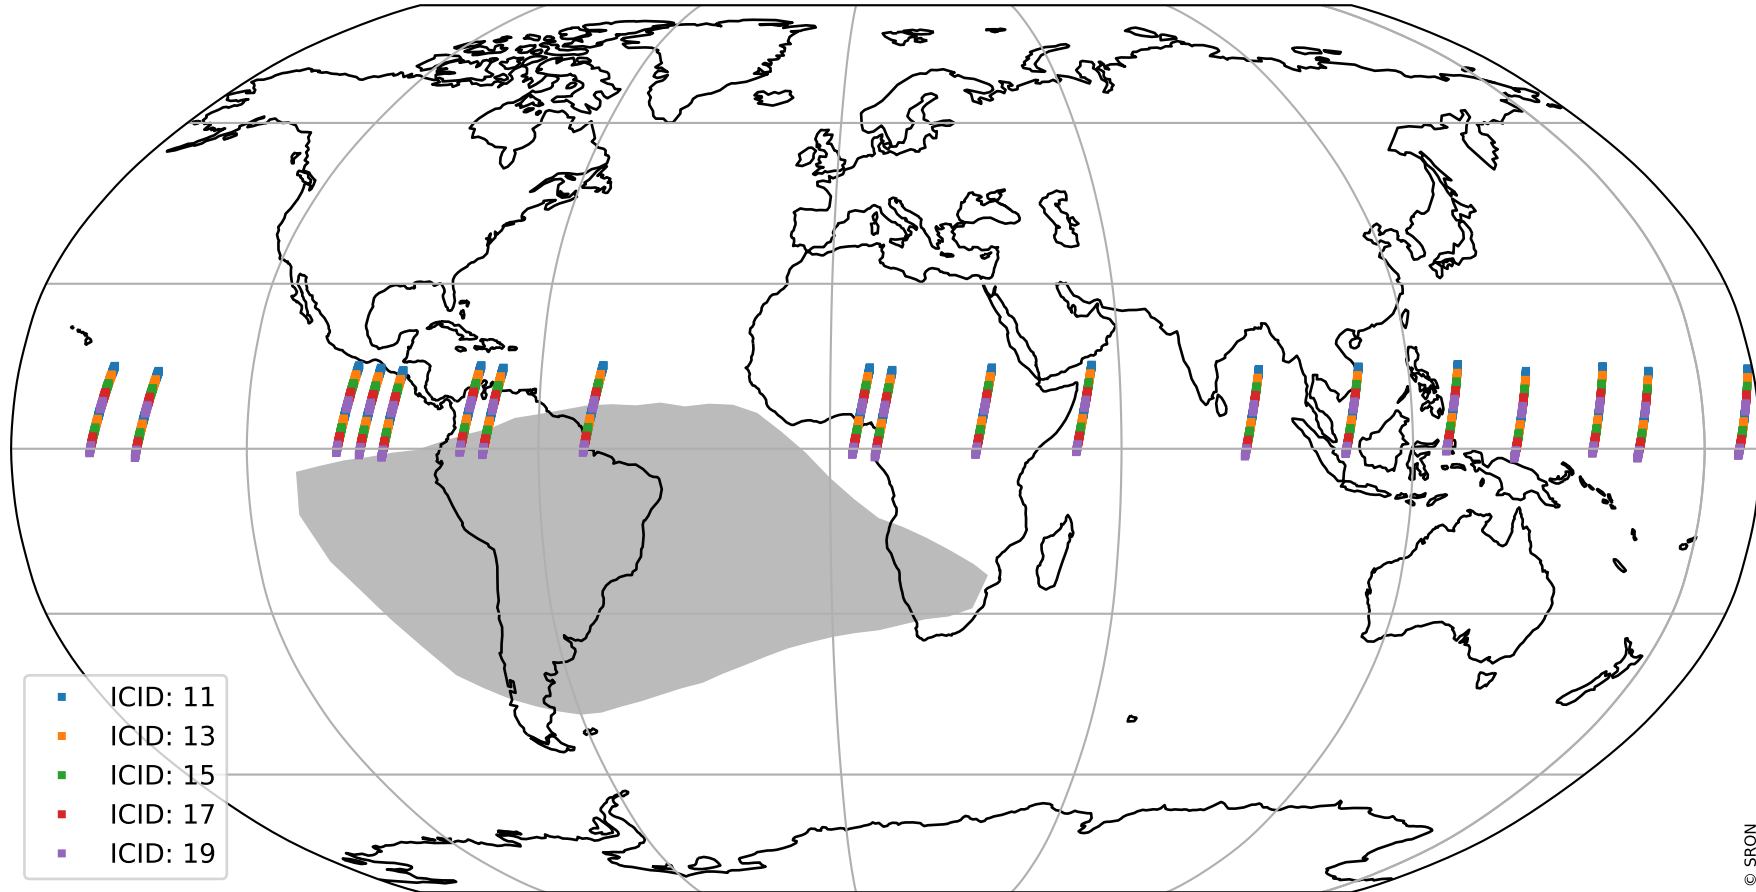

# Tropomi SWIR offset (official)

orbits : 19 in [28177, 28222]  
coverage : 2023-03-22 / 2023-03-25  
median : 28.556  $\mu\text{V}$   
spread : 14.519  $\mu\text{V}$   
created : 2023-08-21T15:29:19

# Tropomi SWIR offset (official)

orbits : 19 in [28177, 28222]  
coverage : 2023-03-22 / 2023-03-25  
median : -0.017761 mV  
spread : 0.41689 mV  
created : 2023-08-21T15:29:20

value compared with SWIR offset CKD

# Tropomi SWIR offset (official) ground-tracks of Sentinel-5P

orbits : 19 in [28177, 28222]  
coverage : 2023-03-22 / 2023-03-25  
created : 2023-08-21T15:29:20

# Tropomi SWIR offset (official)

orbits : [2827, 28222]  
coverage : 2018-04-30 / 2023-03-25  
created : 2023-08-21T15:29:20