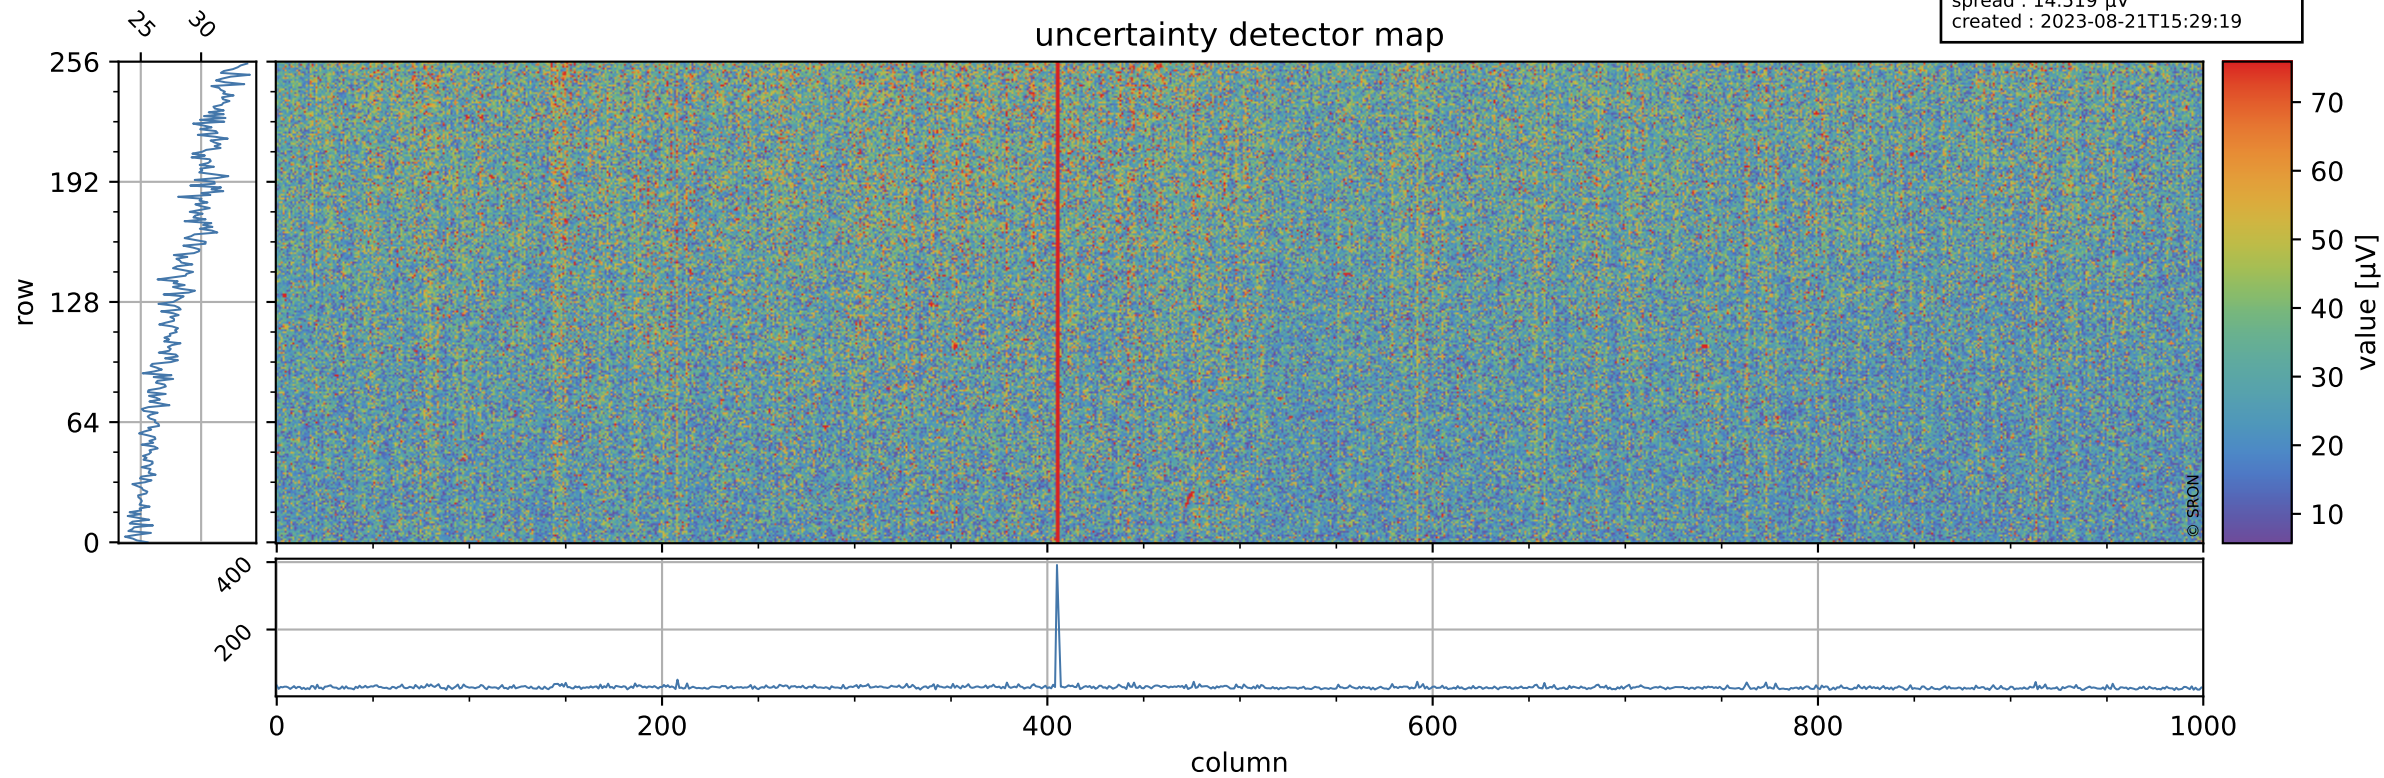

# Tropomi SWIR offset (official)

orbits : 19 in [28177, 28222]  
coverage : 2023-03-22 / 2023-03-25  
median : 0.526 V  
spread : 0.03591 V  
created : 2023-08-21T15:29:19

## value detector map

# Tropomi SWIR offset (official)

orbits : 19 in [28177, 28222]  
coverage : 2023-03-22 / 2023-03-25  
median : 28.556  $\mu\text{V}$   
spread : 14.519  $\mu\text{V}$   
created : 2023-08-21T15:29:19

# Tropomi SWIR offset (official) ground-tracks of Sentinel-5P

orbits : 19 in [28177, 28222]  
coverage : 2023-03-22 / 2023-03-25  
created : 2023-08-21T15:29:20