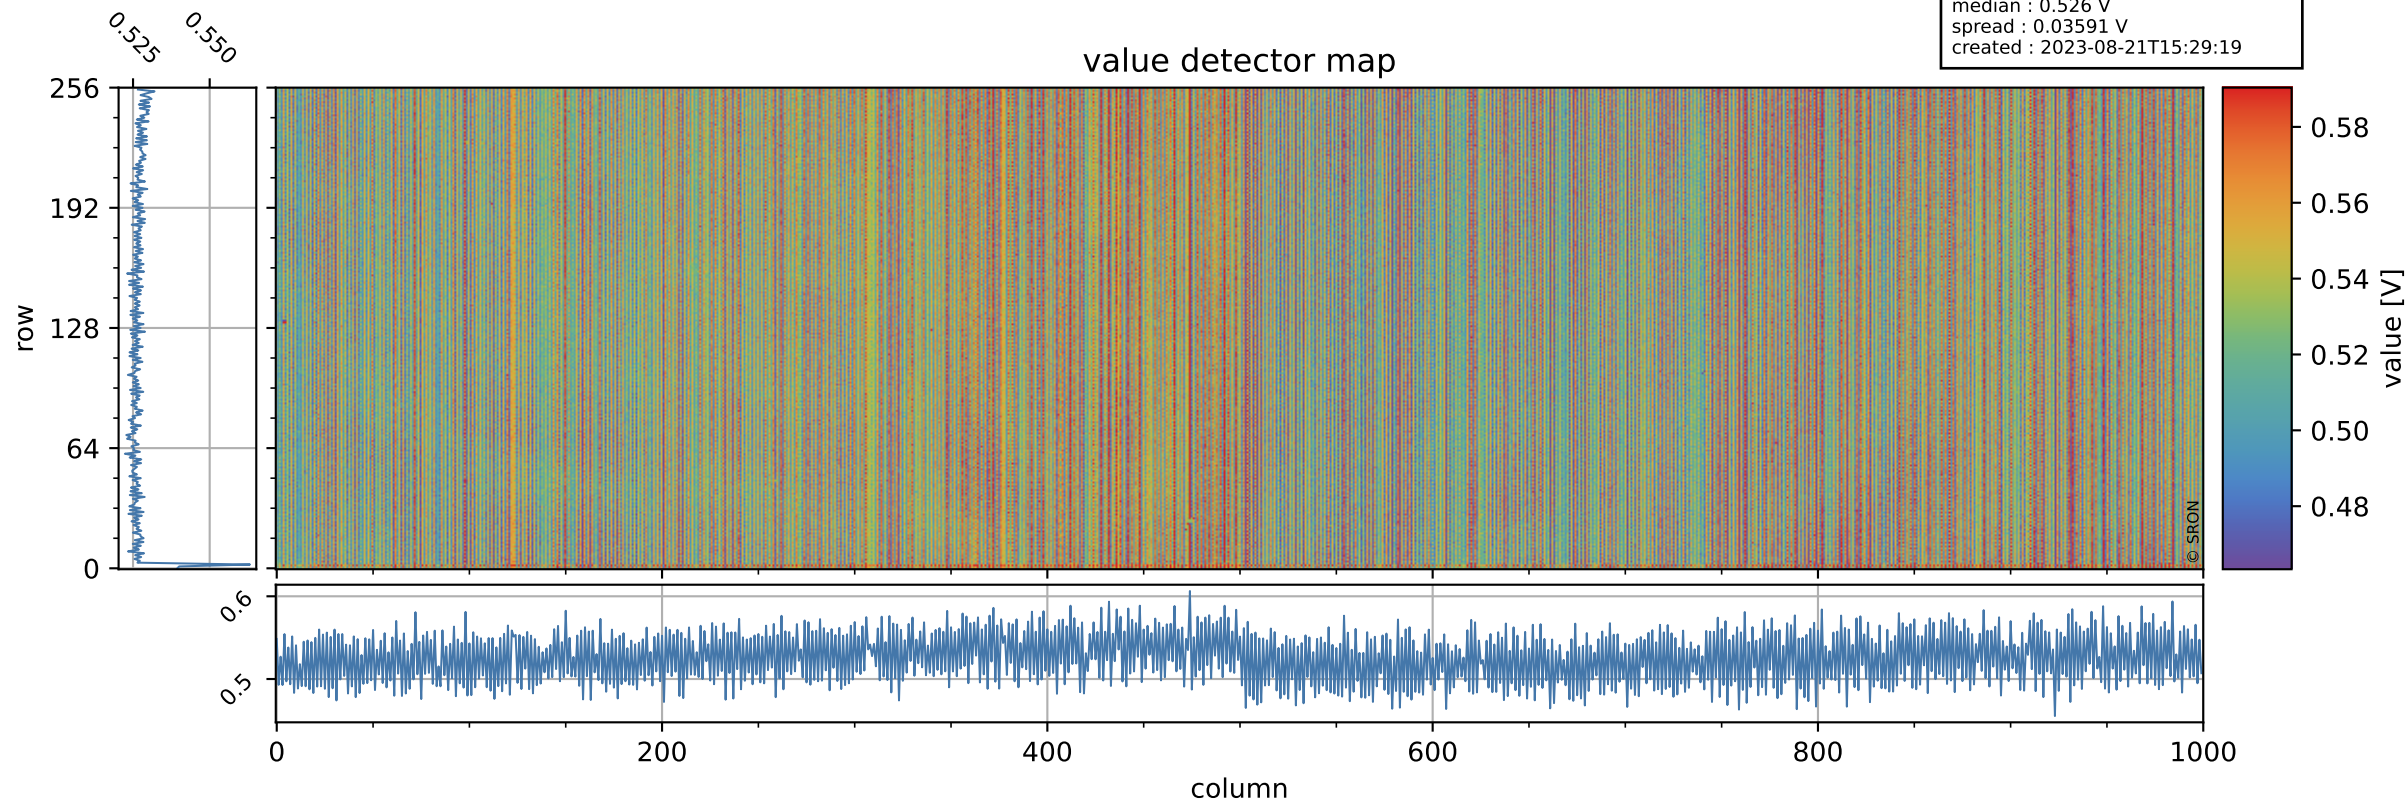

# Tropomi SWIR offset (official)

orbits : 19 in [28177, 28222]  
coverage : 2023-03-22 / 2023-03-25  
median : 0.526 V  
spread : 0.03591 V  
created : 2023-08-21T15:29:19

## value detector map

# Tropomi SWIR offset (official)

orbits : 19 in [28177, 28222]  
coverage : 2023-03-22 / 2023-03-25  
median : 28.556  $\mu\text{V}$   
spread : 14.519  $\mu\text{V}$   
created : 2023-08-21T15:29:19

# Tropomi SWIR offset (official) ground-tracks of Sentinel-5P

orbits : 19 in [28177, 28222]  
coverage : 2023-03-22 / 2023-03-25  
created : 2023-08-21T15:29:20