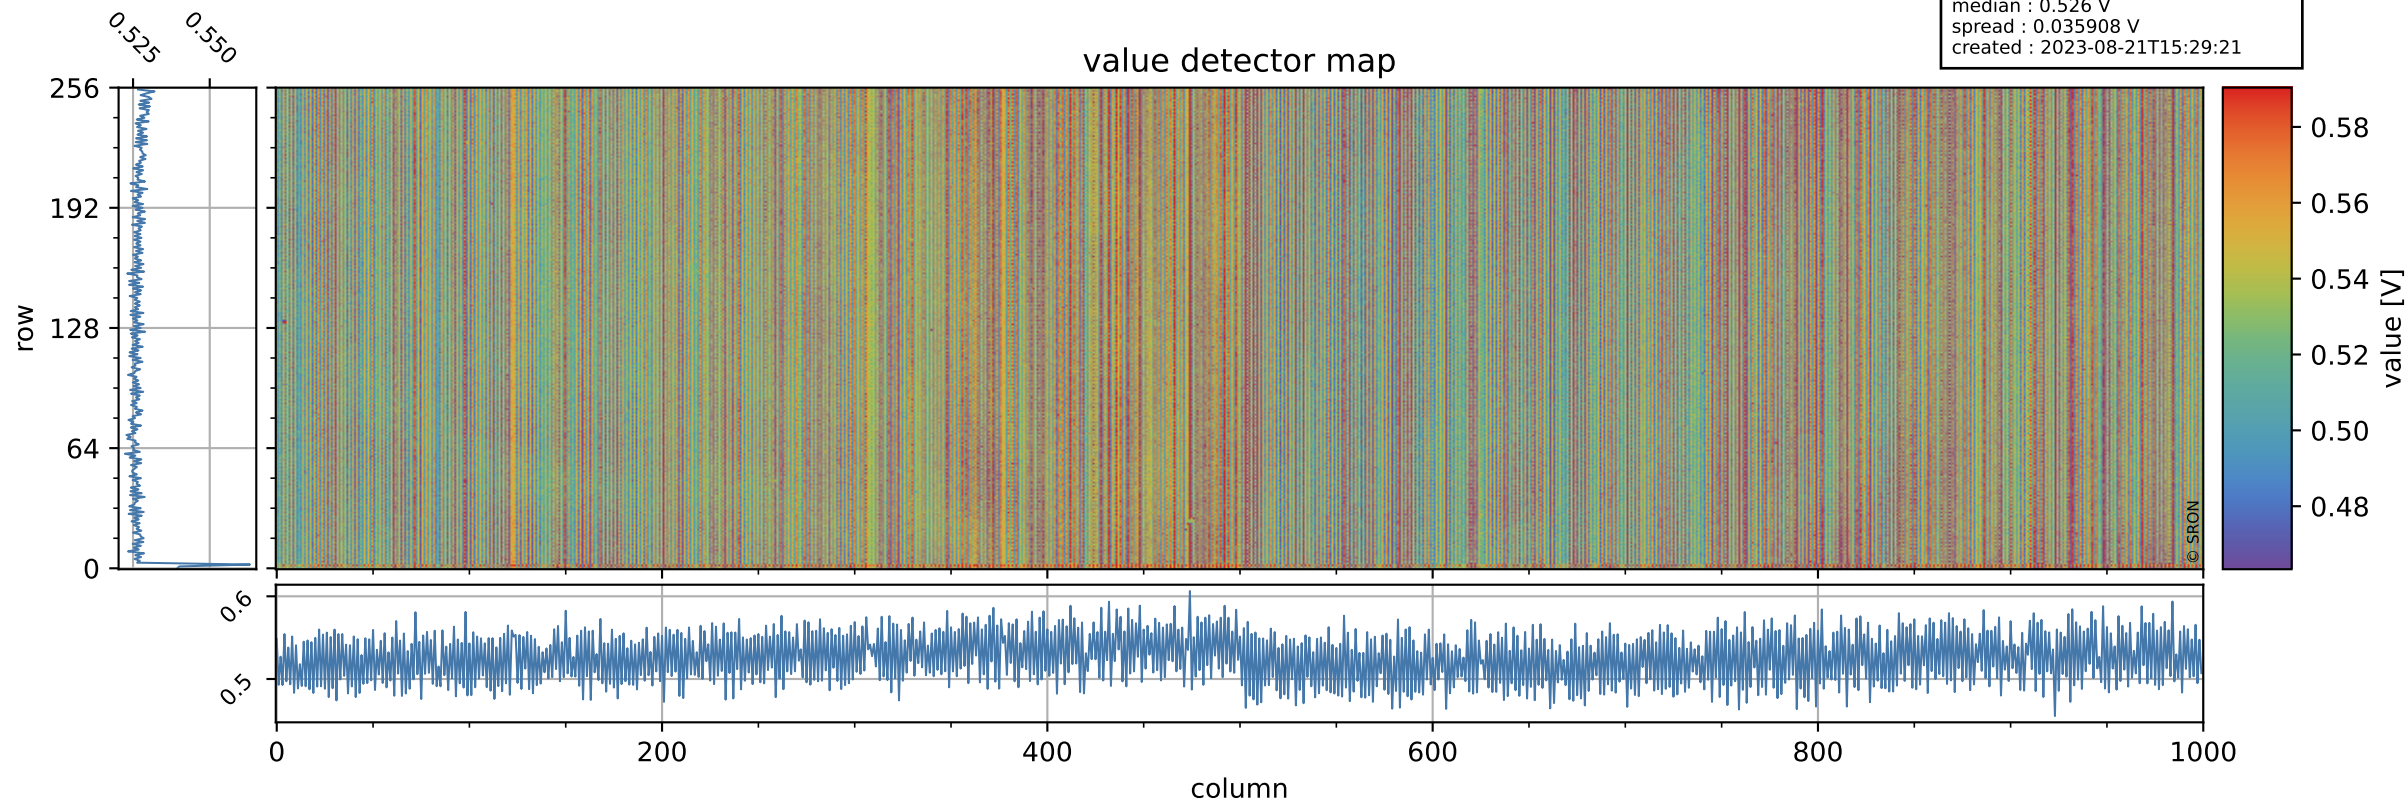

Tropomi SWIR offset (official)

orbits : 19 in [28192, 28237]
coverage : 2023-03-23 / 2023-03-26
median : 0.526 V
spread : 0.035908 V
created : 2023-08-21T15:29:21

value detector map

Tropomi SWIR offset (official)

orbits : 19 in [28192, 28237]
coverage : 2023-03-23 / 2023-03-26
median : 28.683 μV
spread : 14.557 μV
created : 2023-08-21T15:29:21

Tropomi SWIR offset (official)

orbits : 19 in [28192, 28237]
coverage : 2023-03-23 / 2023-03-26
median : -0.013242 mV
spread : 0.41396 mV
created : 2023-08-21T15:29:22

value compared with SWIR offset CKD

Tropomi SWIR offset (official) ground-tracks of Sentinel-5P

orbits : 19 in [28192, 28237]
coverage : 2023-03-23 / 2023-03-26
created : 2023-08-21T15:29:22

Tropomi SWIR offset (official)

orbits : [2827, 28237]
coverage : 2018-04-30 / 2023-03-26
created : 2023-08-21T15:29:22

trend of detector median & temperatures