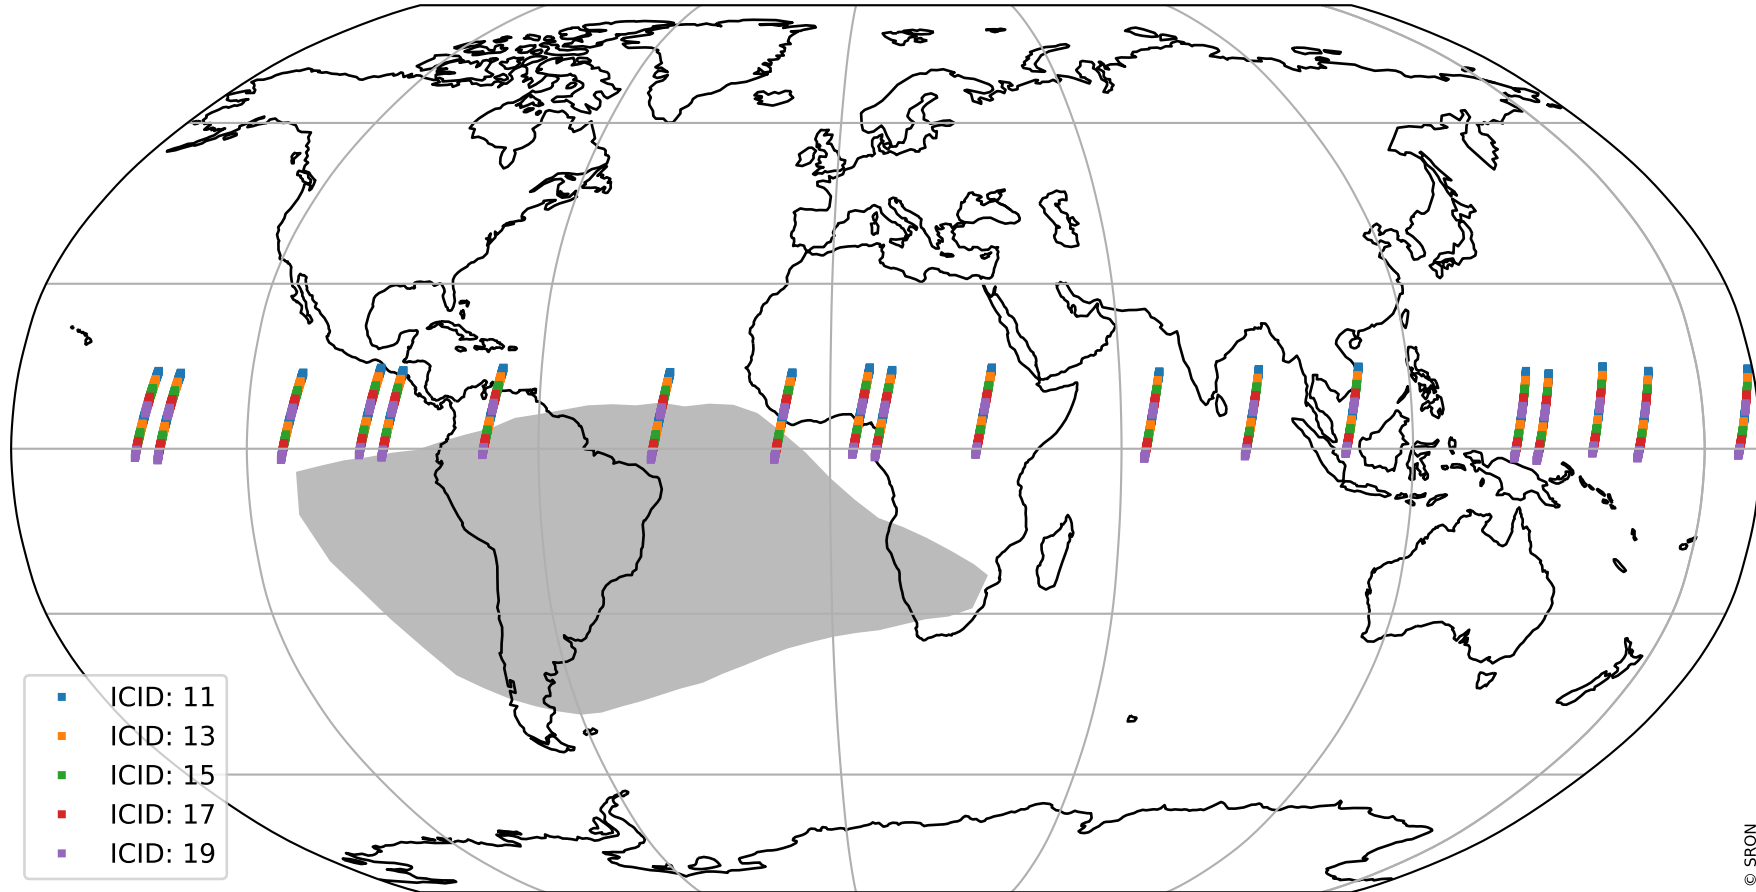

Tropomi SWIR offset (official)

orbits : 19 in [28192, 28237]
coverage : 2023-03-23 / 2023-03-26
median : 0.526 V
spread : 0.035908 V
created : 2023-08-21T15:29:21

value detector map

Tropomi SWIR offset (official)

orbits : 19 in [28192, 28237]
coverage : 2023-03-23 / 2023-03-26
median : 28.683 μV
spread : 14.557 μV
created : 2023-08-21T15:29:21

Tropomi SWIR offset (official)

orbits : 19 in [28192, 28237]
coverage : 2023-03-23 / 2023-03-26
median : -0.013242 mV
spread : 0.41396 mV
created : 2023-08-21T15:29:22

value compared with SWIR offset CKD

Tropomi SWIR offset (official) ground-tracks of Sentinel-5P

orbits : 19 in [28192, 28237]
coverage : 2023-03-23 / 2023-03-26
created : 2023-08-21T15:29:22

Tropomi SWIR offset (official)

orbits : [2827, 28237]
coverage : 2018-04-30 / 2023-03-26
created : 2023-08-21T15:29:22

trend of detector median & temperatures