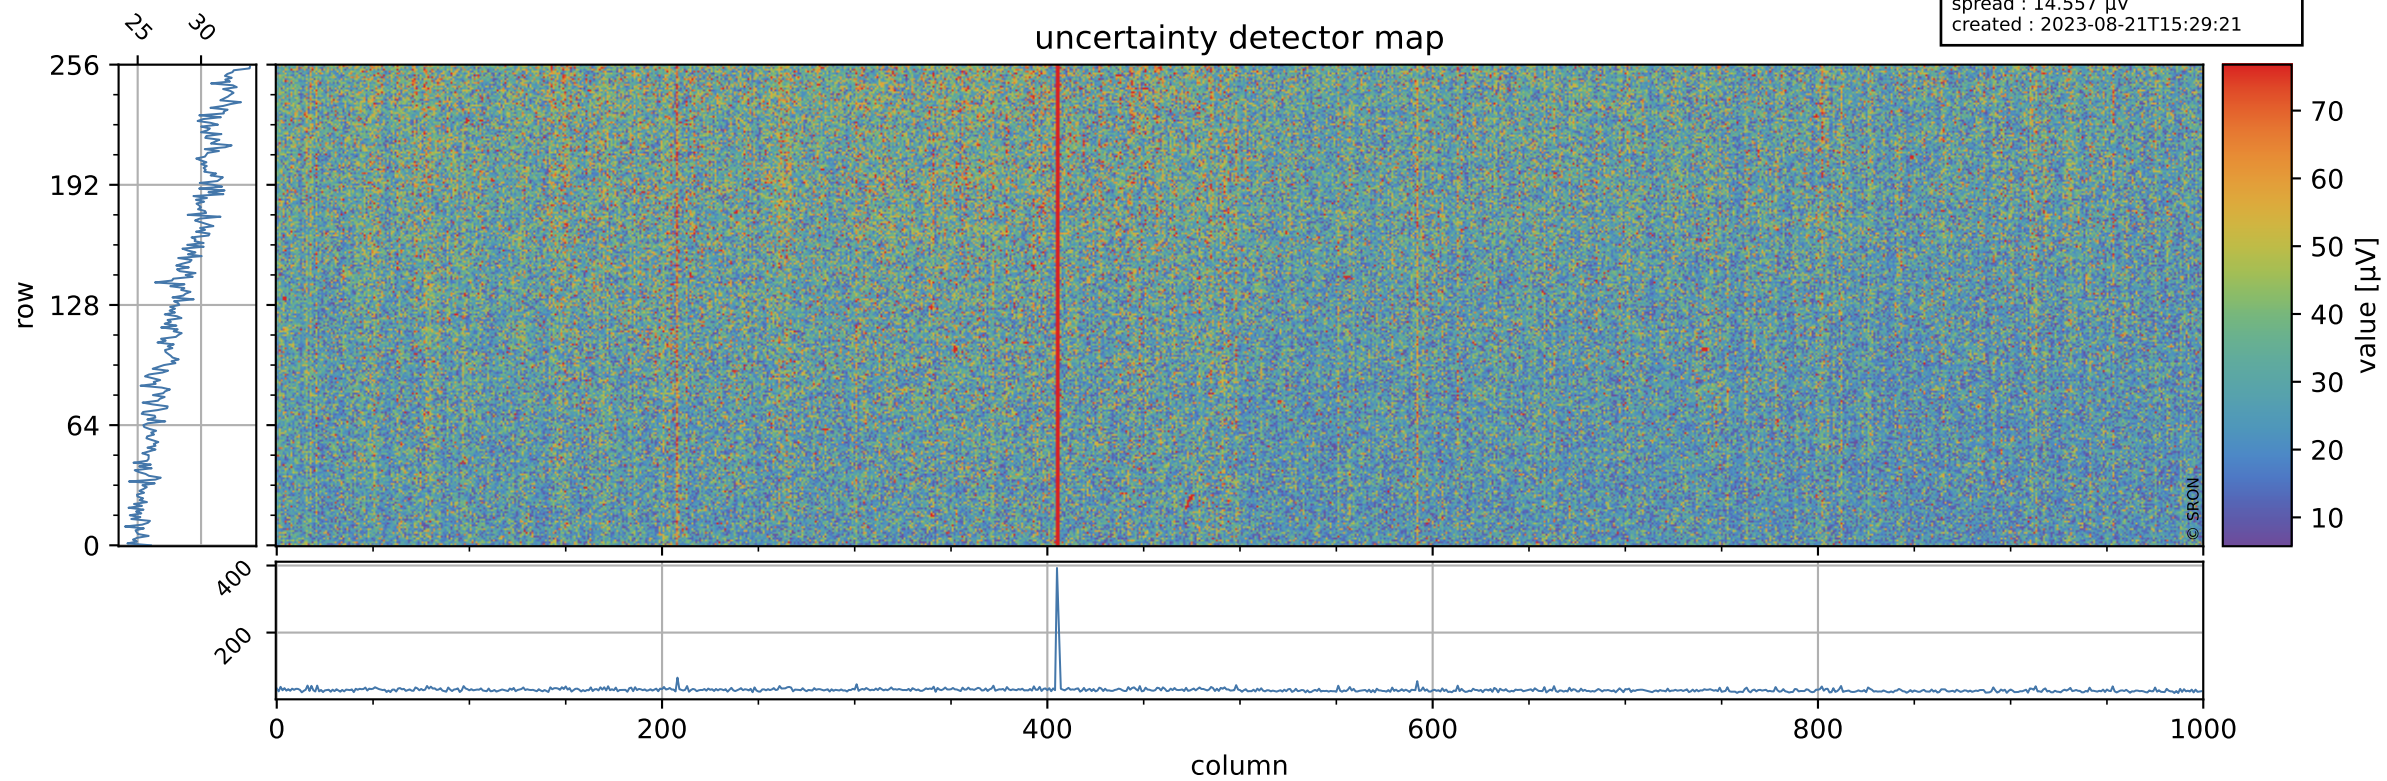

Tropomi SWIR offset (official)

orbits : 19 in [28192, 28237]
coverage : 2023-03-23 / 2023-03-26
median : 0.526 V
spread : 0.035908 V
created : 2023-08-21T15:29:21

value detector map

Tropomi SWIR offset (official)

orbits : 19 in [28192, 28237]
coverage : 2023-03-23 / 2023-03-26
median : 28.683 μV
spread : 14.557 μV
created : 2023-08-21T15:29:21

Tropomi SWIR offset (official)

orbits : 19 in [28192, 28237]
coverage : 2023-03-23 / 2023-03-26
median : -0.013242 mV
spread : 0.41396 mV
created : 2023-08-21T15:29:22

value compared with SWIR offset CKD

Tropomi SWIR offset (official) ground-tracks of Sentinel-5P

orbits : 19 in [28192, 28237]
coverage : 2023-03-23 / 2023-03-26
created : 2023-08-21T15:29:22

Tropomi SWIR offset (official)

orbits : [2827, 28237]
coverage : 2018-04-30 / 2023-03-26
created : 2023-08-21T15:29:22

trend of detector median & temperatures