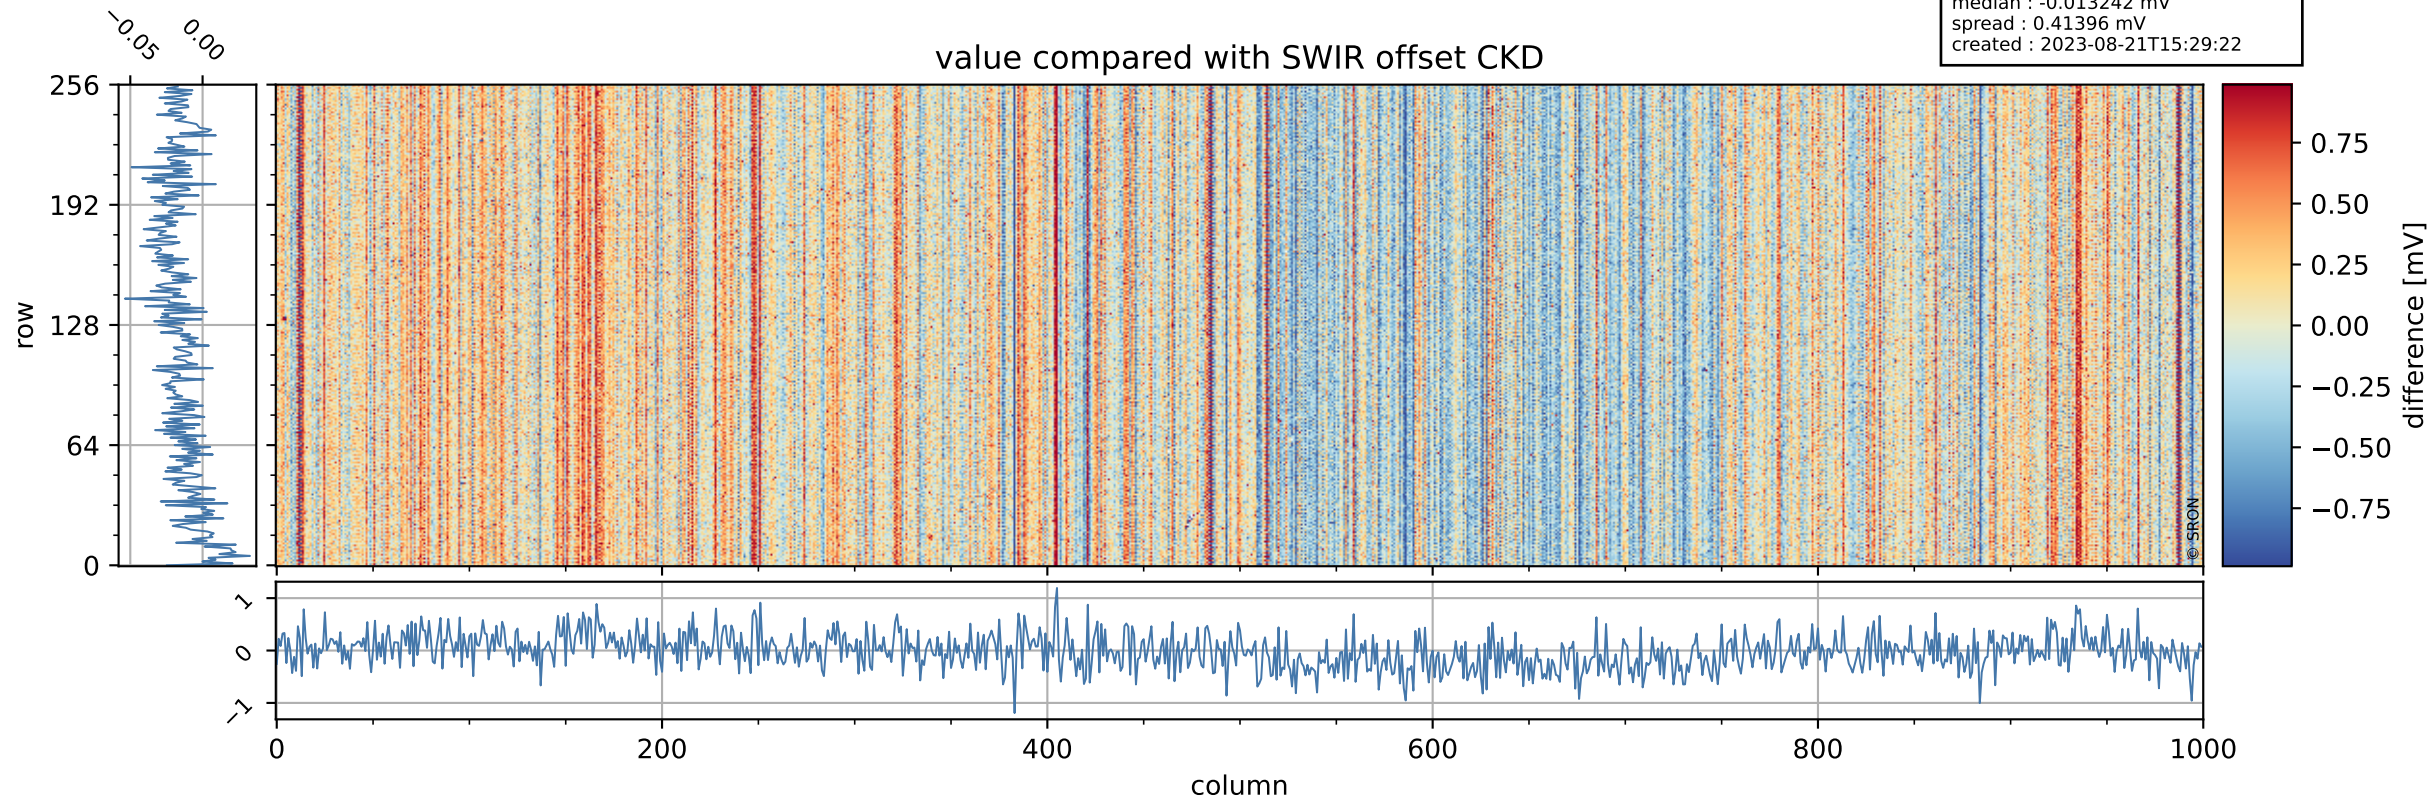

Tropomi SWIR offset (official)

orbits : 19 in [28192, 28237]
coverage : 2023-03-23 / 2023-03-26
median : 0.526 V
spread : 0.035908 V
created : 2023-08-21T15:29:21

value detector map

Tropomi SWIR offset (official)

orbits : 19 in [28192, 28237]
coverage : 2023-03-23 / 2023-03-26
median : 28.683 μV
spread : 14.557 μV
created : 2023-08-21T15:29:21

Tropomi SWIR offset (official)

orbits : 19 in [28192, 28237]
coverage : 2023-03-23 / 2023-03-26
median : -0.013242 mV
spread : 0.41396 mV
created : 2023-08-21T15:29:22

value compared with SWIR offset CKD

Tropomi SWIR offset (official) ground-tracks of Sentinel-5P

orbits : 19 in [28192, 28237]
coverage : 2023-03-23 / 2023-03-26
created : 2023-08-21T15:29:22

Tropomi SWIR offset (official)

orbits : [2827, 28237]
coverage : 2018-04-30 / 2023-03-26
created : 2023-08-21T15:29:22

trend of detector median & temperatures