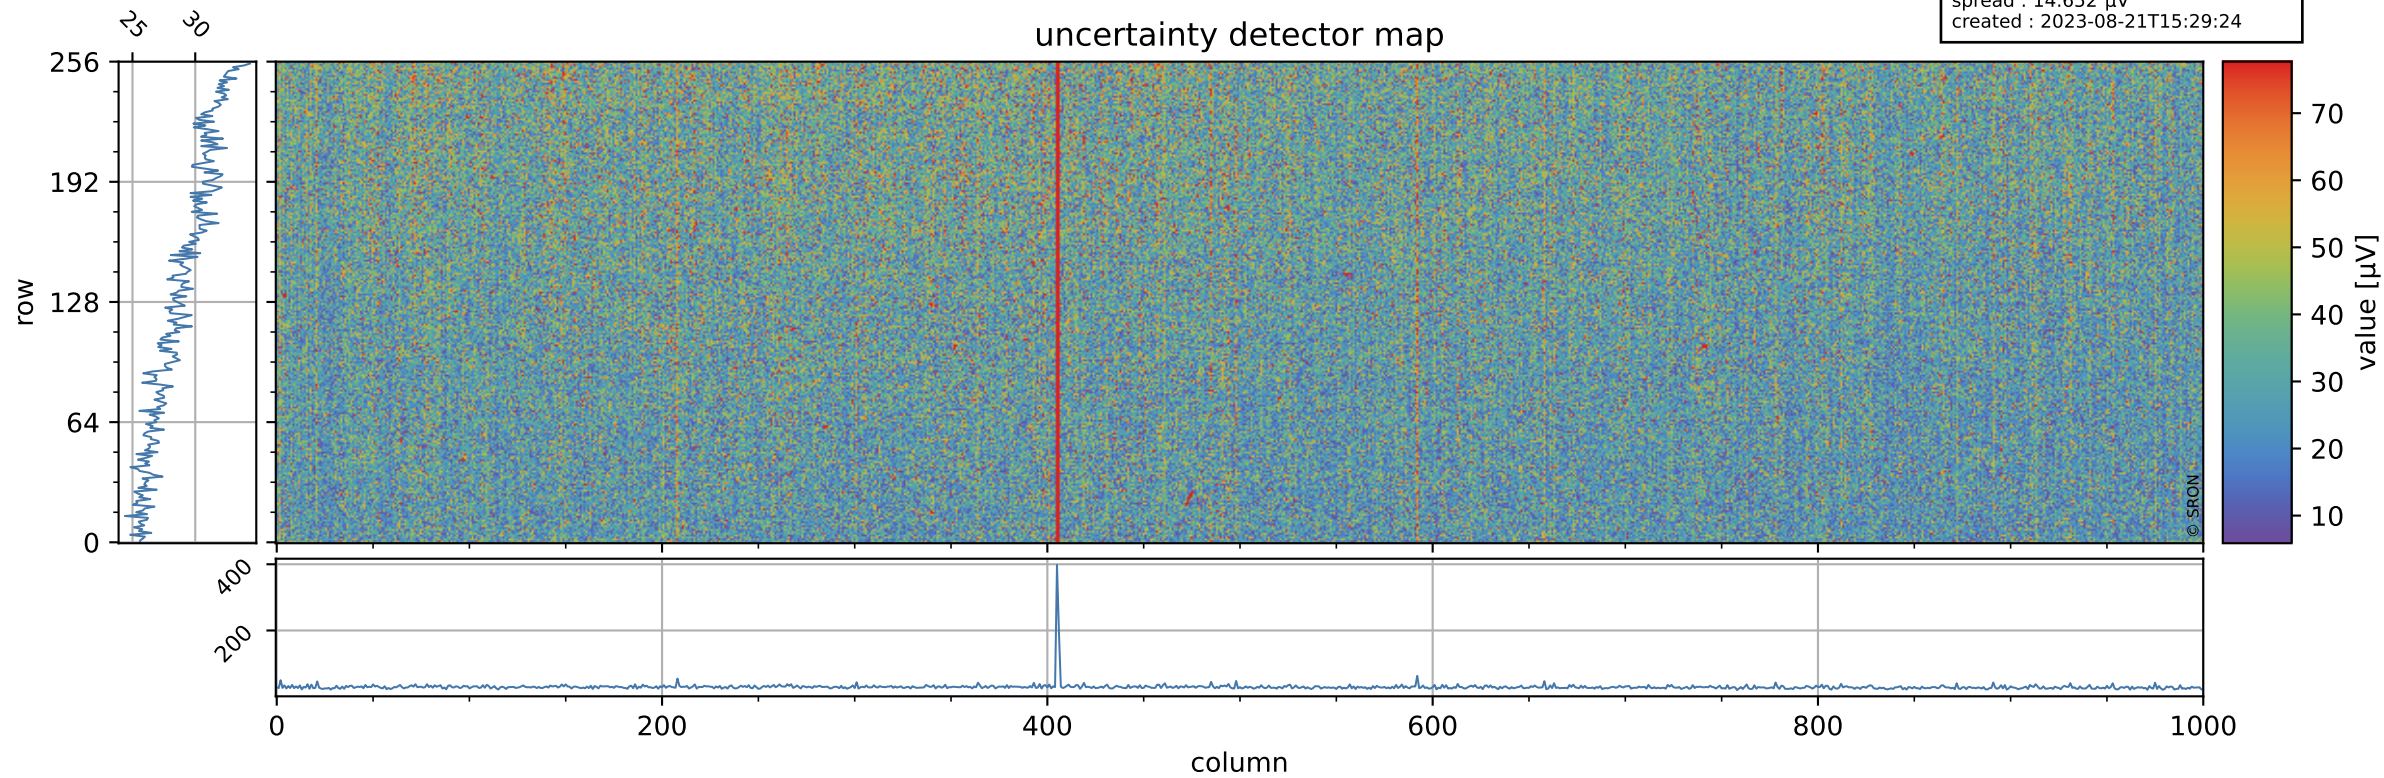

Tropomi SWIR offset (official)

orbits : 18 in [28207, 28252]
coverage : 2023-03-24 / 2023-03-27
median : 0.526 V
spread : 0.035907 V
created : 2023-08-21T15:29:23

value detector map

Tropomi SWIR offset (official)

orbits : 18 in [28207, 28252]
coverage : 2023-03-24 / 2023-03-27
median : 29.109 μV
spread : 14.652 μV
created : 2023-08-21T15:29:24

Tropomi SWIR offset (official)

orbits : 18 in [28207, 28252]
coverage : 2023-03-24 / 2023-03-27
median : -0.013974 mV
spread : 0.41224 mV
created : 2023-08-21T15:29:24

value compared with SWIR offset CKD

Tropomi SWIR offset (official) ground-tracks of Sentinel-5P

orbits : 18 in [28207, 28252]
coverage : 2023-03-24 / 2023-03-27
created : 2023-08-21T15:29:24

Tropomi SWIR offset (official)

orbits : [2827, 28252]
coverage : 2018-04-30 / 2023-03-27
created : 2023-08-21T15:29:25

trend of detector median & temperatures