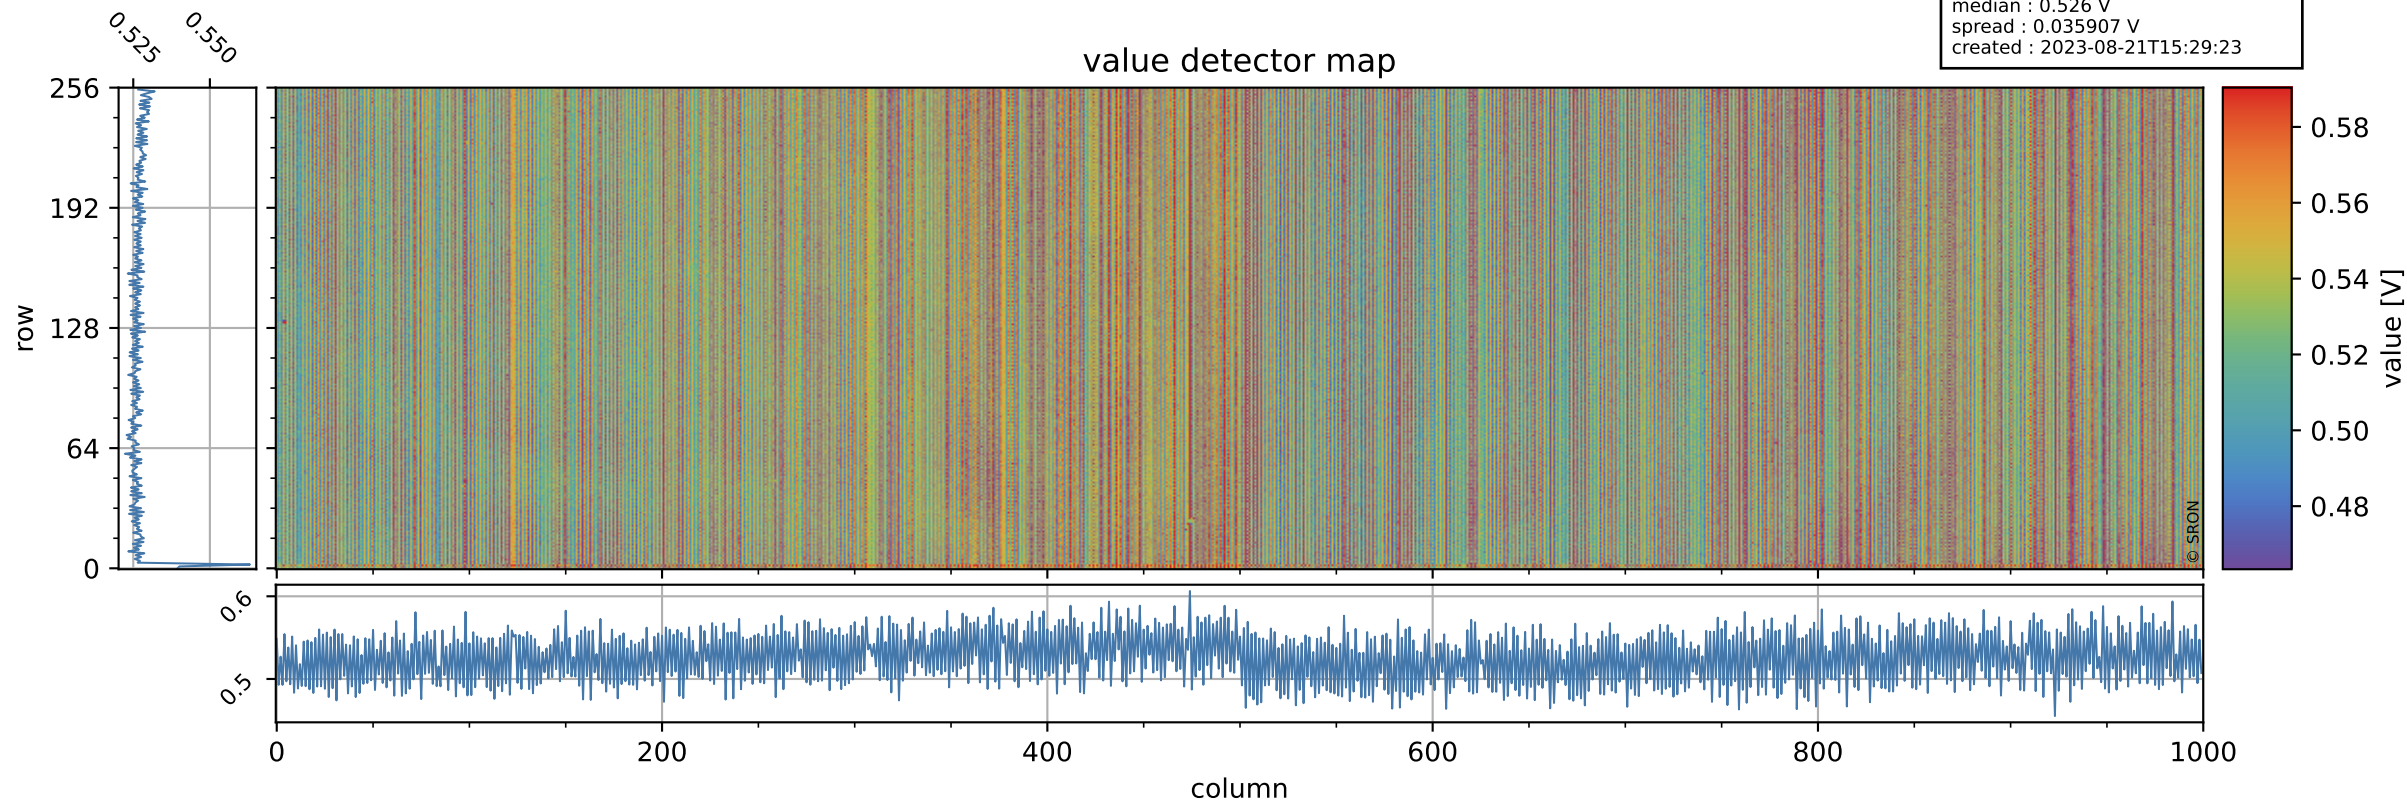

Tropomi SWIR offset (official)

orbits : 18 in [28207, 28252]
coverage : 2023-03-24 / 2023-03-27
median : 0.526 V
spread : 0.035907 V
created : 2023-08-21T15:29:23

value detector map

Tropomi SWIR offset (official)

orbits : 18 in [28207, 28252]
coverage : 2023-03-24 / 2023-03-27
median : 29.109 μV
spread : 14.652 μV
created : 2023-08-21T15:29:24

Tropomi SWIR offset (official)

orbits : 18 in [28207, 28252]
coverage : 2023-03-24 / 2023-03-27
median : -0.013974 mV
spread : 0.41224 mV
created : 2023-08-21T15:29:24

value compared with SWIR offset CKD

Tropomi SWIR offset (official) ground-tracks of Sentinel-5P

orbits : 18 in [28207, 28252]
coverage : 2023-03-24 / 2023-03-27
created : 2023-08-21T15:29:24

Tropomi SWIR offset (official)

orbits : [2827, 28252]
coverage : 2018-04-30 / 2023-03-27
created : 2023-08-21T15:29:25

trend of detector median & temperatures