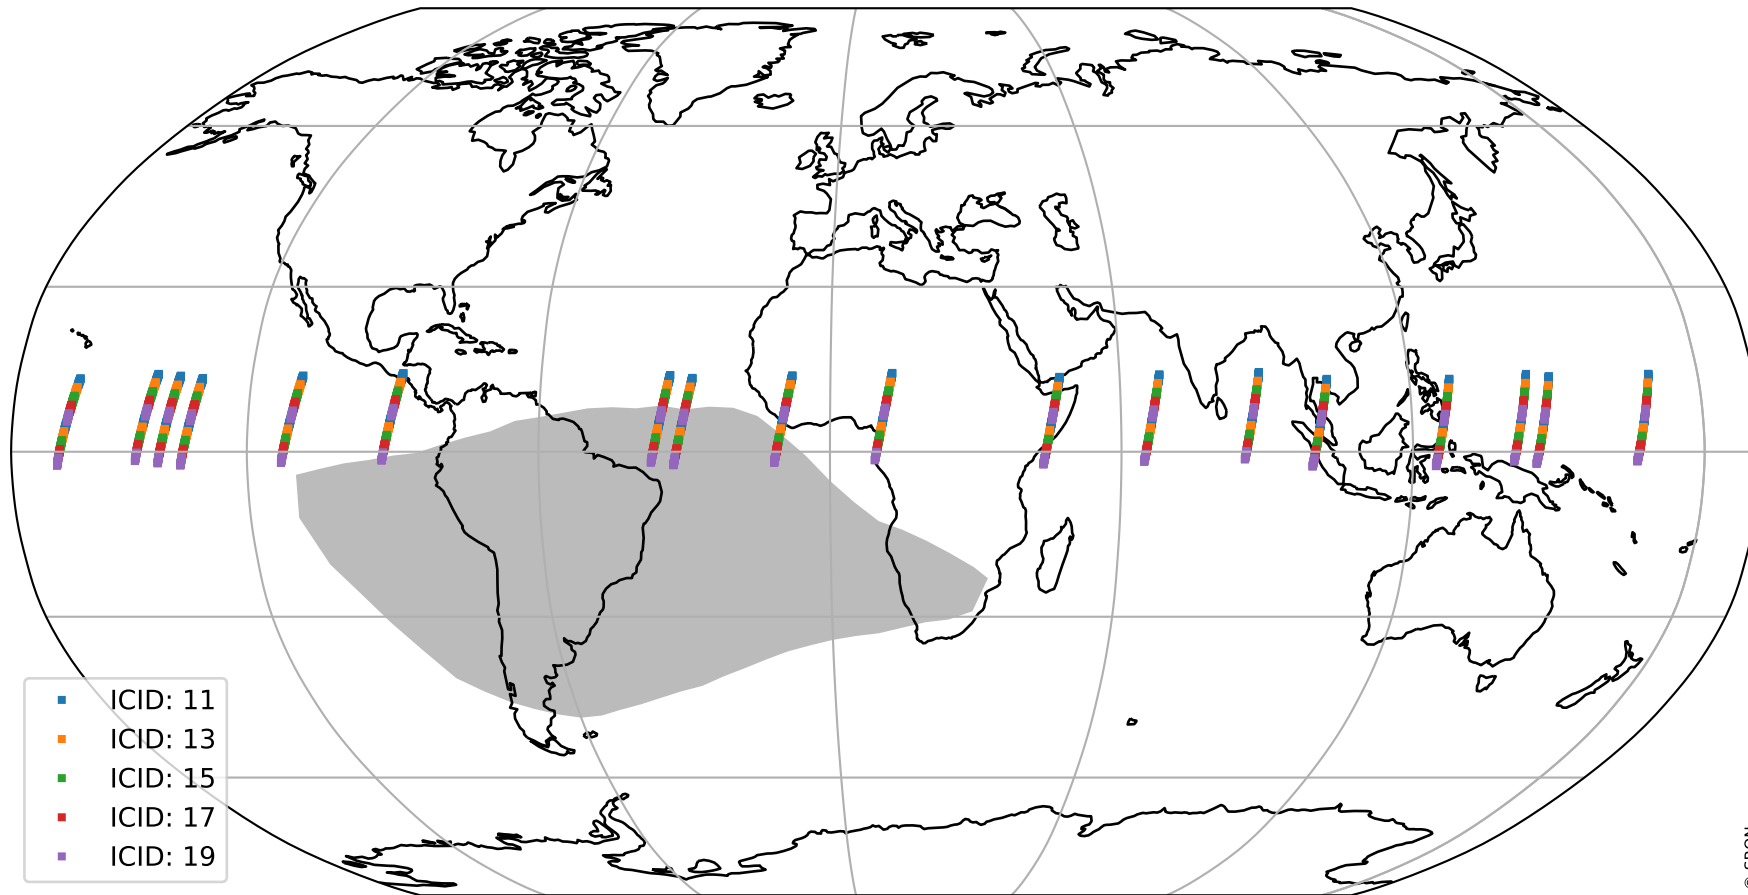

Tropomi SWIR offset (official)

orbits : 18 in [28207, 28252]
coverage : 2023-03-24 / 2023-03-27
median : 0.526 V
spread : 0.035907 V
created : 2023-08-21T15:29:23

value detector map

Tropomi SWIR offset (official)

orbits : 18 in [28207, 28252]
coverage : 2023-03-24 / 2023-03-27
median : 29.109 μV
spread : 14.652 μV
created : 2023-08-21T15:29:24

Tropomi SWIR offset (official)

orbits : 18 in [28207, 28252]
coverage : 2023-03-24 / 2023-03-27
median : -0.013974 mV
spread : 0.41224 mV
created : 2023-08-21T15:29:24

value compared with SWIR offset CKD

Tropomi SWIR offset (official) ground-tracks of Sentinel-5P

orbits : 18 in [28207, 28252]
coverage : 2023-03-24 / 2023-03-27
created : 2023-08-21T15:29:24

Tropomi SWIR offset (official)

orbits : [2827, 28252]
coverage : 2018-04-30 / 2023-03-27
created : 2023-08-21T15:29:25

trend of detector median & temperatures