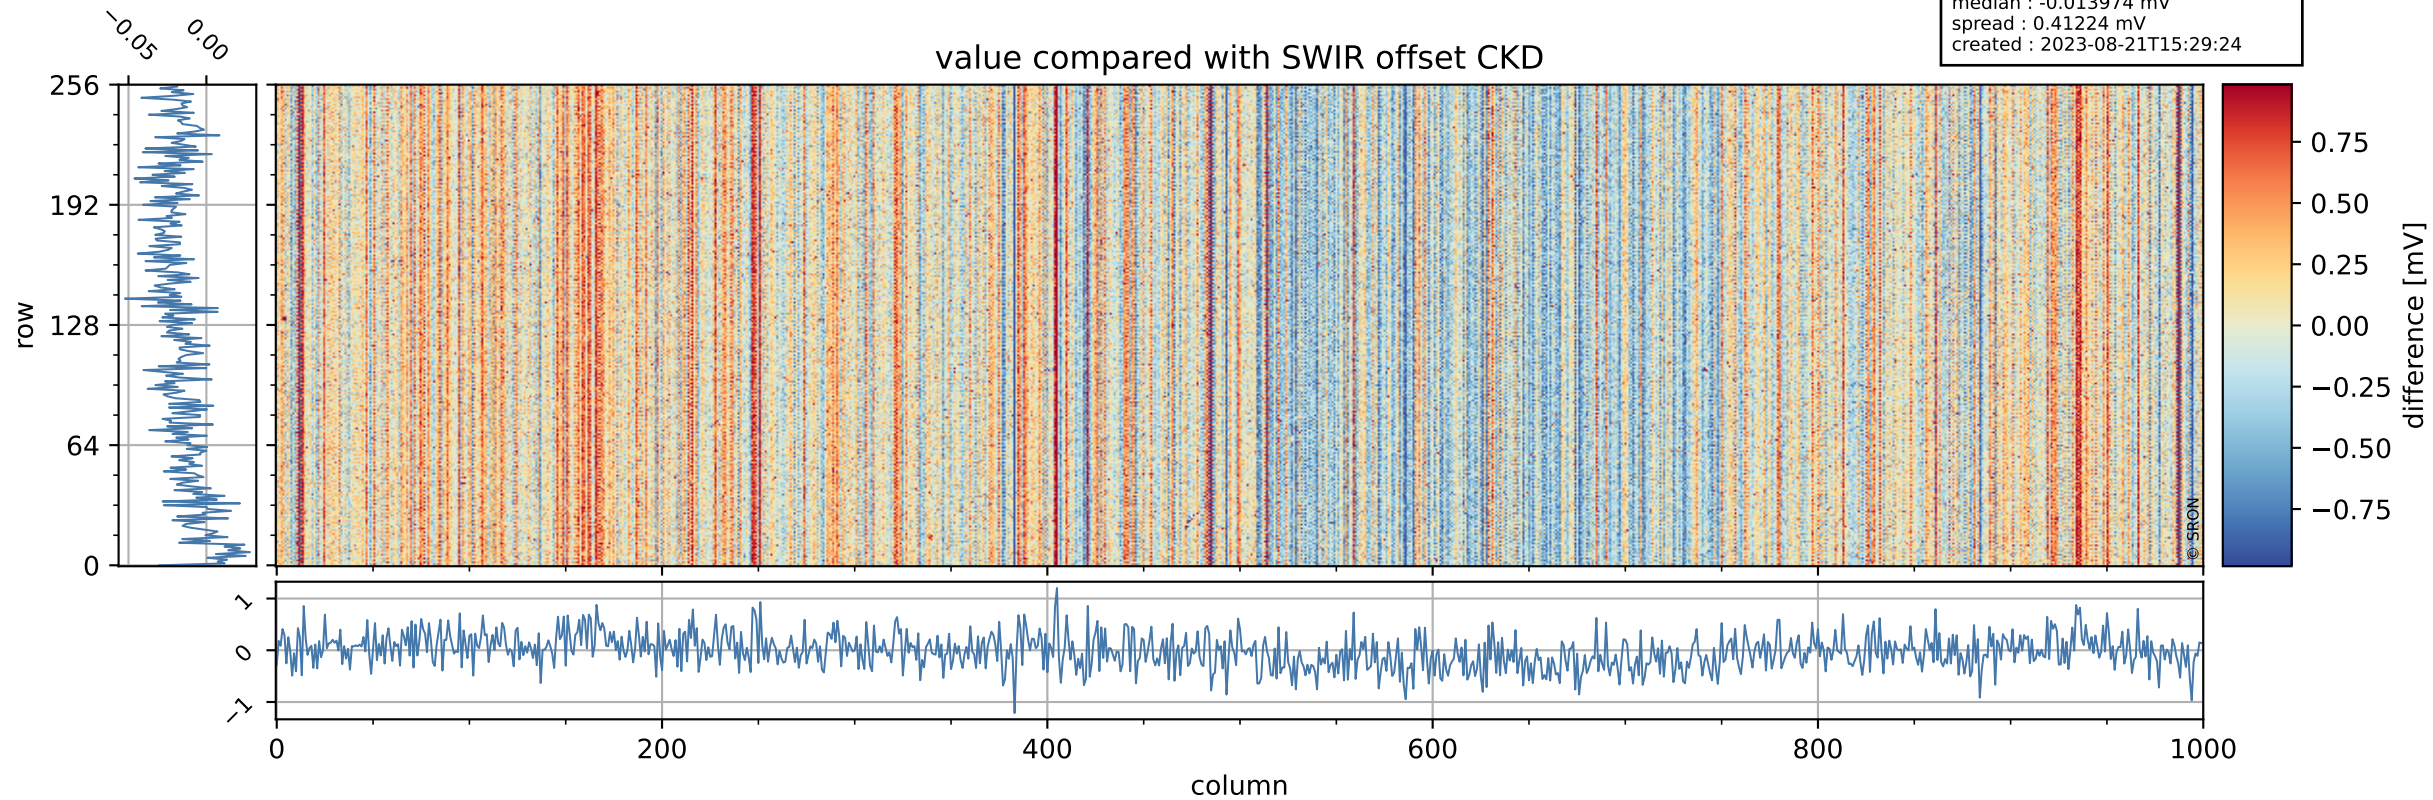

Tropomi SWIR offset (official)

orbits : 18 in [28207, 28252]
coverage : 2023-03-24 / 2023-03-27
median : 0.526 V
spread : 0.035907 V
created : 2023-08-21T15:29:23

value detector map

Tropomi SWIR offset (official)

orbits : 18 in [28207, 28252]
coverage : 2023-03-24 / 2023-03-27
median : 29.109 μV
spread : 14.652 μV
created : 2023-08-21T15:29:24

Tropomi SWIR offset (official)

orbits : 18 in [28207, 28252]
coverage : 2023-03-24 / 2023-03-27
median : -0.013974 mV
spread : 0.41224 mV
created : 2023-08-21T15:29:24

value compared with SWIR offset CKD

Tropomi SWIR offset (official) ground-tracks of Sentinel-5P

orbits : 18 in [28207, 28252]
coverage : 2023-03-24 / 2023-03-27
created : 2023-08-21T15:29:24

Tropomi SWIR offset (official)

orbits : [2827, 28252]
coverage : 2018-04-30 / 2023-03-27
created : 2023-08-21T15:29:25

trend of detector median & temperatures