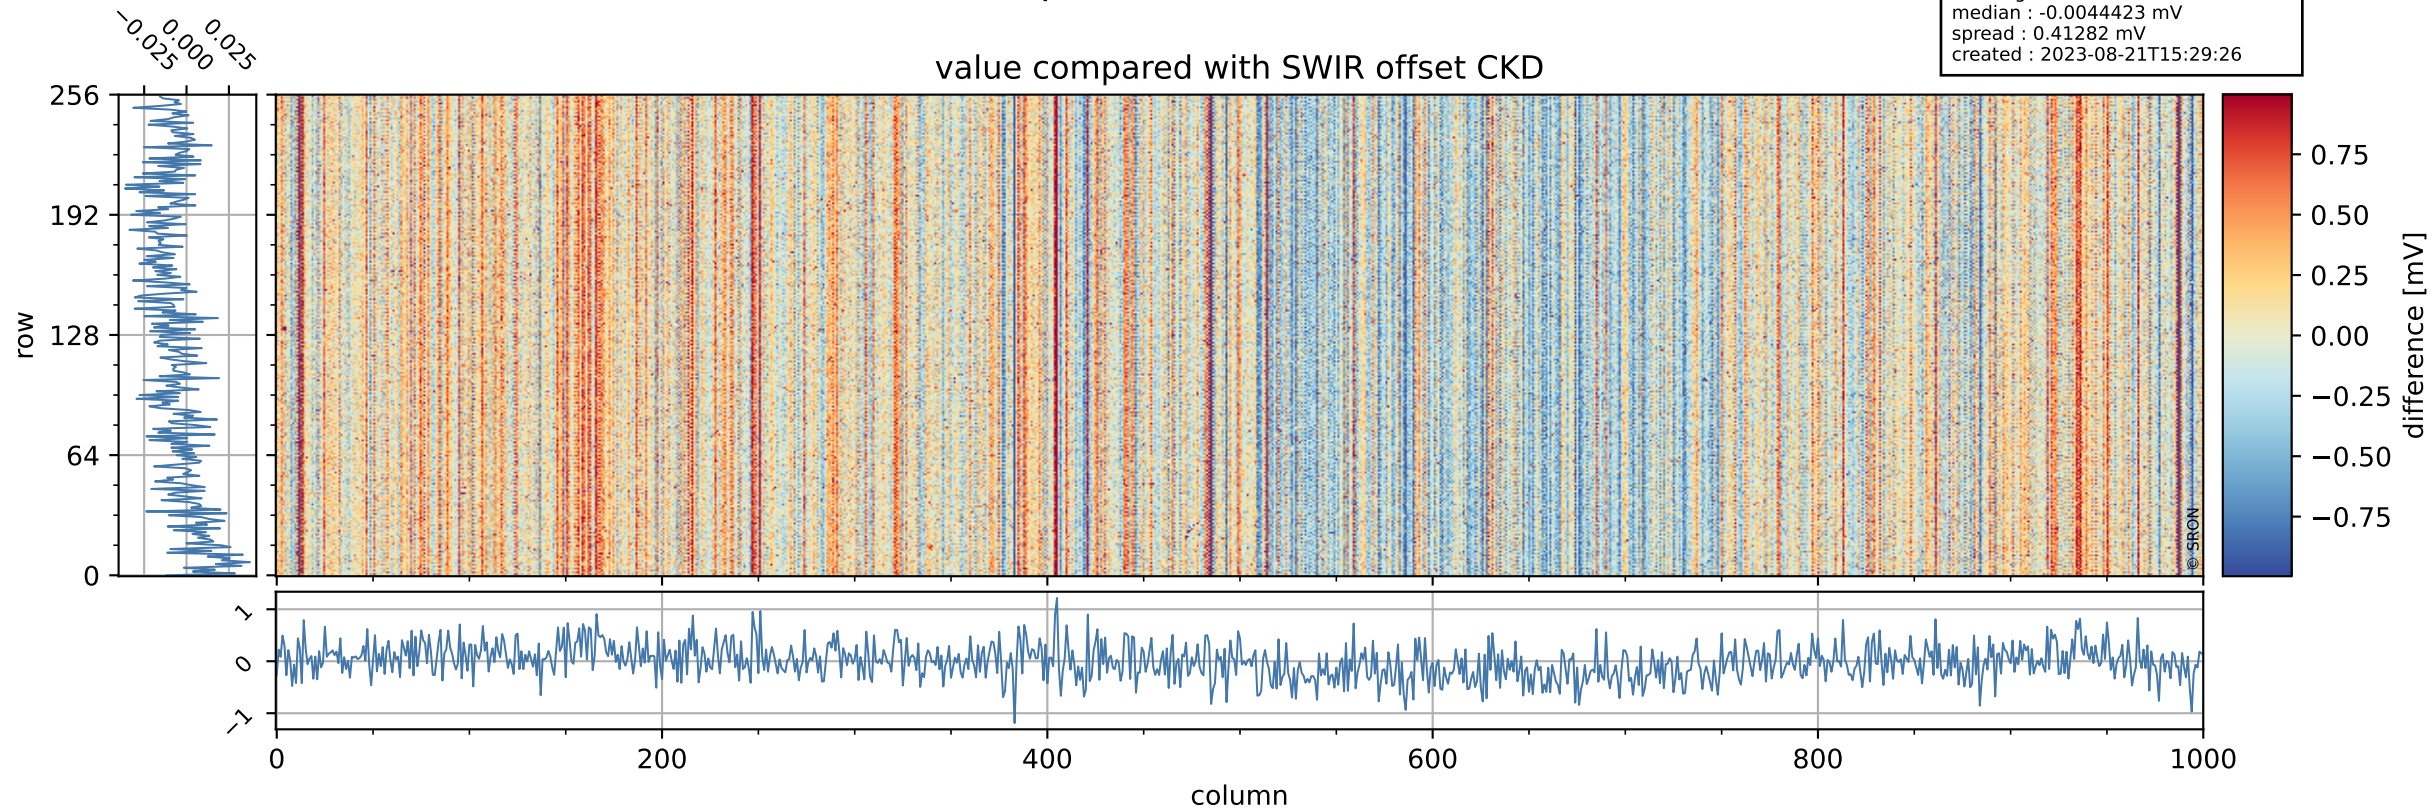

## value detector map

# Tropomi SWIR offset (official)

orbits : 19 in [28222, 28267]  
coverage : 2023-03-25 / 2023-03-28  
median : 29.796  $\mu\text{V}$   
spread : 14.976  $\mu\text{V}$   
created : 2023-08-21T15:29:26

# Tropomi SWIR offset (official)

orbits : 19 in [28222, 28267]  
coverage : 2023-03-25 / 2023-03-28  
median : -0.0044423 mV  
spread : 0.41282 mV  
created : 2023-08-21T15:29:26

value compared with SWIR offset CKD

# Tropomi SWIR offset (official) ground-tracks of Sentinel-5P

orbits : 19 in [28222, 28267]  
coverage : 2023-03-25 / 2023-03-28  
created : 2023-08-21T15:29:26