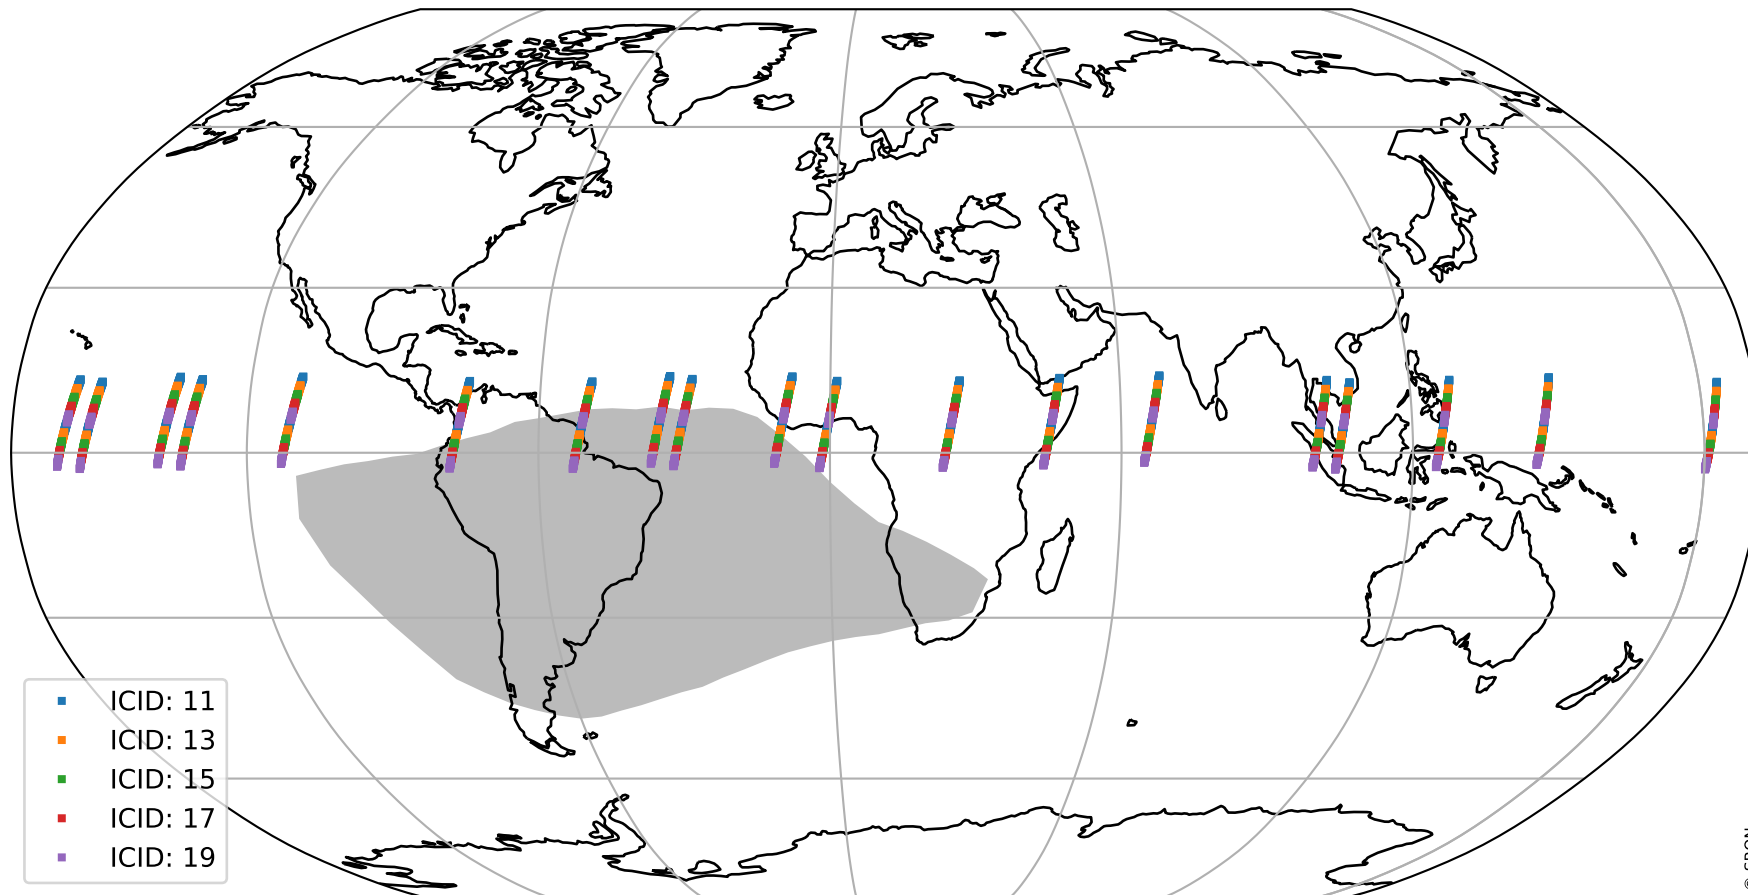

# Tropomi SWIR offset (official)

orbits : 19 in [28222, 28267]  
coverage : 2023-03-25 / 2023-03-28  
median : 29.796  $\mu\text{V}$   
spread : 14.976  $\mu\text{V}$   
created : 2023-08-21T15:29:26

# Tropomi SWIR offset (official)

orbits : 19 in [28222, 28267]  
coverage : 2023-03-25 / 2023-03-28  
median : -0.0044423 mV  
spread : 0.41282 mV  
created : 2023-08-21T15:29:26

value compared with SWIR offset CKD

# Tropomi SWIR offset (official) ground-tracks of Sentinel-5P

orbits : 19 in [28222, 28267]  
coverage : 2023-03-25 / 2023-03-28  
created : 2023-08-21T15:29:26

# Tropomi SWIR offset (official)

orbits : [2827, 28267]  
coverage : 2018-04-30 / 2023-03-28  
created : 2023-08-21T15:29:27