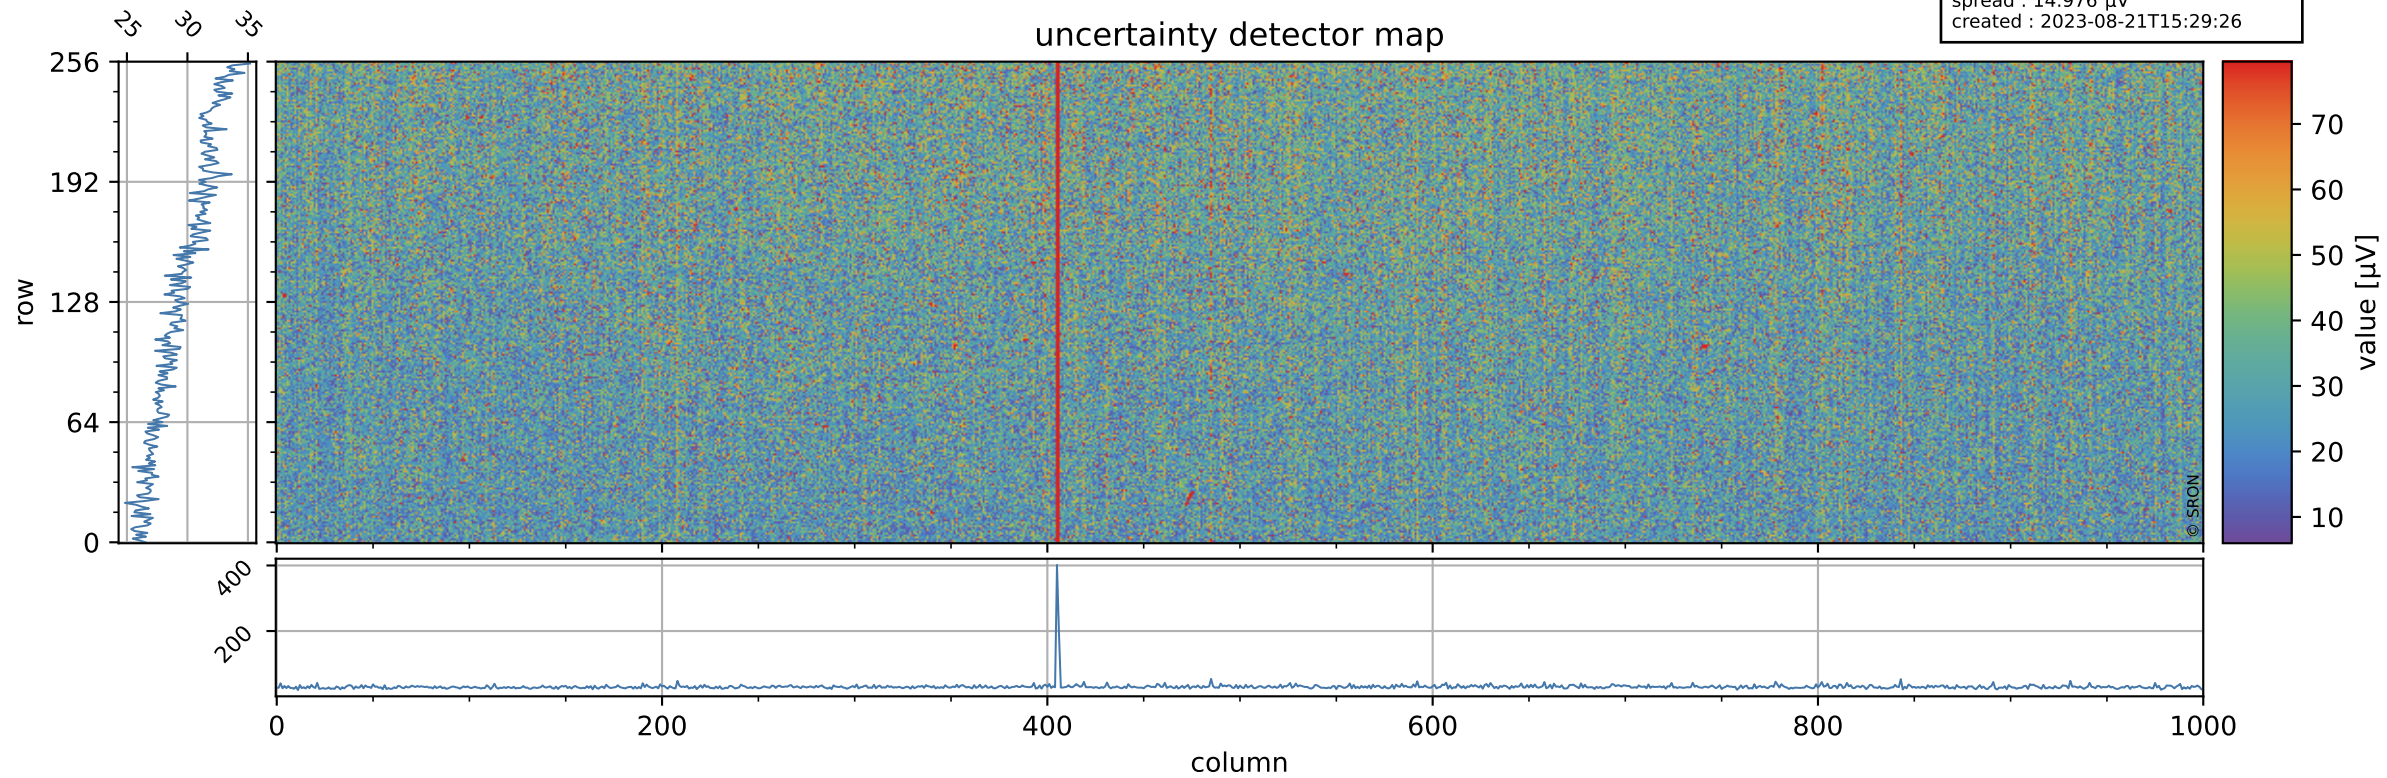

# Tropomi SWIR offset (official)

orbits : 19 in [28222, 28267]  
coverage : 2023-03-25 / 2023-03-28  
median : 0.52601 V  
spread : 0.035906 V  
created : 2023-08-21T15:29:26

## value detector map

# Tropomi SWIR offset (official)

orbits : 19 in [28222, 28267]  
coverage : 2023-03-25 / 2023-03-28  
median : 29.796  $\mu\text{V}$   
spread : 14.976  $\mu\text{V}$   
created : 2023-08-21T15:29:26

# Tropomi SWIR offset (official) ground-tracks of Sentinel-5P

orbits : 19 in [28222, 28267]  
coverage : 2023-03-25 / 2023-03-28  
created : 2023-08-21T15:29:26