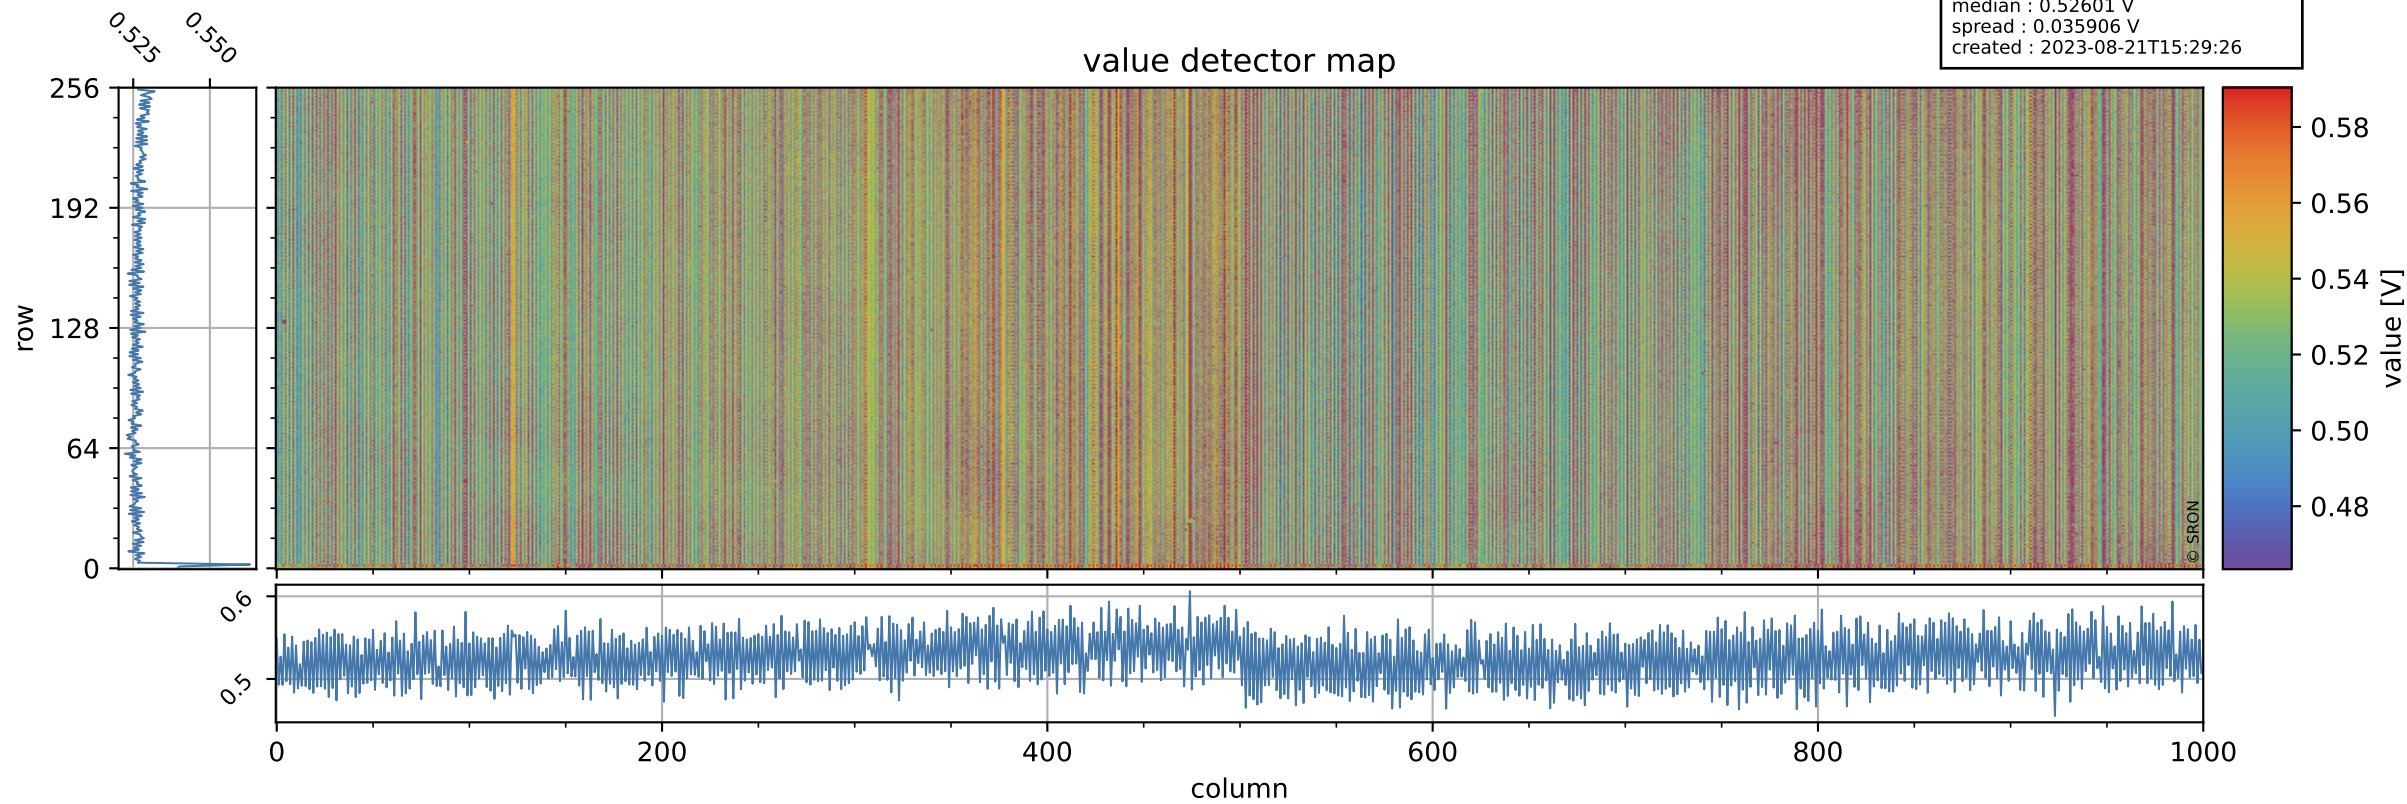

# Tropomi SWIR offset (official)

orbits : 19 in [28222, 28267]  
coverage : 2023-03-25 / 2023-03-28  
median : 0.52601 V  
spread : 0.035906 V  
created : 2023-08-21T15:29:26

## value detector map

# Tropomi SWIR offset (official)

orbits : 19 in [28222, 28267]  
coverage : 2023-03-25 / 2023-03-28  
median : 29.796  $\mu\text{V}$   
spread : 14.976  $\mu\text{V}$   
created : 2023-08-21T15:29:26

# Tropomi SWIR offset (official) ground-tracks of Sentinel-5P

orbits : 19 in [28222, 28267]  
coverage : 2023-03-25 / 2023-03-28  
created : 2023-08-21T15:29:26