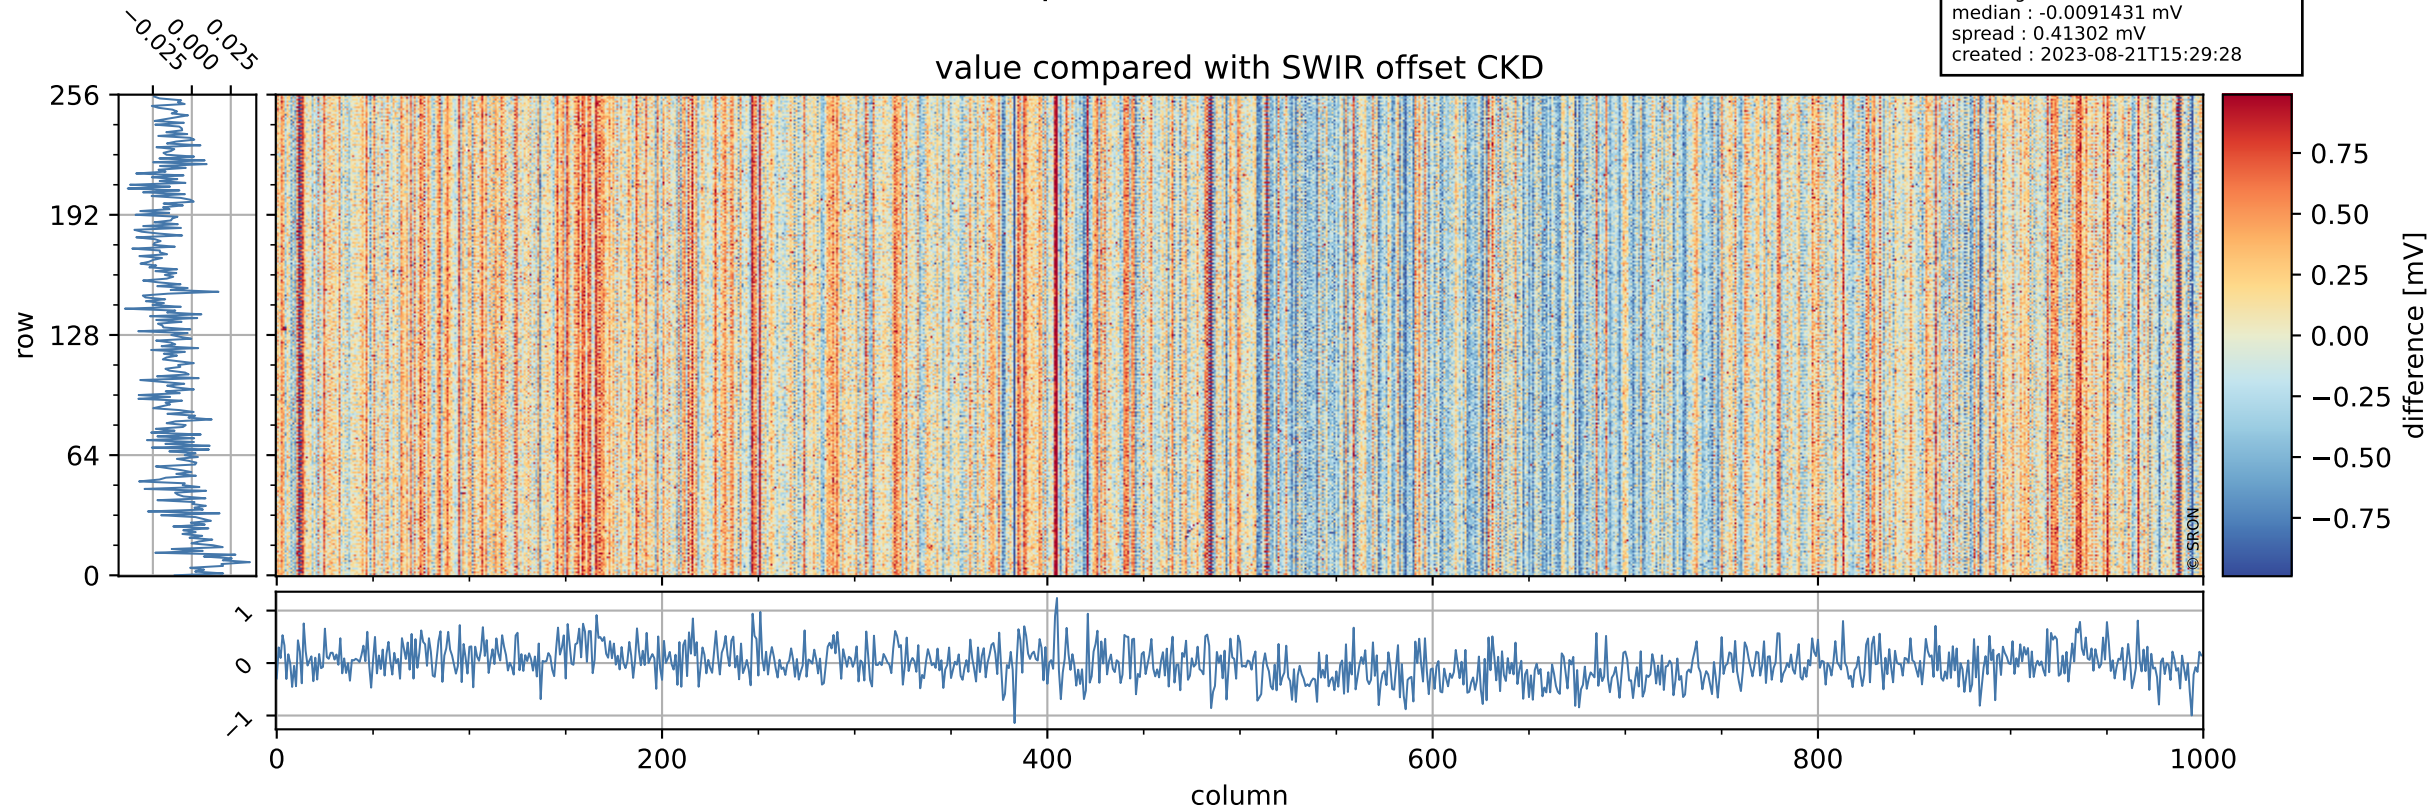

Tropomi SWIR offset (official)

orbits : 19 in [28237, 28282]
coverage : 2023-03-26 / 2023-03-29
median : 0.52601 V
spread : 0.035906 V
created : 2023-08-21T15:29:28

value detector map

Tropomi SWIR offset (official)

orbits : 19 in [28237, 28282]
coverage : 2023-03-26 / 2023-03-29
median : 29.168 μV
spread : 14.714 μV
created : 2023-08-21T15:29:28

Tropomi SWIR offset (official)

orbits : 19 in [28237, 28282]
coverage : 2023-03-26 / 2023-03-29
median : -0.0091431 mV
spread : 0.41302 mV
created : 2023-08-21T15:29:28

value compared with SWIR offset CKD

Tropomi SWIR offset (official) ground-tracks of Sentinel-5P

orbits : 19 in [28237, 28282]
coverage : 2023-03-26 / 2023-03-29
created : 2023-08-21T15:29:29

Tropomi SWIR offset (official)

orbits : [2827, 28282]
coverage : 2018-04-30 / 2023-03-29
created : 2023-08-21T15:29:29

trend of detector median & temperatures