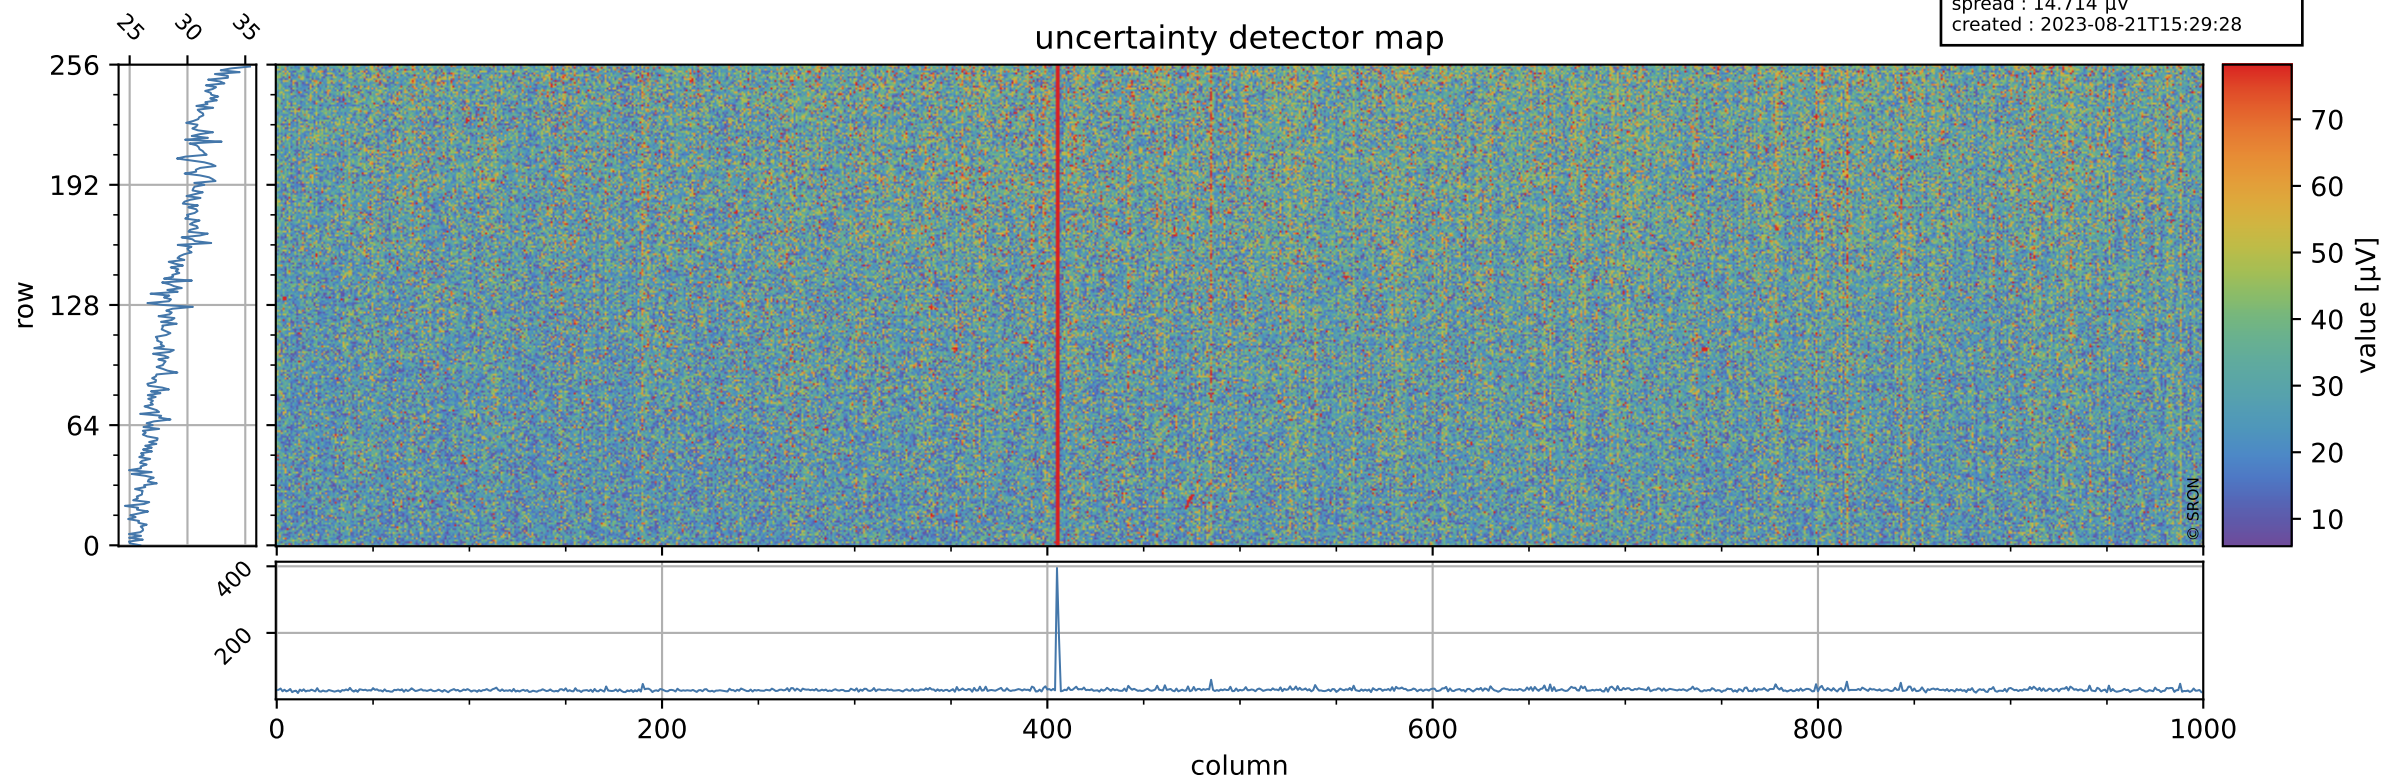

Tropomi SWIR offset (official)

orbits : 19 in [28237, 28282]
coverage : 2023-03-26 / 2023-03-29
median : 0.52601 V
spread : 0.035906 V
created : 2023-08-21T15:29:28

value detector map

Tropomi SWIR offset (official)

orbits : 19 in [28237, 28282]
coverage : 2023-03-26 / 2023-03-29
median : 29.168 μV
spread : 14.714 μV
created : 2023-08-21T15:29:28

Tropomi SWIR offset (official)

orbits : 19 in [28237, 28282]
coverage : 2023-03-26 / 2023-03-29
median : -0.0091431 mV
spread : 0.41302 mV
created : 2023-08-21T15:29:28

value compared with SWIR offset CKD

Tropomi SWIR offset (official) ground-tracks of Sentinel-5P

orbits : 19 in [28237, 28282]
coverage : 2023-03-26 / 2023-03-29
created : 2023-08-21T15:29:29

Tropomi SWIR offset (official)

orbits : [2827, 28282]
coverage : 2018-04-30 / 2023-03-29
created : 2023-08-21T15:29:29

trend of detector median & temperatures