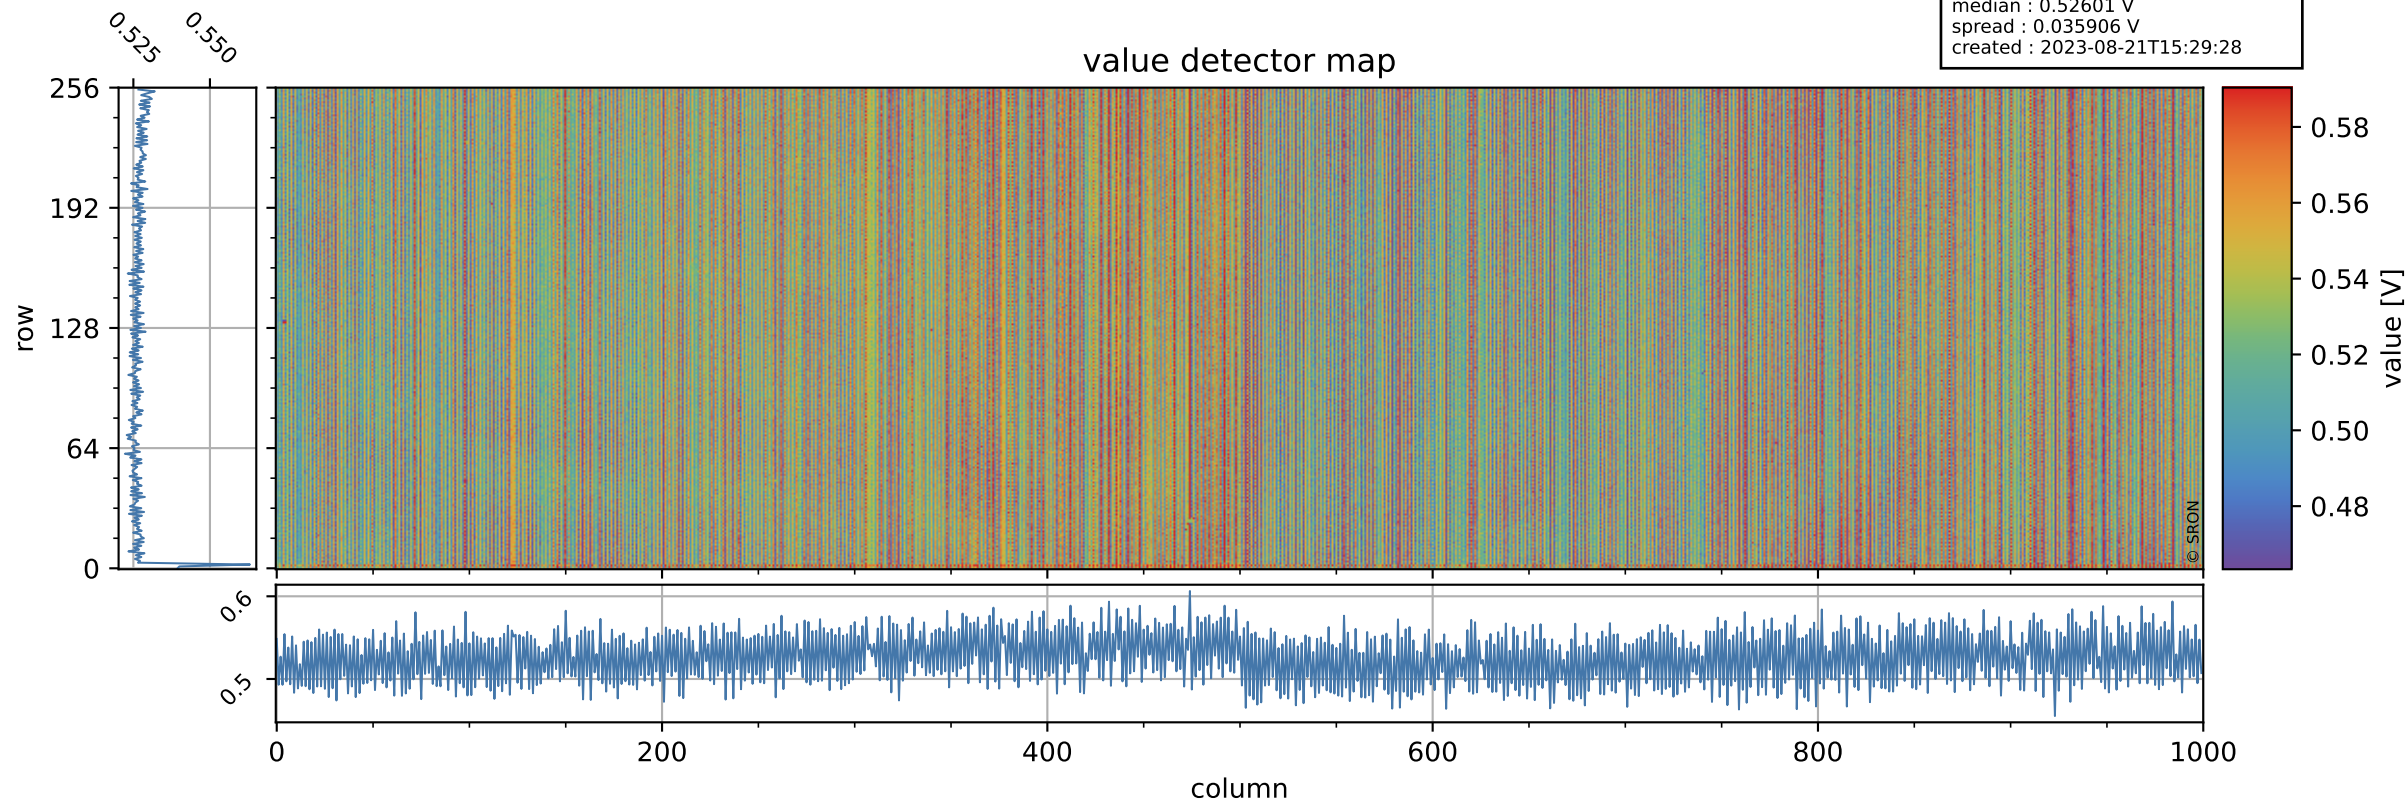

Tropomi SWIR offset (official)

orbits : 19 in [28237, 28282]
coverage : 2023-03-26 / 2023-03-29
median : 0.52601 V
spread : 0.035906 V
created : 2023-08-21T15:29:28

value detector map

Tropomi SWIR offset (official)

orbits : 19 in [28237, 28282]
coverage : 2023-03-26 / 2023-03-29
median : 29.168 μV
spread : 14.714 μV
created : 2023-08-21T15:29:28

Tropomi SWIR offset (official)

orbits : 19 in [28237, 28282]
coverage : 2023-03-26 / 2023-03-29
median : -0.0091431 mV
spread : 0.41302 mV
created : 2023-08-21T15:29:28

value compared with SWIR offset CKD

Tropomi SWIR offset (official) ground-tracks of Sentinel-5P

orbits : 19 in [28237, 28282]
coverage : 2023-03-26 / 2023-03-29
created : 2023-08-21T15:29:29

Tropomi SWIR offset (official)

orbits : [2827, 28282]
coverage : 2018-04-30 / 2023-03-29
created : 2023-08-21T15:29:29

trend of detector median & temperatures