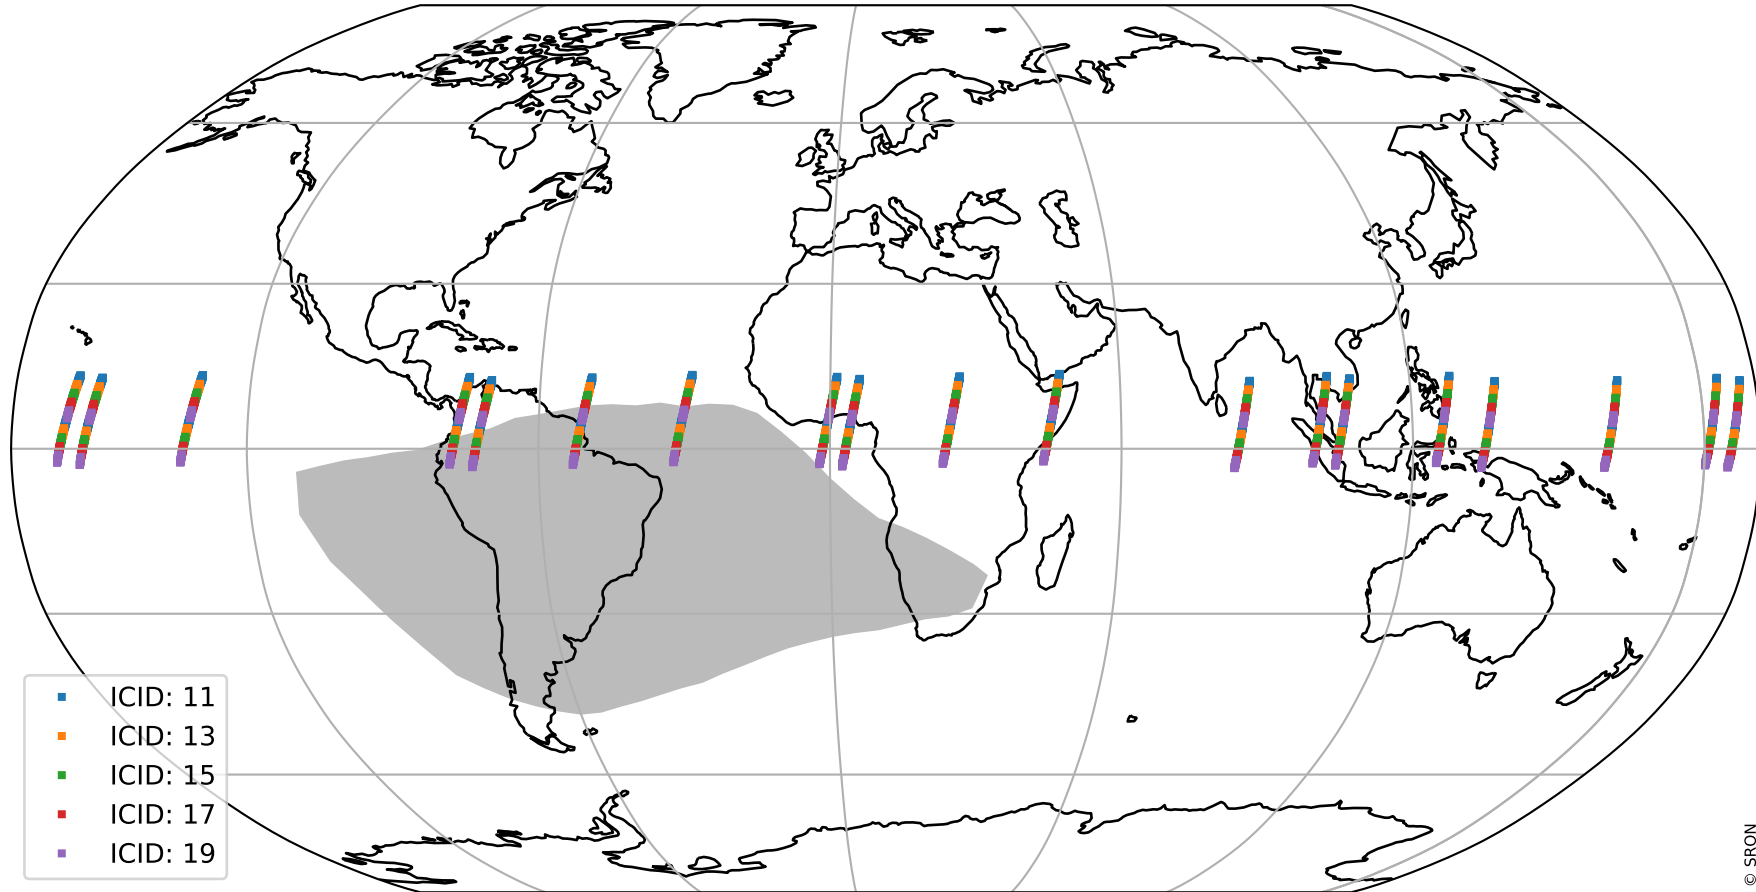

Tropomi SWIR offset (official)

orbits : 19 in [28237, 28282]
coverage : 2023-03-26 / 2023-03-29
median : 0.52601 V
spread : 0.035906 V
created : 2023-08-21T15:29:28

value detector map

Tropomi SWIR offset (official)

orbits : 19 in [28237, 28282]
coverage : 2023-03-26 / 2023-03-29
median : 29.168 μV
spread : 14.714 μV
created : 2023-08-21T15:29:28

Tropomi SWIR offset (official)

orbits : 19 in [28237, 28282]
coverage : 2023-03-26 / 2023-03-29
median : -0.0091431 mV
spread : 0.41302 mV
created : 2023-08-21T15:29:28

value compared with SWIR offset CKD

Tropomi SWIR offset (official) ground-tracks of Sentinel-5P

orbits : 19 in [28237, 28282]
coverage : 2023-03-26 / 2023-03-29
created : 2023-08-21T15:29:29

Tropomi SWIR offset (official)

orbits : [2827, 28282]
coverage : 2018-04-30 / 2023-03-29
created : 2023-08-21T15:29:29

trend of detector median & temperatures