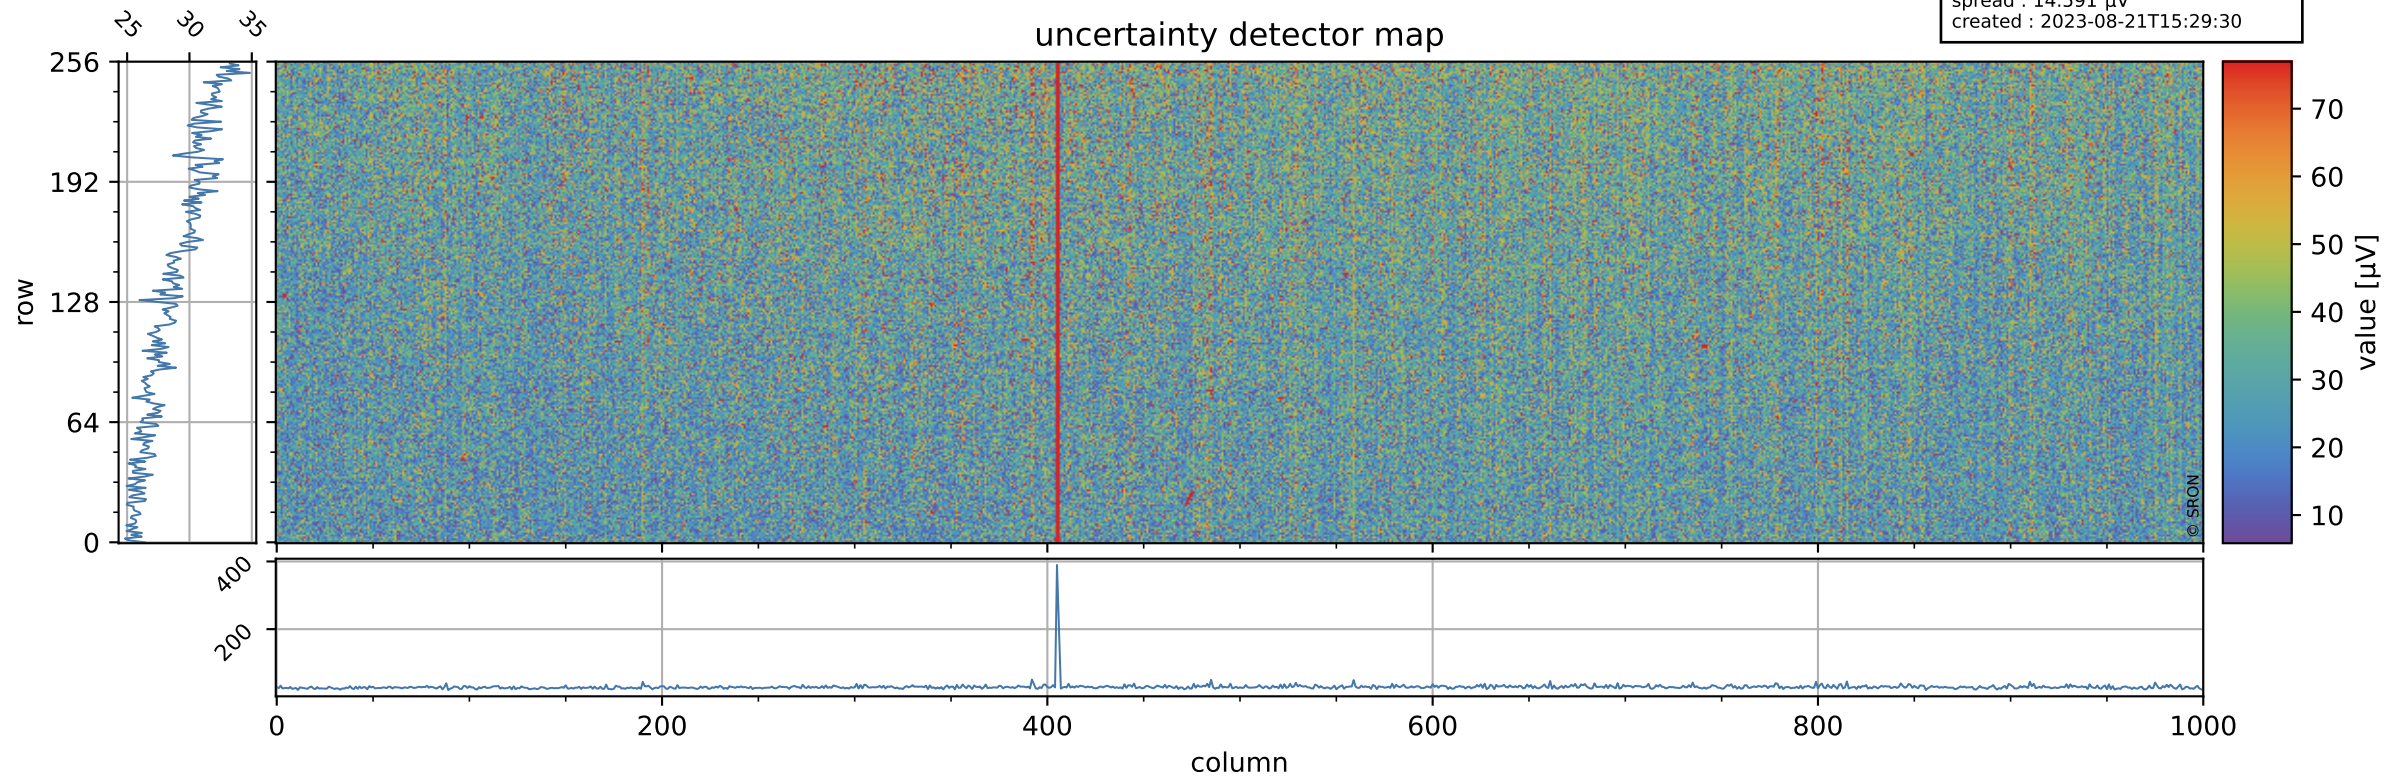

Tropomi SWIR offset (official)

orbits : 20 in [28252, 28297]
coverage : 2023-03-27 / 2023-03-30
median : 0.52599 V
spread : 0.035907 V
created : 2023-08-21T15:29:30

value detector map

Tropomi SWIR offset (official)

orbits : 20 in [28252, 28297]
coverage : 2023-03-27 / 2023-03-30
median : 28.986 μV
spread : 14.591 μV
created : 2023-08-21T15:29:30

Tropomi SWIR offset (official)

orbits : 20 in [28252, 28297]
coverage : 2023-03-27 / 2023-03-30
median : -0.023963 mV
spread : 0.41137 mV
created : 2023-08-21T15:29:31

value compared with SWIR offset CKD

Tropomi SWIR offset (official) ground-tracks of Sentinel-5P

orbits : 20 in [28252, 28297]
coverage : 2023-03-27 / 2023-03-30
created : 2023-08-21T15:29:31

Tropomi SWIR offset (official)

orbits : [2827, 28297]
coverage : 2018-04-30 / 2023-03-30
created : 2023-08-21T15:29:31

trend of detector median & temperatures