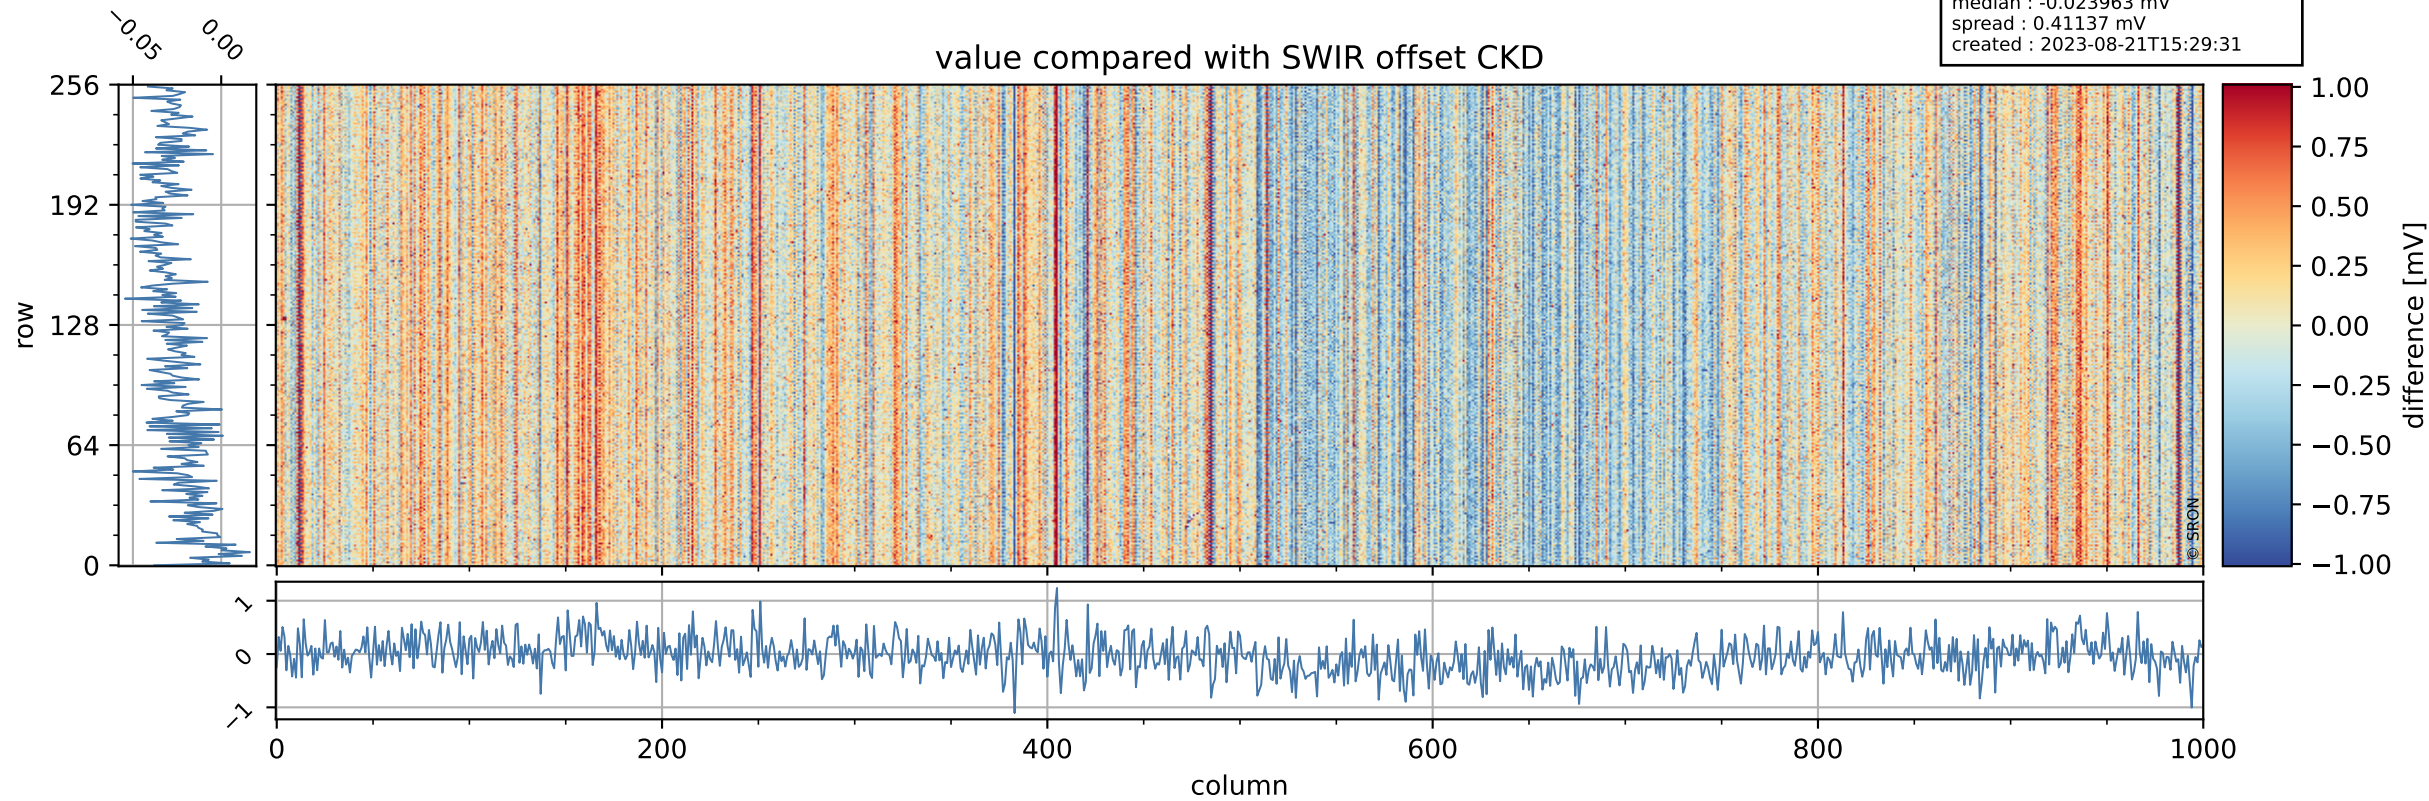

Tropomi SWIR offset (official)

orbits : 20 in [28252, 28297]
coverage : 2023-03-27 / 2023-03-30
median : 0.52599 V
spread : 0.035907 V
created : 2023-08-21T15:29:30

value detector map

Tropomi SWIR offset (official)

orbits : 20 in [28252, 28297]
coverage : 2023-03-27 / 2023-03-30
median : 28.986 μV
spread : 14.591 μV
created : 2023-08-21T15:29:30

Tropomi SWIR offset (official)

orbits : 20 in [28252, 28297]
coverage : 2023-03-27 / 2023-03-30
median : -0.023963 mV
spread : 0.41137 mV
created : 2023-08-21T15:29:31

value compared with SWIR offset CKD

Tropomi SWIR offset (official) ground-tracks of Sentinel-5P

orbits : 20 in [28252, 28297]
coverage : 2023-03-27 / 2023-03-30
created : 2023-08-21T15:29:31

Tropomi SWIR offset (official)

orbits : [2827, 28297]
coverage : 2018-04-30 / 2023-03-30
created : 2023-08-21T15:29:31

trend of detector median & temperatures