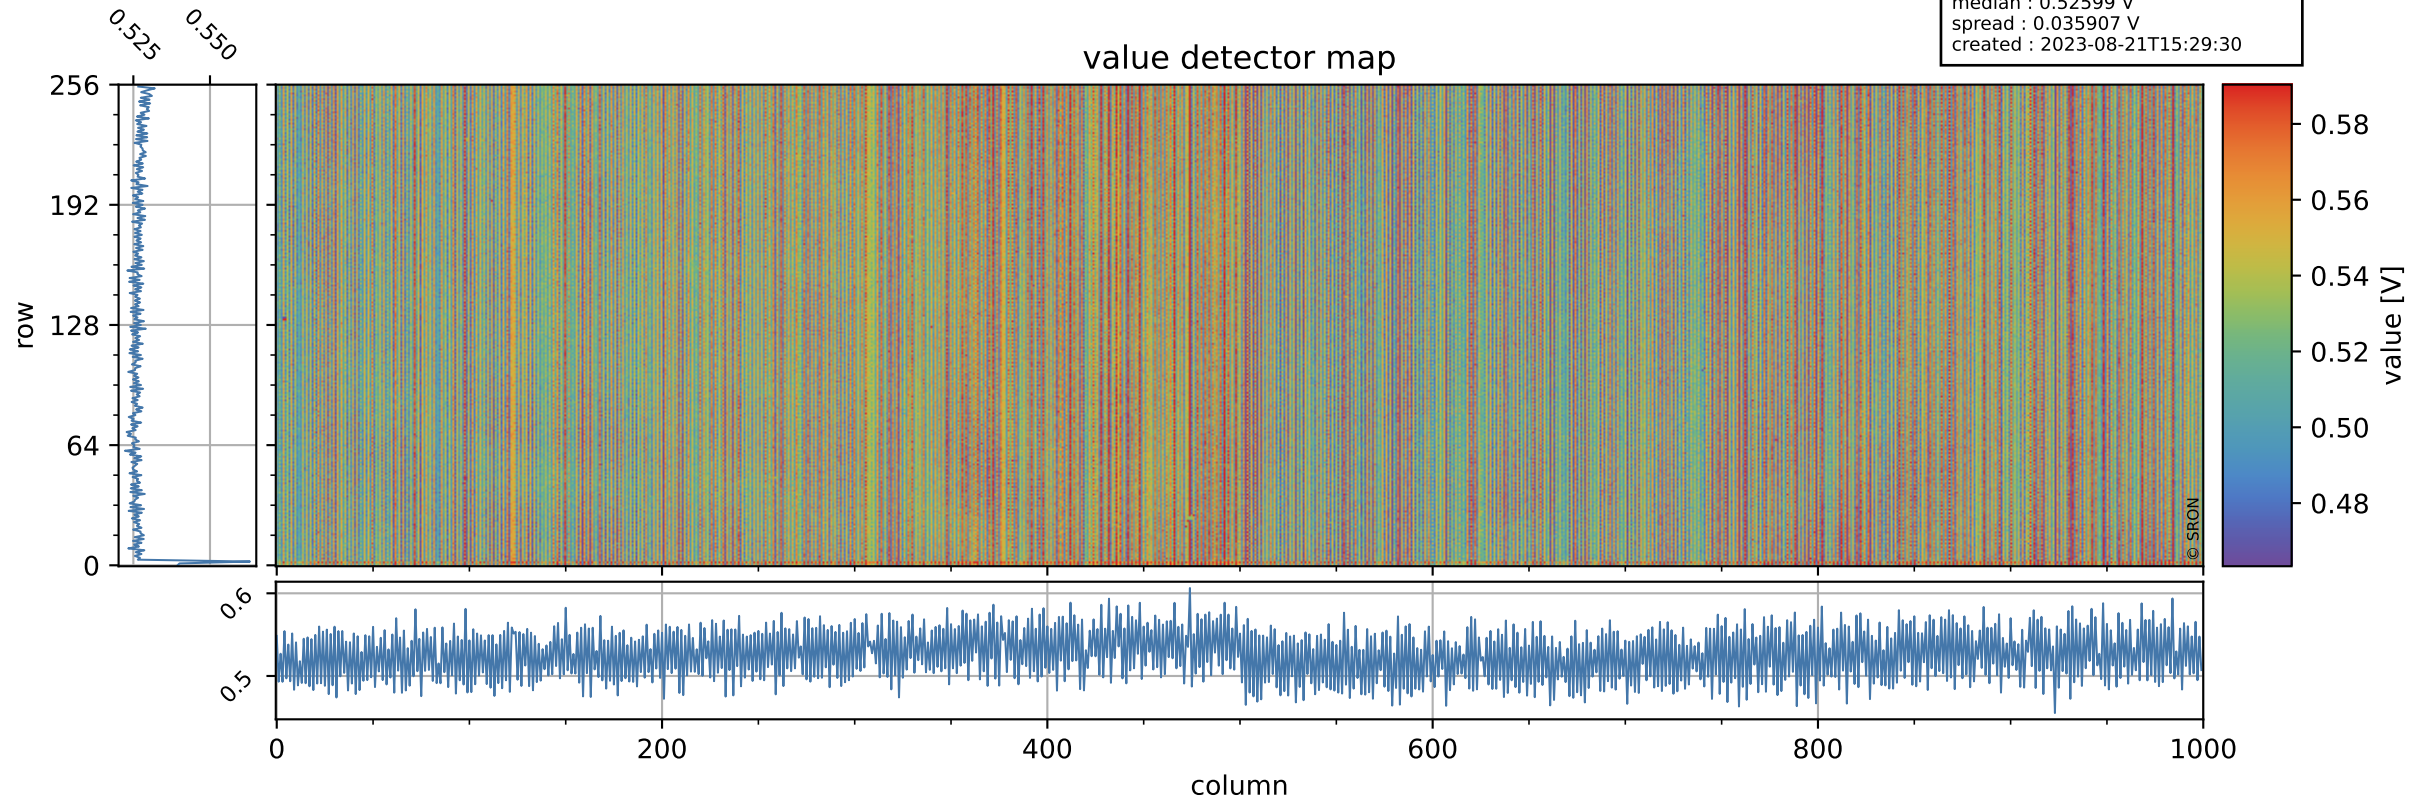

Tropomi SWIR offset (official)

orbits : 20 in [28252, 28297]
coverage : 2023-03-27 / 2023-03-30
median : 0.52599 V
spread : 0.035907 V
created : 2023-08-21T15:29:30

value detector map

Tropomi SWIR offset (official)

orbits : 20 in [28252, 28297]
coverage : 2023-03-27 / 2023-03-30
median : 28.986 μV
spread : 14.591 μV
created : 2023-08-21T15:29:30

Tropomi SWIR offset (official)

orbits : 20 in [28252, 28297]
coverage : 2023-03-27 / 2023-03-30
median : -0.023963 mV
spread : 0.41137 mV
created : 2023-08-21T15:29:31

value compared with SWIR offset CKD

Tropomi SWIR offset (official) ground-tracks of Sentinel-5P

orbits : 20 in [28252, 28297]
coverage : 2023-03-27 / 2023-03-30
created : 2023-08-21T15:29:31

Tropomi SWIR offset (official)

orbits : [2827, 28297]
coverage : 2018-04-30 / 2023-03-30
created : 2023-08-21T15:29:31

trend of detector median & temperatures