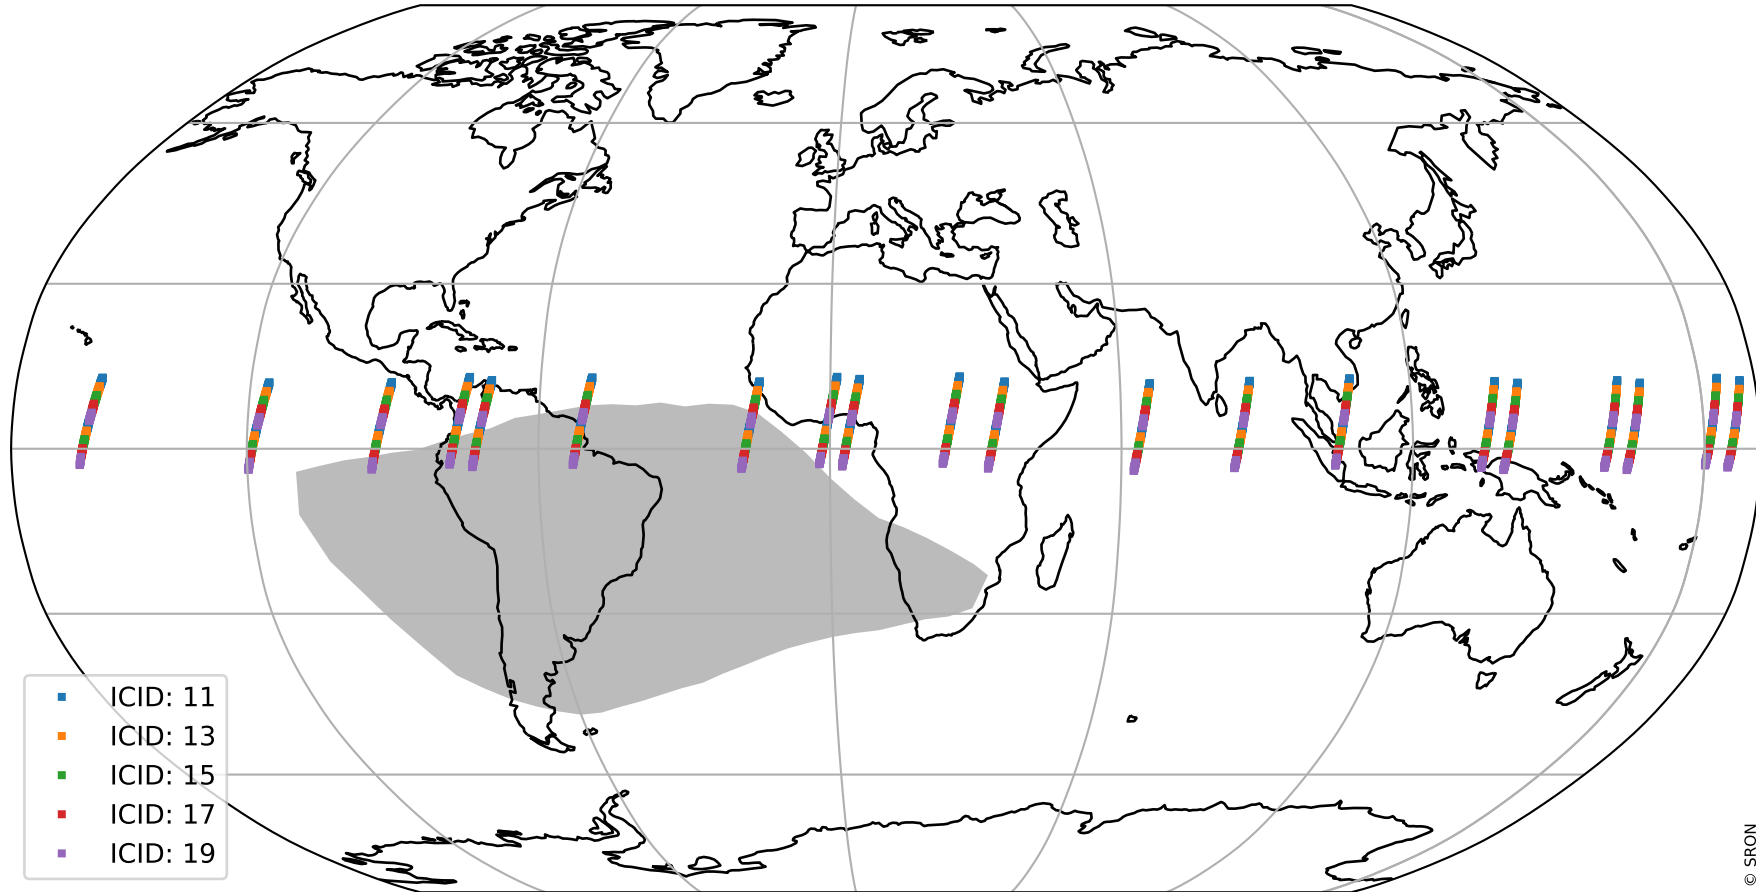

Tropomi SWIR offset (official)

orbits : 20 in [28252, 28297]
coverage : 2023-03-27 / 2023-03-30
median : 0.52599 V
spread : 0.035907 V
created : 2023-08-21T15:29:30

value detector map

Tropomi SWIR offset (official)

orbits : 20 in [28252, 28297]
coverage : 2023-03-27 / 2023-03-30
median : 28.986 μV
spread : 14.591 μV
created : 2023-08-21T15:29:30

Tropomi SWIR offset (official)

orbits : 20 in [28252, 28297]
coverage : 2023-03-27 / 2023-03-30
median : -0.023963 mV
spread : 0.41137 mV
created : 2023-08-21T15:29:31

value compared with SWIR offset CKD

Tropomi SWIR offset (official) ground-tracks of Sentinel-5P

orbits : 20 in [28252, 28297]
coverage : 2023-03-27 / 2023-03-30
created : 2023-08-21T15:29:31

Tropomi SWIR offset (official)

orbits : [2827, 28297]
coverage : 2018-04-30 / 2023-03-30
created : 2023-08-21T15:29:31

trend of detector median & temperatures