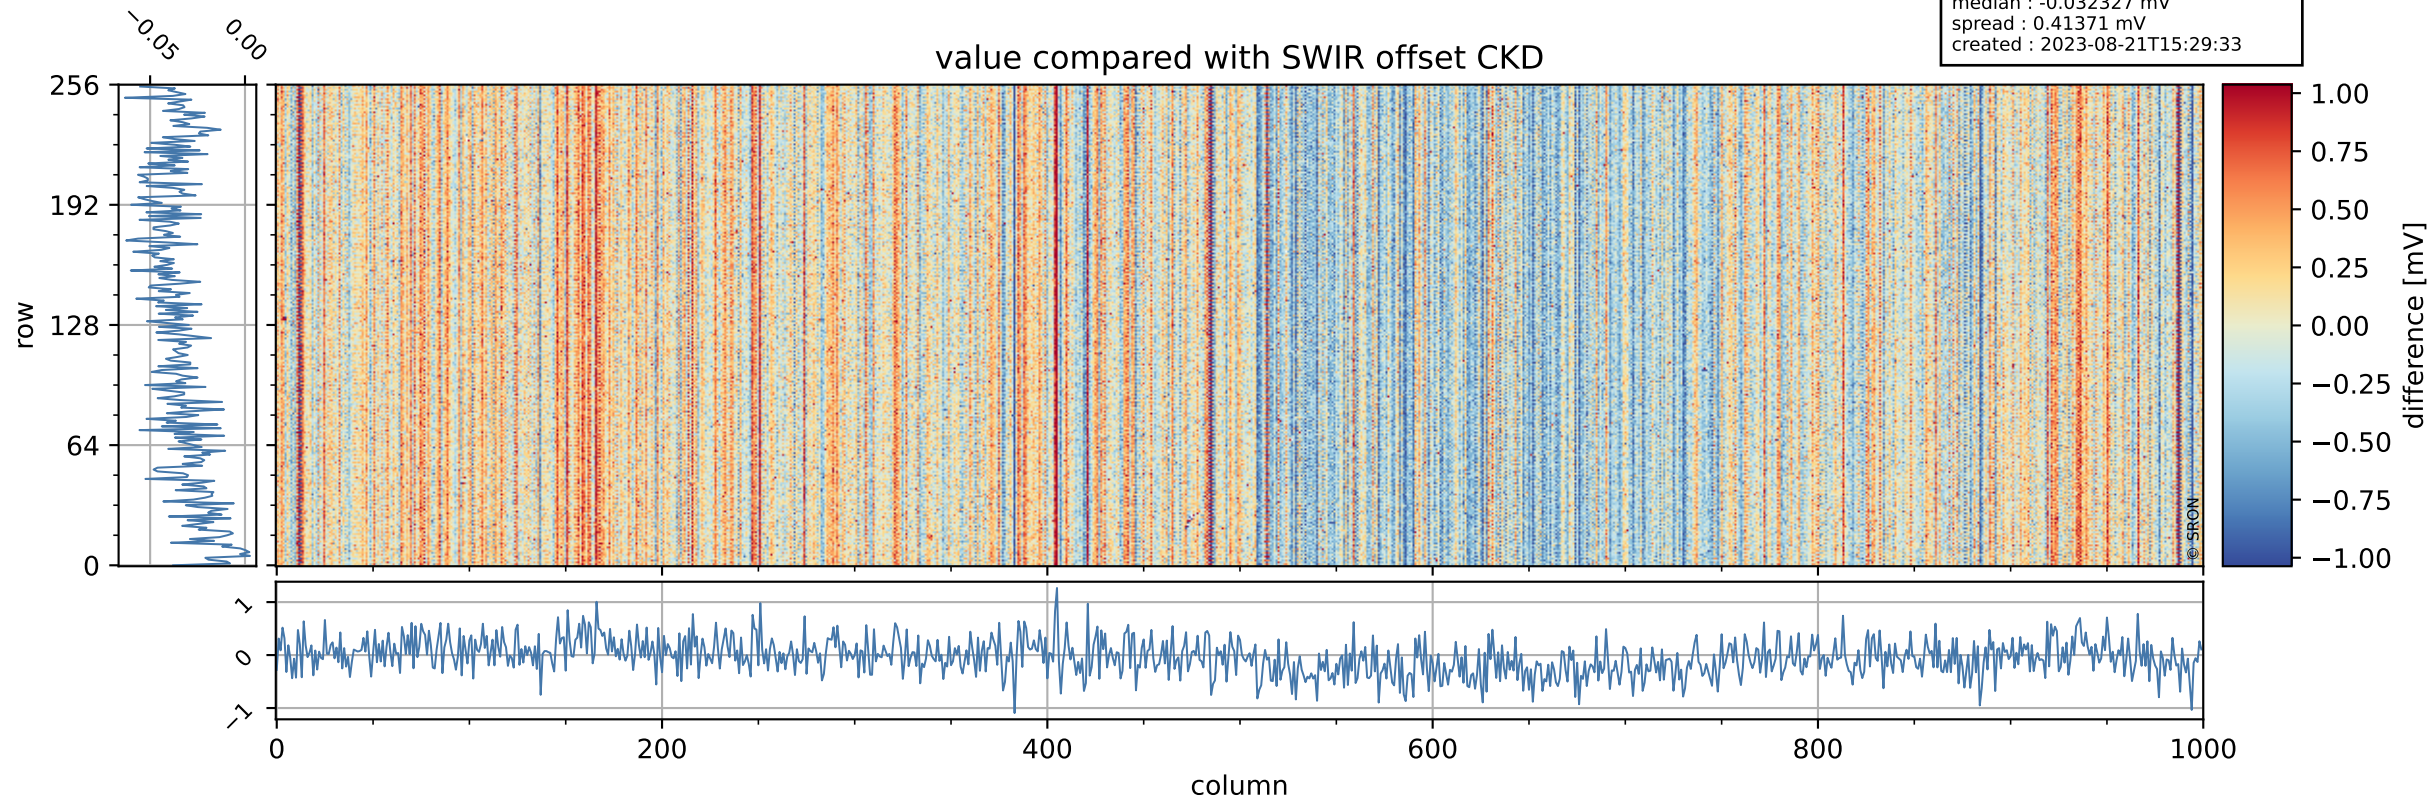

## value detector map

# Tropomi SWIR offset (official)

orbits : 19 in [28267, 28312]  
coverage : 2023-03-28 / 2023-04-01  
median : 28.926  $\mu\text{V}$   
spread : 14.452  $\mu\text{V}$   
created : 2023-08-21T15:29:33

# Tropomi SWIR offset (official)

orbits : 19 in [28267, 28312]  
coverage : 2023-03-28 / 2023-04-01  
median : -0.032327 mV  
spread : 0.41371 mV  
created : 2023-08-21T15:29:33

value compared with SWIR offset CKD

# Tropomi SWIR offset (official) ground-tracks of Sentinel-5P

orbits : 19 in [28267, 28312]  
coverage : 2023-03-28 / 2023-04-01  
created : 2023-08-21T15:29:33