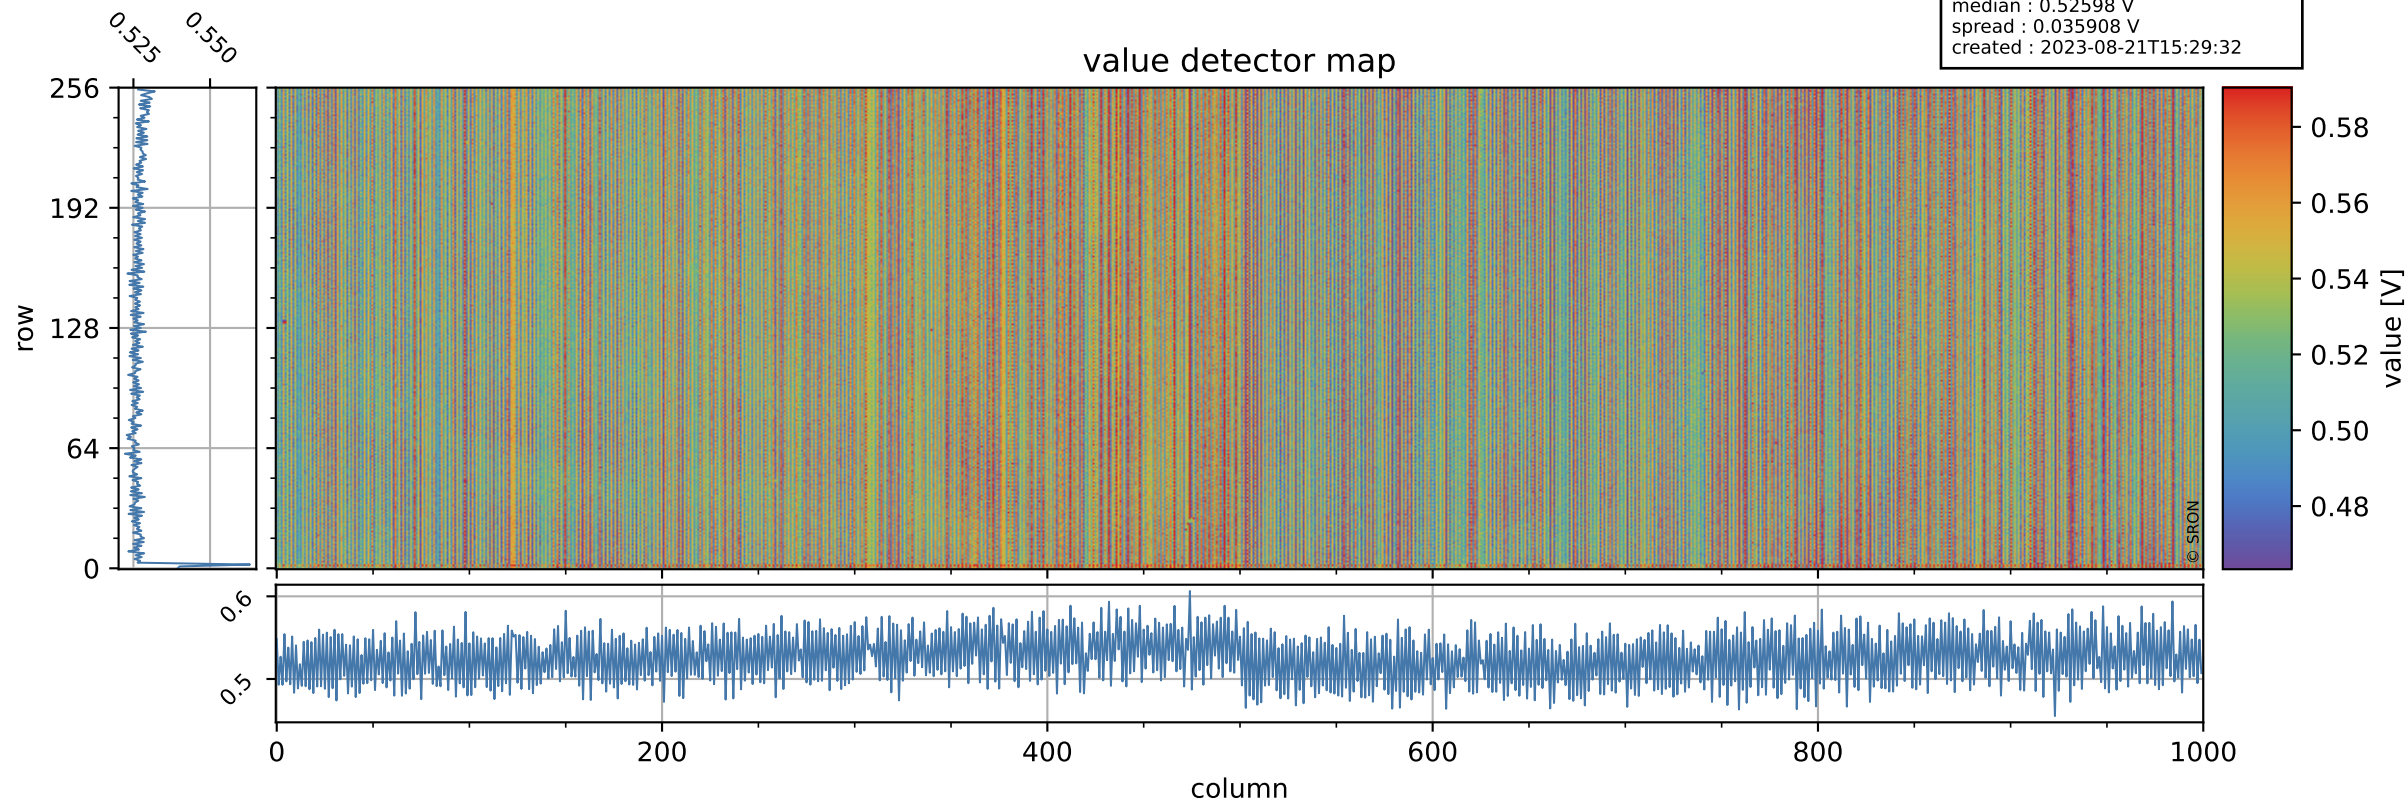

# Tropomi SWIR offset (official)

orbits : 19 in [28267, 28312]  
coverage : 2023-03-28 / 2023-04-01  
median : 0.52598 V  
spread : 0.035908 V  
created : 2023-08-21T15:29:32

## value detector map

# Tropomi SWIR offset (official)

orbits : 19 in [28267, 28312]  
coverage : 2023-03-28 / 2023-04-01  
median : 28.926  $\mu\text{V}$   
spread : 14.452  $\mu\text{V}$   
created : 2023-08-21T15:29:33

# Tropomi SWIR offset (official) ground-tracks of Sentinel-5P

orbits : 19 in [28267, 28312]  
coverage : 2023-03-28 / 2023-04-01  
created : 2023-08-21T15:29:33