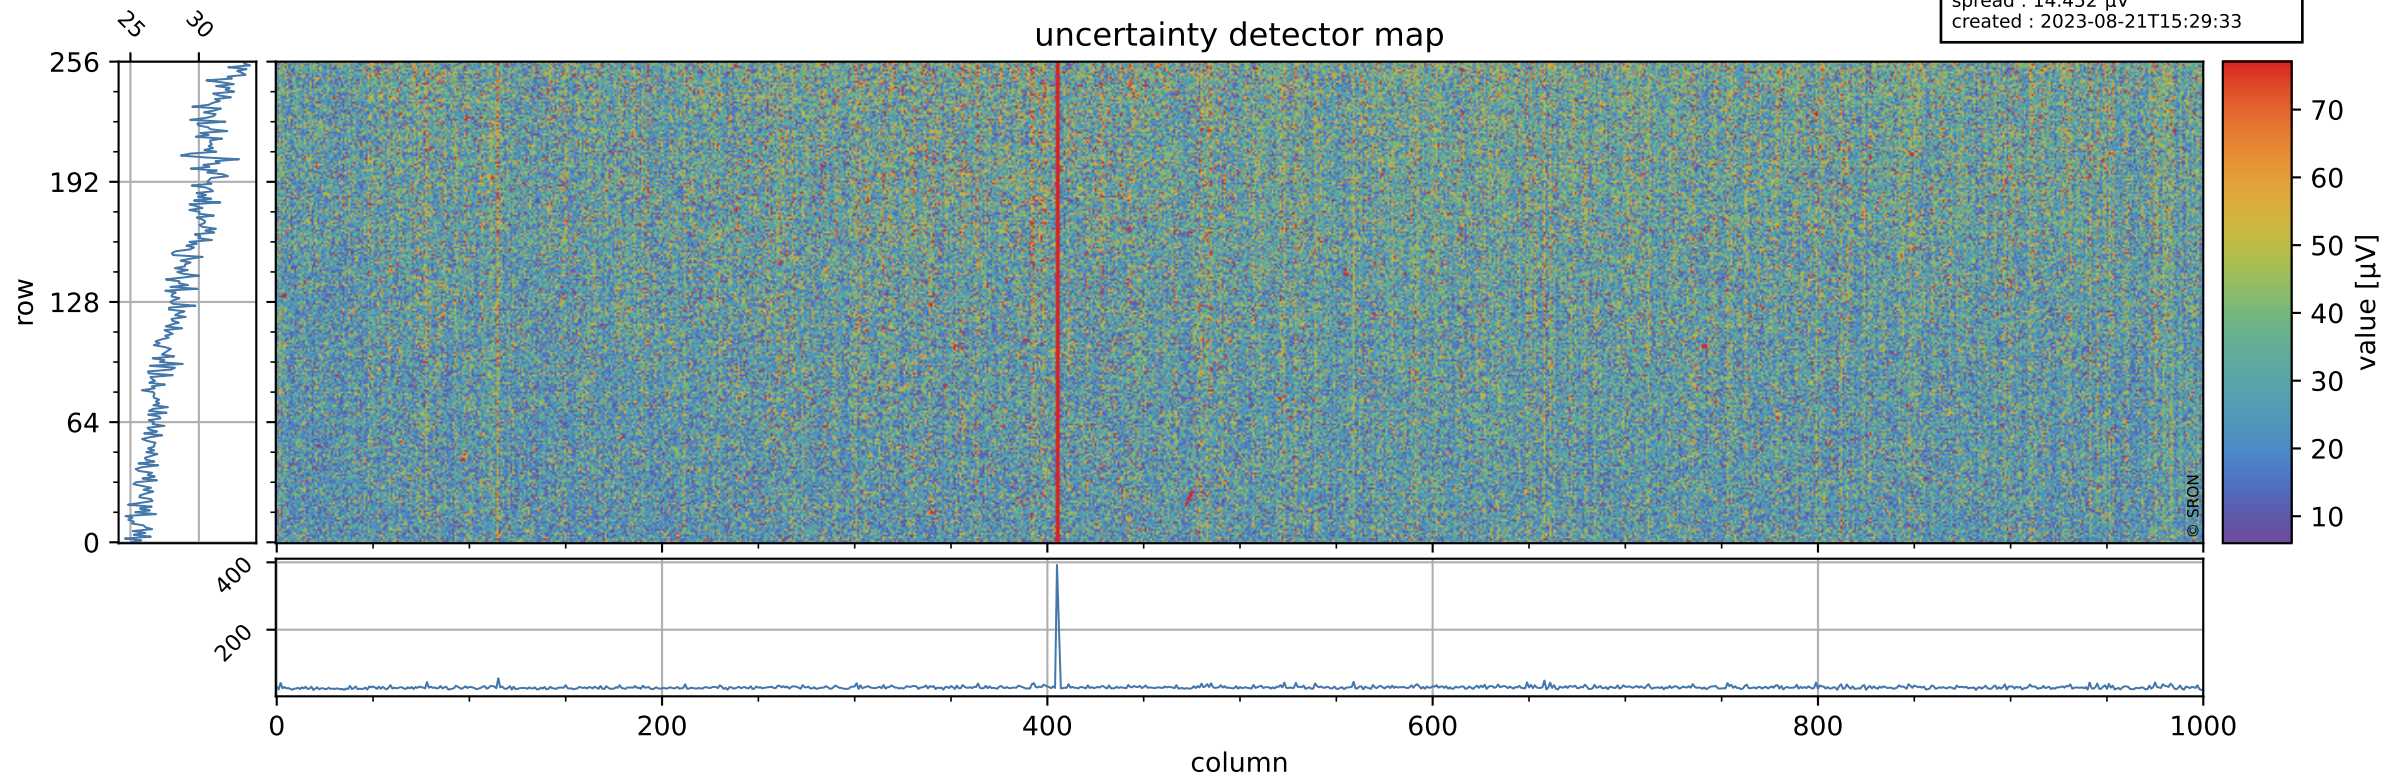

# Tropomi SWIR offset (official)

orbits : 19 in [28267, 28312]  
coverage : 2023-03-28 / 2023-04-01  
median : 0.52598 V  
spread : 0.035908 V  
created : 2023-08-21T15:29:32

## value detector map

# Tropomi SWIR offset (official)

orbits : 19 in [28267, 28312]  
coverage : 2023-03-28 / 2023-04-01  
median : 28.926  $\mu\text{V}$   
spread : 14.452  $\mu\text{V}$   
created : 2023-08-21T15:29:33

# Tropomi SWIR offset (official) ground-tracks of Sentinel-5P

orbits : 19 in [28267, 28312]  
coverage : 2023-03-28 / 2023-04-01  
created : 2023-08-21T15:29:33