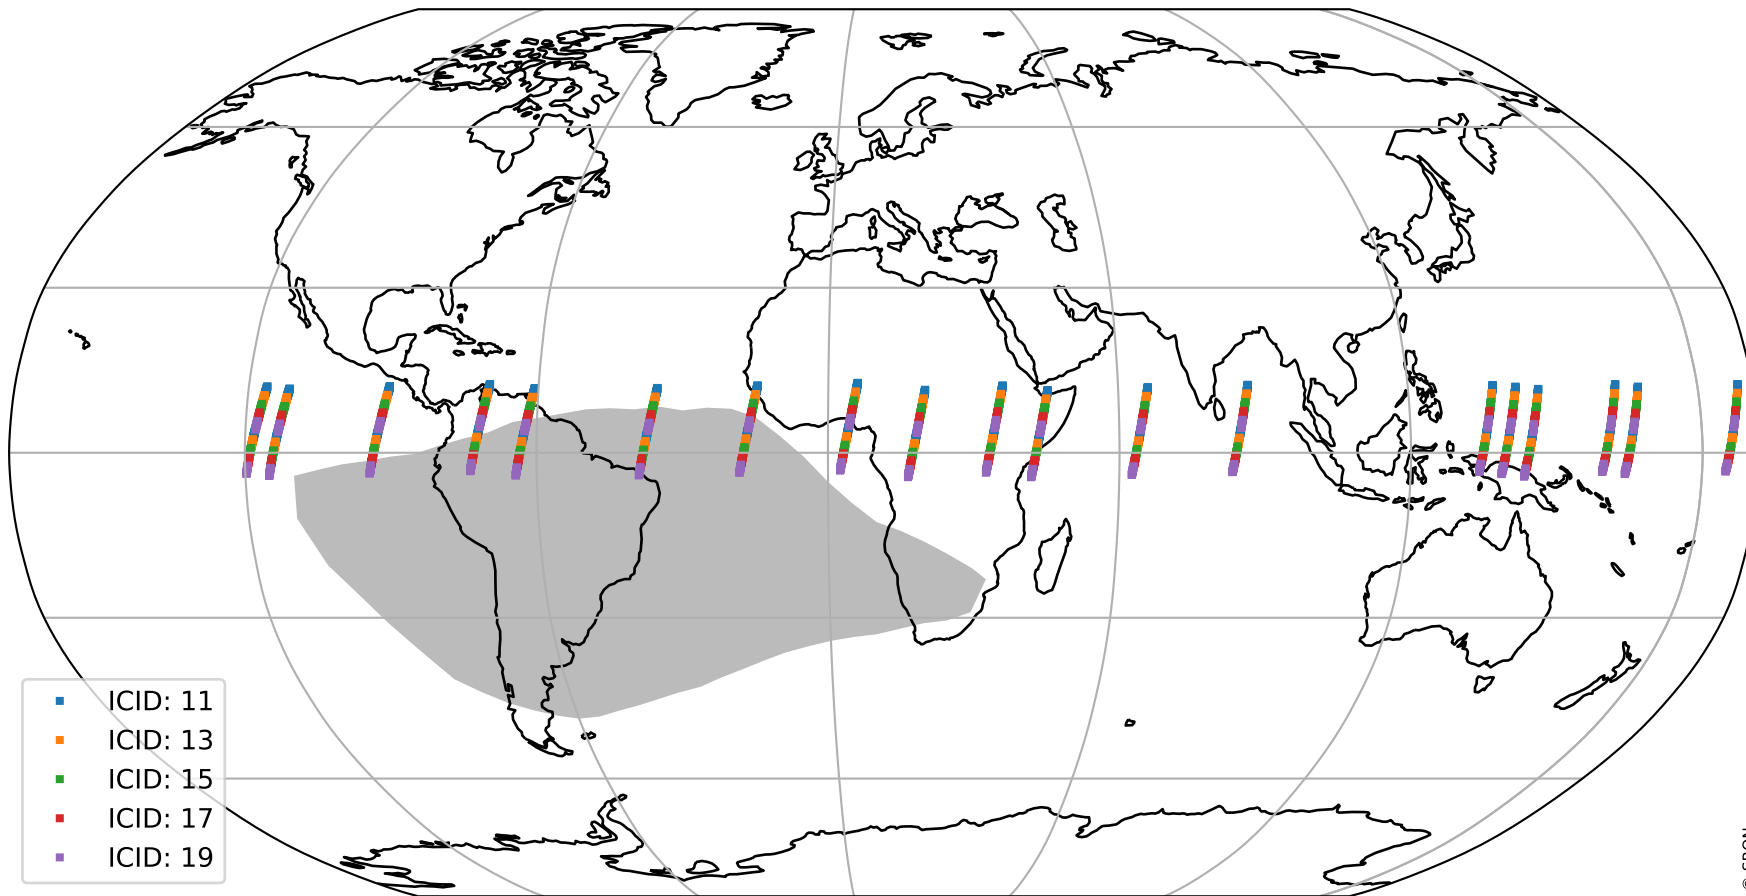

# Tropomi SWIR offset (official)

orbits : 19 in [28267, 28312]  
coverage : 2023-03-28 / 2023-04-01  
median : 28.926  $\mu\text{V}$   
spread : 14.452  $\mu\text{V}$   
created : 2023-08-21T15:29:33

# Tropomi SWIR offset (official)

orbits : 19 in [28267, 28312]  
coverage : 2023-03-28 / 2023-04-01  
median : -0.032327 mV  
spread : 0.41371 mV  
created : 2023-08-21T15:29:33

value compared with SWIR offset CKD

# Tropomi SWIR offset (official) ground-tracks of Sentinel-5P

orbits : 19 in [28267, 28312]  
coverage : 2023-03-28 / 2023-04-01  
created : 2023-08-21T15:29:33

# Tropomi SWIR offset (official)

orbits : [2827, 28312]  
coverage : 2018-04-30 / 2023-04-01  
created : 2023-08-21T15:29:34