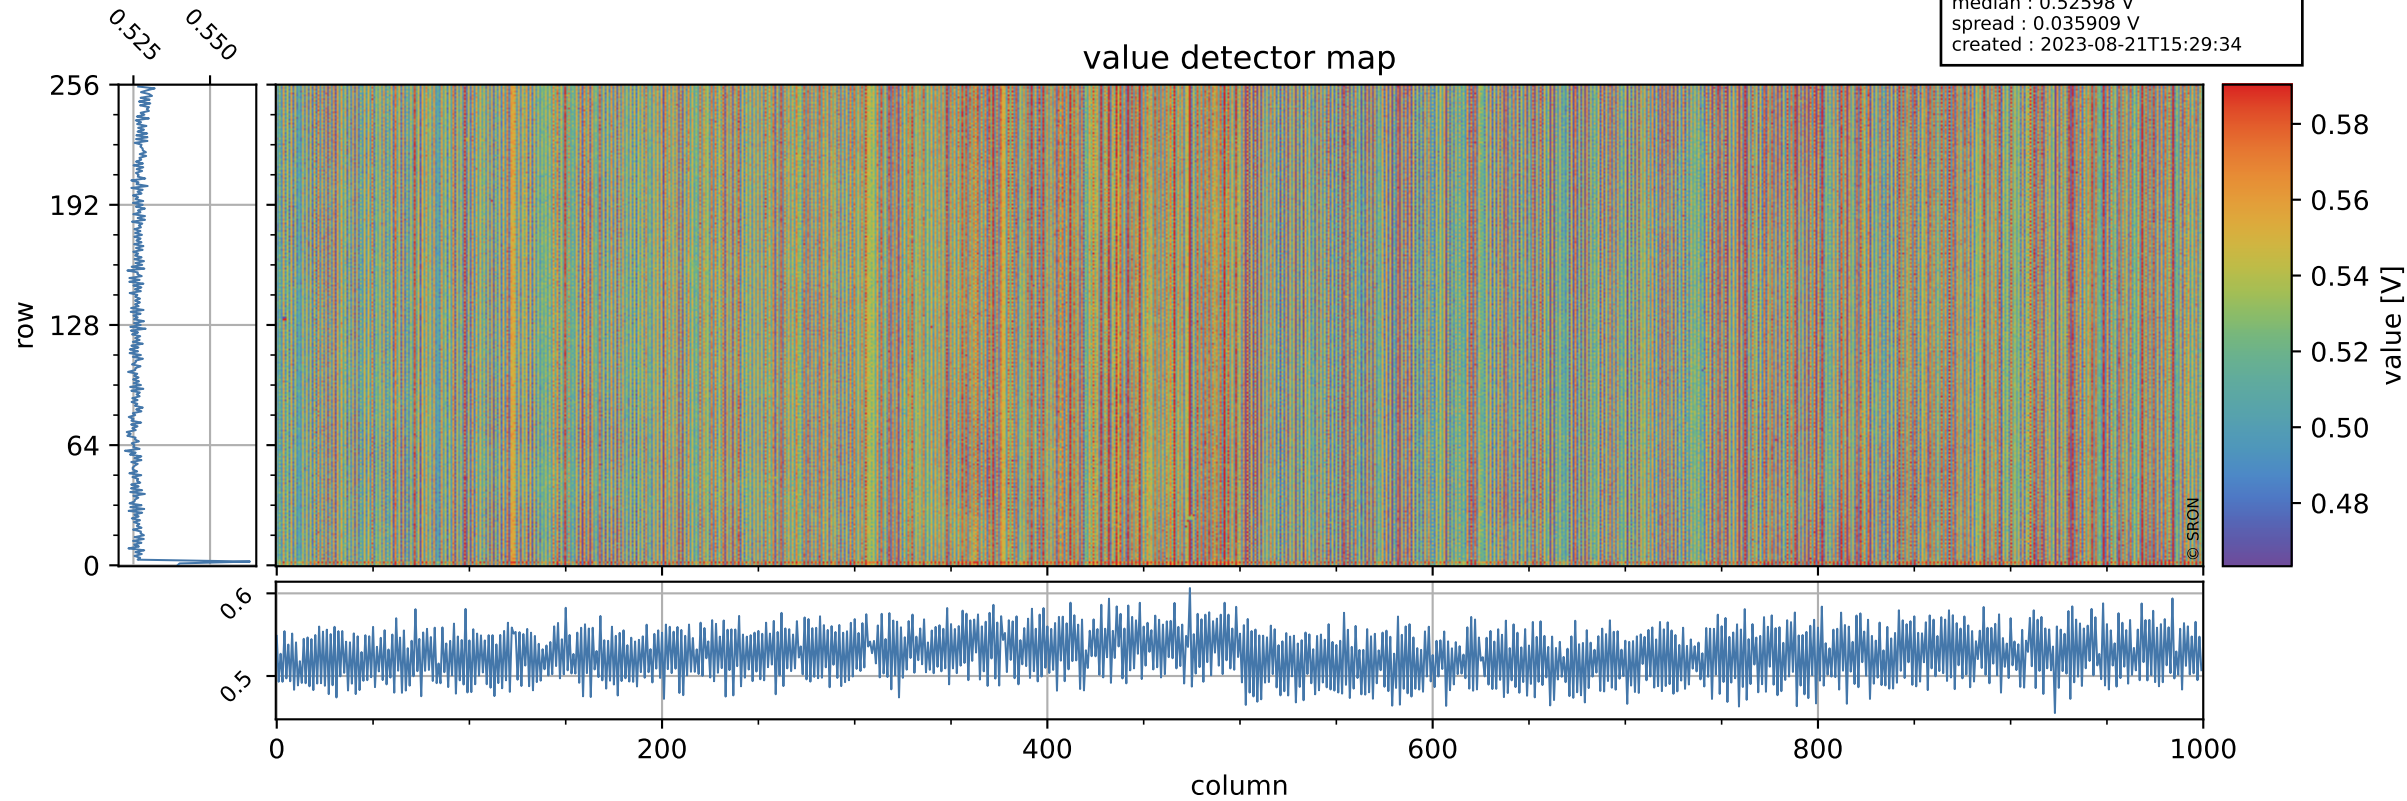

# Tropomi SWIR offset (official)

orbits : 20 in [28282, 28327]  
coverage : 2023-03-29 / 2023-04-02  
median : 0.52598 V  
spread : 0.035909 V  
created : 2023-08-21T15:29:34

## value detector map

# Tropomi SWIR offset (official)

orbits : 20 in [28282, 28327]  
coverage : 2023-03-29 / 2023-04-02  
median : 28.871  $\mu\text{V}$   
spread : 14.446  $\mu\text{V}$   
created : 2023-08-21T15:29:35

# Tropomi SWIR offset (official) ground-tracks of Sentinel-5P

orbits : 20 in [28282, 28327]  
coverage : 2023-03-29 / 2023-04-02  
created : 2023-08-21T15:29:35