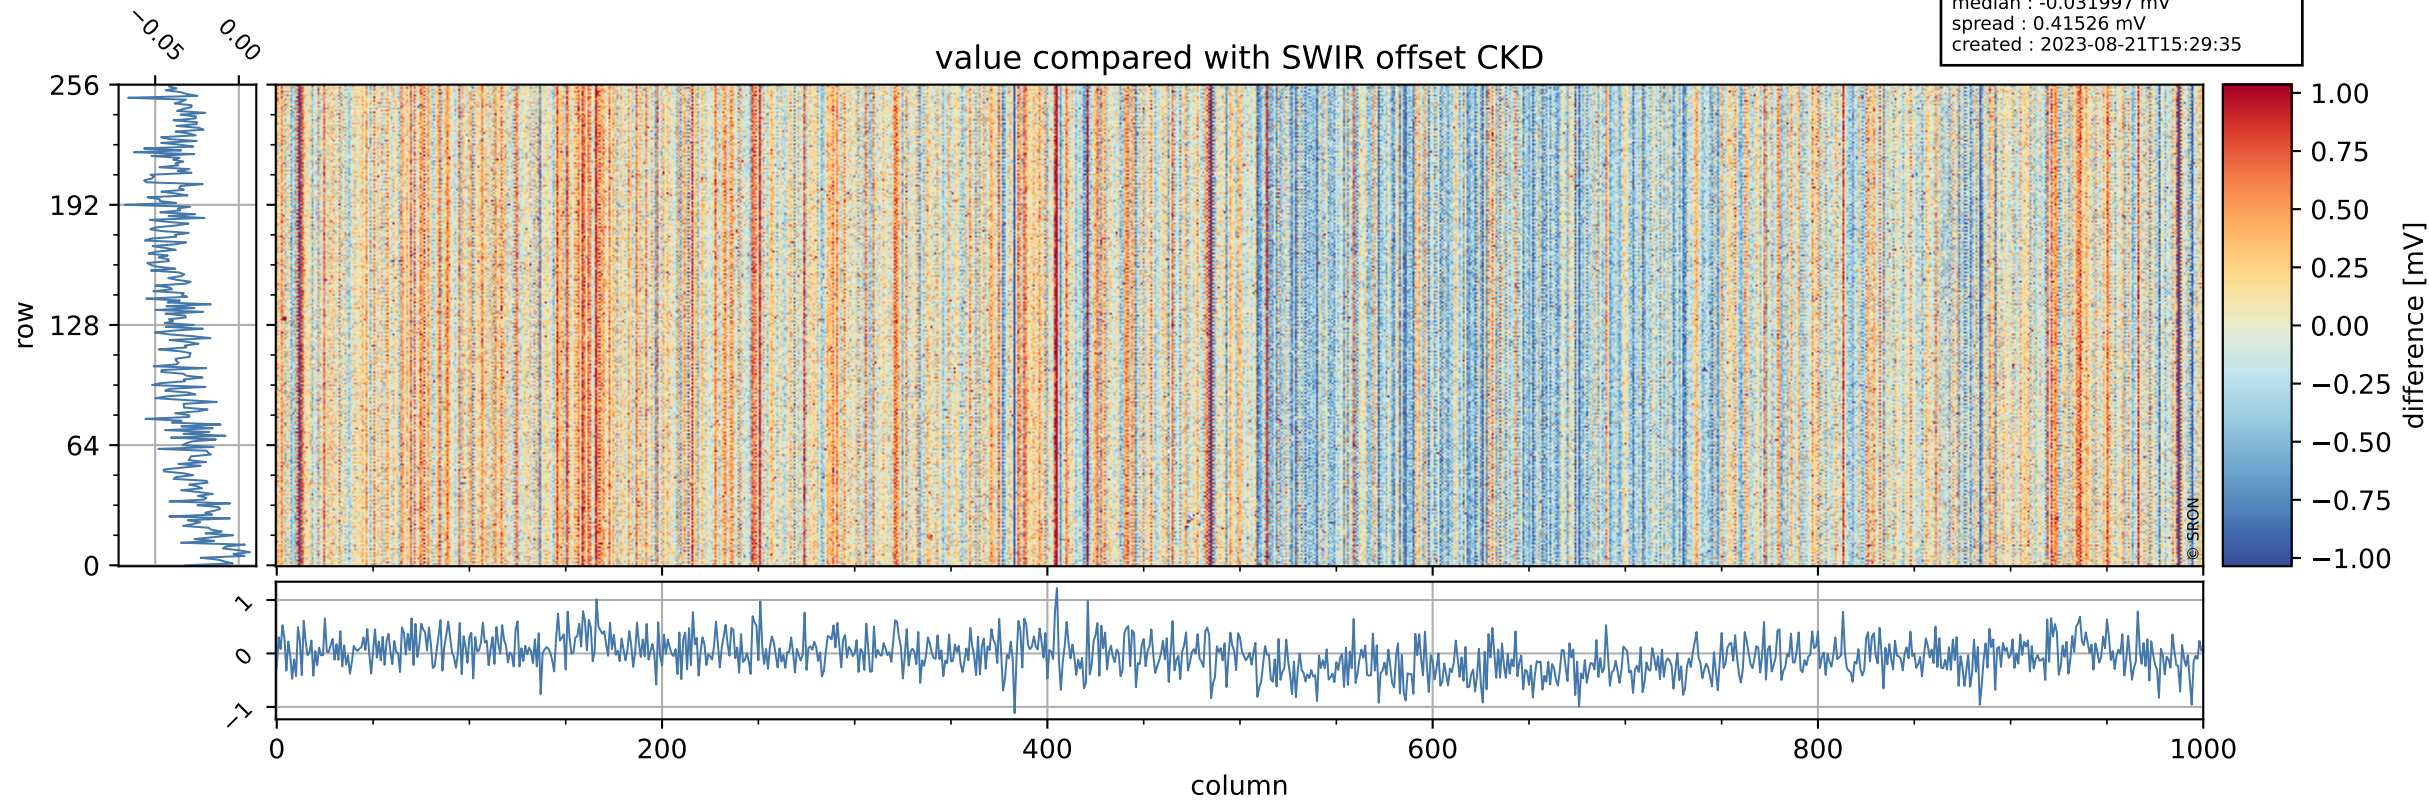

## value detector map

# Tropomi SWIR offset (official)

orbits : 20 in [28282, 28327]  
coverage : 2023-03-29 / 2023-04-02  
median : 28.871  $\mu\text{V}$   
spread : 14.446  $\mu\text{V}$   
created : 2023-08-21T15:29:35

# Tropomi SWIR offset (official)

orbits : 20 in [28282, 28327]  
coverage : 2023-03-29 / 2023-04-02  
median : -0.031997 mV  
spread : 0.41526 mV  
created : 2023-08-21T15:29:35

value compared with SWIR offset CKD

# Tropomi SWIR offset (official) ground-tracks of Sentinel-5P

orbits : 20 in [28282, 28327]  
coverage : 2023-03-29 / 2023-04-02  
created : 2023-08-21T15:29:35