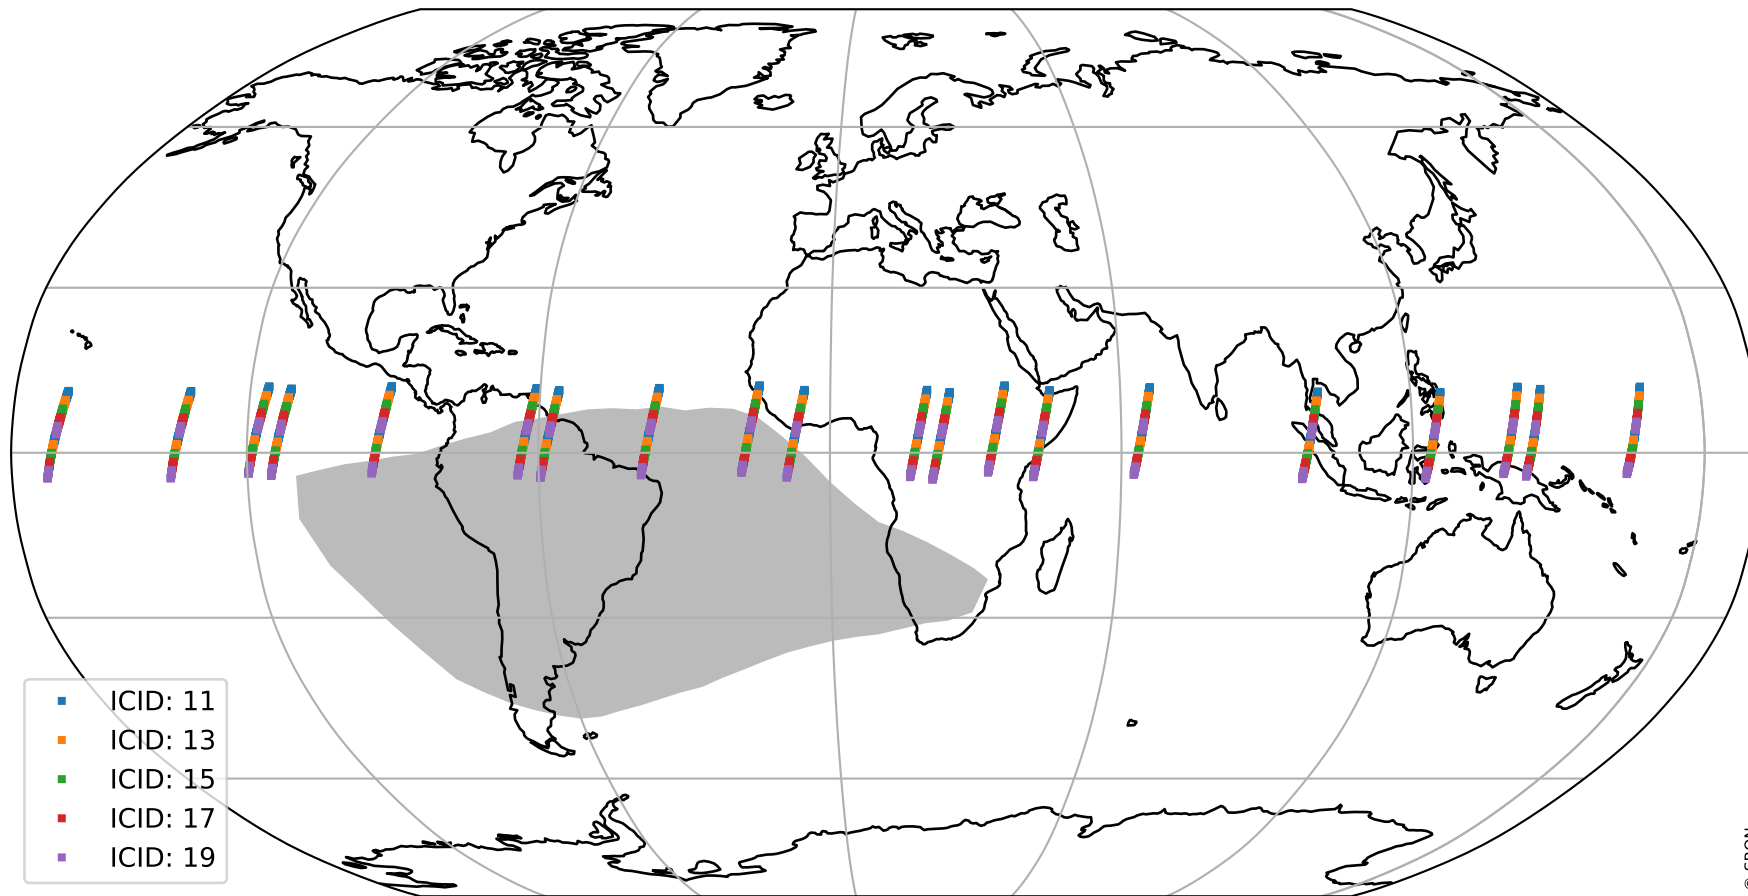

# Tropomi SWIR offset (official)

orbits : 20 in [28282, 28327]  
coverage : 2023-03-29 / 2023-04-02  
median : 28.871  $\mu\text{V}$   
spread : 14.446  $\mu\text{V}$   
created : 2023-08-21T15:29:35

# Tropomi SWIR offset (official)

orbits : 20 in [28282, 28327]  
coverage : 2023-03-29 / 2023-04-02  
median : -0.031997 mV  
spread : 0.41526 mV  
created : 2023-08-21T15:29:35

value compared with SWIR offset CKD

# Tropomi SWIR offset (official) ground-tracks of Sentinel-5P

orbits : 20 in [28282, 28327]  
coverage : 2023-03-29 / 2023-04-02  
created : 2023-08-21T15:29:35

# Tropomi SWIR offset (official)

orbits : [2827, 28327]  
coverage : 2018-04-30 / 2023-04-02  
created : 2023-08-21T15:29:36