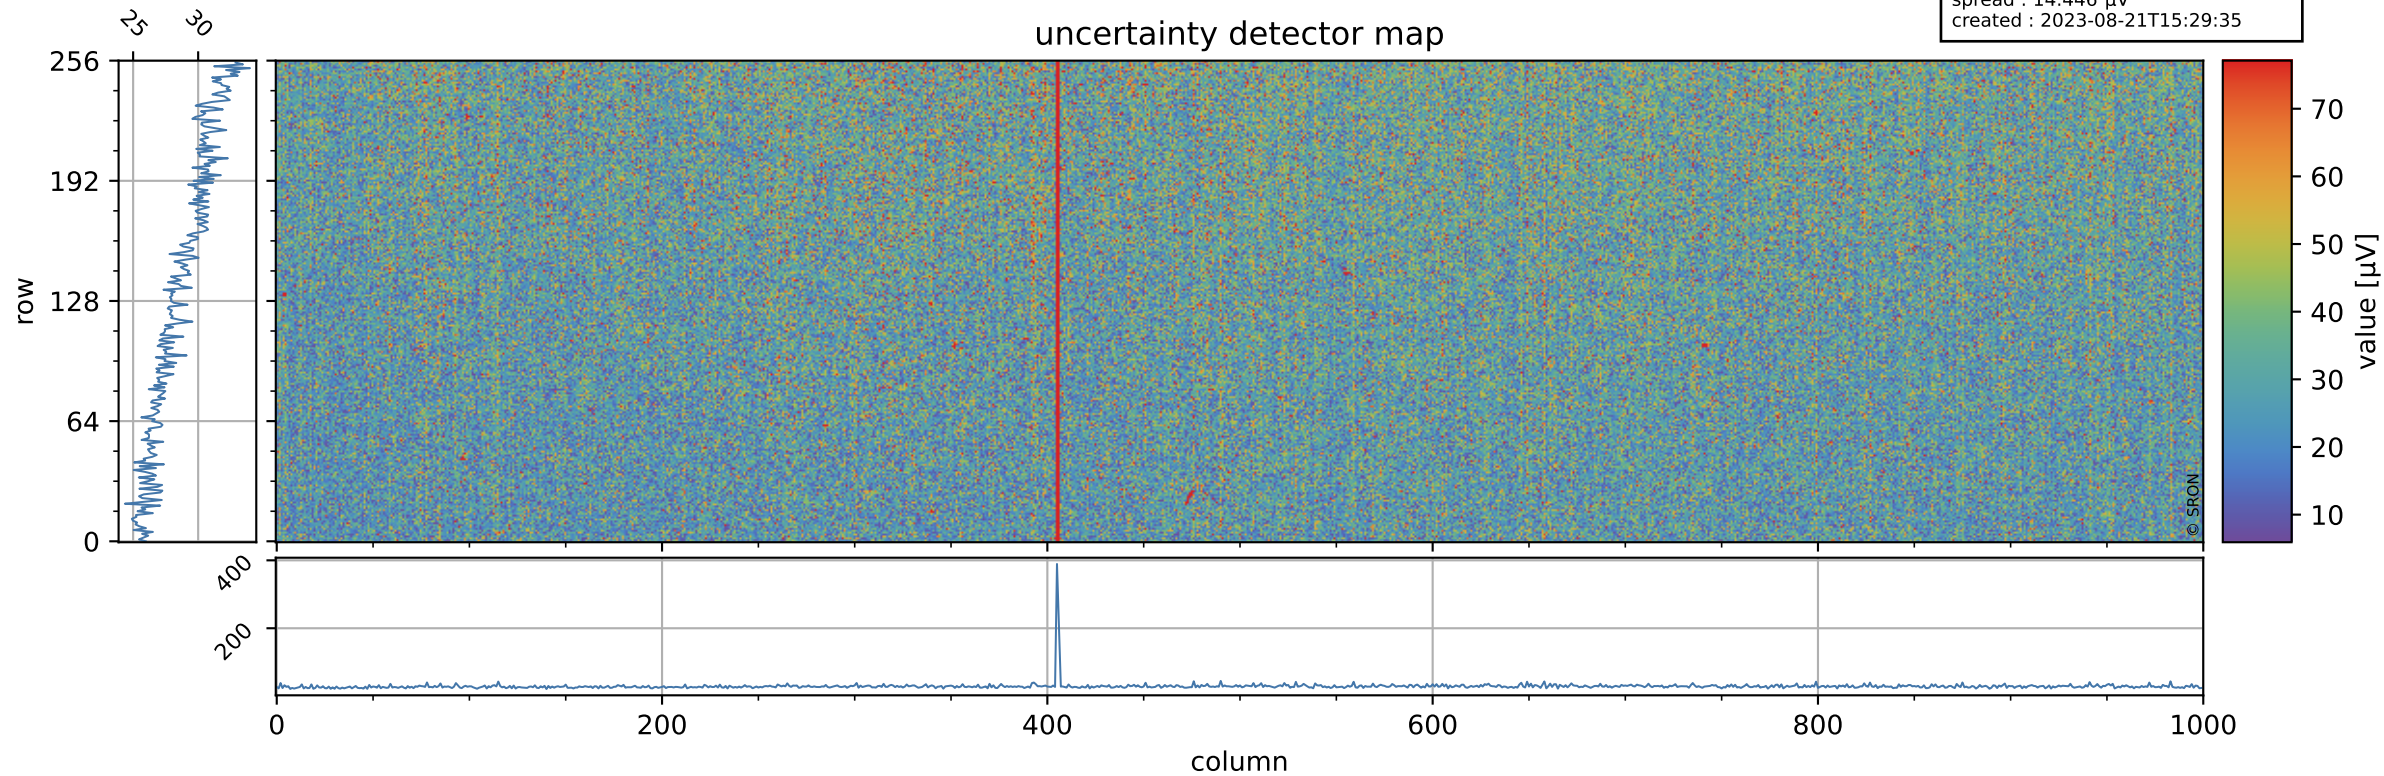

# Tropomi SWIR offset (official)

orbits : 20 in [28282, 28327]  
coverage : 2023-03-29 / 2023-04-02  
median : 0.52598 V  
spread : 0.035909 V  
created : 2023-08-21T15:29:34

## value detector map

# Tropomi SWIR offset (official)

orbits : 20 in [28282, 28327]  
coverage : 2023-03-29 / 2023-04-02  
median : 28.871  $\mu\text{V}$   
spread : 14.446  $\mu\text{V}$   
created : 2023-08-21T15:29:35

# Tropomi SWIR offset (official) ground-tracks of Sentinel-5P

orbits : 20 in [28282, 28327]  
coverage : 2023-03-29 / 2023-04-02  
created : 2023-08-21T15:29:35