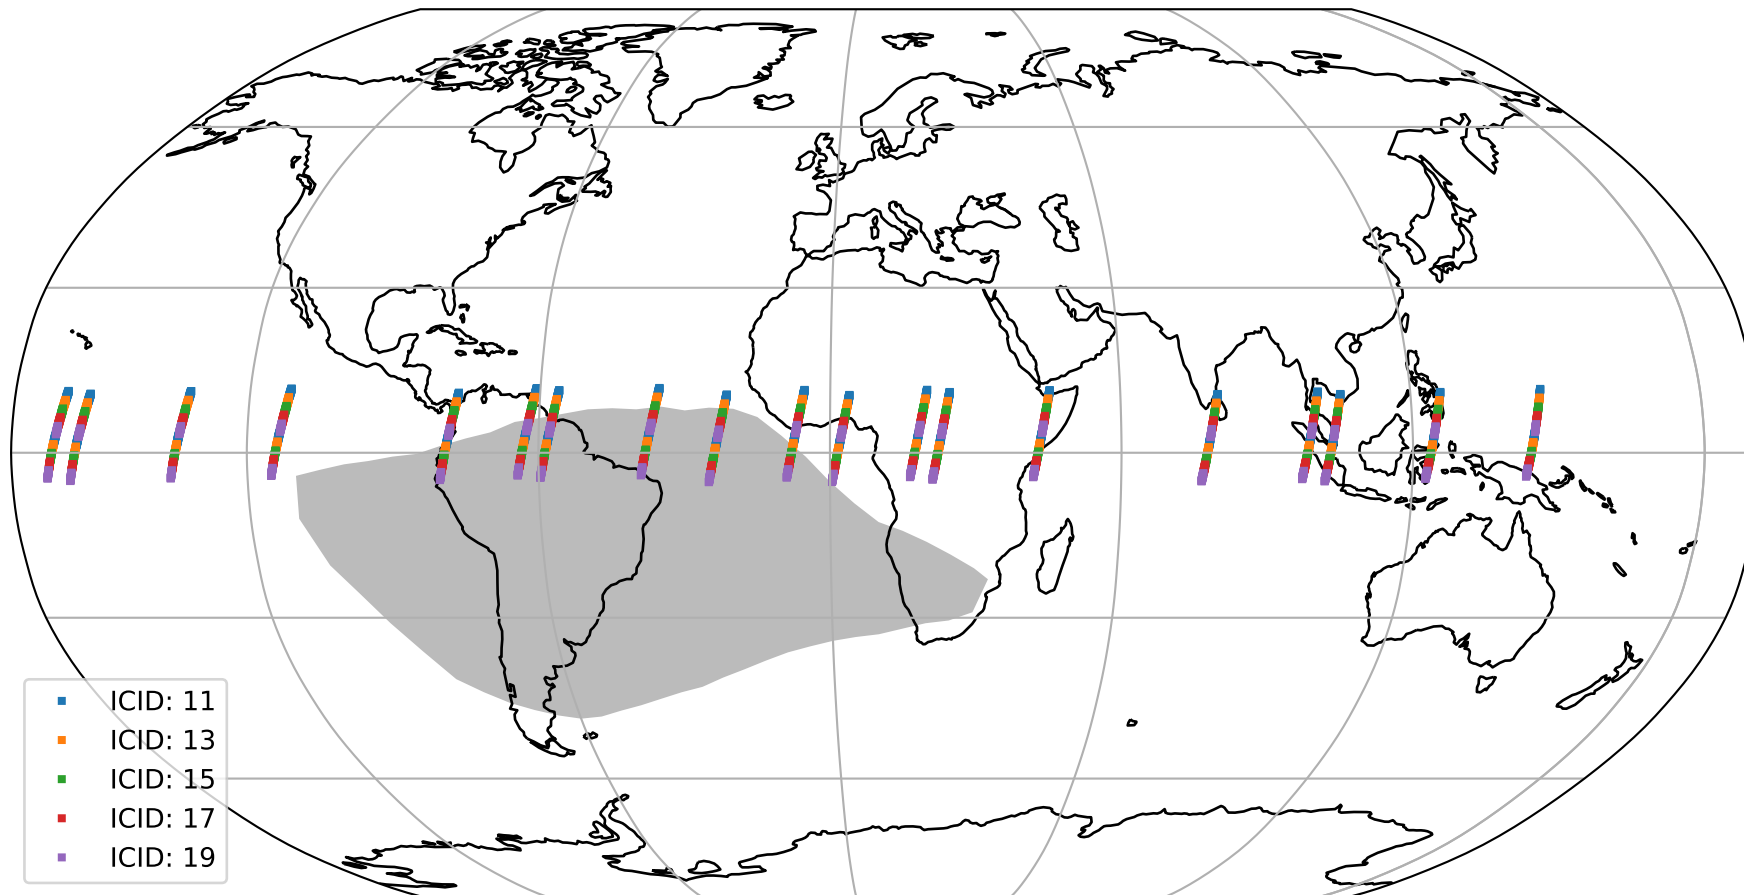

Tropomi SWIR offset (official)

orbits : 19 in [28297, 28342]
coverage : 2023-03-31 / 2023-04-03
median : 0.52599 V
spread : 0.035911 V
created : 2023-08-21T15:29:37

value detector map

Tropomi SWIR offset (official)

orbits : 19 in [28297, 28342]
coverage : 2023-03-31 / 2023-04-03
median : 29.774 μV
spread : 14.828 μV
created : 2023-08-21T15:29:37

Tropomi SWIR offset (official)

orbits : 19 in [28297, 28342]
coverage : 2023-03-31 / 2023-04-03
median : -0.017994 mV
spread : 0.4158 mV
created : 2023-08-21T15:29:37

value compared with SWIR offset CKD

Tropomi SWIR offset (official) ground-tracks of Sentinel-5P

orbits : 19 in [28297, 28342]
coverage : 2023-03-31 / 2023-04-03
created : 2023-08-21T15:29:38

Tropomi SWIR offset (official)

orbits : [2827, 28342]
coverage : 2018-04-30 / 2023-04-03
created : 2023-08-21T15:29:38

trend of detector median & temperatures