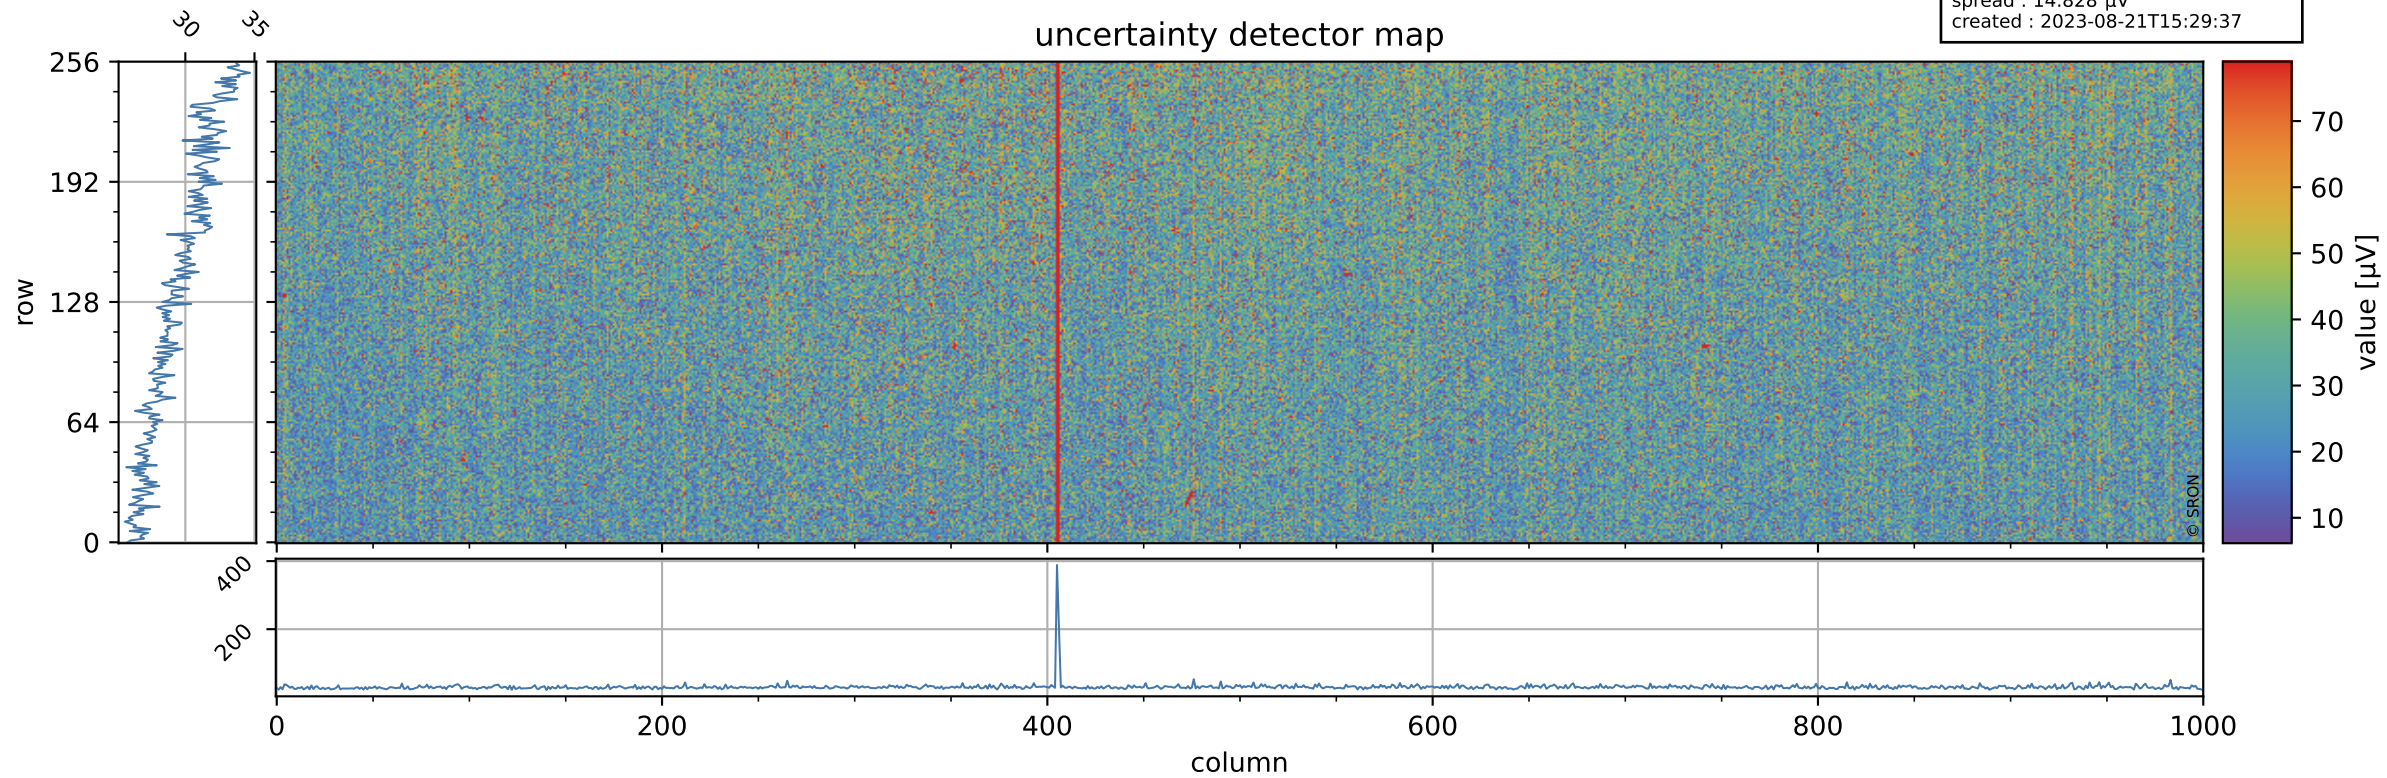

Tropomi SWIR offset (official)

orbits : 19 in [28297, 28342]
coverage : 2023-03-31 / 2023-04-03
median : 0.52599 V
spread : 0.035911 V
created : 2023-08-21T15:29:37

value detector map

Tropomi SWIR offset (official)

orbits : 19 in [28297, 28342]
coverage : 2023-03-31 / 2023-04-03
median : 29.774 μV
spread : 14.828 μV
created : 2023-08-21T15:29:37

Tropomi SWIR offset (official)

orbits : 19 in [28297, 28342]
coverage : 2023-03-31 / 2023-04-03
median : -0.017994 mV
spread : 0.4158 mV
created : 2023-08-21T15:29:37

value compared with SWIR offset CKD

Tropomi SWIR offset (official) ground-tracks of Sentinel-5P

orbits : 19 in [28297, 28342]
coverage : 2023-03-31 / 2023-04-03
created : 2023-08-21T15:29:38

Tropomi SWIR offset (official)

orbits : [2827, 28342]
coverage : 2018-04-30 / 2023-04-03
created : 2023-08-21T15:29:38

trend of detector median & temperatures