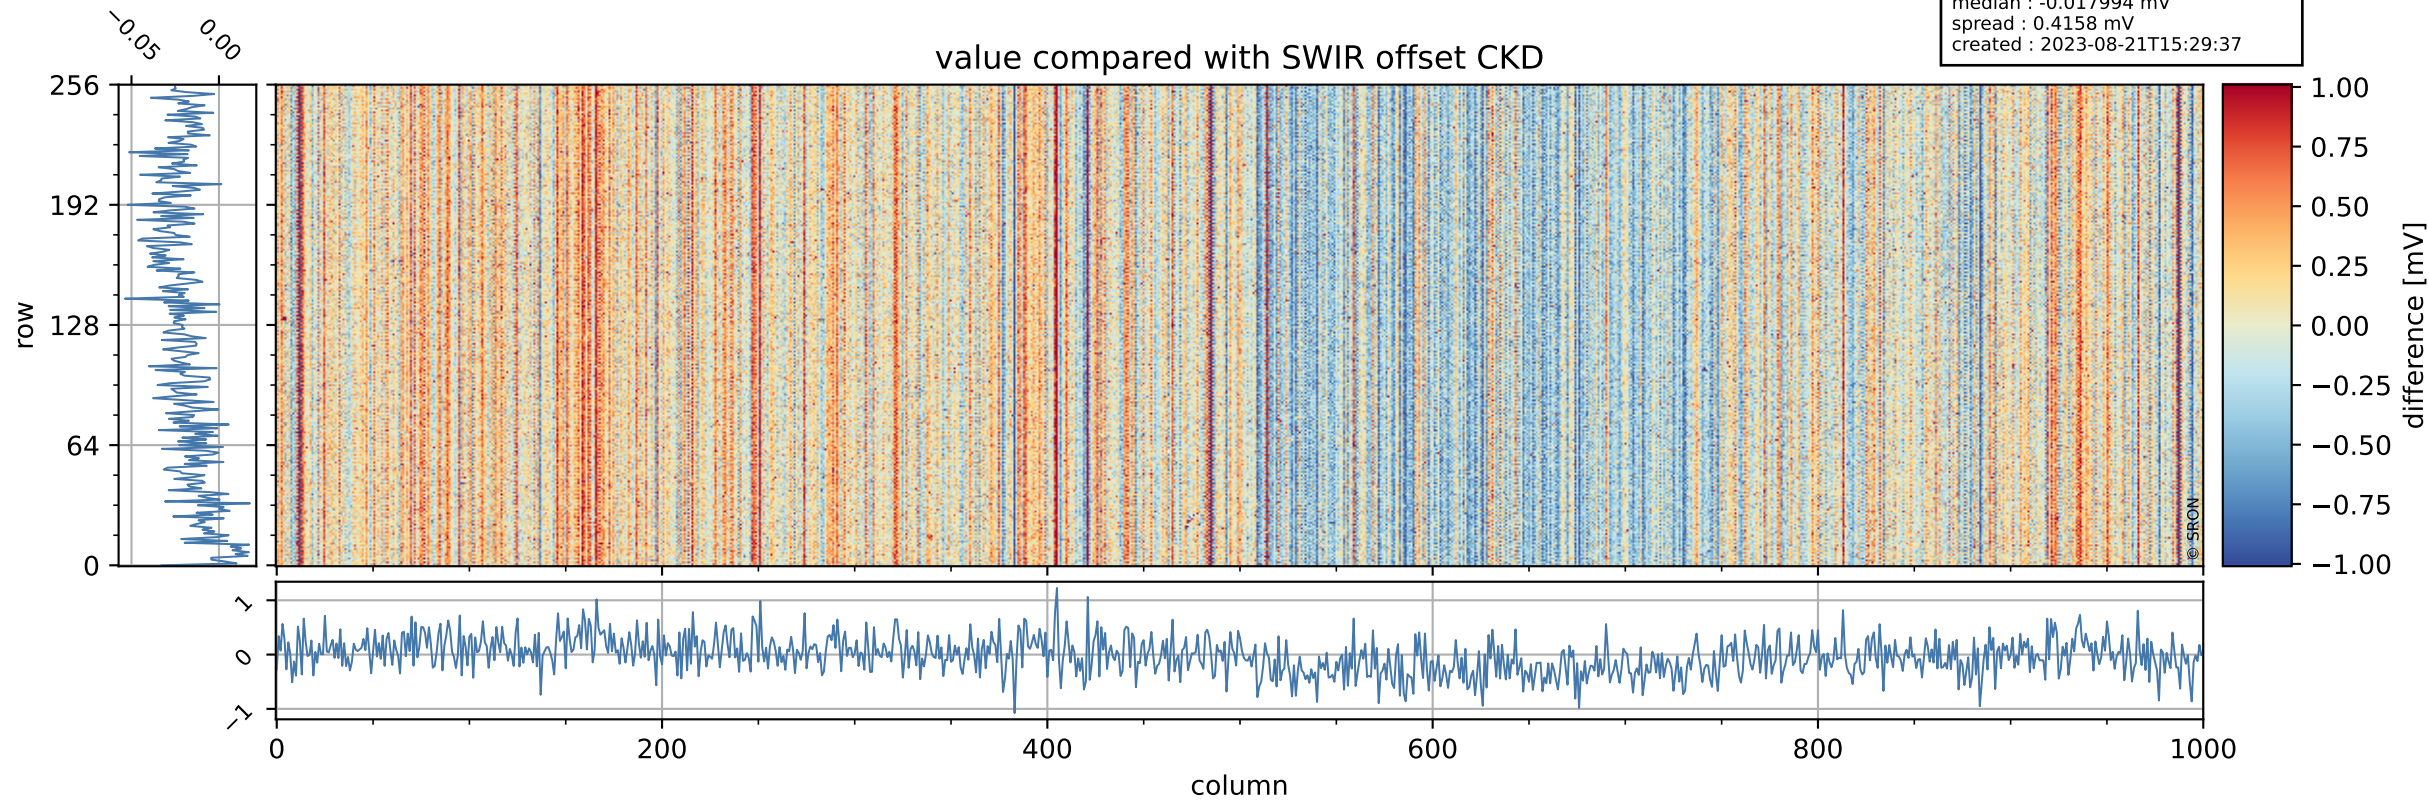

Tropomi SWIR offset (official)

orbits : 19 in [28297, 28342]
coverage : 2023-03-31 / 2023-04-03
median : 0.52599 V
spread : 0.035911 V
created : 2023-08-21T15:29:37

value detector map

Tropomi SWIR offset (official)

orbits : 19 in [28297, 28342]
coverage : 2023-03-31 / 2023-04-03
median : 29.774 μV
spread : 14.828 μV
created : 2023-08-21T15:29:37

Tropomi SWIR offset (official)

orbits : 19 in [28297, 28342]
coverage : 2023-03-31 / 2023-04-03
median : -0.017994 mV
spread : 0.4158 mV
created : 2023-08-21T15:29:37

value compared with SWIR offset CKD

Tropomi SWIR offset (official) ground-tracks of Sentinel-5P

orbits : 19 in [28297, 28342]
coverage : 2023-03-31 / 2023-04-03
created : 2023-08-21T15:29:38

Tropomi SWIR offset (official)

orbits : [2827, 28342]
coverage : 2018-04-30 / 2023-04-03
created : 2023-08-21T15:29:38

trend of detector median & temperatures