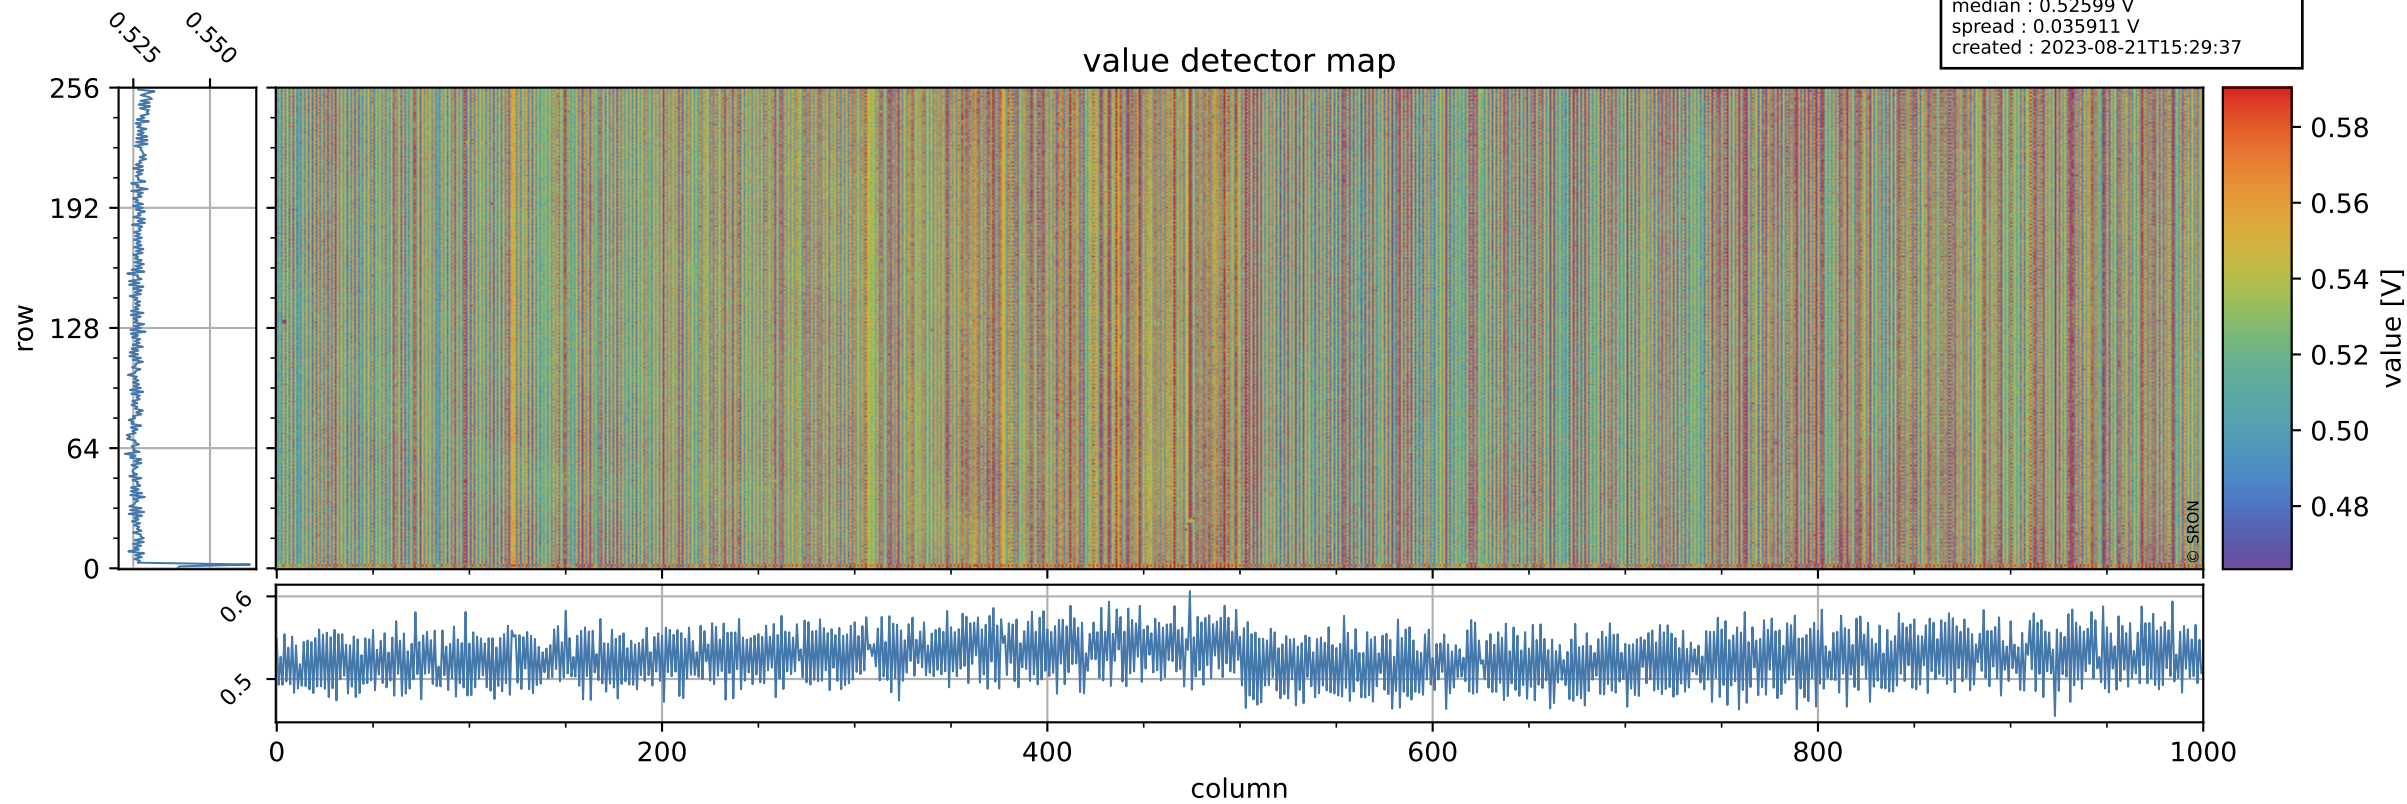

Tropomi SWIR offset (official)

orbits : 19 in [28297, 28342]
coverage : 2023-03-31 / 2023-04-03
median : 0.52599 V
spread : 0.035911 V
created : 2023-08-21T15:29:37

value detector map

Tropomi SWIR offset (official)

orbits : 19 in [28297, 28342]
coverage : 2023-03-31 / 2023-04-03
median : 29.774 μV
spread : 14.828 μV
created : 2023-08-21T15:29:37

Tropomi SWIR offset (official)

orbits : 19 in [28297, 28342]
coverage : 2023-03-31 / 2023-04-03
median : -0.017994 mV
spread : 0.4158 mV
created : 2023-08-21T15:29:37

value compared with SWIR offset CKD

Tropomi SWIR offset (official) ground-tracks of Sentinel-5P

orbits : 19 in [28297, 28342]
coverage : 2023-03-31 / 2023-04-03
created : 2023-08-21T15:29:38

Tropomi SWIR offset (official)

orbits : [2827, 28342]
coverage : 2018-04-30 / 2023-04-03
created : 2023-08-21T15:29:38

trend of detector median & temperatures