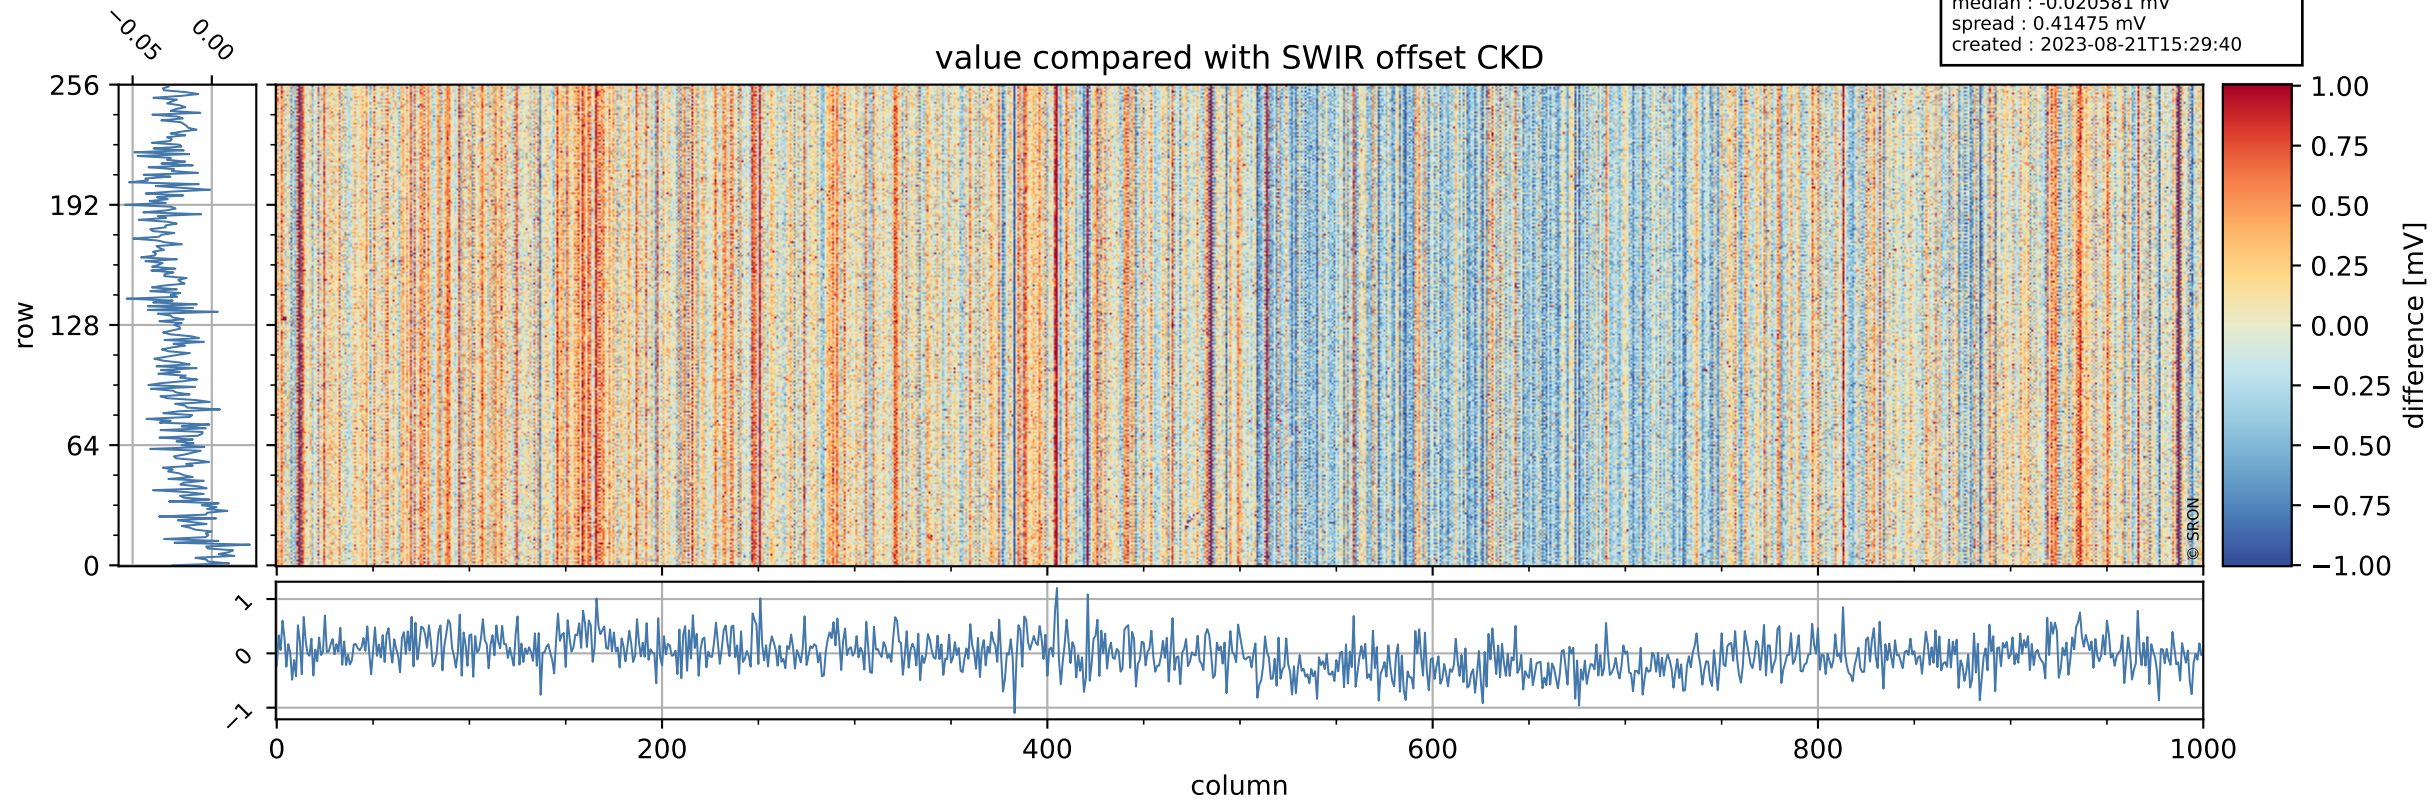

Tropomi SWIR offset (official)

orbits : 20 in [28312, 28357]
coverage : 2023-04-01 / 2023-04-04
median : 0.52599 V
spread : 0.03591 V
created : 2023-08-21T15:29:39

value detector map

Tropomi SWIR offset (official)

orbits : 20 in [28312, 28357]
coverage : 2023-04-01 / 2023-04-04
median : 29.828 μV
spread : 14.987 μV
created : 2023-08-21T15:29:39

Tropomi SWIR offset (official)

orbits : 20 in [28312, 28357]
coverage : 2023-04-01 / 2023-04-04
median : -0.020581 mV
spread : 0.41475 mV
created : 2023-08-21T15:29:40

value compared with SWIR offset CKD

Tropomi SWIR offset (official) ground-tracks of Sentinel-5P

orbits : 20 in [28312, 28357]
coverage : 2023-04-01 / 2023-04-04
created : 2023-08-21T15:29:40

Tropomi SWIR offset (official)

orbits : [2827, 28357]
coverage : 2018-04-30 / 2023-04-04
created : 2023-08-21T15:29:40

trend of detector median & temperatures