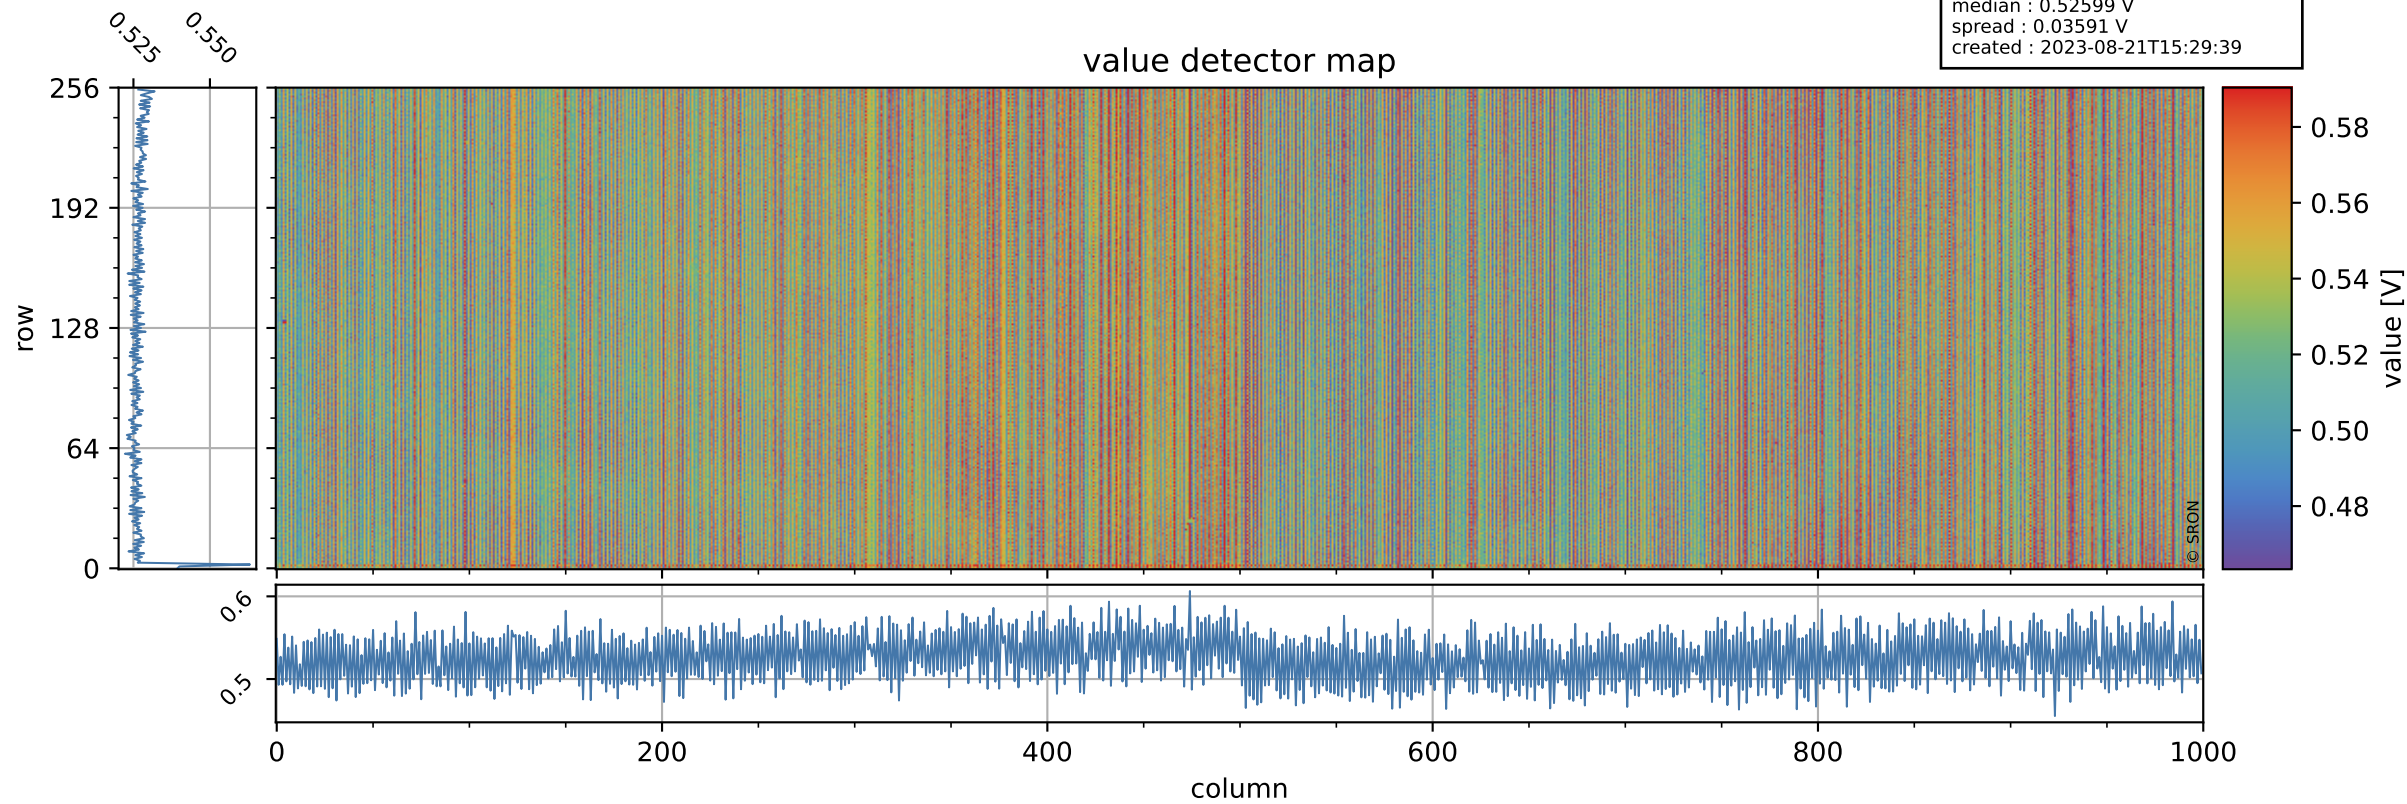

Tropomi SWIR offset (official)

orbits : 20 in [28312, 28357]
coverage : 2023-04-01 / 2023-04-04
median : 0.52599 V
spread : 0.03591 V
created : 2023-08-21T15:29:39

value detector map

Tropomi SWIR offset (official)

orbits : 20 in [28312, 28357]
coverage : 2023-04-01 / 2023-04-04
median : 29.828 μV
spread : 14.987 μV
created : 2023-08-21T15:29:39

Tropomi SWIR offset (official)

orbits : 20 in [28312, 28357]
coverage : 2023-04-01 / 2023-04-04
median : -0.020581 mV
spread : 0.41475 mV
created : 2023-08-21T15:29:40

value compared with SWIR offset CKD

Tropomi SWIR offset (official) ground-tracks of Sentinel-5P

orbits : 20 in [28312, 28357]
coverage : 2023-04-01 / 2023-04-04
created : 2023-08-21T15:29:40

Tropomi SWIR offset (official)

orbits : [2827, 28357]
coverage : 2018-04-30 / 2023-04-04
created : 2023-08-21T15:29:40

trend of detector median & temperatures