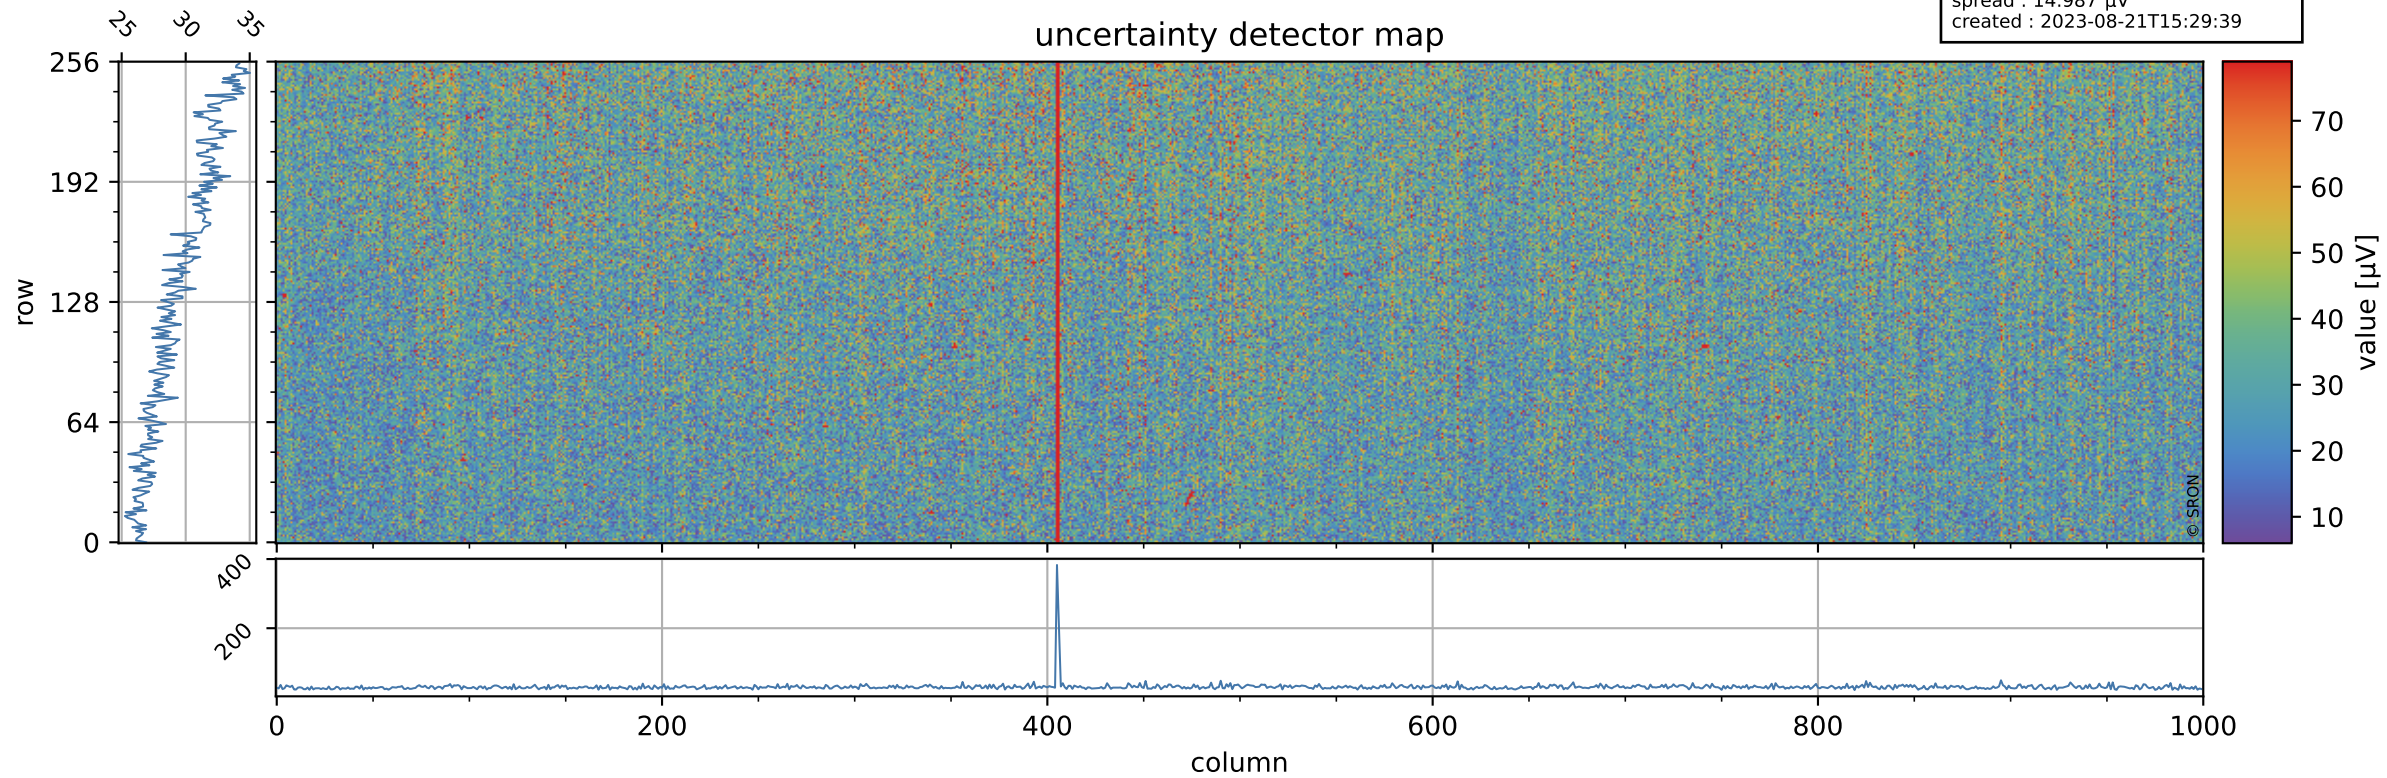

Tropomi SWIR offset (official)

orbits : 20 in [28312, 28357]
coverage : 2023-04-01 / 2023-04-04
median : 0.52599 V
spread : 0.03591 V
created : 2023-08-21T15:29:39

value detector map

Tropomi SWIR offset (official)

orbits : 20 in [28312, 28357]
coverage : 2023-04-01 / 2023-04-04
median : 29.828 μV
spread : 14.987 μV
created : 2023-08-21T15:29:39

Tropomi SWIR offset (official)

orbits : 20 in [28312, 28357]
coverage : 2023-04-01 / 2023-04-04
median : -0.020581 mV
spread : 0.41475 mV
created : 2023-08-21T15:29:40

value compared with SWIR offset CKD

Tropomi SWIR offset (official) ground-tracks of Sentinel-5P

orbits : 20 in [28312, 28357]
coverage : 2023-04-01 / 2023-04-04
created : 2023-08-21T15:29:40

Tropomi SWIR offset (official)

orbits : [2827, 28357]
coverage : 2018-04-30 / 2023-04-04
created : 2023-08-21T15:29:40

trend of detector median & temperatures