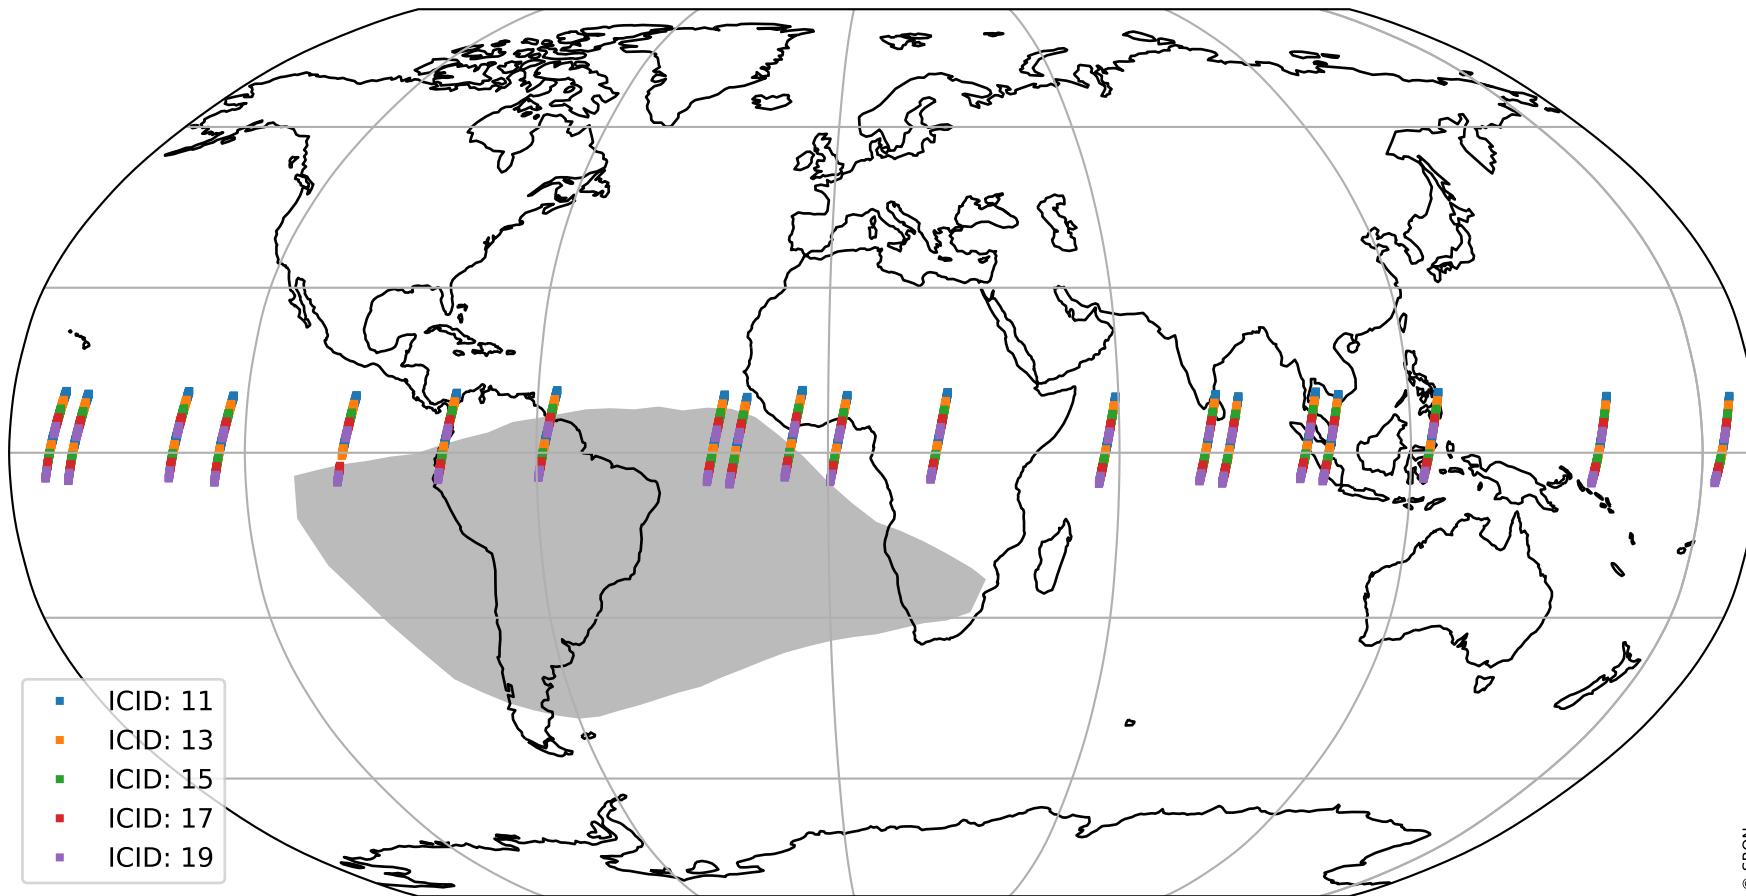

Tropomi SWIR offset (official)

orbits : 20 in [28312, 28357]
coverage : 2023-04-01 / 2023-04-04
median : 0.52599 V
spread : 0.03591 V
created : 2023-08-21T15:29:39

value detector map

Tropomi SWIR offset (official)

orbits : 20 in [28312, 28357]
coverage : 2023-04-01 / 2023-04-04
median : 29.828 μV
spread : 14.987 μV
created : 2023-08-21T15:29:39

Tropomi SWIR offset (official)

orbits : 20 in [28312, 28357]
coverage : 2023-04-01 / 2023-04-04
median : -0.020581 mV
spread : 0.41475 mV
created : 2023-08-21T15:29:40

value compared with SWIR offset CKD

Tropomi SWIR offset (official) ground-tracks of Sentinel-5P

orbits : 20 in [28312, 28357]
coverage : 2023-04-01 / 2023-04-04
created : 2023-08-21T15:29:40

Tropomi SWIR offset (official)

orbits : [2827, 28357]
coverage : 2018-04-30 / 2023-04-04
created : 2023-08-21T15:29:40

trend of detector median & temperatures