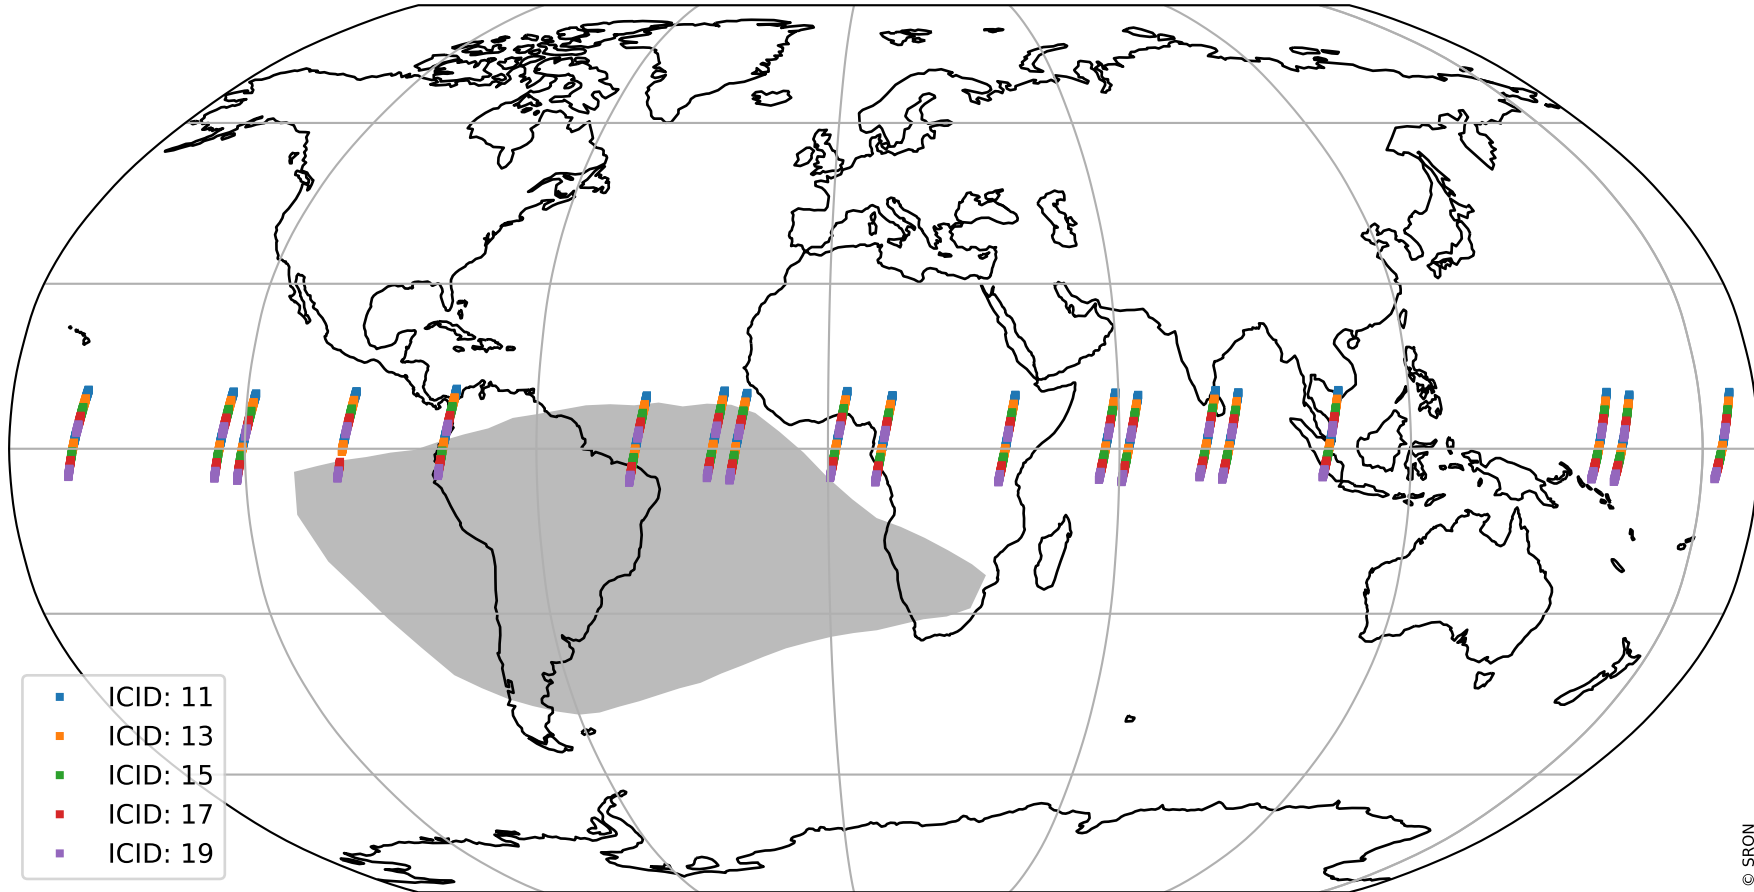

Tropomi SWIR offset (official)

orbits : 19 in [28327, 28372]
coverage : 2023-04-02 / 2023-04-05
median : 0.52599 V
spread : 0.035913 V
created : 2023-08-21T15:29:41

value detector map

Tropomi SWIR offset (official)

orbits : 19 in [28327, 28372]
coverage : 2023-04-02 / 2023-04-05
median : 31.356 μV
spread : 15.104 μV
created : 2023-08-21T15:29:42

Tropomi SWIR offset (official)

orbits : 19 in [28327, 28372]
coverage : 2023-04-02 / 2023-04-05
median : -0.018231 mV
spread : 0.41253 mV
created : 2023-08-21T15:29:42

value compared with SWIR offset CKD

Tropomi SWIR offset (official) ground-tracks of Sentinel-5P

orbits : 19 in [28327, 28372]
coverage : 2023-04-02 / 2023-04-05
created : 2023-08-21T15:29:42

Tropomi SWIR offset (official)

orbits : [2827, 28372]
coverage : 2018-04-30 / 2023-04-05
created : 2023-08-21T15:29:43

trend of detector median & temperatures