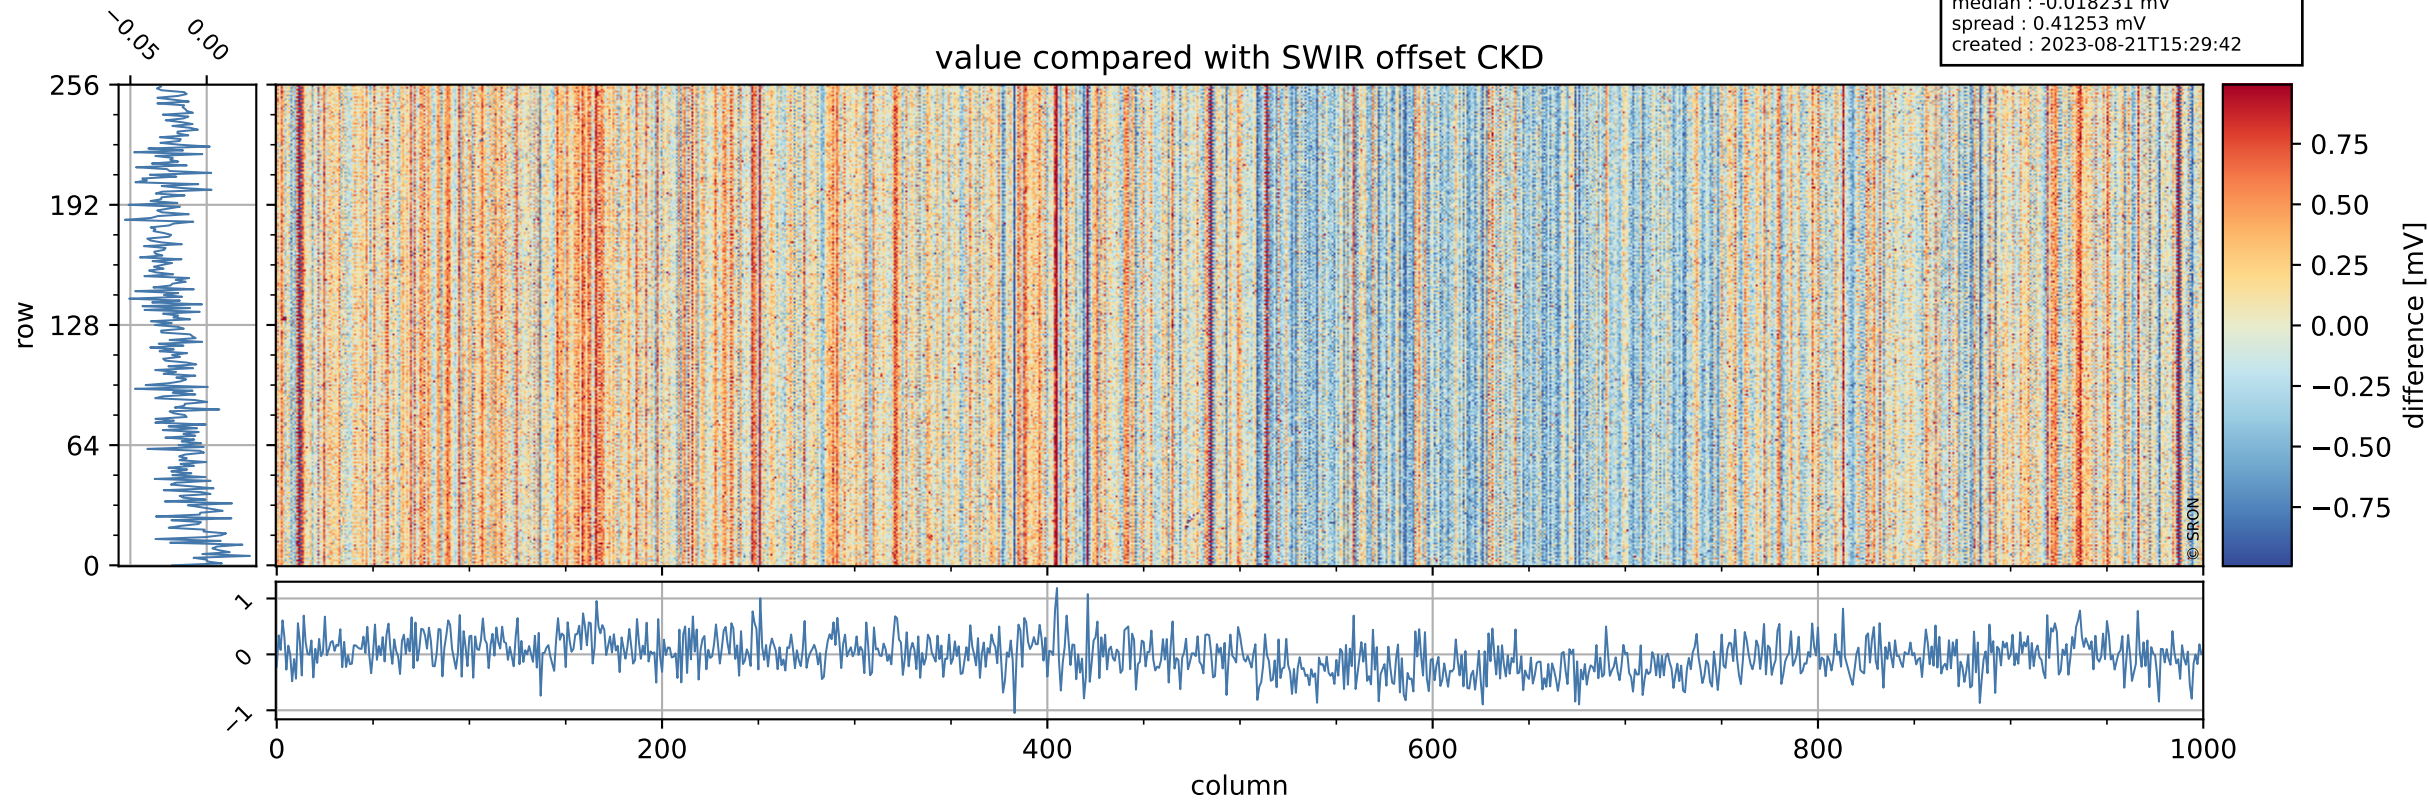

Tropomi SWIR offset (official)

orbits : 19 in [28327, 28372]
coverage : 2023-04-02 / 2023-04-05
median : 0.52599 V
spread : 0.035913 V
created : 2023-08-21T15:29:41

value detector map

Tropomi SWIR offset (official)

orbits : 19 in [28327, 28372]
coverage : 2023-04-02 / 2023-04-05
median : 31.356 μV
spread : 15.104 μV
created : 2023-08-21T15:29:42

Tropomi SWIR offset (official)

orbits : 19 in [28327, 28372]
coverage : 2023-04-02 / 2023-04-05
median : -0.018231 mV
spread : 0.41253 mV
created : 2023-08-21T15:29:42

value compared with SWIR offset CKD

Tropomi SWIR offset (official) ground-tracks of Sentinel-5P

orbits : 19 in [28327, 28372]
coverage : 2023-04-02 / 2023-04-05
created : 2023-08-21T15:29:42

Tropomi SWIR offset (official)

orbits : [2827, 28372]
coverage : 2018-04-30 / 2023-04-05
created : 2023-08-21T15:29:43

trend of detector median & temperatures