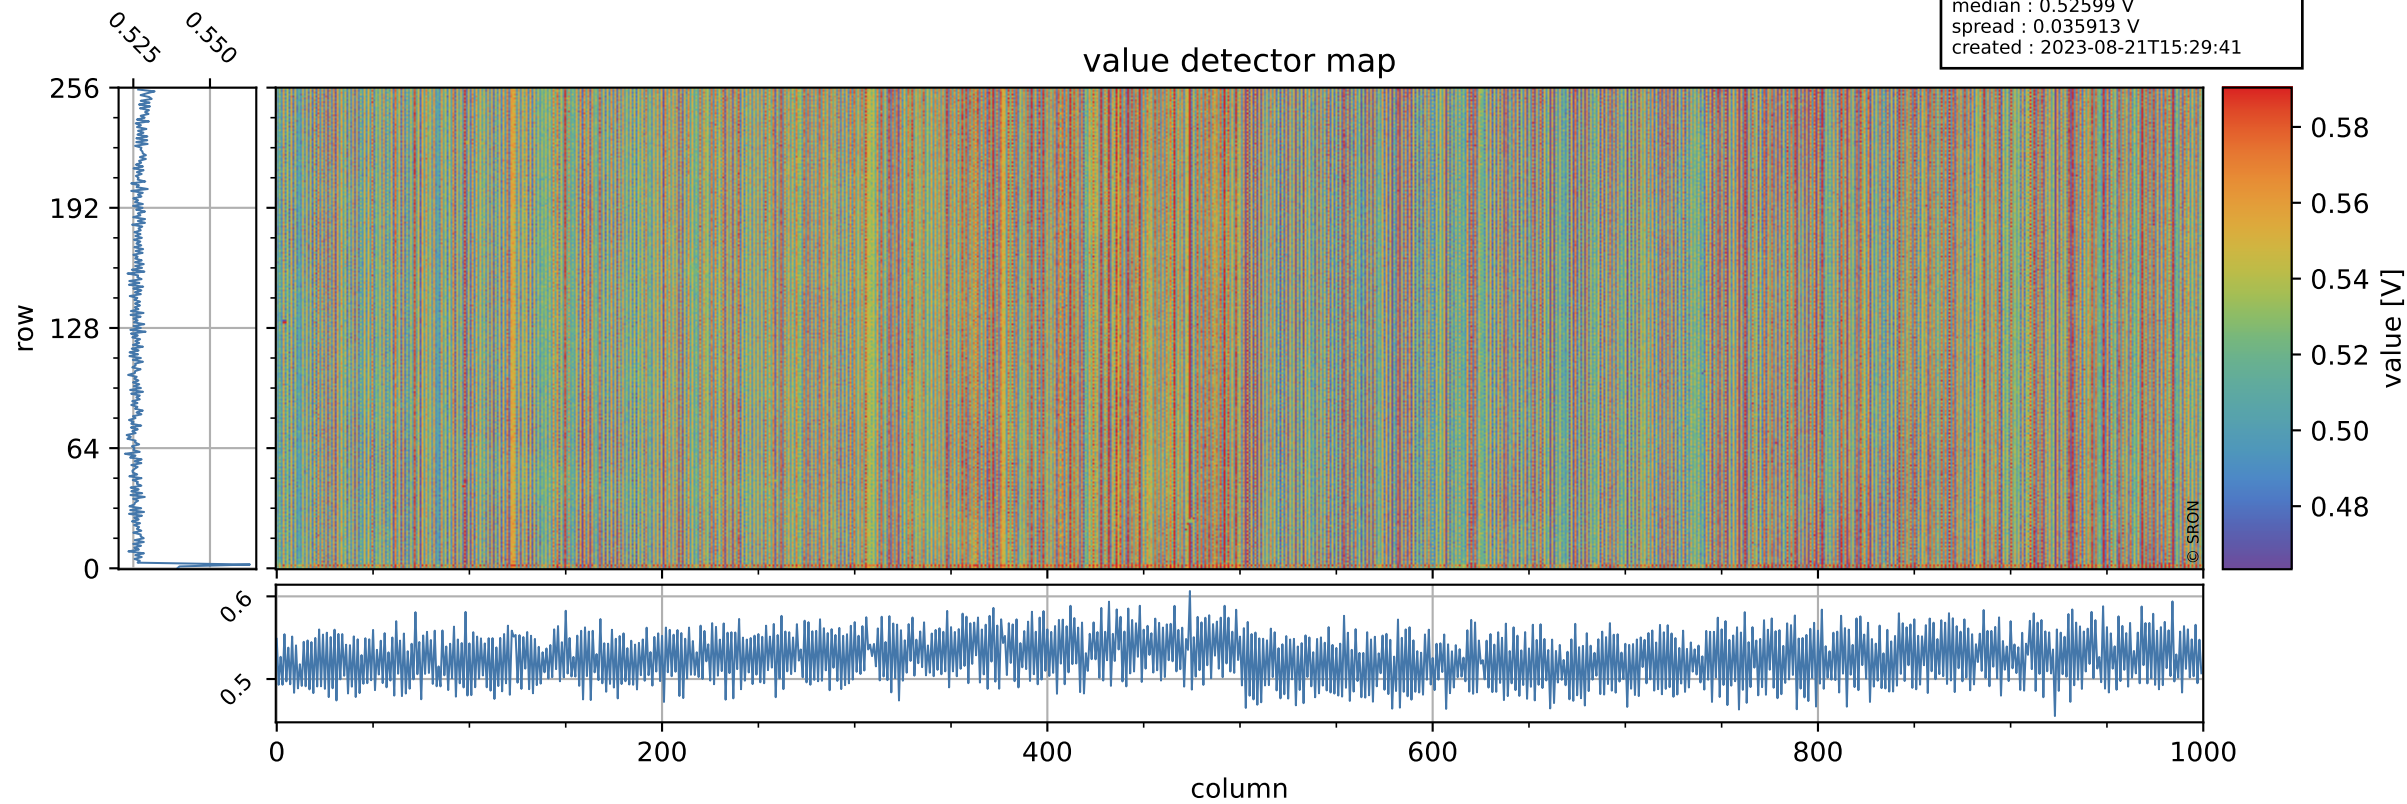

Tropomi SWIR offset (official)

orbits : 19 in [28327, 28372]
coverage : 2023-04-02 / 2023-04-05
median : 0.52599 V
spread : 0.035913 V
created : 2023-08-21T15:29:41

value detector map

Tropomi SWIR offset (official)

orbits : 19 in [28327, 28372]
coverage : 2023-04-02 / 2023-04-05
median : 31.356 μV
spread : 15.104 μV
created : 2023-08-21T15:29:42

Tropomi SWIR offset (official)

orbits : 19 in [28327, 28372]
coverage : 2023-04-02 / 2023-04-05
median : -0.018231 mV
spread : 0.41253 mV
created : 2023-08-21T15:29:42

value compared with SWIR offset CKD

Tropomi SWIR offset (official) ground-tracks of Sentinel-5P

orbits : 19 in [28327, 28372]
coverage : 2023-04-02 / 2023-04-05
created : 2023-08-21T15:29:42

Tropomi SWIR offset (official)

orbits : [2827, 28372]
coverage : 2018-04-30 / 2023-04-05
created : 2023-08-21T15:29:43

trend of detector median & temperatures