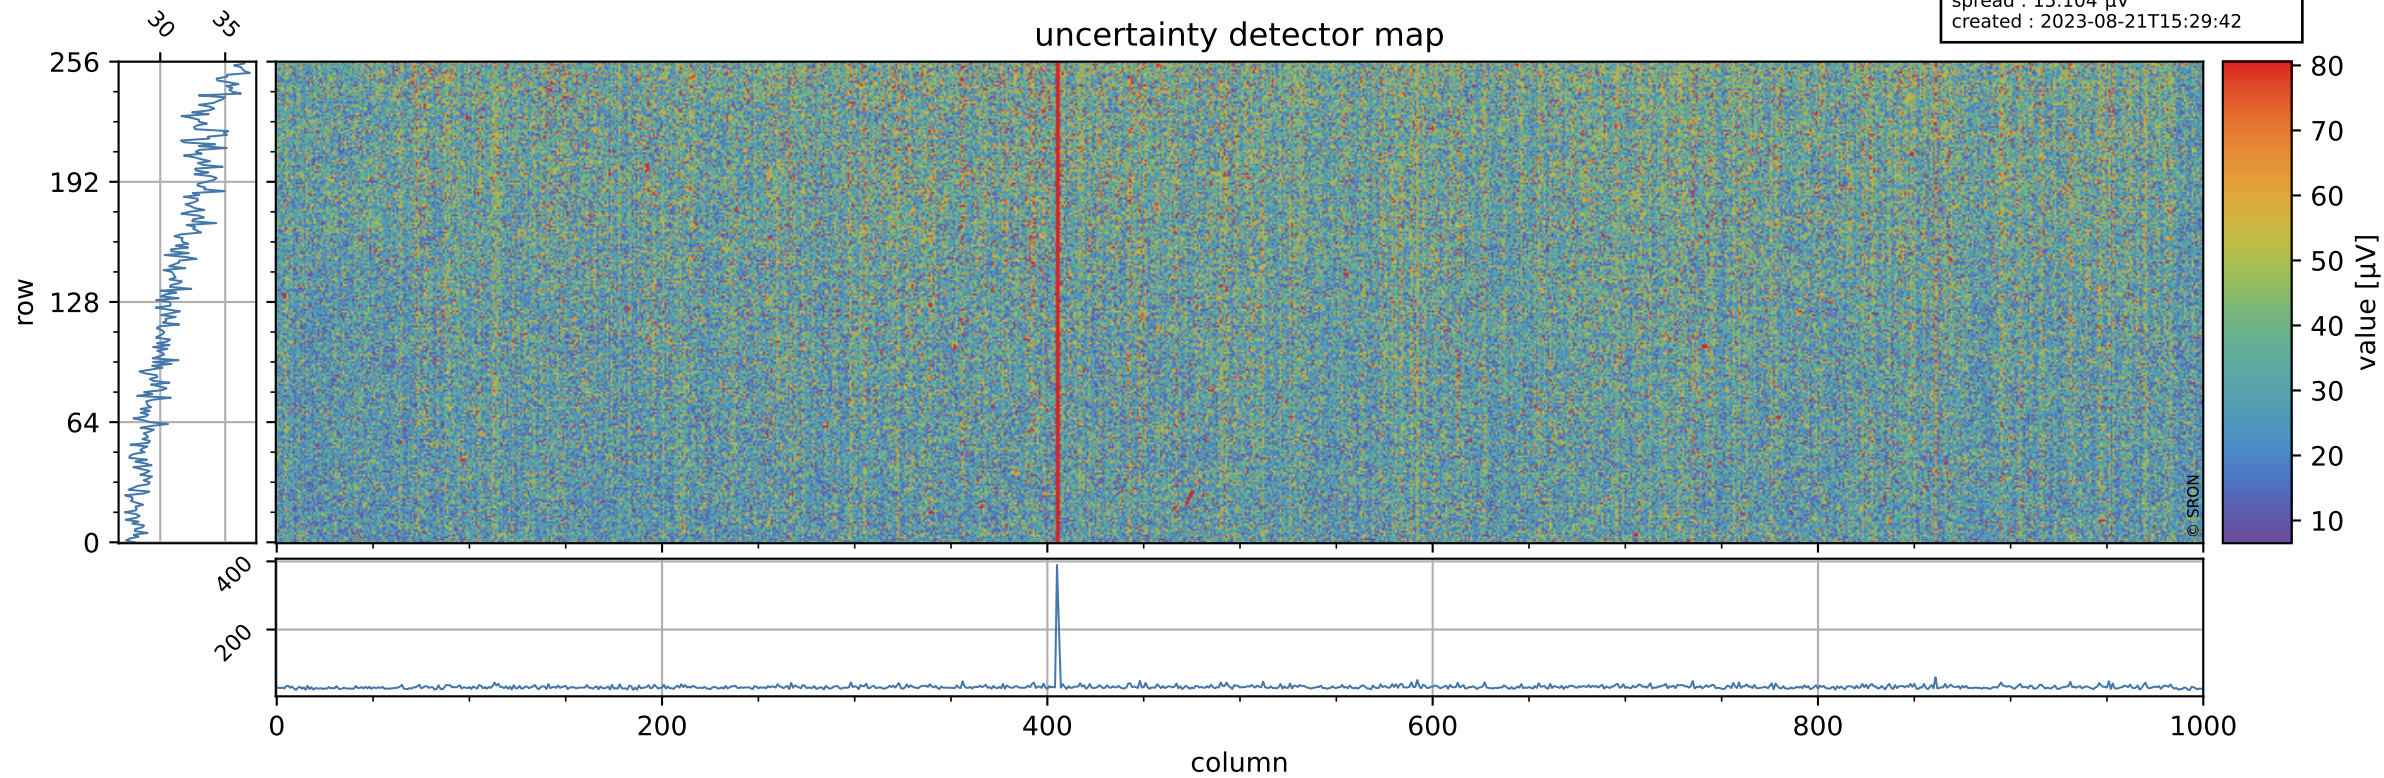

Tropomi SWIR offset (official)

orbits : 19 in [28327, 28372]
coverage : 2023-04-02 / 2023-04-05
median : 0.52599 V
spread : 0.035913 V
created : 2023-08-21T15:29:41

value detector map

Tropomi SWIR offset (official)

orbits : 19 in [28327, 28372]
coverage : 2023-04-02 / 2023-04-05
median : 31.356 μV
spread : 15.104 μV
created : 2023-08-21T15:29:42

Tropomi SWIR offset (official)

orbits : 19 in [28327, 28372]
coverage : 2023-04-02 / 2023-04-05
median : -0.018231 mV
spread : 0.41253 mV
created : 2023-08-21T15:29:42

value compared with SWIR offset CKD

Tropomi SWIR offset (official) ground-tracks of Sentinel-5P

orbits : 19 in [28327, 28372]
coverage : 2023-04-02 / 2023-04-05
created : 2023-08-21T15:29:42

Tropomi SWIR offset (official)

orbits : [2827, 28372]
coverage : 2018-04-30 / 2023-04-05
created : 2023-08-21T15:29:43

trend of detector median & temperatures