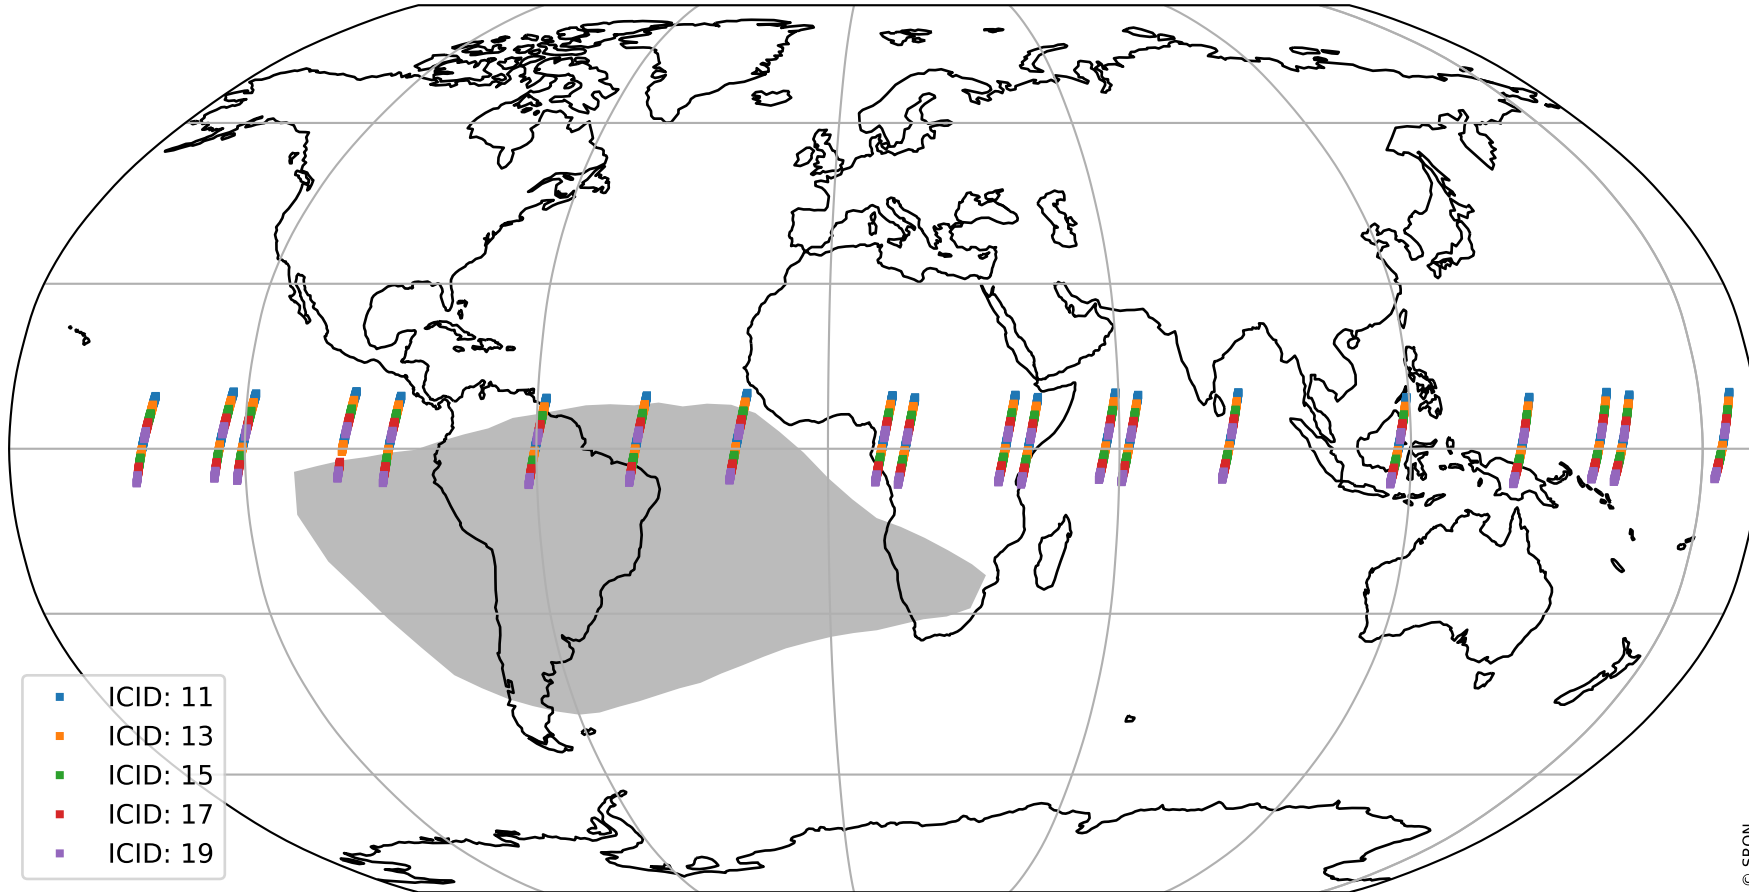

Tropomi SWIR offset (official)

orbits : 20 in [28342, 28387]
coverage : 2023-04-03 / 2023-04-06
median : 0.52599 V
spread : 0.035912 V
created : 2023-08-21T15:29:44

value detector map

Tropomi SWIR offset (official)

orbits : 20 in [28342, 28387]
coverage : 2023-04-03 / 2023-04-06
median : -0.017573 mV
spread : 0.41091 mV
created : 2023-08-21T15:29:44

value compared with SWIR offset CKD

Tropomi SWIR offset (official) ground-tracks of Sentinel-5P

orbits : 20 in [28342, 28387]
coverage : 2023-04-03 / 2023-04-06
created : 2023-08-21T15:29:44

Tropomi SWIR offset (official)

orbits : [2827, 28387]
coverage : 2018-04-30 / 2023-04-06
created : 2023-08-21T15:29:45

trend of detector median & temperatures