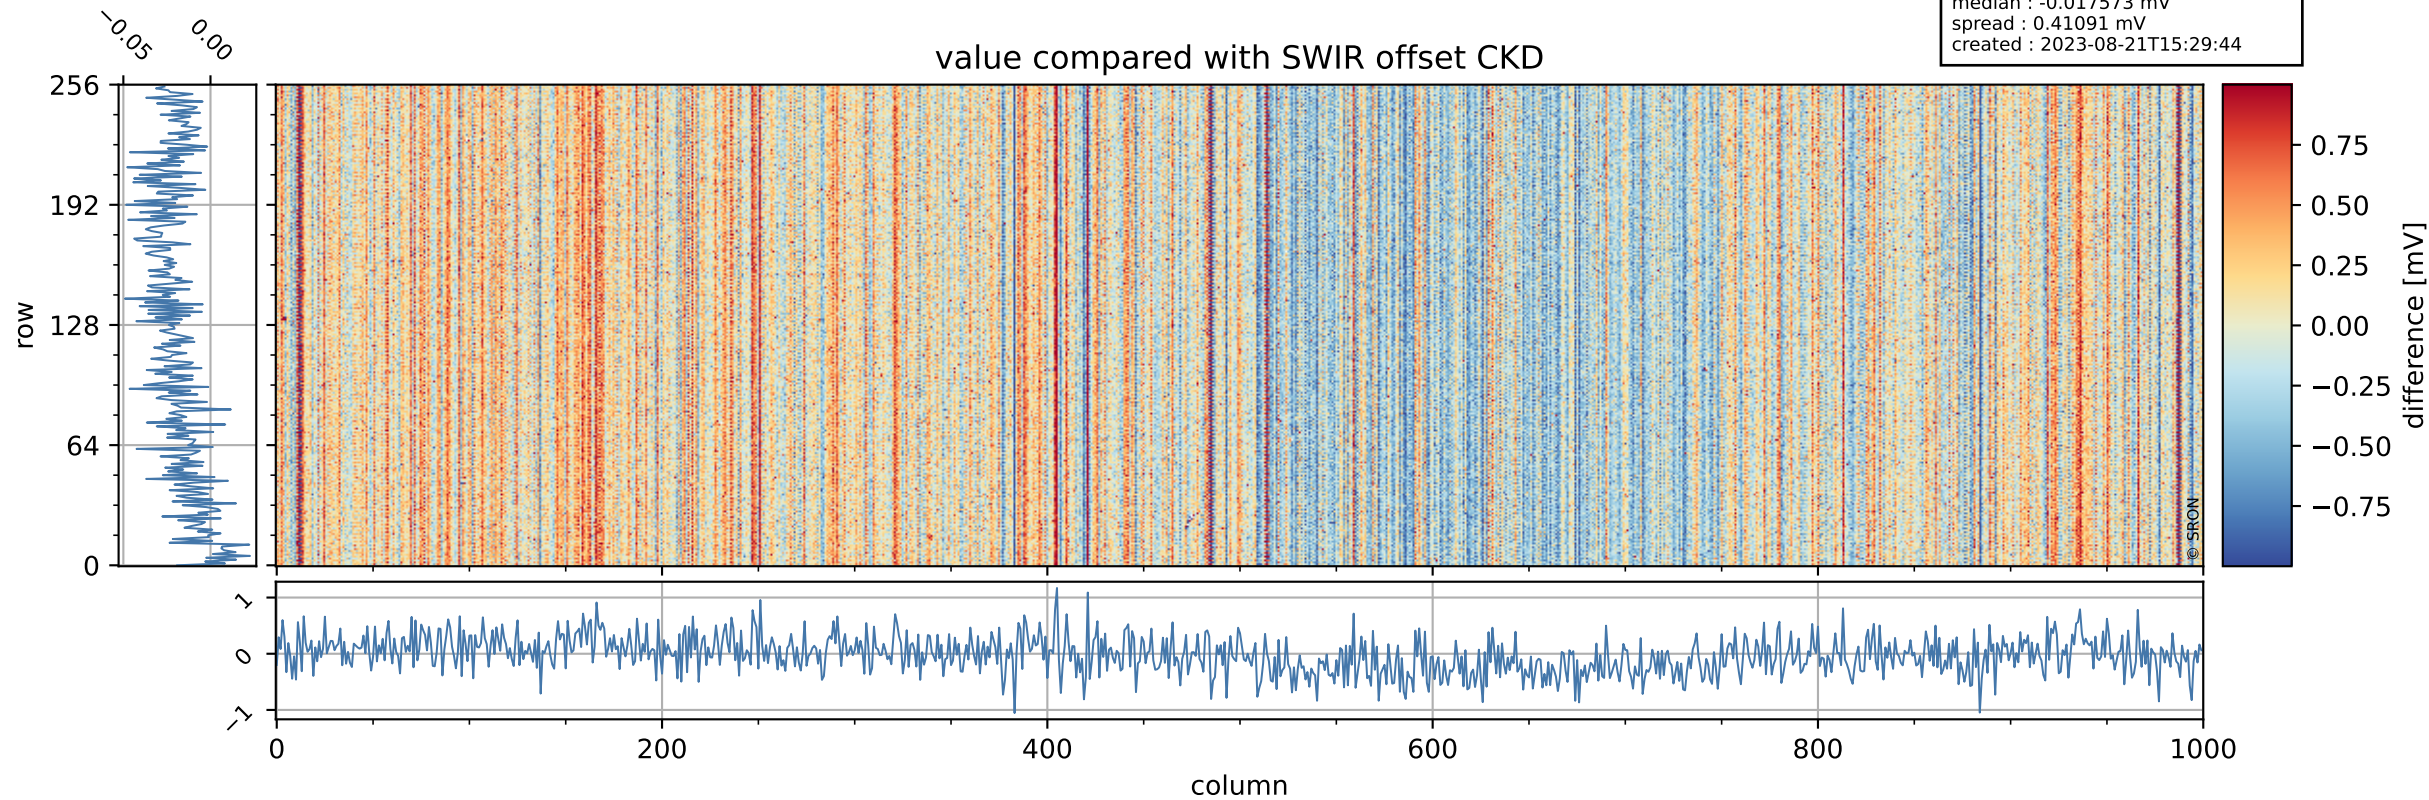

Tropomi SWIR offset (official)

orbits : 20 in [28342, 28387]
coverage : 2023-04-03 / 2023-04-06
median : 0.52599 V
spread : 0.035912 V
created : 2023-08-21T15:29:44

value detector map

Tropomi SWIR offset (official)

orbits : 20 in [28342, 28387]
coverage : 2023-04-03 / 2023-04-06
median : -0.017573 mV
spread : 0.41091 mV
created : 2023-08-21T15:29:44

value compared with SWIR offset CKD

Tropomi SWIR offset (official) ground-tracks of Sentinel-5P

orbits : 20 in [28342, 28387]
coverage : 2023-04-03 / 2023-04-06
created : 2023-08-21T15:29:44

Tropomi SWIR offset (official)

orbits : [2827, 28387]
coverage : 2018-04-30 / 2023-04-06
created : 2023-08-21T15:29:45

trend of detector median & temperatures