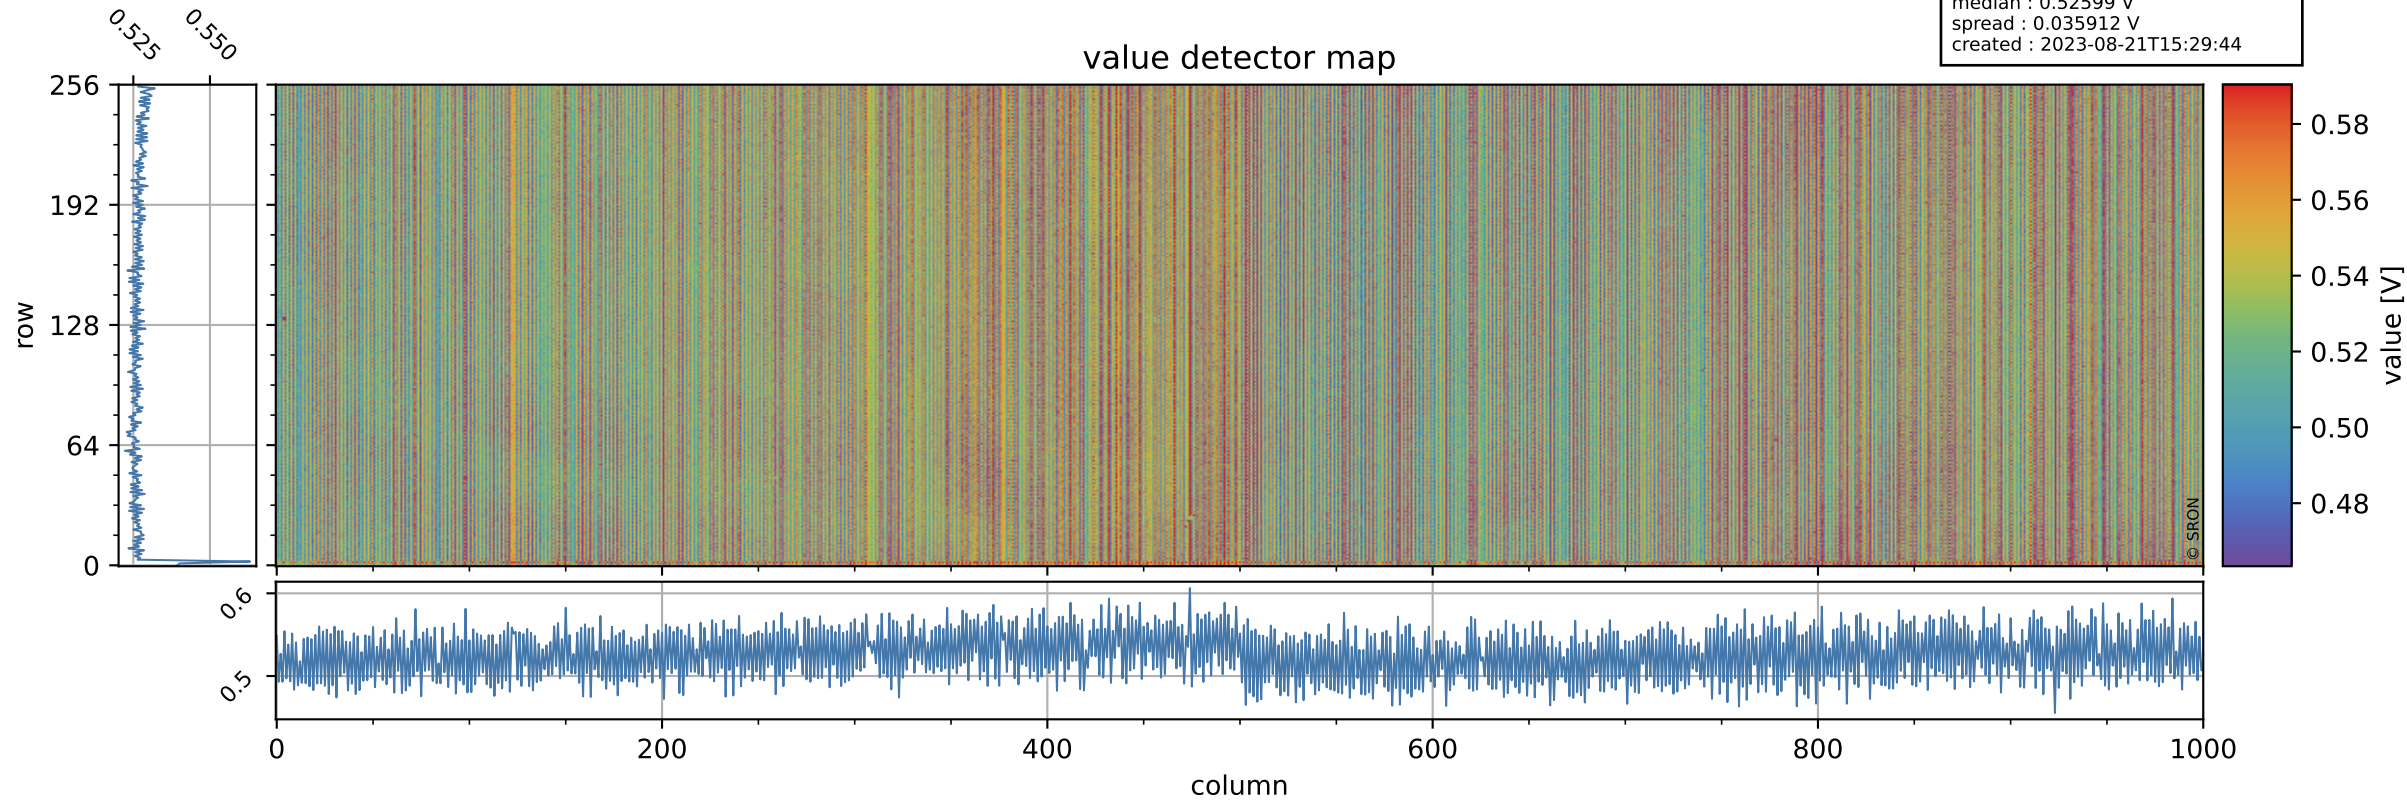

Tropomi SWIR offset (official)

orbits : 20 in [28342, 28387]
coverage : 2023-04-03 / 2023-04-06
median : 0.52599 V
spread : 0.035912 V
created : 2023-08-21T15:29:44

value detector map

Tropomi SWIR offset (official)

orbits : 20 in [28342, 28387]
coverage : 2023-04-03 / 2023-04-06
median : -0.017573 mV
spread : 0.41091 mV
created : 2023-08-21T15:29:44

value compared with SWIR offset CKD

Tropomi SWIR offset (official) ground-tracks of Sentinel-5P

orbits : 20 in [28342, 28387]
coverage : 2023-04-03 / 2023-04-06
created : 2023-08-21T15:29:44

Tropomi SWIR offset (official)

orbits : [2827, 28387]
coverage : 2018-04-30 / 2023-04-06
created : 2023-08-21T15:29:45

trend of detector median & temperatures