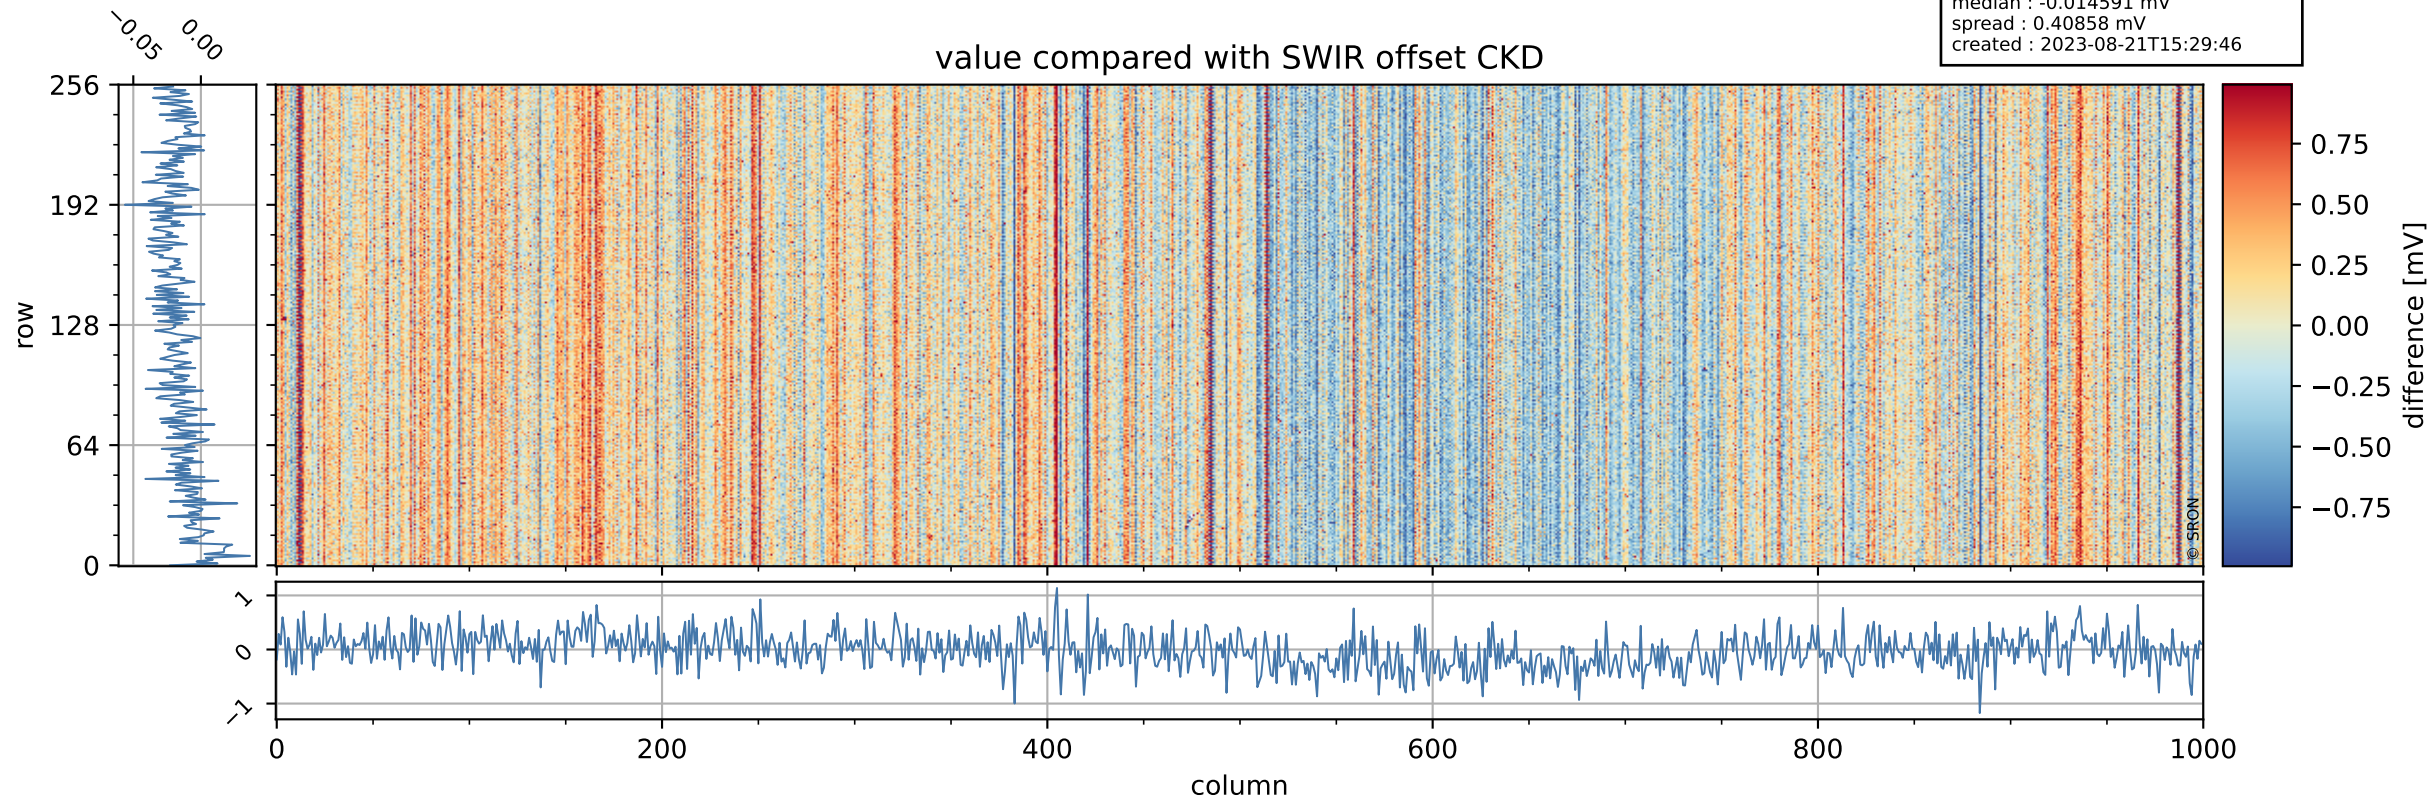

## value detector map

# Tropomi SWIR offset (official)

orbits : 19 in [28357, 28402]  
coverage : 2023-04-04 / 2023-04-07  
median : 31.744  $\mu\text{V}$   
spread : 15.224  $\mu\text{V}$   
created : 2023-08-21T15:29:46

# Tropomi SWIR offset (official)

orbits : 19 in [28357, 28402]  
coverage : 2023-04-04 / 2023-04-07  
median : -0.014591 mV  
spread : 0.40858 mV  
created : 2023-08-21T15:29:46

value compared with SWIR offset CKD

# Tropomi SWIR offset (official) ground-tracks of Sentinel-5P

orbits : 19 in [28357, 28402]  
coverage : 2023-04-04 / 2023-04-07  
created : 2023-08-21T15:29:47