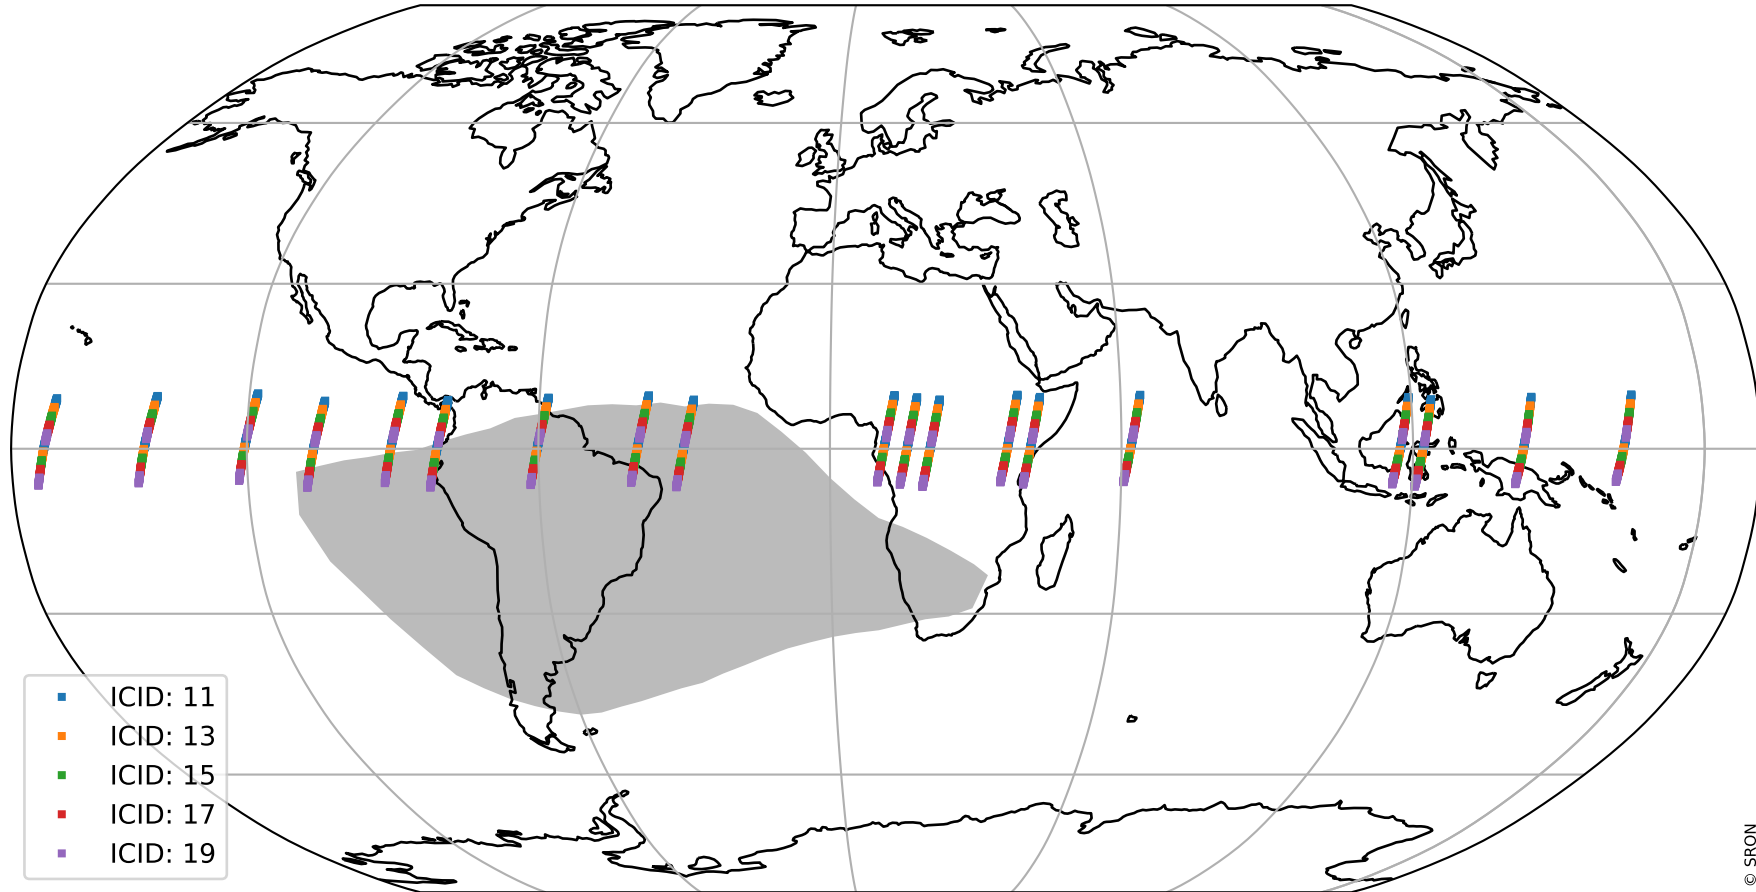

# Tropomi SWIR offset (official)

orbits : 19 in [28357, 28402]  
coverage : 2023-04-04 / 2023-04-07  
median : 31.744  $\mu\text{V}$   
spread : 15.224  $\mu\text{V}$   
created : 2023-08-21T15:29:46

# Tropomi SWIR offset (official)

orbits : 19 in [28357, 28402]  
coverage : 2023-04-04 / 2023-04-07  
median : -0.014591 mV  
spread : 0.40858 mV  
created : 2023-08-21T15:29:46

value compared with SWIR offset CKD

# Tropomi SWIR offset (official) ground-tracks of Sentinel-5P

orbits : 19 in [28357, 28402]  
coverage : 2023-04-04 / 2023-04-07  
created : 2023-08-21T15:29:47

# Tropomi SWIR offset (official)

orbits : [2827, 28402]  
coverage : 2018-04-30 / 2023-04-07  
created : 2023-08-21T15:29:47