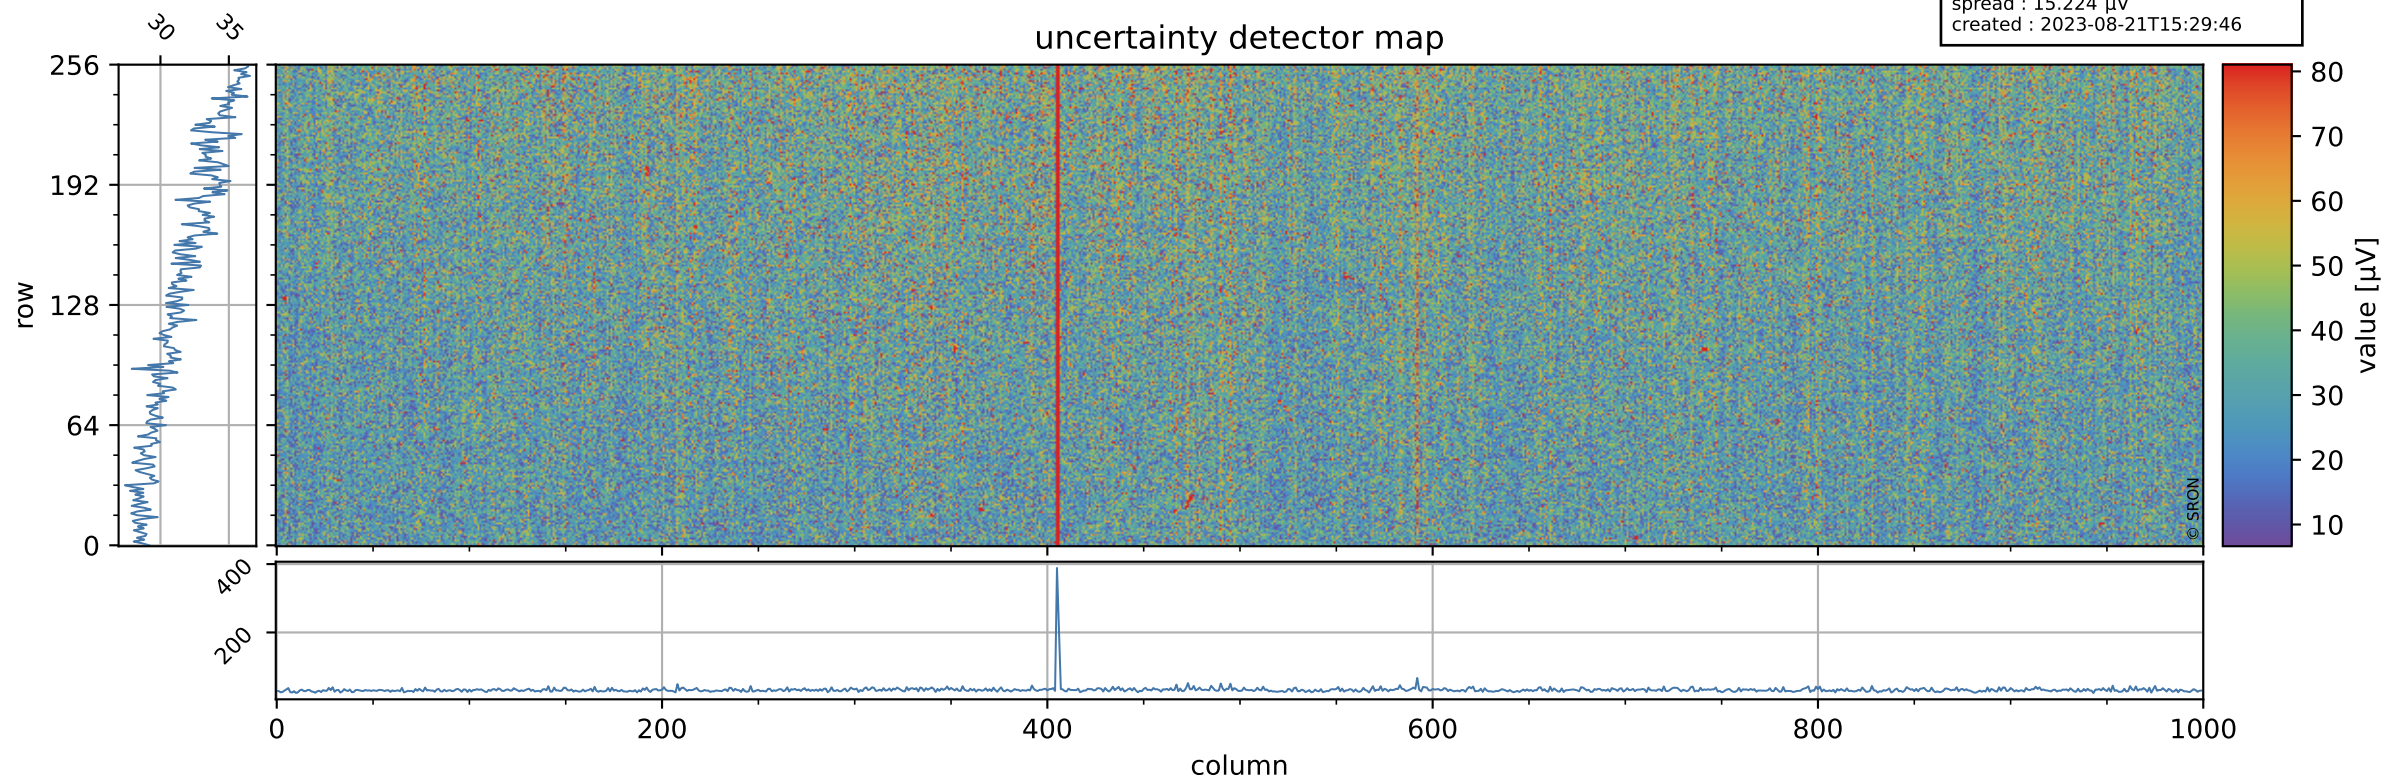

# Tropomi SWIR offset (official)

orbits : 19 in [28357, 28402]  
coverage : 2023-04-04 / 2023-04-07  
median : 0.526 V  
spread : 0.035911 V  
created : 2023-08-21T15:29:46

## value detector map

# Tropomi SWIR offset (official)

orbits : 19 in [28357, 28402]  
coverage : 2023-04-04 / 2023-04-07  
median : 31.744  $\mu\text{V}$   
spread : 15.224  $\mu\text{V}$   
created : 2023-08-21T15:29:46

# Tropomi SWIR offset (official) ground-tracks of Sentinel-5P

orbits : 19 in [28357, 28402]  
coverage : 2023-04-04 / 2023-04-07  
created : 2023-08-21T15:29:47