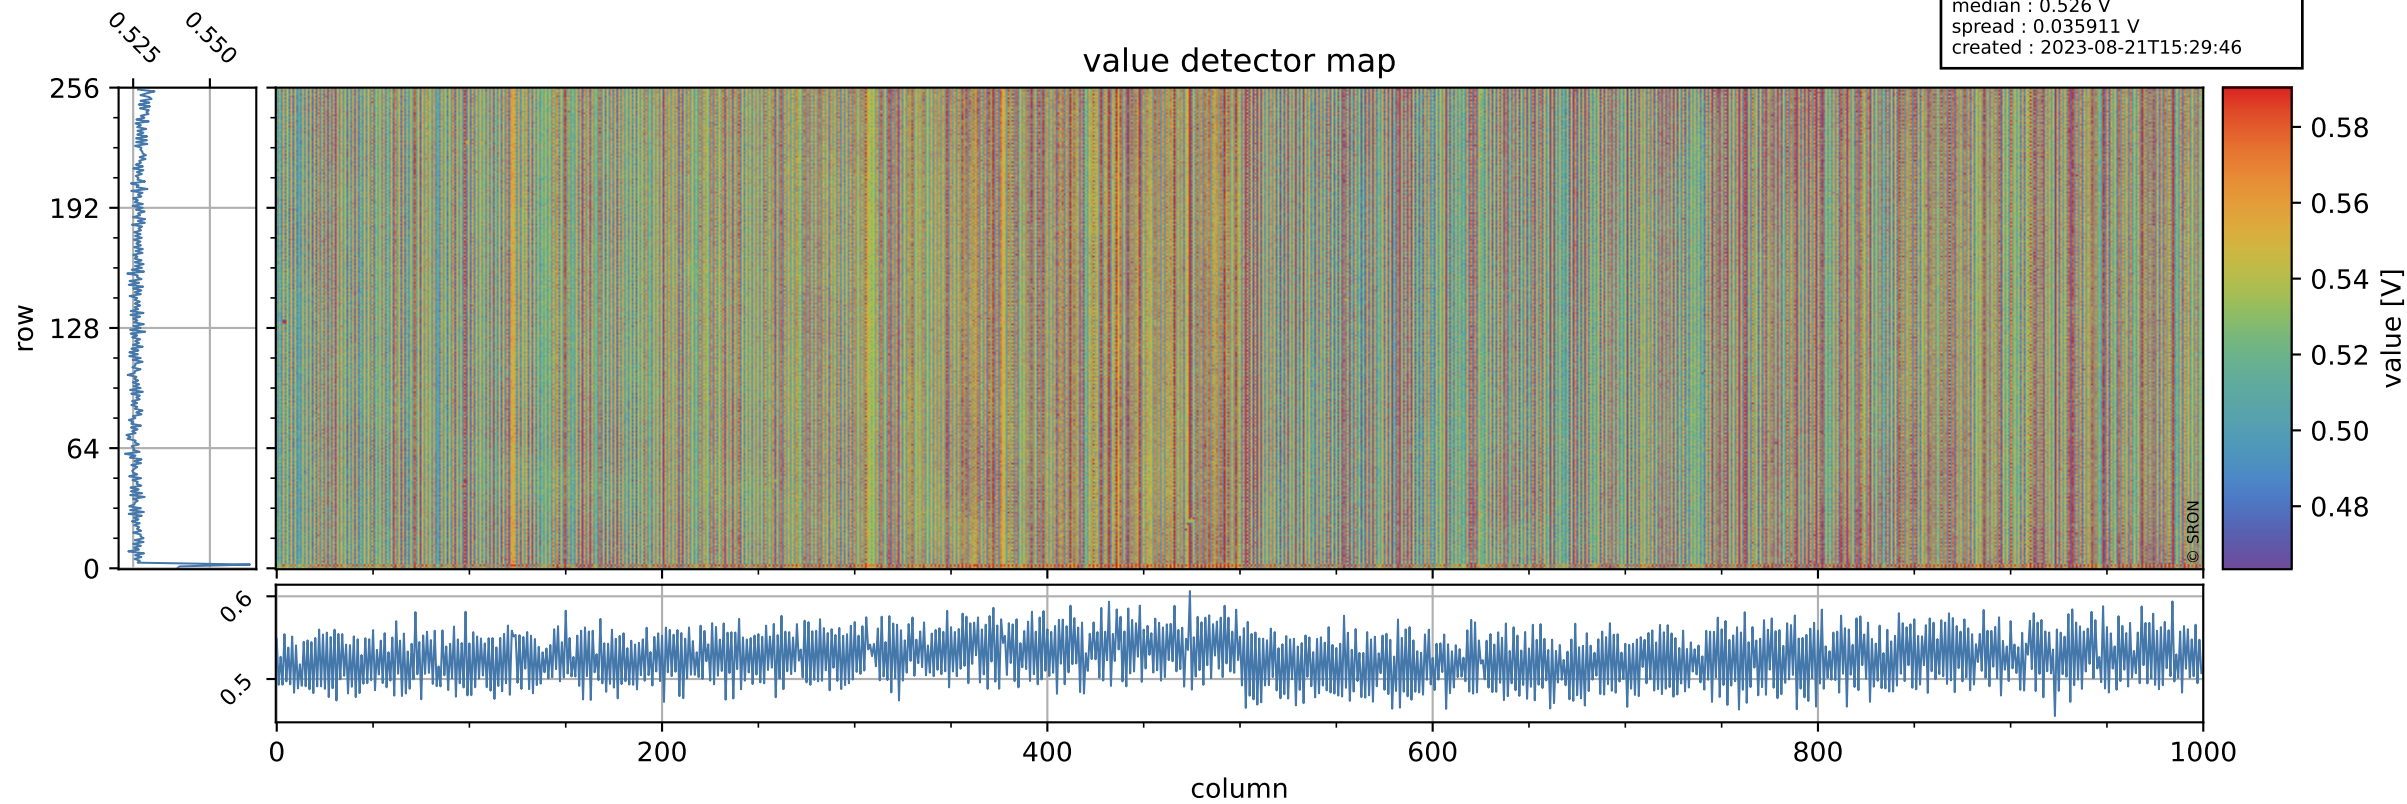

# Tropomi SWIR offset (official)

orbits : 19 in [28357, 28402]  
coverage : 2023-04-04 / 2023-04-07  
median : 0.526 V  
spread : 0.035911 V  
created : 2023-08-21T15:29:46

## value detector map

# Tropomi SWIR offset (official)

orbits : 19 in [28357, 28402]  
coverage : 2023-04-04 / 2023-04-07  
median : 31.744  $\mu\text{V}$   
spread : 15.224  $\mu\text{V}$   
created : 2023-08-21T15:29:46

# Tropomi SWIR offset (official) ground-tracks of Sentinel-5P

orbits : 19 in [28357, 28402]  
coverage : 2023-04-04 / 2023-04-07  
created : 2023-08-21T15:29:47