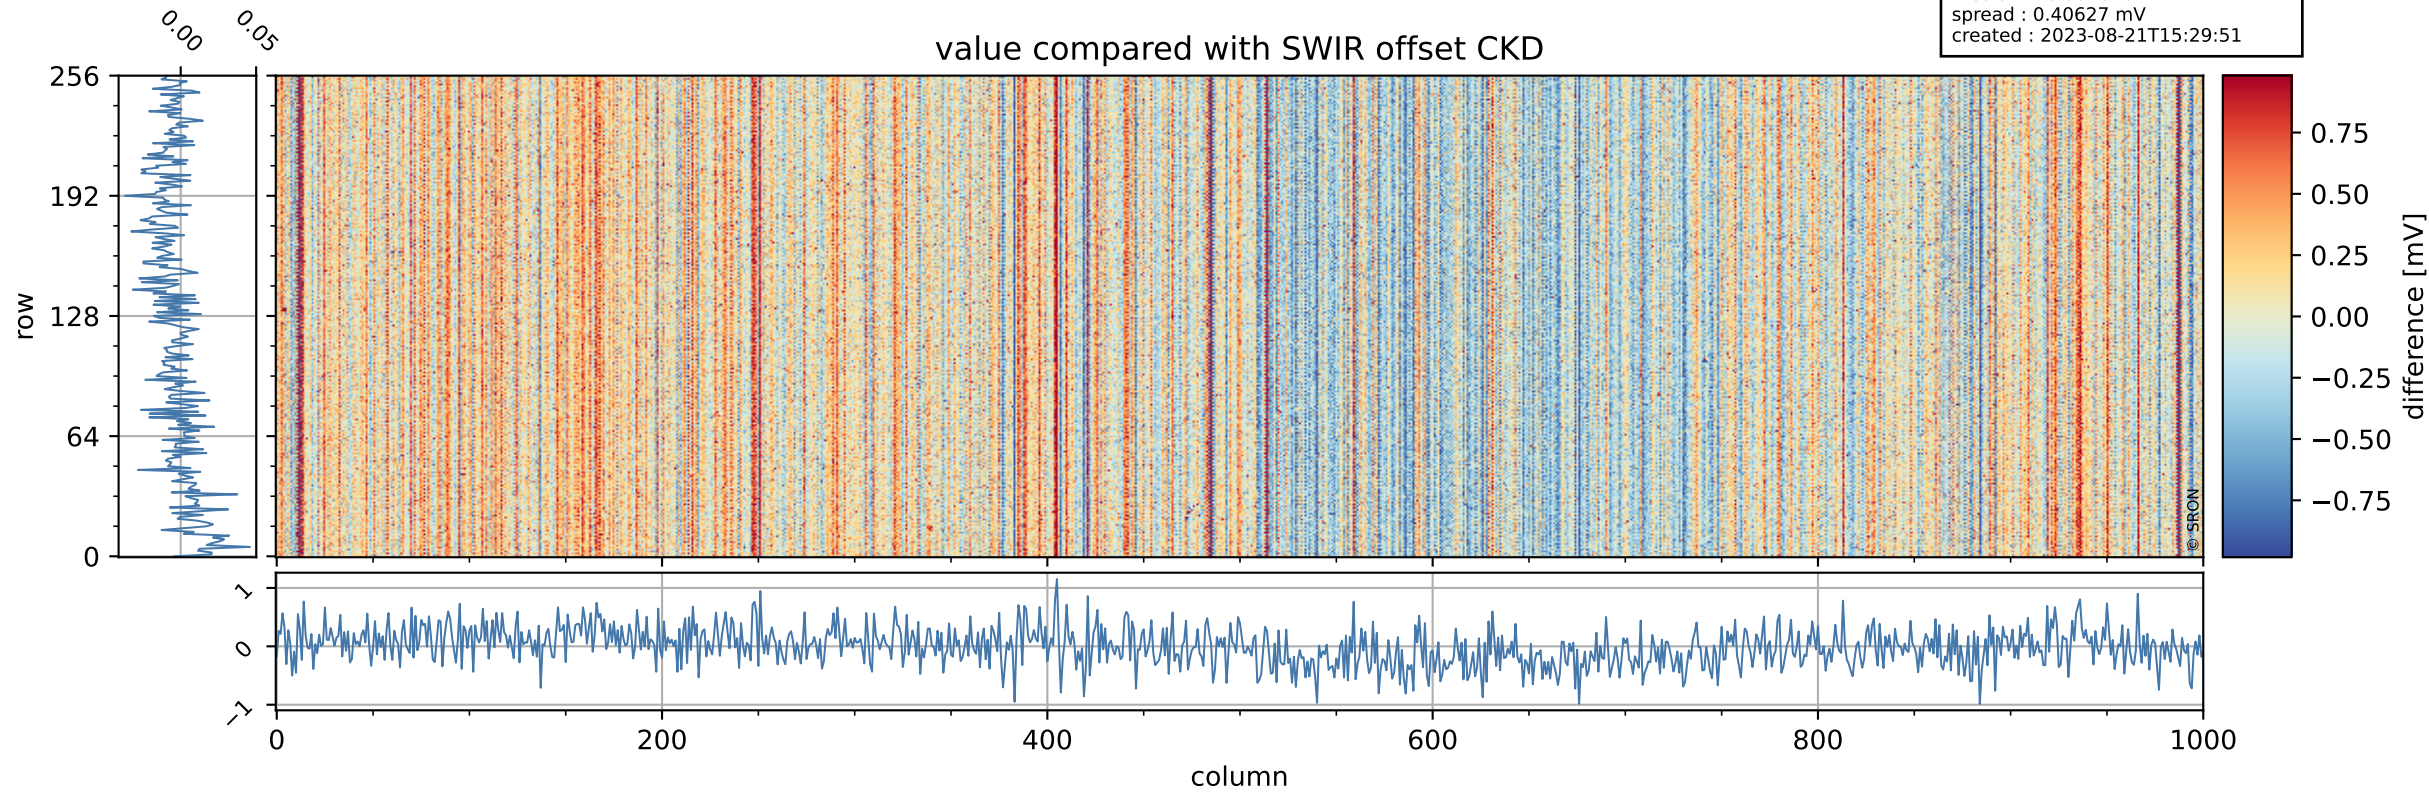

## value detector map

# Tropomi SWIR offset (official)

orbits : 18 in [28387, 28432]  
coverage : 2023-04-06 / 2023-04-09  
median : 32.717  $\mu\text{V}$   
spread : 16.301  $\mu\text{V}$   
created : 2023-08-21T15:29:50

# Tropomi SWIR offset (official)

orbits : 18 in [28387, 28432]  
coverage : 2023-04-06 / 2023-04-09  
median : -0.0020167 mV  
spread : 0.40627 mV  
created : 2023-08-21T15:29:51

value compared with SWIR offset CKD

# Tropomi SWIR offset (official) ground-tracks of Sentinel-5P

orbits : 18 in [28387, 28432]  
coverage : 2023-04-06 / 2023-04-09  
created : 2023-08-21T15:29:51