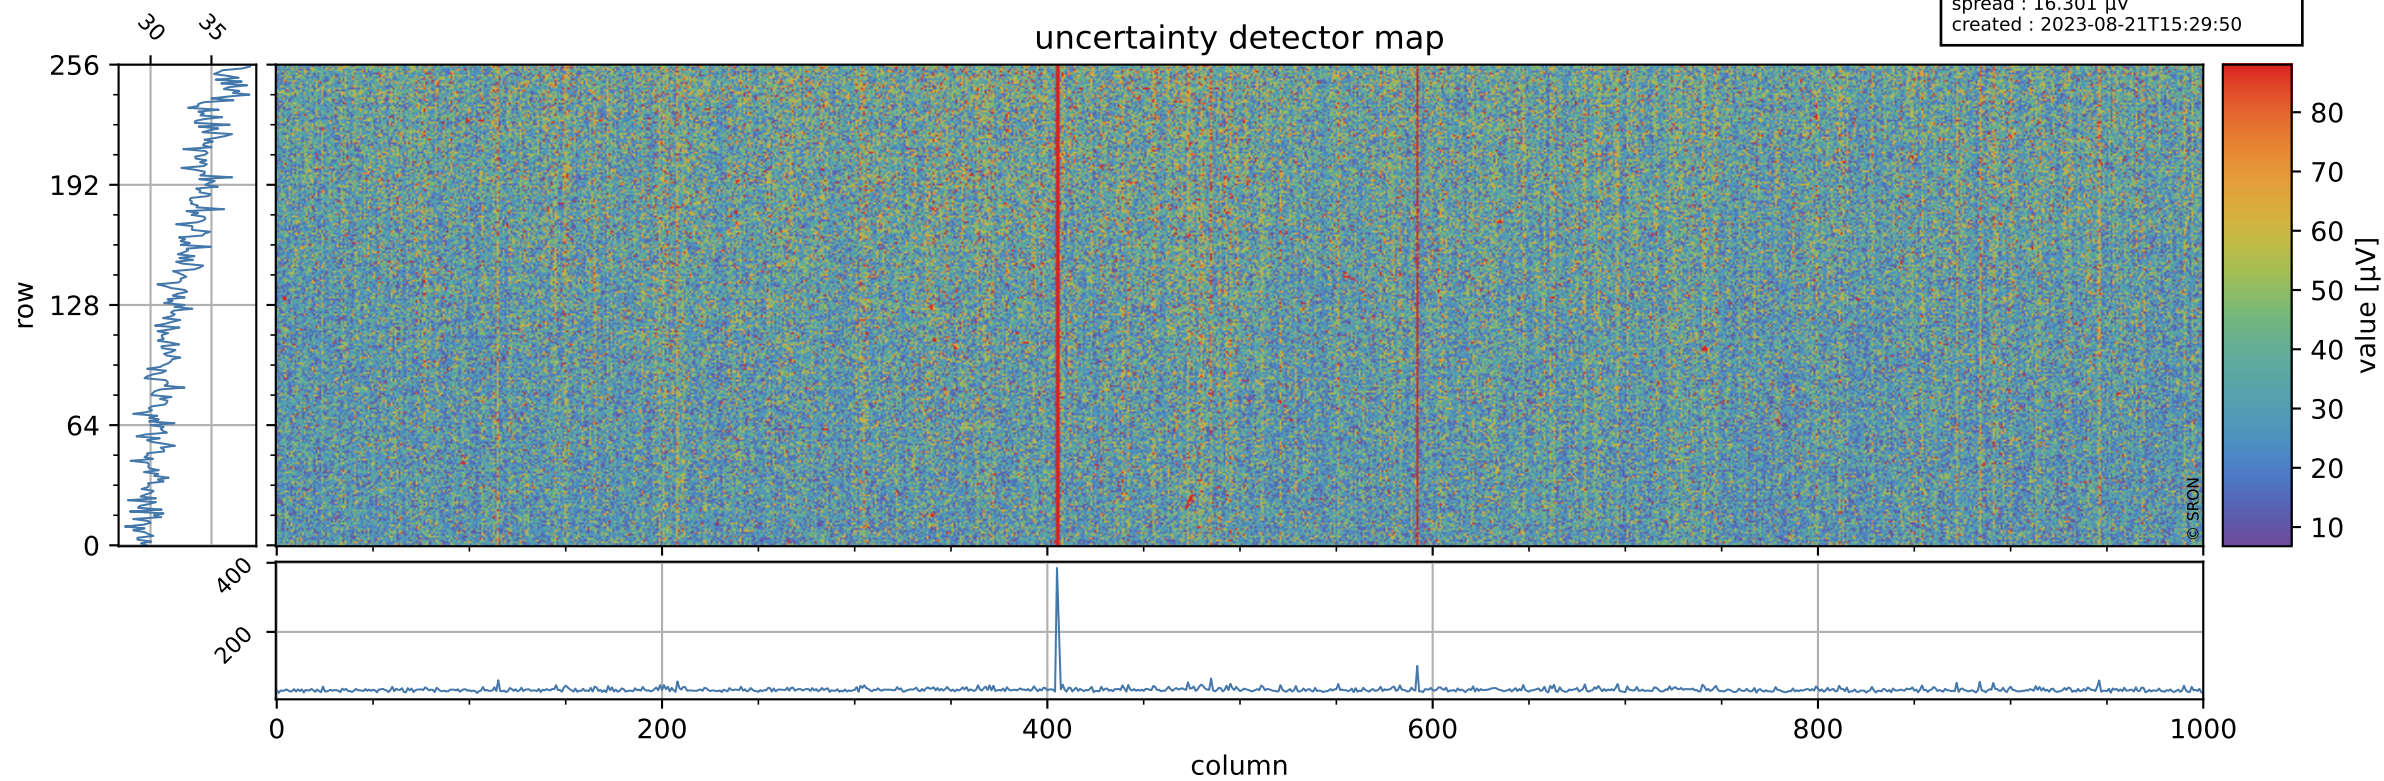

# Tropomi SWIR offset (official)

orbits : 18 in [28387, 28432]  
coverage : 2023-04-06 / 2023-04-09  
median : 0.52601 V  
spread : 0.03591 V  
created : 2023-08-21T15:29:50

## value detector map

# Tropomi SWIR offset (official)

orbits : 18 in [28387, 28432]  
coverage : 2023-04-06 / 2023-04-09  
median : 32.717  $\mu\text{V}$   
spread : 16.301  $\mu\text{V}$   
created : 2023-08-21T15:29:50

# Tropomi SWIR offset (official) ground-tracks of Sentinel-5P

orbits : 18 in [28387, 28432]  
coverage : 2023-04-06 / 2023-04-09  
created : 2023-08-21T15:29:51