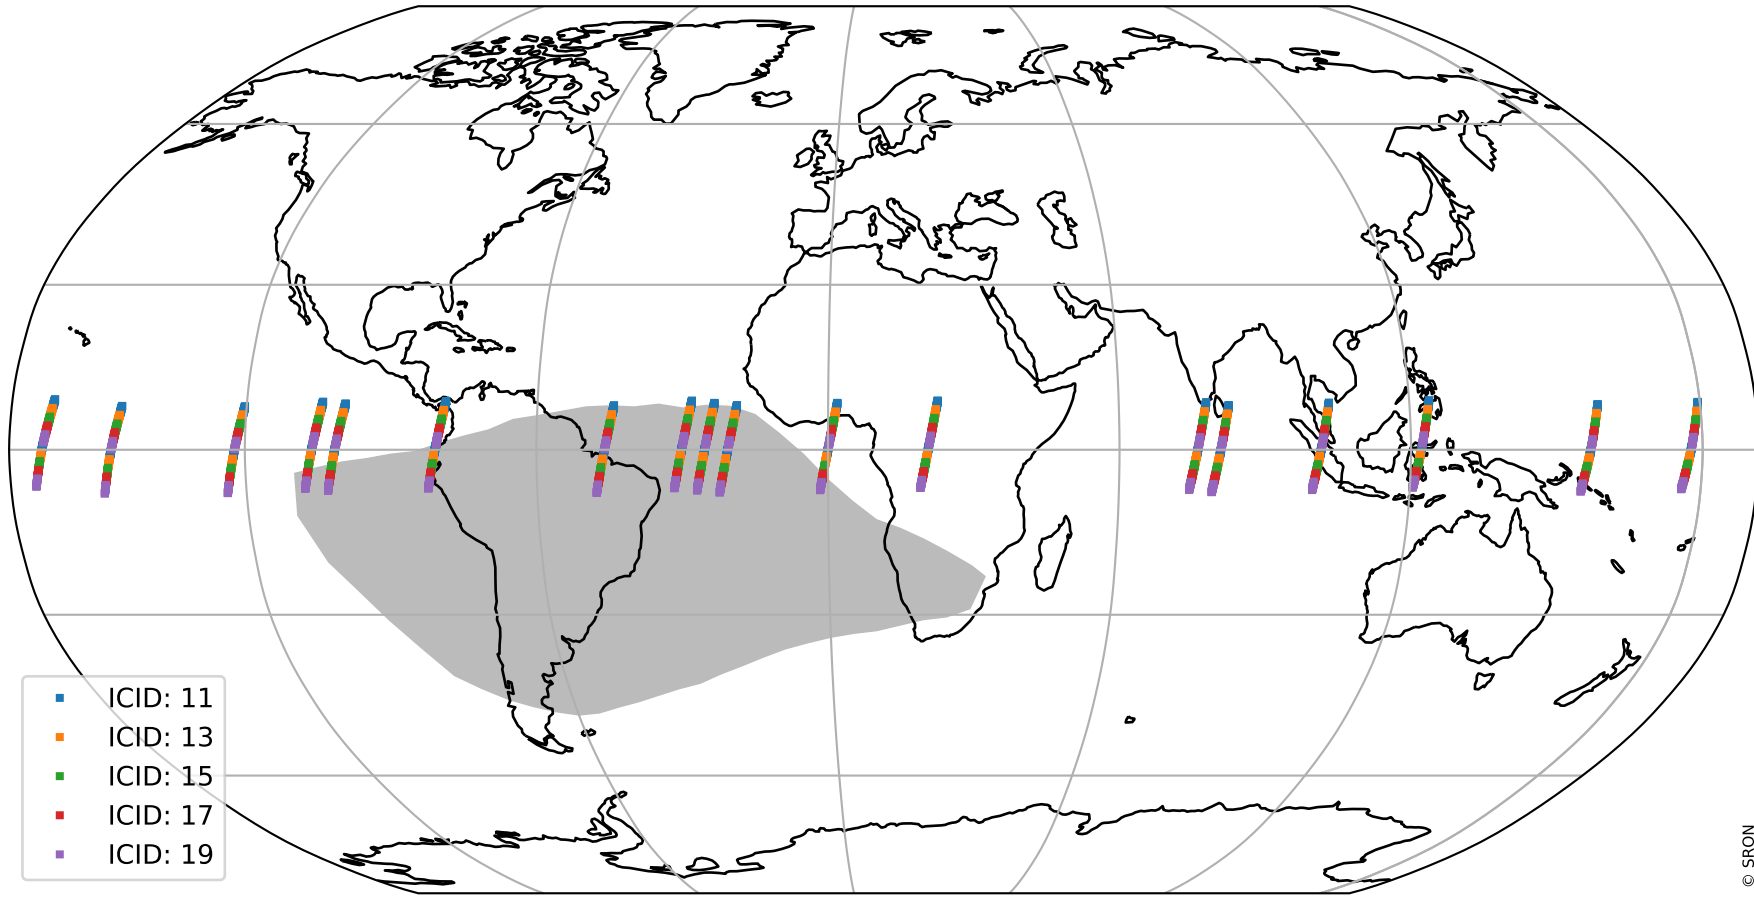

# Tropomi SWIR offset (official)

orbits : 18 in [28387, 28432]  
coverage : 2023-04-06 / 2023-04-09  
median : 32.717  $\mu\text{V}$   
spread : 16.301  $\mu\text{V}$   
created : 2023-08-21T15:29:50

# Tropomi SWIR offset (official)

orbits : 18 in [28387, 28432]  
coverage : 2023-04-06 / 2023-04-09  
median : -0.0020167 mV  
spread : 0.40627 mV  
created : 2023-08-21T15:29:51

value compared with SWIR offset CKD

# Tropomi SWIR offset (official) ground-tracks of Sentinel-5P

orbits : 18 in [28387, 28432]  
coverage : 2023-04-06 / 2023-04-09  
created : 2023-08-21T15:29:51

# Tropomi SWIR offset (official)

orbits : [2827, 28432]  
coverage : 2018-04-30 / 2023-04-09  
created : 2023-08-21T15:29:51