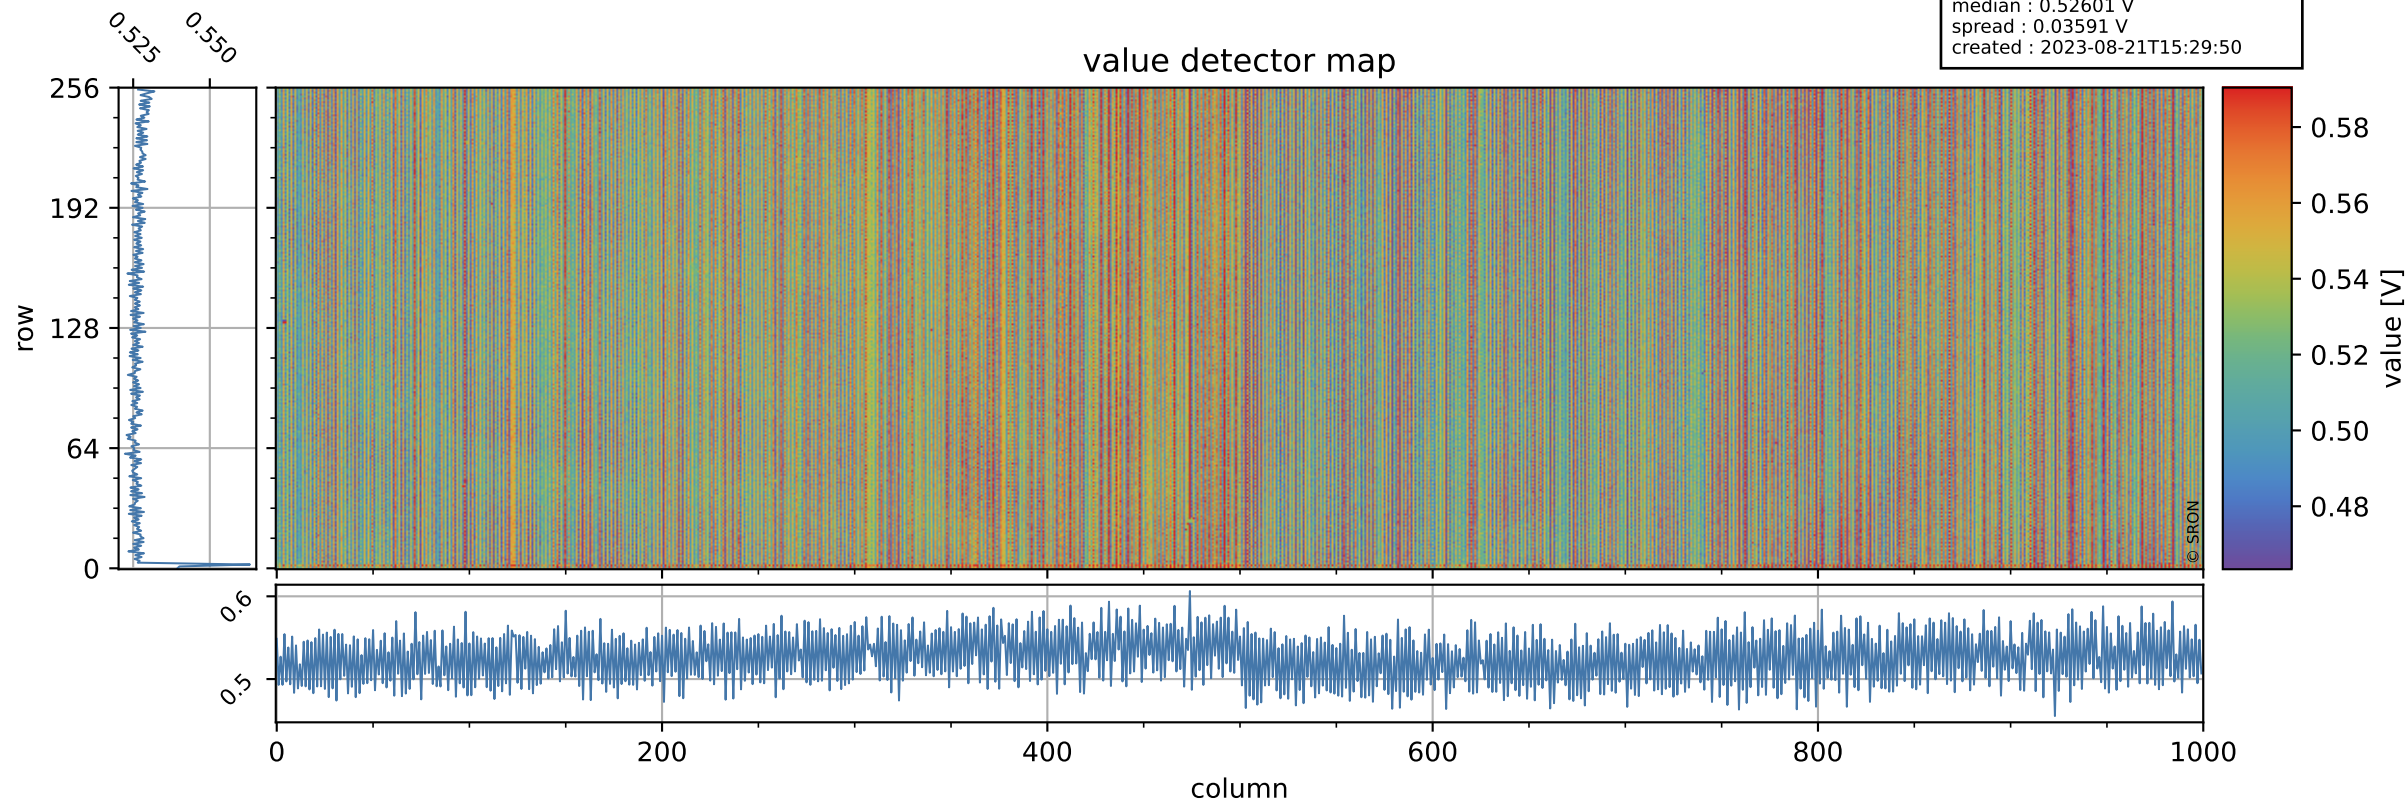

# Tropomi SWIR offset (official)

orbits : 18 in [28387, 28432]  
coverage : 2023-04-06 / 2023-04-09  
median : 0.52601 V  
spread : 0.03591 V  
created : 2023-08-21T15:29:50

## value detector map

# Tropomi SWIR offset (official)

orbits : 18 in [28387, 28432]  
coverage : 2023-04-06 / 2023-04-09  
median : 32.717  $\mu\text{V}$   
spread : 16.301  $\mu\text{V}$   
created : 2023-08-21T15:29:50

# Tropomi SWIR offset (official) ground-tracks of Sentinel-5P

orbits : 18 in [28387, 28432]  
coverage : 2023-04-06 / 2023-04-09  
created : 2023-08-21T15:29:51