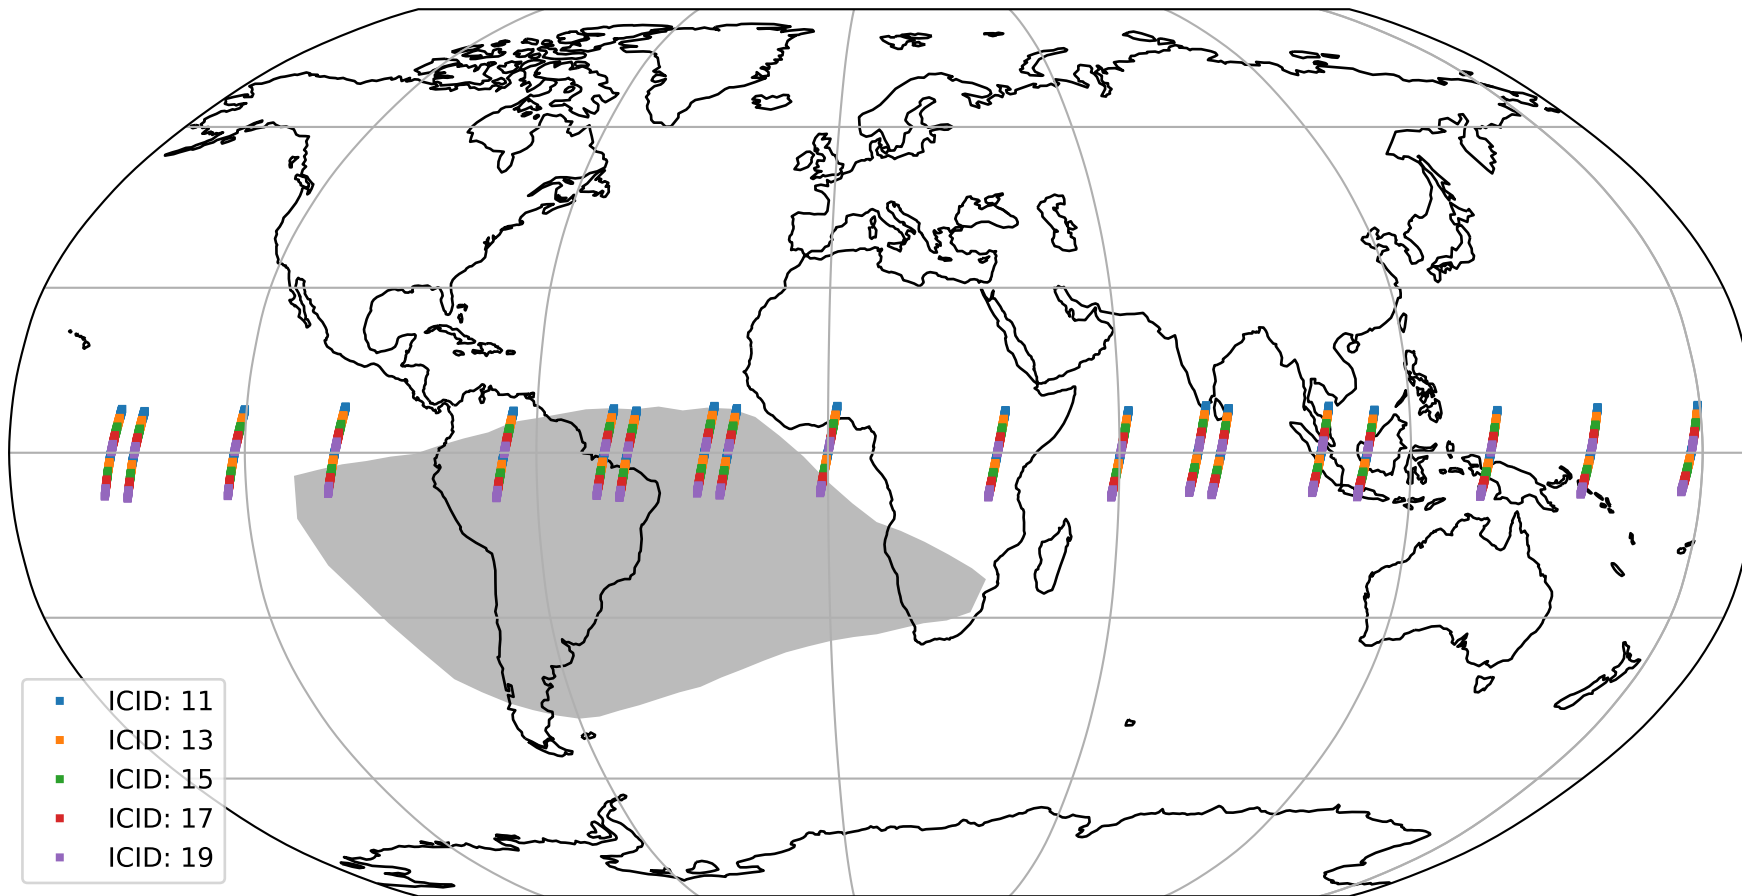

Tropomi SWIR offset (official)

orbits : 19 in [28402, 28447]
coverage : 2023-04-07 / 2023-04-10
median : 0.52601 V
spread : 0.03591 V
created : 2023-08-21T15:29:52

value detector map

Tropomi SWIR offset (official)

orbits : 19 in [28402, 28447]
coverage : 2023-04-07 / 2023-04-10
median : 32.679 μV
spread : 16.251 μV
created : 2023-08-21T15:29:53

Tropomi SWIR offset (official)

value compared with SWIR offset CKD

orbits : 19 in [28402, 28447]
coverage : 2023-04-07 / 2023-04-10
median : 0.0018637 mV
spread : 0.40555 mV
created : 2023-08-21T15:29:53

Tropomi SWIR offset (official) ground-tracks of Sentinel-5P

orbits : 19 in [28402, 28447]
coverage : 2023-04-07 / 2023-04-10
created : 2023-08-21T15:29:53

Tropomi SWIR offset (official)

orbits : [2827, 28447]
coverage : 2018-04-30 / 2023-04-10
created : 2023-08-21T15:29:54

trend of detector median & temperatures