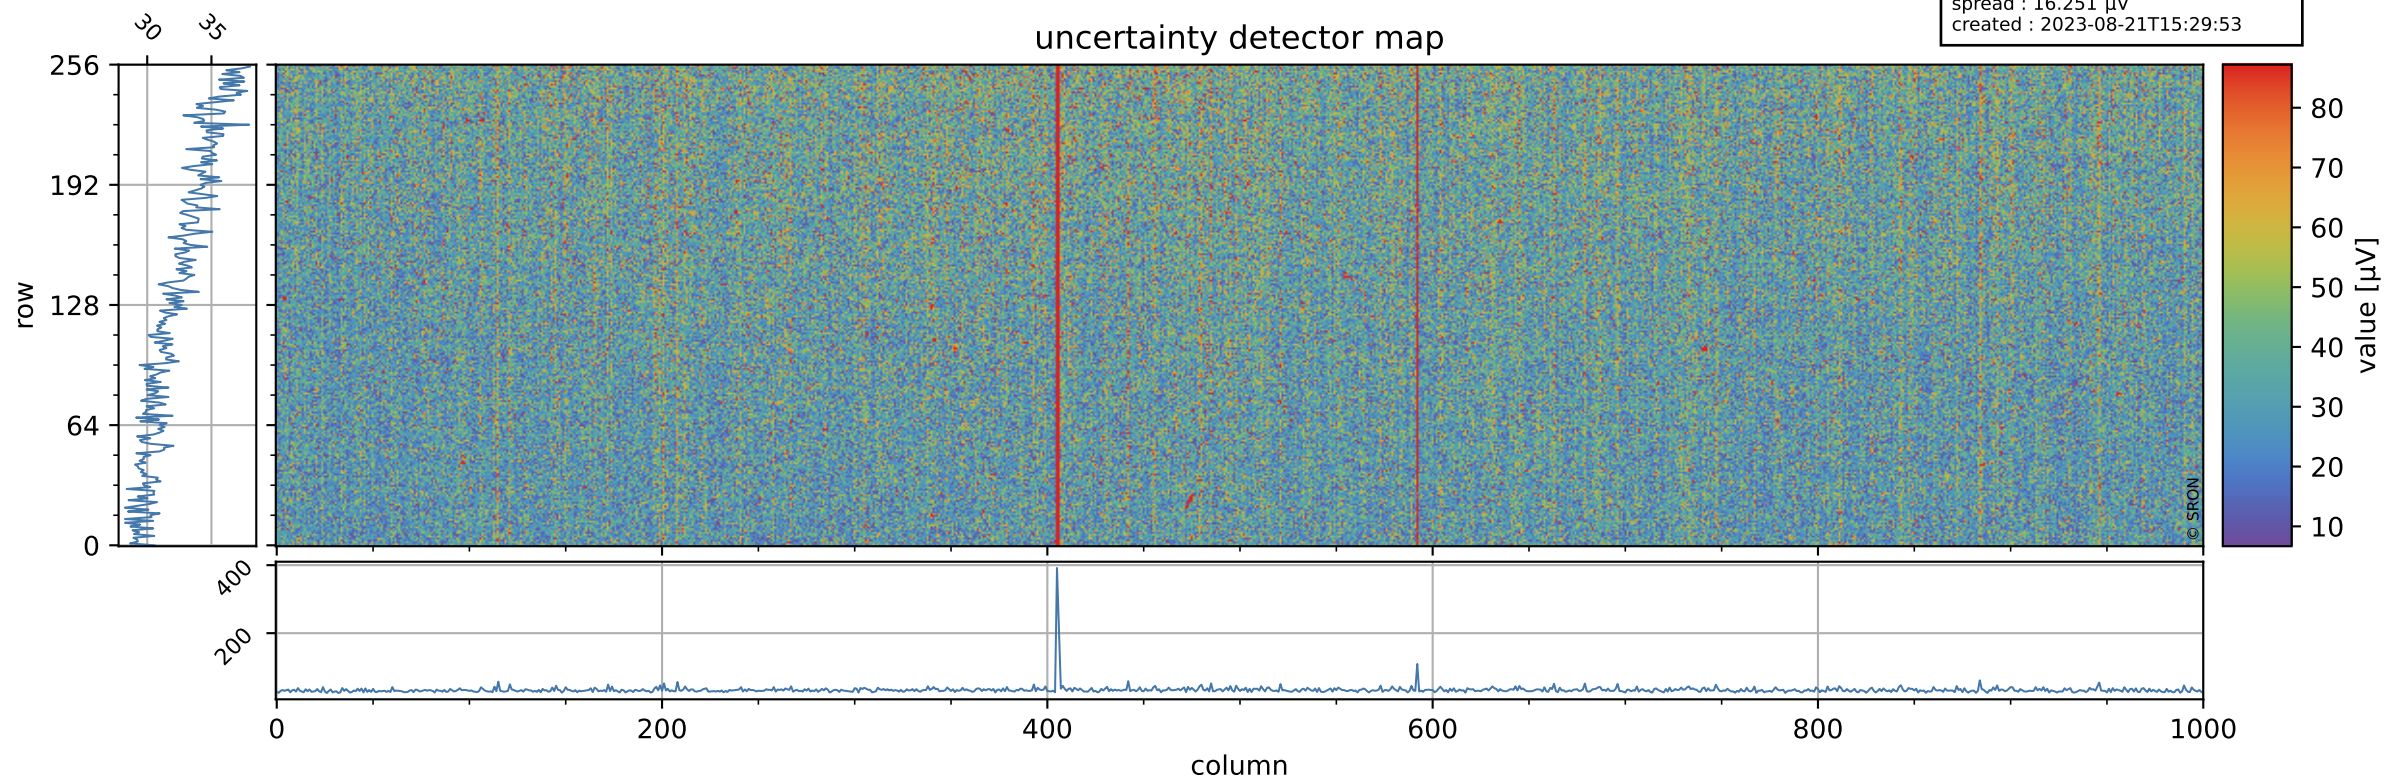

Tropomi SWIR offset (official)

orbits : 19 in [28402, 28447]
coverage : 2023-04-07 / 2023-04-10
median : 0.52601 V
spread : 0.03591 V
created : 2023-08-21T15:29:52

value detector map

Tropomi SWIR offset (official)

orbits : 19 in [28402, 28447]
coverage : 2023-04-07 / 2023-04-10
median : 32.679 μV
spread : 16.251 μV
created : 2023-08-21T15:29:53

Tropomi SWIR offset (official)

value compared with SWIR offset CKD

orbits : 19 in [28402, 28447]
coverage : 2023-04-07 / 2023-04-10
median : 0.0018637 mV
spread : 0.40555 mV
created : 2023-08-21T15:29:53

Tropomi SWIR offset (official) ground-tracks of Sentinel-5P

orbits : 19 in [28402, 28447]
coverage : 2023-04-07 / 2023-04-10
created : 2023-08-21T15:29:53

Tropomi SWIR offset (official)

orbits : [2827, 28447]
coverage : 2018-04-30 / 2023-04-10
created : 2023-08-21T15:29:54

trend of detector median & temperatures