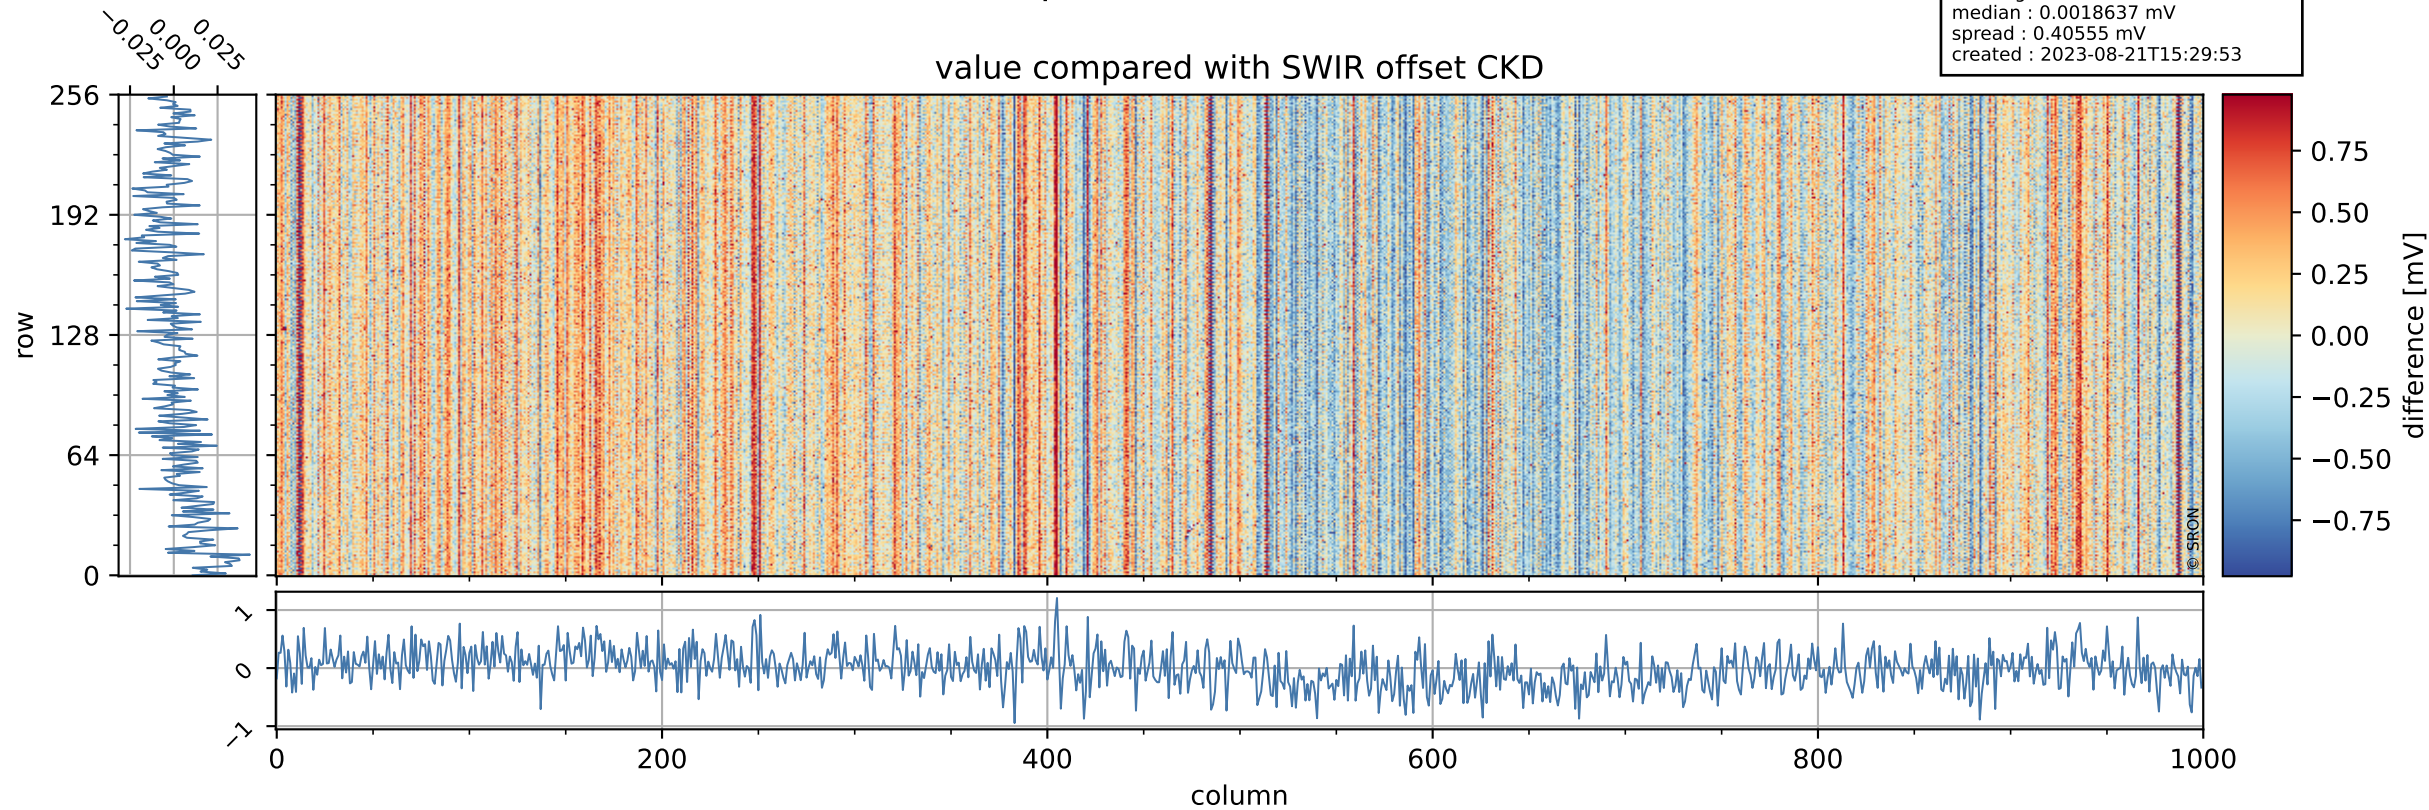

Tropomi SWIR offset (official)

orbits : 19 in [28402, 28447]
coverage : 2023-04-07 / 2023-04-10
median : 0.52601 V
spread : 0.03591 V
created : 2023-08-21T15:29:52

value detector map

Tropomi SWIR offset (official)

orbits : 19 in [28402, 28447]
coverage : 2023-04-07 / 2023-04-10
median : 32.679 μV
spread : 16.251 μV
created : 2023-08-21T15:29:53

Tropomi SWIR offset (official)

value compared with SWIR offset CKD

orbits : 19 in [28402, 28447]
coverage : 2023-04-07 / 2023-04-10
median : 0.0018637 mV
spread : 0.40555 mV
created : 2023-08-21T15:29:53

Tropomi SWIR offset (official) ground-tracks of Sentinel-5P

orbits : 19 in [28402, 28447]
coverage : 2023-04-07 / 2023-04-10
created : 2023-08-21T15:29:53

Tropomi SWIR offset (official)

orbits : [2827, 28447]
coverage : 2018-04-30 / 2023-04-10
created : 2023-08-21T15:29:54

trend of detector median & temperatures