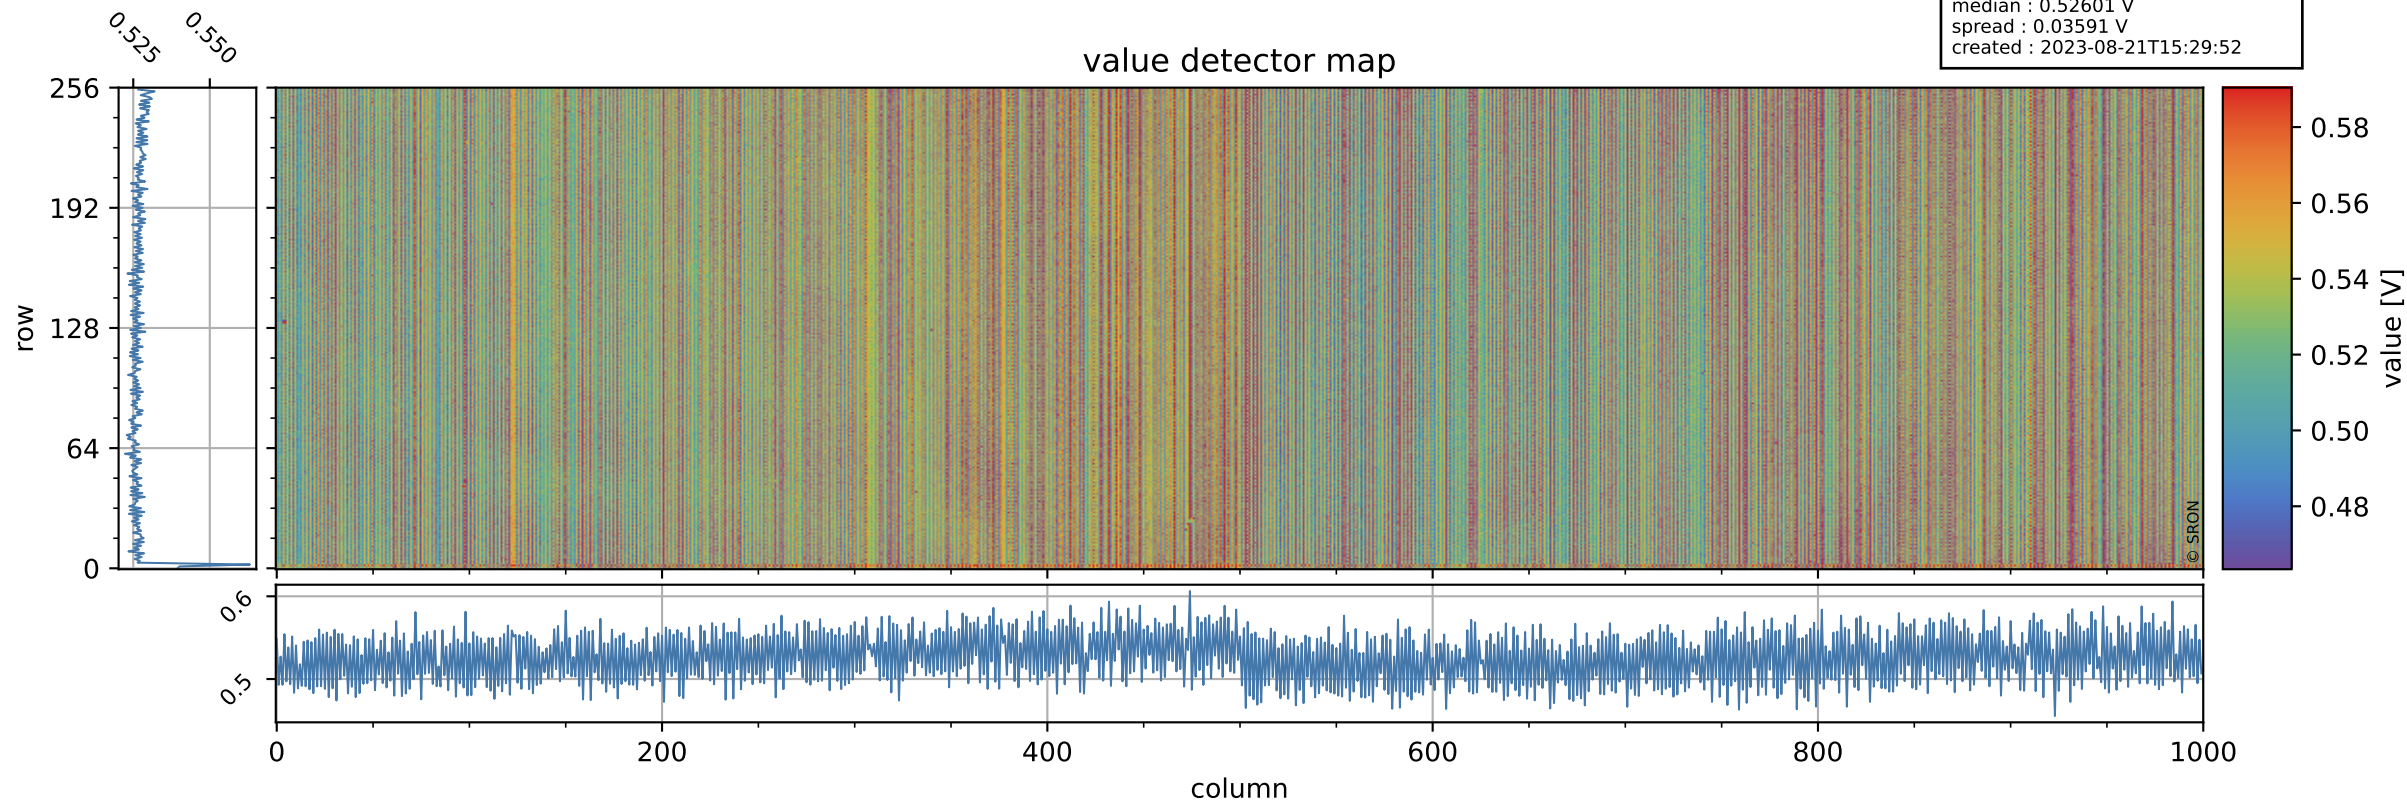

Tropomi SWIR offset (official)

orbits : 19 in [28402, 28447]
coverage : 2023-04-07 / 2023-04-10
median : 0.52601 V
spread : 0.03591 V
created : 2023-08-21T15:29:52

value detector map

Tropomi SWIR offset (official)

orbits : 19 in [28402, 28447]
coverage : 2023-04-07 / 2023-04-10
median : 32.679 μV
spread : 16.251 μV
created : 2023-08-21T15:29:53

Tropomi SWIR offset (official)

value compared with SWIR offset CKD

orbits : 19 in [28402, 28447]
coverage : 2023-04-07 / 2023-04-10
median : 0.0018637 mV
spread : 0.40555 mV
created : 2023-08-21T15:29:53

Tropomi SWIR offset (official) ground-tracks of Sentinel-5P

orbits : 19 in [28402, 28447]
coverage : 2023-04-07 / 2023-04-10
created : 2023-08-21T15:29:53

Tropomi SWIR offset (official)

orbits : [2827, 28447]
coverage : 2018-04-30 / 2023-04-10
created : 2023-08-21T15:29:54

trend of detector median & temperatures