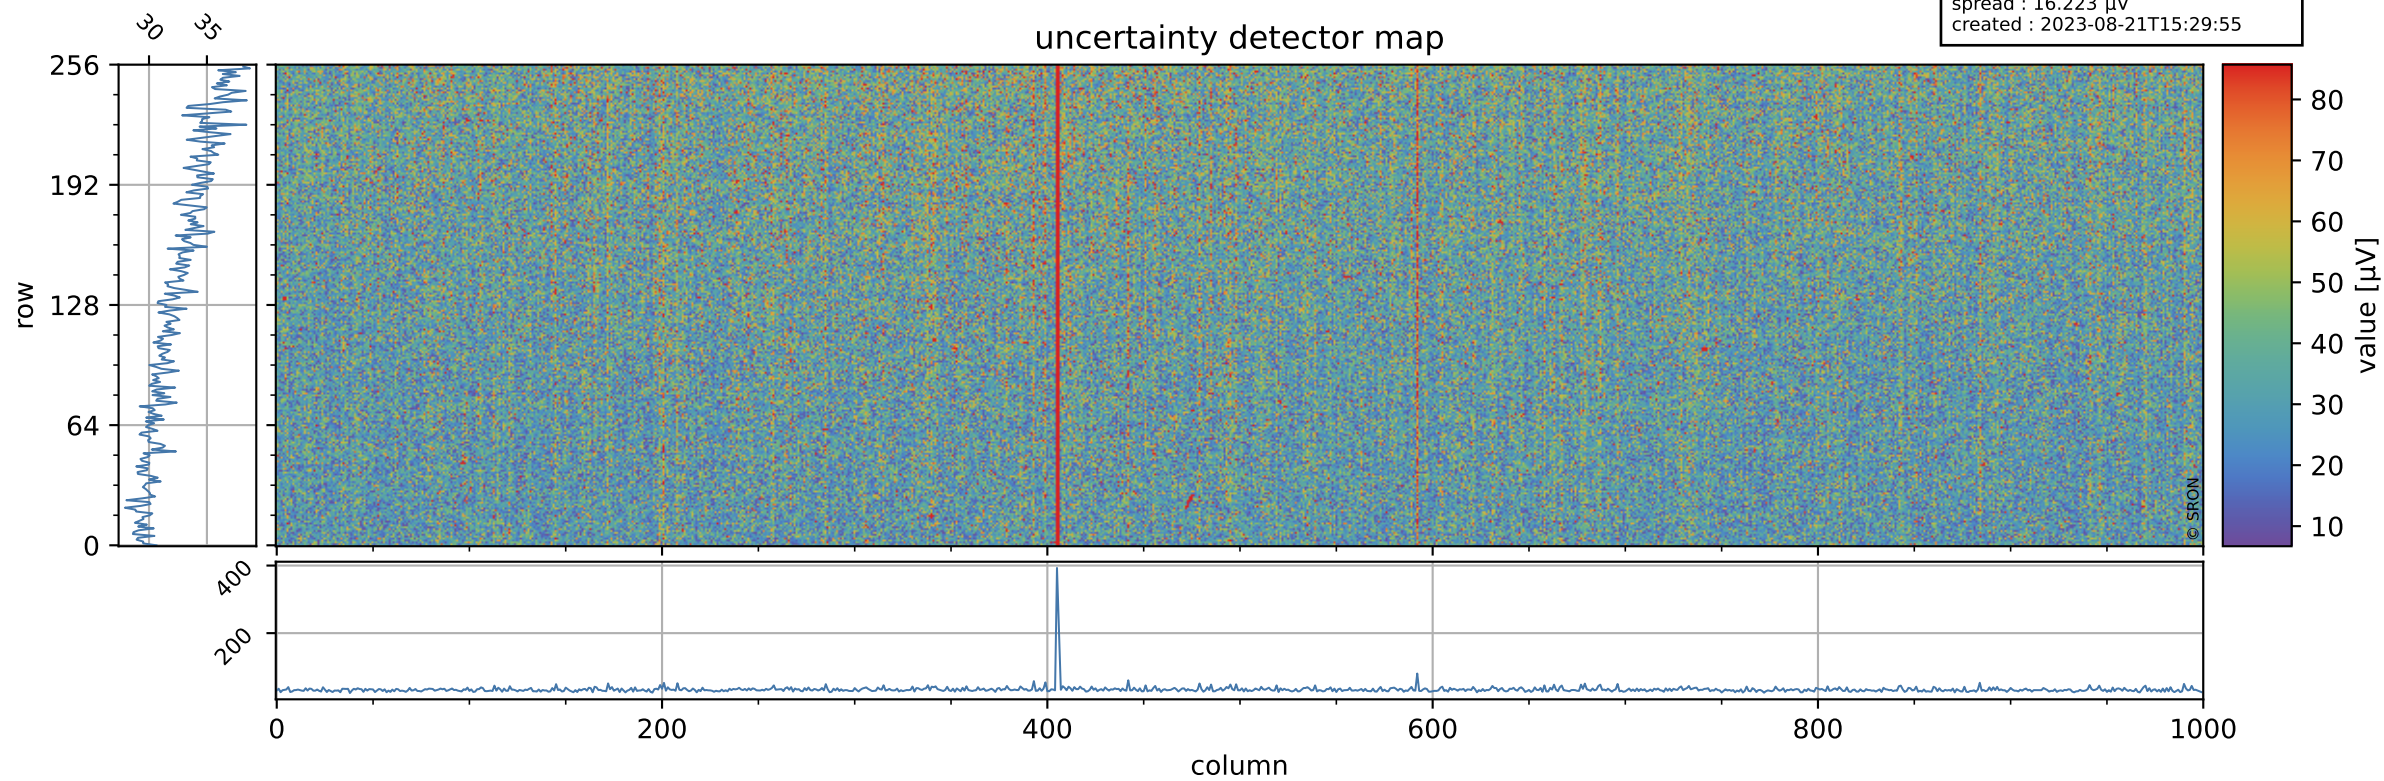

# Tropomi SWIR offset (official)

orbits : 19 in [28417, 28462]  
coverage : 2023-04-08 / 2023-04-11  
median : 0.52601 V  
spread : 0.03591 V  
created : 2023-08-21T15:29:55

## value detector map

# Tropomi SWIR offset (official)

orbits : 19 in [28417, 28462]  
coverage : 2023-04-08 / 2023-04-11  
median : 32.765  $\mu\text{V}$   
spread : 16.223  $\mu\text{V}$   
created : 2023-08-21T15:29:55

# Tropomi SWIR offset (official) ground-tracks of Sentinel-5P

orbits : 19 in [28417, 28462]  
coverage : 2023-04-08 / 2023-04-11  
created : 2023-08-21T15:29:56