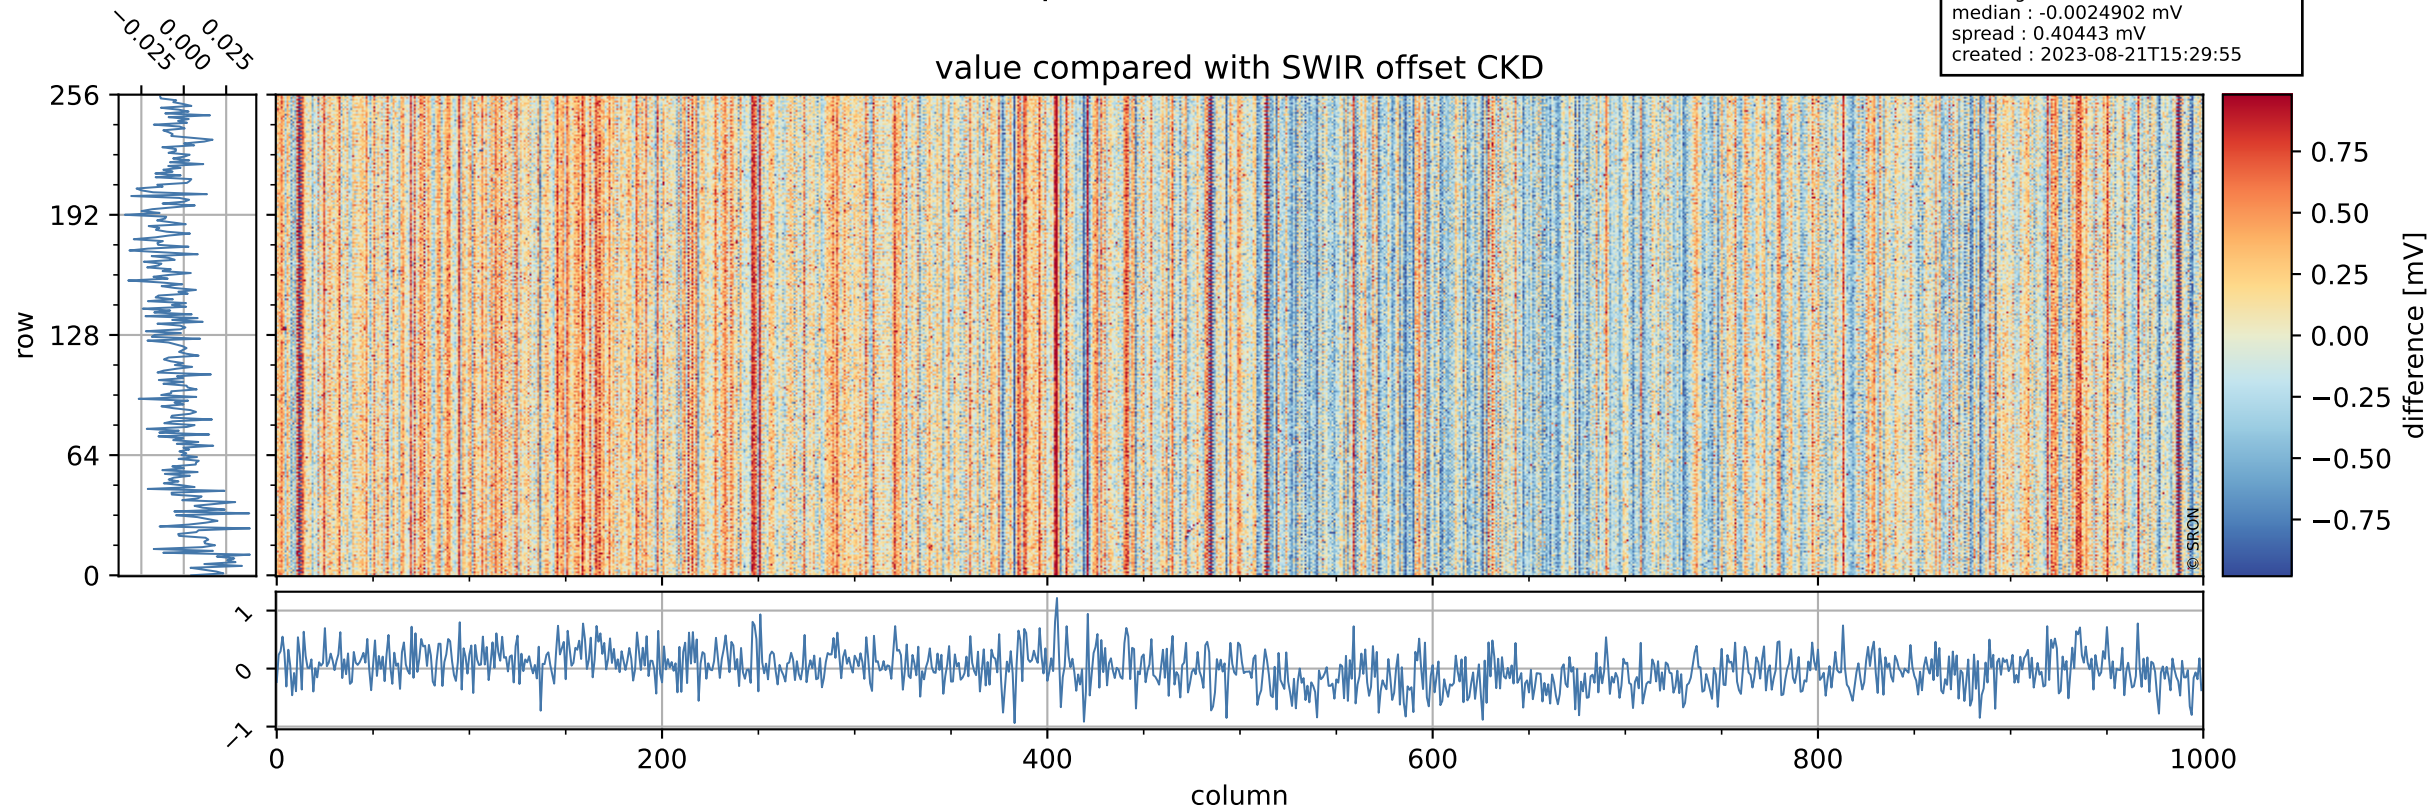

## value detector map

# Tropomi SWIR offset (official)

orbits : 19 in [28417, 28462]  
coverage : 2023-04-08 / 2023-04-11  
median : 32.765  $\mu\text{V}$   
spread : 16.223  $\mu\text{V}$   
created : 2023-08-21T15:29:55

# Tropomi SWIR offset (official)

orbits : 19 in [28417, 28462]  
coverage : 2023-04-08 / 2023-04-11  
median : -0.0024902 mV  
spread : 0.40443 mV  
created : 2023-08-21T15:29:55

value compared with SWIR offset CKD

# Tropomi SWIR offset (official) ground-tracks of Sentinel-5P

orbits : 19 in [28417, 28462]  
coverage : 2023-04-08 / 2023-04-11  
created : 2023-08-21T15:29:56