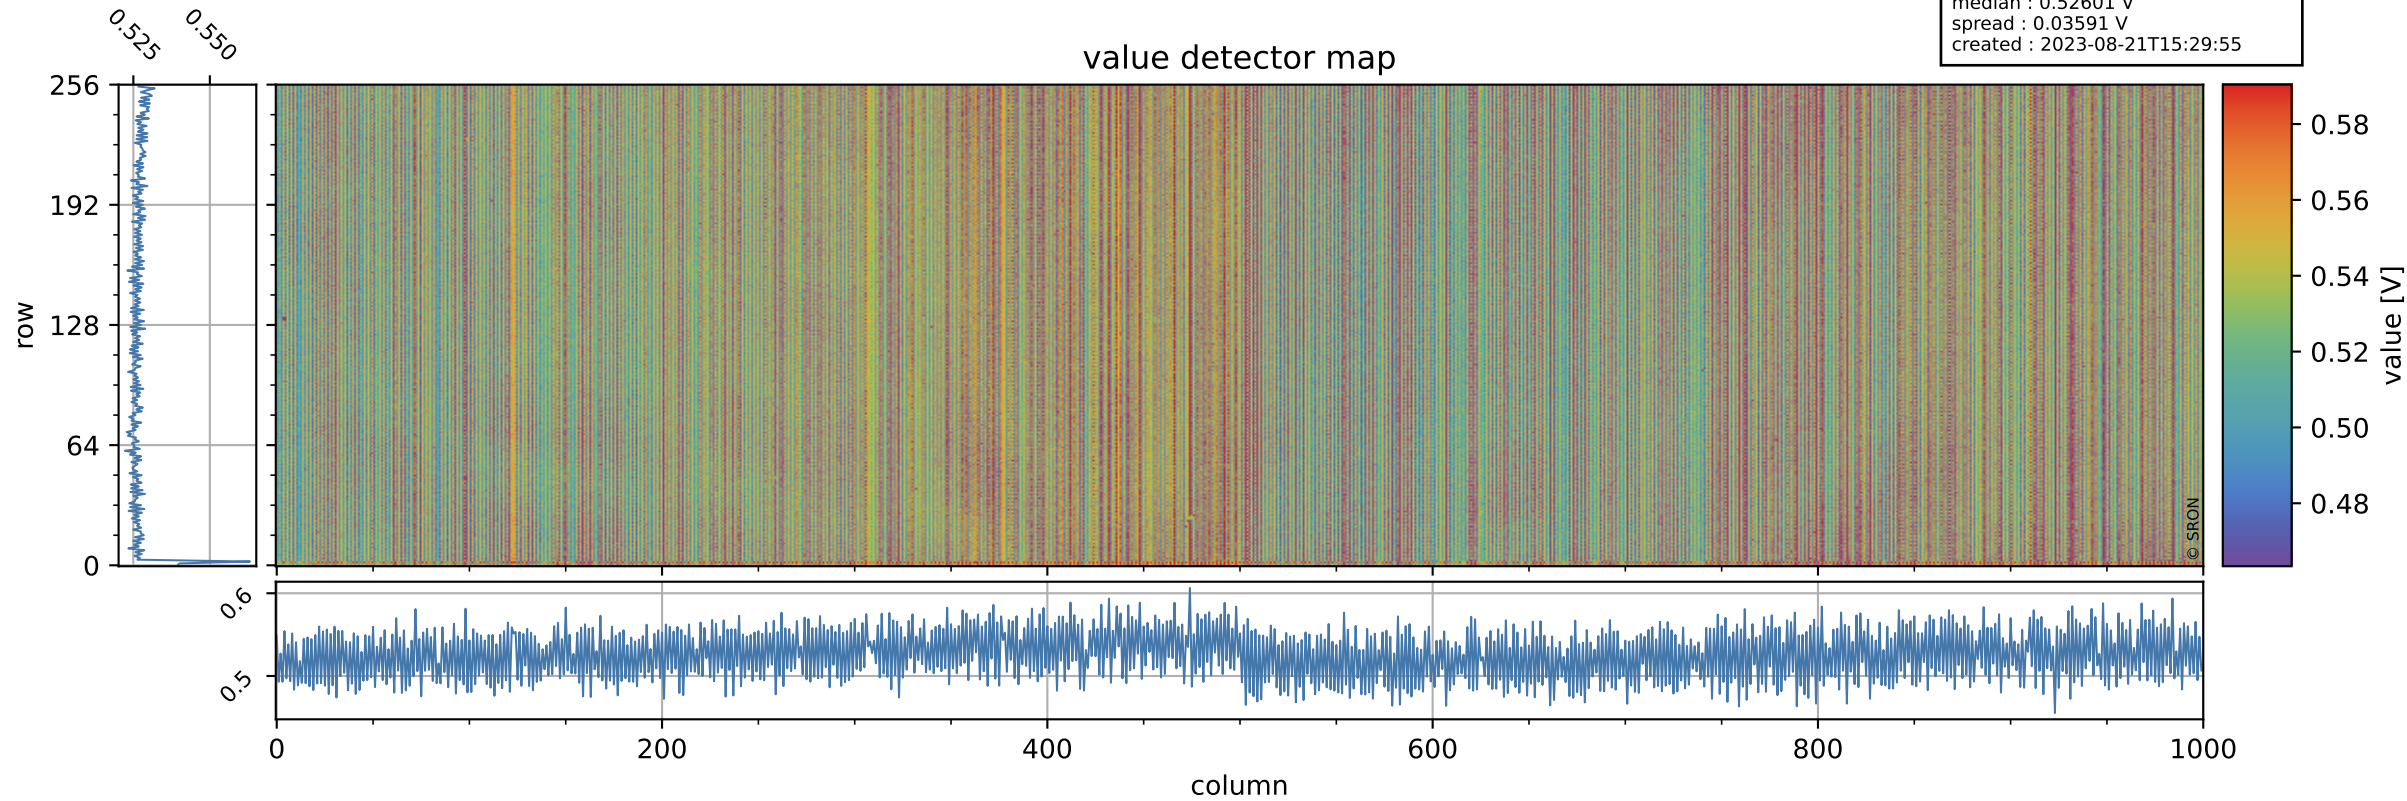

# Tropomi SWIR offset (official)

orbits : 19 in [28417, 28462]  
coverage : 2023-04-08 / 2023-04-11  
median : 0.52601 V  
spread : 0.03591 V  
created : 2023-08-21T15:29:55

## value detector map

# Tropomi SWIR offset (official)

orbits : 19 in [28417, 28462]  
coverage : 2023-04-08 / 2023-04-11  
median : 32.765  $\mu\text{V}$   
spread : 16.223  $\mu\text{V}$   
created : 2023-08-21T15:29:55

# Tropomi SWIR offset (official) ground-tracks of Sentinel-5P

orbits : 19 in [28417, 28462]  
coverage : 2023-04-08 / 2023-04-11  
created : 2023-08-21T15:29:56