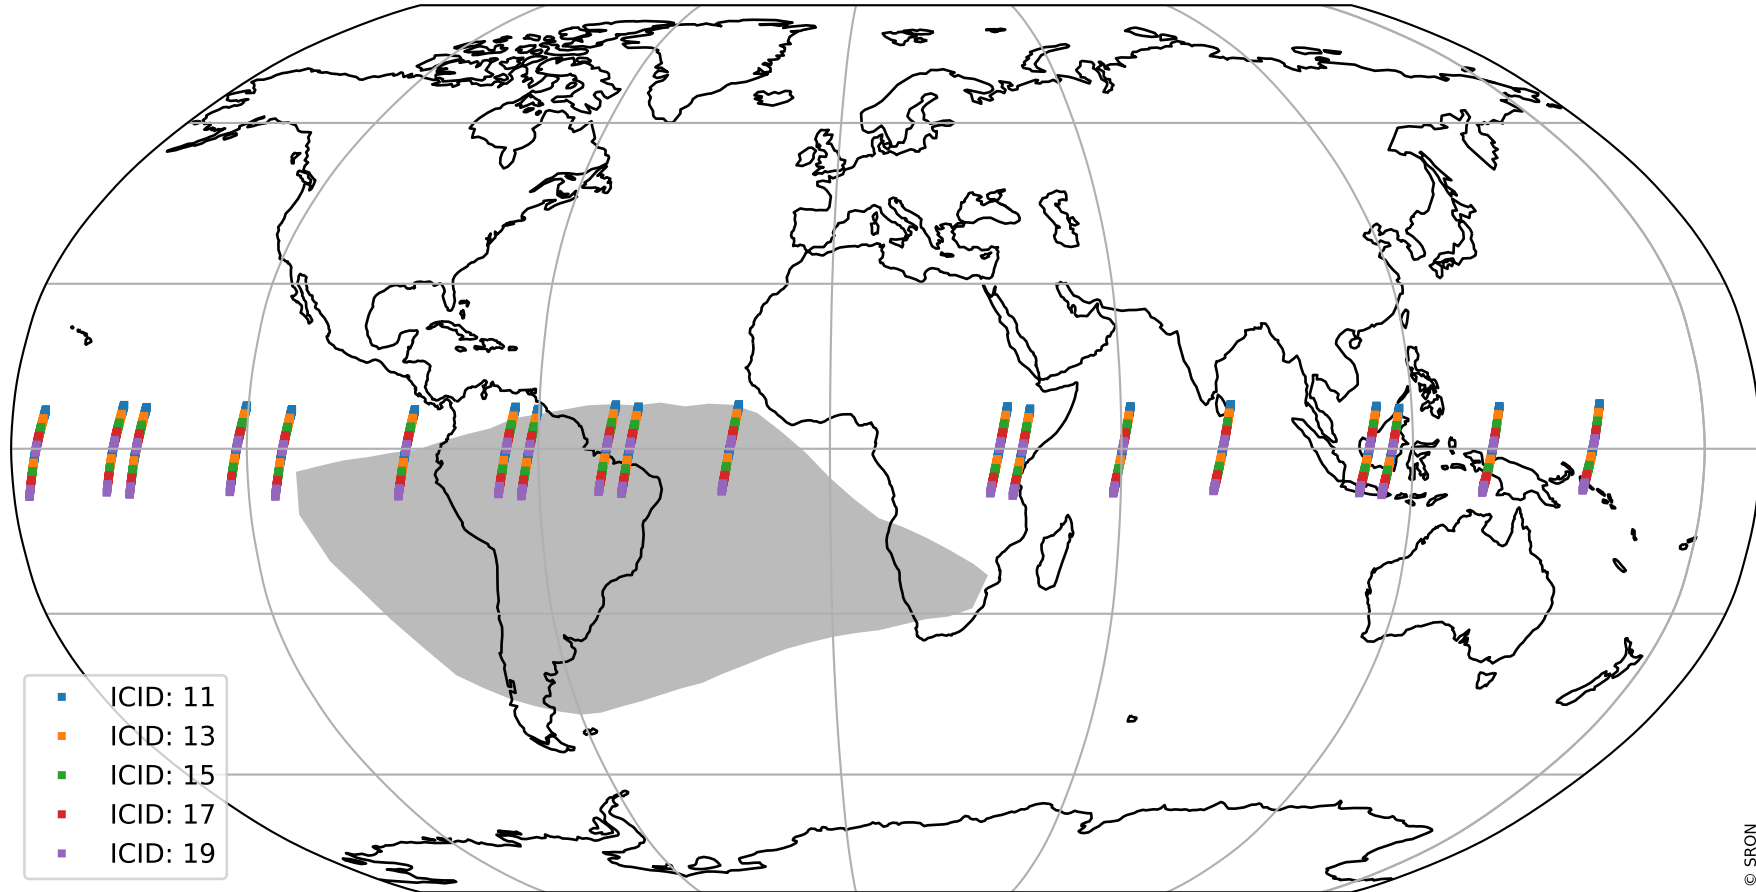

# Tropomi SWIR offset (official)

orbits : 19 in [28417, 28462]  
coverage : 2023-04-08 / 2023-04-11  
median : 32.765  $\mu\text{V}$   
spread : 16.223  $\mu\text{V}$   
created : 2023-08-21T15:29:55

# Tropomi SWIR offset (official)

orbits : 19 in [28417, 28462]  
coverage : 2023-04-08 / 2023-04-11  
median : -0.0024902 mV  
spread : 0.40443 mV  
created : 2023-08-21T15:29:55

value compared with SWIR offset CKD

# Tropomi SWIR offset (official) ground-tracks of Sentinel-5P

orbits : 19 in [28417, 28462]  
coverage : 2023-04-08 / 2023-04-11  
created : 2023-08-21T15:29:56

# Tropomi SWIR offset (official)

orbits : [2827, 28462]  
coverage : 2018-04-30 / 2023-04-11  
created : 2023-08-21T15:29:56