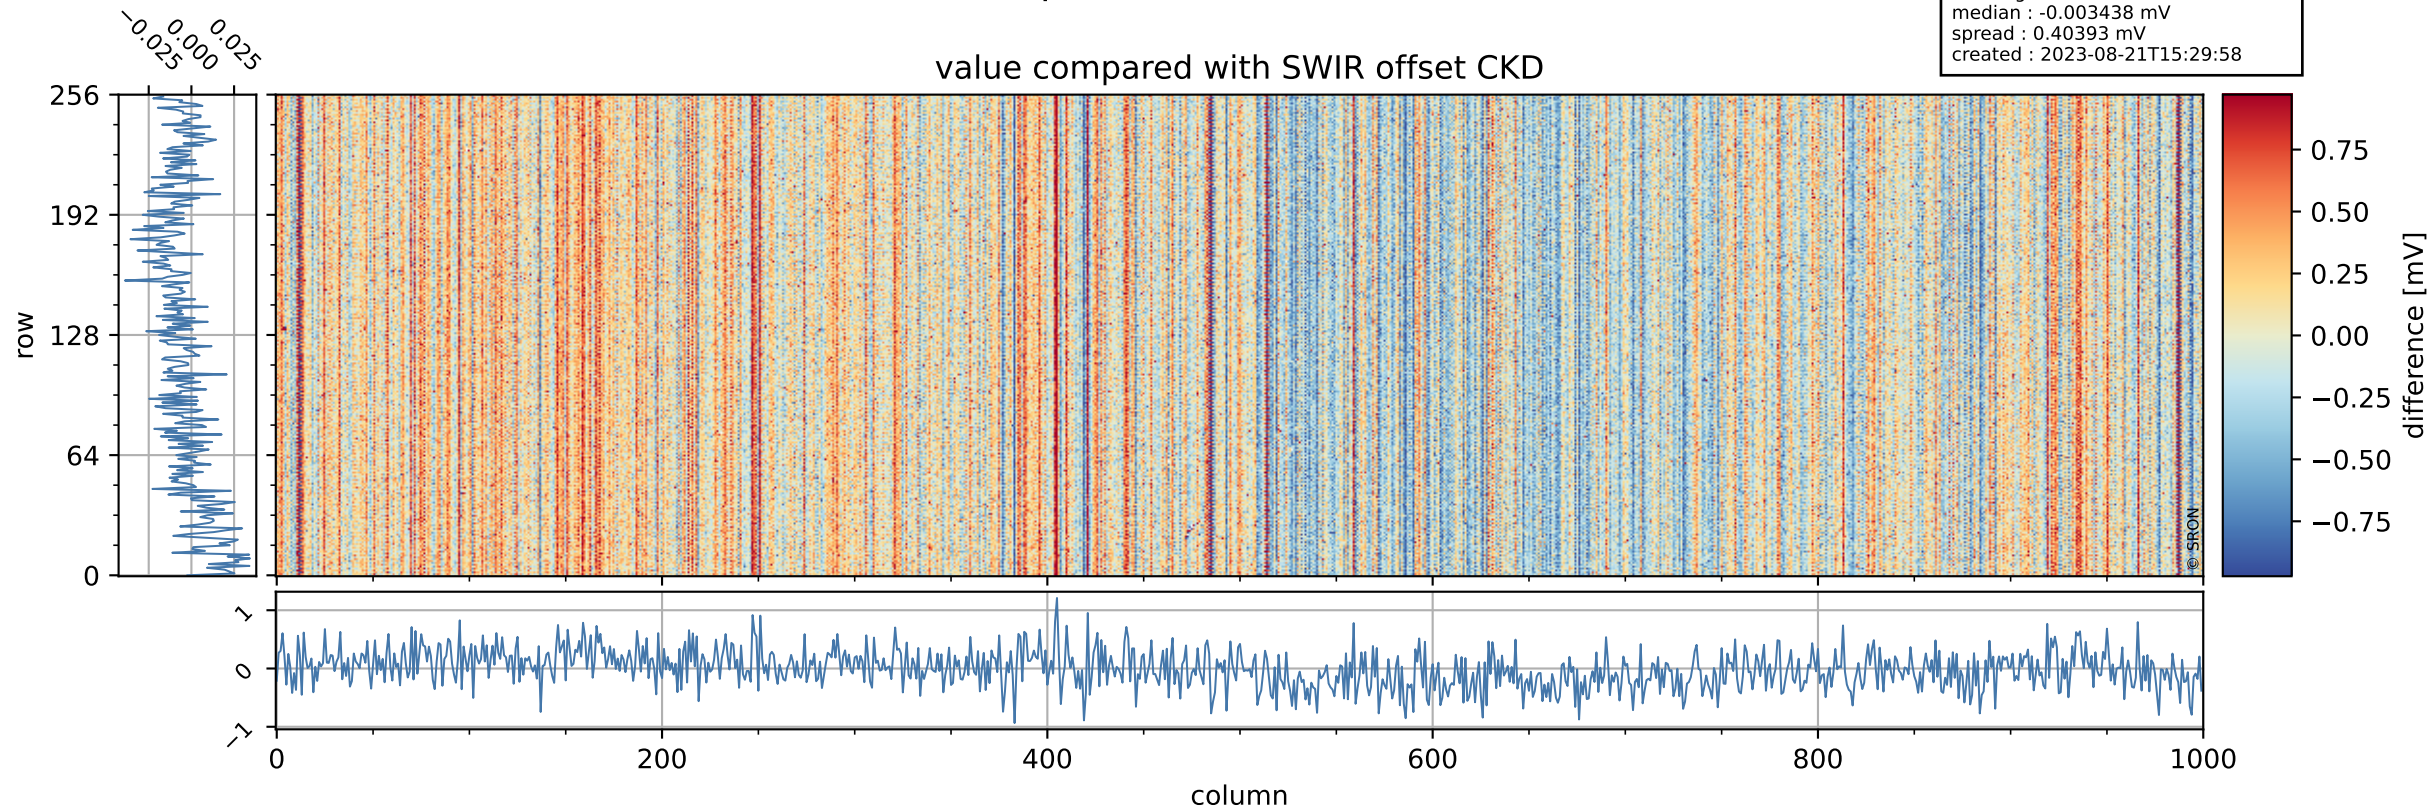

Tropomi SWIR offset (official)

orbits : 20 in [28432, 28477]
coverage : 2023-04-09 / 2023-04-12
median : 0.52601 V
spread : 0.035908 V
created : 2023-08-21T15:29:57

value detector map

Tropomi SWIR offset (official)

orbits : 20 in [28432, 28477]
coverage : 2023-04-09 / 2023-04-12
median : 31.056 μV
spread : 15.512 μV
created : 2023-08-21T15:29:57

Tropomi SWIR offset (official)

orbits : 20 in [28432, 28477]
coverage : 2023-04-09 / 2023-04-12
median : -0.003438 mV
spread : 0.40393 mV
created : 2023-08-21T15:29:58

value compared with SWIR offset CKD

Tropomi SWIR offset (official) ground-tracks of Sentinel-5P

orbits : 20 in [28432, 28477]
coverage : 2023-04-09 / 2023-04-12
created : 2023-08-21T15:29:58

Tropomi SWIR offset (official)

orbits : [2827, 28477]
coverage : 2018-04-30 / 2023-04-12
created : 2023-08-21T15:29:58

trend of detector median & temperatures