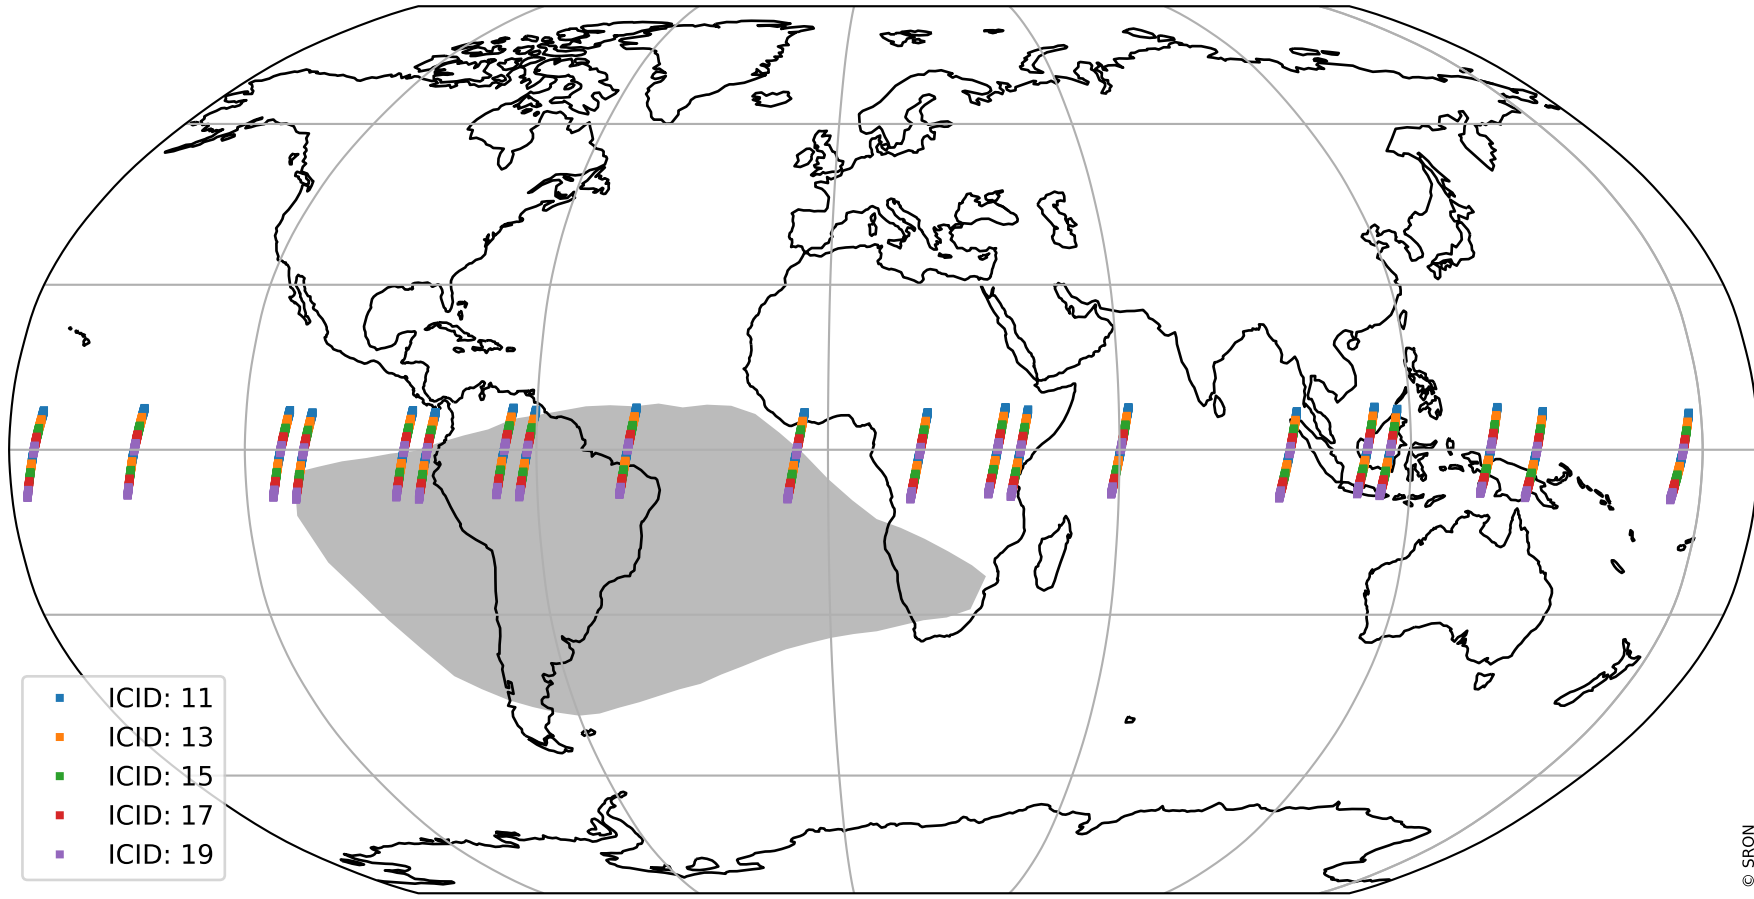

Tropomi SWIR offset (official)

orbits : 20 in [28432, 28477]
coverage : 2023-04-09 / 2023-04-12
median : 0.52601 V
spread : 0.035908 V
created : 2023-08-21T15:29:57

value detector map

Tropomi SWIR offset (official)

orbits : 20 in [28432, 28477]
coverage : 2023-04-09 / 2023-04-12
median : 31.056 μV
spread : 15.512 μV
created : 2023-08-21T15:29:57

Tropomi SWIR offset (official)

orbits : 20 in [28432, 28477]
coverage : 2023-04-09 / 2023-04-12
median : -0.003438 mV
spread : 0.40393 mV
created : 2023-08-21T15:29:58

value compared with SWIR offset CKD

Tropomi SWIR offset (official) ground-tracks of Sentinel-5P

orbits : 20 in [28432, 28477]
coverage : 2023-04-09 / 2023-04-12
created : 2023-08-21T15:29:58

Tropomi SWIR offset (official)

orbits : [2827, 28477]
coverage : 2018-04-30 / 2023-04-12
created : 2023-08-21T15:29:58

trend of detector median & temperatures