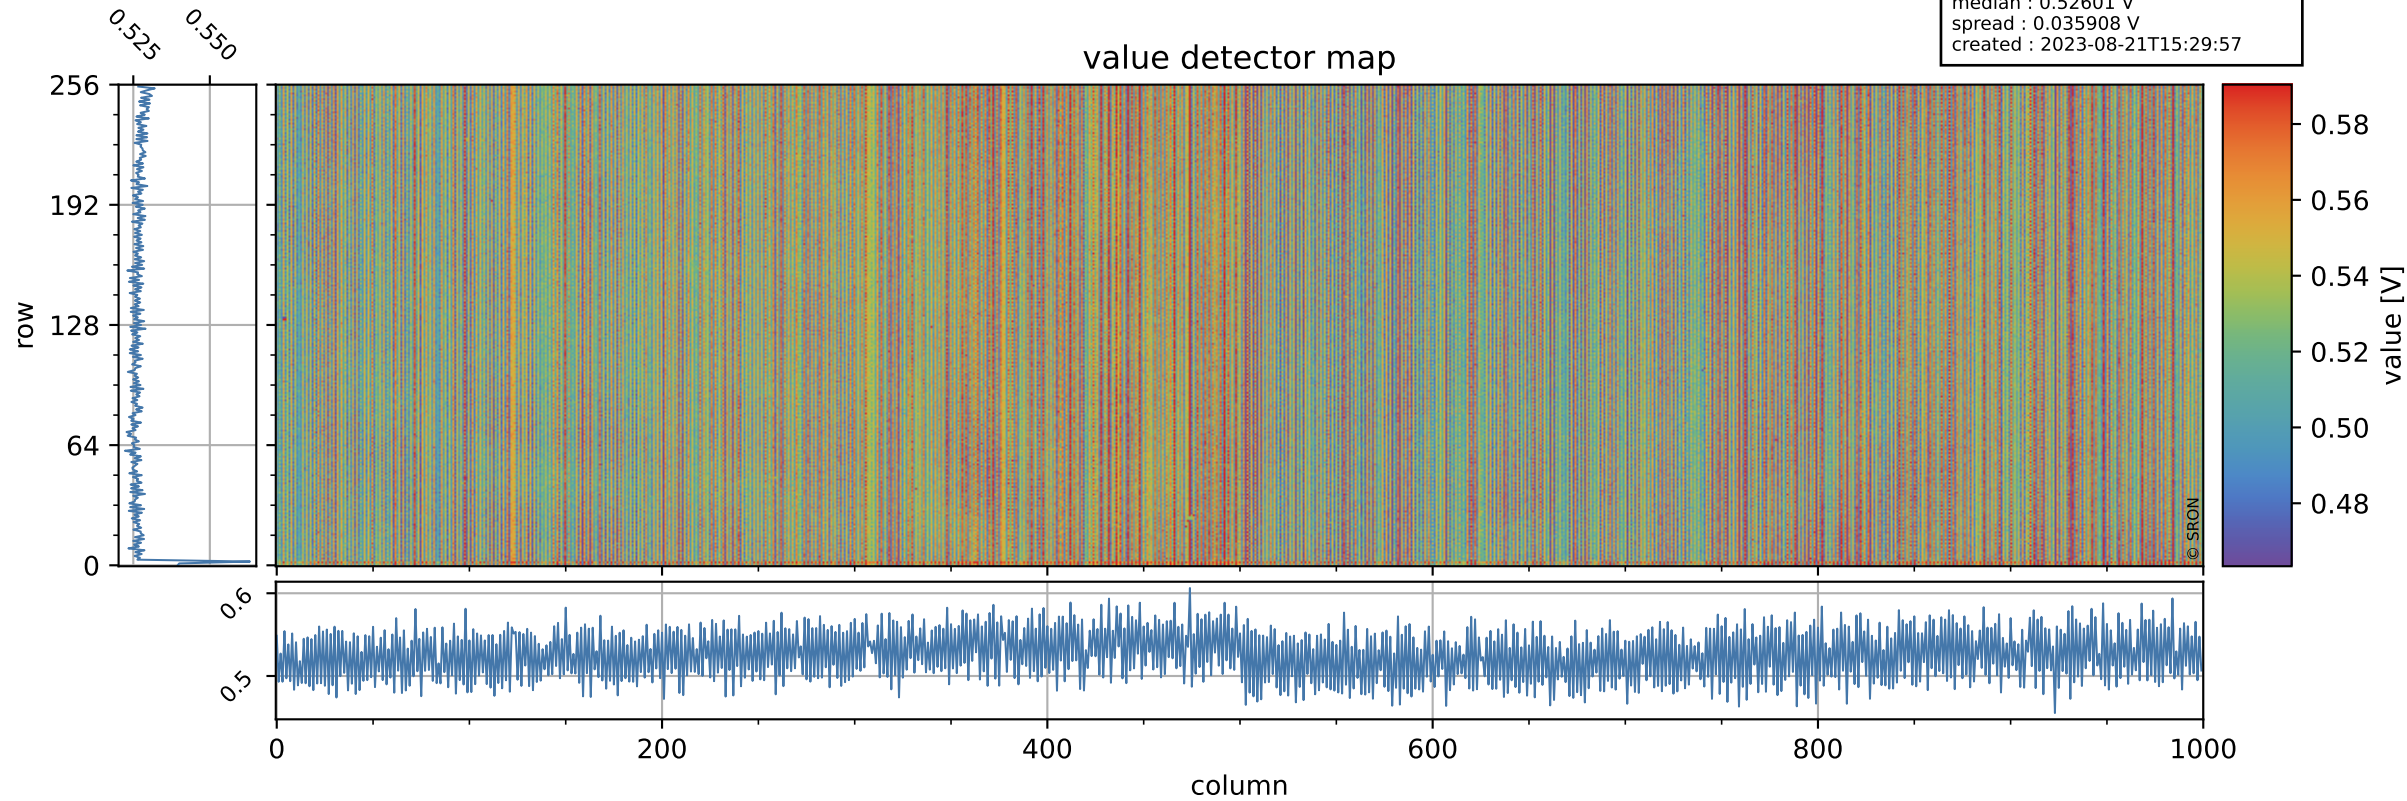

Tropomi SWIR offset (official)

orbits : 20 in [28432, 28477]
coverage : 2023-04-09 / 2023-04-12
median : 0.52601 V
spread : 0.035908 V
created : 2023-08-21T15:29:57

value detector map

Tropomi SWIR offset (official)

orbits : 20 in [28432, 28477]
coverage : 2023-04-09 / 2023-04-12
median : 31.056 μV
spread : 15.512 μV
created : 2023-08-21T15:29:57

Tropomi SWIR offset (official)

orbits : 20 in [28432, 28477]
coverage : 2023-04-09 / 2023-04-12
median : -0.003438 mV
spread : 0.40393 mV
created : 2023-08-21T15:29:58

value compared with SWIR offset CKD

Tropomi SWIR offset (official) ground-tracks of Sentinel-5P

orbits : 20 in [28432, 28477]
coverage : 2023-04-09 / 2023-04-12
created : 2023-08-21T15:29:58

Tropomi SWIR offset (official)

orbits : [2827, 28477]
coverage : 2018-04-30 / 2023-04-12
created : 2023-08-21T15:29:58

trend of detector median & temperatures