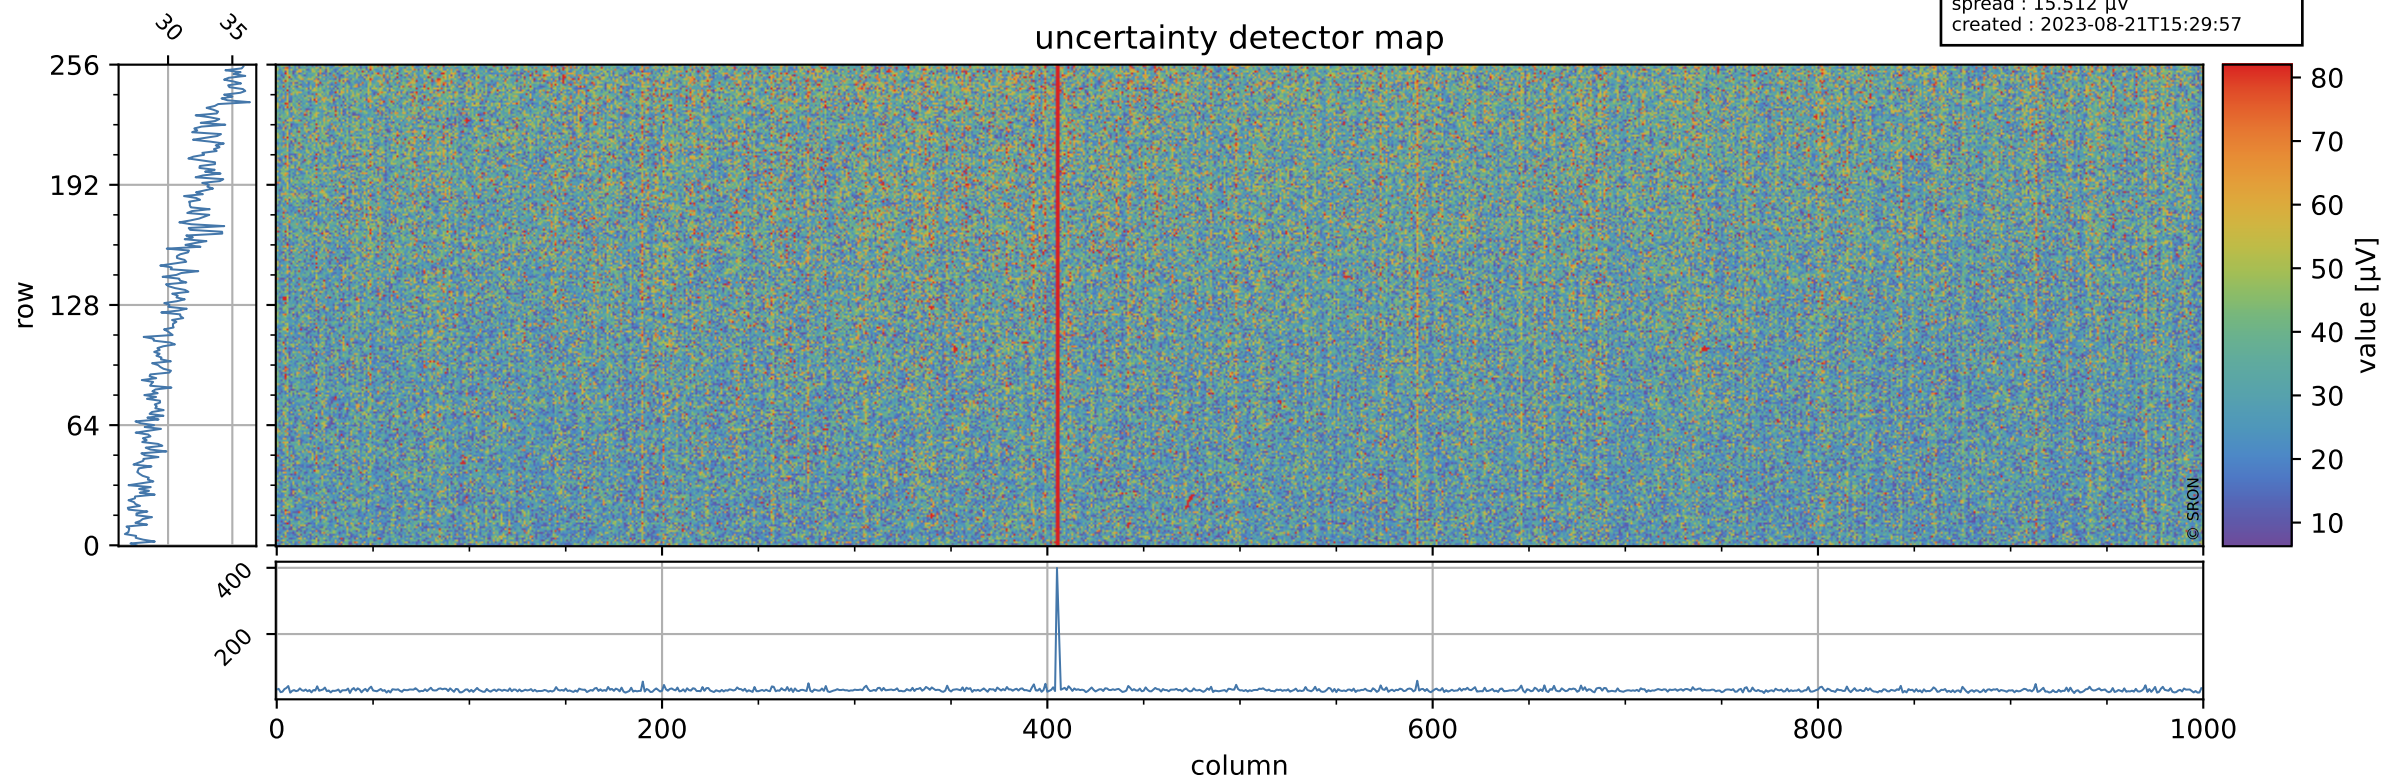

Tropomi SWIR offset (official)

orbits : 20 in [28432, 28477]
coverage : 2023-04-09 / 2023-04-12
median : 0.52601 V
spread : 0.035908 V
created : 2023-08-21T15:29:57

value detector map

Tropomi SWIR offset (official)

orbits : 20 in [28432, 28477]
coverage : 2023-04-09 / 2023-04-12
median : 31.056 μV
spread : 15.512 μV
created : 2023-08-21T15:29:57

Tropomi SWIR offset (official)

orbits : 20 in [28432, 28477]
coverage : 2023-04-09 / 2023-04-12
median : -0.003438 mV
spread : 0.40393 mV
created : 2023-08-21T15:29:58

value compared with SWIR offset CKD

Tropomi SWIR offset (official) ground-tracks of Sentinel-5P

orbits : 20 in [28432, 28477]
coverage : 2023-04-09 / 2023-04-12
created : 2023-08-21T15:29:58

Tropomi SWIR offset (official)

orbits : [2827, 28477]
coverage : 2018-04-30 / 2023-04-12
created : 2023-08-21T15:29:58

trend of detector median & temperatures