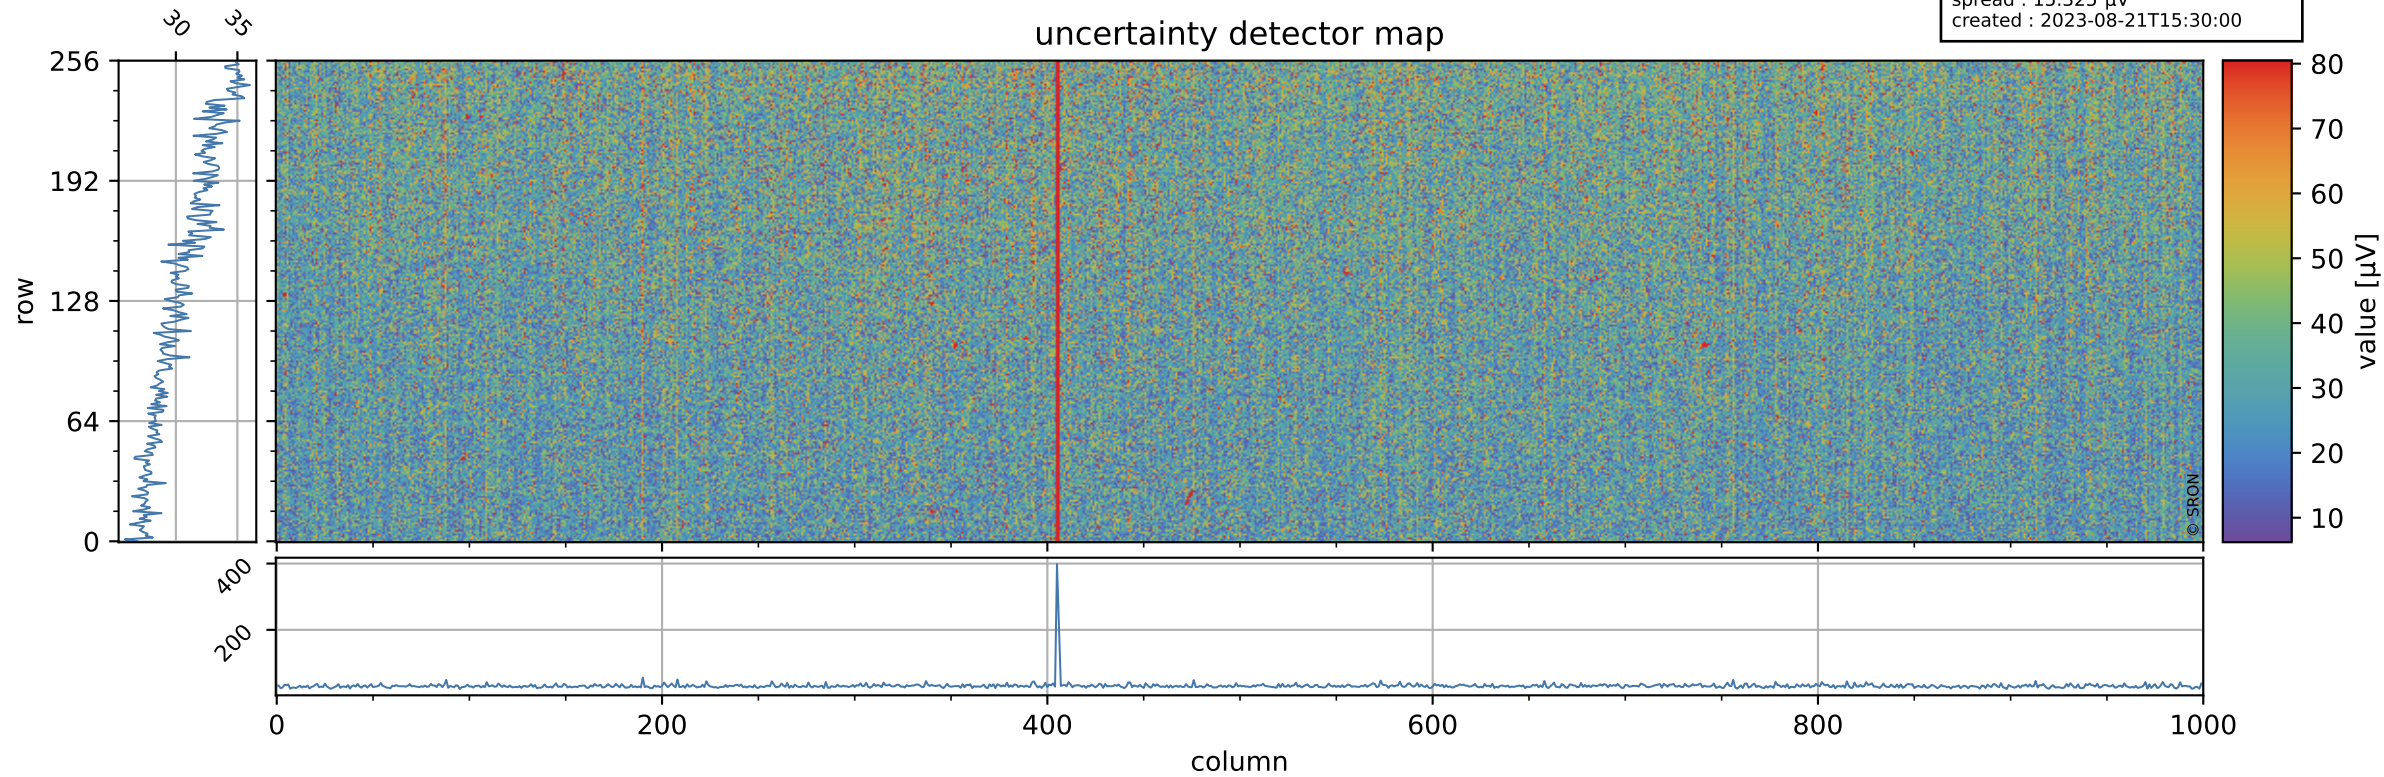

Tropomi SWIR offset (official)

orbits : 19 in [28447, 28492]
coverage : 2023-04-10 / 2023-04-13
median : 0.526 V
spread : 0.035906 V
created : 2023-08-21T15:29:59

value detector map

Tropomi SWIR offset (official)

orbits : 19 in [28447, 28492]
coverage : 2023-04-10 / 2023-04-13
median : 30.763 μV
spread : 15.325 μV
created : 2023-08-21T15:30:00

Tropomi SWIR offset (official)

orbits : 19 in [28447, 28492]
coverage : 2023-04-10 / 2023-04-13
median : -0.0069735 mV
spread : 0.40389 mV
created : 2023-08-21T15:30:00

value compared with SWIR offset CKD

Tropomi SWIR offset (official) ground-tracks of Sentinel-5P

orbits : 19 in [28447, 28492]
coverage : 2023-04-10 / 2023-04-13
created : 2023-08-21T15:30:00

Tropomi SWIR offset (official)

orbits : [2827, 28492]
coverage : 2018-04-30 / 2023-04-13
created : 2023-08-21T15:30:00

trend of detector median & temperatures