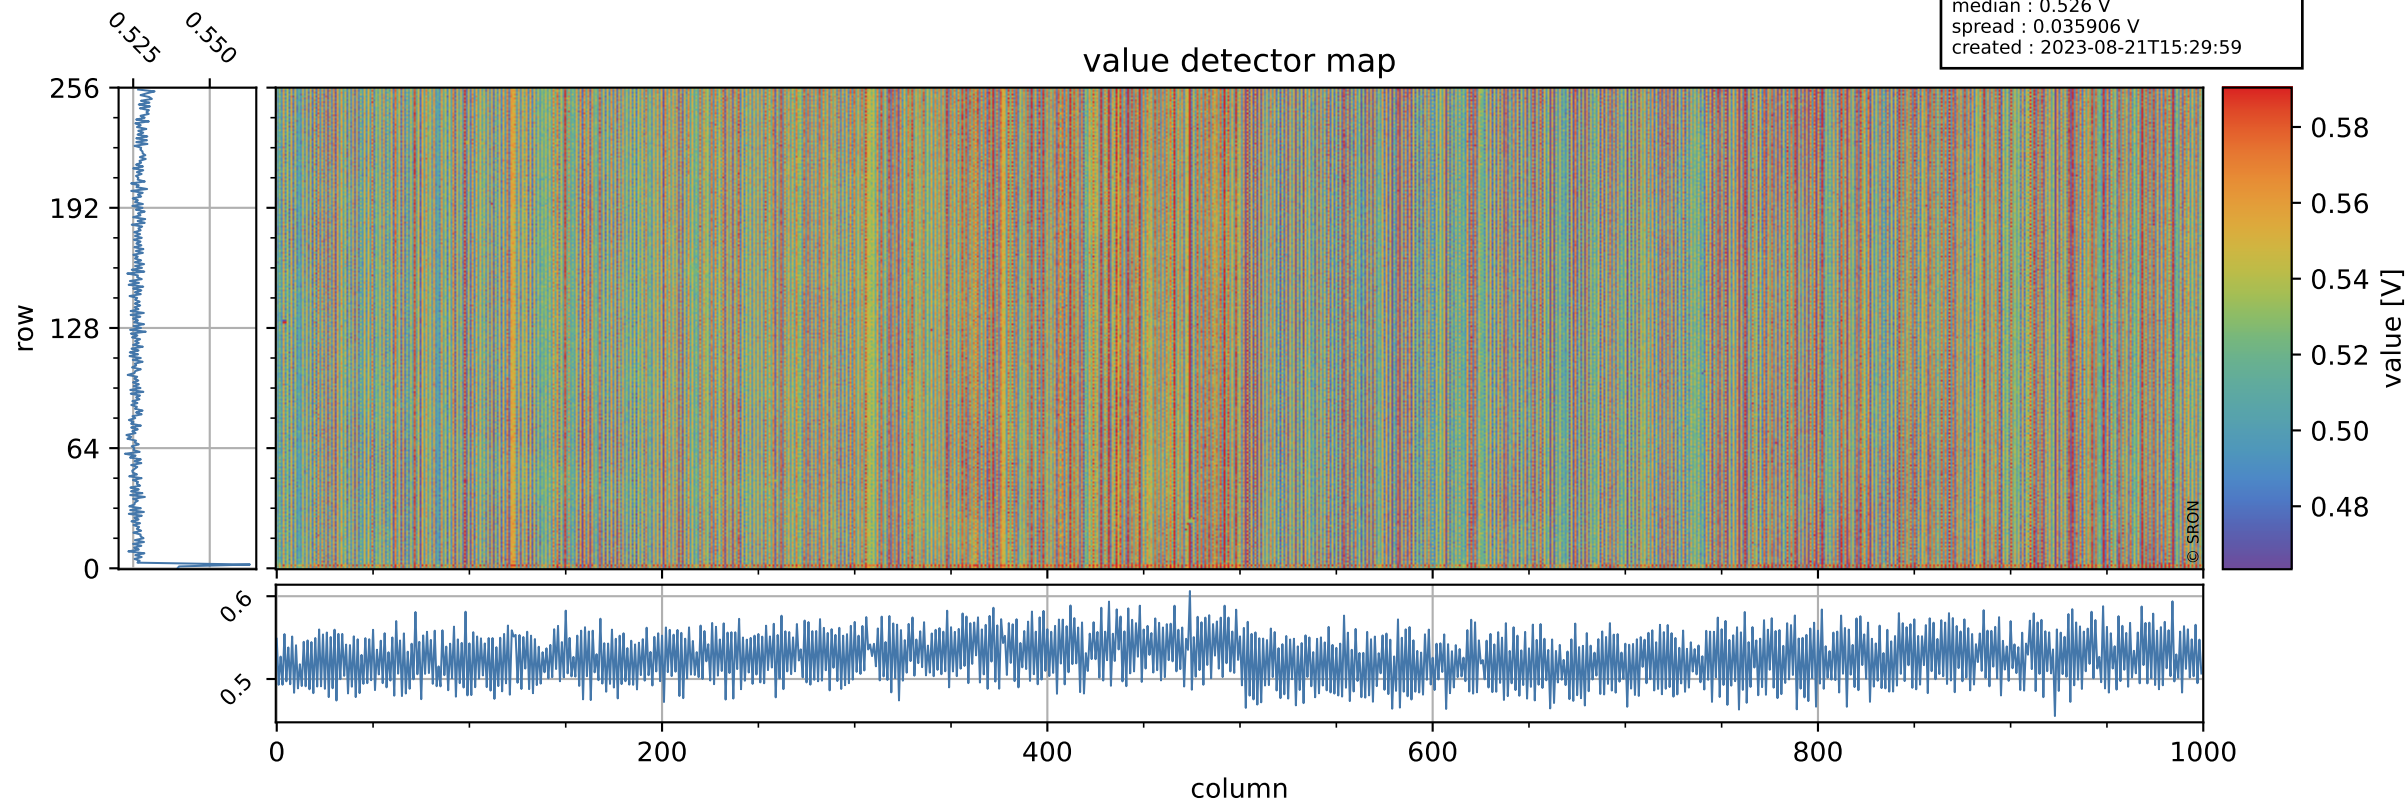

Tropomi SWIR offset (official)

orbits : 19 in [28447, 28492]
coverage : 2023-04-10 / 2023-04-13
median : 0.526 V
spread : 0.035906 V
created : 2023-08-21T15:29:59

value detector map

Tropomi SWIR offset (official)

orbits : 19 in [28447, 28492]
coverage : 2023-04-10 / 2023-04-13
median : 30.763 μV
spread : 15.325 μV
created : 2023-08-21T15:30:00

Tropomi SWIR offset (official)

orbits : 19 in [28447, 28492]
coverage : 2023-04-10 / 2023-04-13
median : -0.0069735 mV
spread : 0.40389 mV
created : 2023-08-21T15:30:00

value compared with SWIR offset CKD

Tropomi SWIR offset (official) ground-tracks of Sentinel-5P

orbits : 19 in [28447, 28492]
coverage : 2023-04-10 / 2023-04-13
created : 2023-08-21T15:30:00

Tropomi SWIR offset (official)

orbits : [2827, 28492]
coverage : 2018-04-30 / 2023-04-13
created : 2023-08-21T15:30:00

trend of detector median & temperatures