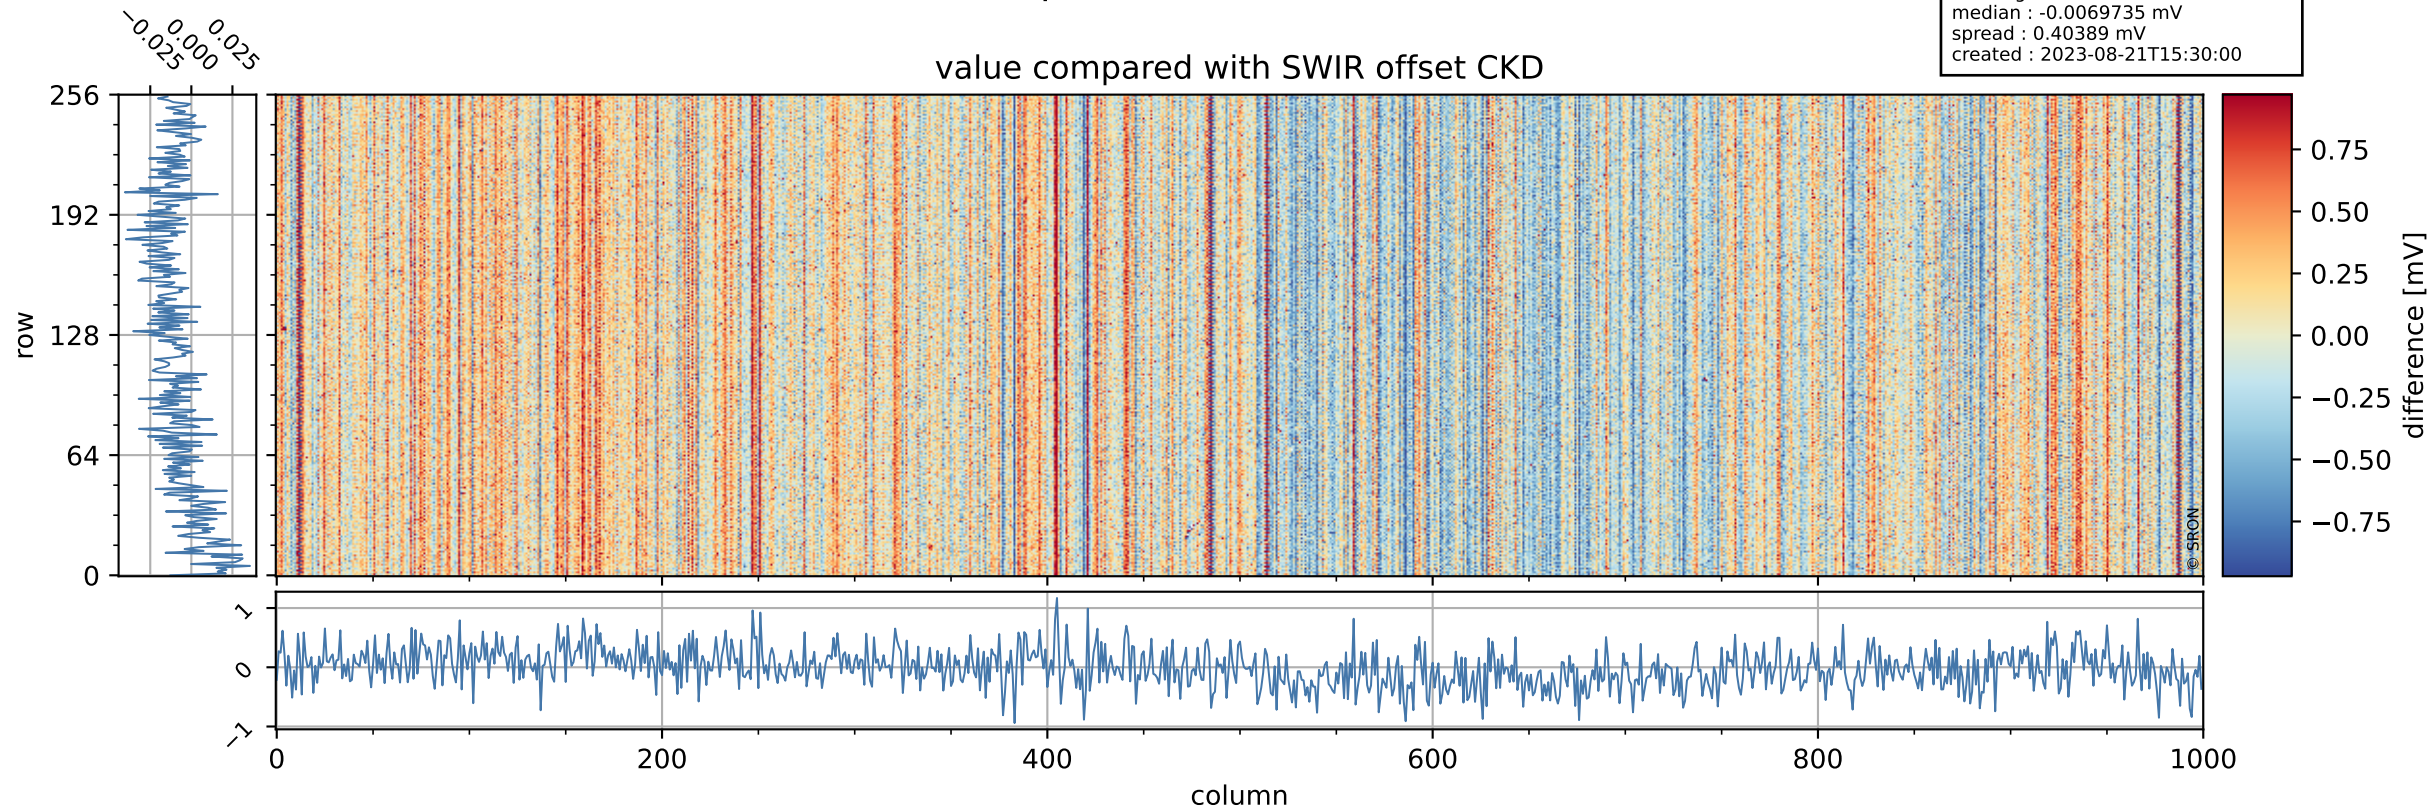

Tropomi SWIR offset (official)

orbits : 19 in [28447, 28492]
coverage : 2023-04-10 / 2023-04-13
median : 0.526 V
spread : 0.035906 V
created : 2023-08-21T15:29:59

value detector map

Tropomi SWIR offset (official)

orbits : 19 in [28447, 28492]
coverage : 2023-04-10 / 2023-04-13
median : 30.763 μV
spread : 15.325 μV
created : 2023-08-21T15:30:00

Tropomi SWIR offset (official)

orbits : 19 in [28447, 28492]
coverage : 2023-04-10 / 2023-04-13
median : -0.0069735 mV
spread : 0.40389 mV
created : 2023-08-21T15:30:00

value compared with SWIR offset CKD

Tropomi SWIR offset (official) ground-tracks of Sentinel-5P

orbits : 19 in [28447, 28492]
coverage : 2023-04-10 / 2023-04-13
created : 2023-08-21T15:30:00

Tropomi SWIR offset (official)

orbits : [2827, 28492]
coverage : 2018-04-30 / 2023-04-13
created : 2023-08-21T15:30:00

trend of detector median & temperatures