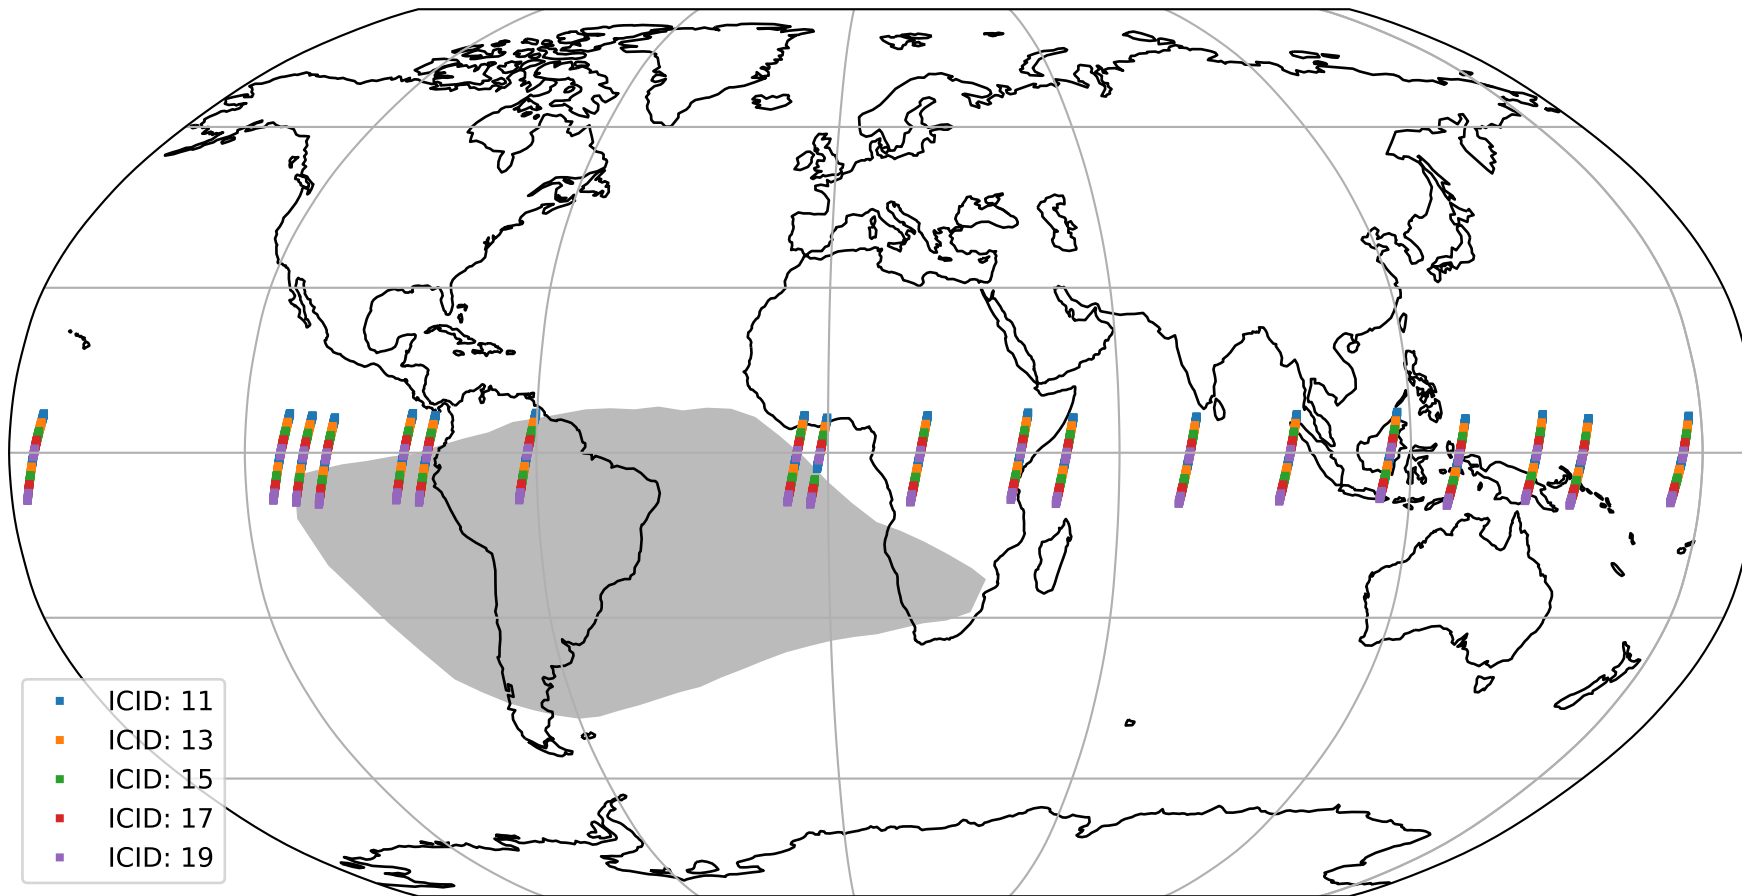

Tropomi SWIR offset (official)

orbits : 19 in [28447, 28492]
coverage : 2023-04-10 / 2023-04-13
median : 0.526 V
spread : 0.035906 V
created : 2023-08-21T15:29:59

value detector map

Tropomi SWIR offset (official)

orbits : 19 in [28447, 28492]
coverage : 2023-04-10 / 2023-04-13
median : 30.763 μV
spread : 15.325 μV
created : 2023-08-21T15:30:00

Tropomi SWIR offset (official)

orbits : 19 in [28447, 28492]
coverage : 2023-04-10 / 2023-04-13
median : -0.0069735 mV
spread : 0.40389 mV
created : 2023-08-21T15:30:00

value compared with SWIR offset CKD

Tropomi SWIR offset (official) ground-tracks of Sentinel-5P

orbits : 19 in [28447, 28492]
coverage : 2023-04-10 / 2023-04-13
created : 2023-08-21T15:30:00

Tropomi SWIR offset (official)

orbits : [2827, 28492]
coverage : 2018-04-30 / 2023-04-13
created : 2023-08-21T15:30:00

trend of detector median & temperatures