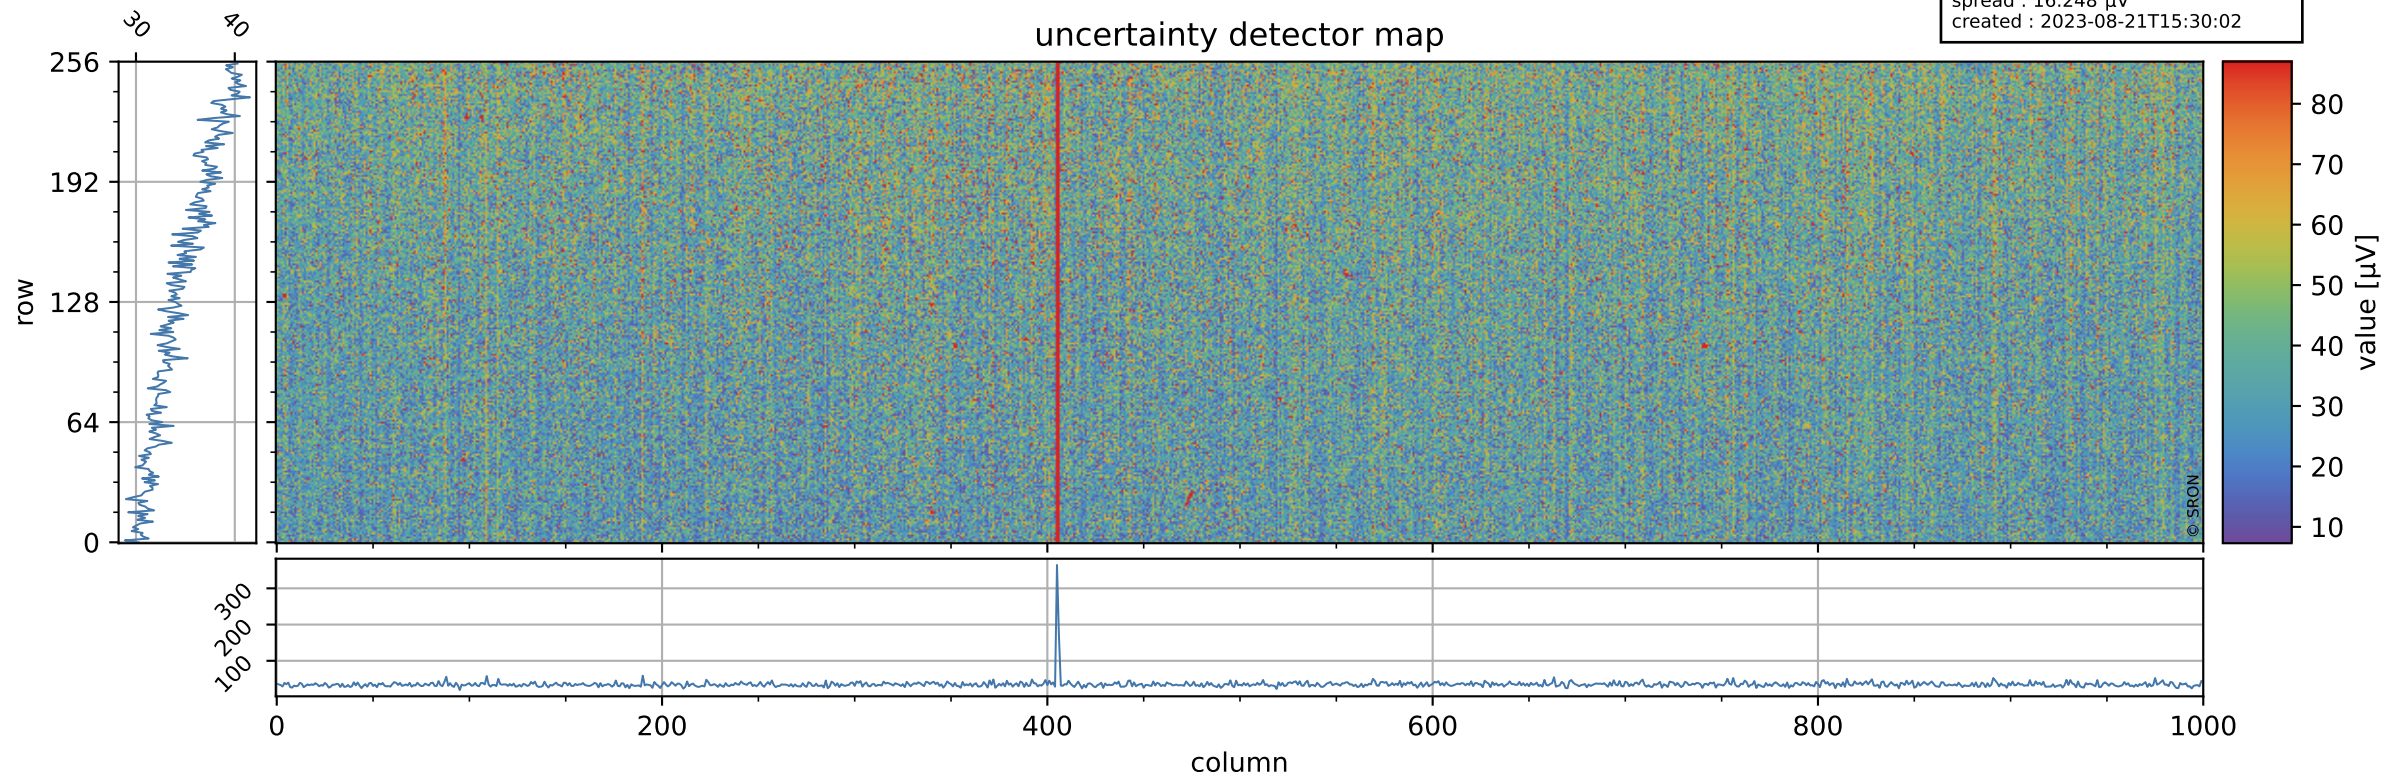

Tropomi SWIR offset (official)

orbits : 20 in [28462, 28507]
coverage : 2023-04-11 / 2023-04-14
median : 0.52493 V
spread : 0.035907 V
created : 2023-08-21T15:30:02

value detector map

Tropomi SWIR offset (official)

orbits : 20 in [28462, 28507]
coverage : 2023-04-11 / 2023-04-14
median : 34.753 μV
spread : 16.248 μV
created : 2023-08-21T15:30:02

Tropomi SWIR offset (official)

orbits : 20 in [28462, 28507]
coverage : 2023-04-11 / 2023-04-14
median : -1.083 mV
spread : 0.40223 mV
created : 2023-08-21T15:30:02

value compared with SWIR offset CKD

Tropomi SWIR offset (official) ground-tracks of Sentinel-5P

orbits : 20 in [28462, 28507]
coverage : 2023-04-11 / 2023-04-14
created : 2023-08-21T15:30:02

Tropomi SWIR offset (official)

orbits : [2827, 28492]
coverage : 2018-04-30 / 2023-04-13
created : 2023-08-21T15:30:03

trend of detector median & temperatures