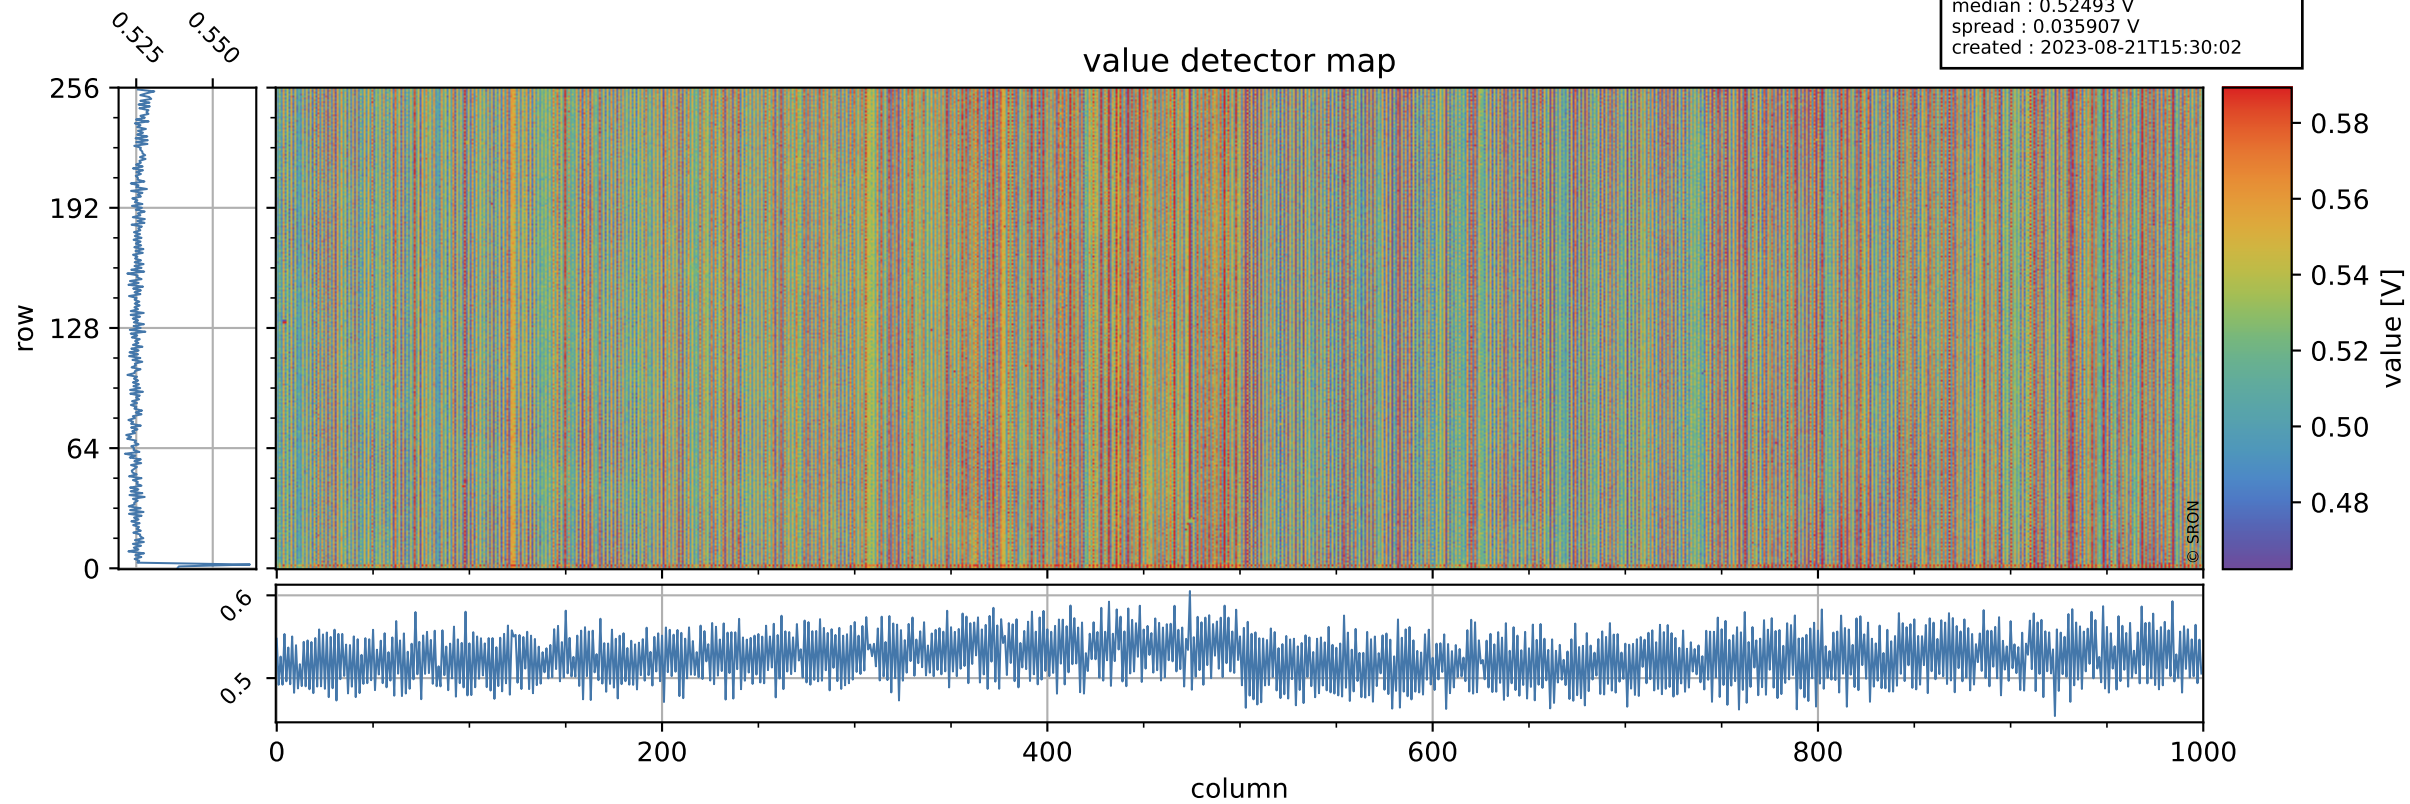

Tropomi SWIR offset (official)

orbits : 20 in [28462, 28507]
coverage : 2023-04-11 / 2023-04-14
median : 0.52493 V
spread : 0.035907 V
created : 2023-08-21T15:30:02

value detector map

Tropomi SWIR offset (official)

orbits : 20 in [28462, 28507]
coverage : 2023-04-11 / 2023-04-14
median : 34.753 μV
spread : 16.248 μV
created : 2023-08-21T15:30:02

Tropomi SWIR offset (official)

orbits : 20 in [28462, 28507]
coverage : 2023-04-11 / 2023-04-14
median : -1.083 mV
spread : 0.40223 mV
created : 2023-08-21T15:30:02

value compared with SWIR offset CKD

Tropomi SWIR offset (official) ground-tracks of Sentinel-5P

orbits : 20 in [28462, 28507]
coverage : 2023-04-11 / 2023-04-14
created : 2023-08-21T15:30:02

Tropomi SWIR offset (official)

orbits : [2827, 28492]
coverage : 2018-04-30 / 2023-04-13
created : 2023-08-21T15:30:03

trend of detector median & temperatures