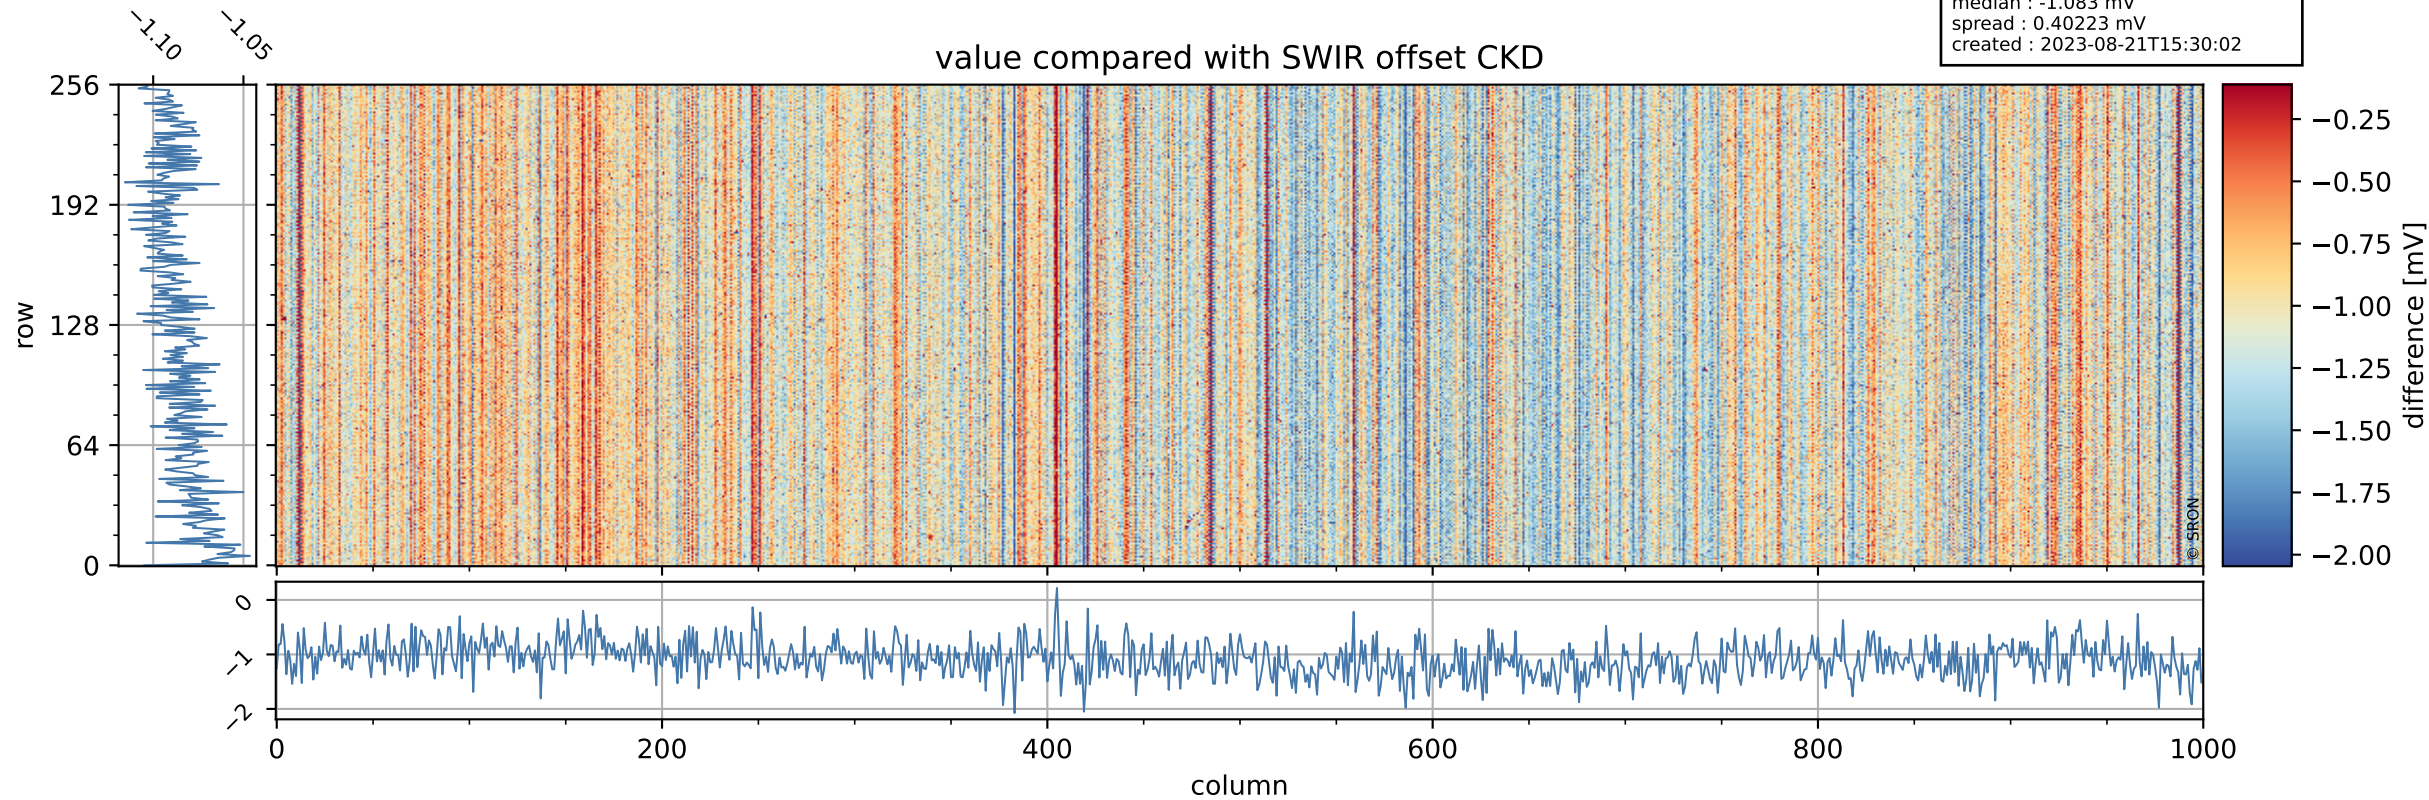

Tropomi SWIR offset (official)

orbits : 20 in [28462, 28507]
coverage : 2023-04-11 / 2023-04-14
median : 0.52493 V
spread : 0.035907 V
created : 2023-08-21T15:30:02

value detector map

Tropomi SWIR offset (official)

orbits : 20 in [28462, 28507]
coverage : 2023-04-11 / 2023-04-14
median : 34.753 μV
spread : 16.248 μV
created : 2023-08-21T15:30:02

Tropomi SWIR offset (official)

orbits : 20 in [28462, 28507]
coverage : 2023-04-11 / 2023-04-14
median : -1.083 mV
spread : 0.40223 mV
created : 2023-08-21T15:30:02

value compared with SWIR offset CKD

Tropomi SWIR offset (official) ground-tracks of Sentinel-5P

orbits : 20 in [28462, 28507]
coverage : 2023-04-11 / 2023-04-14
created : 2023-08-21T15:30:02

Tropomi SWIR offset (official)

orbits : [2827, 28492]
coverage : 2018-04-30 / 2023-04-13
created : 2023-08-21T15:30:03

trend of detector median & temperatures