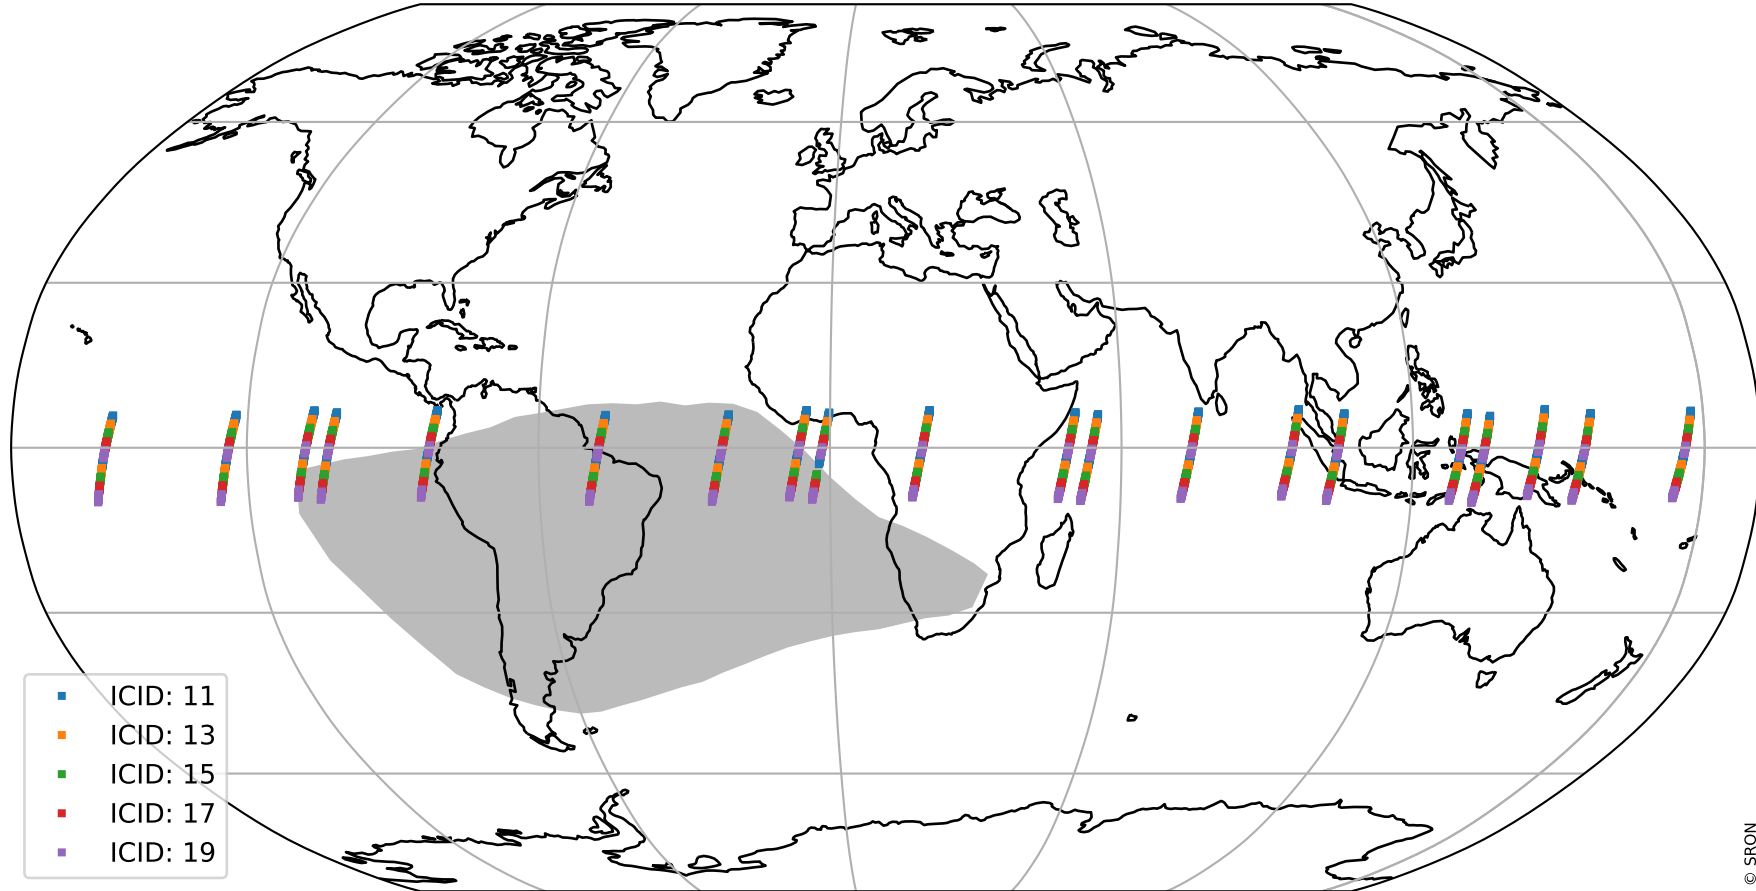

Tropomi SWIR offset (official)

orbits : 20 in [28462, 28507]
coverage : 2023-04-11 / 2023-04-14
median : 0.52493 V
spread : 0.035907 V
created : 2023-08-21T15:30:02

value detector map

Tropomi SWIR offset (official)

orbits : 20 in [28462, 28507]
coverage : 2023-04-11 / 2023-04-14
median : 34.753 μV
spread : 16.248 μV
created : 2023-08-21T15:30:02

Tropomi SWIR offset (official)

orbits : 20 in [28462, 28507]
coverage : 2023-04-11 / 2023-04-14
median : -1.083 mV
spread : 0.40223 mV
created : 2023-08-21T15:30:02

value compared with SWIR offset CKD

Tropomi SWIR offset (official) ground-tracks of Sentinel-5P

orbits : 20 in [28462, 28507]
coverage : 2023-04-11 / 2023-04-14
created : 2023-08-21T15:30:02

Tropomi SWIR offset (official)

orbits : [2827, 28492]
coverage : 2018-04-30 / 2023-04-13
created : 2023-08-21T15:30:03

trend of detector median & temperatures